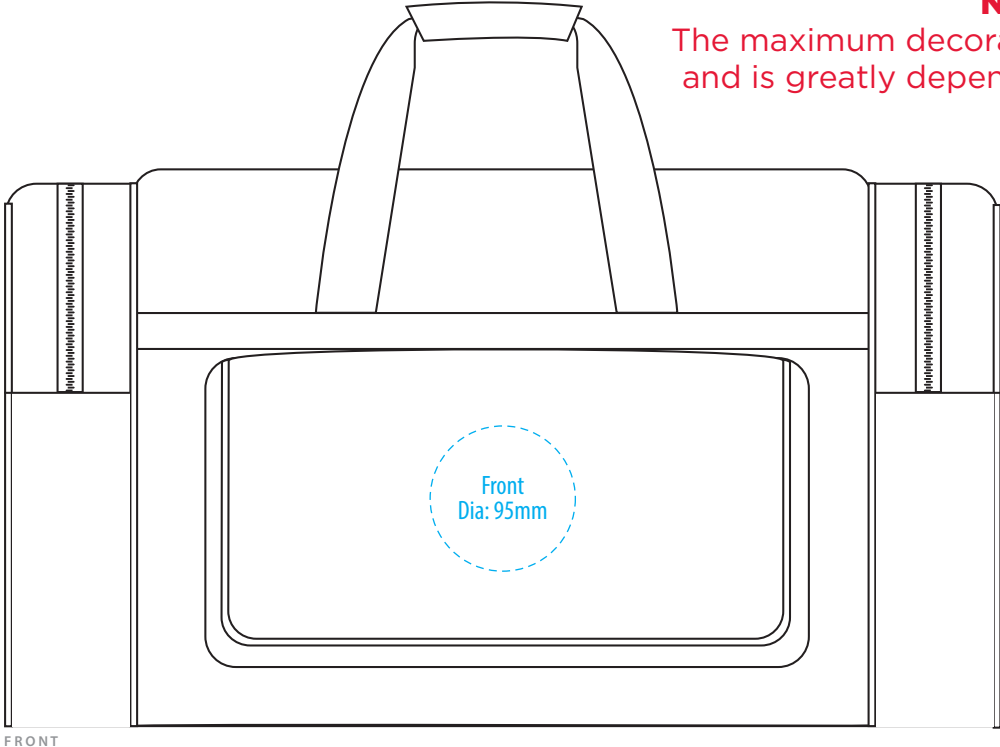

B240

COLOUR

B240

NOTE:

The maximum decoration area is a guide only and is greatly dependant on the logo shape.

EMBROIDERY / SUPASUB / SUPAETCH / SUPAFLEX

B240

NOTE:

The maximum decoration area is a guide only and is greatly dependant on the logo shape.

B240

SIDE

NOTE:

The maximum decoration area is a guide only and is greatly dependant on the logo shape.

FRONT

BACK

SCREENPRINT