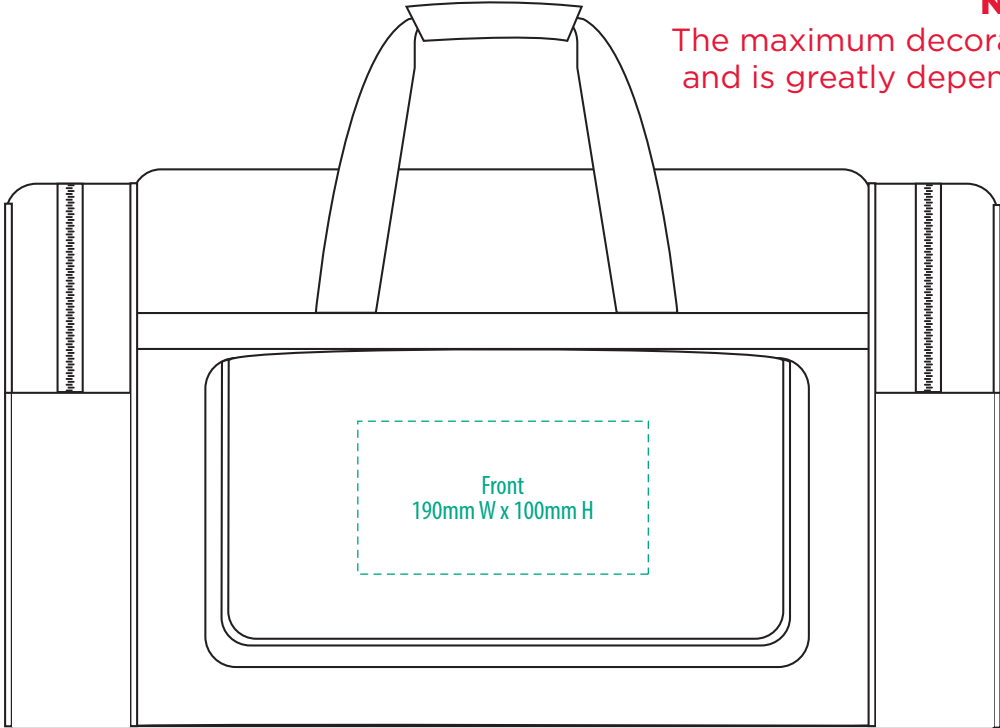

B240

COLOUR

B240

NOTE:

The maximum decoration area is a guide only and is greatly dependant on the logo shape.

EMBROIDERY / SUPASUB / SUPAETCH / SUPAFLEX

B240

NOTE:

The maximum decoration area is a guide only and is greatly dependant on the logo shape.

B240

SIDE

NOTE:

The maximum decoration area is a guide only and is greatly dependant on the logo shape.

FRONT

BACK

SCREENPRINT