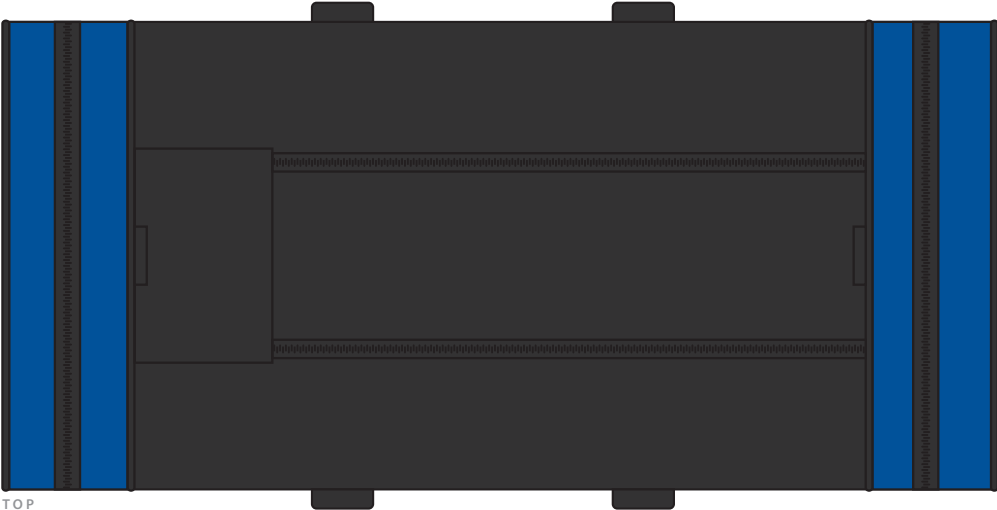

B240

COLOUR

B240

NOTE:

The maximum decoration area is a guide only and is greatly dependant on the logo shape.

EMBROIDERY / SUPASUB / SUPAETCH / SUPAFLEX

B240

NOTE:

The maximum decoration area is a guide only and is greatly dependant on the logo shape.

B240

SIDE

NOTE:

The maximum decoration area is a guide only and is greatly dependant on the logo shape.

FRONT

BACK

SCREENPRINT