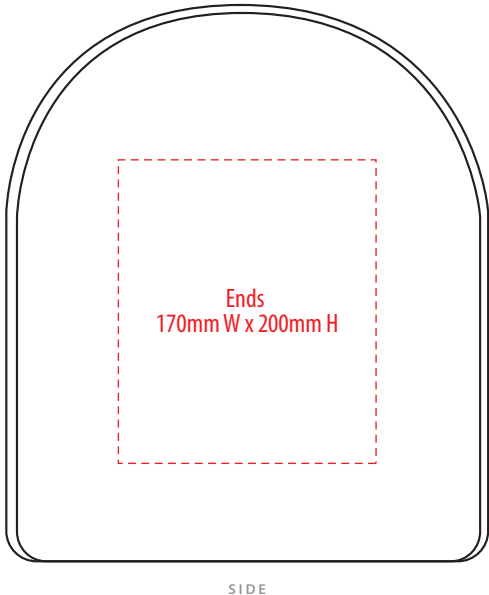

B240

COLOUR

B240

NOTE:

The maximum decoration area is a guide only and is greatly dependant on the logo shape.

EMBROIDERY / SUPASUB / SUPAETCH / SUPAFLEX

B240

NOTE:

The maximum decoration area is a guide only and is greatly dependant on the logo shape.

B240

SIDE

NOTE:

The maximum decoration area is a guide only and is greatly dependant on the logo shape.

FRONT

BACK

SCREENPRINT