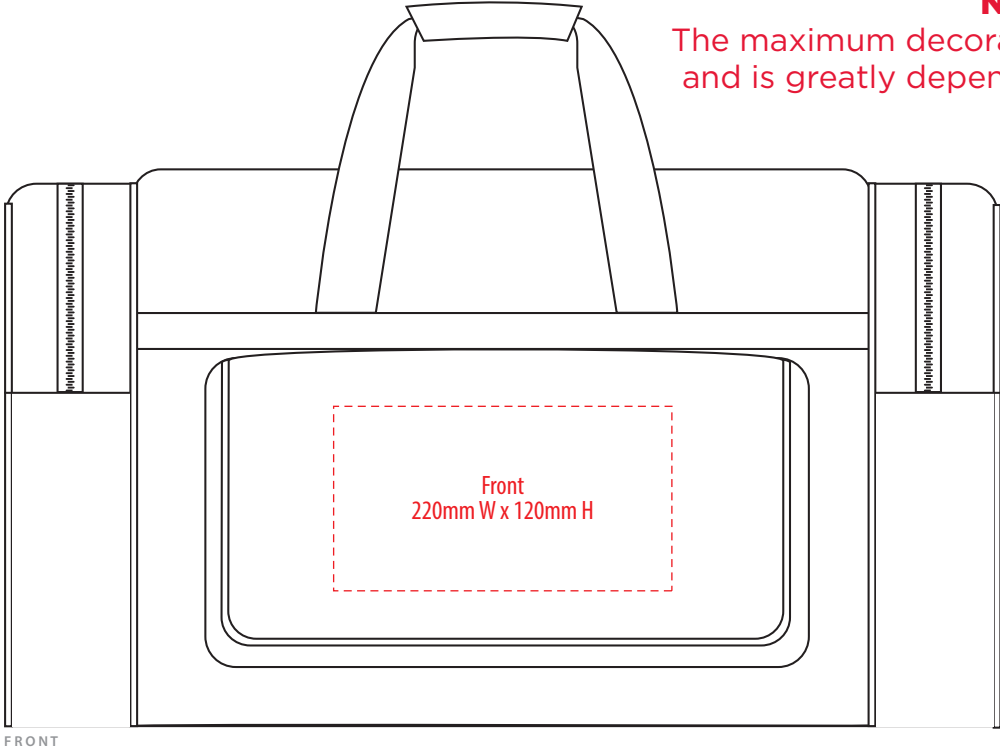

B240

COLOUR

B240

NOTE:

The maximum decoration area is a guide only and is greatly dependant on the logo shape.

EMBROIDERY / SUPASUB / SUPAETCH / SUPAFLEX

B240

NOTE:

The maximum decoration area is a guide only and is greatly dependant on the logo shape.

B240

SIDE

NOTE:

The maximum decoration area is a guide only and is greatly dependant on the logo shape.

FRONT

BACK

SCREENPRINT