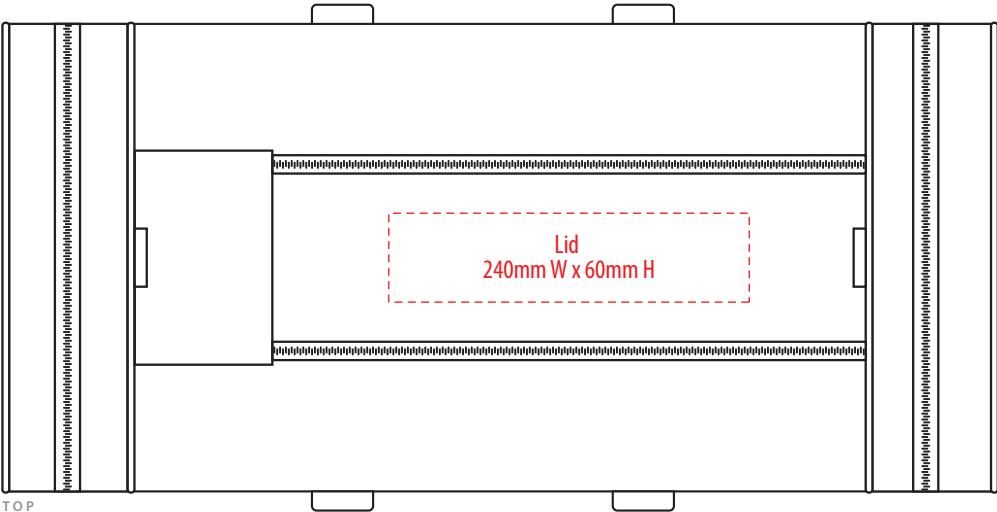

B240

COLOUR

B240

NOTE:

The maximum decoration area is a guide only and is greatly dependant on the logo shape.

EMBROIDERY / SUPASUB / SUPAETCH / SUPAFLEX

B240

NOTE:

The maximum decoration area is a guide only and is greatly dependant on the logo shape.

B240

SIDE

NOTE:

The maximum decoration area is a guide only and is greatly dependant on the logo shape.

FRONT

BACK

SCREENPRINT