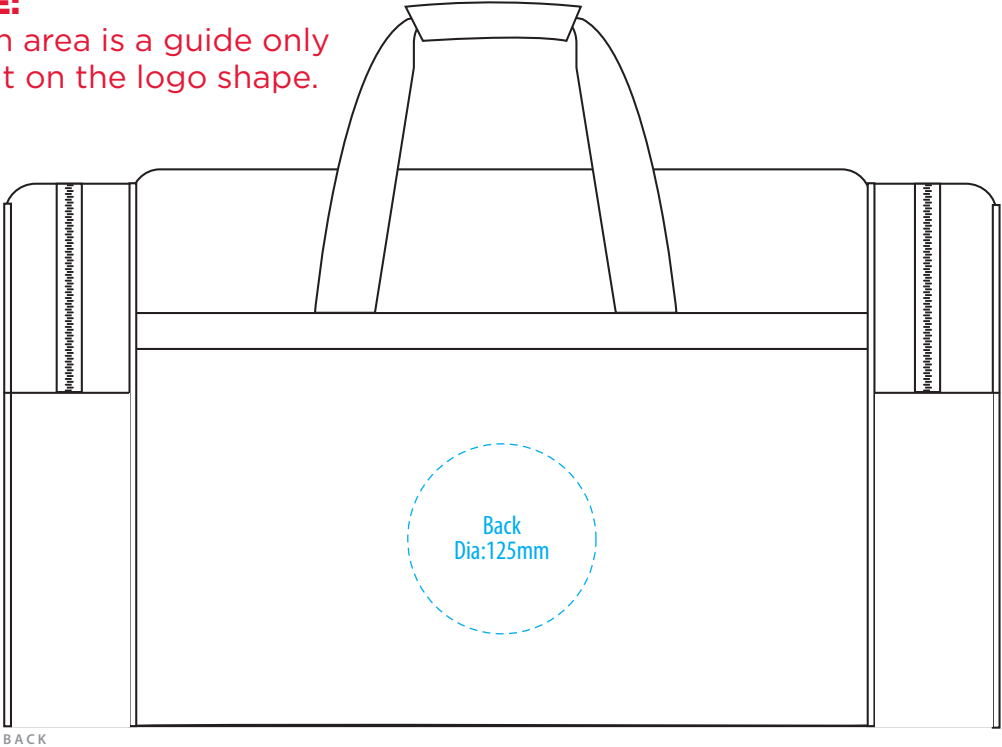

B240

COLOUR

B240

NOTE:

The maximum decoration area is a guide only and is greatly dependant on the logo shape.

EMBROIDERY / SUPASUB / SUPAETCH / SUPAFLEX

B240

NOTE:

The maximum decoration area is a guide only and is greatly dependant on the logo shape.

B240

SIDE

NOTE:

The maximum decoration area is a guide only and is greatly dependant on the logo shape.

FRONT

BACK

SCREENPRINT