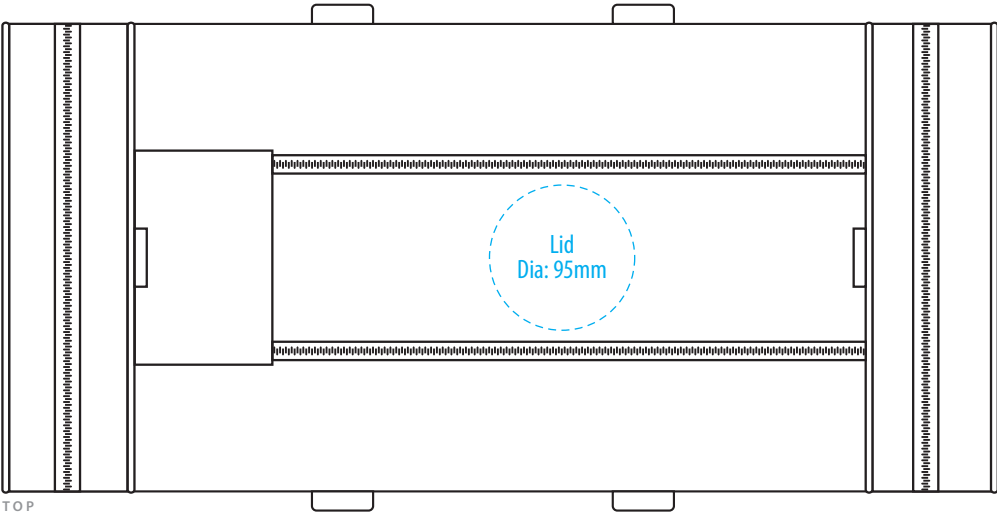

B240

COLOUR

B240

NOTE:

The maximum decoration area is a guide only and is greatly dependant on the logo shape.

EMBROIDERY / SUPASUB / SUPAETCH / SUPAFLEX

B240

NOTE:

The maximum decoration area is a guide only and is greatly dependant on the logo shape.

B240

SIDE

NOTE:

The maximum decoration area is a guide only and is greatly dependant on the logo shape.

FRONT

BACK

SCREENPRINT