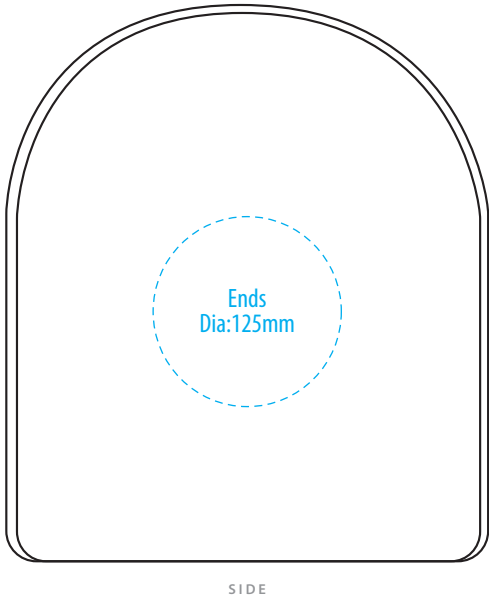

B240

COLOUR

B240

NOTE:

The maximum decoration area is a guide only and is greatly dependant on the logo shape.

EMBROIDERY / SUPASUB / SUPAETCH / SUPAFLEX

B240

NOTE:

The maximum decoration area is a guide only and is greatly dependant on the logo shape.

B240

SIDE

NOTE:

The maximum decoration area is a guide only and is greatly dependant on the logo shape.

FRONT

BACK

SCREENPRINT