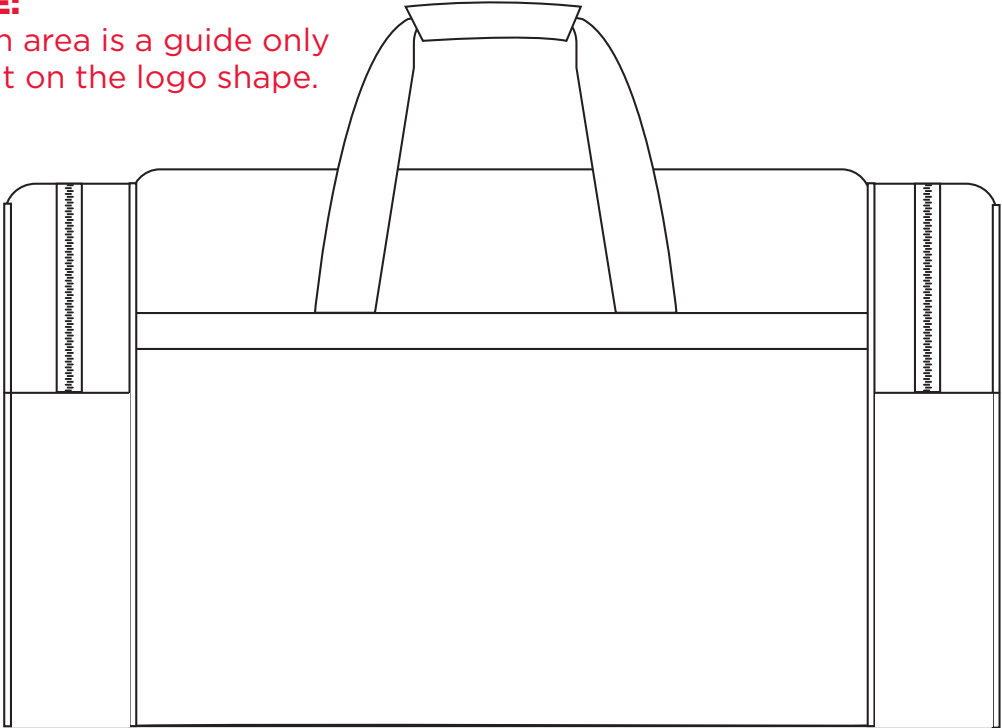

B240

COLOUR

B240

NOTE:

The maximum decoration area is a guide only and is greatly dependant on the logo shape.

EMBROIDERY / SUPASUB / SUPAETCH / SUPAFLEX

B240

NOTE:

The maximum decoration area is a guide only and is greatly dependant on the logo shape.

B240

SIDE

NOTE:

The maximum decoration area is a guide only and is greatly dependant on the logo shape.

FRONT

BACK

SCREENPRINT