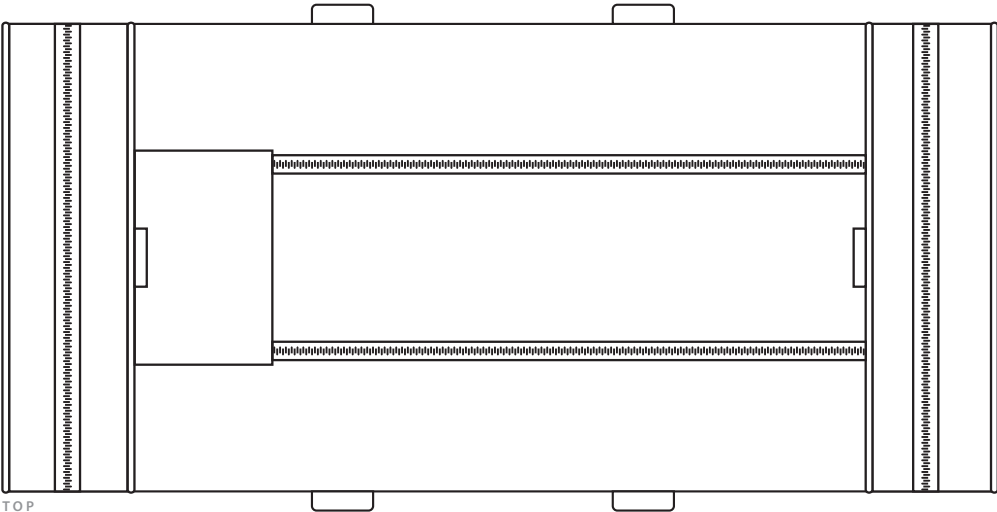

B240

COLOUR

B240

NOTE:

The maximum decoration area is a guide only and is greatly dependant on the logo shape.

EMBROIDERY / SUPASUB / SUPAETCH / SUPAFLEX

B240

NOTE:

The maximum decoration area is a guide only and is greatly dependant on the logo shape.

B240

SIDE

NOTE:

The maximum decoration area is a guide only and is greatly dependant on the logo shape.

FRONT

BACK

SCREENPRINT