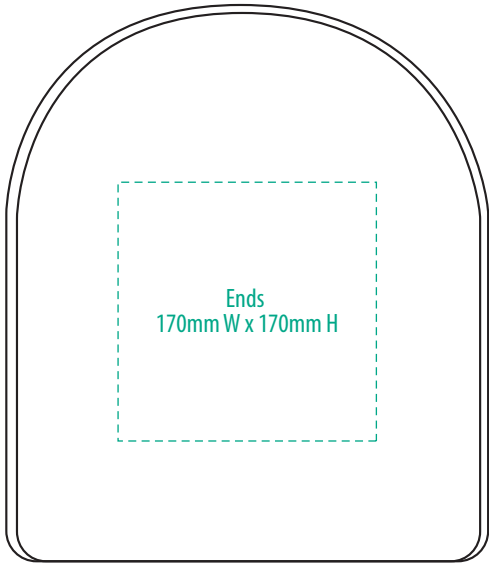

B240

COLOUR

B240

NOTE:

The maximum decoration area is a guide only and is greatly dependant on the logo shape.

EMBROIDERY / SUPASUB / SUPAETCH / SUPAFLEX

B240

NOTE:

The maximum decoration area is a guide only and is greatly dependant on the logo shape.

B240

SIDE

NOTE:

The maximum decoration area is a guide only and is greatly dependant on the logo shape.

FRONT

BACK

SCREENPRINT