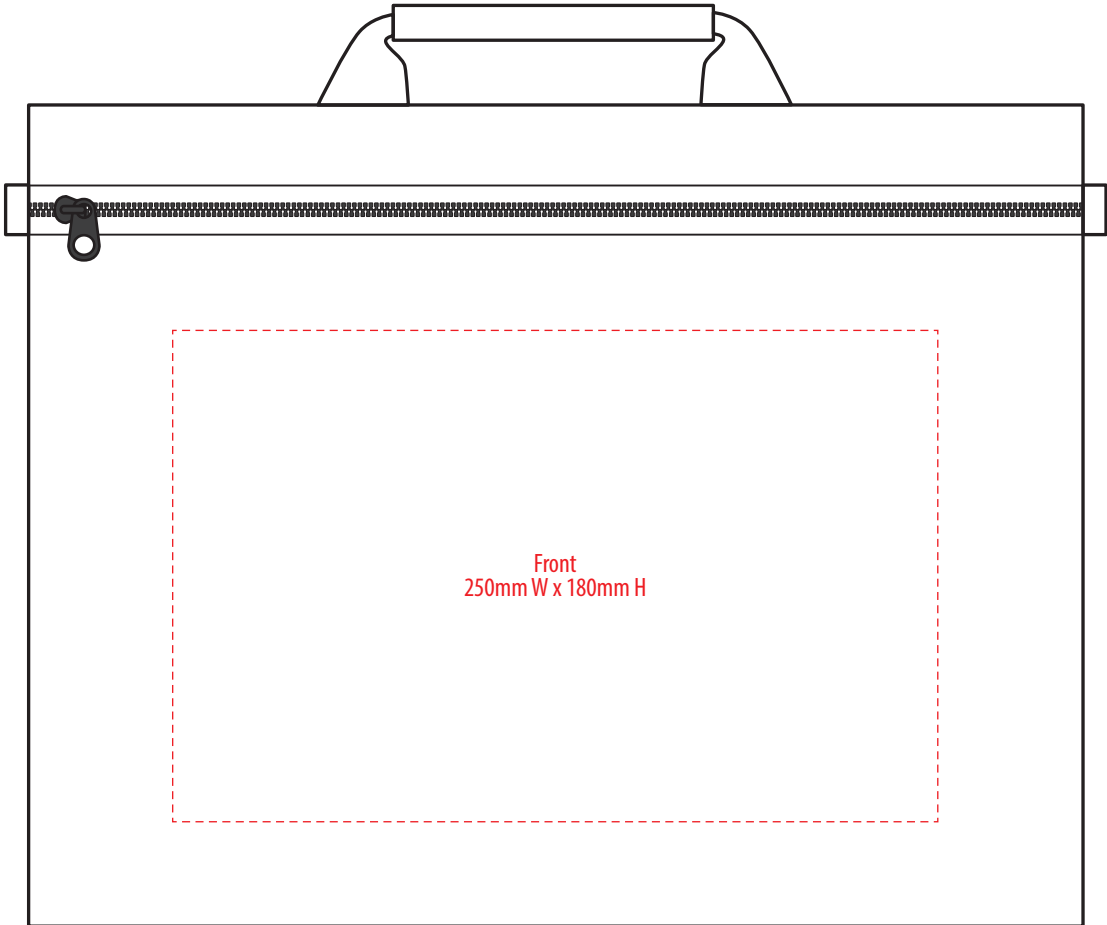

B255

FRONT

BACK

COLOUR

B255

FRONT

BACK

NOTE:

The maximum decoration area is a guide only and is greatly dependant on the logo shape.

EMBROIDERY

B255

FRONT

BACK

NOTE:

The maximum decoration area is a guide only and is greatly dependant on the logo shape.

SUPACOLOUR / SCREENPRINT

FRONT

BACK

NOTE:

The maximum decoration area is a guide only and is greatly dependant on the logo shape.

SUPASUB / SUPAETCH / SUPAFLEX