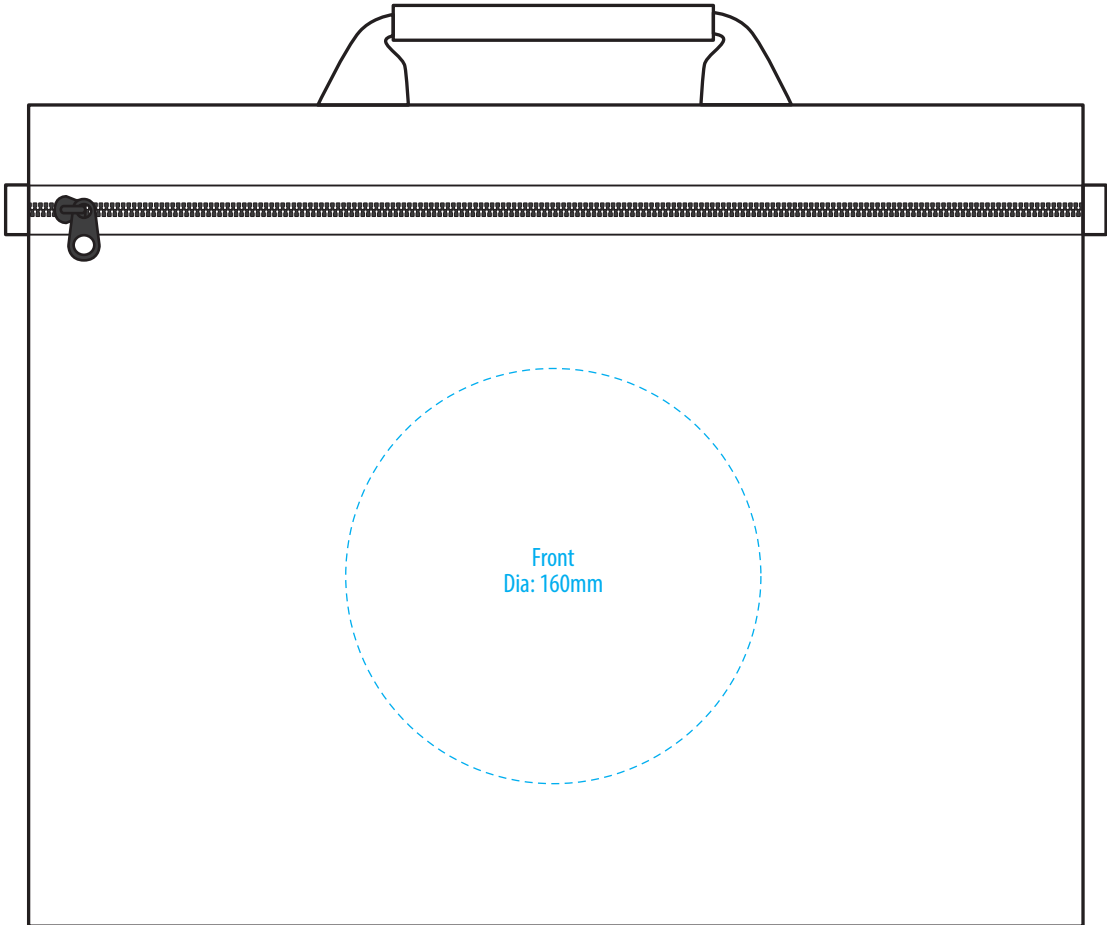

B255

FRONT

BACK

COLOUR

B255

FRONT

BACK

NOTE:

The maximum decoration area is a guide only and is greatly dependant on the logo shape.

EMBROIDERY

B255

FRONT

BACK

NOTE:

The maximum decoration area is a guide only and is greatly dependant on the logo shape.

SUPACOLOUR / SCREENPRINT

FRONT

BACK

NOTE:

The maximum decoration area is a guide only and is greatly dependant on the logo shape.

SUPASUB / SUPAETCH / SUPAFLEX