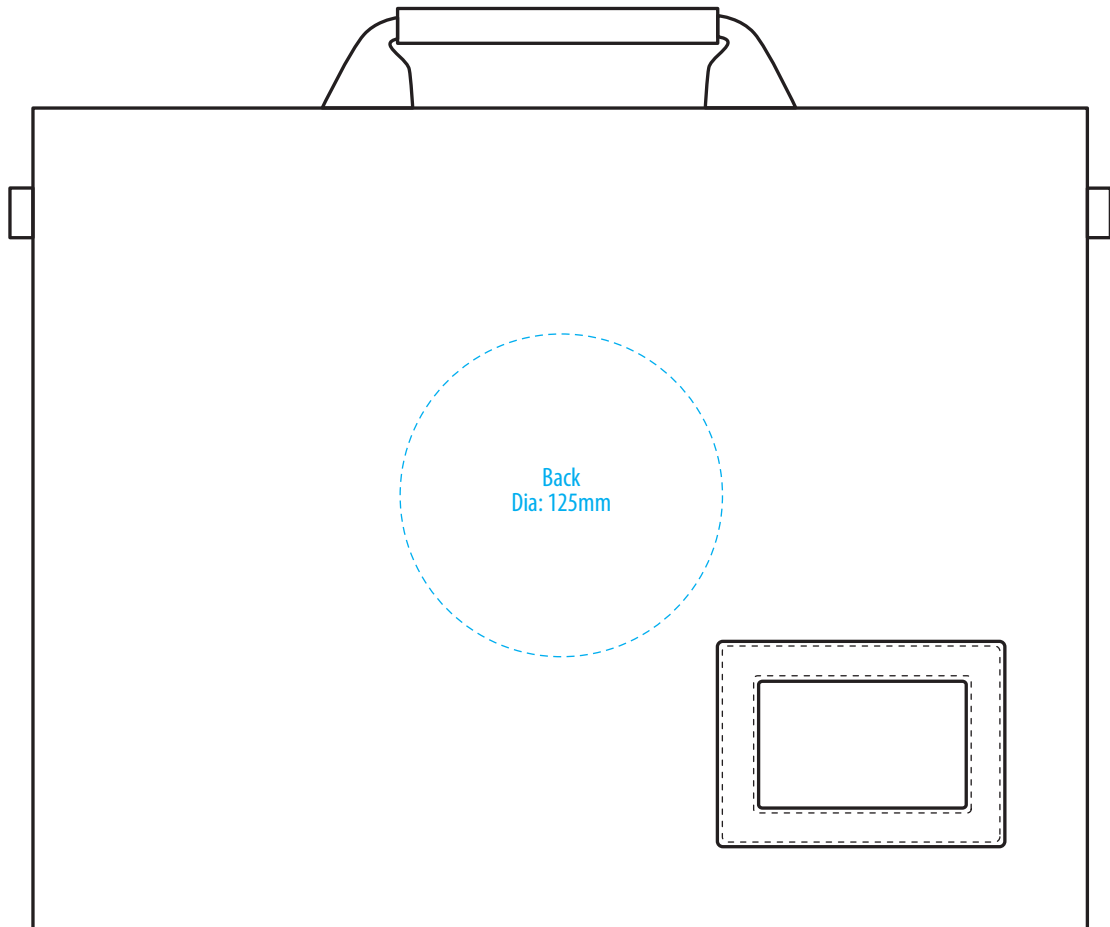

B255

FRONT

BACK

COLOUR

B255

FRONT

BACK

NOTE:

The maximum decoration area is a guide only and is greatly dependant on the logo shape.

EMBROIDERY

B255

FRONT

BACK

NOTE:

The maximum decoration area is a guide only and is greatly dependant on the logo shape.

SUPACOLOUR / SCREENPRINT

FRONT

BACK

NOTE:

The maximum decoration area is a guide only and is greatly dependant on the logo shape.

SUPASUB / SUPAETCH / SUPAFLEX