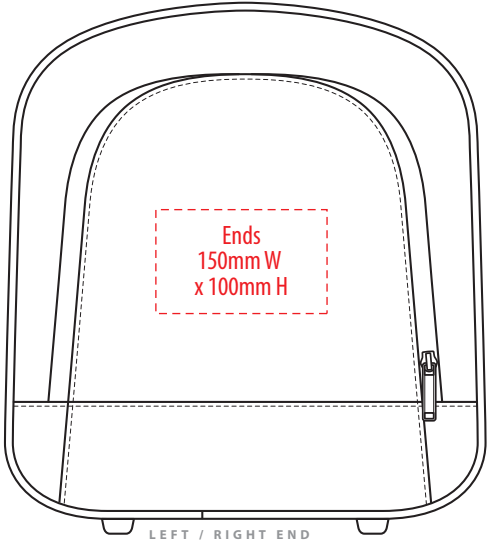

# B239

LEFT / RIGHT END

TOP

**NOTE:**

The maximum decoration area is a guide only and is greatly dependant on the logo shape.

FRONT

BACK

-----  
EMBROIDERY

# B239

LEFT / RIGHT END

TOP

**NOTE:**

The maximum decoration area is a guide only and is greatly dependant on the logo shape.

FRONT

BACK