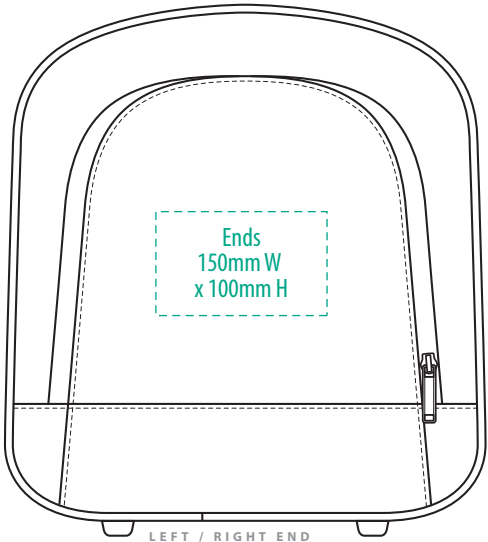

# B239

LEFT / RIGHT END

TOP

**NOTE:**

The maximum decoration area is a guide only and is greatly dependant on the logo shape.

FRONT

BACK

-----  
EMBROIDERY

# B239

LEFT / RIGHT END

TOP

**NOTE:**

The maximum decoration area is a guide only and is greatly dependant on the logo shape.

FRONT

BACK

# B239

LEFT / RIGHT END

TOP

**NOTE:**  
The maximum decoration area is a guide only  
and is greatly dependant on the logo shape.

FRONT

BACK

-----  
SCREENPRINT

**B239**