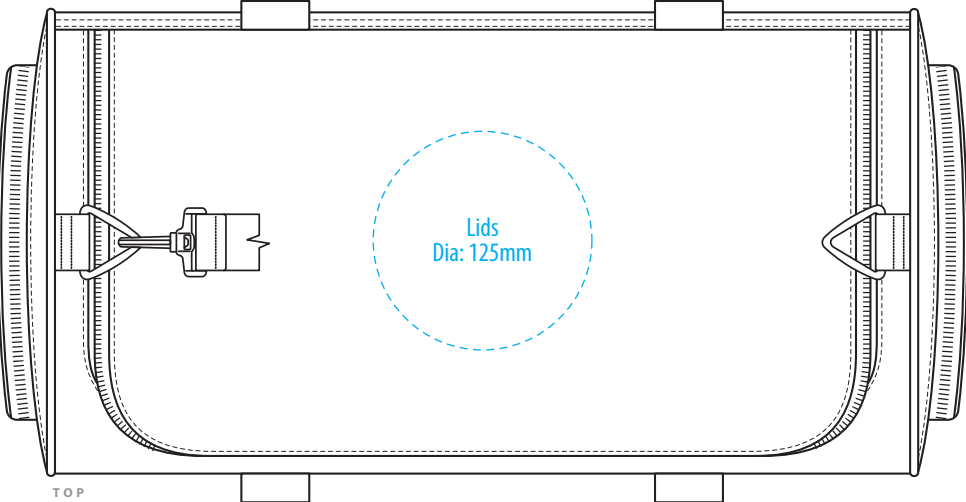

B239

LEFT / RIGHT END

TOP

FRONT

BACK

COLOUR

# B239

LEFT / RIGHT END

TOP

**NOTE:**

The maximum decoration area is a guide only and is greatly dependant on the logo shape.

FRONT

BACK

-----  
EMBROIDERY

# B239

LEFT / RIGHT END

TOP

**NOTE:**

The maximum decoration area is a guide only and is greatly dependant on the logo shape.

FRONT

BACK

LEFT / RIGHT END

TOP

**NOTE:**

The maximum decoration area is a guide only and is greatly dependant on the logo shape.

FRONT

BACK

-----  
SUPASUB / SUPAETCH / SUPAFLEX