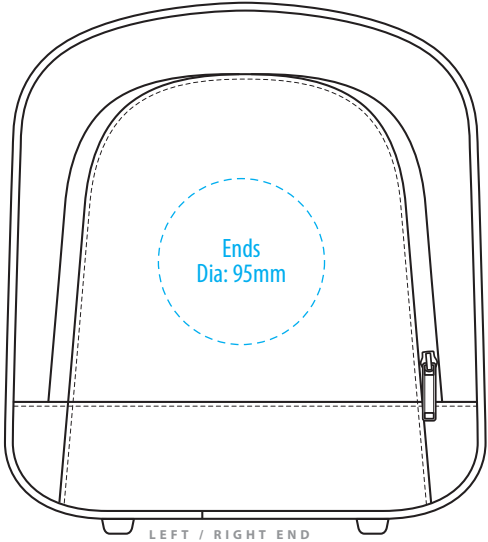

B239

LEFT / RIGHT END

TOP

FRONT

BACK

COLOUR

# B239

LEFT / RIGHT END

TOP

**NOTE:**

The maximum decoration area is a guide only and is greatly dependant on the logo shape.

FRONT

BACK

-----  
EMBROIDERY

# B239

LEFT / RIGHT END

TOP

**NOTE:**

The maximum decoration area is a guide only and is greatly dependant on the logo shape.

FRONT

BACK

LEFT / RIGHT END

TOP

**NOTE:**

The maximum decoration area is a guide only and is greatly dependant on the logo shape.

FRONT

BACK

-----  
SUPASUB / SUPAETCH / SUPAFLEX