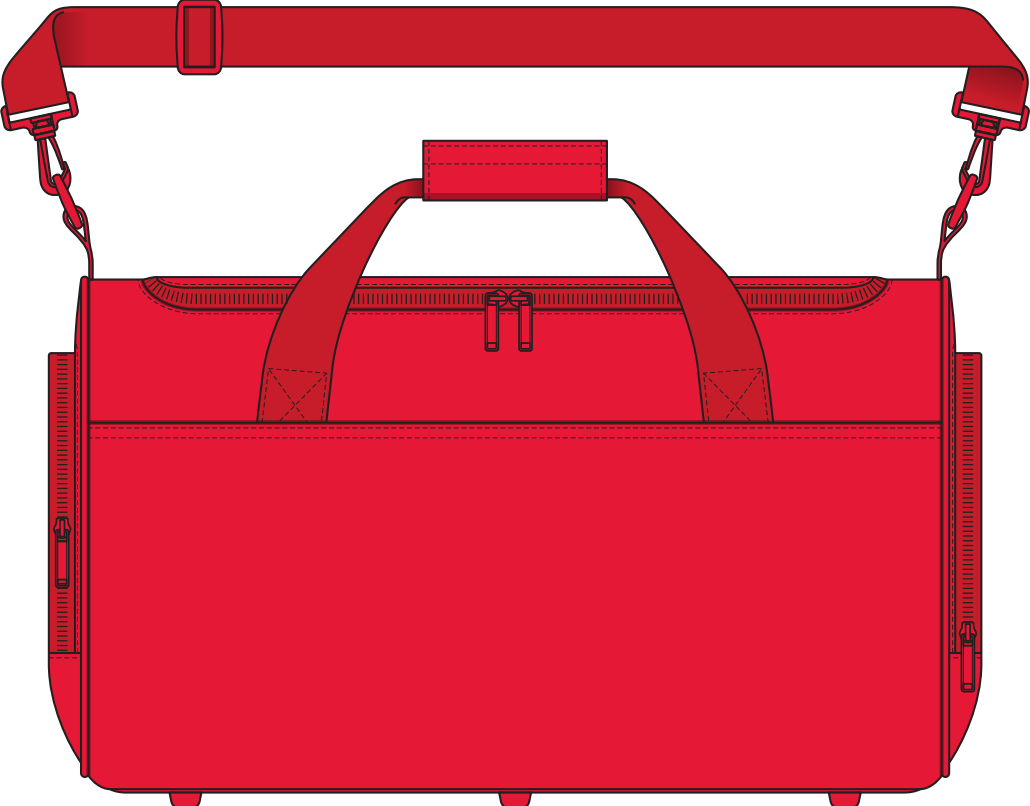

B239

LEFT / RIGHT END

TOP

FRONT

BACK

COLOUR

# B239

LEFT / RIGHT END

TOP

**NOTE:**

The maximum decoration area is a guide only and is greatly dependant on the logo shape.

FRONT

BACK

-----  
EMBROIDERY

# B239

LEFT / RIGHT END

TOP

**NOTE:**

The maximum decoration area is a guide only and is greatly dependant on the logo shape.

FRONT

BACK

LEFT / RIGHT END

TOP

**NOTE:**

The maximum decoration area is a guide only and is greatly dependant on the logo shape.

FRONT

BACK

-----  
SUPASUB / SUPAETCH / SUPAFLEX