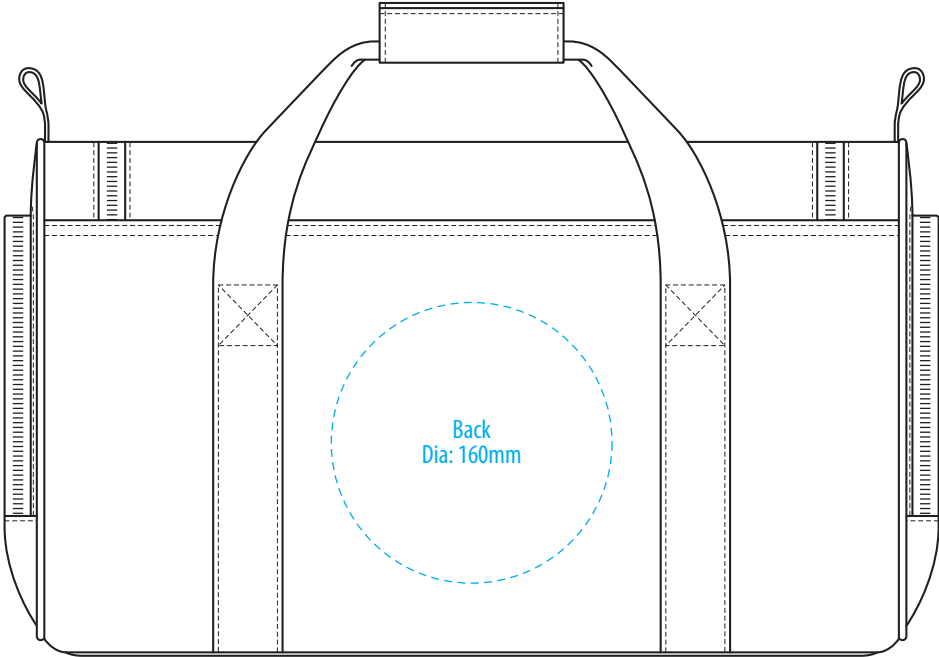

# B239

LEFT / RIGHT END

TOP

**NOTE:**

The maximum decoration area is a guide only and is greatly dependant on the logo shape.

FRONT

BACK

-----  
EMBROIDERY

# B239

LEFT / RIGHT END

TOP

**NOTE:**

The maximum decoration area is a guide only and is greatly dependant on the logo shape.

FRONT

BACK

# B239

LEFT / RIGHT END

TOP

**NOTE:**  
The maximum decoration area is a guide only  
and is greatly dependant on the logo shape.

FRONT

BACK

-----  
SCREENPRINT

**B239**