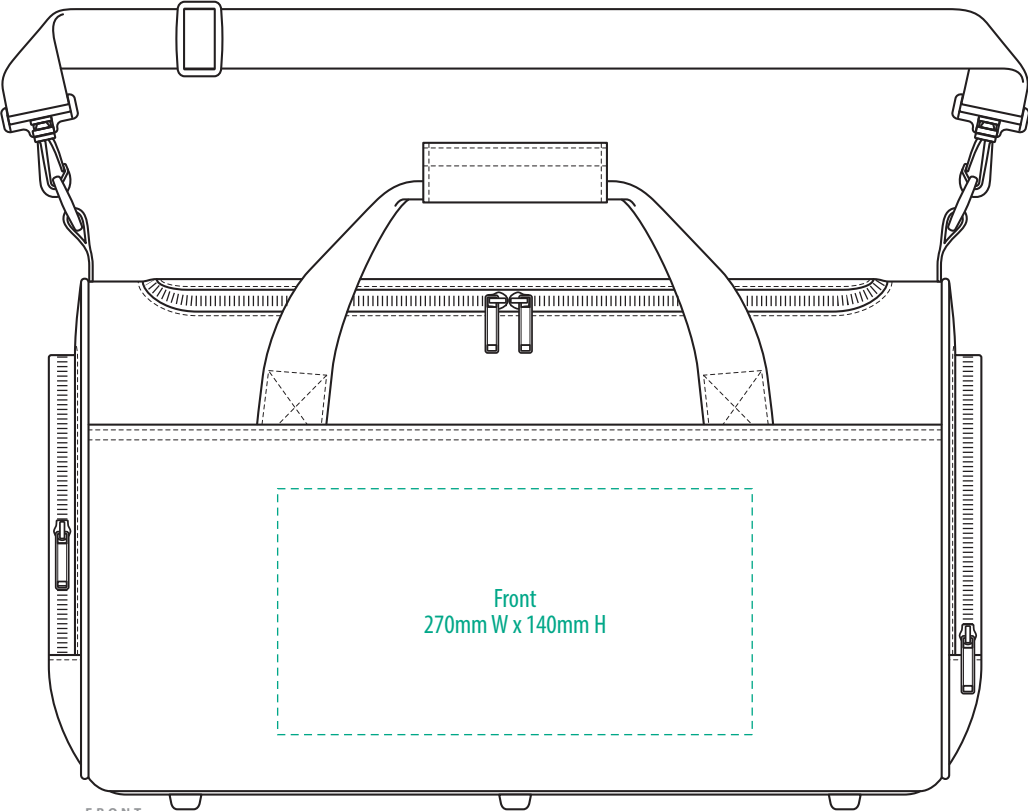

# B239

LEFT / RIGHT END

TOP

**NOTE:**  
The maximum decoration area is a guide only  
and is greatly dependant on the logo shape.

FRONT

BACK

-----  
SCREENPRINT

**B239**

LEFT / RIGHT END

TOP

**NOTE:**

The maximum decoration area is a guide only and is greatly dependant on the logo shape.

FRONT

BACK

-----  
SUPASUB / SUPAETCH / SUPAFLEX