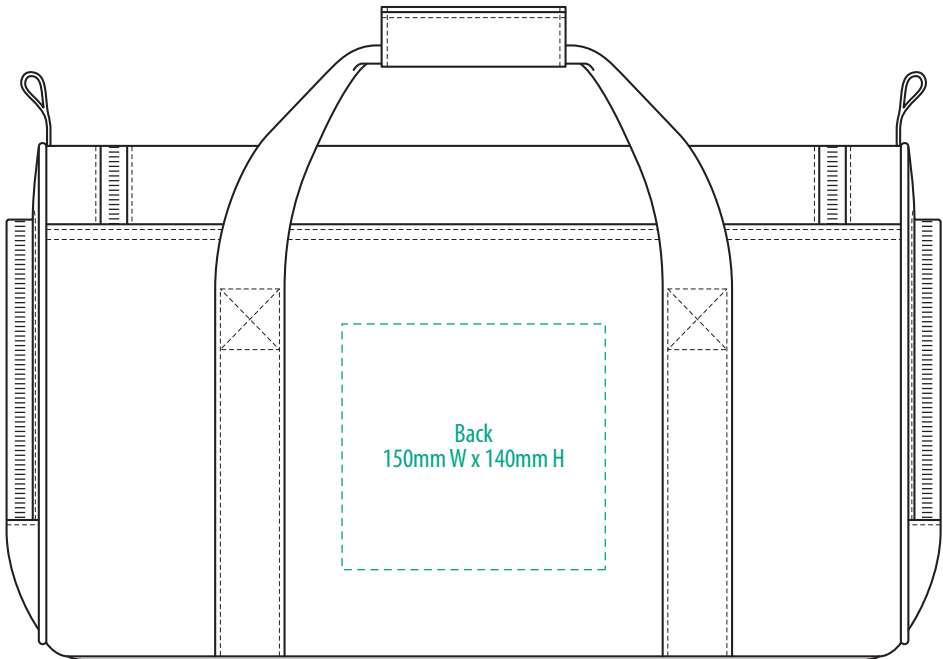

# B239

LEFT / RIGHT END

TOP

**NOTE:**

The maximum decoration area is a guide only and is greatly dependant on the logo shape.

FRONT

BACK

-----  
EMBROIDERY

# B239

LEFT / RIGHT END

TOP

**NOTE:**

The maximum decoration area is a guide only and is greatly dependant on the logo shape.

FRONT

BACK

# B239

LEFT / RIGHT END

TOP

**NOTE:**  
The maximum decoration area is a guide only  
and is greatly dependant on the logo shape.

FRONT

BACK

-----  
SCREENPRINT

**B239**

LEFT / RIGHT END

TOP

**NOTE:**

The maximum decoration area is a guide only and is greatly dependant on the logo shape.

FRONT

BACK

-----  
SUPASUB / SUPAETCH / SUPAFLEX