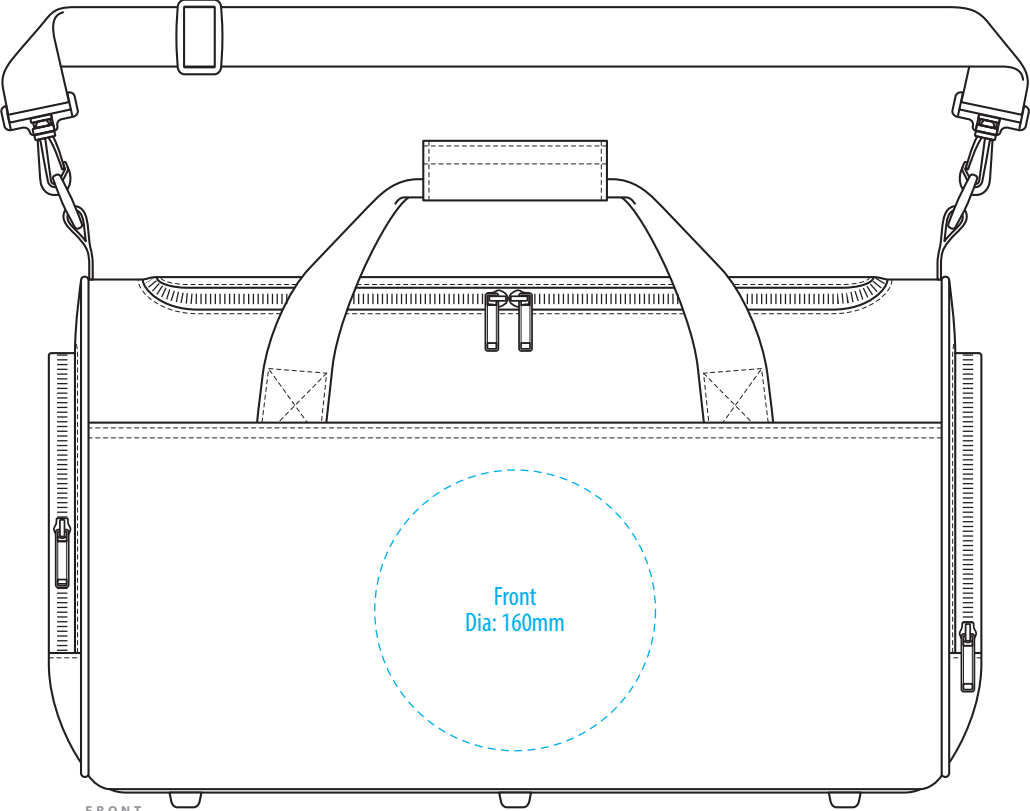

# B239

LEFT / RIGHT END

TOP

**NOTE:**

The maximum decoration area is a guide only and is greatly dependant on the logo shape.

FRONT

BACK

-----  
EMBROIDERY

# B239

LEFT / RIGHT END

TOP

**NOTE:**

The maximum decoration area is a guide only and is greatly dependant on the logo shape.

FRONT

BACK