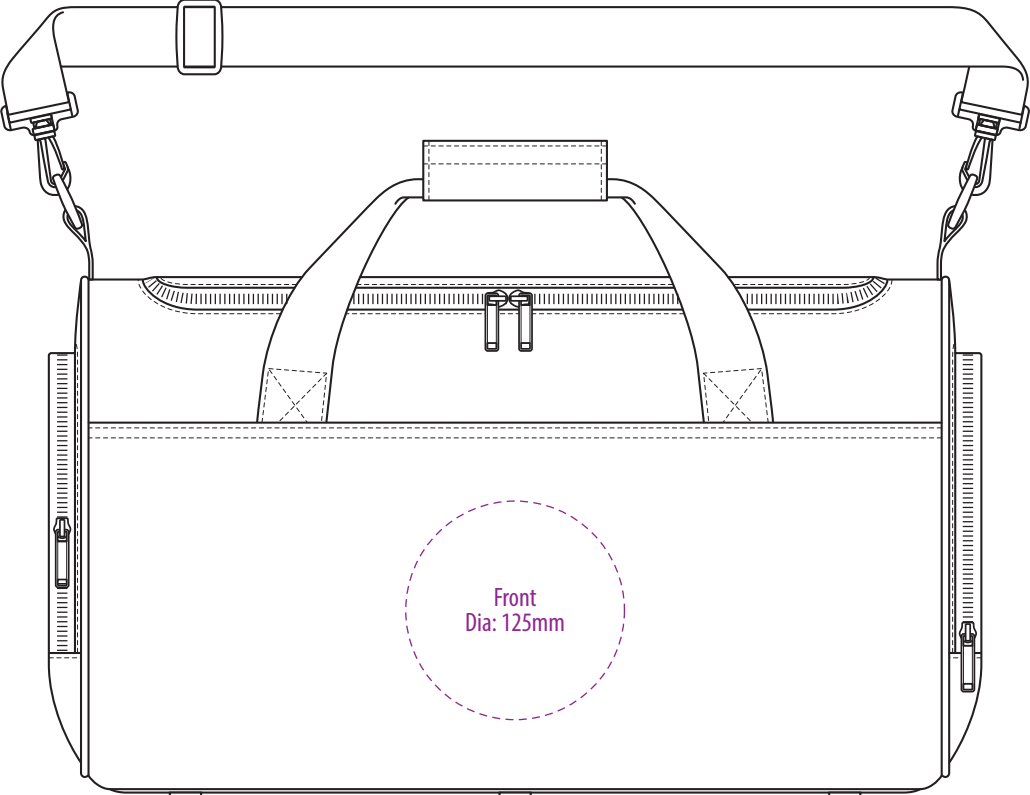

# B239

LEFT / RIGHT END

TOP

**NOTE:**

The maximum decoration area is a guide only and is greatly dependant on the logo shape.

FRONT

BACK

# B239

LEFT / RIGHT END

TOP

**NOTE:**  
The maximum decoration area is a guide only  
and is greatly dependant on the logo shape.

FRONT

BACK

-----  
SCREENPRINT

**B239**

LEFT / RIGHT END

TOP

**NOTE:**

The maximum decoration area is a guide only and is greatly dependant on the logo shape.

FRONT

BACK

-----  
SUPASUB / SUPAETCH / SUPAFLEX