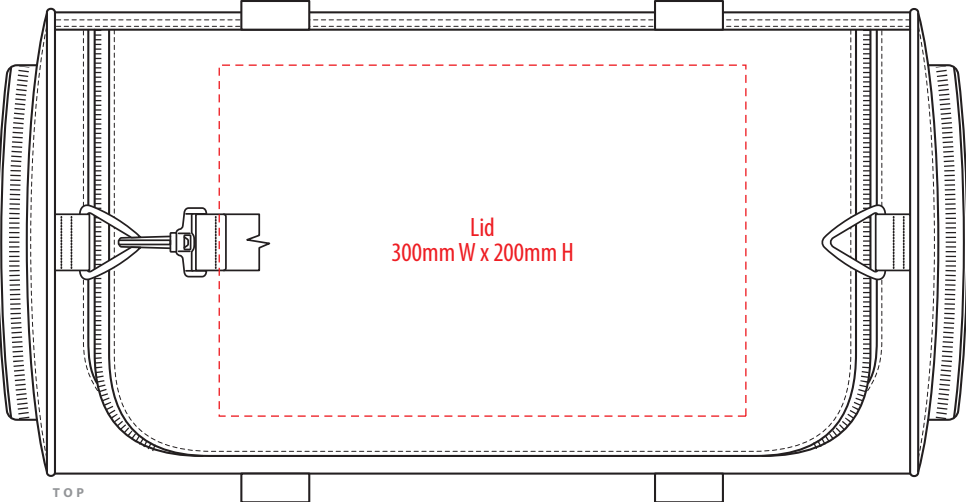

# B239

LEFT / RIGHT END

TOP

**NOTE:**

The maximum decoration area is a guide only and is greatly dependant on the logo shape.

FRONT

BACK

-----  
EMBROIDERY

# B239

LEFT / RIGHT END

TOP

**NOTE:**

The maximum decoration area is a guide only and is greatly dependant on the logo shape.

FRONT

BACK