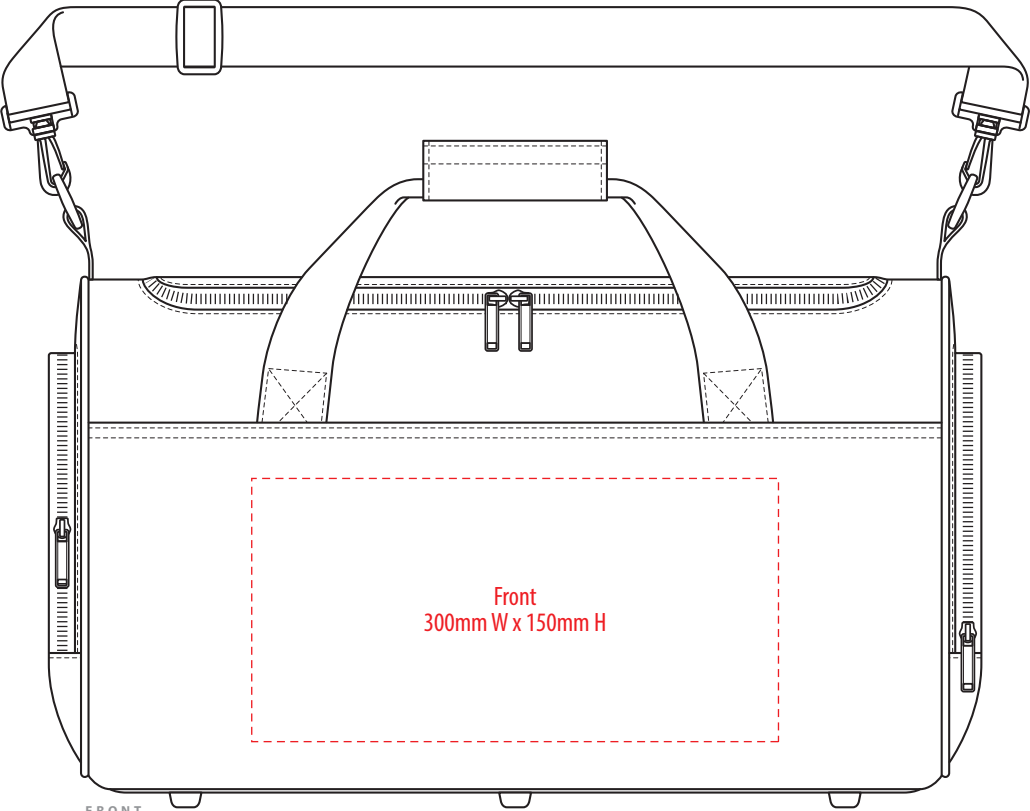

# B239

LEFT / RIGHT END

TOP

**NOTE:**

The maximum decoration area is a guide only and is greatly dependant on the logo shape.

FRONT

BACK

-----  
EMBROIDERY

# B239

LEFT / RIGHT END

TOP

**NOTE:**

The maximum decoration area is a guide only and is greatly dependant on the logo shape.

FRONT

BACK

# B239

LEFT / RIGHT END

TOP

**NOTE:**  
The maximum decoration area is a guide only  
and is greatly dependant on the logo shape.

FRONT

BACK

-----  
SCREENPRINT

**B239**