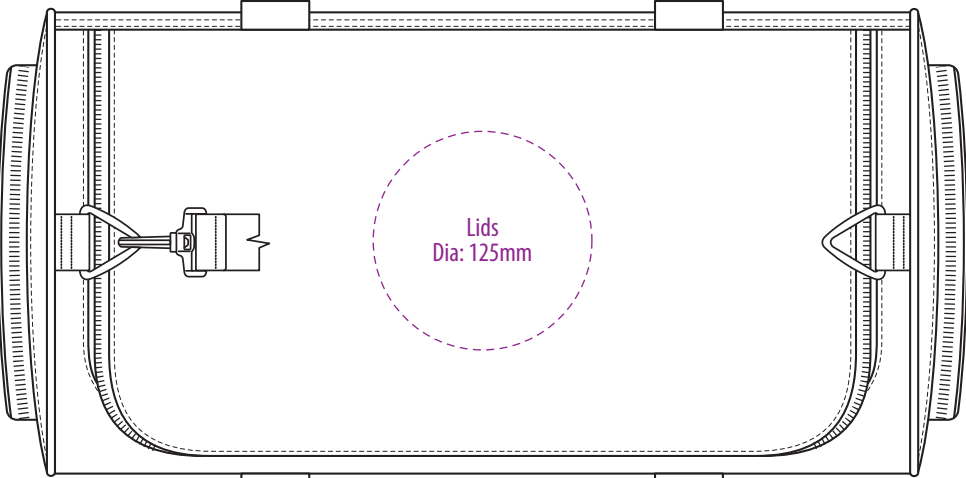

# B239

LEFT / RIGHT END

TOP

**NOTE:**

The maximum decoration area is a guide only and is greatly dependant on the logo shape.

FRONT

BACK

# B239

LEFT / RIGHT END

TOP

**NOTE:**  
The maximum decoration area is a guide only  
and is greatly dependant on the logo shape.

FRONT

BACK

-----  
SCREENPRINT

**B239**

LEFT / RIGHT END

TOP

**NOTE:**

The maximum decoration area is a guide only and is greatly dependant on the logo shape.

FRONT

BACK

-----  
SUPASUB / SUPAETCH / SUPAFLEX