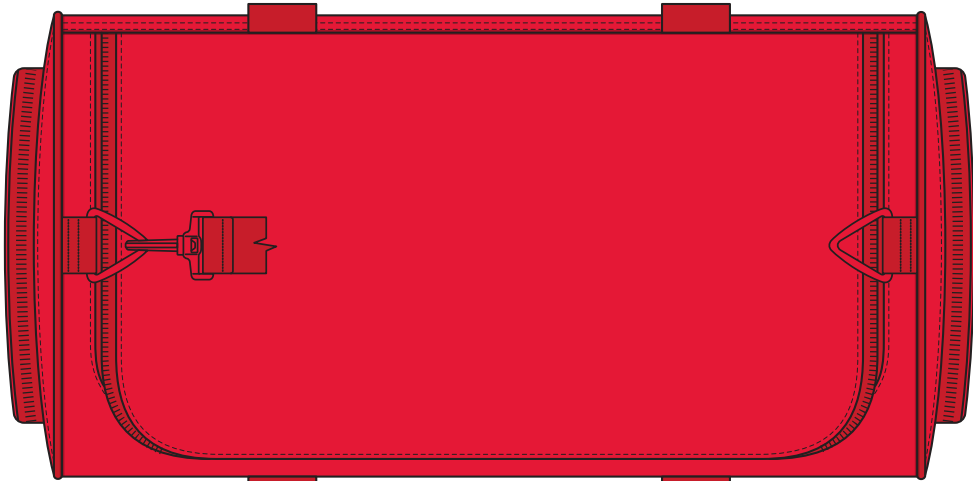

B239

LEFT / RIGHT END

TOP

FRONT

BACK

COLOUR

# B239

LEFT / RIGHT END

TOP

**NOTE:**

The maximum decoration area is a guide only and is greatly dependant on the logo shape.

FRONT

BACK

-----  
EMBROIDERY

# B239

LEFT / RIGHT END

TOP

**NOTE:**

The maximum decoration area is a guide only and is greatly dependant on the logo shape.

FRONT

BACK

LEFT / RIGHT END

TOP

**NOTE:**

The maximum decoration area is a guide only and is greatly dependant on the logo shape.

FRONT

BACK

-----  
SUPASUB / SUPAETCH / SUPAFLEX