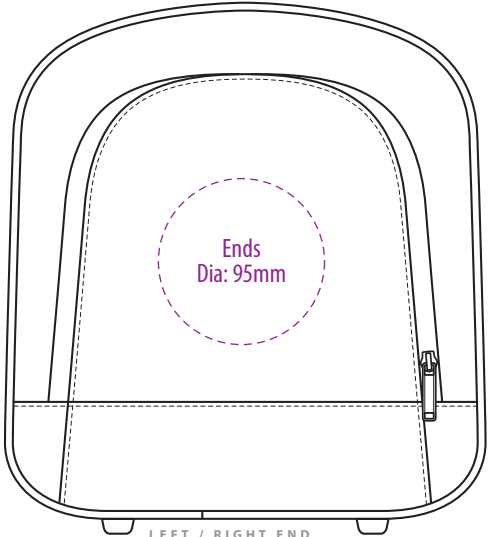

# B239

LEFT / RIGHT END

TOP

**NOTE:**

The maximum decoration area is a guide only and is greatly dependant on the logo shape.

FRONT

BACK

-----  
EMBROIDERY

# B239

LEFT / RIGHT END

TOP

**NOTE:**

The maximum decoration area is a guide only and is greatly dependant on the logo shape.

FRONT

BACK

# B239

LEFT / RIGHT END

TOP

**NOTE:**  
The maximum decoration area is a guide only  
and is greatly dependant on the logo shape.

FRONT

BACK

-----  
SCREENPRINT

**B239**

LEFT / RIGHT END

TOP

**NOTE:**

The maximum decoration area is a guide only and is greatly dependant on the logo shape.

FRONT

BACK

-----  
SUPASUB / SUPAETCH / SUPAFLEX