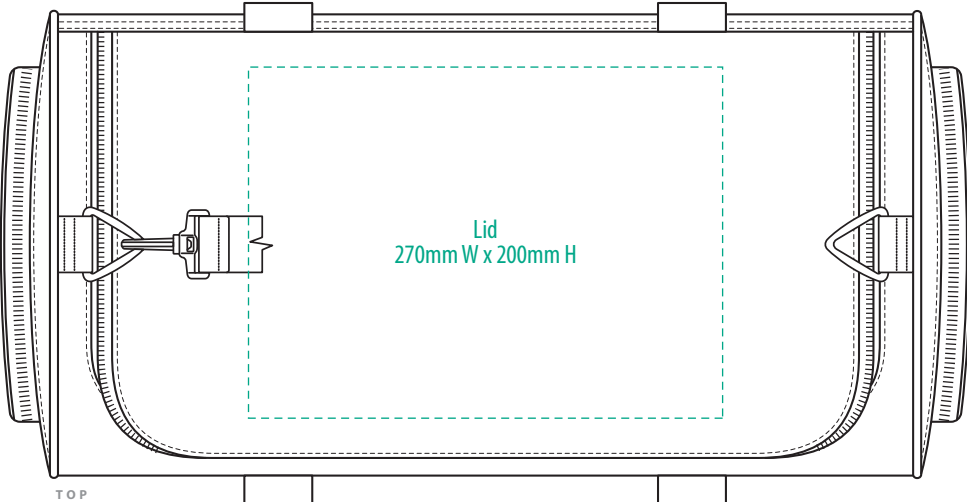

# B239

LEFT / RIGHT END

TOP

**NOTE:**

The maximum decoration area is a guide only and is greatly dependant on the logo shape.

FRONT

BACK

-----  
EMBROIDERY

# B239

LEFT / RIGHT END

TOP

**NOTE:**

The maximum decoration area is a guide only and is greatly dependant on the logo shape.

FRONT

BACK

# B239

LEFT / RIGHT END

TOP

**NOTE:**  
The maximum decoration area is a guide only  
and is greatly dependant on the logo shape.

FRONT

BACK

-----  
SCREENPRINT

**B239**