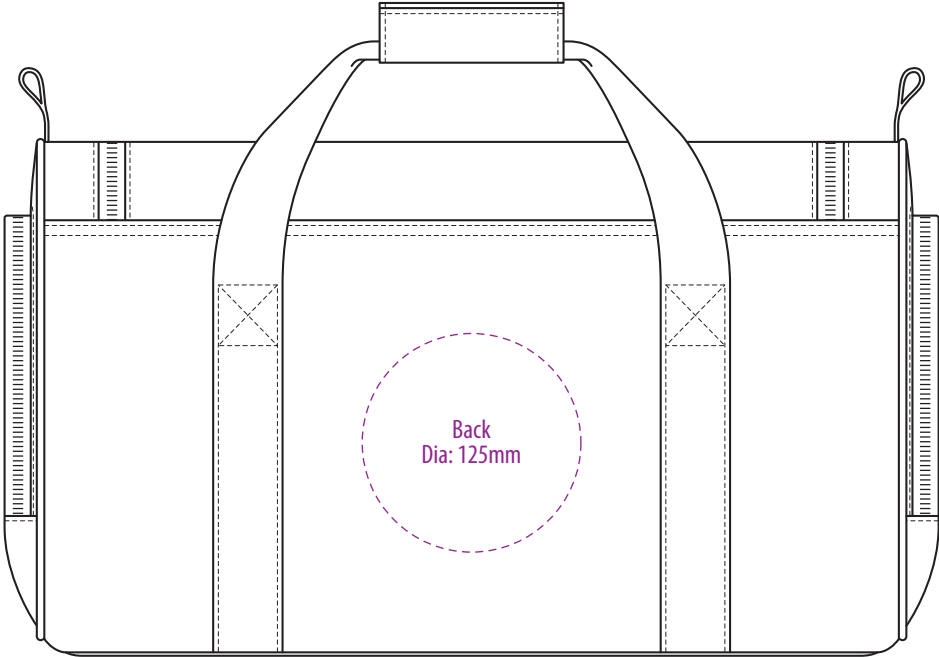

# B239

LEFT / RIGHT END

TOP

**NOTE:**

The maximum decoration area is a guide only and is greatly dependant on the logo shape.

FRONT

BACK

-----  
EMBROIDERY

# B239

LEFT / RIGHT END

TOP

**NOTE:**  
The maximum decoration area is a guide only  
and is greatly dependant on the logo shape.

FRONT

BACK

-----  
SCREENPRINT

**B239**

LEFT / RIGHT END

TOP

**NOTE:**

The maximum decoration area is a guide only and is greatly dependant on the logo shape.

FRONT

BACK

-----  
SUPASUB / SUPAETCH / SUPAFLEX