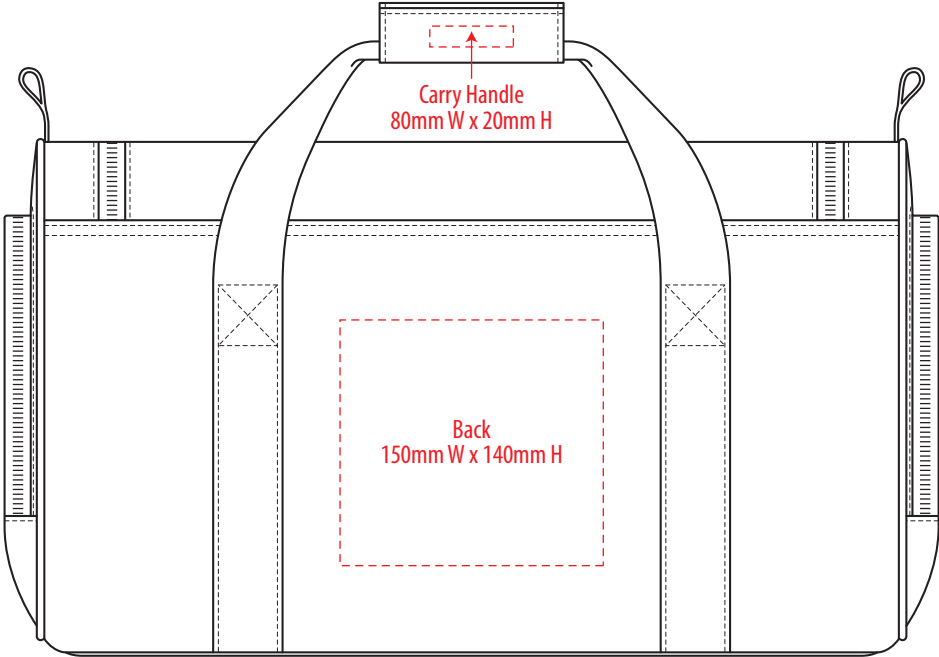

# B239

LEFT / RIGHT END

TOP

**NOTE:**

The maximum decoration area is a guide only and is greatly dependant on the logo shape.

FRONT

BACK

-----  
EMBROIDERY

# B239

LEFT / RIGHT END

TOP

**NOTE:**

The maximum decoration area is a guide only and is greatly dependant on the logo shape.

FRONT

BACK

# B239

LEFT / RIGHT END

TOP

**NOTE:**  
The maximum decoration area is a guide only  
and is greatly dependant on the logo shape.

FRONT

BACK

-----  
SCREENPRINT

**B239**

LEFT / RIGHT END

TOP

**NOTE:**

The maximum decoration area is a guide only and is greatly dependant on the logo shape.

FRONT

BACK

-----  
SUPASUB / SUPAETCH / SUPAFLEX