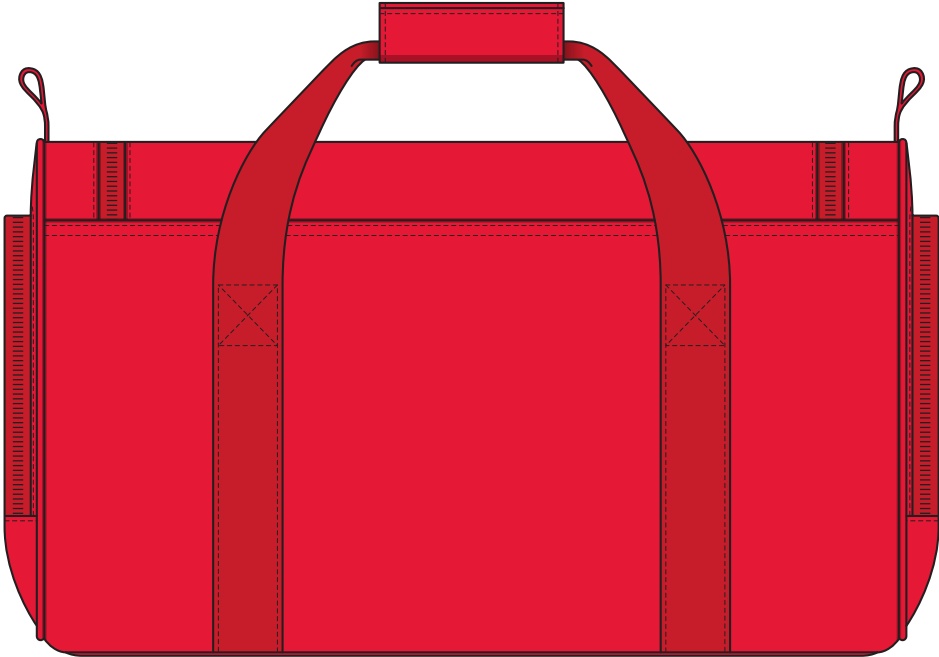

B239

LEFT / RIGHT END

TOP

FRONT

BACK

COLOUR

# B239

LEFT / RIGHT END

TOP

**NOTE:**

The maximum decoration area is a guide only and is greatly dependant on the logo shape.

FRONT

BACK

-----  
EMBROIDERY

# B239

LEFT / RIGHT END

TOP

**NOTE:**

The maximum decoration area is a guide only and is greatly dependant on the logo shape.

FRONT

BACK