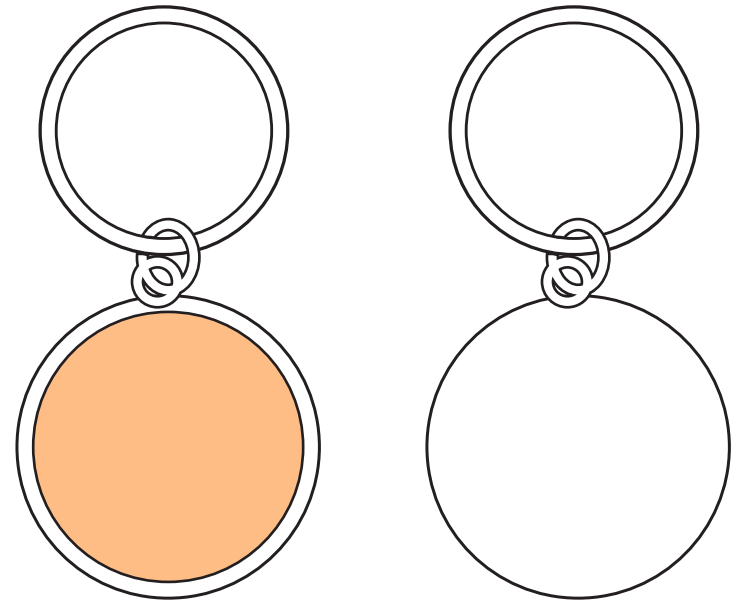

# A4088 Axil Keychain (Round)

JOB NO.

QUANTITY:

PRINT METHOD:

PRODUCT COLOUR:

PRINT COLOUR:

ADDITIONAL INFORMATION: **Small details or text, including ®, © and ™ may fill in and not be legible.**

## ARTWORK

Product Size: x 40mm W x 80mm H

Imprint Area:

Pad Print: 34mm diameter

Laser: 34mm diameter

Actual Print Size: mm w x mm h

## LAYOUT

@ 100%

Front

Back