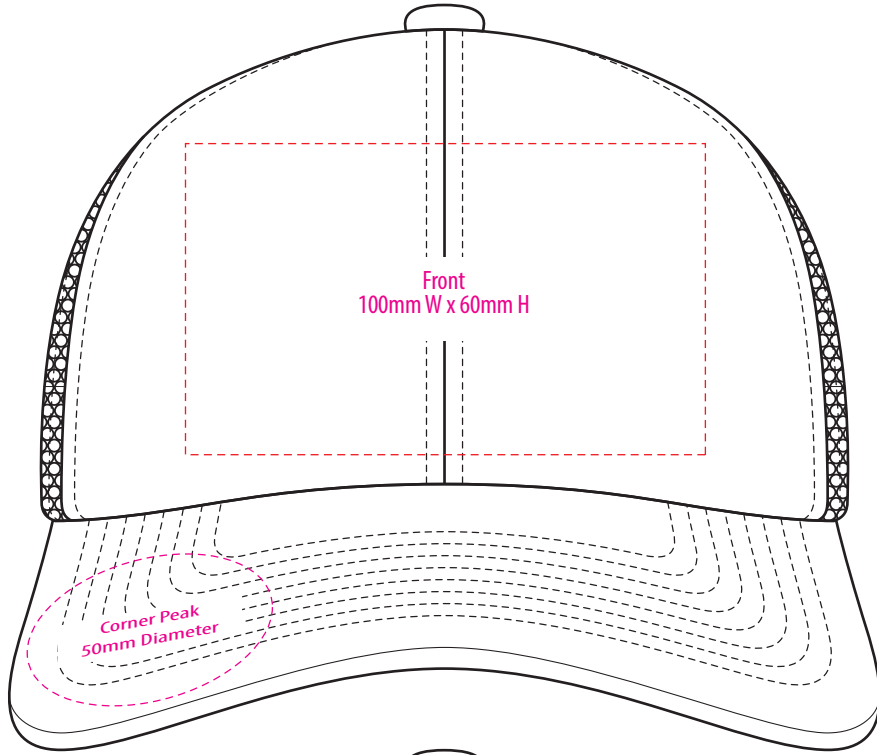

A2600

COLOUR

A2600

NOTE:

The maximum decoration area is a guide only and is greatly dependant on the logo shape.

EMBROIDERY

A2600

NOTE:

The maximum decoration area is a guide only and is greatly dependant on the logo shape.

SUPACOLOUR

A2600

NOTE:

The maximum decoration area is a guide only and is greatly dependant on the logo shape.

SUPASUB/SUPAETCH/SUPAFLEX