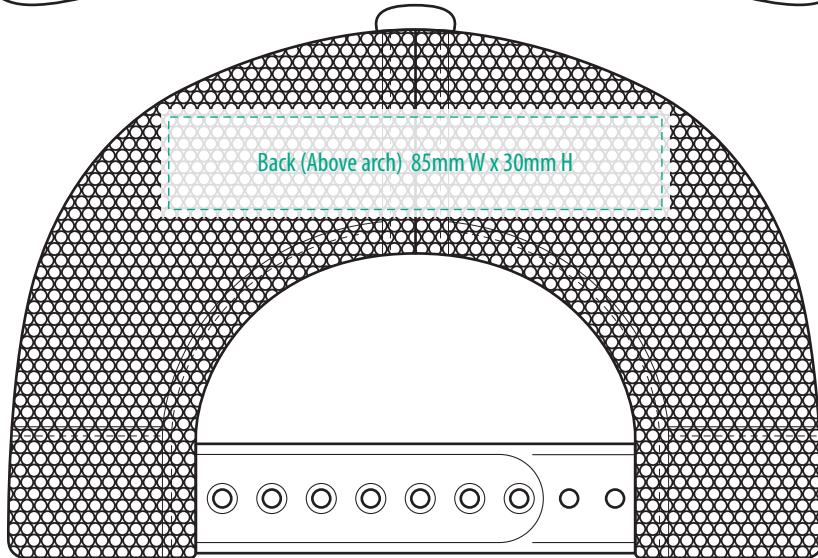

A2600

COLOUR

A2600

NOTE:

The maximum decoration area is a guide only and is greatly dependant on the logo shape.

EMBROIDERY

A2600

NOTE:

The maximum decoration area is a guide only and is greatly dependant on the logo shape.

SUPACOLOUR

A2600

NOTE:

The maximum decoration area is a guide only and is greatly dependant on the logo shape.

SUPASUB/SUPAETCH/SUPAFLEX