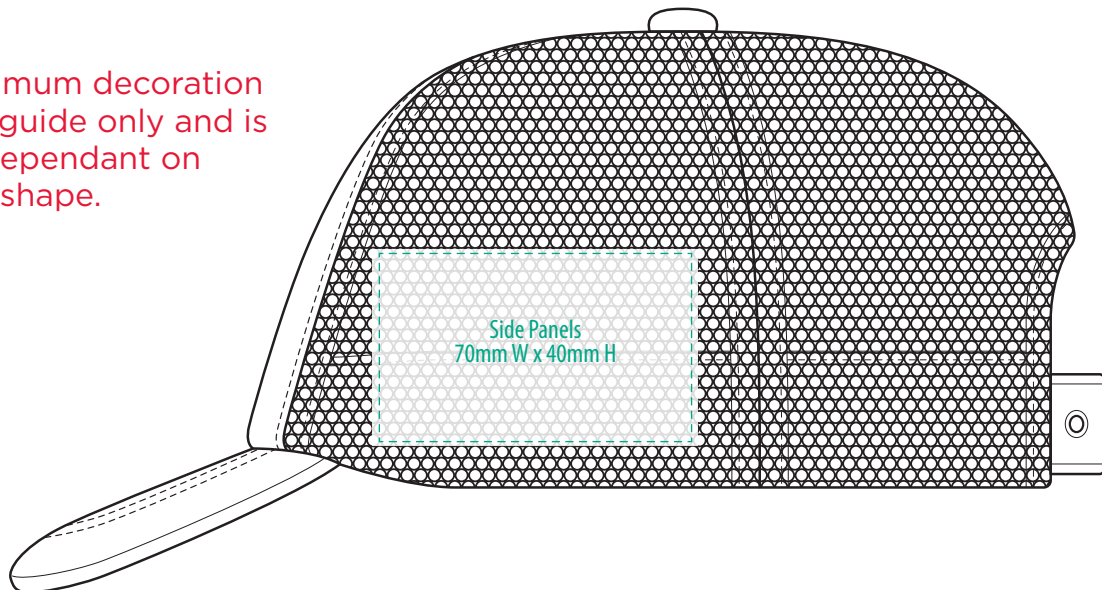

A2600

COLOUR

A2600

NOTE:

The maximum decoration area is a guide only and is greatly dependant on the logo shape.

EMBROIDERY

A2600

NOTE:

The maximum decoration area is a guide only and is greatly dependant on the logo shape.

SUPACOLOUR

A2600

NOTE:

The maximum decoration area is a guide only and is greatly dependant on the logo shape.

SUPASUB/SUPAETCH/SUPAFLEX