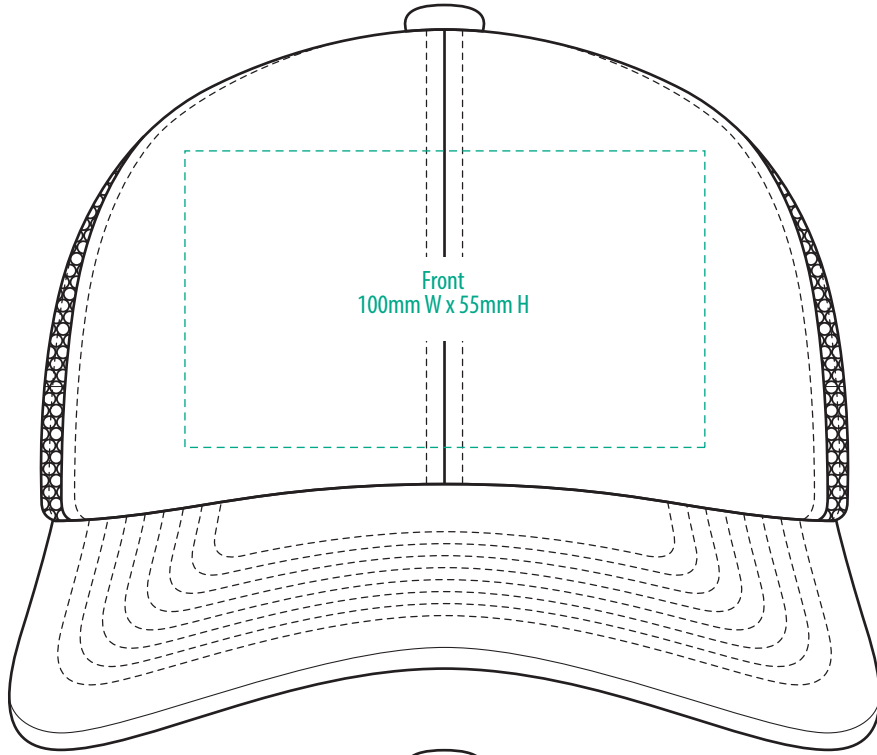

A2600

COLOUR

A2600

NOTE:

The maximum decoration area is a guide only and is greatly dependant on the logo shape.

EMBROIDERY

A2600

NOTE:

The maximum decoration area is a guide only and is greatly dependant on the logo shape.

SUPACOLOUR

A2600

NOTE:

The maximum decoration area is a guide only and is greatly dependant on the logo shape.

SUPASUB/SUPAETCH/SUPAFLEX