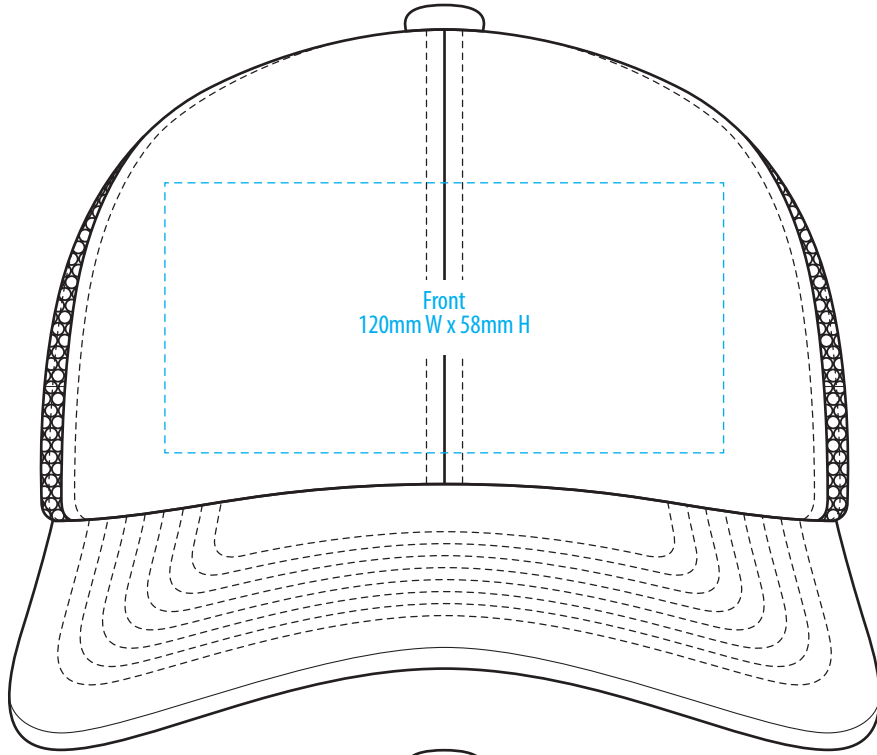

A2600

COLOUR

A2600

NOTE:

The maximum decoration area is a guide only and is greatly dependant on the logo shape.

EMBROIDERY

A2600

NOTE:

The maximum decoration area is a guide only and is greatly dependant on the logo shape.

SUPACOLOUR

A2600

NOTE:

The maximum decoration area is a guide only and is greatly dependant on the logo shape.

SUPASUB/SUPAETCH/SUPAFLEX