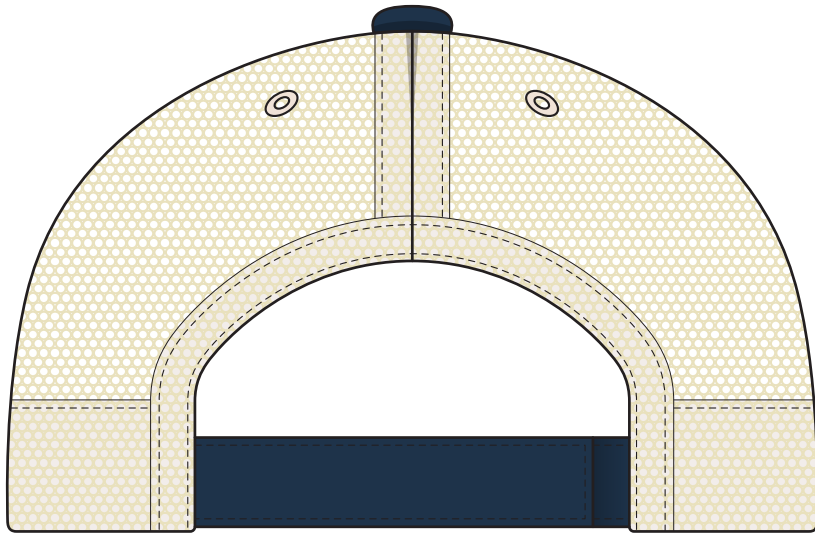

A2100

COLOUR

A2100

NOTE:

The maximum decoration area is a guide only and is greatly dependant on the logo shape.

EMBROIDERY

A2100

NOTE:

The maximum decoration area is a guide only and is greatly dependant on the logo shape.

SUPACOLOUR

A2100

NOTE:

The maximum decoration area is a guide only and is greatly dependant on the logo shape.

SUPASUB/SUPAETCH/SUPAFLEX