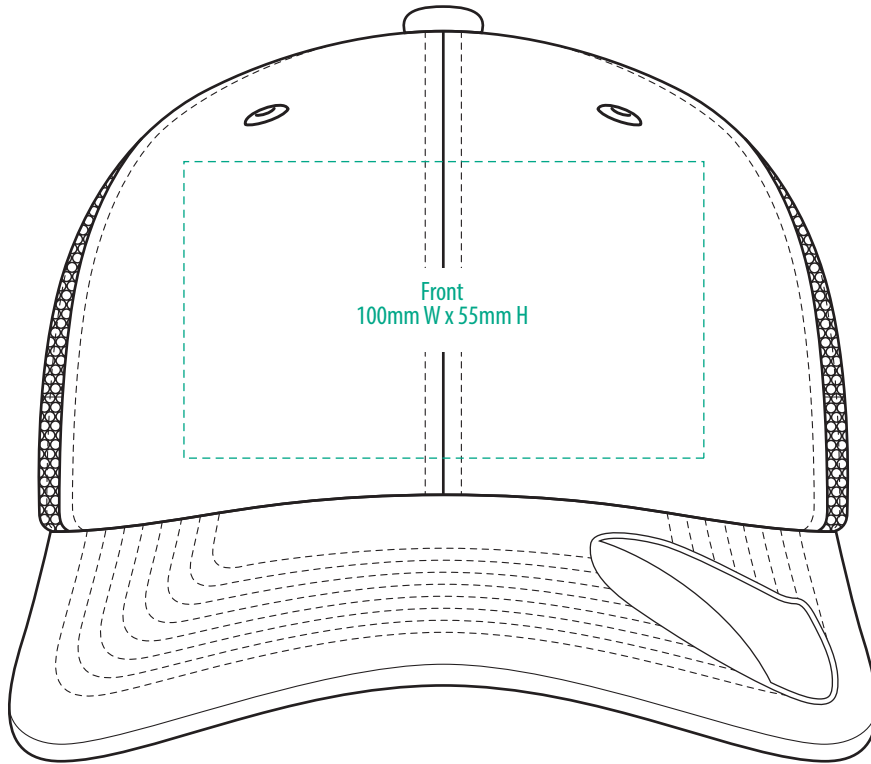

A2100

COLOUR

A2100

NOTE:

The maximum decoration area is a guide only and is greatly dependant on the logo shape.

EMBROIDERY

A2100

NOTE:

The maximum decoration area is a guide only and is greatly dependant on the logo shape.

SUPACOLOUR

A2100

NOTE:

The maximum decoration area is a guide only and is greatly dependant on the logo shape.

SUPASUB/SUPAETCH/SUPAFLEX