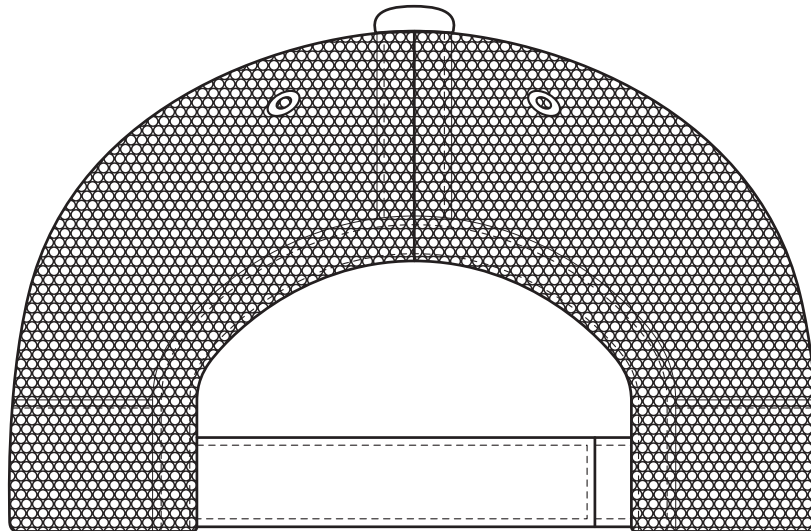

A2100

COLOUR

A2100

NOTE:

The maximum decoration area is a guide only and is greatly dependant on the logo shape.

EMBROIDERY

A2100

NOTE:

The maximum decoration area is a guide only and is greatly dependant on the logo shape.

SUPACOLOUR

A2100

NOTE:

The maximum decoration area is a guide only and is greatly dependant on the logo shape.

SUPASUB/SUPAETCH/SUPAFLEX