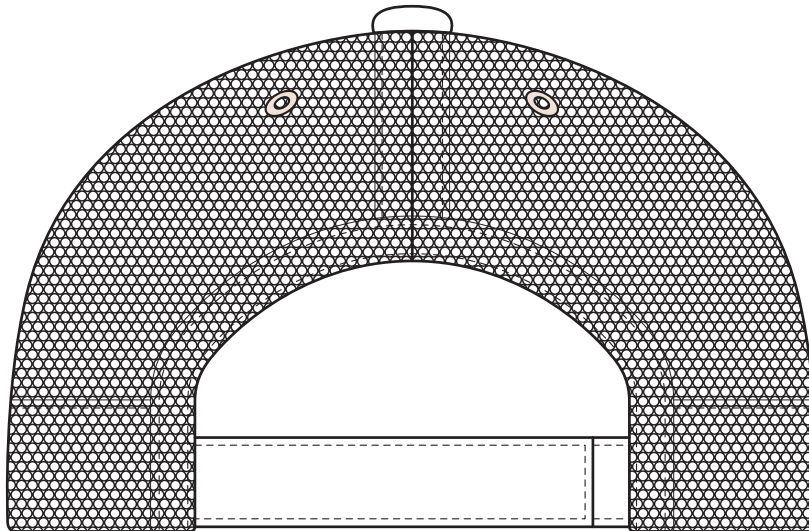

A2100

COLOUR

A2100

NOTE:

The maximum decoration area is a guide only and is greatly dependant on the logo shape.

EMBROIDERY

A2100

NOTE:

The maximum decoration area is a guide only and is greatly dependant on the logo shape.

SUPACOLOUR

A2100

NOTE:

The maximum decoration area is a guide only and is greatly dependant on the logo shape.

SUPASUB/SUPAETCH/SUPAFLEX