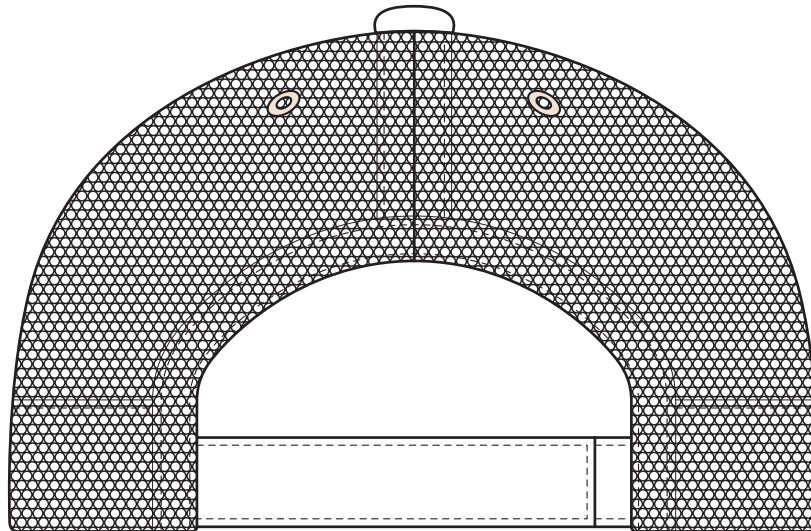

A2100

COLOUR

A2100

NOTE:

The maximum decoration area is a guide only and is greatly dependant on the logo shape.

EMBROIDERY

A2100

NOTE:

The maximum decoration area is a guide only and is greatly dependant on the logo shape.

SUPACOLOUR

A2100

NOTE:

The maximum decoration area is a guide only and is greatly dependant on the logo shape.

SUPASUB/SUPAETCH/SUPAFLEX