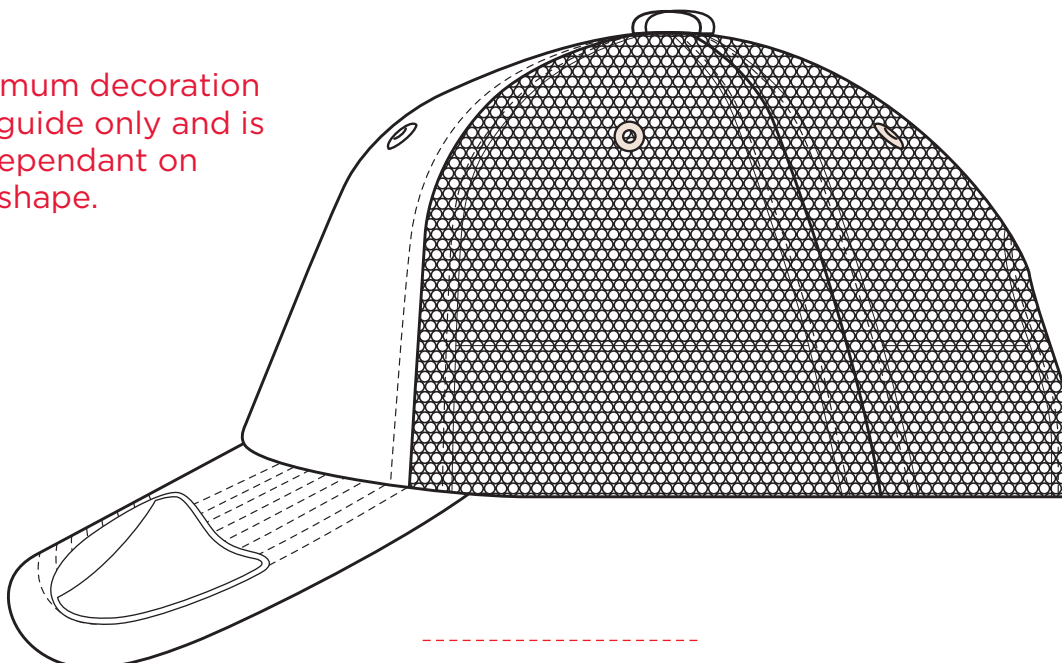

A2100

COLOUR

A2100

NOTE:

The maximum decoration area is a guide only and is greatly dependant on the logo shape.

EMBROIDERY

A2100

NOTE:

The maximum decoration area is a guide only and is greatly dependant on the logo shape.

SUPACOLOUR

A2100

NOTE:

The maximum decoration area is a guide only and is greatly dependant on the logo shape.

SUPASUB/SUPAETCH/SUPAFLEX