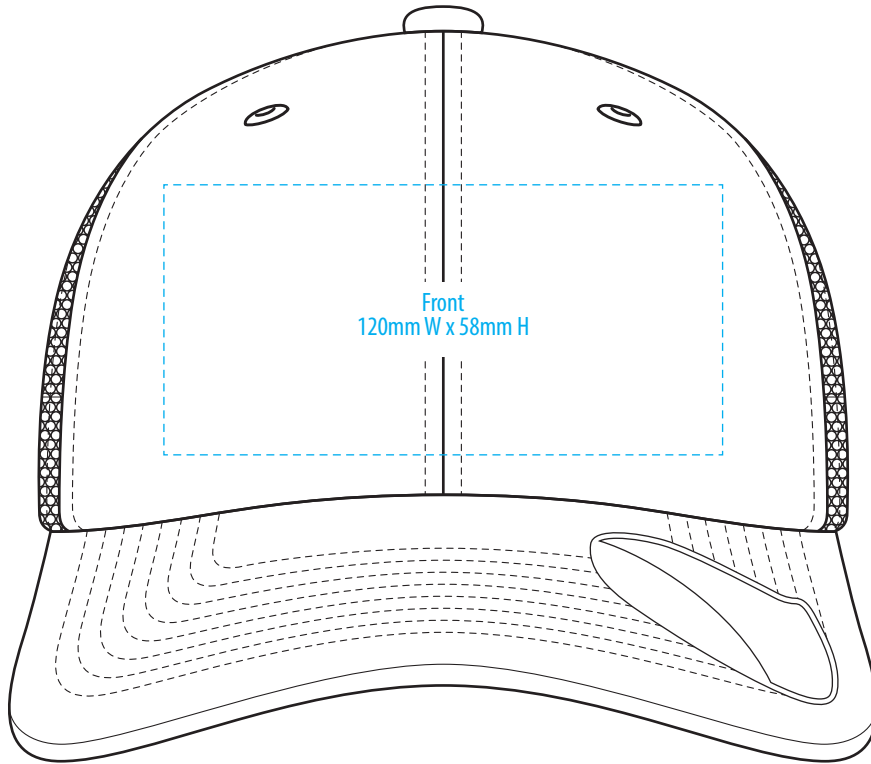

A2100

COLOUR

A2100

NOTE:

The maximum decoration area is a guide only and is greatly dependant on the logo shape.

EMBROIDERY

A2100

NOTE:

The maximum decoration area is a guide only and is greatly dependant on the logo shape.

SUPACOLOUR

A2100

NOTE:

The maximum decoration area is a guide only and is greatly dependant on the logo shape.

SUPASUB/SUPAETCH/SUPAFLEX