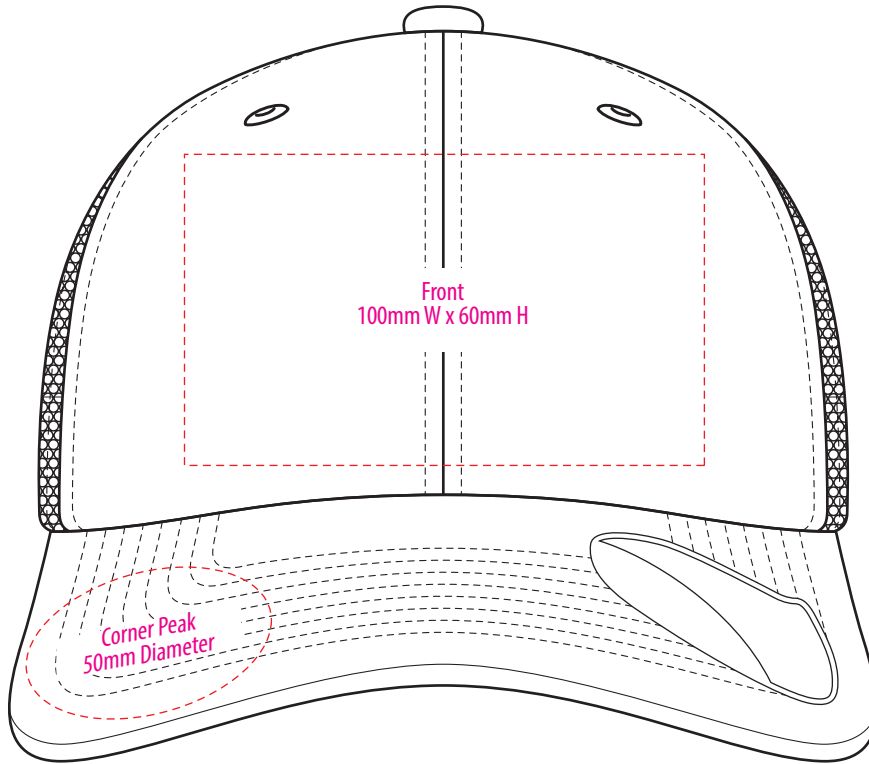

A2100

COLOUR

A2100

NOTE:

The maximum decoration area is a guide only and is greatly dependant on the logo shape.

EMBROIDERY

A2100

NOTE:

The maximum decoration area is a guide only and is greatly dependant on the logo shape.

SUPACOLOUR

A2100

NOTE:

The maximum decoration area is a guide only and is greatly dependant on the logo shape.

SUPASUB/SUPAETCH/SUPAFLEX