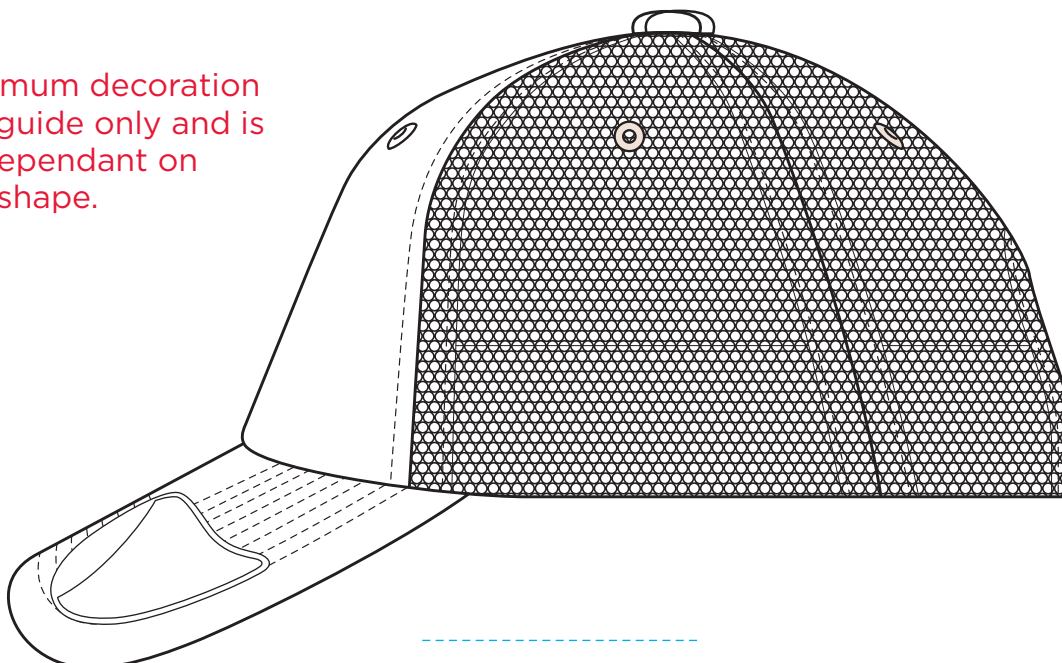

A2100

COLOUR

A2100

NOTE:

The maximum decoration area is a guide only and is greatly dependant on the logo shape.

EMBROIDERY

A2100

NOTE:

The maximum decoration area is a guide only and is greatly dependant on the logo shape.

SUPACOLOUR

A2100

NOTE:

The maximum decoration area is a guide only and is greatly dependant on the logo shape.

SUPASUB/SUPAETCH/SUPAFLEX