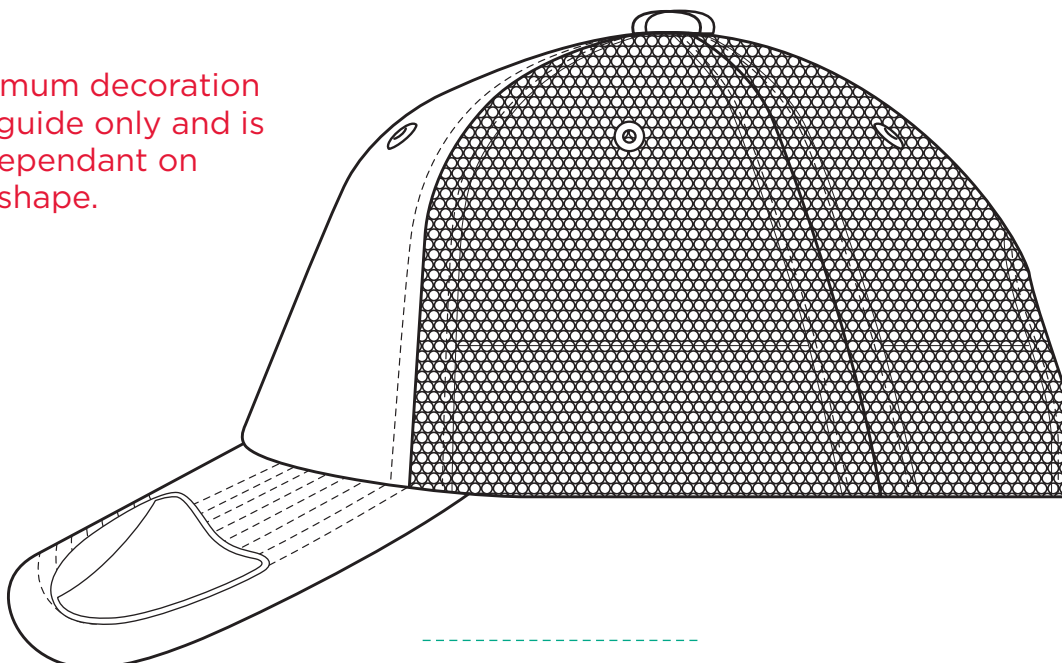

A2100

COLOUR

A2100

NOTE:

The maximum decoration area is a guide only and is greatly dependant on the logo shape.

EMBROIDERY

A2100

NOTE:

The maximum decoration area is a guide only and is greatly dependant on the logo shape.

SUPACOLOUR

A2100

NOTE:

The maximum decoration area is a guide only and is greatly dependant on the logo shape.

SUPASUB/SUPAETCH/SUPAFLEX