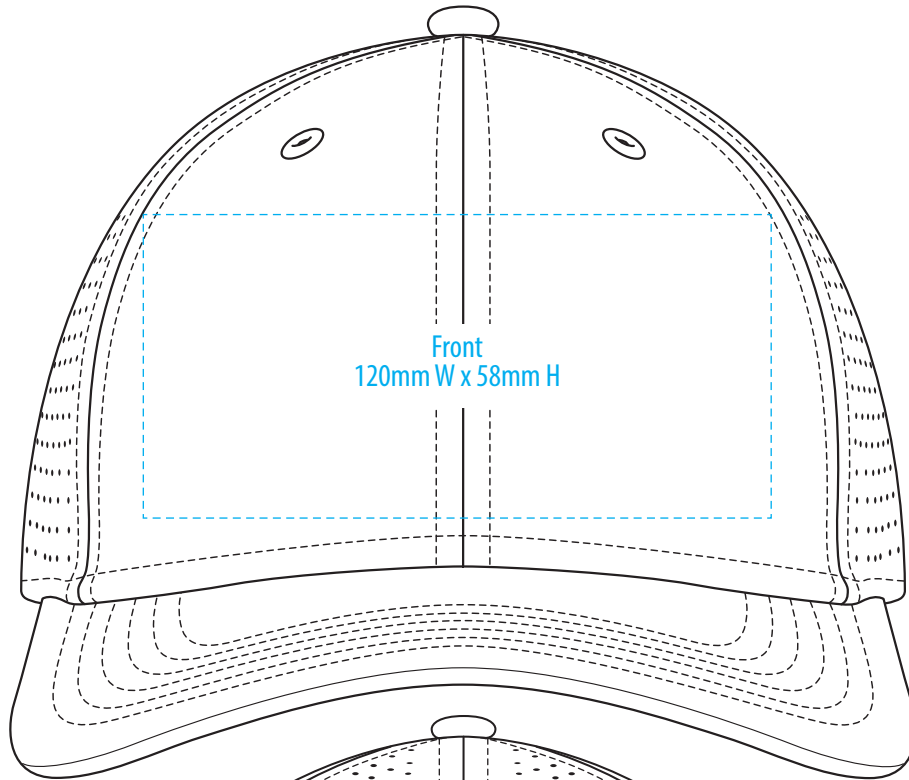

A1200

COLOUR

A1200

NOTE:
The maximum decoration area is a guide only and is greatly dependant on the logo shape.

SUPASUB/SUPAETCH/SUPAFLEX

A1200

NOTE:
The maximum decoration area is a guide only and is greatly dependant on the logo shape.

SUPACOLOUR

A1200

NOTE:
The maximum decoration area is a guide only and is greatly dependant on the logo shape.

EMBROIDERY