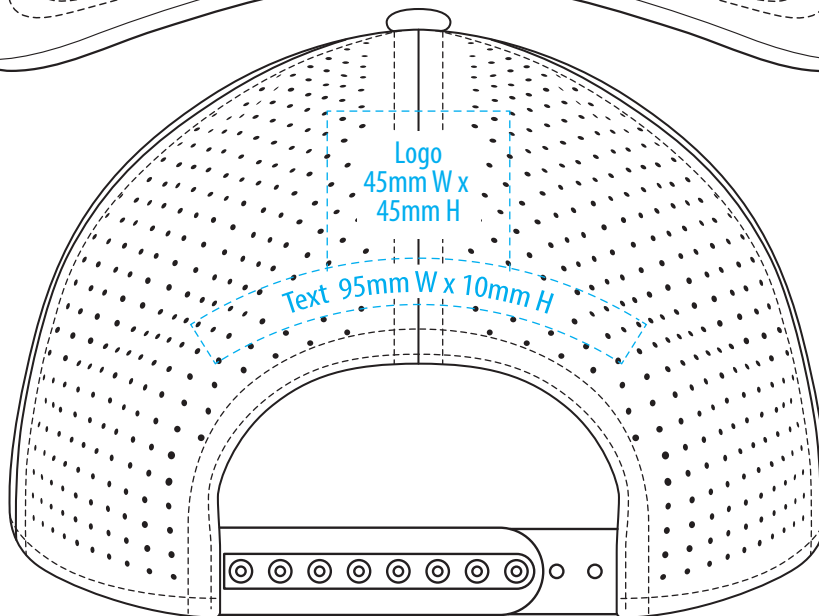

A1200

COLOUR

A1200

NOTE:
The maximum decoration area is a guide only and is greatly dependant on the logo shape.

SUPASUB/SUPAETCH/SUPAFLEX

A1200

NOTE:
The maximum decoration area is a guide only and is greatly dependant on the logo shape.

SUPACOLOUR

A1200

NOTE:
The maximum decoration area is a guide only and is greatly dependant on the logo shape.

EMBROIDERY