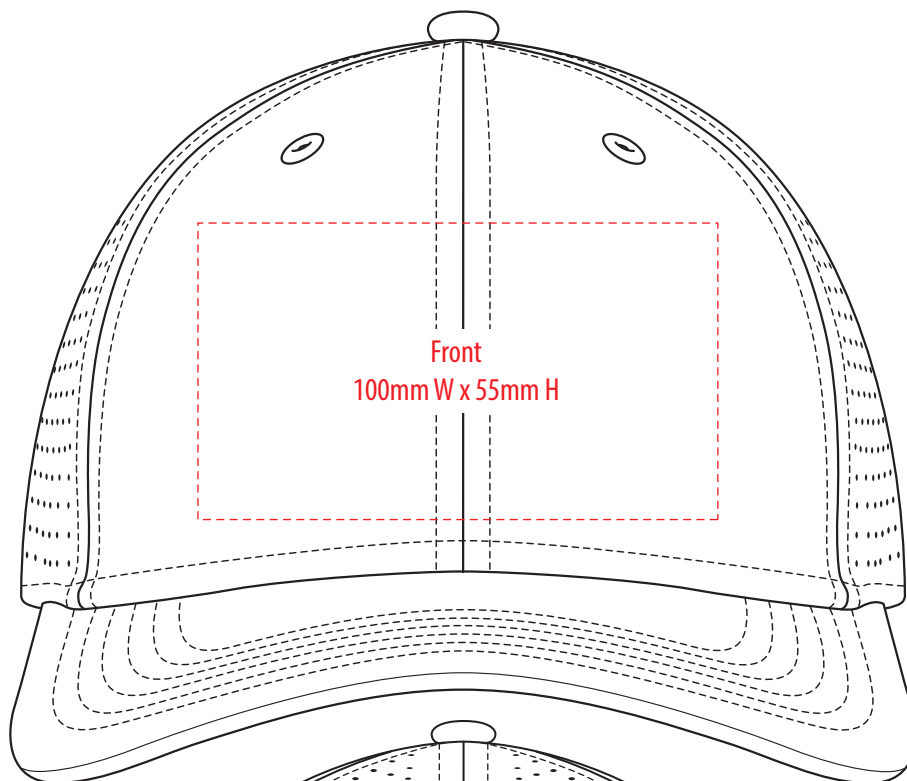

A1200

COLOUR

A1200

NOTE:
The maximum decoration area is a guide only and is greatly dependant on the logo shape.

SUPASUB/SUPAETCH/SUPAFLEX

A1200

NOTE:
The maximum decoration area is a guide only and is greatly dependant on the logo shape.

SUPACOLOUR

A1200

NOTE:
The maximum decoration area is a guide only and is greatly dependant on the logo shape.

EMBROIDERY