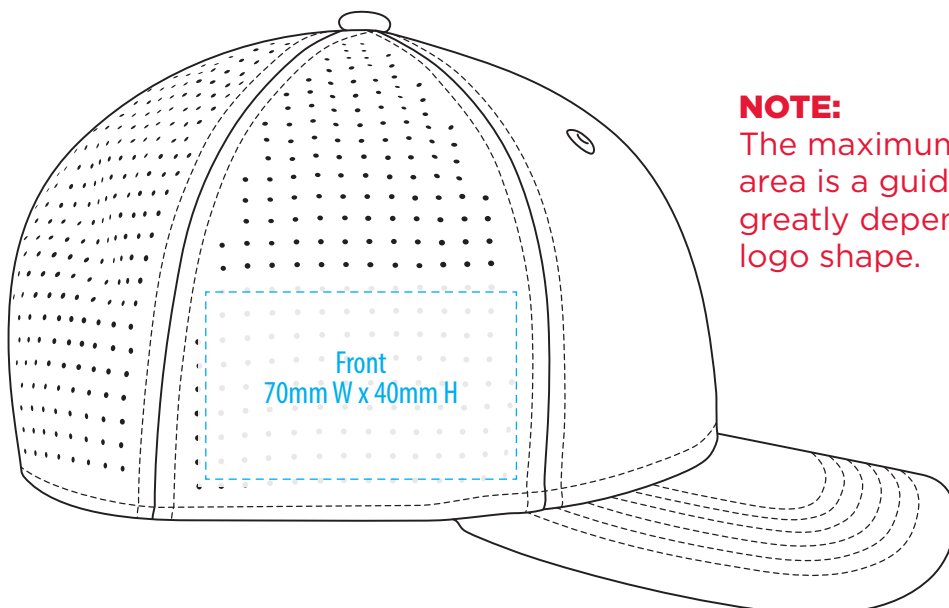

A1200

COLOUR

A1200

NOTE:
The maximum decoration area is a guide only and is greatly dependant on the logo shape.

SUPASUB/SUPAETCH/SUPAFLEX

A1200

NOTE:
The maximum decoration area is a guide only and is greatly dependant on the logo shape.

SUPACOLOUR

A1200

NOTE:
The maximum decoration area is a guide only and is greatly dependant on the logo shape.

EMBROIDERY