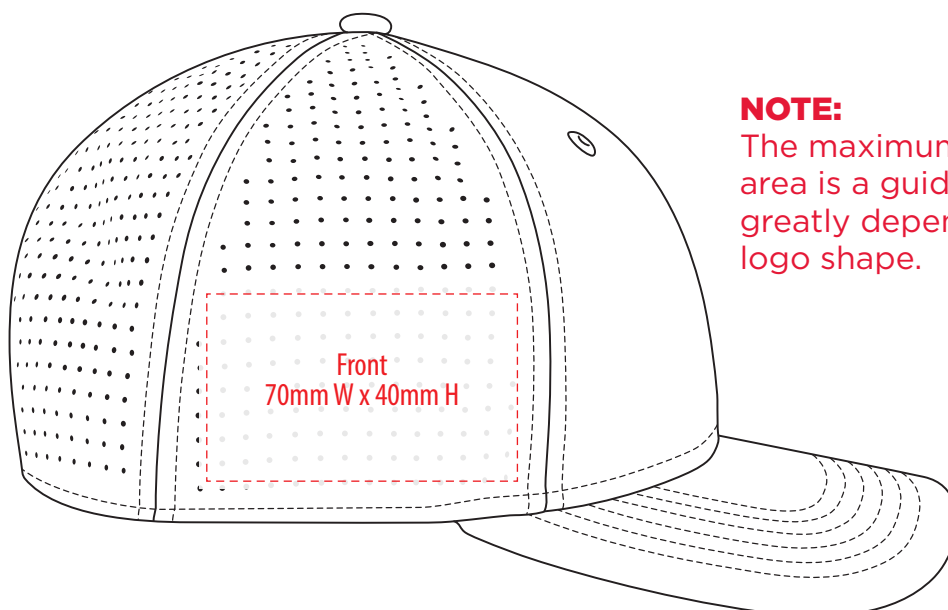

A1200

COLOUR

A1200

NOTE:
The maximum decoration area is a guide only and is greatly dependant on the logo shape.

SUPASUB/SUPAETCH/SUPAFLEX

A1200

NOTE:
The maximum decoration area is a guide only and is greatly dependant on the logo shape.

SUPACOLOUR

A1200

NOTE:
The maximum decoration area is a guide only and is greatly dependant on the logo shape.

EMBROIDERY