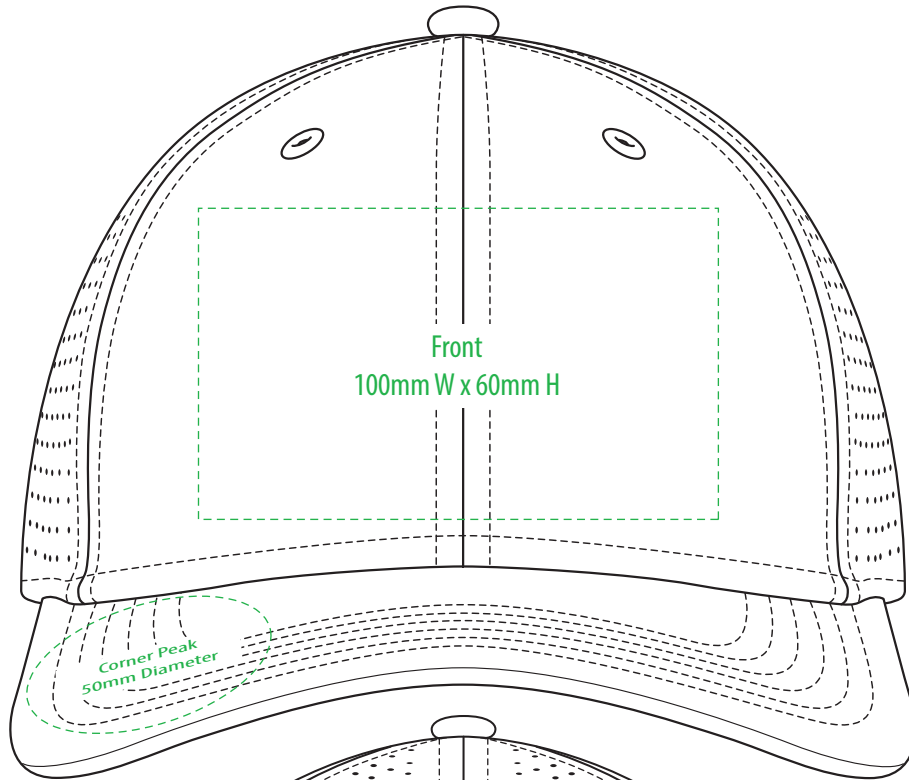

A1200

COLOUR

A1200

NOTE:
The maximum decoration area is a guide only and is greatly dependant on the logo shape.

SUPASUB/SUPAETCH/SUPAFLEX

A1200

NOTE:
The maximum decoration area is a guide only and is greatly dependant on the logo shape.

SUPACOLOUR

A1200

NOTE:
The maximum decoration area is a guide only and is greatly dependant on the logo shape.

EMBROIDERY