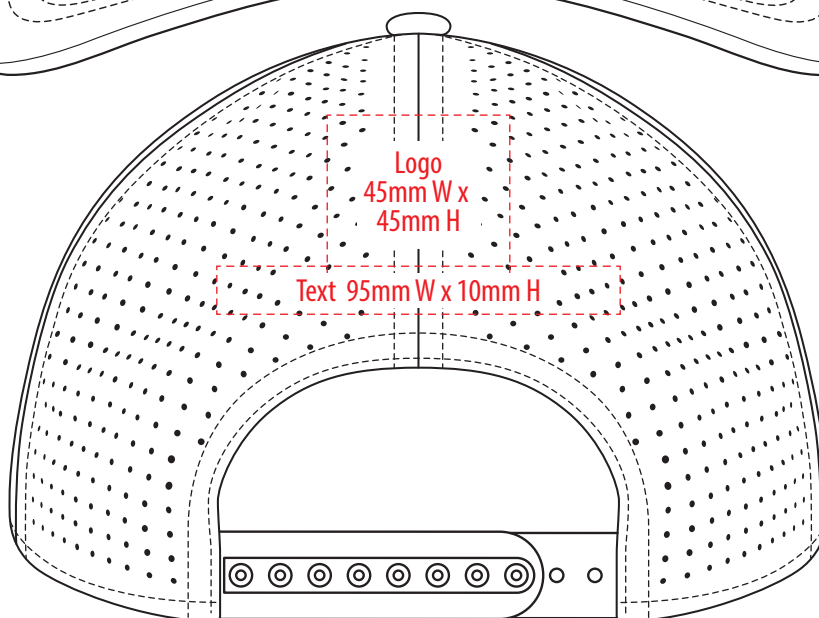

A1200

COLOUR

A1200

NOTE:
The maximum decoration area is a guide only and is greatly dependant on the logo shape.

SUPASUB/SUPAETCH/SUPAFLEX

A1200

NOTE:
The maximum decoration area is a guide only and is greatly dependant on the logo shape.

SUPACOLOUR

A1200

NOTE:
The maximum decoration area is a guide only and is greatly dependant on the logo shape.

EMBROIDERY