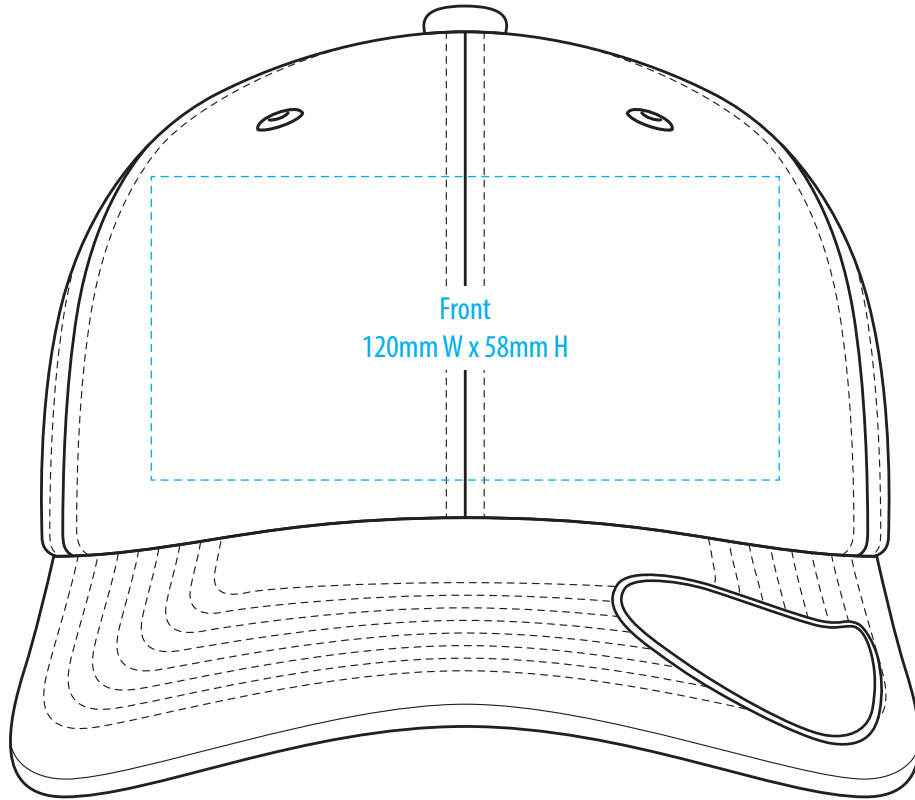

# A1000

**NOTE:**

The maximum decoration area is a guide only and is greatly dependant on the logo shape.

-----  
SUPASUB/SUPAETCH/SUPAFLEX

# A1000

**NOTE:**

The maximum decoration area is a guide only and is greatly dependant on the logo shape.

-----  
SUPACLOUR

# A1000

**NOTE:**

The maximum decoration area is a guide only and is greatly dependant on the logo shape.

-----  
EMBROIDERY