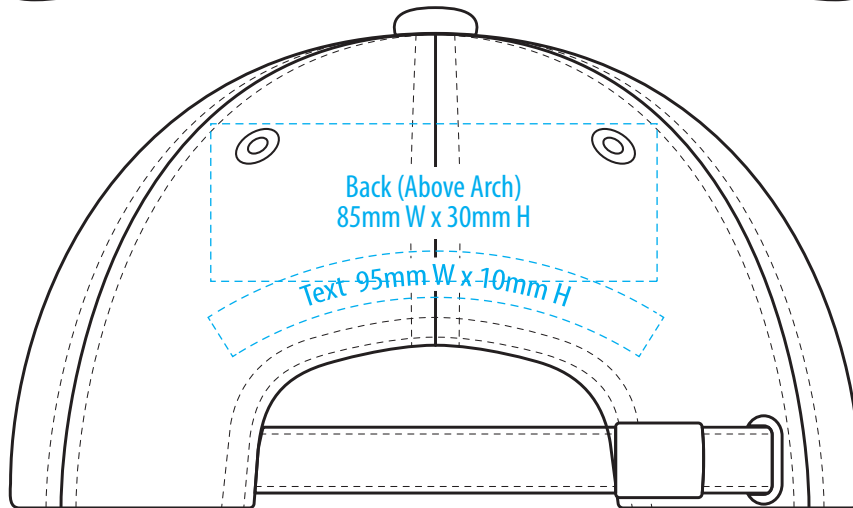

# A1000

**NOTE:**

The maximum decoration area is a guide only and is greatly dependant on the logo shape.

-----  
SUPASUB/SUPAETCH/SUPAFLEX

# A1000

**NOTE:**

The maximum decoration area is a guide only and is greatly dependant on the logo shape.

-----  
SUPACLOUR

# A1000

**NOTE:**

The maximum decoration area is a guide only and is greatly dependant on the logo shape.

-----  
EMBROIDERY