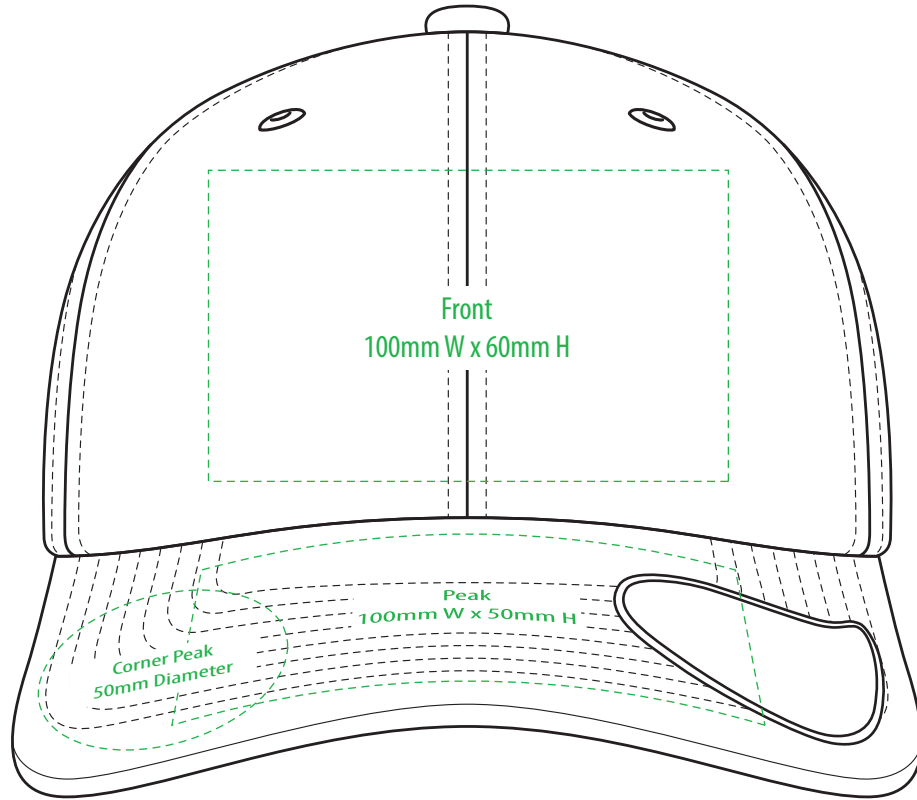

# A1000

**NOTE:**

The maximum decoration area is a guide only and is greatly dependant on the logo shape.

-----  
SUPASUB/SUPAETCH/SUPAFLEX

# A1000

**NOTE:**

The maximum decoration area is a guide only and is greatly dependant on the logo shape.

-----  
SUPACLOUR

# A1000

**NOTE:**

The maximum decoration area is a guide only and is greatly dependant on the logo shape.

-----  
EMBROIDERY