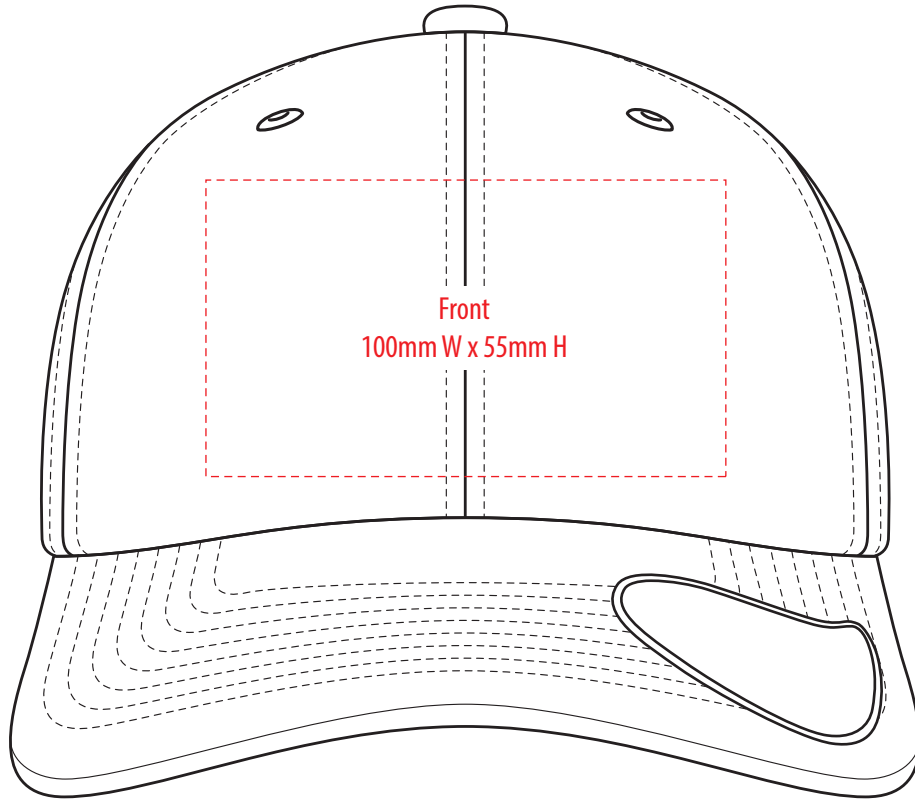

# A1000

-----  
COLOUR

# A1000

**NOTE:**

The maximum decoration area is a guide only and is greatly dependant on the logo shape.

-----  
SUPASUB/SUPAETCH/SUPAFLEX

# A1000

**NOTE:**

The maximum decoration area is a guide only and is greatly dependant on the logo shape.

-----  
SUPACLOUR

# A1000

**NOTE:**

The maximum decoration area is a guide only and is greatly dependant on the logo shape.

-----  
EMBROIDERY