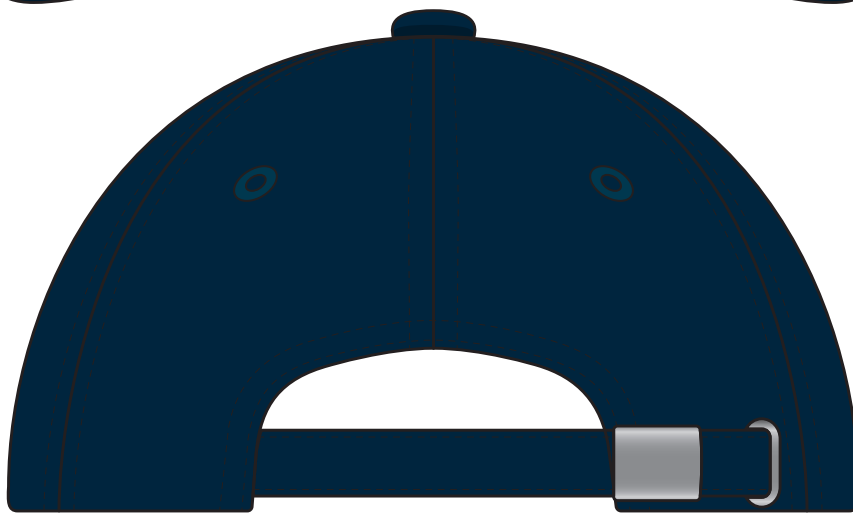

# A1000

-----  
COLOUR

# A1000

**NOTE:**

The maximum decoration area is a guide only and is greatly dependant on the logo shape.

-----  
SUPASUB/SUPAETCH/SUPAFLEX

# A1000

**NOTE:**

The maximum decoration area is a guide only and is greatly dependant on the logo shape.

-----  
SUPACLOUR

# A1000

**NOTE:**

The maximum decoration area is a guide only and is greatly dependant on the logo shape.

-----  
EMBROIDERY