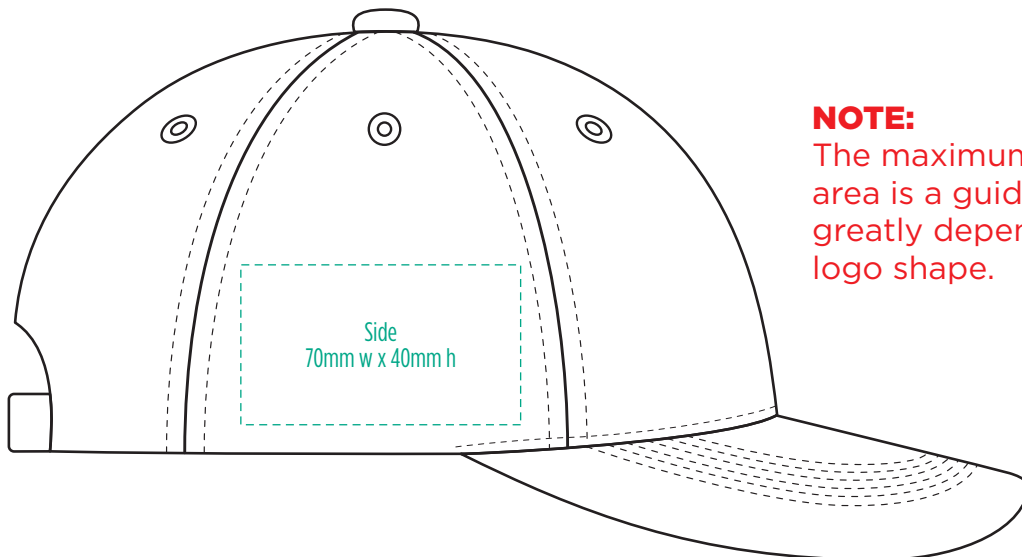

8007

COLOURWAYS

COLOUR

**NOTE:**  
The maximum decoration area is a guide only and is greatly dependant on the logo shape.

-----  
EMBROIDERY

**NOTE:**  
The maximum decoration area is a guide only and is greatly dependant on the logo shape.

8007

**NOTE:**  
The maximum decoration area is a guide only and is greatly dependant on the logo shape.

SUPASUB / SUPAETCH / SUPAFLEX

[ PATCH MUST BE AT LEAST 25MM X 25MM ]