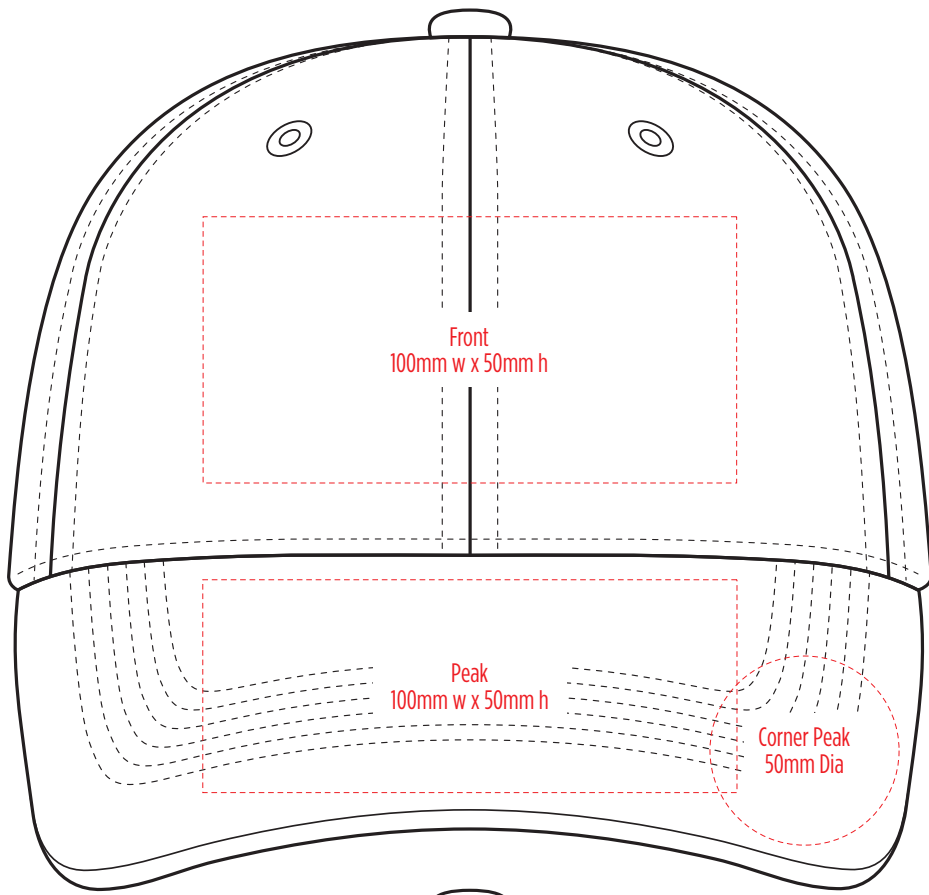

8007

COLOURWAYS

COLOUR

**NOTE:**  
The maximum decoration area is a guide only and is greatly dependant on the logo shape.

-----  
EMBROIDERY

**NOTE:**  
The maximum decoration area is a guide only and is greatly dependant on the logo shape.

8007

**NOTE:**  
The maximum decoration area is a guide only and is greatly dependant on the logo shape.

SUPASUB / SUPAETCH / SUPAFLEX

[ PATCH MUST BE AT LEAST 25MM X 25MM ]