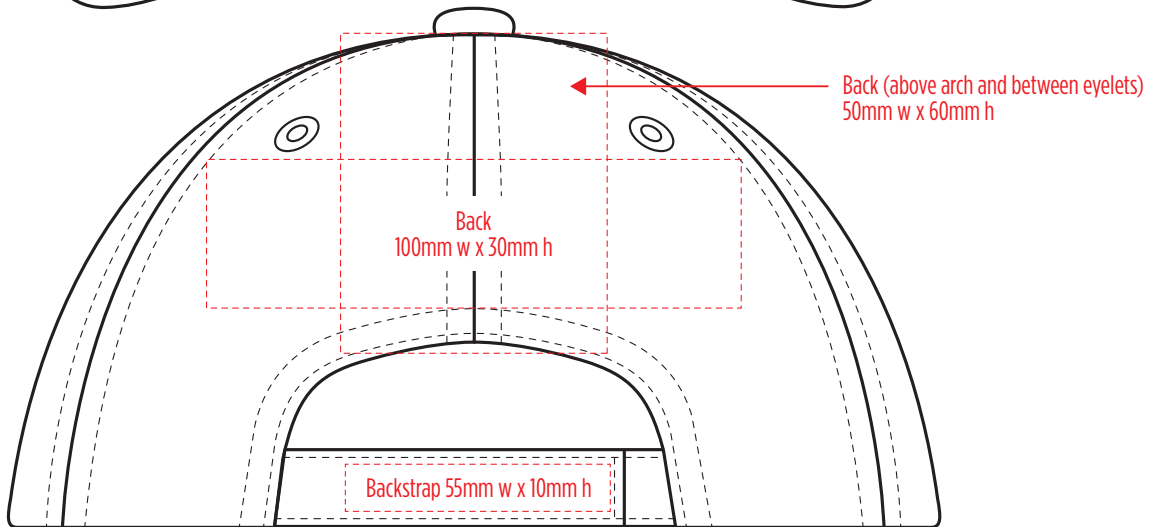

8007

COLOURWAYS

COLOUR

**NOTE:**  
The maximum decoration area is a guide only and is greatly dependant on the logo shape.

-----  
EMBROIDERY

**NOTE:**  
The maximum decoration area is a guide only and is greatly dependant on the logo shape.

8007

**NOTE:**  
The maximum decoration area is a guide only and is greatly dependant on the logo shape.

SUPASUB / SUPAETCH / SUPAFLEX

[ PATCH MUST BE AT LEAST 25MM X 25MM ]