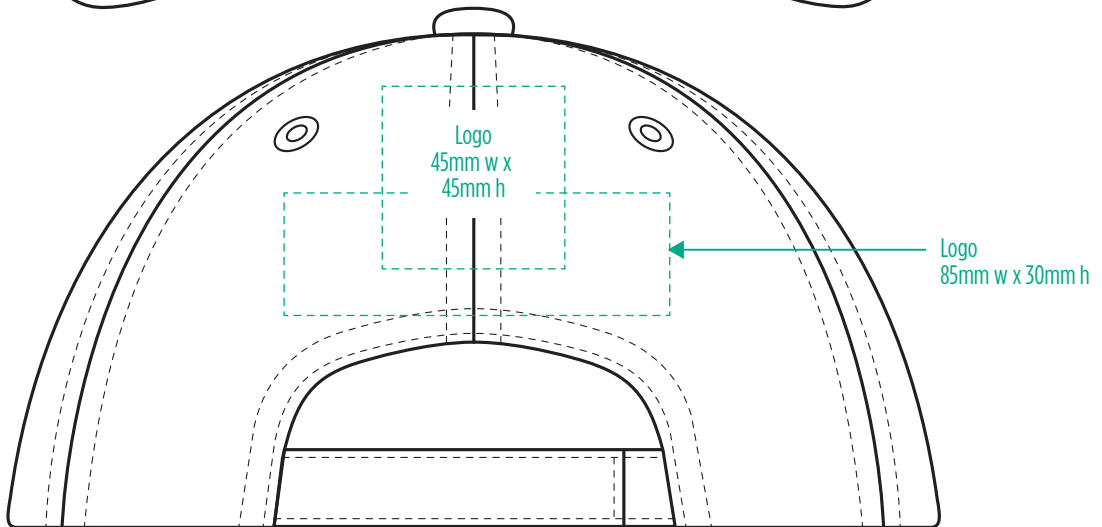

8007

COLOURWAYS

COLOUR

**NOTE:**  
The maximum decoration area is a guide only and is greatly dependant on the logo shape.

-----  
EMBROIDERY

**NOTE:**  
The maximum decoration area is a guide only and is greatly dependant on the logo shape.

8007

**NOTE:**  
The maximum decoration area is a guide only and is greatly dependant on the logo shape.

SUPASUB / SUPAETCH / SUPAFLEX

[ PATCH MUST BE AT LEAST 25MM X 25MM ]