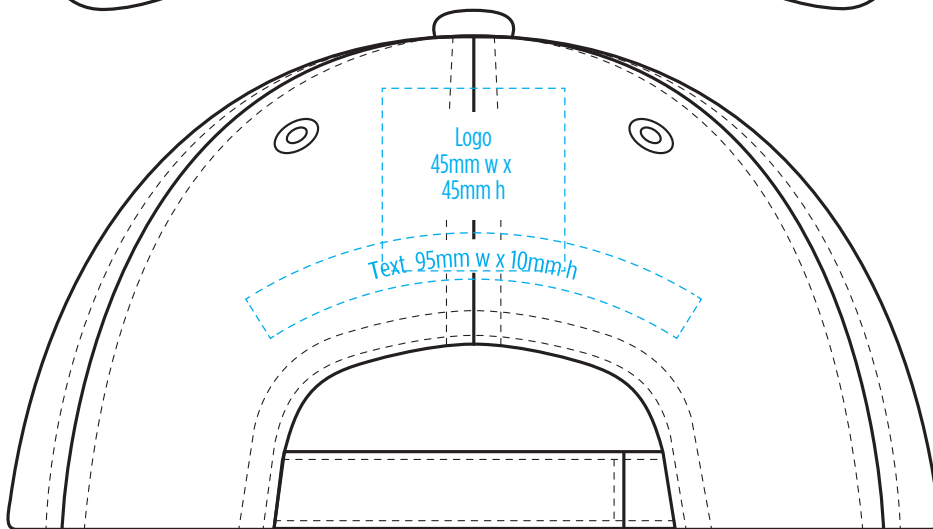

8007

COLOURWAYS

COLOUR

**NOTE:**  
The maximum decoration area is a guide only and is greatly dependant on the logo shape.

-----  
EMBROIDERY

**NOTE:**  
The maximum decoration area is a guide only and is greatly dependant on the logo shape.

8007

**NOTE:**  
The maximum decoration area is a guide only and is greatly dependant on the logo shape.

SUPASUB / SUPAETCH / SUPAFLEX

[ PATCH MUST BE AT LEAST 25MM X 25MM ]