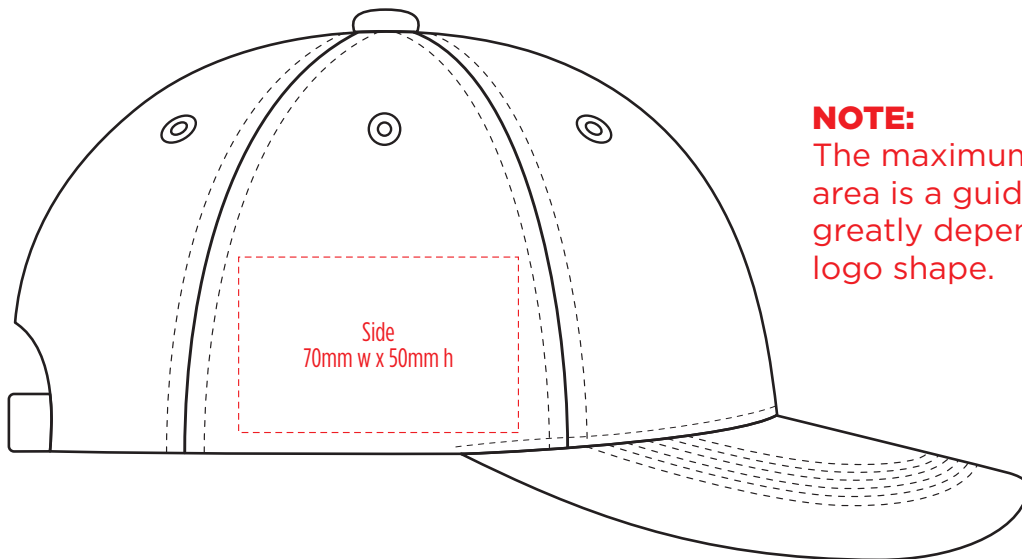

8007

COLOURWAYS

COLOUR

**NOTE:**  
The maximum decoration area is a guide only and is greatly dependant on the logo shape.

-----  
EMBROIDERY

**NOTE:**  
The maximum decoration area is a guide only and is greatly dependant on the logo shape.

8007

**NOTE:**  
The maximum decoration area is a guide only and is greatly dependant on the logo shape.

SUPASUB / SUPAETCH / SUPAFLEX

[ PATCH MUST BE AT LEAST 25MM X 25MM ]