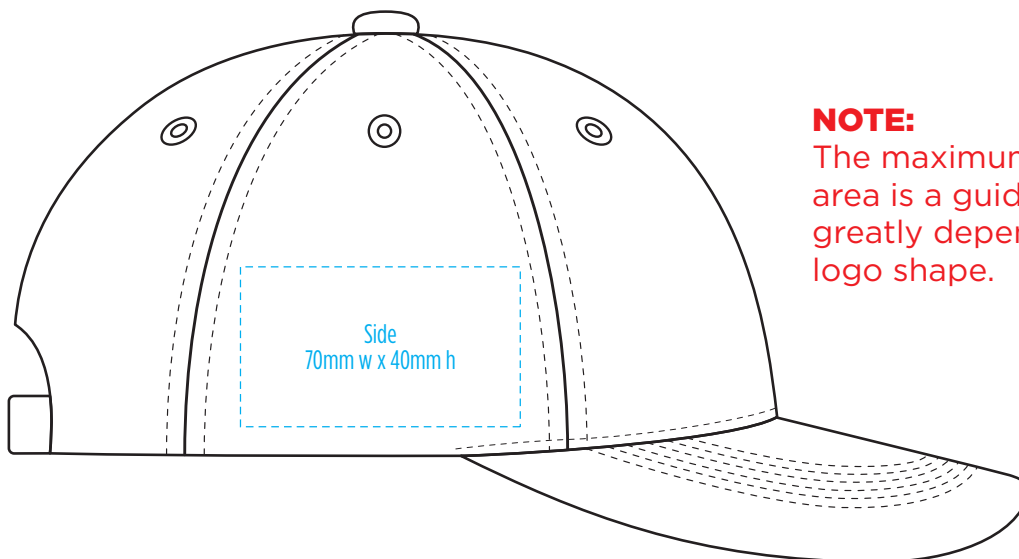

8007

COLOURWAYS

COLOUR

**NOTE:**  
The maximum decoration area is a guide only and is greatly dependant on the logo shape.

-----  
EMBROIDERY

**NOTE:**  
The maximum decoration area is a guide only and is greatly dependant on the logo shape.

8007

**NOTE:**  
The maximum decoration area is a guide only and is greatly dependant on the logo shape.

SUPASUB / SUPAETCH / SUPAFLEX

[ PATCH MUST BE AT LEAST 25MM X 25MM ]