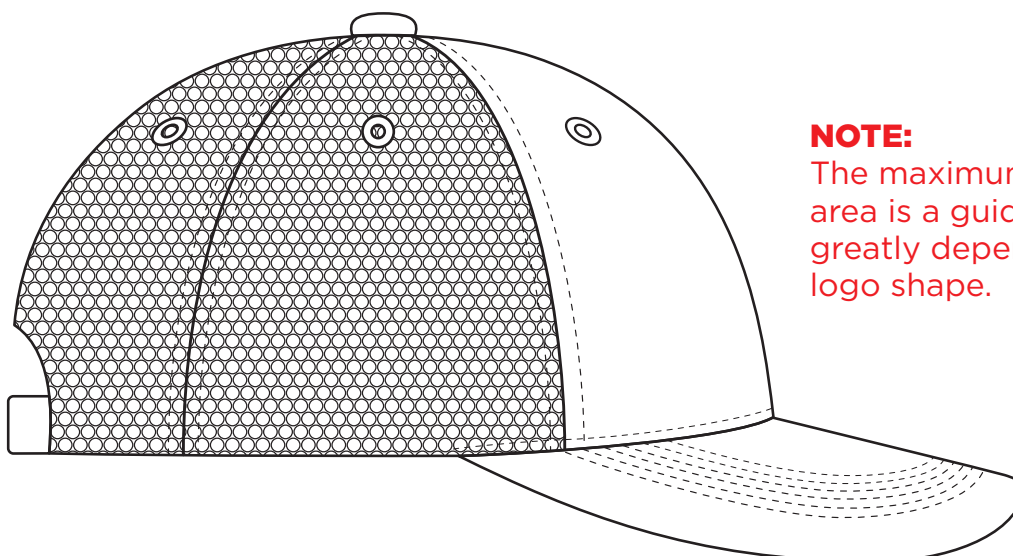

8003

COLOUR

8003

NOTE:
The maximum decoration area is a guide only and is greatly dependant on the logo shape.

EMBROIDERY

8003

NOTE:
The maximum decoration area is a guide only and is greatly dependant on the logo shape.

SUPACOLOUR

8003

NOTE:
The maximum decoration area is a guide only and is greatly dependant on the logo shape.

SUPASUB / SUPAETCH / SUPAFLEX