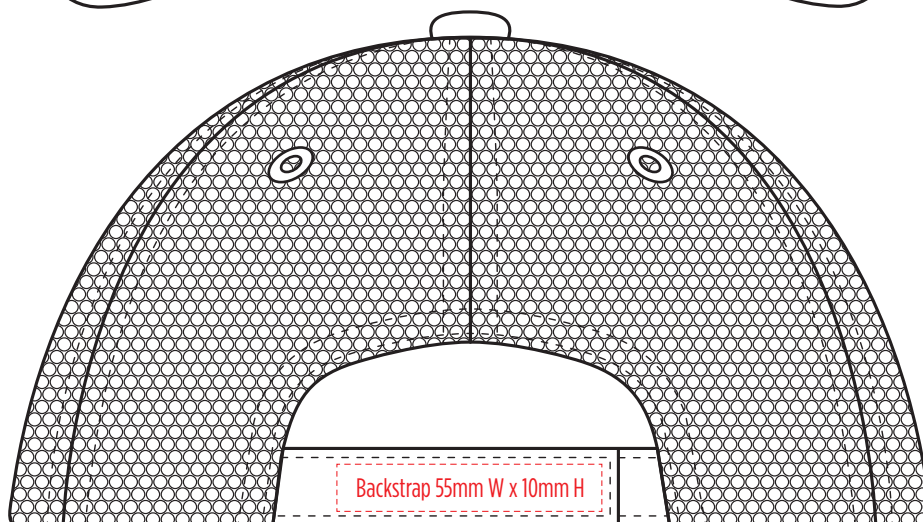

8003

COLOUR

8003

NOTE:
The maximum decoration area is a guide only and is greatly dependant on the logo shape.

EMBROIDERY

8003

NOTE:
The maximum decoration area is a guide only and is greatly dependant on the logo shape.

SUPACOLOUR

8003

NOTE:
The maximum decoration area is a guide only and is greatly dependant on the logo shape.

SUPASUB / SUPAETCH / SUPAFLEX