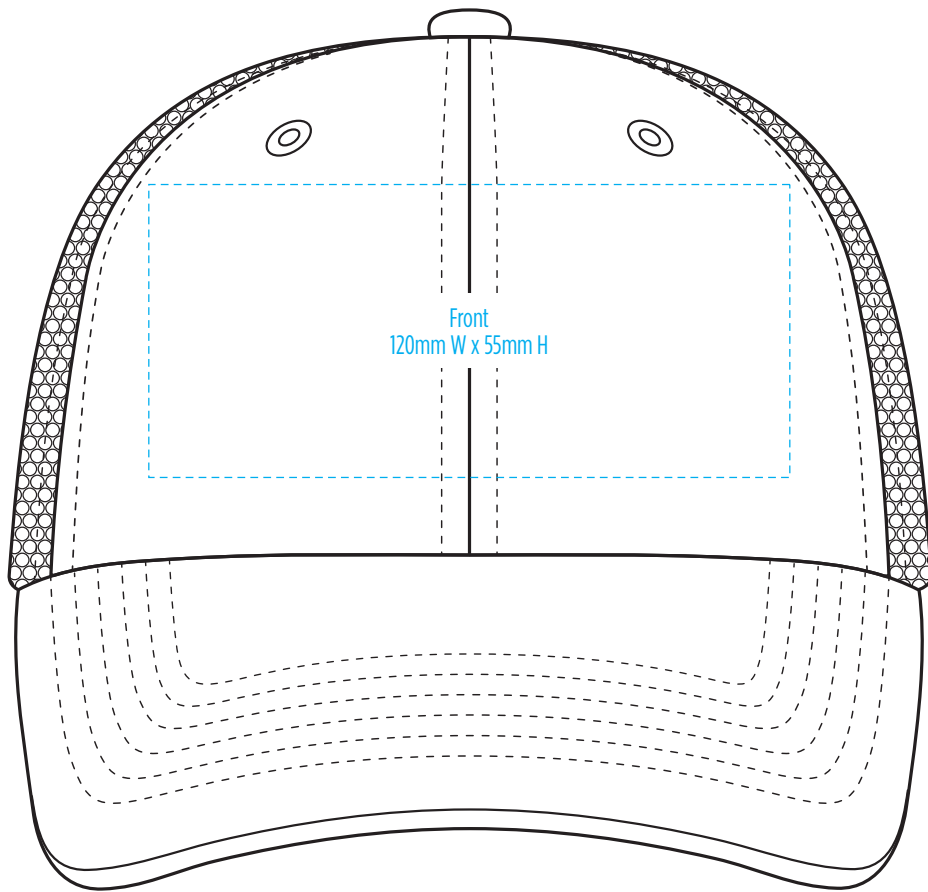

8003

COLOUR

8003

NOTE:
The maximum decoration area is a guide only and is greatly dependant on the logo shape.

EMBROIDERY

8003

NOTE:
The maximum decoration area is a guide only and is greatly dependant on the logo shape.

SUPACOLOUR

8003

NOTE:
The maximum decoration area is a guide only and is greatly dependant on the logo shape.

SUPASUB / SUPAETCH / SUPAFLEX