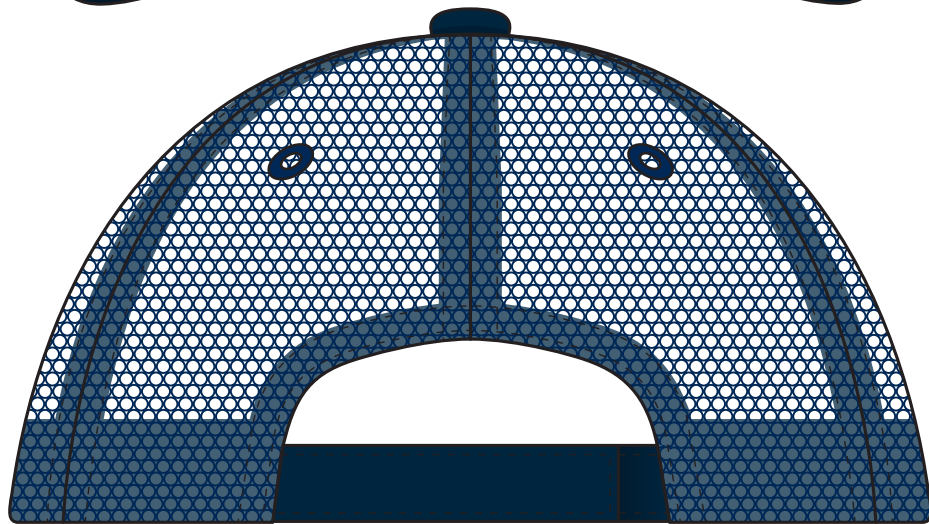

8003

COLOUR

8003

NOTE:
The maximum decoration area is a guide only and is greatly dependant on the logo shape.

EMBROIDERY

8003

NOTE:
The maximum decoration area is a guide only and is greatly dependant on the logo shape.

SUPACOLOUR

8003

NOTE:
The maximum decoration area is a guide only and is greatly dependant on the logo shape.

SUPASUB / SUPAETCH / SUPAFLEX