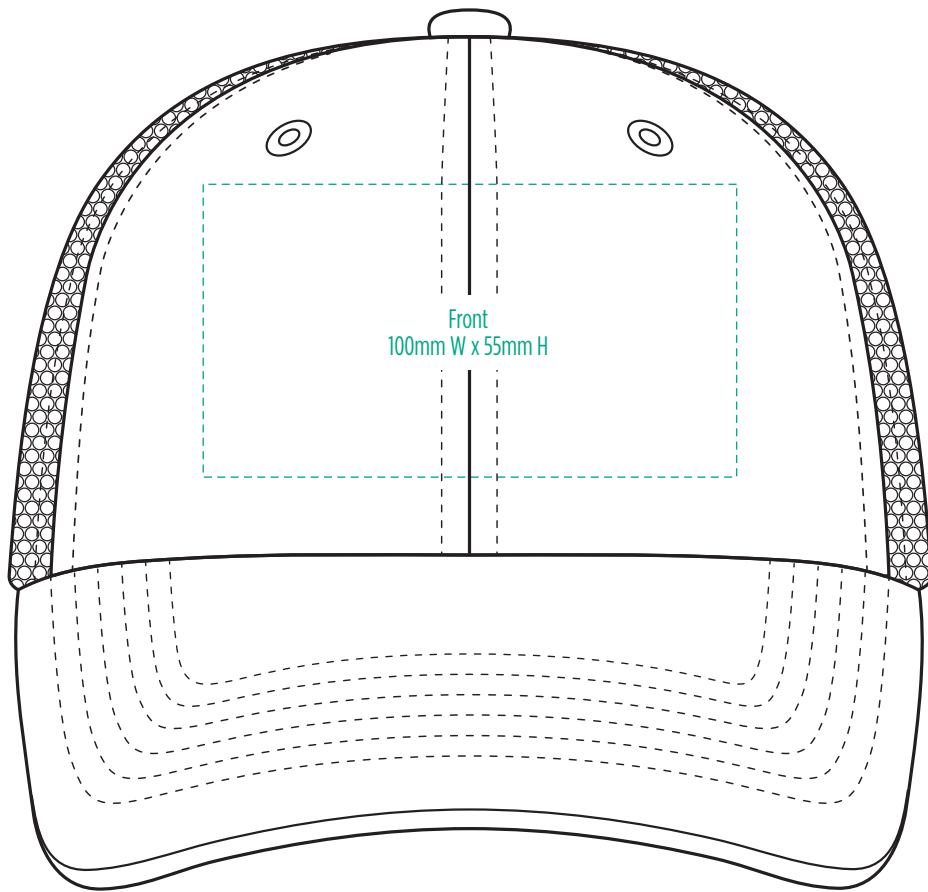

8003

COLOUR

8003

NOTE:
The maximum decoration area is a guide only and is greatly dependant on the logo shape.

EMBROIDERY

8003

NOTE:
The maximum decoration area is a guide only and is greatly dependant on the logo shape.

SUPACOLOUR

8003

NOTE:
The maximum decoration area is a guide only and is greatly dependant on the logo shape.

SUPASUB / SUPAETCH / SUPAFLEX