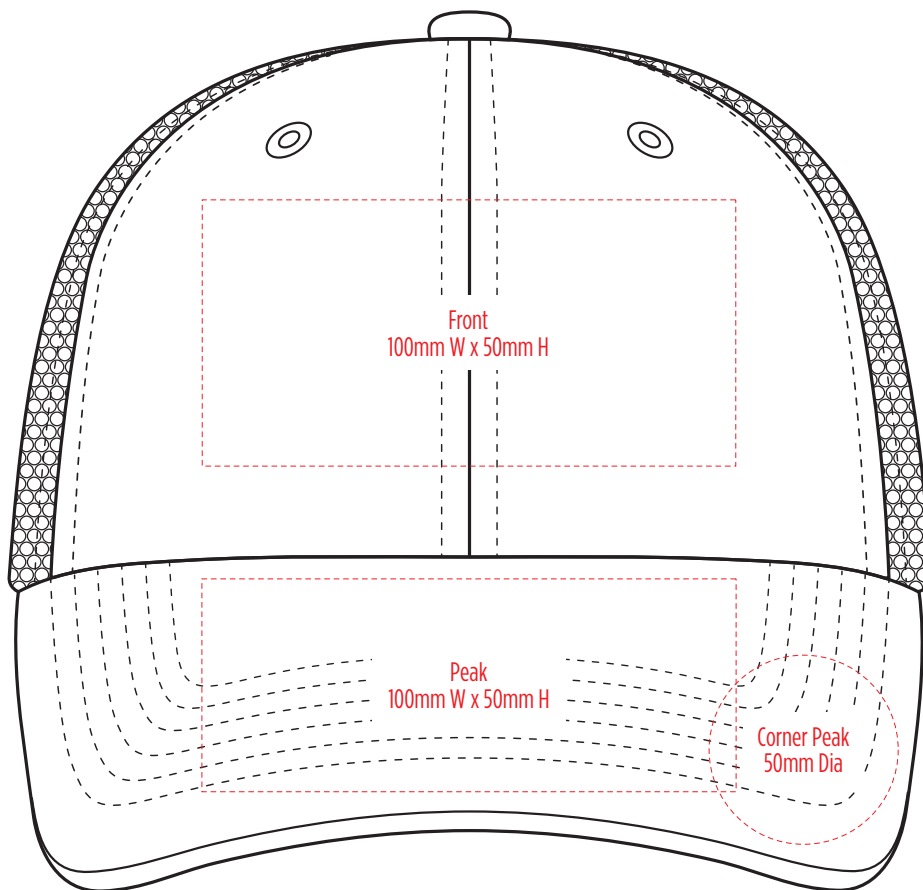

8003

COLOUR

8003

NOTE:
The maximum decoration area is a guide only and is greatly dependant on the logo shape.

EMBROIDERY

8003

NOTE:
The maximum decoration area is a guide only and is greatly dependant on the logo shape.

SUPACOLOUR

8003

NOTE:
The maximum decoration area is a guide only and is greatly dependant on the logo shape.

SUPASUB / SUPAETCH / SUPAFLEX