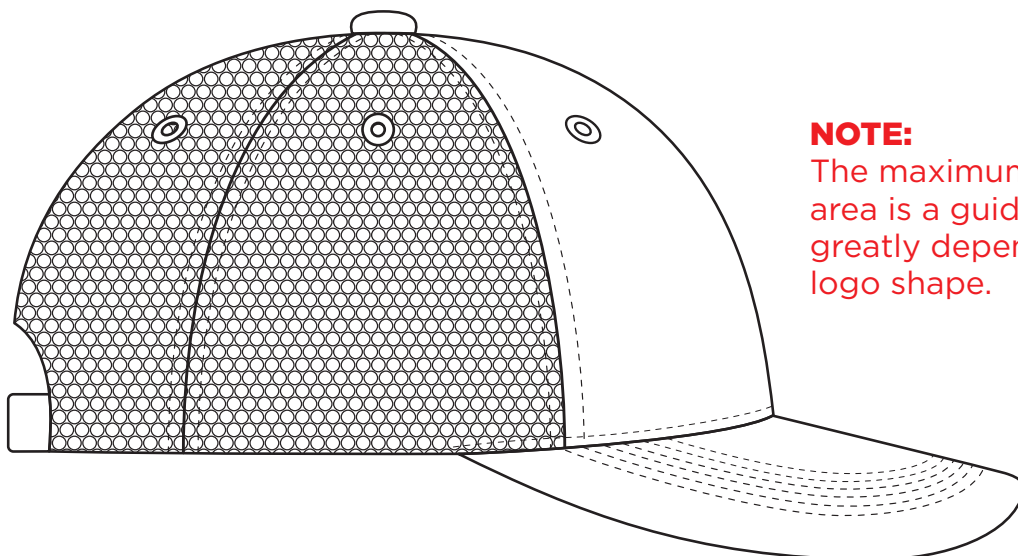

8003

COLOUR

8003

NOTE:
The maximum decoration area is a guide only and is greatly dependant on the logo shape.

EMBROIDERY

8003

NOTE:
The maximum decoration area is a guide only and is greatly dependant on the logo shape.

SUPACOLOUR

8003

NOTE:
The maximum decoration area is a guide only and is greatly dependant on the logo shape.

SUPASUB / SUPAETCH / SUPAFLEX