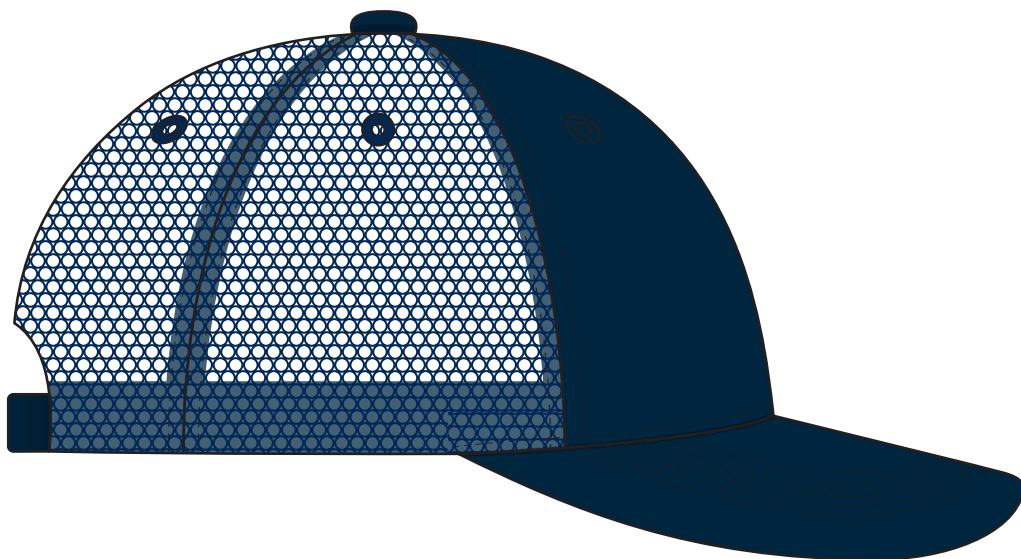

8003

COLOUR

8003

NOTE:
The maximum decoration area is a guide only and is greatly dependant on the logo shape.

EMBROIDERY

8003

NOTE:
The maximum decoration area is a guide only and is greatly dependant on the logo shape.

SUPACOLOUR

8003

NOTE:
The maximum decoration area is a guide only and is greatly dependant on the logo shape.

SUPASUB / SUPAETCH / SUPAFLEX