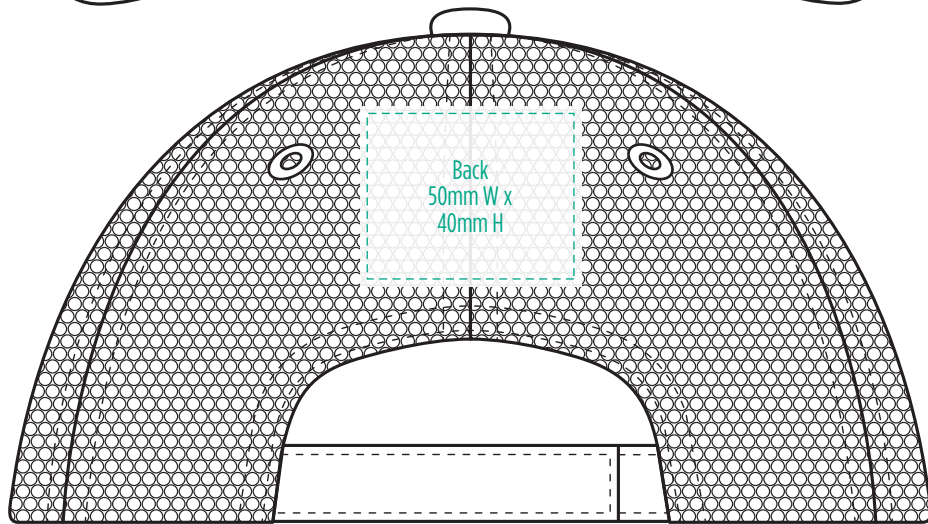

8003

COLOUR

8003

NOTE:
The maximum decoration area is a guide only and is greatly dependant on the logo shape.

EMBROIDERY

8003

NOTE:
The maximum decoration area is a guide only and is greatly dependant on the logo shape.

SUPACOLOUR

8003

NOTE:
The maximum decoration area is a guide only and is greatly dependant on the logo shape.

SUPASUB / SUPAETCH / SUPAFLEX