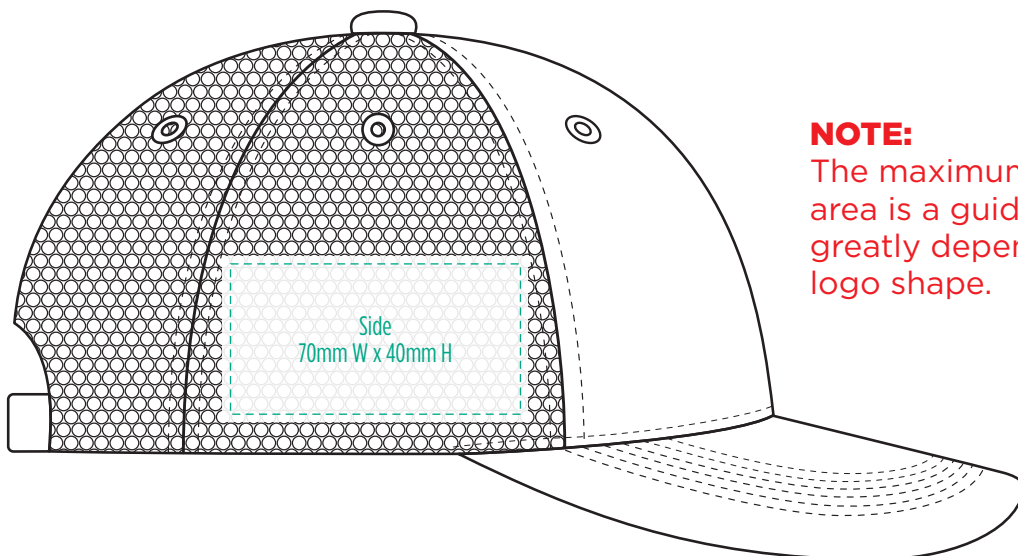

8003

COLOUR

8003

NOTE:
The maximum decoration area is a guide only and is greatly dependant on the logo shape.

EMBROIDERY

8003

NOTE:
The maximum decoration area is a guide only and is greatly dependant on the logo shape.

SUPACOLOUR

8003

NOTE:
The maximum decoration area is a guide only and is greatly dependant on the logo shape.

SUPASUB / SUPAETCH / SUPAFLEX