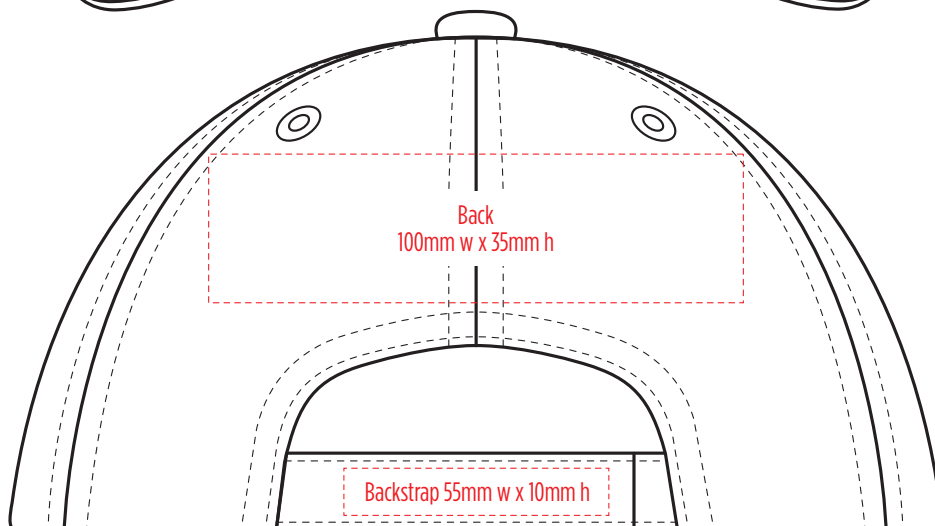

8001

COLOUR

NOTE:
The maximum decoration area is a guide only and is greatly dependant on the logo shape.

NOTE:
The maximum decoration area is a guide only and is greatly dependant on the logo shape.

8001

NOTE:
The maximum decoration area is a guide only and is greatly dependant on the logo shape.

SUPASUB / SUPAETCH / SUPAFLEX