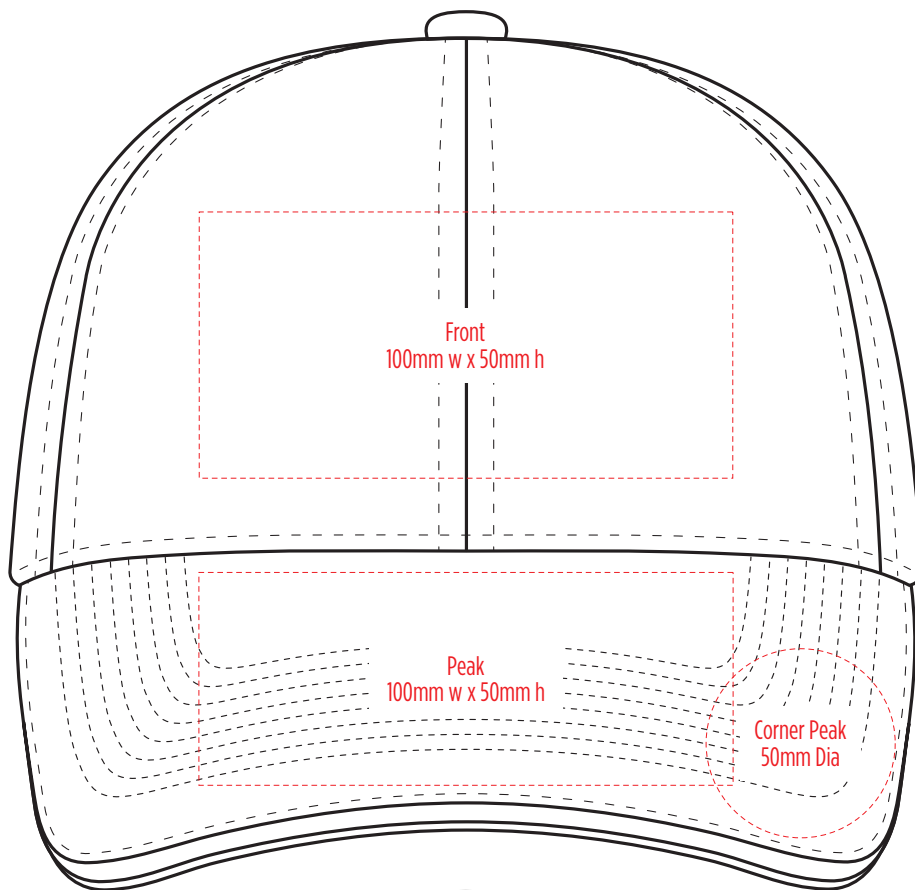

8001

COLOUR

NOTE:
The maximum decoration area is a guide only and is greatly dependant on the logo shape.

NOTE:
The maximum decoration area is a guide only and is greatly dependant on the logo shape.

8001

NOTE:
The maximum decoration area is a guide only and is greatly dependant on the logo shape.

SUPASUB / SUPAETCH / SUPAFLEX