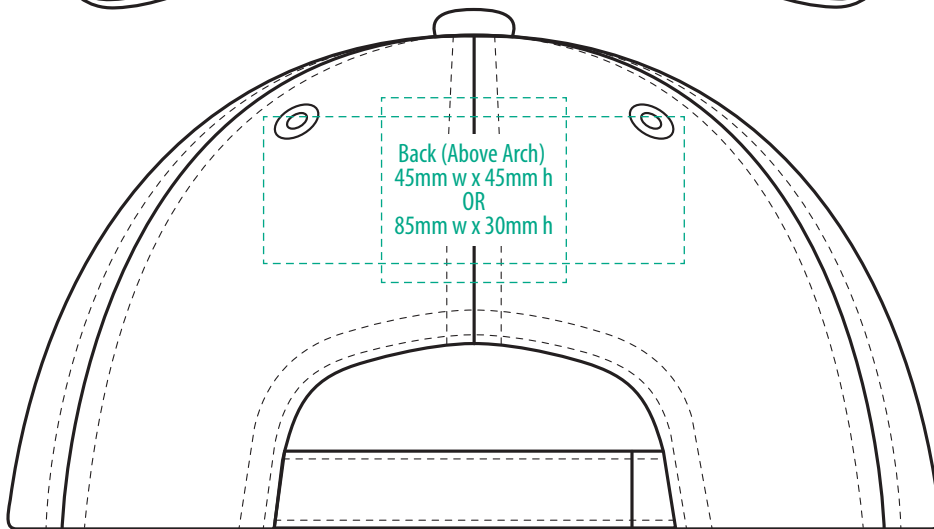

8001

COLOUR

NOTE:
The maximum decoration area is a guide only and is greatly dependant on the logo shape.

NOTE:
The maximum decoration area is a guide only and is greatly dependant on the logo shape.

8001

NOTE:
The maximum decoration area is a guide only and is greatly dependant on the logo shape.

SUPASUB / SUPAETCH / SUPAFLEX