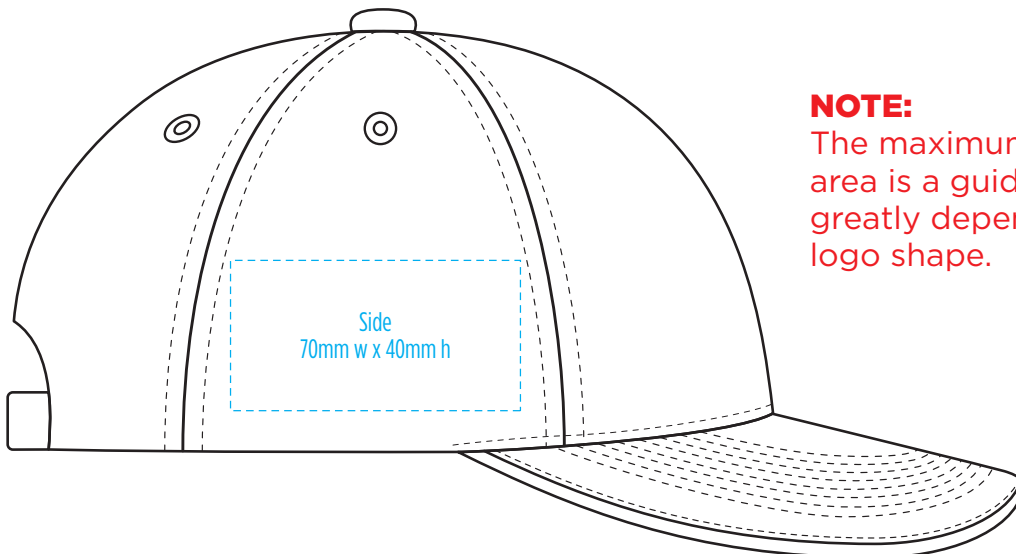

8001

COLOUR

NOTE:
The maximum decoration area is a guide only and is greatly dependant on the logo shape.

NOTE:
The maximum decoration area is a guide only and is greatly dependant on the logo shape.

8001

NOTE:
The maximum decoration area is a guide only and is greatly dependant on the logo shape.

SUPASUB / SUPAETCH / SUPAFLEX