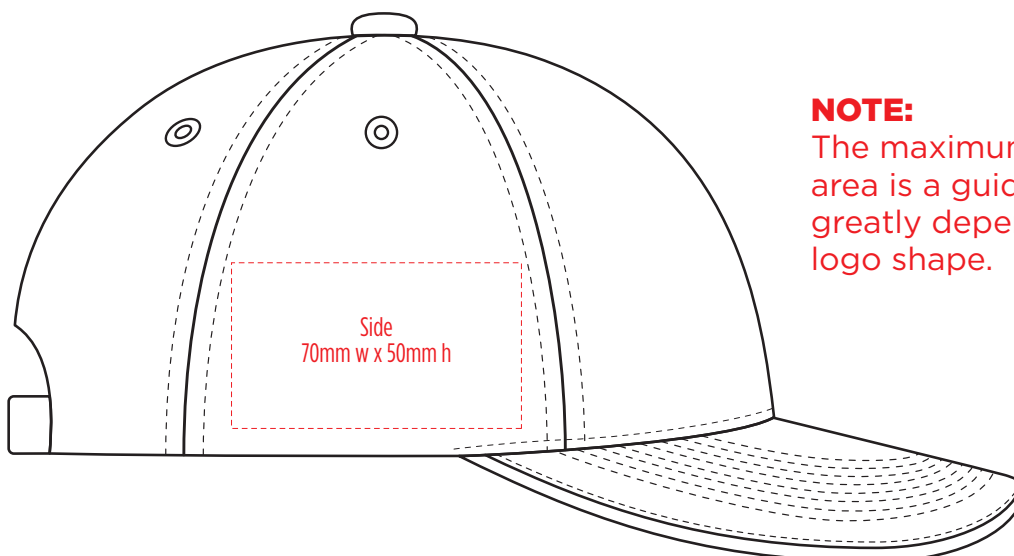

8001

COLOUR

NOTE:
The maximum decoration area is a guide only and is greatly dependant on the logo shape.

NOTE:
The maximum decoration area is a guide only and is greatly dependant on the logo shape.

8001

NOTE:
The maximum decoration area is a guide only and is greatly dependant on the logo shape.

SUPASUB / SUPAETCH / SUPAFLEX