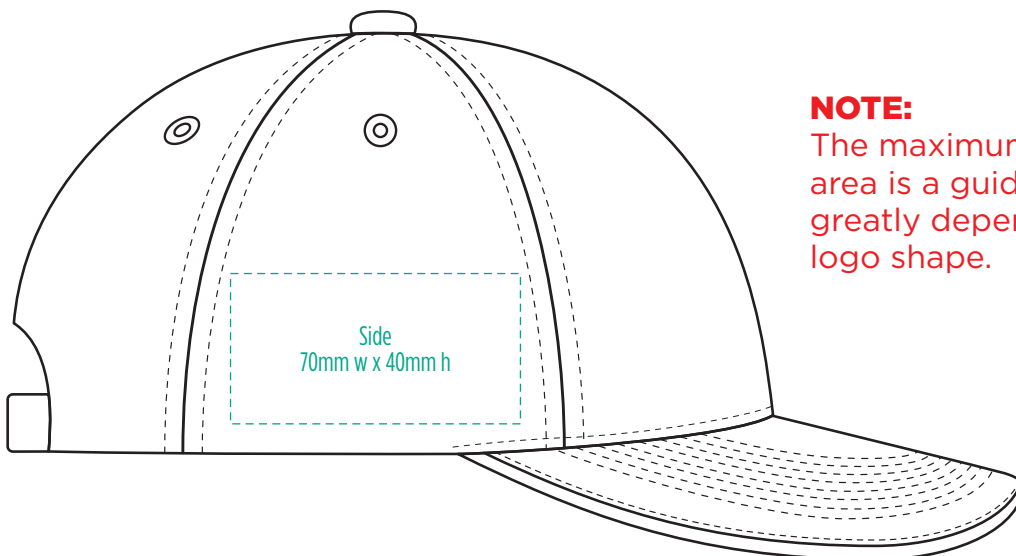

8001

COLOUR

NOTE:
The maximum decoration area is a guide only and is greatly dependant on the logo shape.

NOTE:
The maximum decoration area is a guide only and is greatly dependant on the logo shape.

8001

NOTE:
The maximum decoration area is a guide only and is greatly dependant on the logo shape.

SUPASUB / SUPAETCH / SUPAFLEX