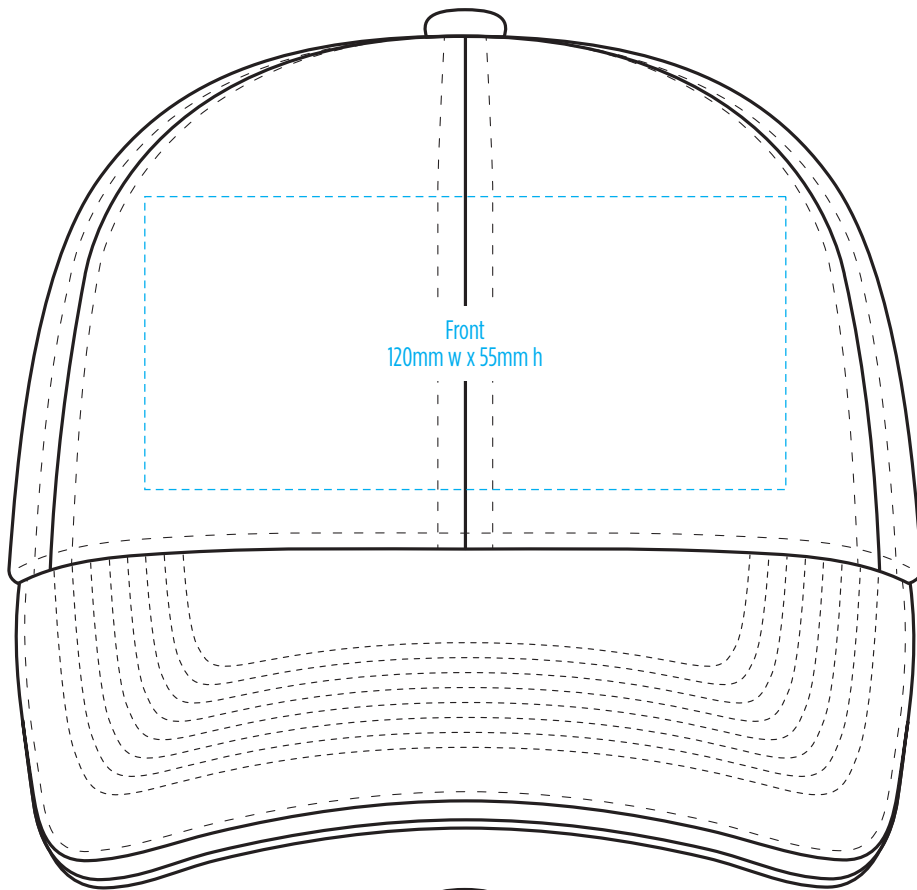

8001

COLOUR

NOTE:
The maximum decoration area is a guide only and is greatly dependant on the logo shape.

NOTE:
The maximum decoration area is a guide only and is greatly dependant on the logo shape.

8001

NOTE:
The maximum decoration area is a guide only and is greatly dependant on the logo shape.

SUPASUB / SUPAETCH / SUPAFLEX