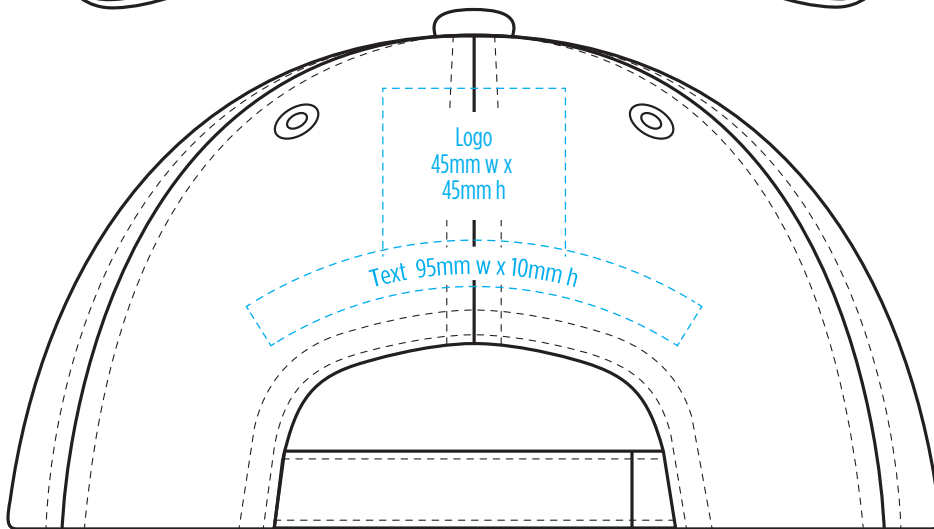

8001

COLOUR

NOTE:
The maximum decoration area is a guide only and is greatly dependant on the logo shape.

NOTE:
The maximum decoration area is a guide only and is greatly dependant on the logo shape.

8001

NOTE:
The maximum decoration area is a guide only and is greatly dependant on the logo shape.

SUPASUB / SUPAETCH / SUPAFLEX