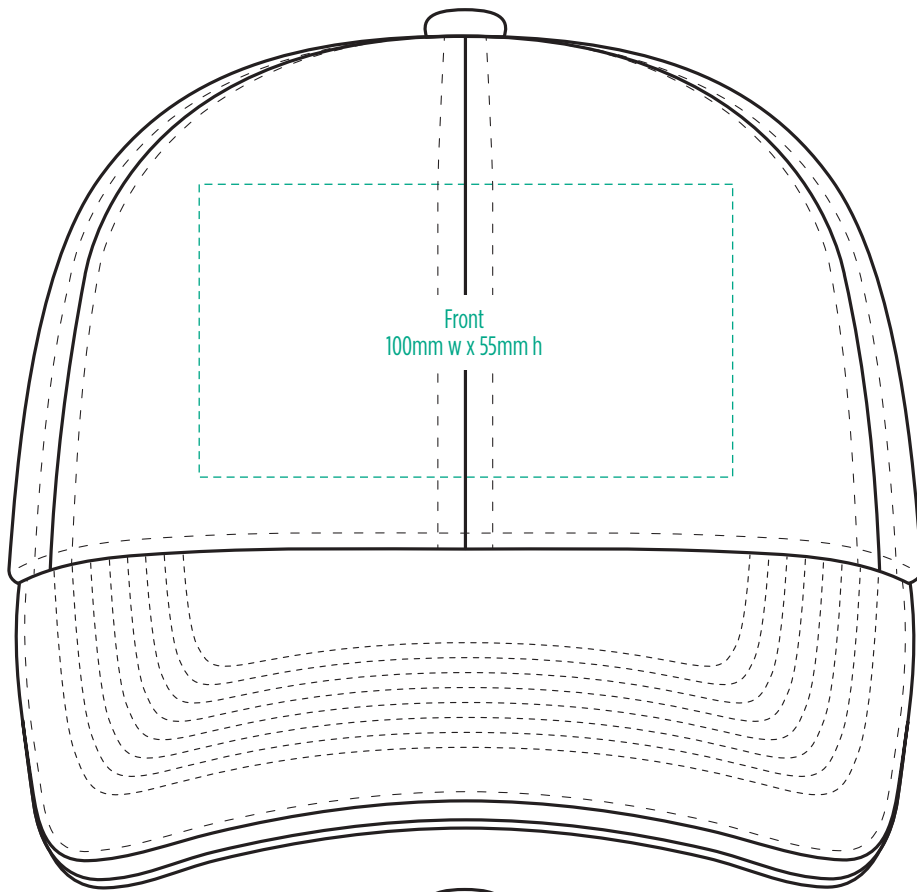

8001

COLOUR

NOTE:
The maximum decoration area is a guide only and is greatly dependant on the logo shape.

NOTE:
The maximum decoration area is a guide only and is greatly dependant on the logo shape.

8001

NOTE:
The maximum decoration area is a guide only and is greatly dependant on the logo shape.

SUPASUB / SUPAETCH / SUPAFLEX