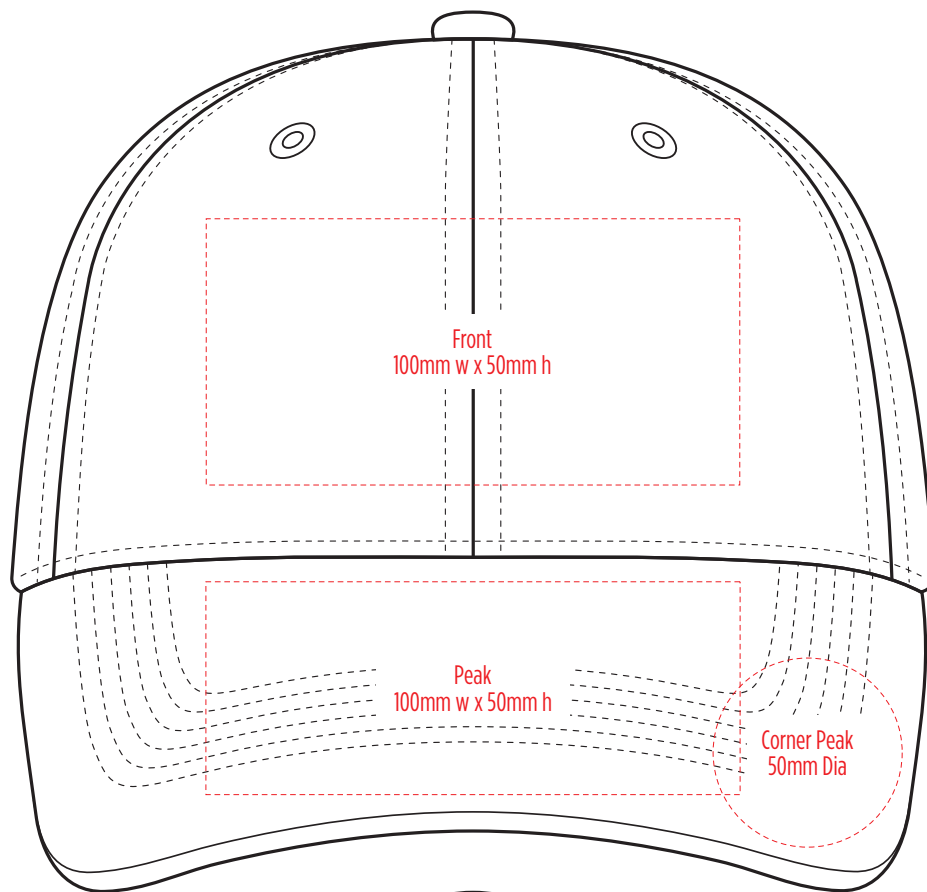

8000

COLOURWAYS

COLOUR

[PATCH MUST BE AT LEAST 25MM X 25MM]

8000

NOTE:
The maximum decoration area is a guide only and is greatly dependant on the logo shape.

EMBROIDERY

8000

NOTE:
The maximum decoration area is a guide only and is greatly dependant on the logo shape.

8000

NOTE:
The maximum decoration area is a guide only and is greatly dependant on the logo shape.

SUPASUB / SUPAETCH / SUPAFLEX

[PATCH MUST BE AT LEAST 25MM X 25MM]