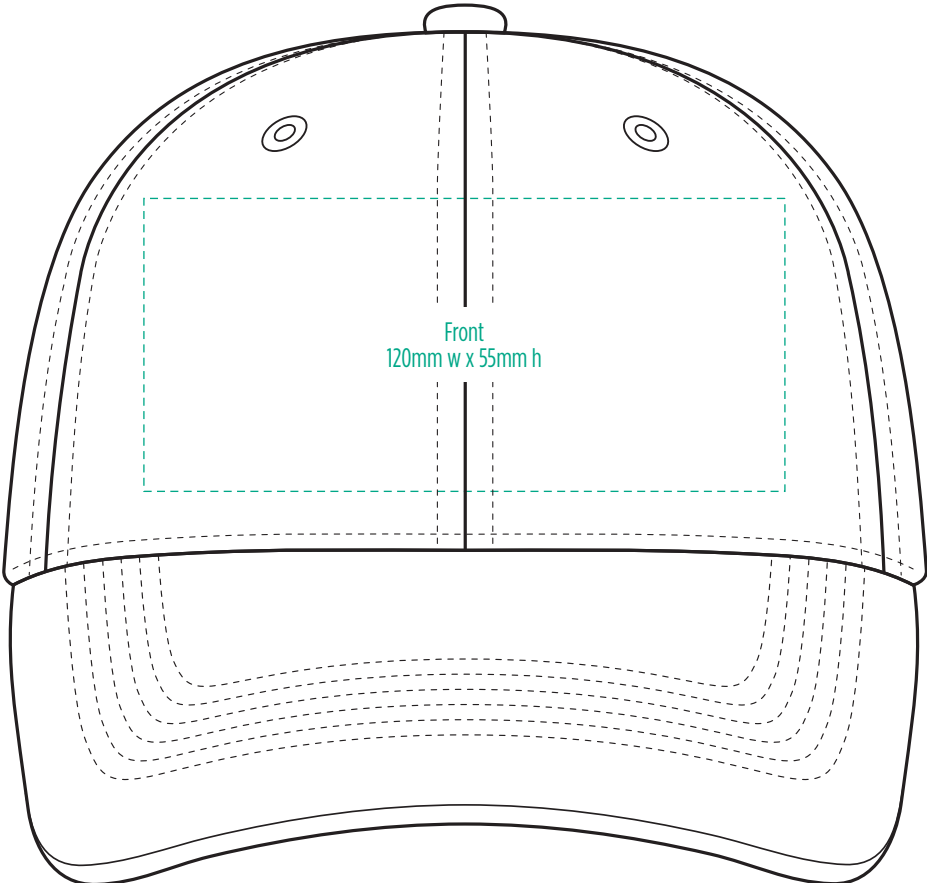

8000

COLOURWAYS

COLOUR

[PATCH MUST BE AT LEAST 25MM X 25MM]

8000

NOTE:
The maximum decoration area is a guide only and is greatly dependant on the logo shape.

EMBROIDERY

8000

NOTE:
The maximum decoration area is a guide only and is greatly dependant on the logo shape.

8000

NOTE:
The maximum decoration area is a guide only and is greatly dependant on the logo shape.

SUPASUB / SUPAETCH / SUPAFLEX

[PATCH MUST BE AT LEAST 25MM X 25MM]