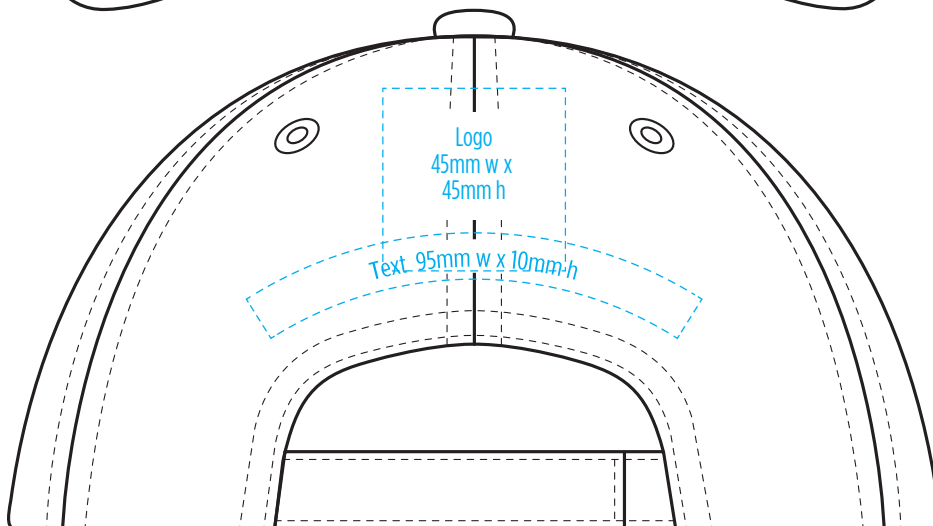

8000

COLOURWAYS

COLOUR

[PATCH MUST BE AT LEAST 25MM X 25MM]

8000

NOTE:
The maximum decoration area is a guide only and is greatly dependant on the logo shape.

EMBROIDERY

8000

NOTE:
The maximum decoration area is a guide only and is greatly dependant on the logo shape.

8000

NOTE:
The maximum decoration area is a guide only and is greatly dependant on the logo shape.

SUPASUB / SUPAETCH / SUPAFLEX

[PATCH MUST BE AT LEAST 25MM X 25MM]