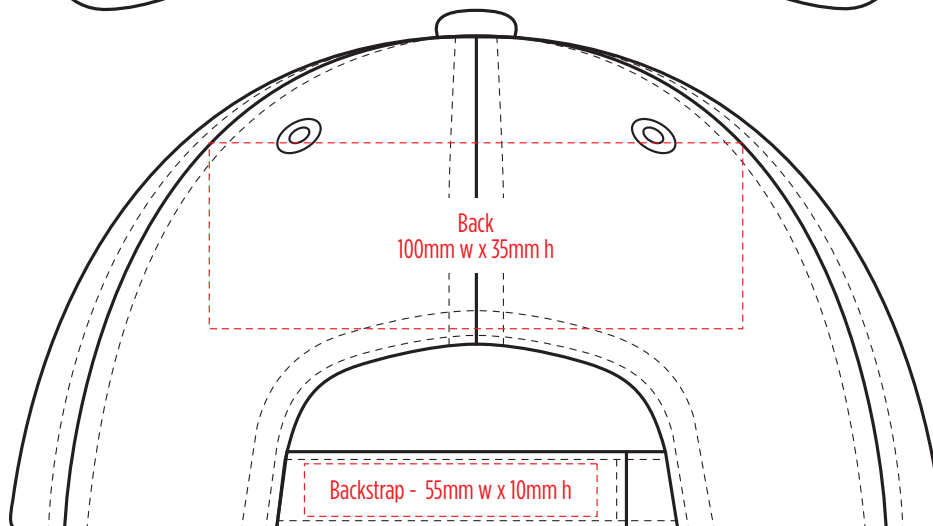

8000

COLOURWAYS

COLOUR

[PATCH MUST BE AT LEAST 25MM X 25MM]

8000

NOTE:
The maximum decoration area is a guide only and is greatly dependant on the logo shape.

EMBROIDERY

8000

NOTE:
The maximum decoration area is a guide only and is greatly dependant on the logo shape.

8000

NOTE:
The maximum decoration area is a guide only and is greatly dependant on the logo shape.

SUPASUB / SUPAETCH / SUPAFLEX

[PATCH MUST BE AT LEAST 25MM X 25MM]