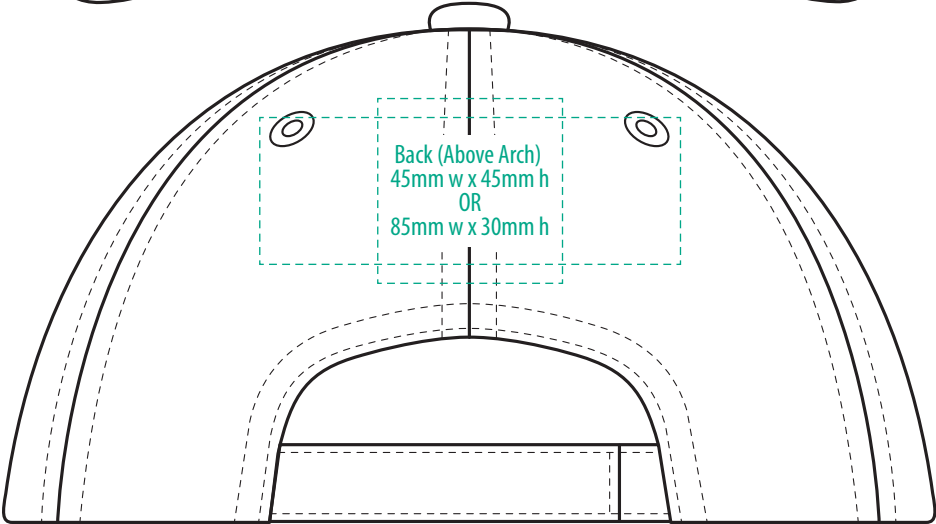

8000

COLOURWAYS

COLOUR

[PATCH MUST BE AT LEAST 25MM X 25MM]

8000

NOTE:
The maximum decoration area is a guide only and is greatly dependant on the logo shape.

EMBROIDERY

8000

NOTE:
The maximum decoration area is a guide only and is greatly dependant on the logo shape.

8000

NOTE:
The maximum decoration area is a guide only and is greatly dependant on the logo shape.

SUPASUB / SUPAETCH / SUPAFLEX

[PATCH MUST BE AT LEAST 25MM X 25MM]