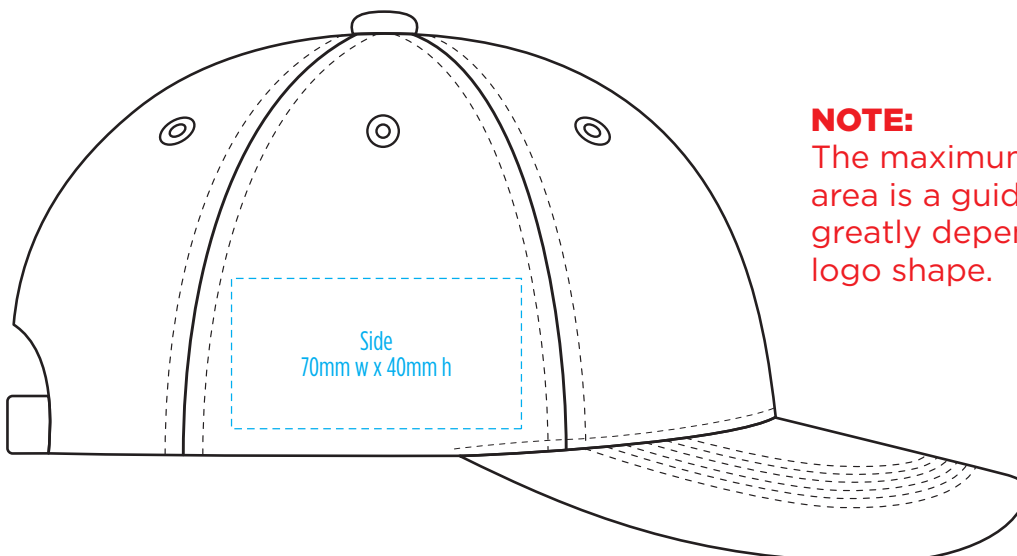

8000

COLOURWAYS

COLOUR

[PATCH MUST BE AT LEAST 25MM X 25MM]

8000

NOTE:
The maximum decoration area is a guide only and is greatly dependant on the logo shape.

EMBROIDERY

8000

NOTE:
The maximum decoration area is a guide only and is greatly dependant on the logo shape.

8000

NOTE:
The maximum decoration area is a guide only and is greatly dependant on the logo shape.

SUPASUB / SUPAETCH / SUPAFLEX

[PATCH MUST BE AT LEAST 25MM X 25MM]