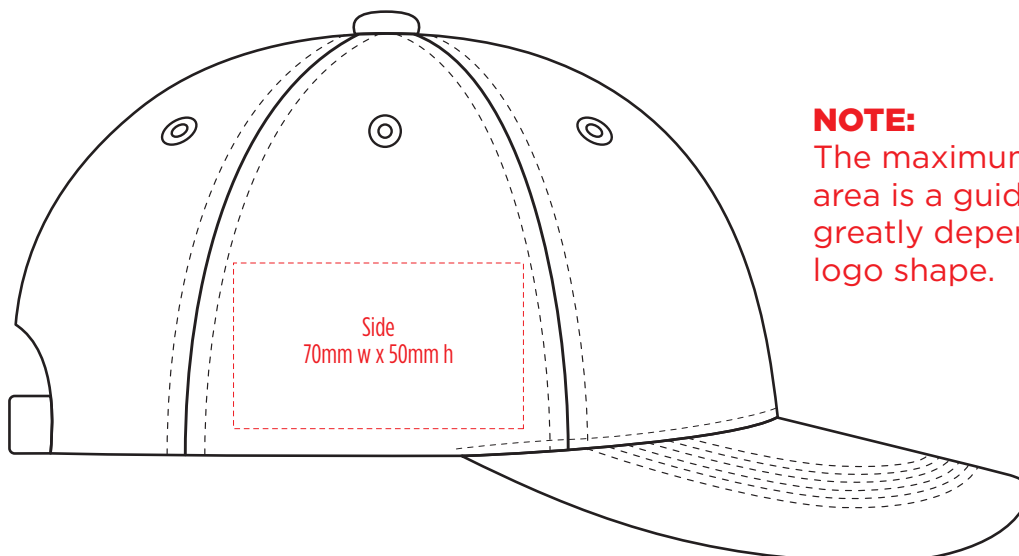

8000

COLOURWAYS

COLOUR

[PATCH MUST BE AT LEAST 25MM X 25MM]

8000

NOTE:
The maximum decoration area is a guide only and is greatly dependant on the logo shape.

EMBROIDERY

8000

NOTE:
The maximum decoration area is a guide only and is greatly dependant on the logo shape.

8000

NOTE:
The maximum decoration area is a guide only and is greatly dependant on the logo shape.

SUPASUB / SUPAETCH / SUPAFLEX

[PATCH MUST BE AT LEAST 25MM X 25MM]