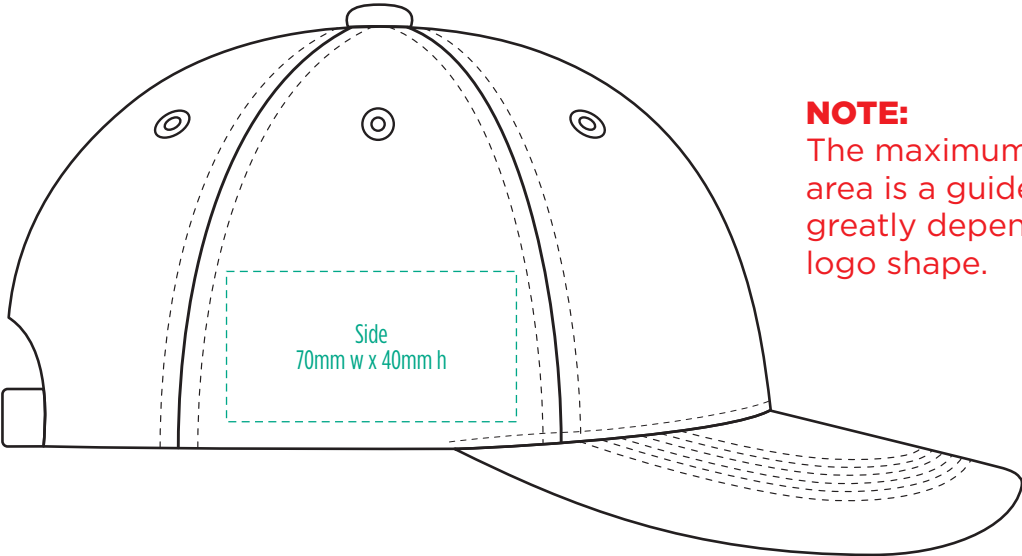

8000

COLOURWAYS

COLOUR

[PATCH MUST BE AT LEAST 25MM X 25MM]

8000

NOTE:
The maximum decoration area is a guide only and is greatly dependant on the logo shape.

EMBROIDERY

8000

NOTE:
The maximum decoration area is a guide only and is greatly dependant on the logo shape.

8000

NOTE:
The maximum decoration area is a guide only and is greatly dependant on the logo shape.

SUPASUB / SUPAETCH / SUPAFLEX

[PATCH MUST BE AT LEAST 25MM X 25MM]