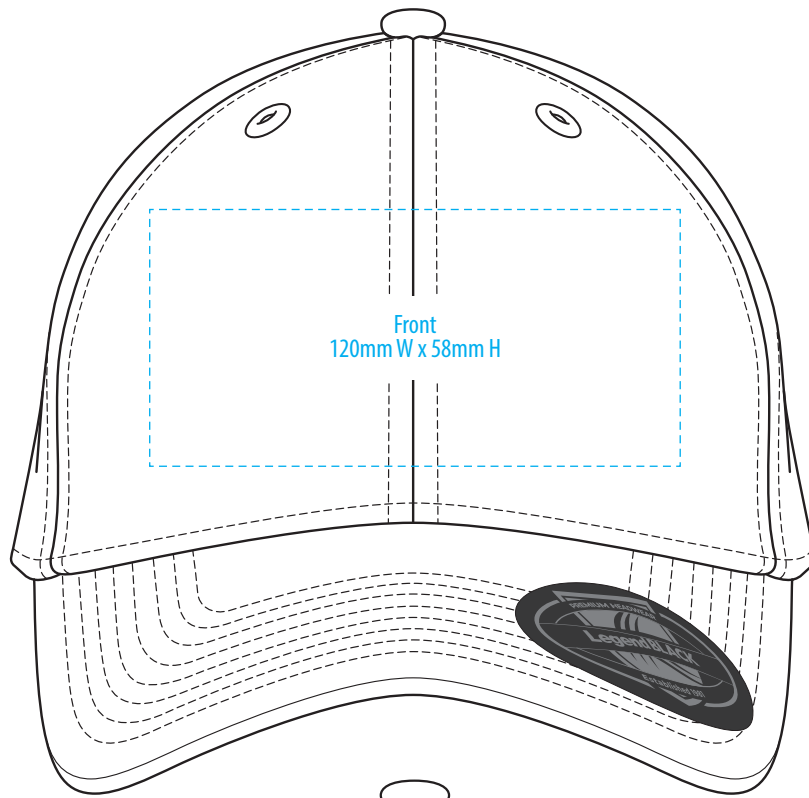

7012

COLOURWAYS

COLOUR

NOTE:

The maximum decoration area is a guide only and is greatly dependant on the logo shape.

EMBROIDERY

NOTE:

The maximum decoration area is a guide only and is greatly dependant on the logo shape.

7012

NOTE:

The maximum decoration area is a guide only and is greatly dependant on the logo shape.

SUPASUB / SUPAETCH / SUPAFLEX