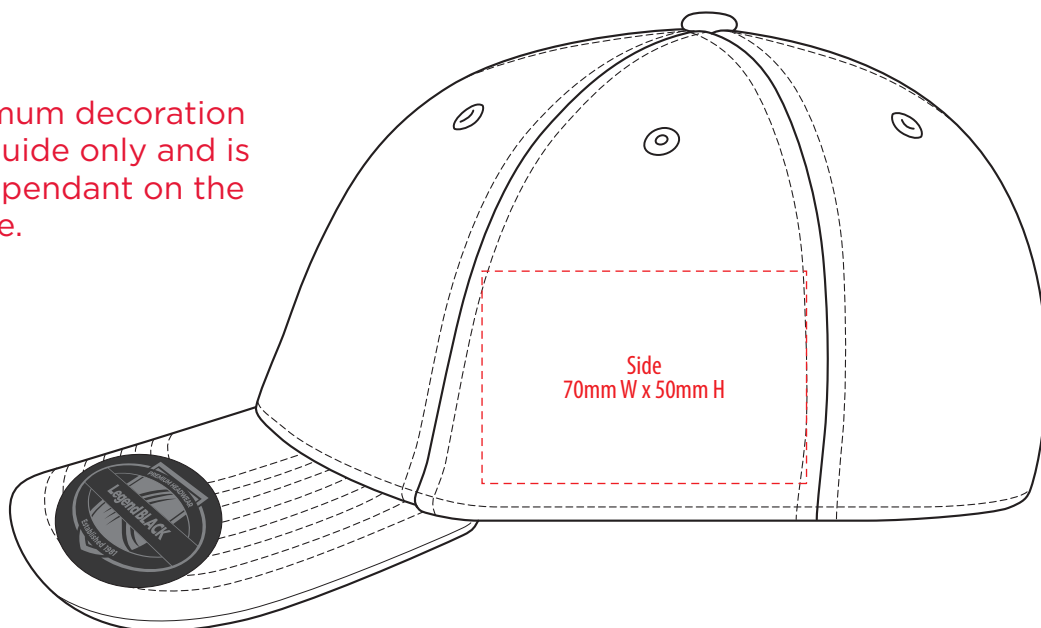

7012

COLOURWAYS

COLOUR

NOTE:

The maximum decoration area is a guide only and is greatly dependant on the logo shape.

EMBROIDERY

NOTE:

The maximum decoration area is a guide only and is greatly dependant on the logo shape.

7012

NOTE:

The maximum decoration area is a guide only and is greatly dependant on the logo shape.

SUPASUB / SUPAETCH / SUPAFLEX