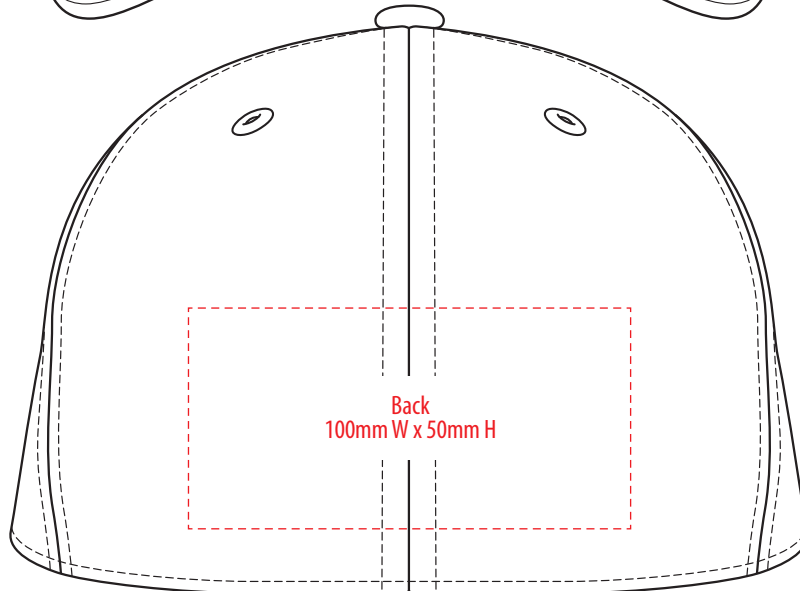

7012

COLOURWAYS

COLOUR

NOTE:

The maximum decoration area is a guide only and is greatly dependant on the logo shape.

EMBROIDERY

NOTE:

The maximum decoration area is a guide only and is greatly dependant on the logo shape.

7012

NOTE:

The maximum decoration area is a guide only and is greatly dependant on the logo shape.

SUPASUB / SUPAETCH / SUPAFLEX