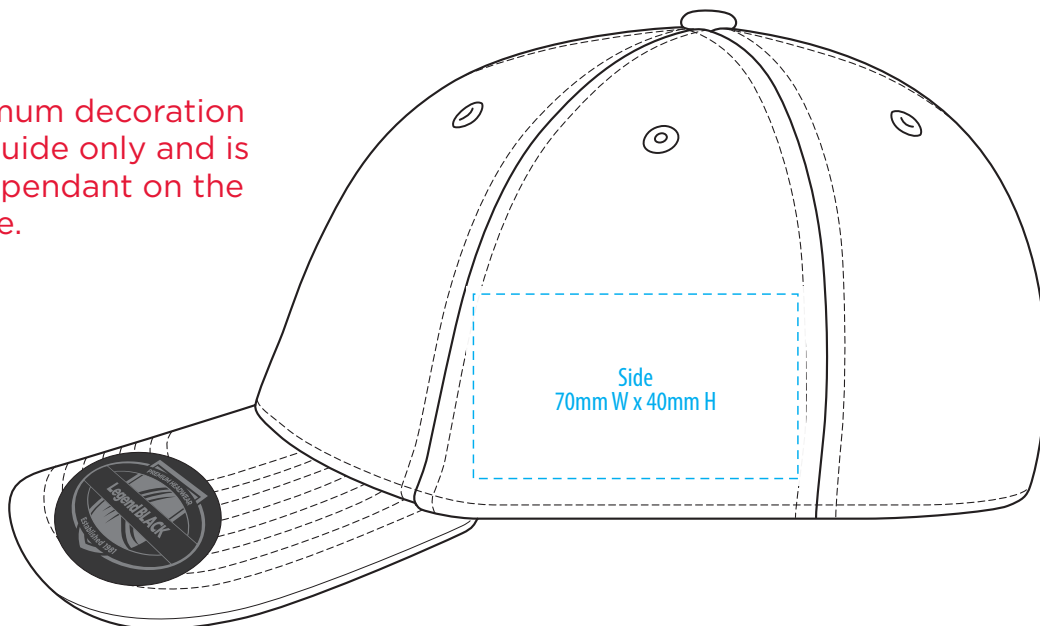

7012

COLOURWAYS

COLOUR

NOTE:

The maximum decoration area is a guide only and is greatly dependant on the logo shape.

EMBROIDERY

NOTE:

The maximum decoration area is a guide only and is greatly dependant on the logo shape.

7012

NOTE:

The maximum decoration area is a guide only and is greatly dependant on the logo shape.

SUPASUB / SUPAETCH / SUPAFLEX