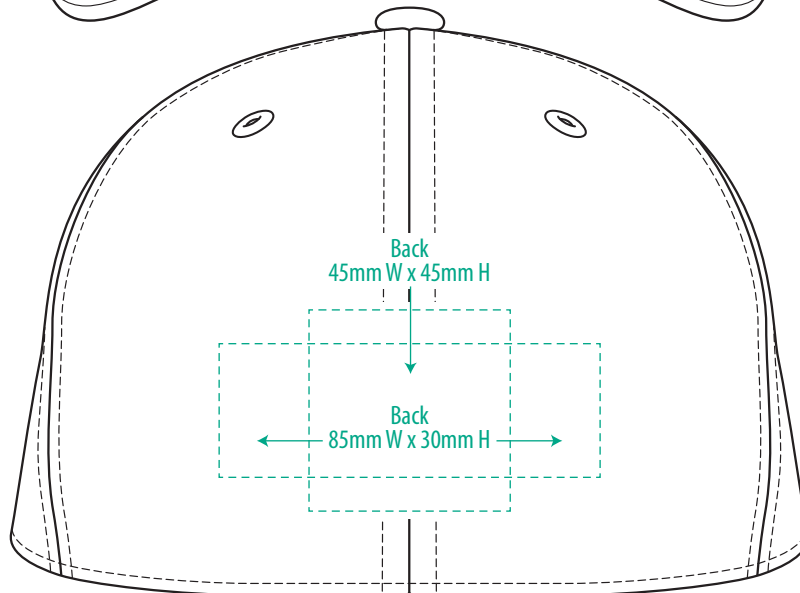

7012

COLOURWAYS

COLOUR

NOTE:

The maximum decoration area is a guide only and is greatly dependant on the logo shape.

EMBROIDERY

NOTE:

The maximum decoration area is a guide only and is greatly dependant on the logo shape.

7012

NOTE:

The maximum decoration area is a guide only and is greatly dependant on the logo shape.

SUPASUB / SUPAETCH / SUPAFLEX