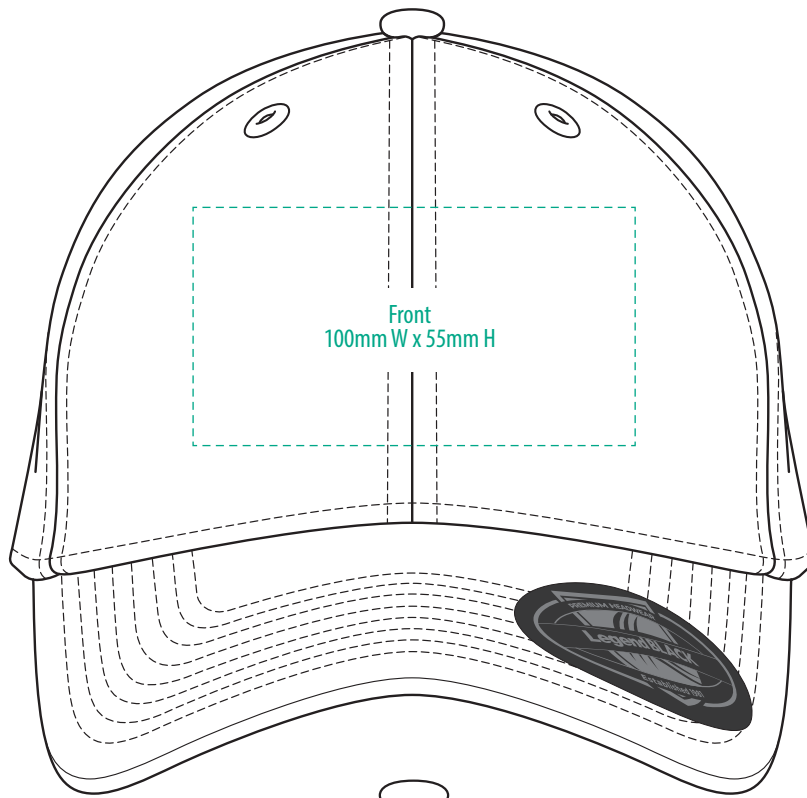

7012

COLOURWAYS

COLOUR

NOTE:

The maximum decoration area is a guide only and is greatly dependant on the logo shape.

EMBROIDERY

NOTE:

The maximum decoration area is a guide only and is greatly dependant on the logo shape.

7012

NOTE:

The maximum decoration area is a guide only and is greatly dependant on the logo shape.

SUPASUB / SUPAETCH / SUPAFLEX