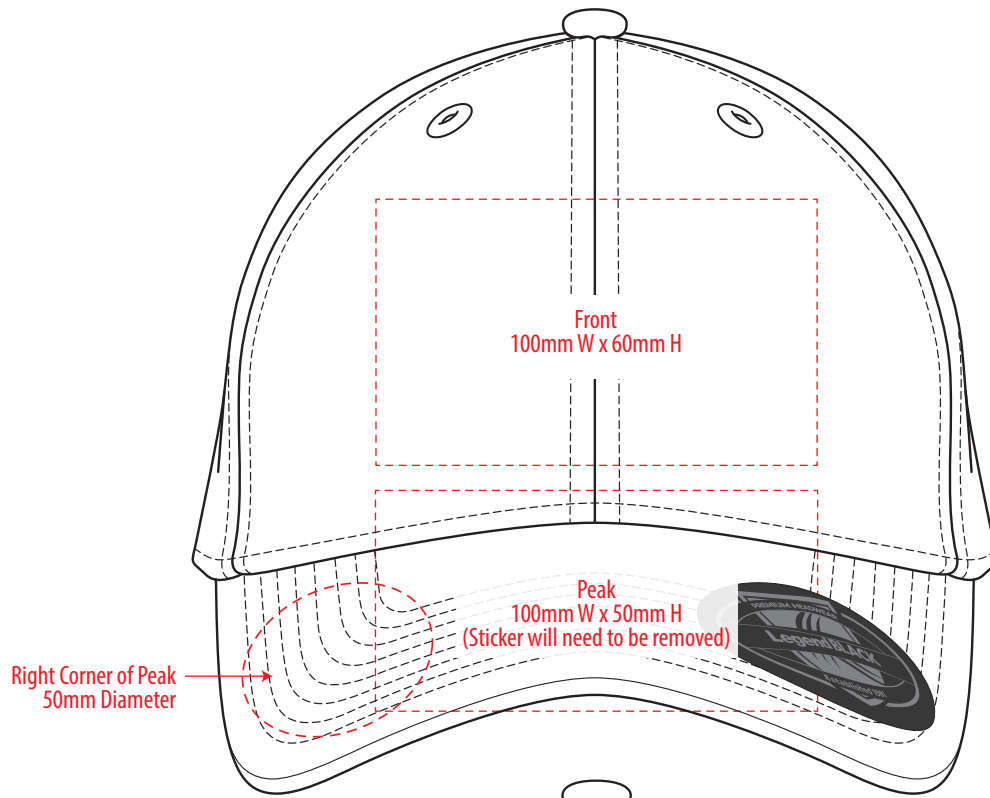

7012

COLOURWAYS

COLOUR

NOTE:

The maximum decoration area is a guide only and is greatly dependant on the logo shape.

EMBROIDERY

NOTE:

The maximum decoration area is a guide only and is greatly dependant on the logo shape.

7012

NOTE:

The maximum decoration area is a guide only and is greatly dependant on the logo shape.

SUPASUB / SUPAETCH / SUPAFLEX