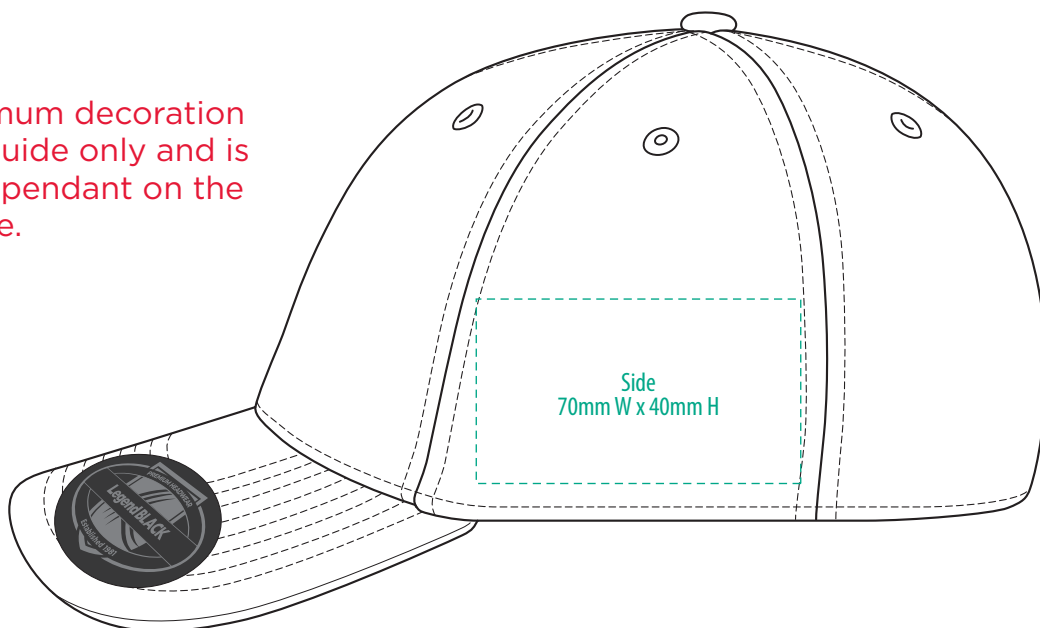

7012

COLOURWAYS

COLOUR

NOTE:

The maximum decoration area is a guide only and is greatly dependant on the logo shape.

EMBROIDERY

NOTE:

The maximum decoration area is a guide only and is greatly dependant on the logo shape.

7012

NOTE:

The maximum decoration area is a guide only and is greatly dependant on the logo shape.

SUPASUB / SUPAETCH / SUPAFLEX