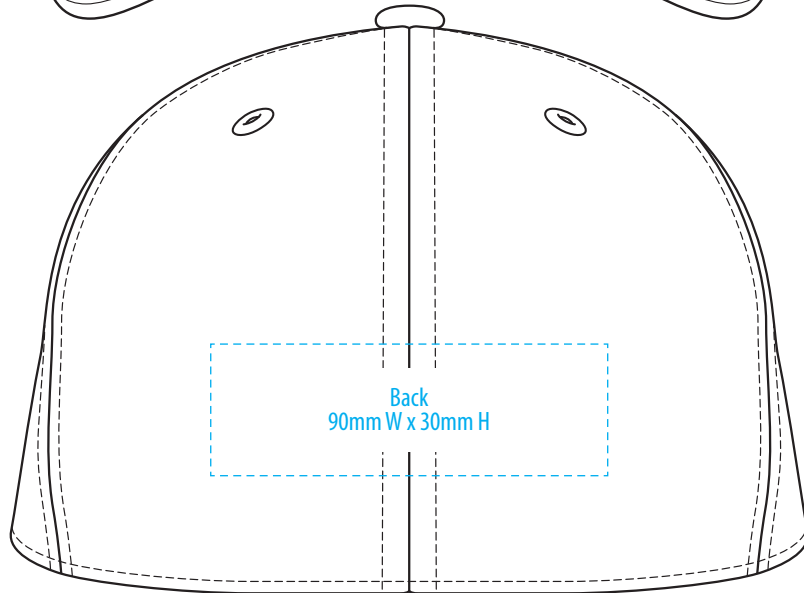

7012

COLOURWAYS

COLOUR

NOTE:

The maximum decoration area is a guide only and is greatly dependant on the logo shape.

EMBROIDERY

NOTE:

The maximum decoration area is a guide only and is greatly dependant on the logo shape.

7012

NOTE:

The maximum decoration area is a guide only and is greatly dependant on the logo shape.

SUPASUB / SUPAETCH / SUPAFLEX