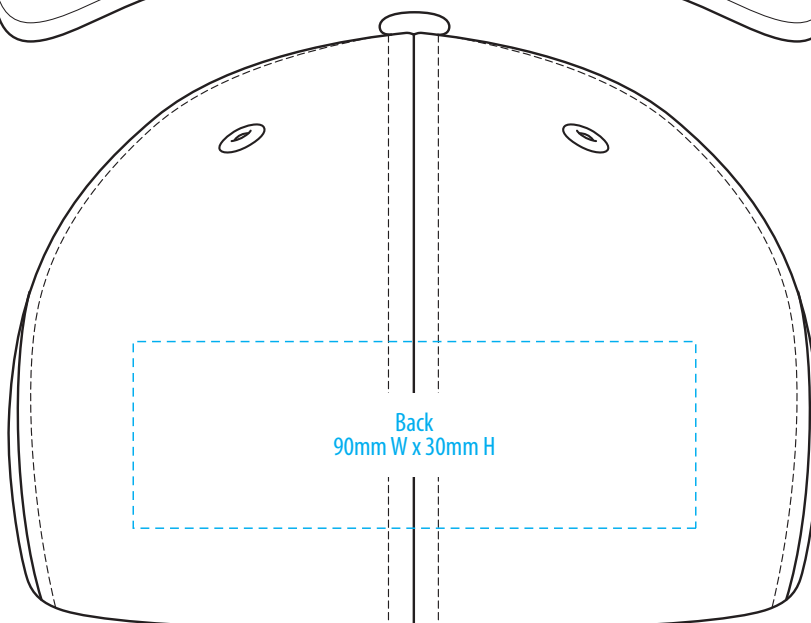

7009

COLOURWAYS

COLOUR

7009

NOTE:

The maximum decoration area is a guide only and is greatly dependant on the logo shape.

EMBROIDERY

NOTE:

The maximum decoration area is a guide only and is greatly dependant on the logo shape.

7009

NOTE:

The maximum decoration area is a guide only and is greatly dependant on the logo shape.

SUPASUB / SUPAETCH / SUPAFLEX