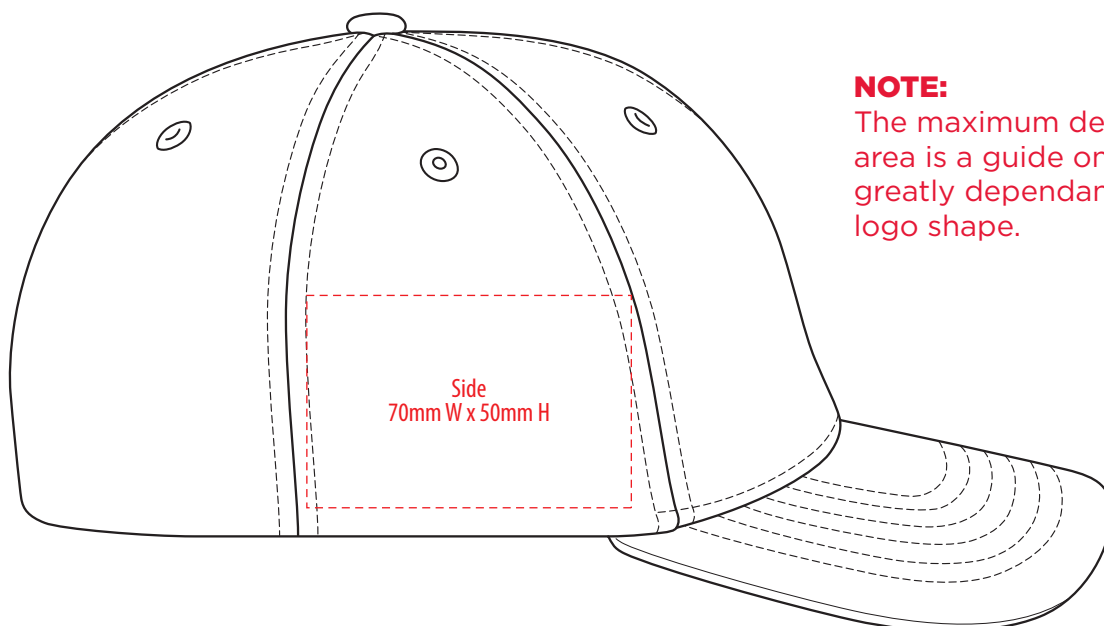

7009

COLOURWAYS

COLOUR

7009

NOTE:

The maximum decoration area is a guide only and is greatly dependant on the logo shape.

EMBROIDERY

NOTE:

The maximum decoration area is a guide only and is greatly dependant on the logo shape.

7009

NOTE:

The maximum decoration area is a guide only and is greatly dependant on the logo shape.

SUPASUB / SUPAETCH / SUPAFLEX