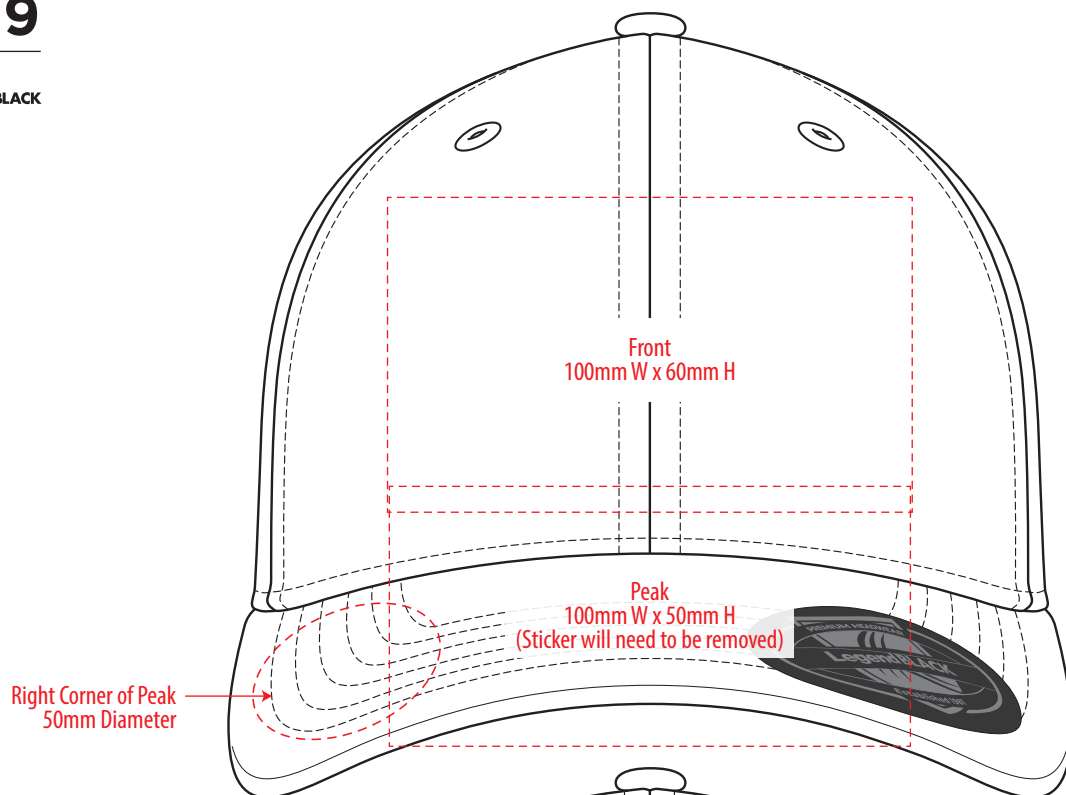

7009

COLOURWAYS

COLOUR

7009

NOTE:

The maximum decoration area is a guide only and is greatly dependant on the logo shape.

EMBROIDERY

NOTE:

The maximum decoration area is a guide only and is greatly dependant on the logo shape.

7009

NOTE:

The maximum decoration area is a guide only and is greatly dependant on the logo shape.

SUPASUB / SUPAETCH / SUPAFLEX