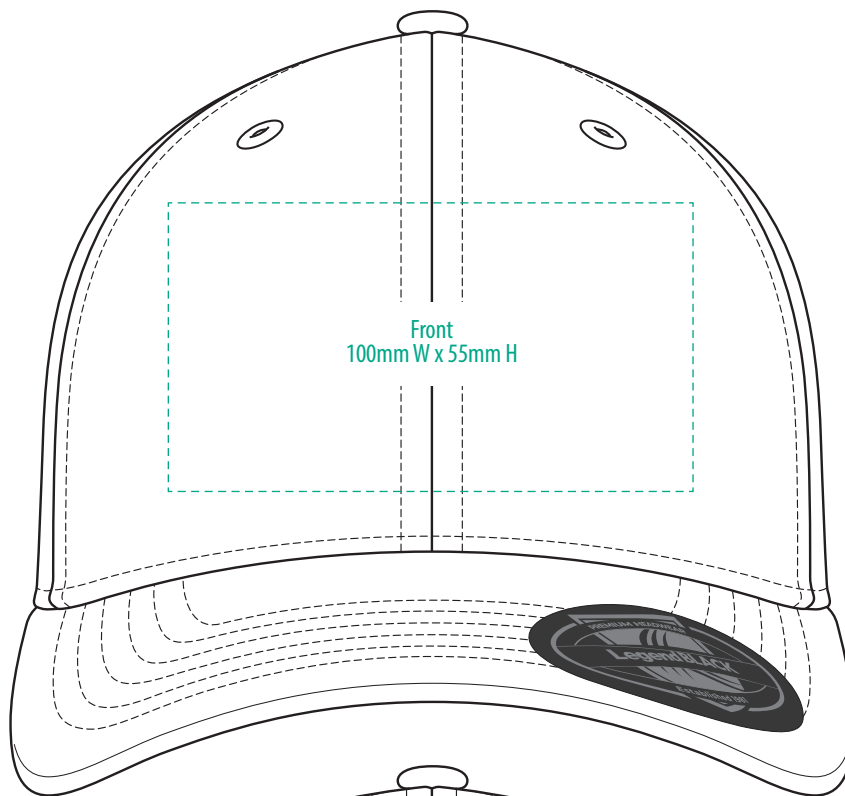

7009

COLOURWAYS

COLOUR

7009

NOTE:

The maximum decoration area is a guide only and is greatly dependant on the logo shape.

EMBROIDERY

NOTE:

The maximum decoration area is a guide only and is greatly dependant on the logo shape.

7009

NOTE:

The maximum decoration area is a guide only and is greatly dependant on the logo shape.

SUPASUB / SUPAETCH / SUPAFLEX