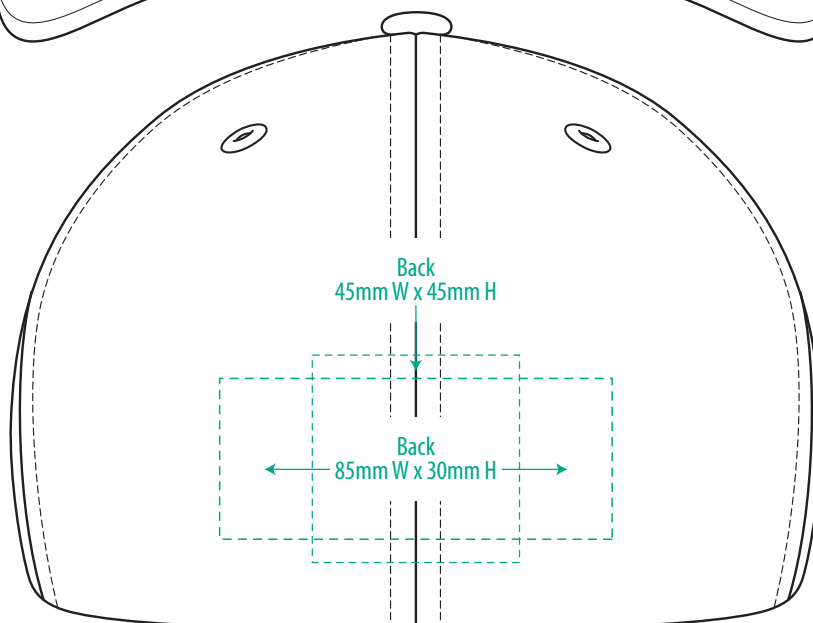

7009

COLOURWAYS

COLOUR

7009

NOTE:

The maximum decoration area is a guide only and is greatly dependant on the logo shape.

EMBROIDERY

NOTE:

The maximum decoration area is a guide only and is greatly dependant on the logo shape.

7009

NOTE:

The maximum decoration area is a guide only and is greatly dependant on the logo shape.

SUPASUB / SUPAETCH / SUPAFLEX