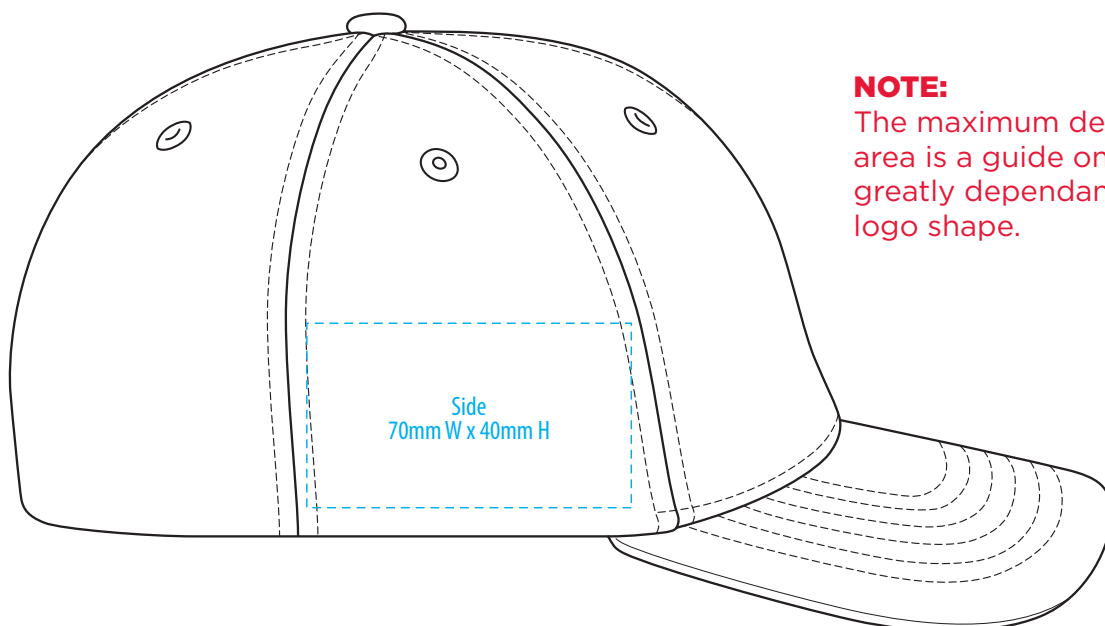

7009

COLOURWAYS

COLOUR

7009

NOTE:

The maximum decoration area is a guide only and is greatly dependant on the logo shape.

EMBROIDERY

NOTE:

The maximum decoration area is a guide only and is greatly dependant on the logo shape.

7009

NOTE:

The maximum decoration area is a guide only and is greatly dependant on the logo shape.

SUPASUB / SUPAETCH / SUPAFLEX