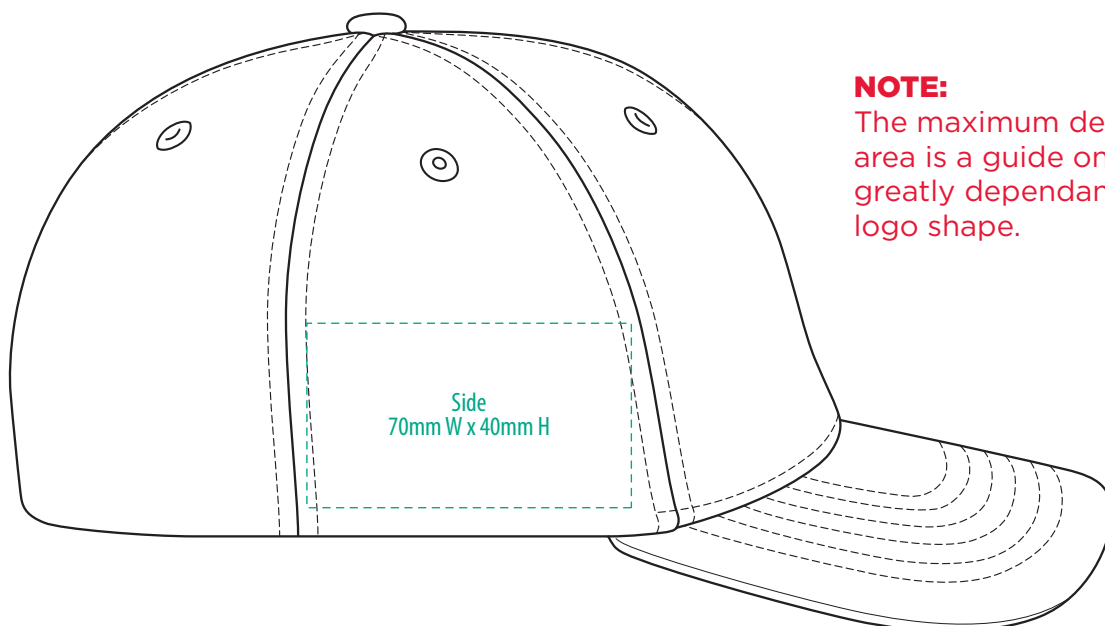

7009

COLOURWAYS

COLOUR

7009

NOTE:

The maximum decoration area is a guide only and is greatly dependant on the logo shape.

EMBROIDERY

NOTE:

The maximum decoration area is a guide only and is greatly dependant on the logo shape.

7009

NOTE:

The maximum decoration area is a guide only and is greatly dependant on the logo shape.

SUPASUB / SUPAETCH / SUPAFLEX