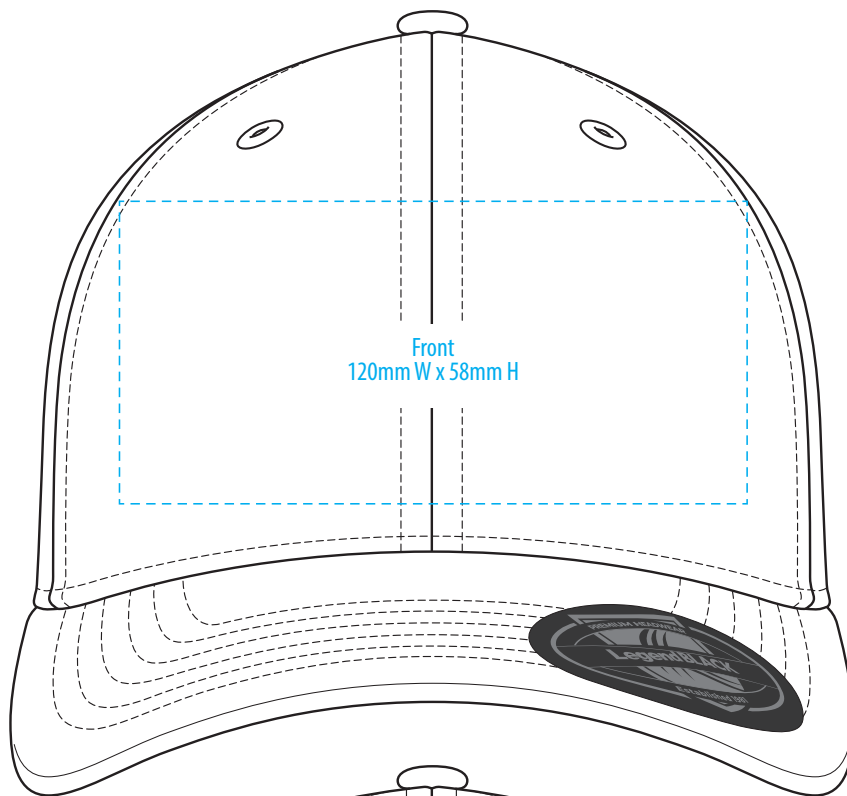

7009

COLOURWAYS

COLOUR

7009

NOTE:

The maximum decoration area is a guide only and is greatly dependant on the logo shape.

EMBROIDERY

NOTE:

The maximum decoration area is a guide only and is greatly dependant on the logo shape.

7009

NOTE:

The maximum decoration area is a guide only and is greatly dependant on the logo shape.

SUPASUB / SUPAETCH / SUPAFLEX