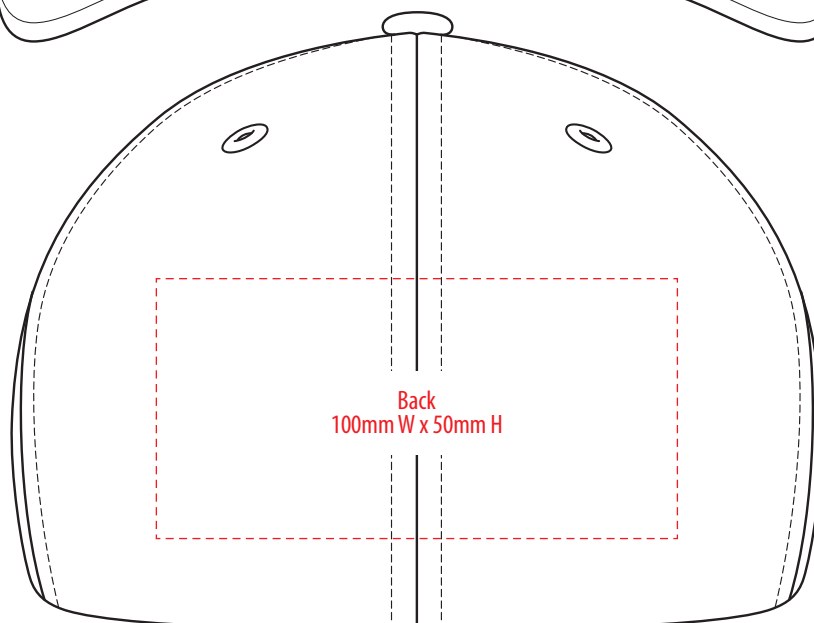

7009

COLOURWAYS

COLOUR

7009

NOTE:

The maximum decoration area is a guide only and is greatly dependant on the logo shape.

EMBROIDERY

NOTE:

The maximum decoration area is a guide only and is greatly dependant on the logo shape.

7009

NOTE:

The maximum decoration area is a guide only and is greatly dependant on the logo shape.

SUPASUB / SUPAETCH / SUPAFLEX