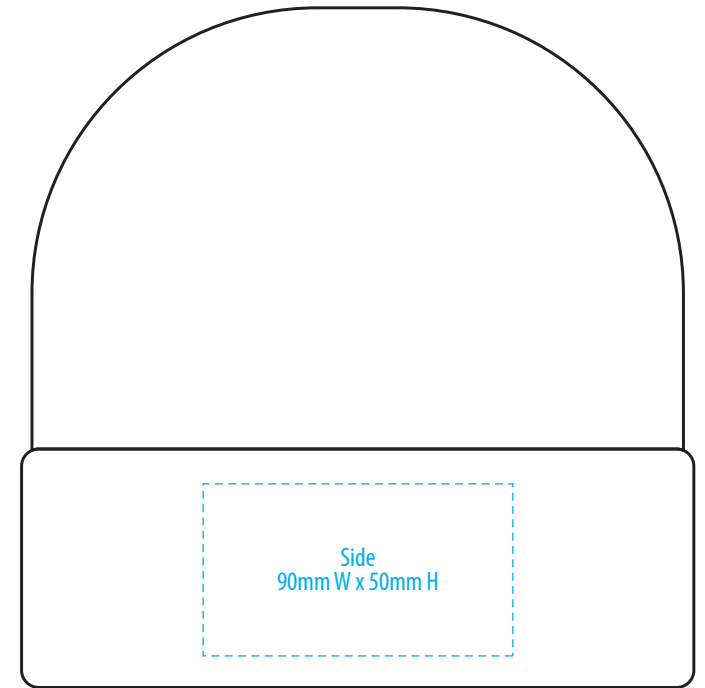

SIDE

NOTE:

The maximum decoration area is a guide only and is greatly dependant on the logo shape.

EMBROIDERY

4443

FRONT

BACK

SIDE

NOTE:

Exact Supasub and Supaetch sizing is dependant on logo shape.
Please discuss with your Account Manager if you require further guidance

SUPASUB / SUPAETCH / SUPAFLEX