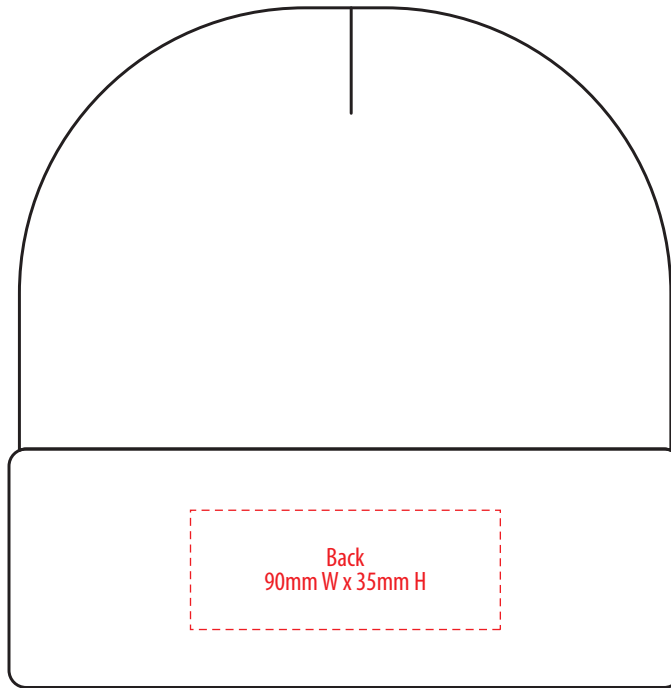

SIDE

NOTE:

The maximum decoration area is a guide only and is greatly dependant on the logo shape.

EMBROIDERY

4443

FRONT

BACK

SIDE

NOTE:

Exact Supasub and Supaetch sizing is dependant on logo shape.
Please discuss with your Account Manager if you require further guidance

SUPASUB / SUPAETCH / SUPAFLEX