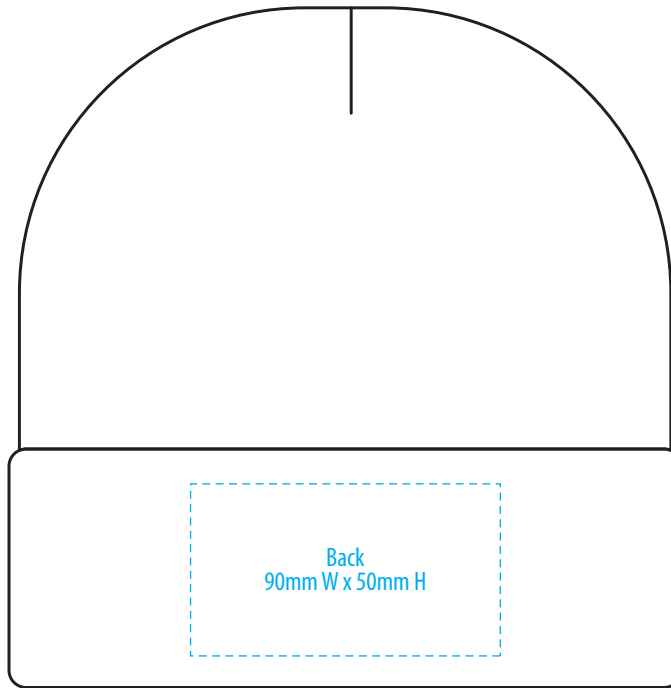

4443

BACK

NOTE:

The maximum decoration area is a guide only and is greatly dependant on the logo shape.

EMBROIDERY