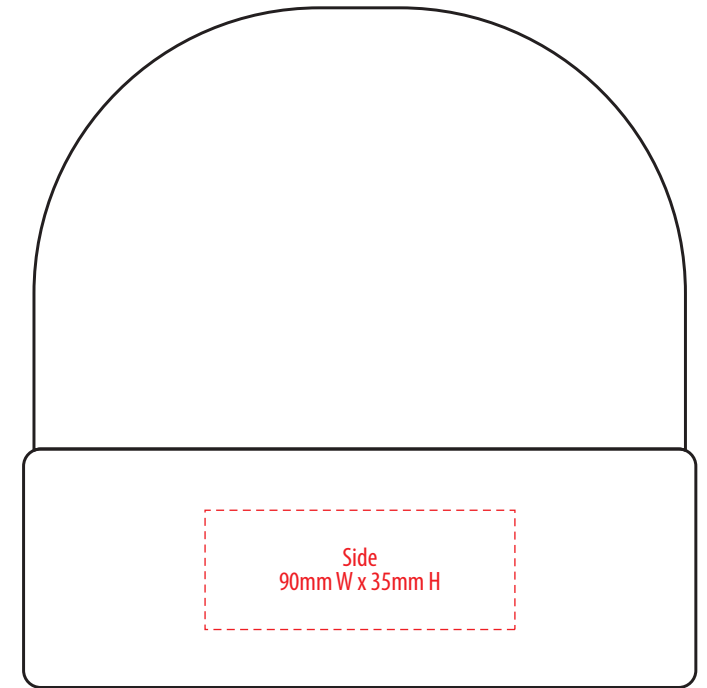

SIDE

NOTE:

The maximum decoration area is a guide only and is greatly dependant on the logo shape.

EMBROIDERY

4443

FRONT

BACK

SIDE

NOTE:

Exact Supasub and Supaetch sizing is dependant on logo shape.
Please discuss with your Account Manager if you require further guidance

SUPASUB / SUPAETCH / SUPAFLEX