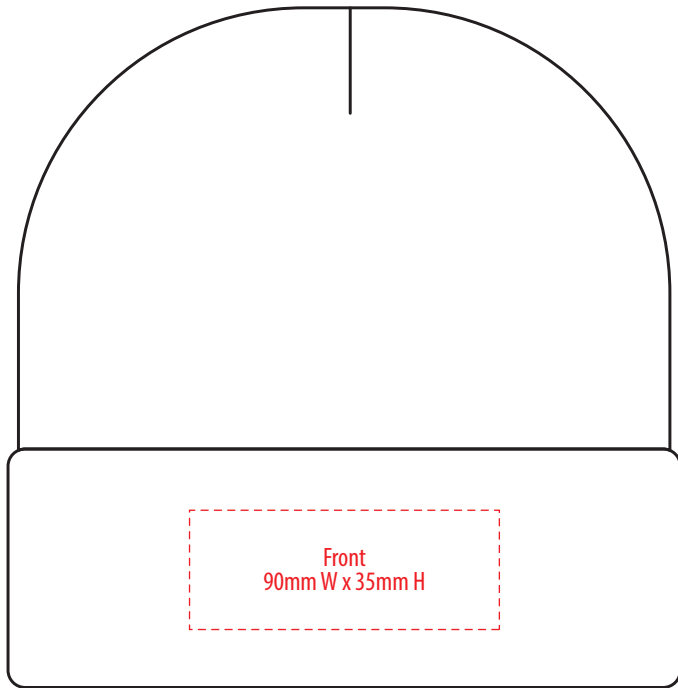

SIDE

NOTE:

The maximum decoration area is a guide only and is greatly dependant on the logo shape.

EMBROIDERY

4443

FRONT

BACK

SIDE

NOTE:

Exact Supasub and Supaetch sizing is dependant on logo shape.
Please discuss with your Account Manager if you require further guidance

SUPASUB / SUPAETCH / SUPAFLEX