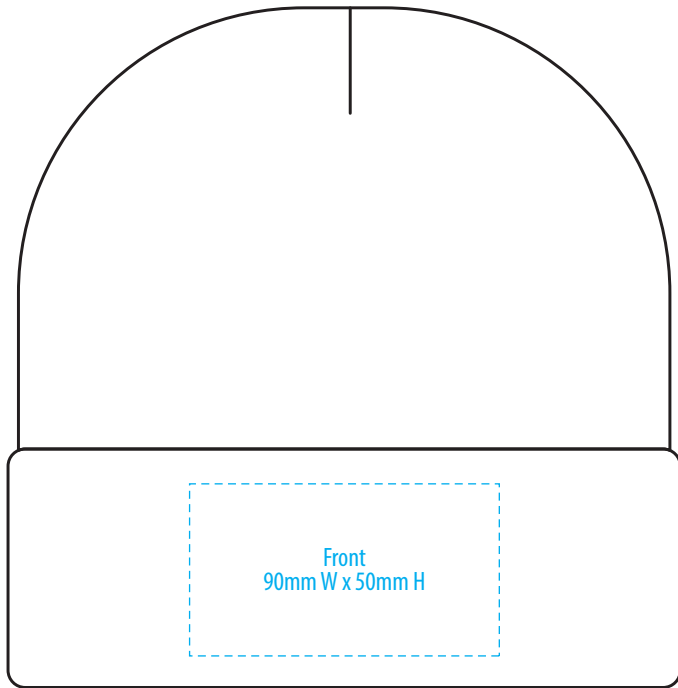

4443

FRONT

NOTE:

The maximum decoration area is a guide only and is greatly dependant on the logo shape.

EMBROIDERY