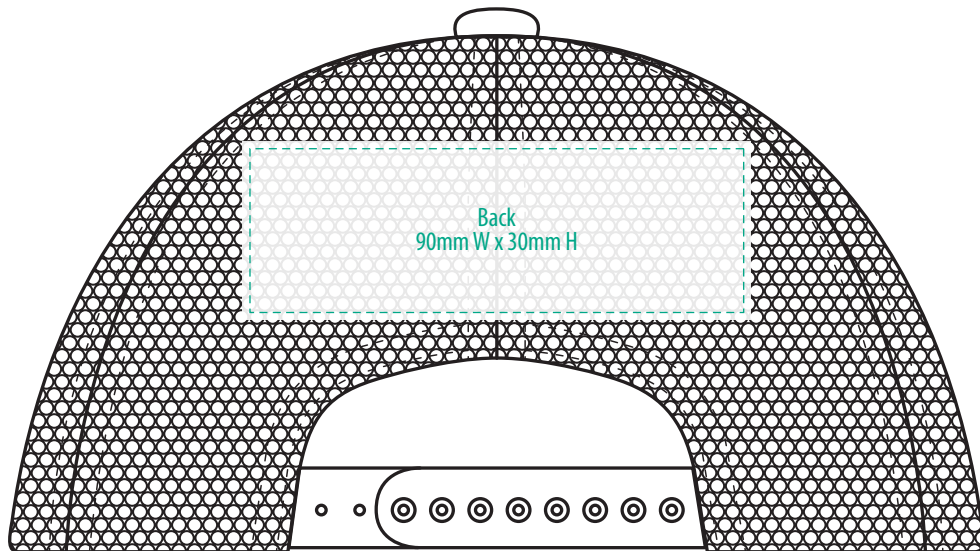

4391

COLOUR

4391

NOTE:

The maximum decoration area is a guide only and is greatly dependant on the logo shape.

EMBROIDERY

4391

NOTE:

The maximum decoration area is a guide only and is greatly dependant on the logo shape.

4391

NOTE:

The maximum decoration area is a guide only and is greatly dependant on the logo shape.

SUPASUB / SUPAETCH / SUPAFLEX