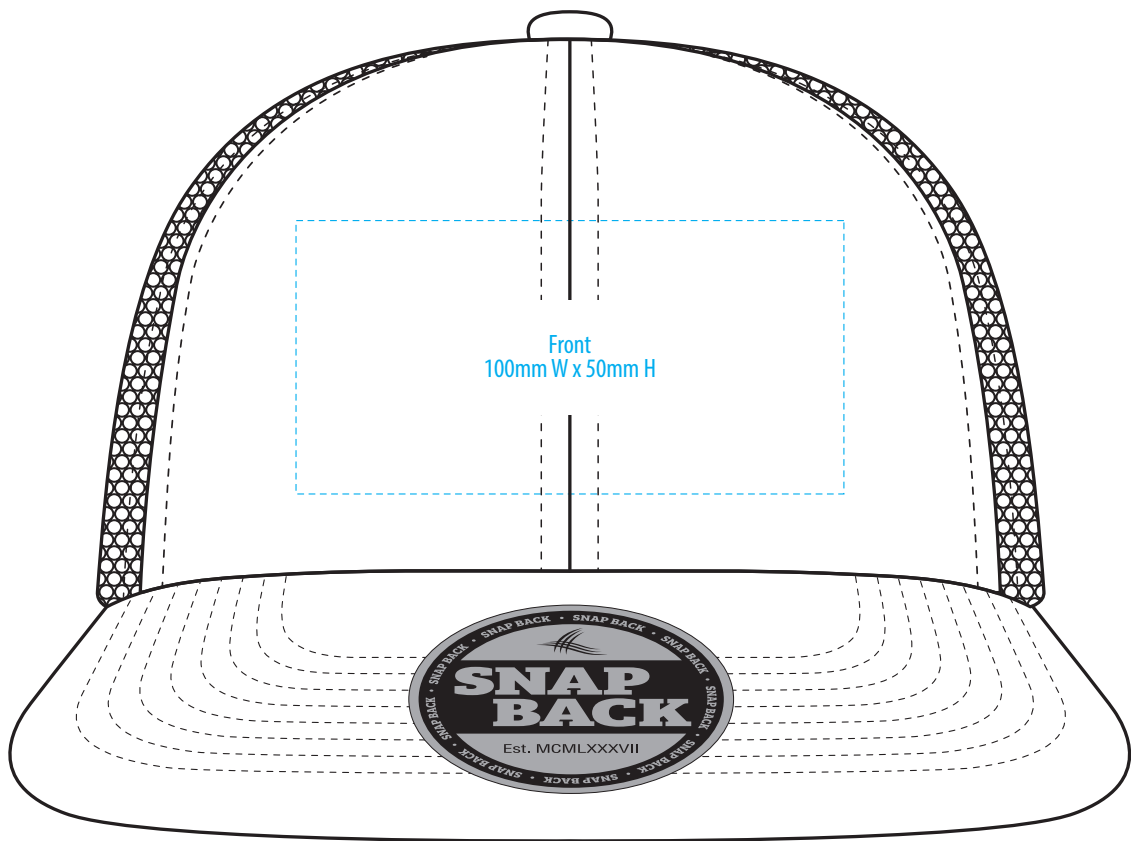

4391

COLOUR

4391

NOTE:

The maximum decoration area is a guide only and is greatly dependant on the logo shape.

EMBROIDERY

4391

NOTE:

The maximum decoration area is a guide only and is greatly dependant on the logo shape.

4391

NOTE:

The maximum decoration area is a guide only and is greatly dependant on the logo shape.

SUPASUB / SUPAETCH / SUPAFLEX