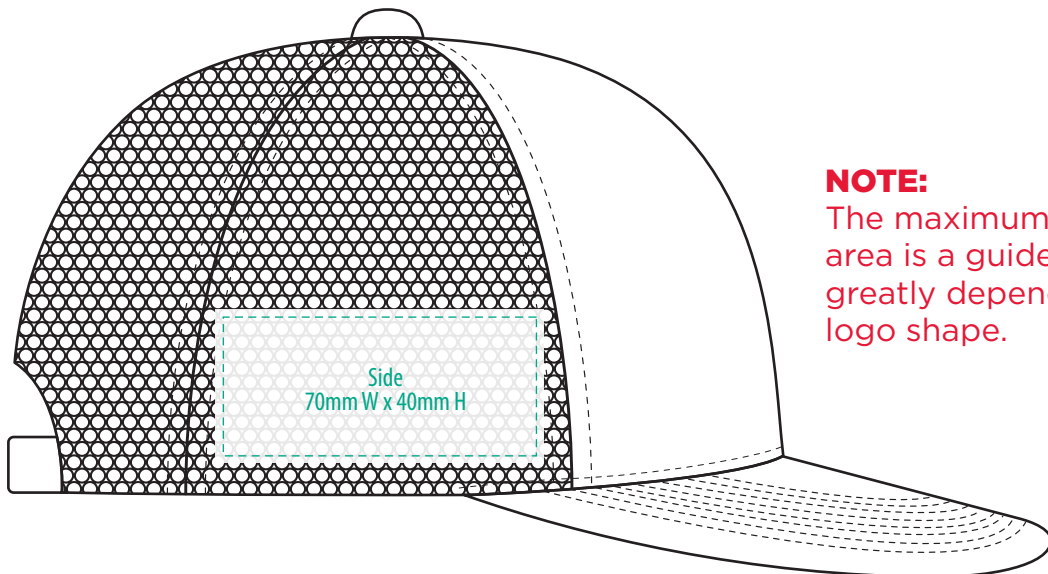

4391

COLOUR

4391

NOTE:

The maximum decoration area is a guide only and is greatly dependant on the logo shape.

EMBROIDERY

4391

NOTE:

The maximum decoration area is a guide only and is greatly dependant on the logo shape.

4391

NOTE:

The maximum decoration area is a guide only and is greatly dependant on the logo shape.

SUPASUB / SUPAETCH / SUPAFLEX