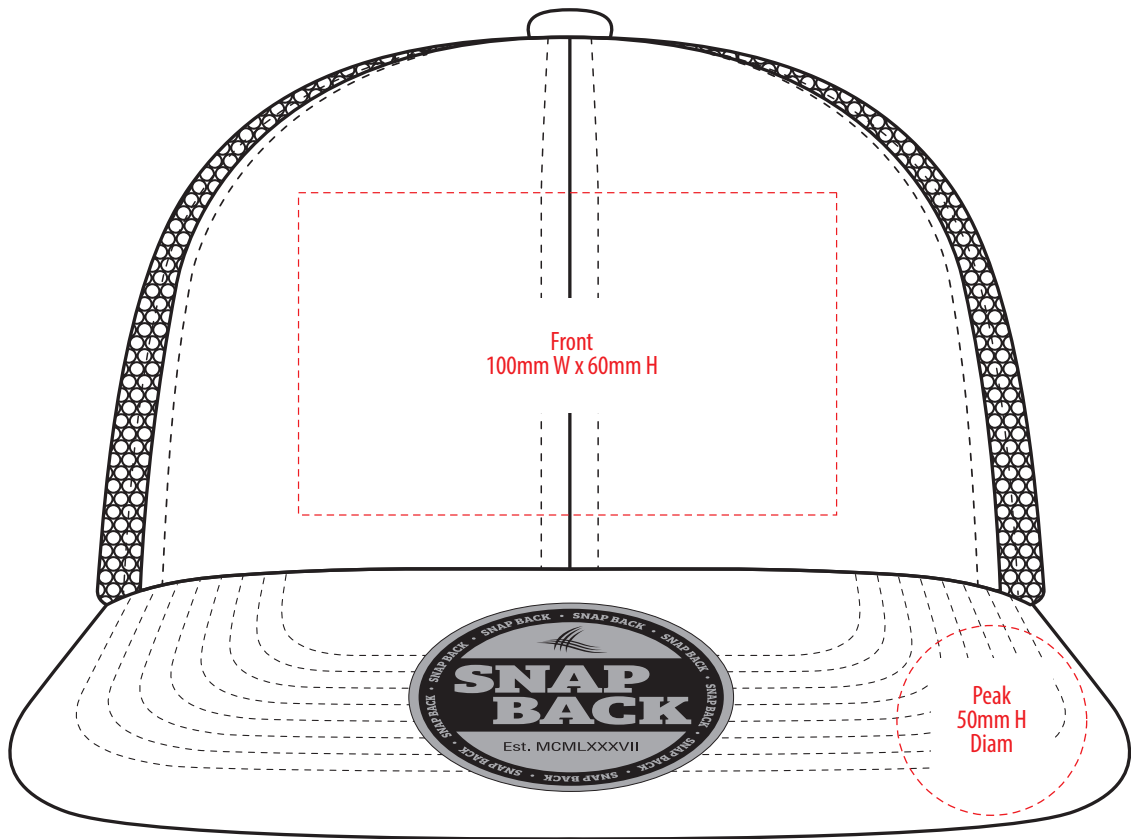

4391

COLOUR

4391

NOTE:

The maximum decoration area is a guide only and is greatly dependant on the logo shape.

EMBROIDERY

4391

NOTE:

The maximum decoration area is a guide only and is greatly dependant on the logo shape.

4391

NOTE:

The maximum decoration area is a guide only and is greatly dependant on the logo shape.

SUPASUB / SUPAETCH / SUPAFLEX