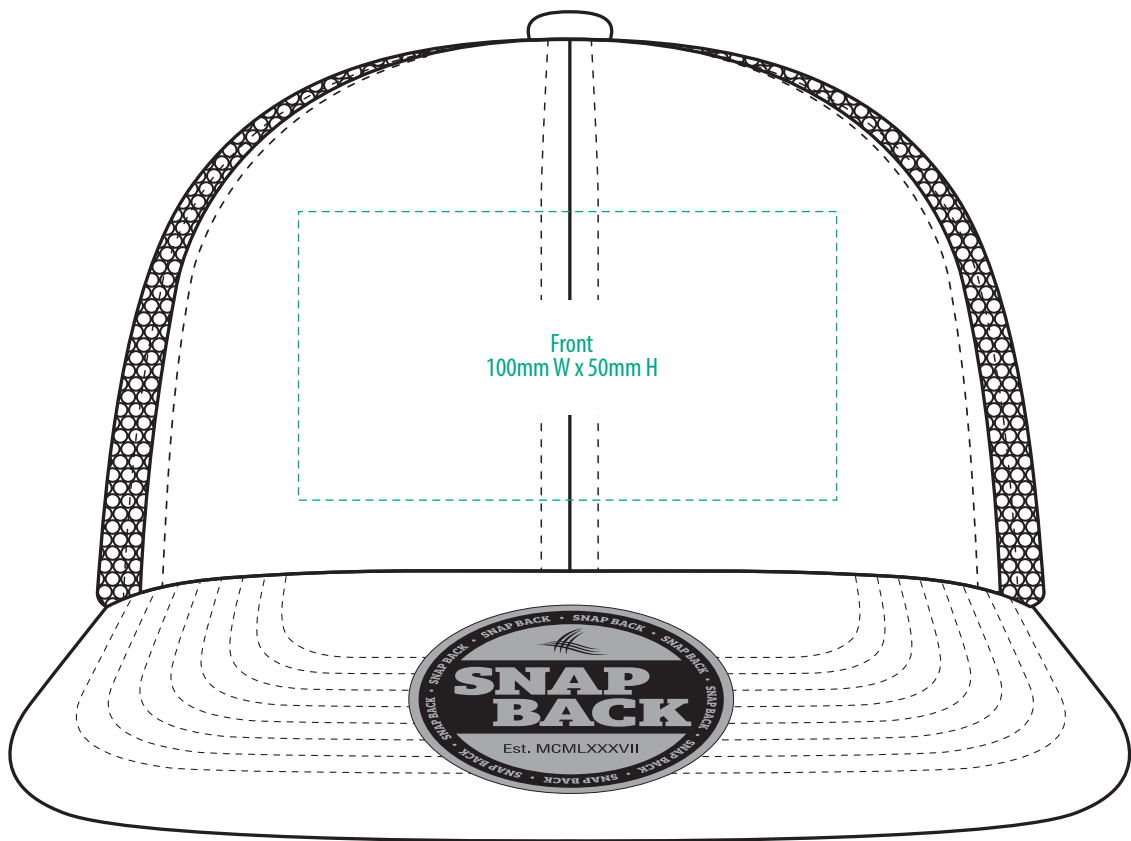

4391

COLOUR

4391

NOTE:

The maximum decoration area is a guide only and is greatly dependant on the logo shape.

EMBROIDERY

4391

NOTE:

The maximum decoration area is a guide only and is greatly dependant on the logo shape.

4391

NOTE:

The maximum decoration area is a guide only and is greatly dependant on the logo shape.

SUPASUB / SUPAETCH / SUPAFLEX