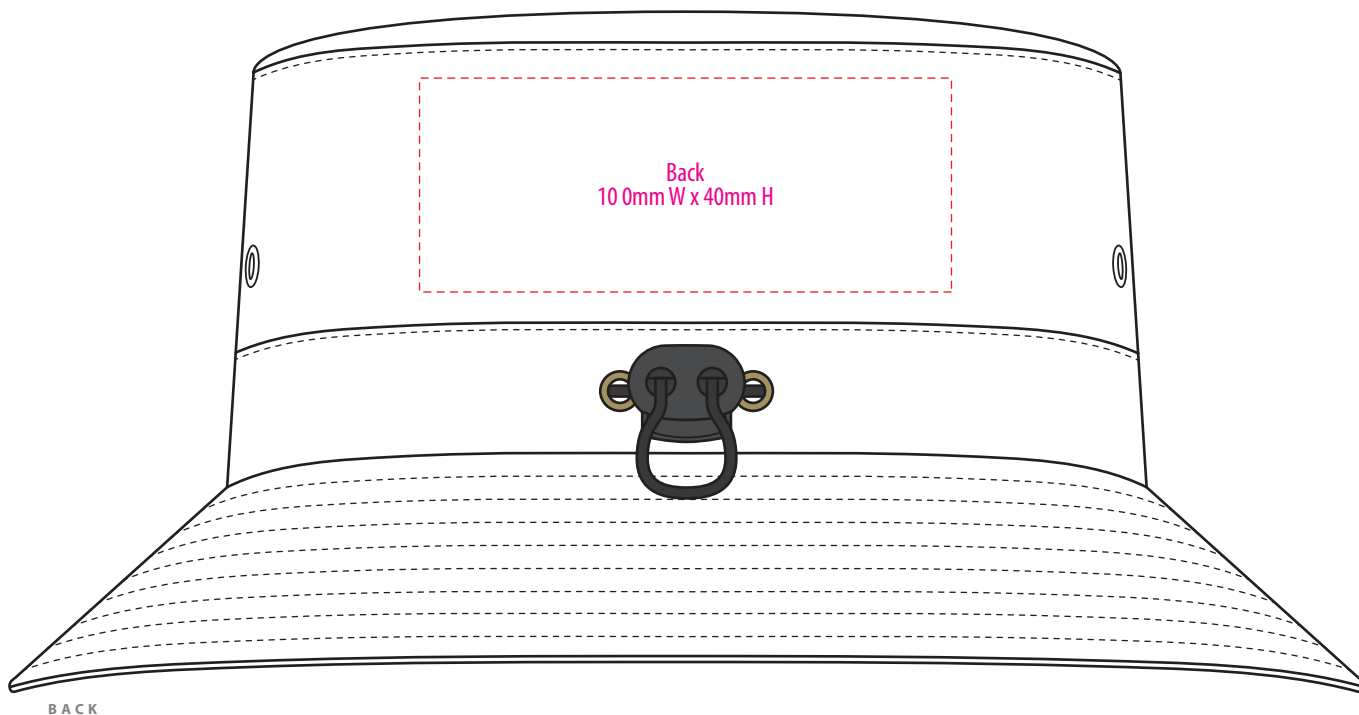

# 4363

FRONT

BACK

**NOTE:**

The maximum decoration area is a guide only and is greatly dependant on the logo shape.

-----  
EMBROIDERY

4363

**NOTE:**

The maximum decoration area is a guide only and is greatly dependant on the logo shape.

-----  
SUPACOLOUR