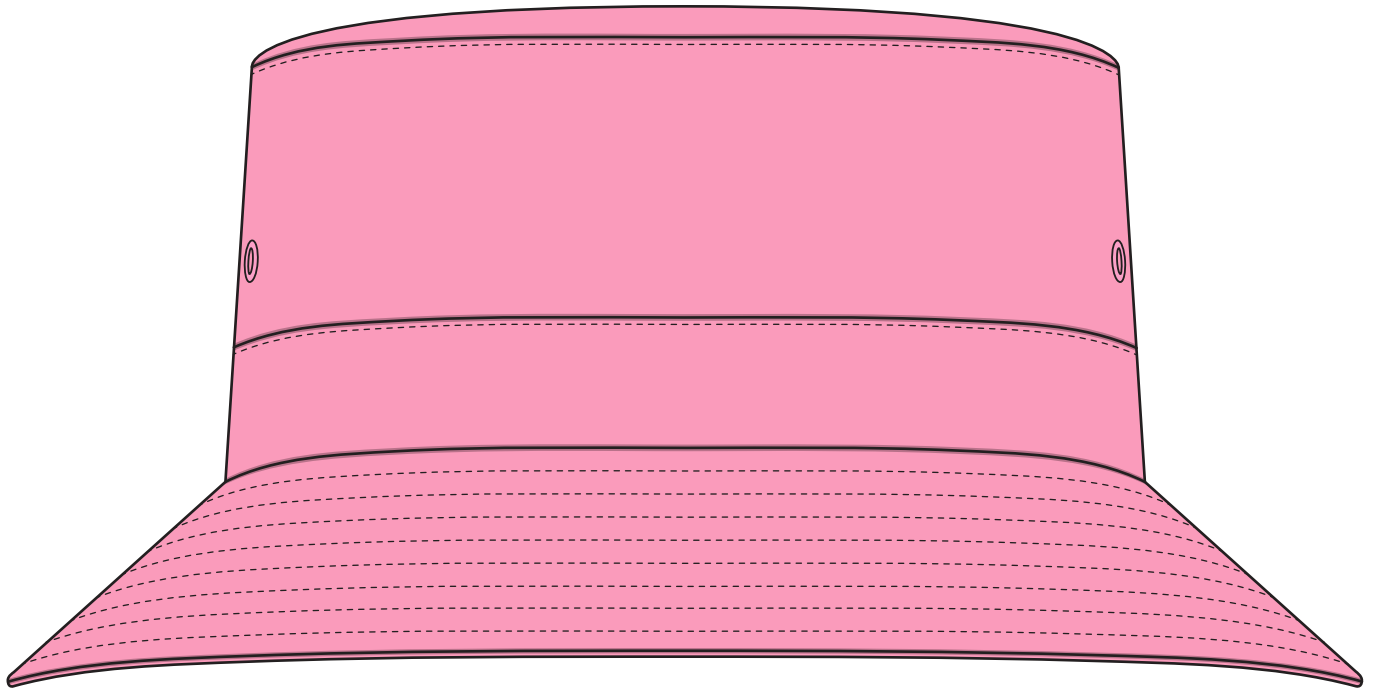

4363

FRONT

BACK

-----  
COLOUR

# 4363

FRONT

BACK

**NOTE:**

The maximum decoration area is a guide only and is greatly dependant on the logo shape.

-----  
EMBROIDERY

4363

**NOTE:**

The maximum decoration area is a guide only and is greatly dependant on the logo shape.

-----  
SUPACOLOUR