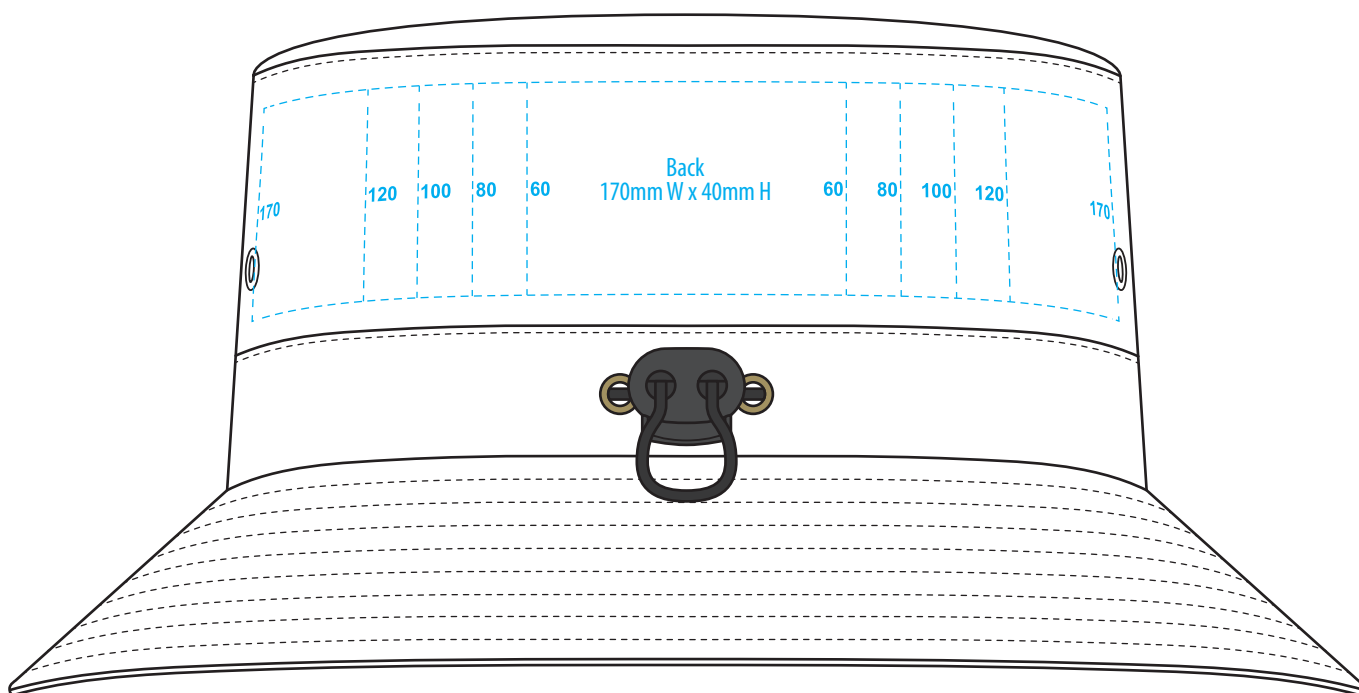

4363

FRONT

BACK

-----  
COLOUR

# 4363

FRONT

BACK

**NOTE:**

The maximum decoration area is a guide only and is greatly dependant on the logo shape.

-----  
EMBROIDERY

4363

**NOTE:**

The maximum decoration area is a guide only and is greatly dependant on the logo shape.

-----  
SUPACOLOUR

# 4363

**NOTE:**

The maximum decoration area is a guide only and is greatly dependant on the logo shape.

-----  
SUPASUB / SUPAETCH / SUPAFLEX