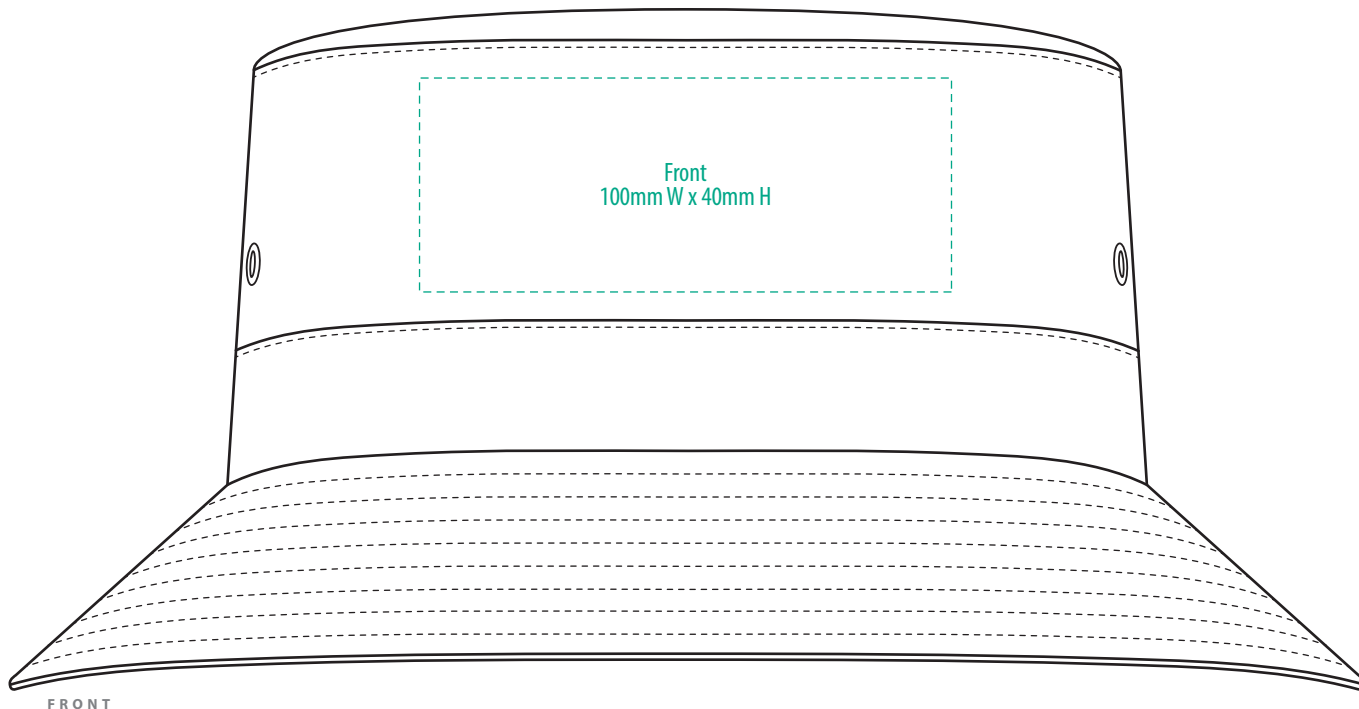

# 4363

FRONT

BACK

**NOTE:**

The maximum decoration area is a guide only and is greatly dependant on the logo shape.

-----  
EMBROIDERY

4363

**NOTE:**

The maximum decoration area is a guide only and is greatly dependant on the logo shape.

-----  
SUPACOLOUR

# 4363

**NOTE:**

The maximum decoration area is a guide only and is greatly dependant on the logo shape.

-----  
SUPASUB / SUPAETCH / SUPAFLEX