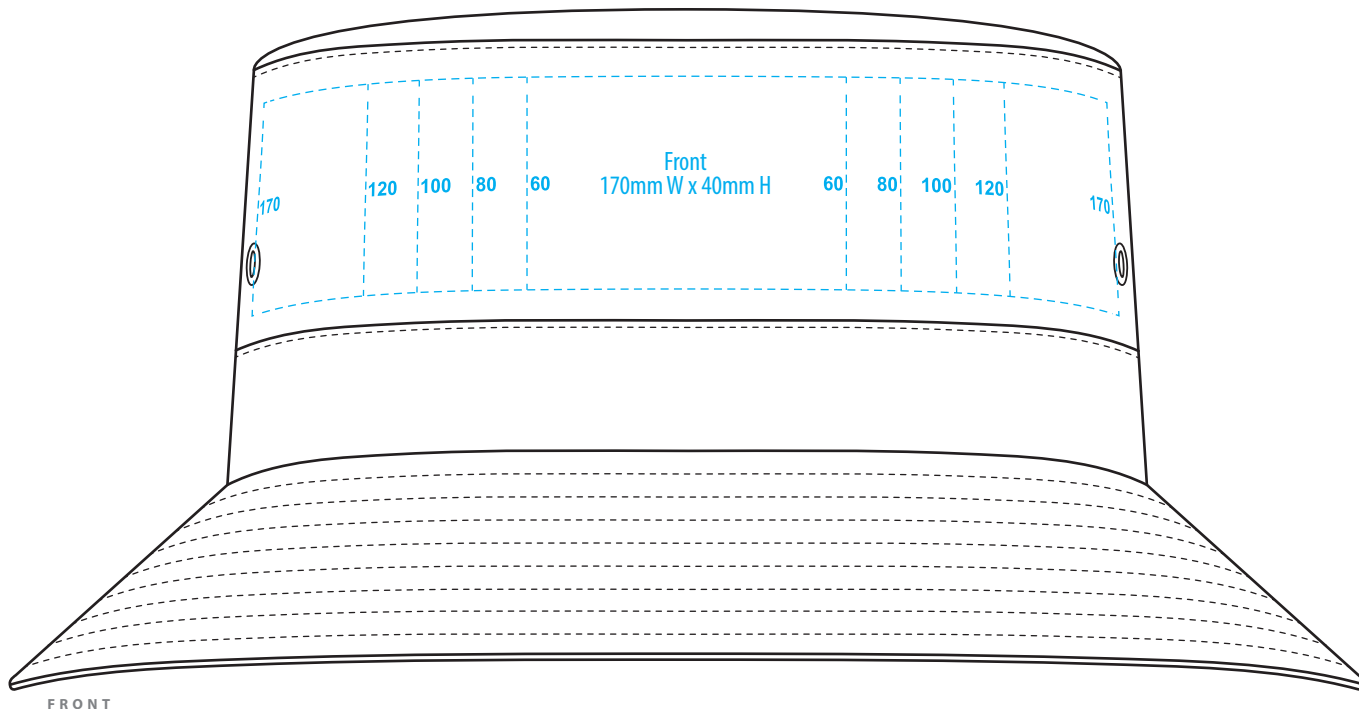

4363

FRONT

BACK

-----  
COLOUR

# 4363

FRONT

BACK

**NOTE:**

The maximum decoration area is a guide only and is greatly dependant on the logo shape.

-----  
EMBROIDERY

4363

**NOTE:**

The maximum decoration area is a guide only and is greatly dependant on the logo shape.

-----  
SUPACOLOUR

# 4363

**NOTE:**

The maximum decoration area is a guide only and is greatly dependant on the logo shape.

-----  
SUPASUB / SUPAETCH / SUPAFLEX