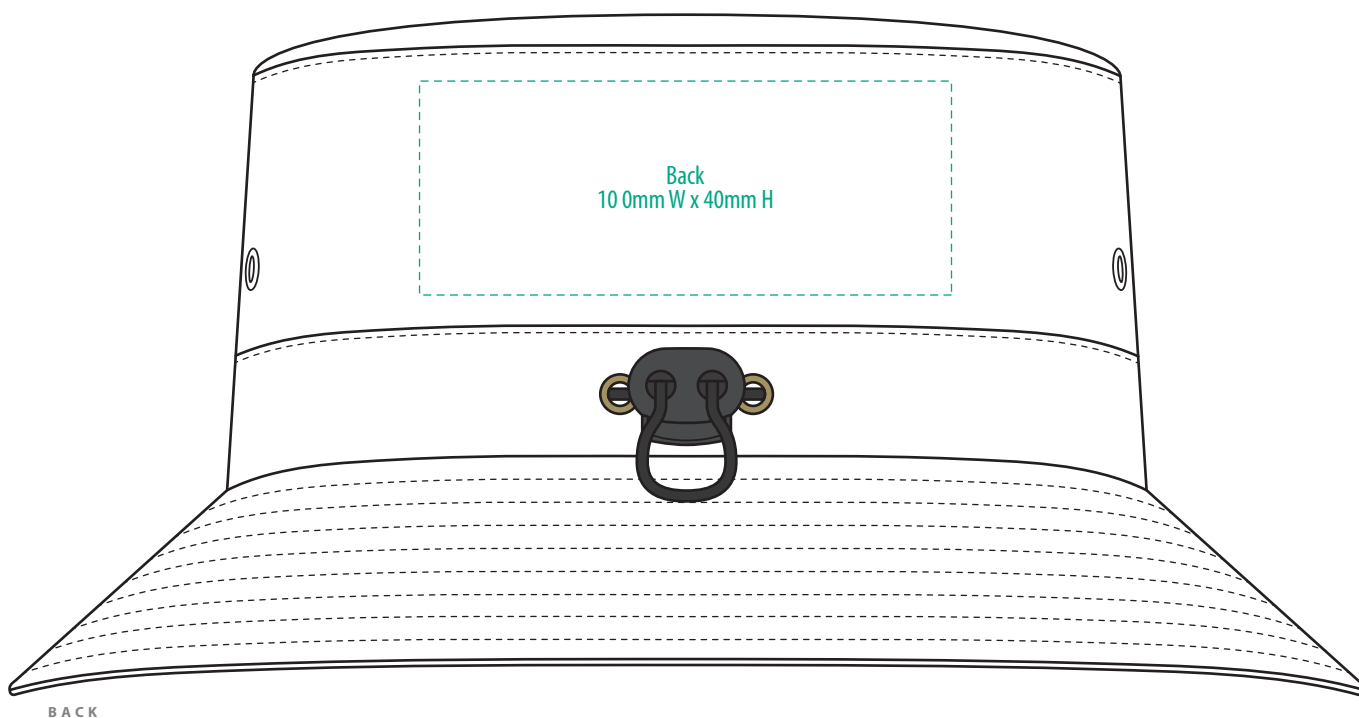

4363

NOTE:

The maximum decoration area is a guide only and is greatly dependant on the logo shape.

SUPASUB / SUPAETCH / SUPAFLEX