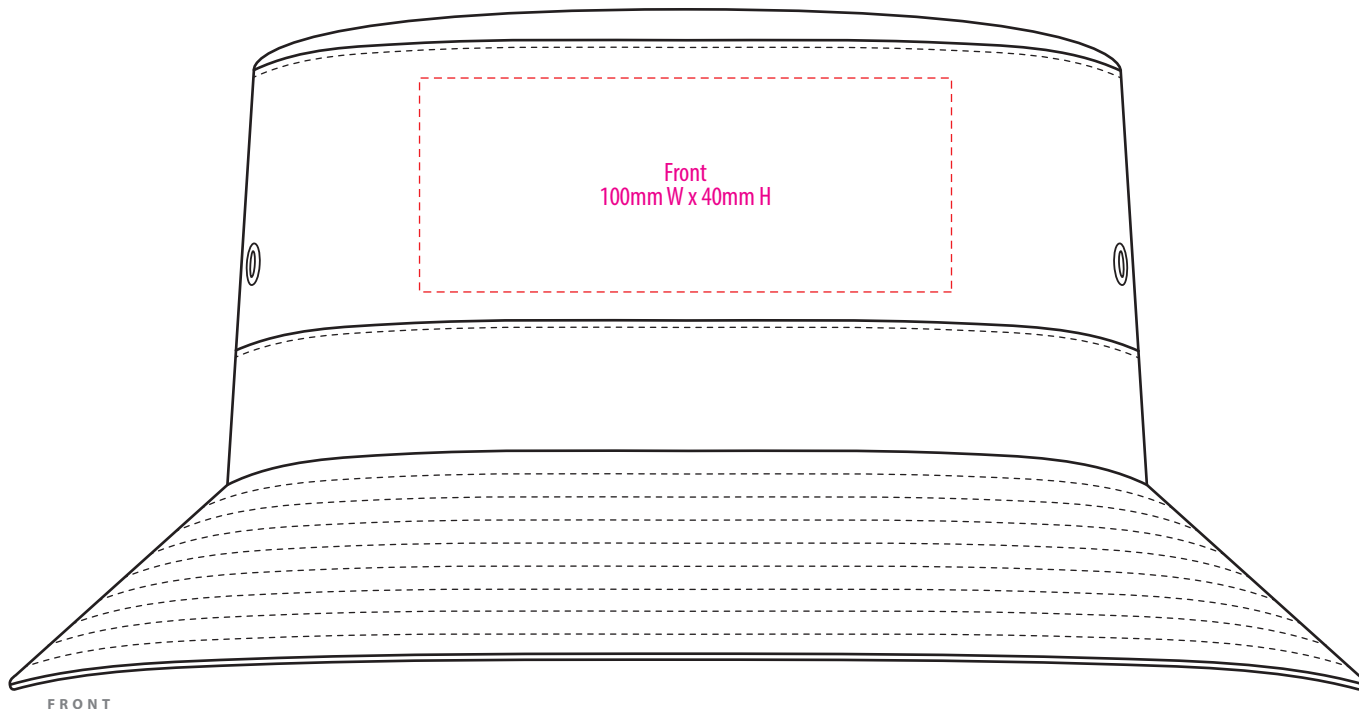

# 4363

FRONT

BACK

**NOTE:**

The maximum decoration area is a guide only and is greatly dependant on the logo shape.

-----  
EMBROIDERY

4363

**NOTE:**

The maximum decoration area is a guide only and is greatly dependant on the logo shape.

-----  
SUPACOLOUR

# 4363

**NOTE:**

The maximum decoration area is a guide only and is greatly dependant on the logo shape.

-----  
SUPASUB / SUPAETCH / SUPAFLEX