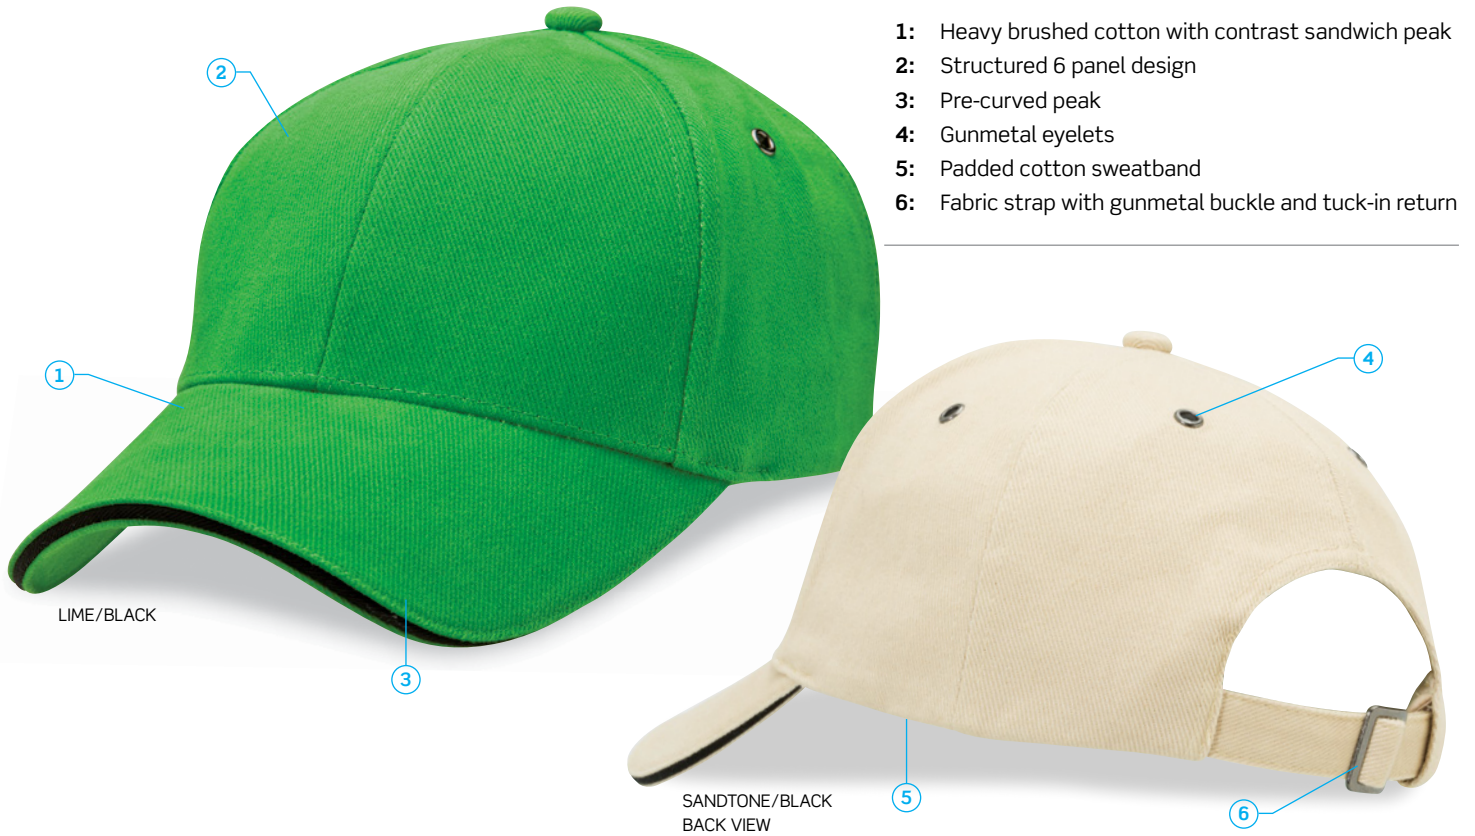

# Sandwich Peak Cap

Simple and elegant, the contrast sandwich in the peak sets this cap apart from the crowd.

LIME/BLACK

SANDTONE/BLACK  
BACK VIEW

# Sandwich Peak Cap

### DESCRIPTION

- Heavy brushed cotton with contrast sandwich peak
- Structured 6 panel design
- Pre-curved peak
- Gunmetal eyelets
- Padded cotton sweatband
- Fabric strap with gunmetal buckle and tuck-in return