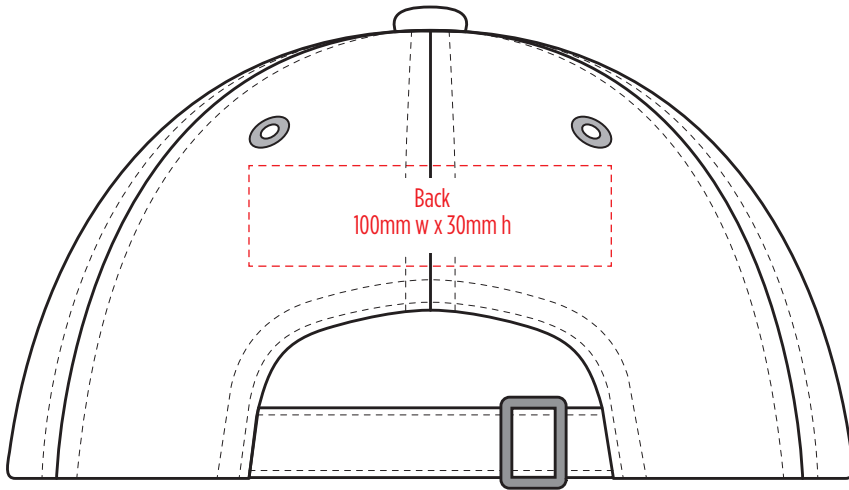

4289

COLOUR

NOTE:
The maximum decoration area is a guide only and is greatly dependant on the logo shape.

EMBROIDERY

NOTE:
The maximum decoration area is a guide only and is greatly dependant on the logo shape.

NOTE:

The maximum decoration area is a guide only and is greatly dependant on the logo shape.