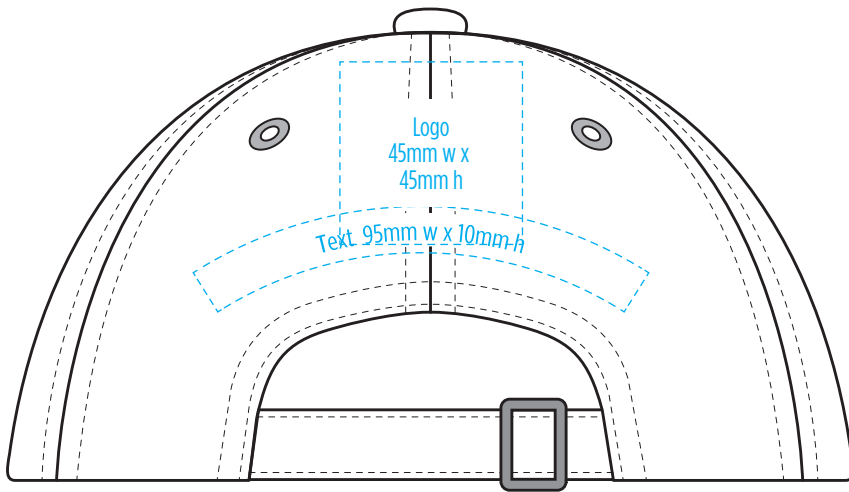

4289

COLOUR

NOTE:
The maximum decoration area is a guide only and is greatly dependant on the logo shape.

EMBROIDERY

NOTE:
The maximum decoration area is a guide only and is greatly dependant on the logo shape.

NOTE:

The maximum decoration area is a guide only and is greatly dependant on the logo shape.