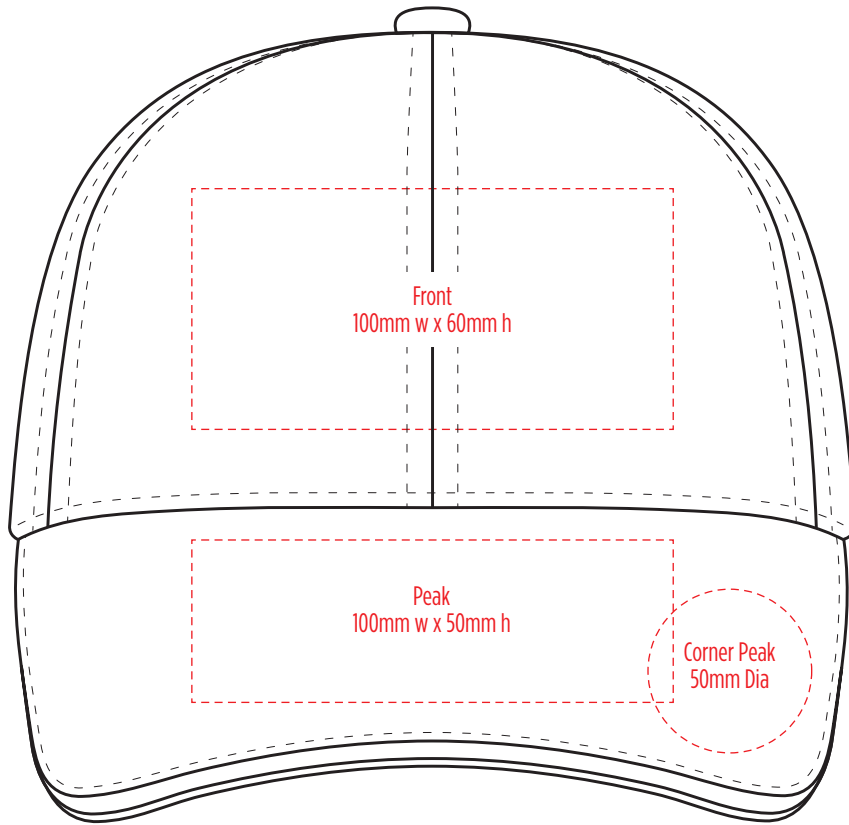

4289

COLOUR

NOTE:
The maximum decoration area is a guide only and is greatly dependant on the logo shape.

EMBROIDERY

NOTE:
The maximum decoration area is a guide only and is greatly dependant on the logo shape.

NOTE:

The maximum decoration area is a guide only and is greatly dependant on the logo shape.