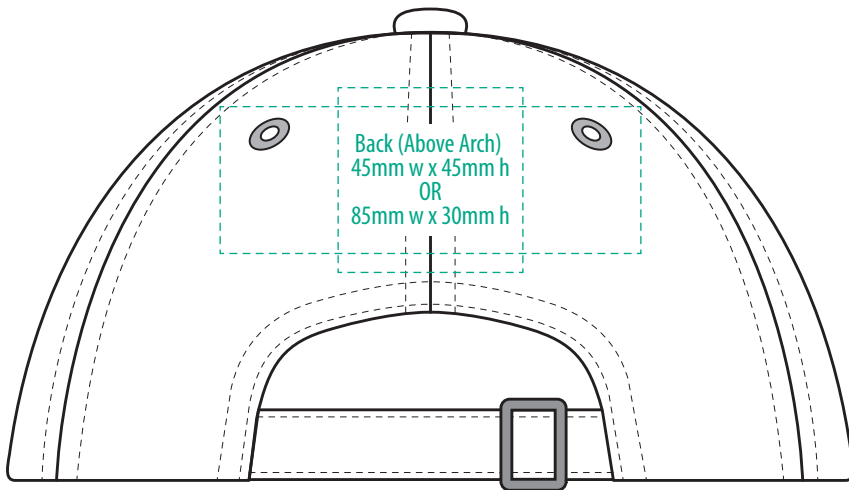

4289

COLOUR

NOTE:
The maximum decoration area is a guide only and is greatly dependant on the logo shape.

EMBROIDERY

NOTE:
The maximum decoration area is a guide only and is greatly dependant on the logo shape.

NOTE:

The maximum decoration area is a guide only and is greatly dependant on the logo shape.