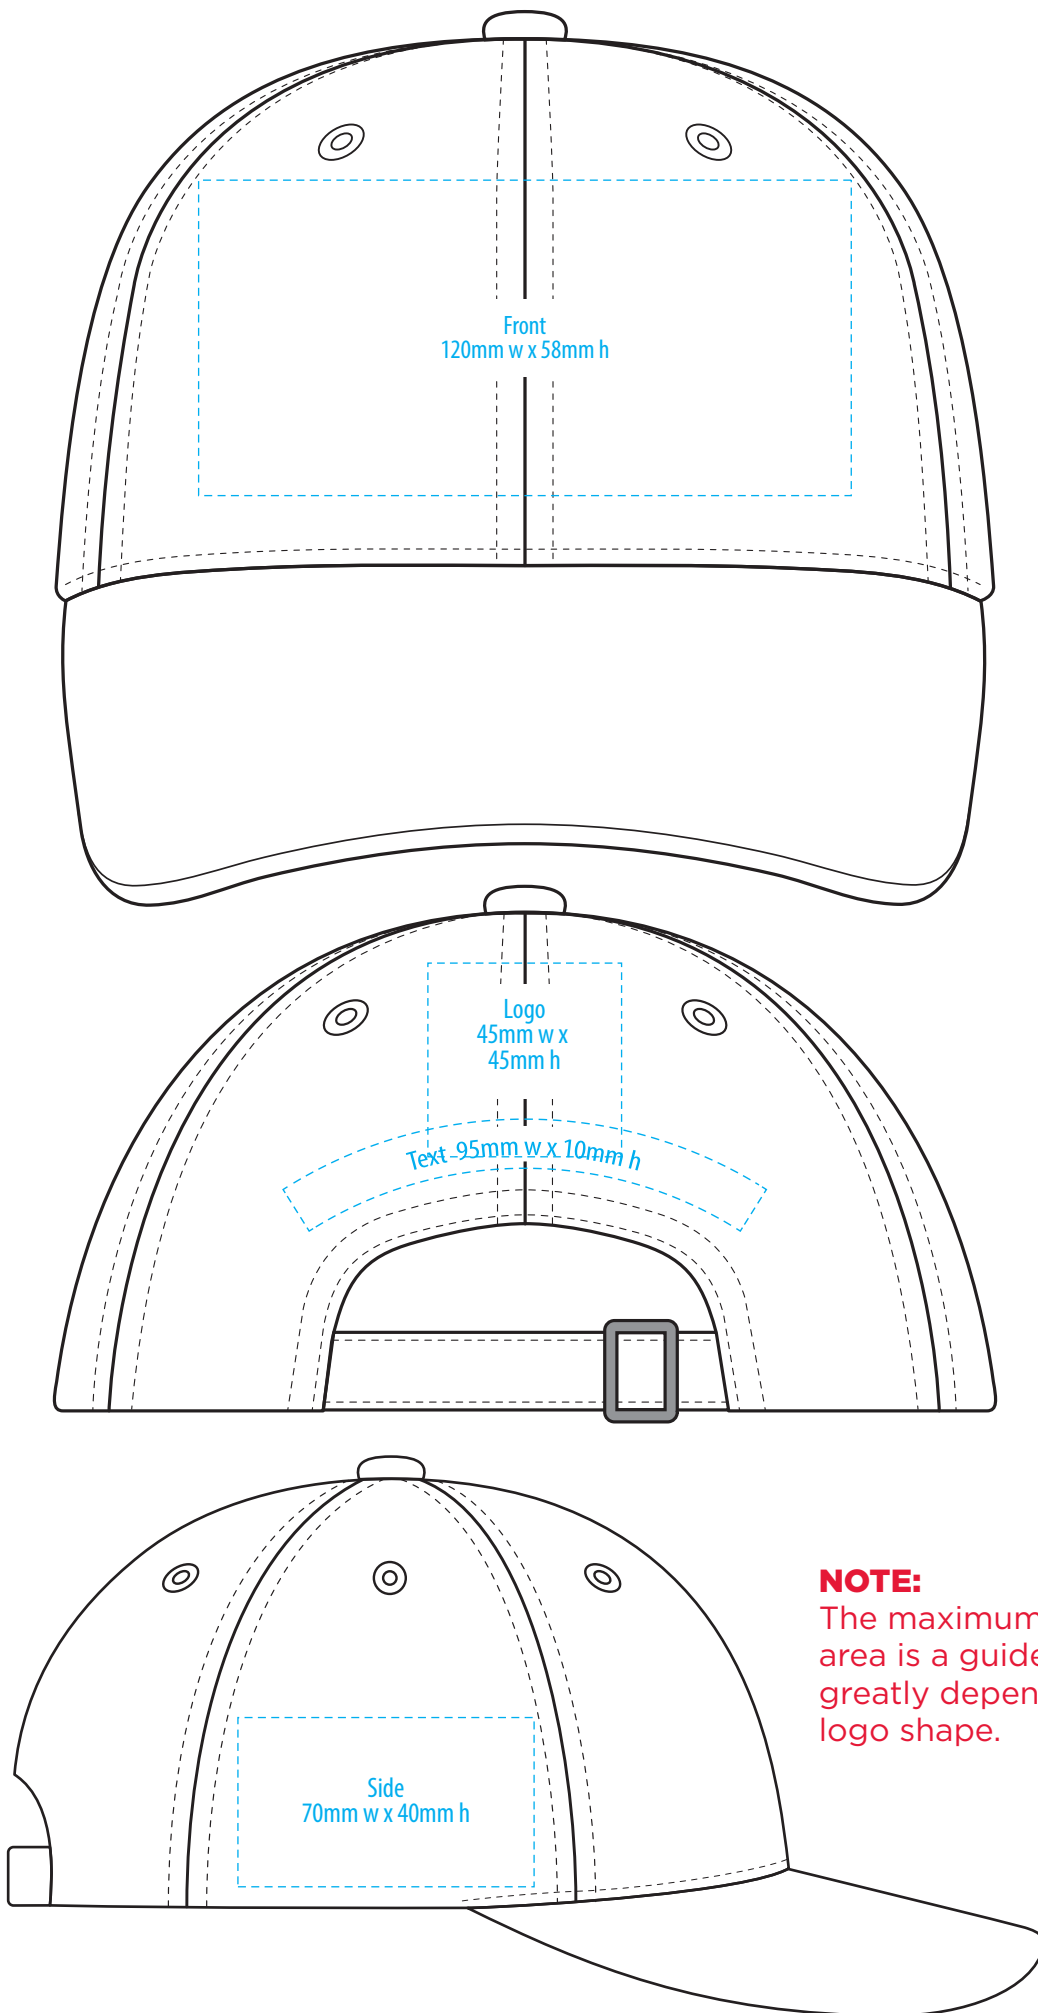

4281

COLOUR

NOTE:
The maximum decoration area is a guide only and is greatly dependant on the logo shape.

NOTE:
The maximum decoration area is a guide only and is greatly dependant on the logo shape.