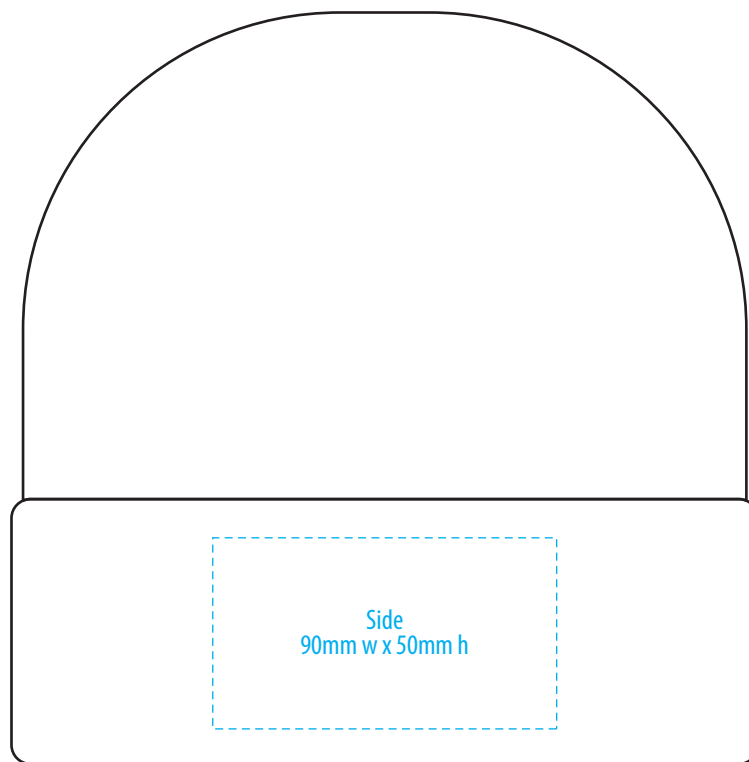

4229

FRONT

BACK

SIDE

COLOUR

4229

FRONT

BACK

SIDE

NOTE:

The maximum decoration area is a guide only and is greatly dependant on the logo shape.

EMBROIDERY

FRONT

BACK

SIDE

Exact Supasub and Supaetch sizing is dependant on logo shape. Please discuss with your Account Manager if you require further guidance

NOTE:

The maximum decoration area is a guide only and is greatly dependant on the logo shape.

SUPASUB / SUPAETCH / SUPAFLEX