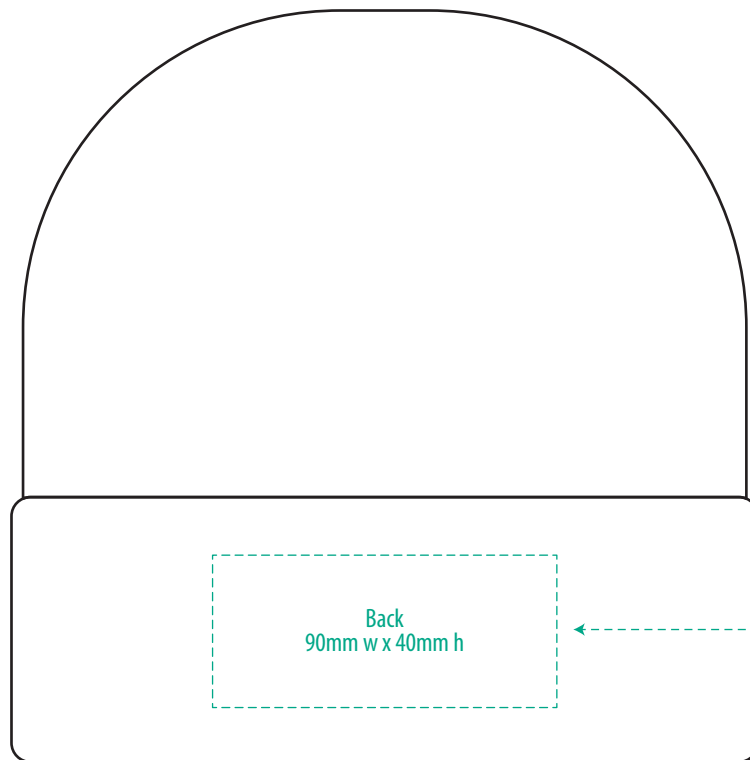

SIDE

NOTE:

The maximum decoration area is a guide only and is greatly dependant on the logo shape.

EMBROIDERY

FRONT

BACK

SIDE

Exact Supasub and Supaetch sizing is dependant on logo shape. Please discuss with your Account Manager if you require further guidance

NOTE:

The maximum decoration area is a guide only and is greatly dependant on the logo shape.

SUPASUB / SUPAETCH / SUPAFLEX