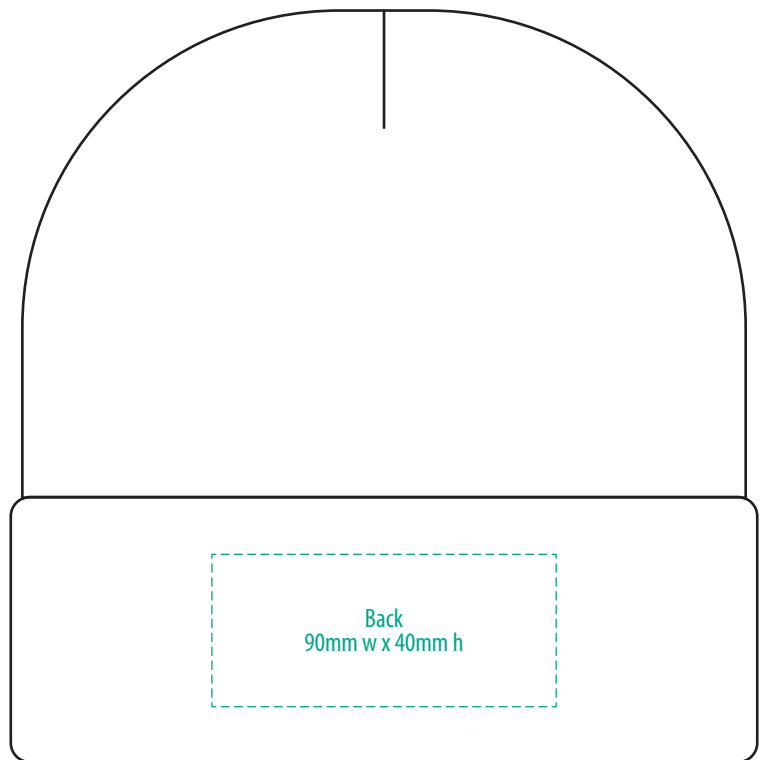

SIDE

NOTE:

The maximum decoration area is a guide only and is greatly dependant on the logo shape.

EMBROIDERY

FRONT

BACK

SIDE

Exact Supasub and Supaetch sizing is dependant on logo shape. Please discuss with your Account Manager if you require further guidance

NOTE:

The maximum decoration area is a guide only and is greatly dependant on the logo shape.

SUPASUB / SUPAETCH / SUPAFLEX