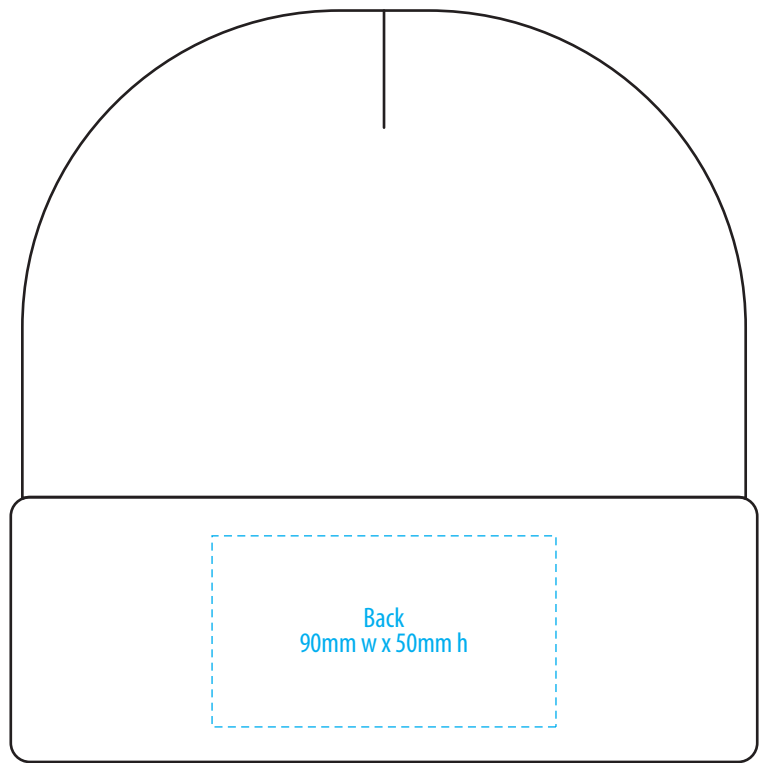

4229

FRONT

BACK

SIDE

NOTE:

The maximum decoration area is a guide only and is greatly dependant on the logo shape.

EMBROIDERY