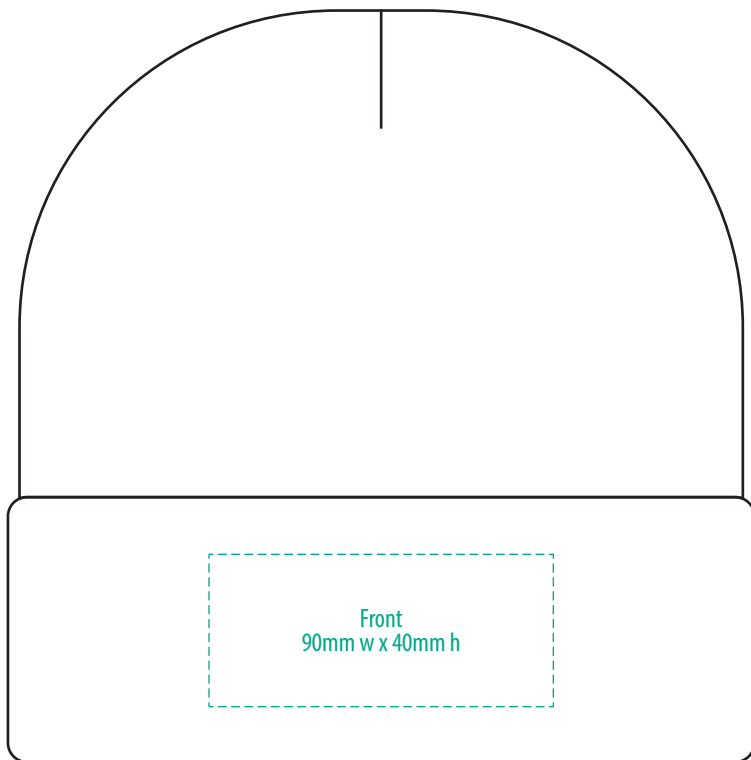

4229

FRONT

BACK

SIDE

COLOUR

4229

FRONT

BACK

SIDE

NOTE:

The maximum decoration area is a guide only and is greatly dependant on the logo shape.

EMBROIDERY

FRONT

BACK

SIDE

Exact Supasub and Supaetch sizing is dependant on logo shape. Please discuss with your Account Manager if you require further guidance

NOTE:

The maximum decoration area is a guide only and is greatly dependant on the logo shape.

SUPASUB / SUPAETCH / SUPAFLEX