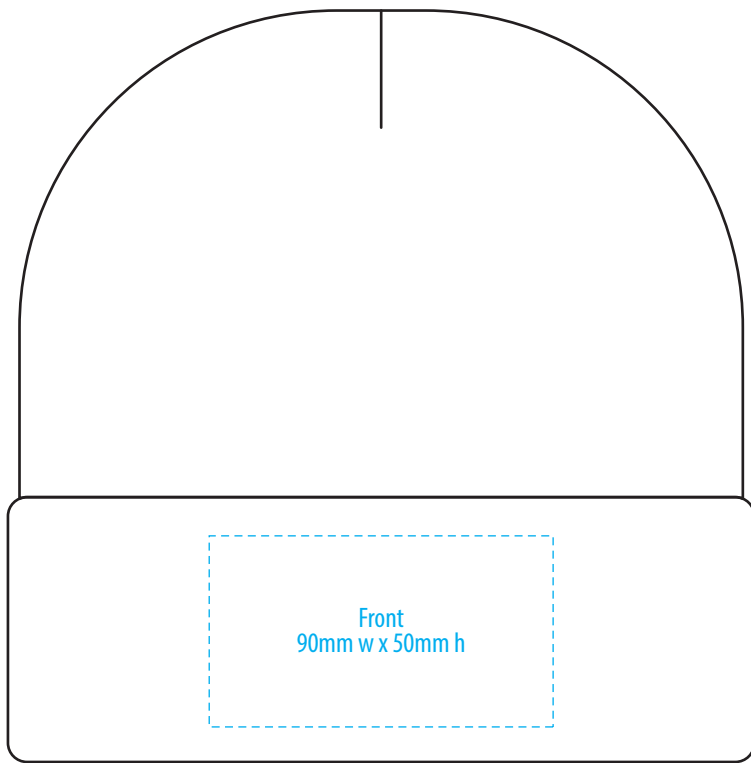

4229

FRONT

BACK

SIDE

NOTE:

The maximum decoration area is a guide only and is greatly dependant on the logo shape.

EMBROIDERY