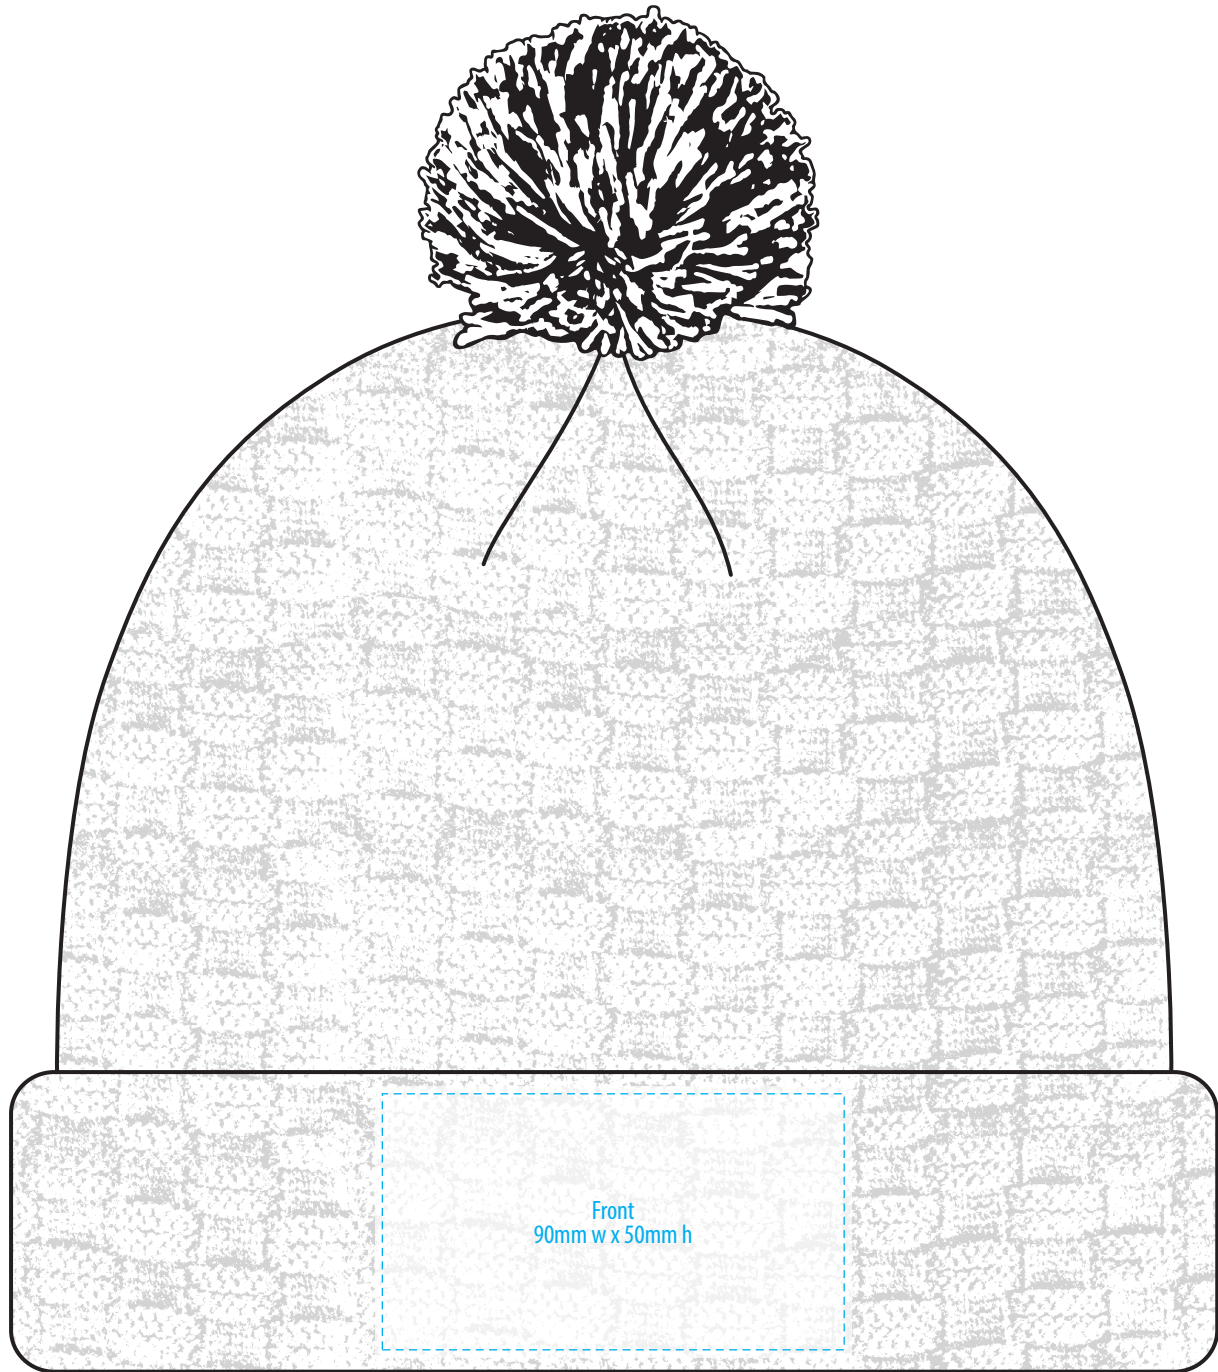

4220

FRONT

NOTE:

The maximum decoration area is a guide only and is greatly dependant on the logo shape.

COLOUR

FRONT

NOTE:

The maximum decoration area is a guide only and is greatly dependant on the logo shape.

EMBROIDERY

FRONT

Exact Patch sizing is dependant on logo shape. Please discuss with your Account Manager if you require further guidance.

NOTE:

The maximum decoration area is a guide only and is greatly dependant on the logo shape.