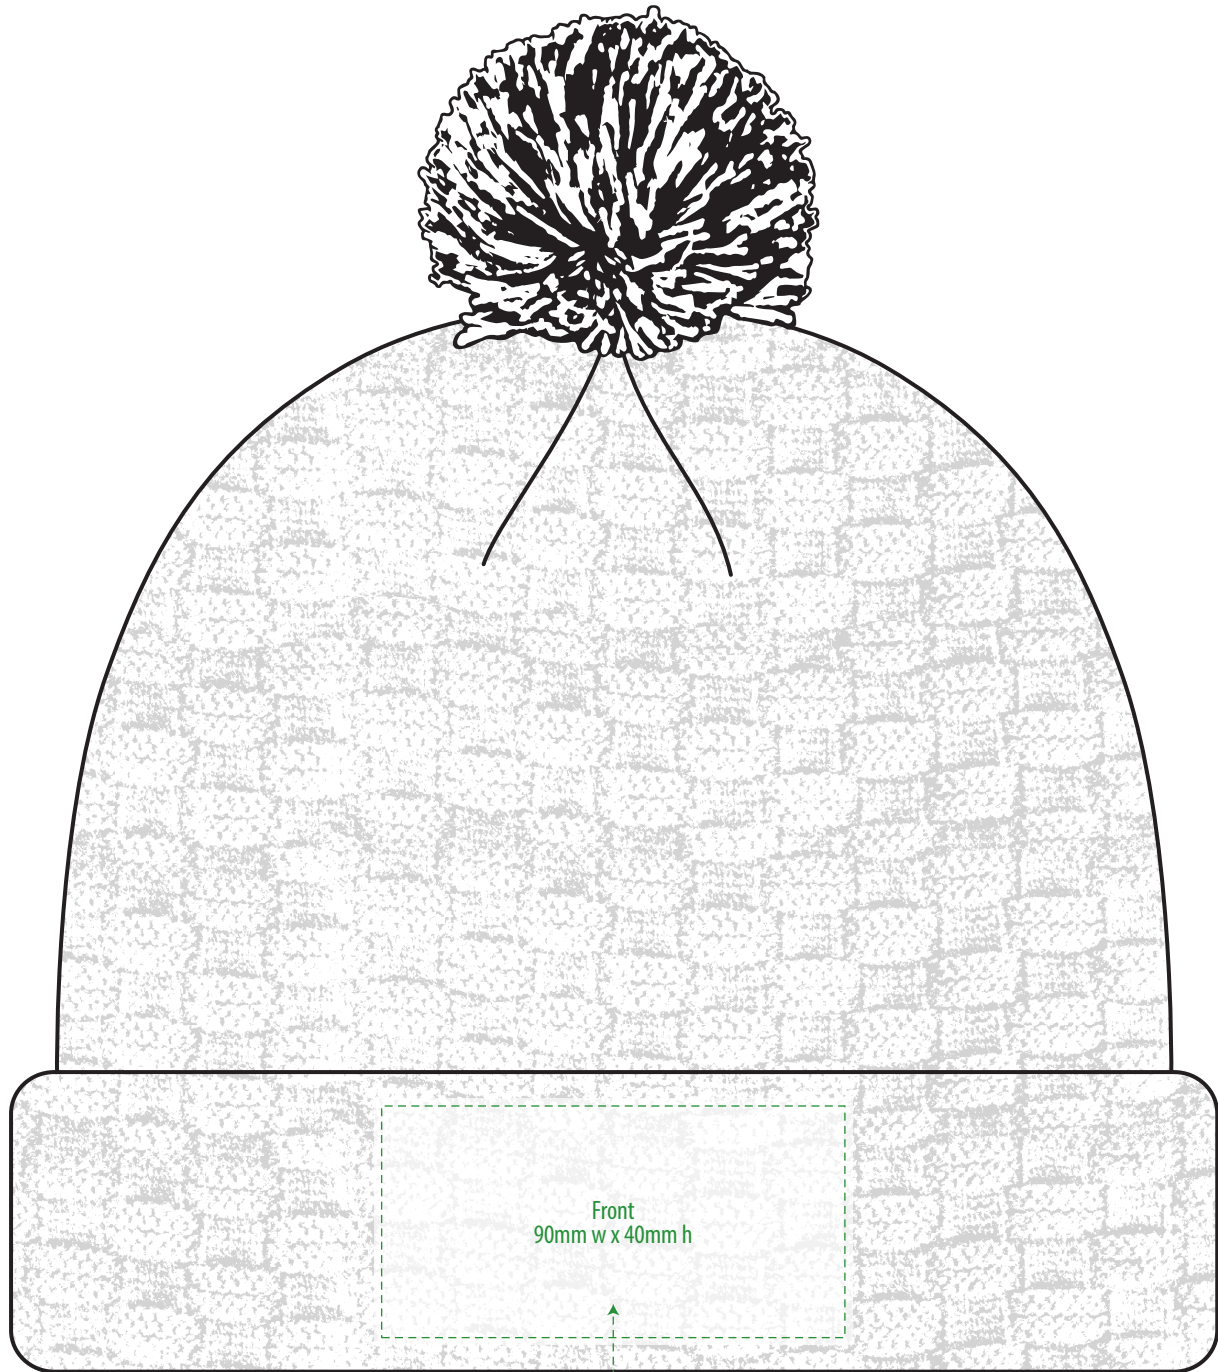

4220

FRONT

NOTE:

The maximum decoration area is a guide only and is greatly dependant on the logo shape.

COLOUR

FRONT

NOTE:

The maximum decoration area is a guide only and is greatly dependant on the logo shape.

EMBROIDERY

FRONT

Exact Patch sizing is dependant on logo shape. Please discuss with your Account Manager if you require further guidance.

NOTE:

The maximum decoration area is a guide only and is greatly dependant on the logo shape.