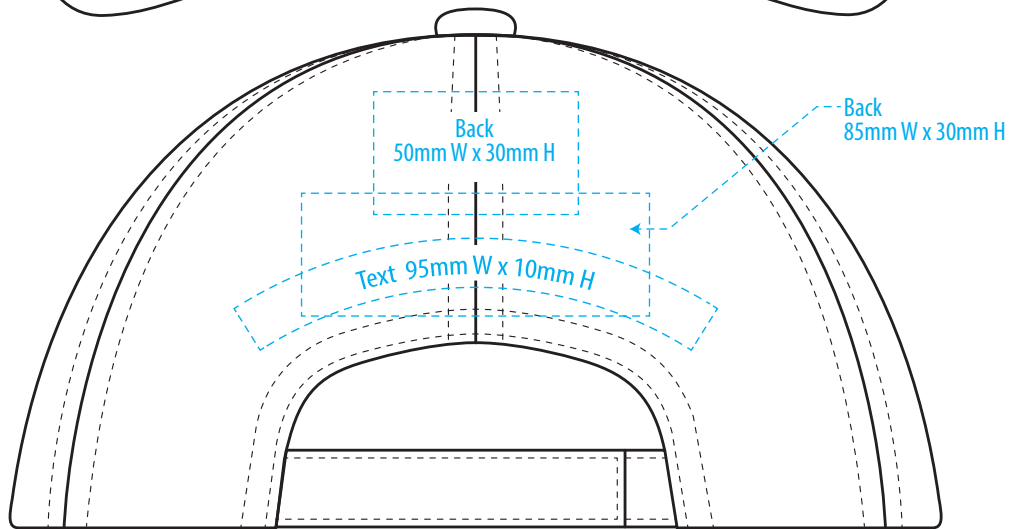

4167

COLOUR

4167

NOTE:
The maximum decoration area is a guide only and is greatly dependant on the logo shape.

EMBROIDERY

4167

NOTE:
The maximum decoration area is a guide only and is greatly dependant on the logo shape.

4167

NOTE:

The maximum decoration area is a guide only and is greatly dependant on the logo shape.

SUPASUB / SUPAETCH / SUPAFLEX