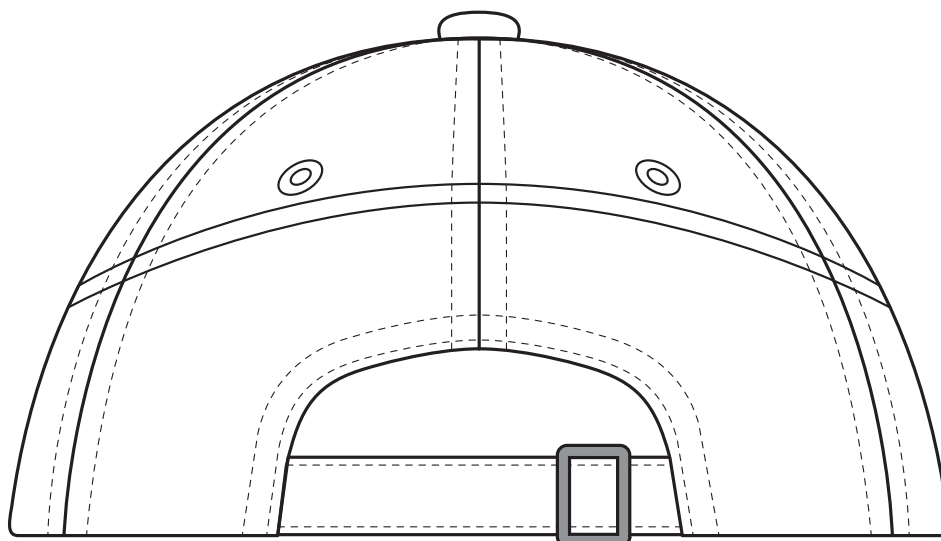

4026

COLOUR

4026

NOTE:
The maximum decoration area is a guide only and is greatly dependant on the logo shape.

EMBROIDERY

NOTE:
The maximum decoration area is a guide only and is greatly dependant on the logo shape.

4026

NOTE:
The maximum decoration area is a guide only and is greatly dependant on the logo shape.

SUPASUB / SUPAETCH / SUPAFLEX