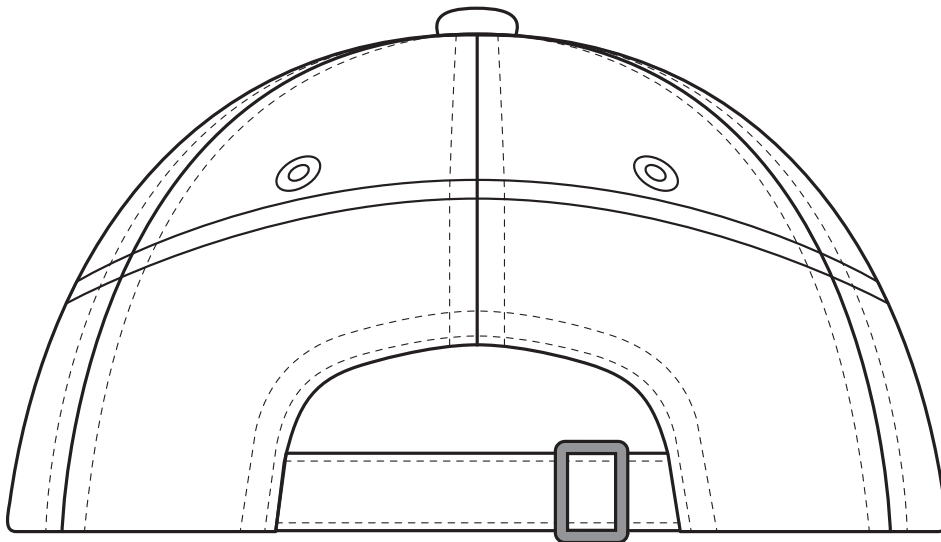

4026

COLOUR

4026

NOTE:
The maximum decoration area is a guide only and is greatly dependant on the logo shape.

EMBROIDERY

NOTE:
The maximum decoration area is a guide only and is greatly dependant on the logo shape.

4026

NOTE:
The maximum decoration area is a guide only and is greatly dependant on the logo shape.

SUPASUB / SUPAETCH / SUPAFLEX