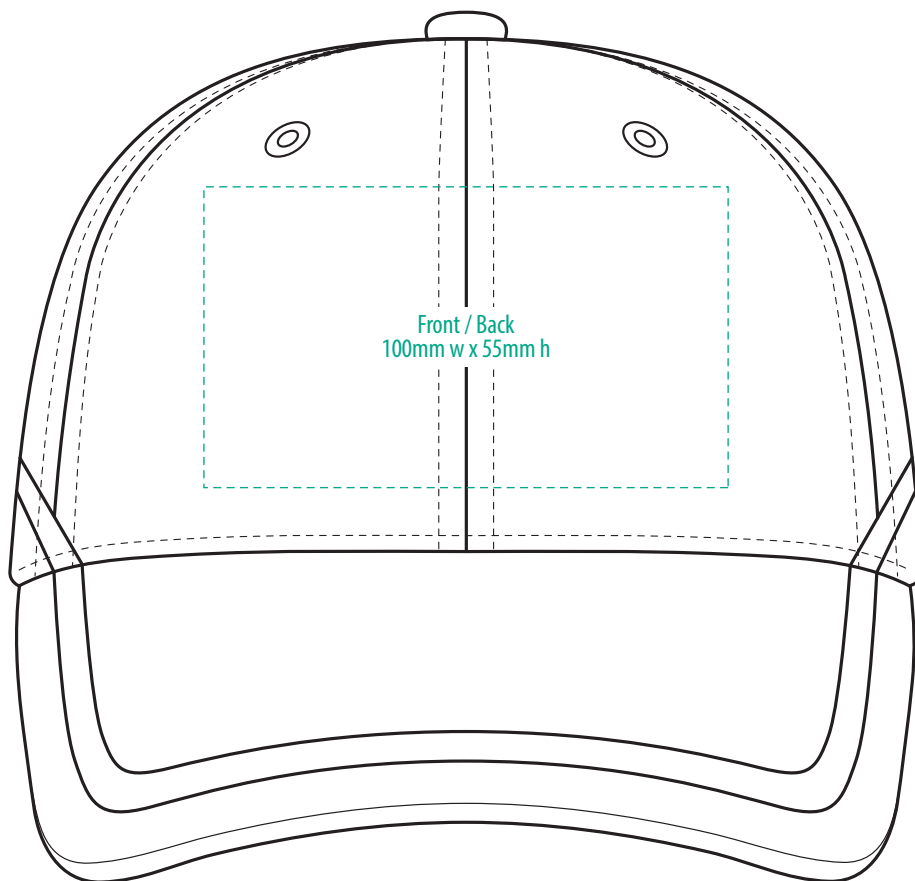

4026

COLOUR

4026

NOTE:
The maximum decoration area is a guide only and is greatly dependant on the logo shape.

EMBROIDERY

NOTE:
The maximum decoration area is a guide only and is greatly dependant on the logo shape.

4026

NOTE:
The maximum decoration area is a guide only and is greatly dependant on the logo shape.

SUPASUB / SUPAETCH / SUPAFLEX