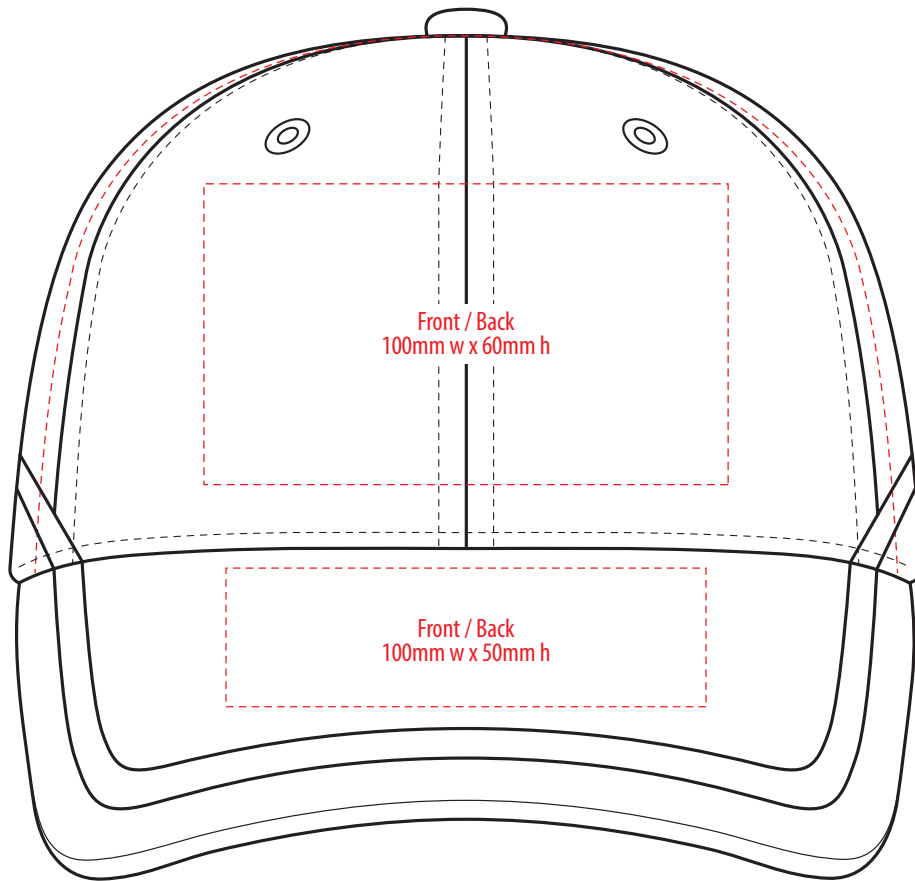

4026

COLOUR

4026

NOTE:
The maximum decoration area is a guide only and is greatly dependant on the logo shape.

EMBROIDERY

NOTE:
The maximum decoration area is a guide only and is greatly dependant on the logo shape.

4026

NOTE:
The maximum decoration area is a guide only and is greatly dependant on the logo shape.

SUPASUB / SUPAETCH / SUPAFLEX