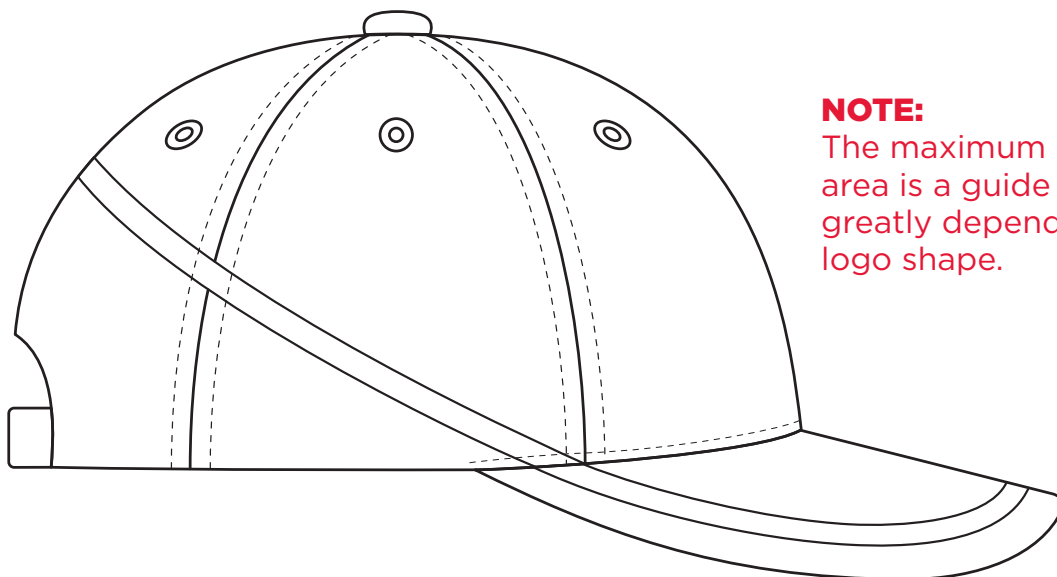

4026

COLOUR

4026

NOTE:
The maximum decoration area is a guide only and is greatly dependant on the logo shape.

EMBROIDERY

NOTE:
The maximum decoration area is a guide only and is greatly dependant on the logo shape.

4026

NOTE:
The maximum decoration area is a guide only and is greatly dependant on the logo shape.

SUPASUB / SUPAETCH / SUPAFLEX