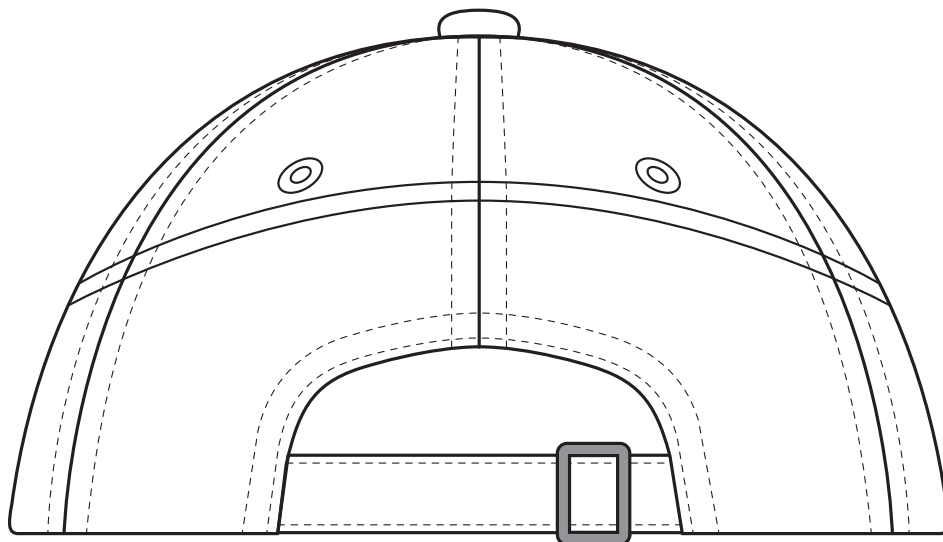

4026

COLOUR

4026

NOTE:
The maximum decoration area is a guide only and is greatly dependant on the logo shape.

EMBROIDERY

NOTE:
The maximum decoration area is a guide only and is greatly dependant on the logo shape.

4026

NOTE:
The maximum decoration area is a guide only and is greatly dependant on the logo shape.

SUPASUB / SUPAETCH / SUPAFLEX