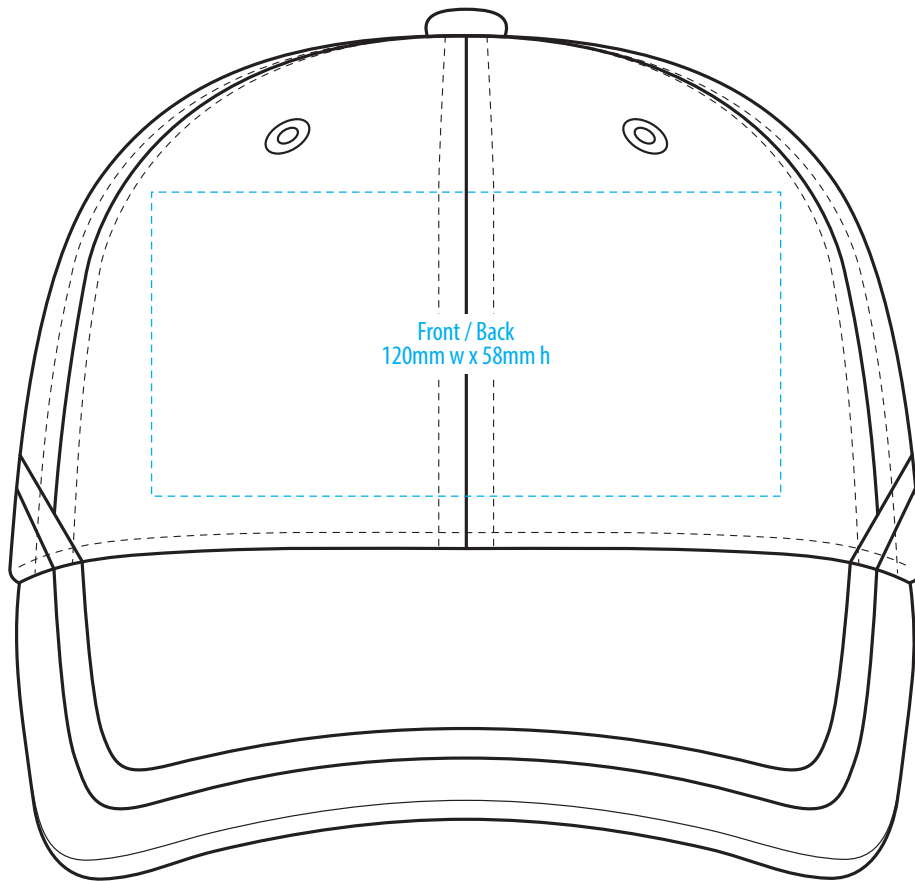

4026

COLOUR

4026

NOTE:
The maximum decoration area is a guide only and is greatly dependant on the logo shape.

EMBROIDERY

NOTE:
The maximum decoration area is a guide only and is greatly dependant on the logo shape.

4026

NOTE:
The maximum decoration area is a guide only and is greatly dependant on the logo shape.

SUPASUB / SUPAETCH / SUPAFLEX