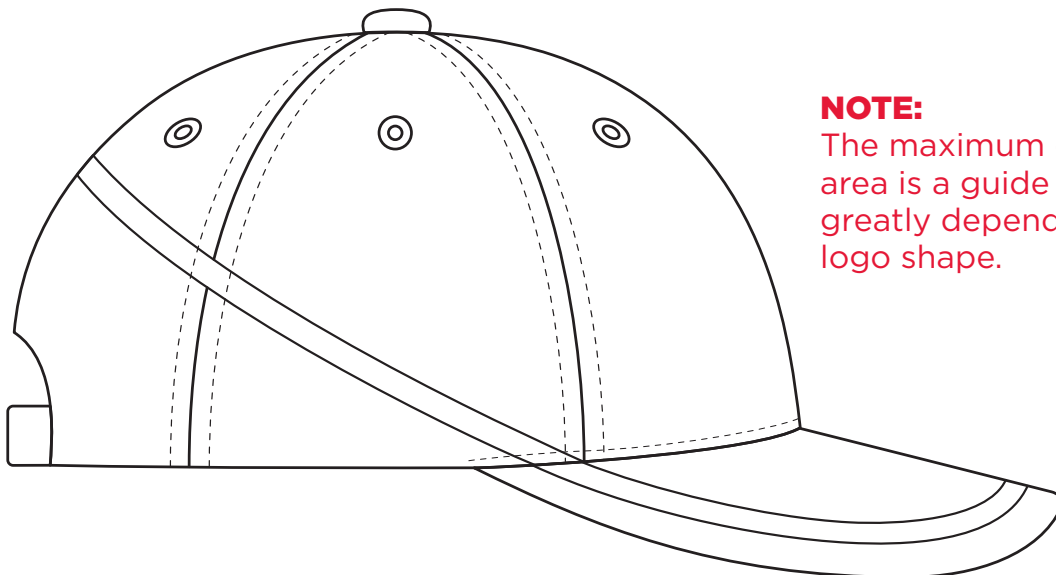

4026

COLOUR

4026

NOTE:
The maximum decoration area is a guide only and is greatly dependant on the logo shape.

EMBROIDERY

NOTE:
The maximum decoration area is a guide only and is greatly dependant on the logo shape.

4026

NOTE:
The maximum decoration area is a guide only and is greatly dependant on the logo shape.

SUPASUB / SUPAETCH / SUPAFLEX