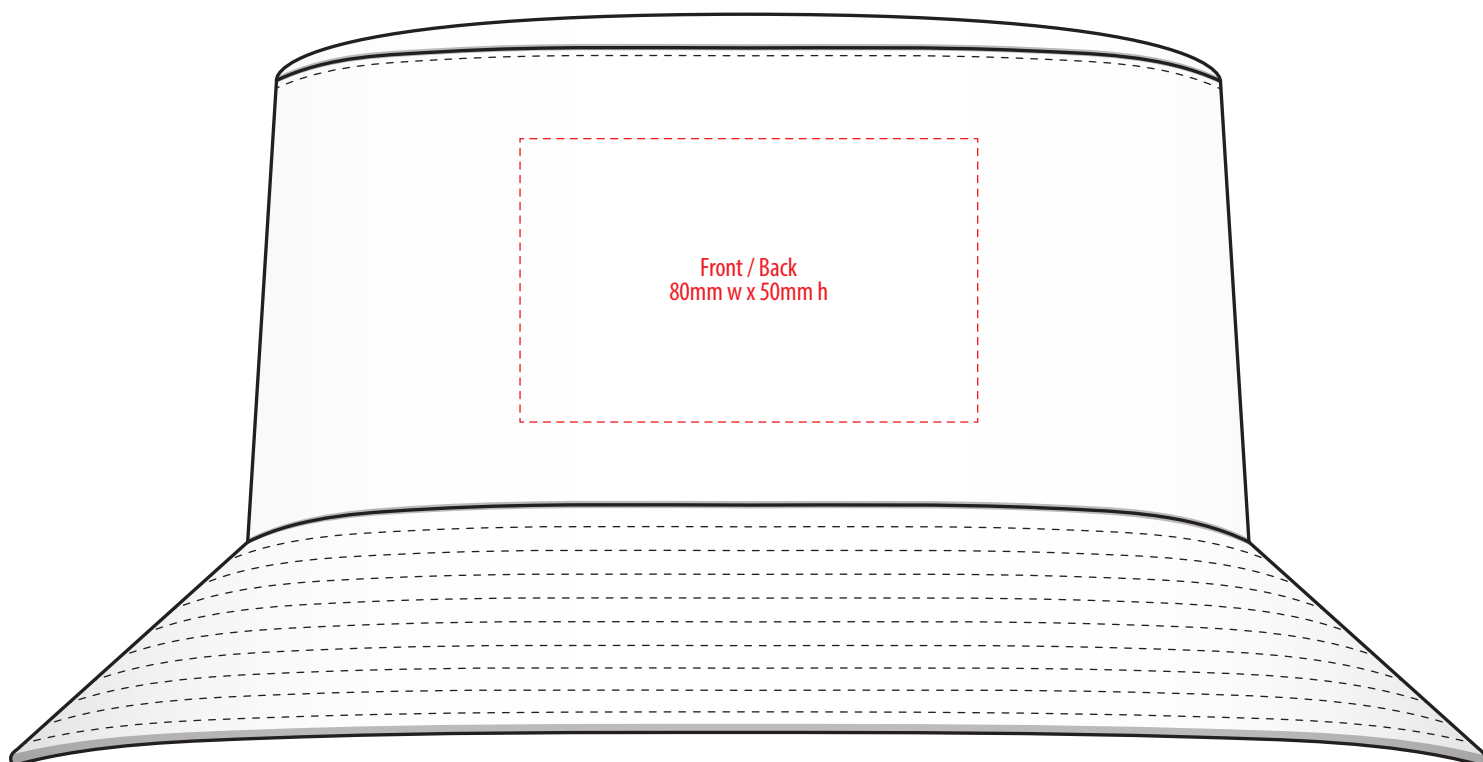

4015

FRONT

BACK

COLOUR

FRONT

BACK

**NOTE:**

The maximum decoration area is a guide only and is greatly dependant on the logo shape.

-----  
EMBROIDERY

4015

FRONT

BACK

**NOTE:**

The maximum decoration area is a guide only and is greatly dependant on the logo shape.

-----  
SUPACOLOUR

4015

FRONT

BACK

**NOTE:**

The maximum decoration area is a guide only and is greatly dependant on the logo shape.

-----  
SUPASUB / SUPAETCH / SUPAFLEX