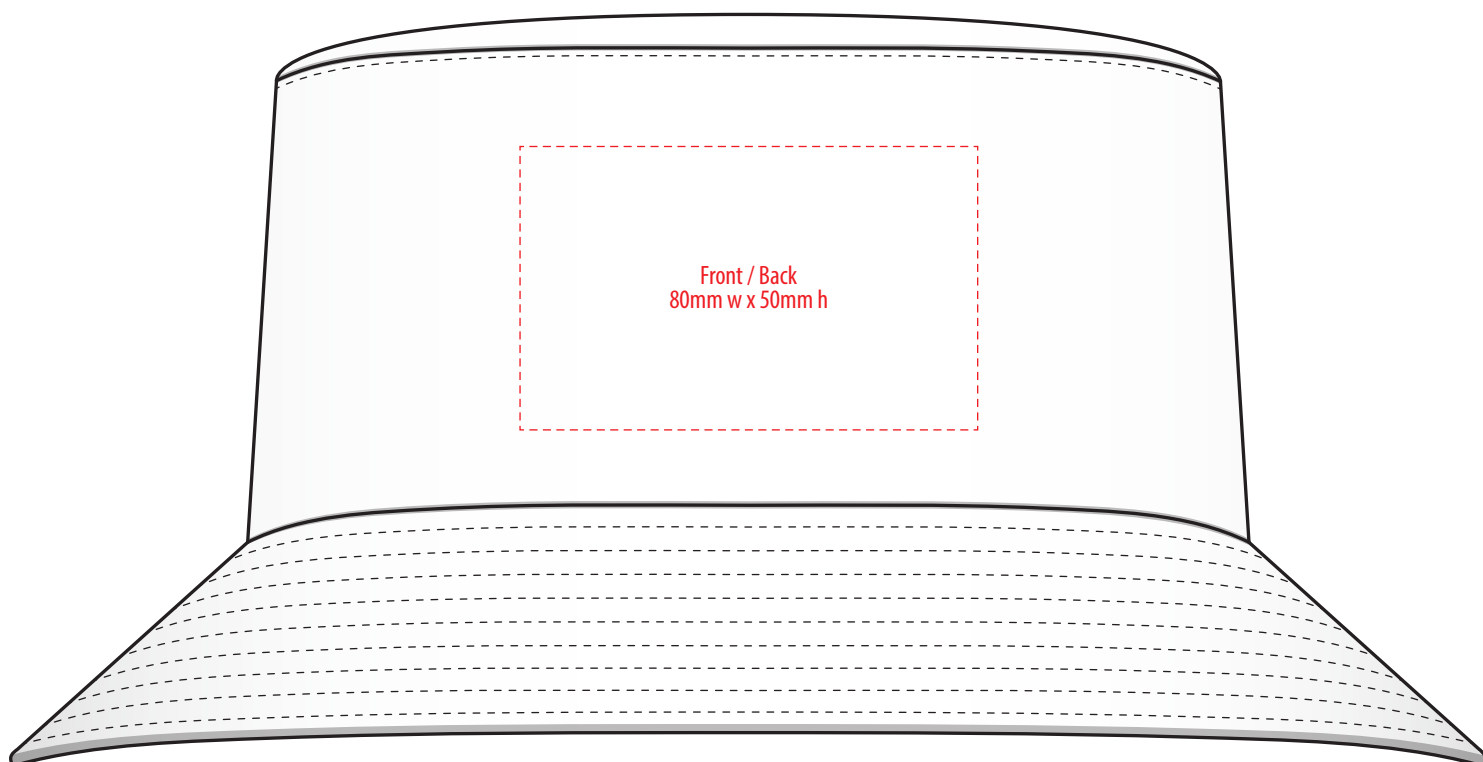

4015

FRONT

BACK

COLOUR

FRONT

BACK

**NOTE:**

The maximum decoration area is a guide only and is greatly dependant on the logo shape.

-----  
EMBROIDERY

4015

FRONT

BACK

**NOTE:**

The maximum decoration area is a guide only and is greatly dependant on the logo shape.

-----  
SUPACOLOUR

4015

FRONT

BACK

**NOTE:**

The maximum decoration area is a guide only and is greatly dependant on the logo shape.

-----  
SUPASUB / SUPAETCH / SUPAFLEX