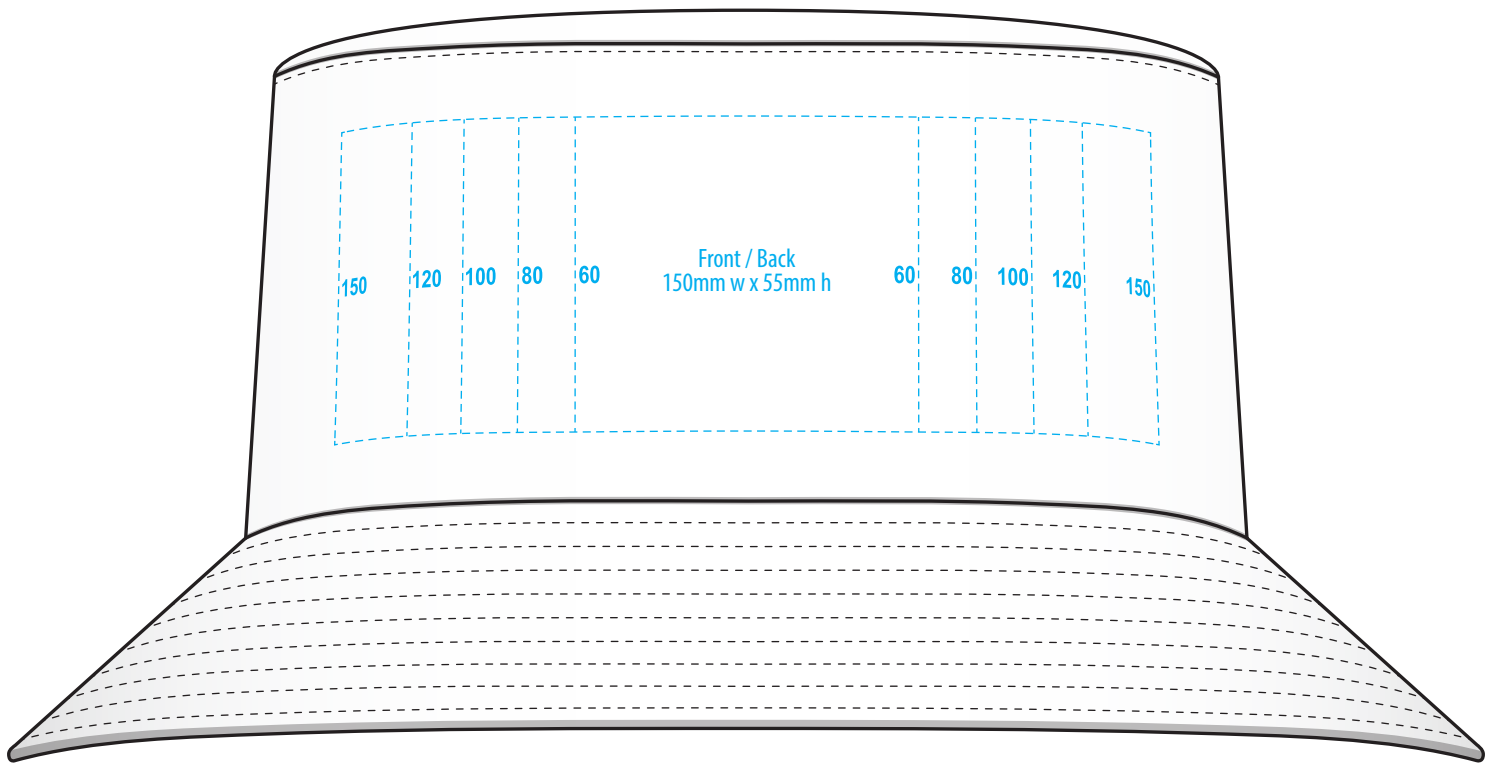

4015

FRONT

BACK

COLOUR

FRONT

BACK

**NOTE:**

The maximum decoration area is a guide only and is greatly dependant on the logo shape.

-----  
EMBROIDERY

4015

FRONT

BACK

**NOTE:**

The maximum decoration area is a guide only and is greatly dependant on the logo shape.

-----  
SUPACOLOUR

4015

FRONT

BACK

**NOTE:**

The maximum decoration area is a guide only and is greatly dependant on the logo shape.

-----  
SUPASUB / SUPAETCH / SUPAFLEX