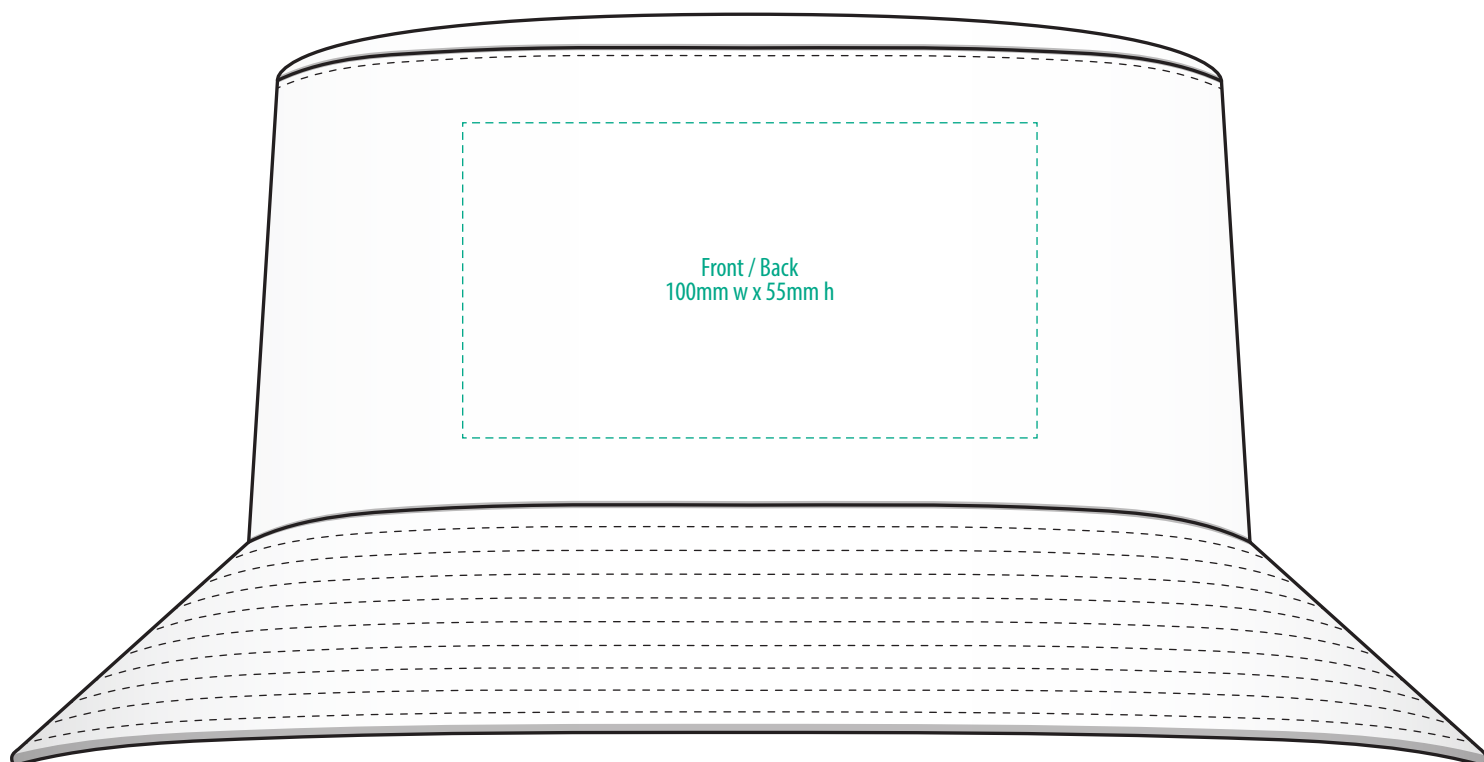

-----  
EMBROIDERY

4015

FRONT

BACK

**NOTE:**

The maximum decoration area is a guide only and is greatly dependant on the logo shape.

-----  
SUPACOLOUR

4015

FRONT

BACK

**NOTE:**

The maximum decoration area is a guide only and is greatly dependant on the logo shape.

-----  
SUPASUB / SUPAETCH / SUPAFLEX