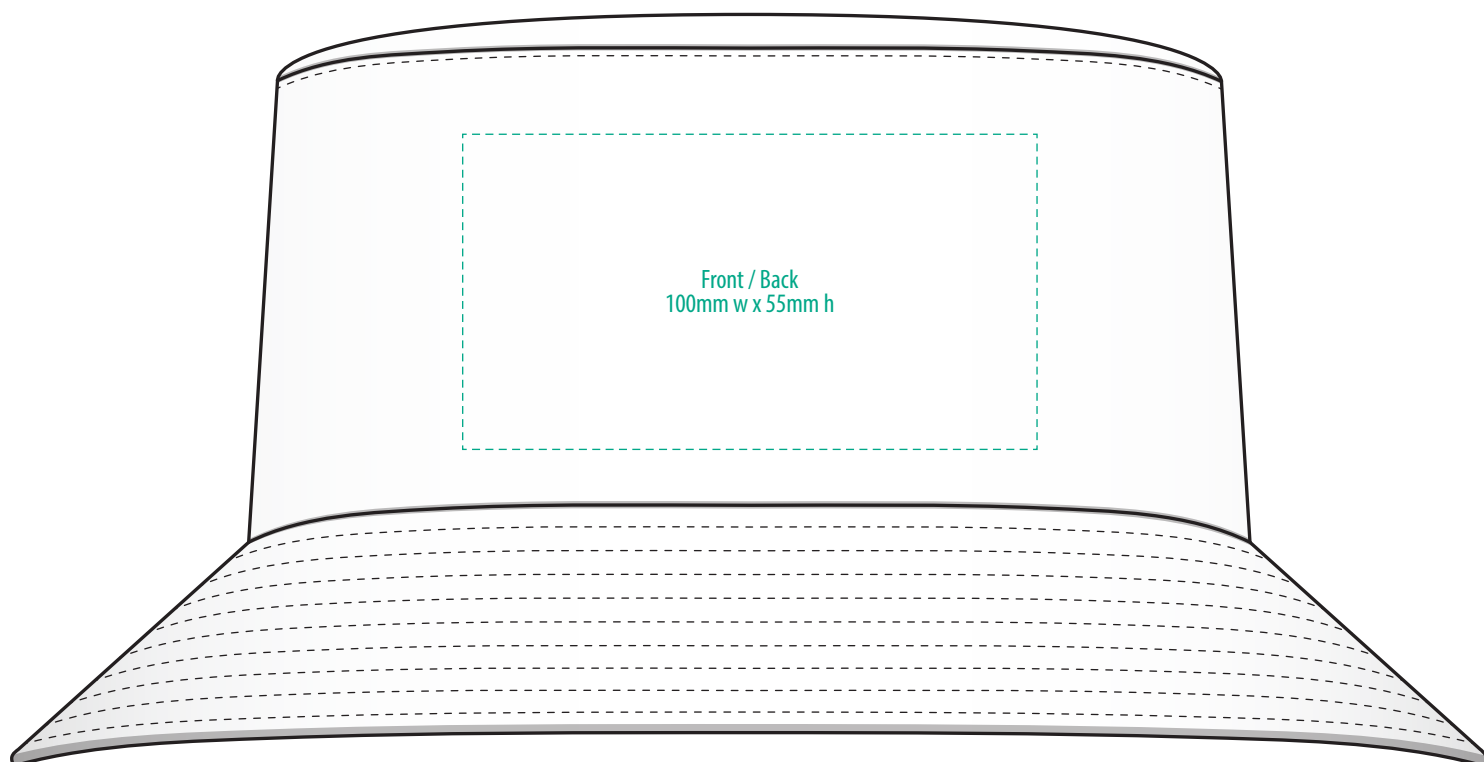

-----  
EMBROIDERY

4015

FRONT

BACK

**NOTE:**

The maximum decoration area is a guide only and is greatly dependant on the logo shape.

-----  
SUPACOLOUR

4015

FRONT

BACK

**NOTE:**

The maximum decoration area is a guide only and is greatly dependant on the logo shape.

-----  
SUPASUB / SUPAETCH / SUPAFLEX