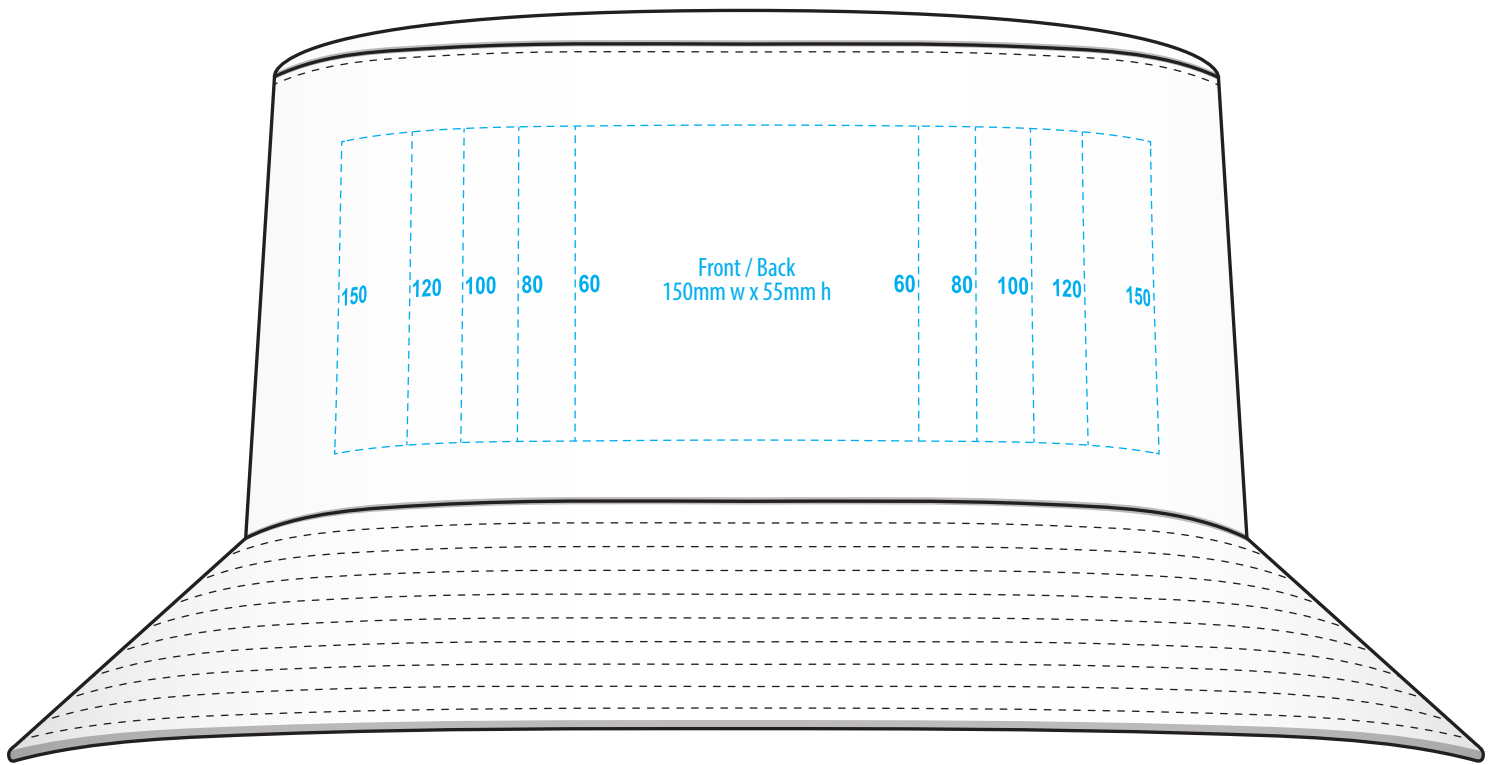

4015

FRONT

BACK

COLOUR

FRONT

BACK

**NOTE:**

The maximum decoration area is a guide only and is greatly dependant on the logo shape.

-----  
EMBROIDERY

4015

FRONT

BACK

**NOTE:**

The maximum decoration area is a guide only and is greatly dependant on the logo shape.

-----  
SUPACOLOUR

4015

FRONT

BACK

**NOTE:**

The maximum decoration area is a guide only and is greatly dependant on the logo shape.

-----  
SUPASUB / SUPAETCH / SUPAFLEX