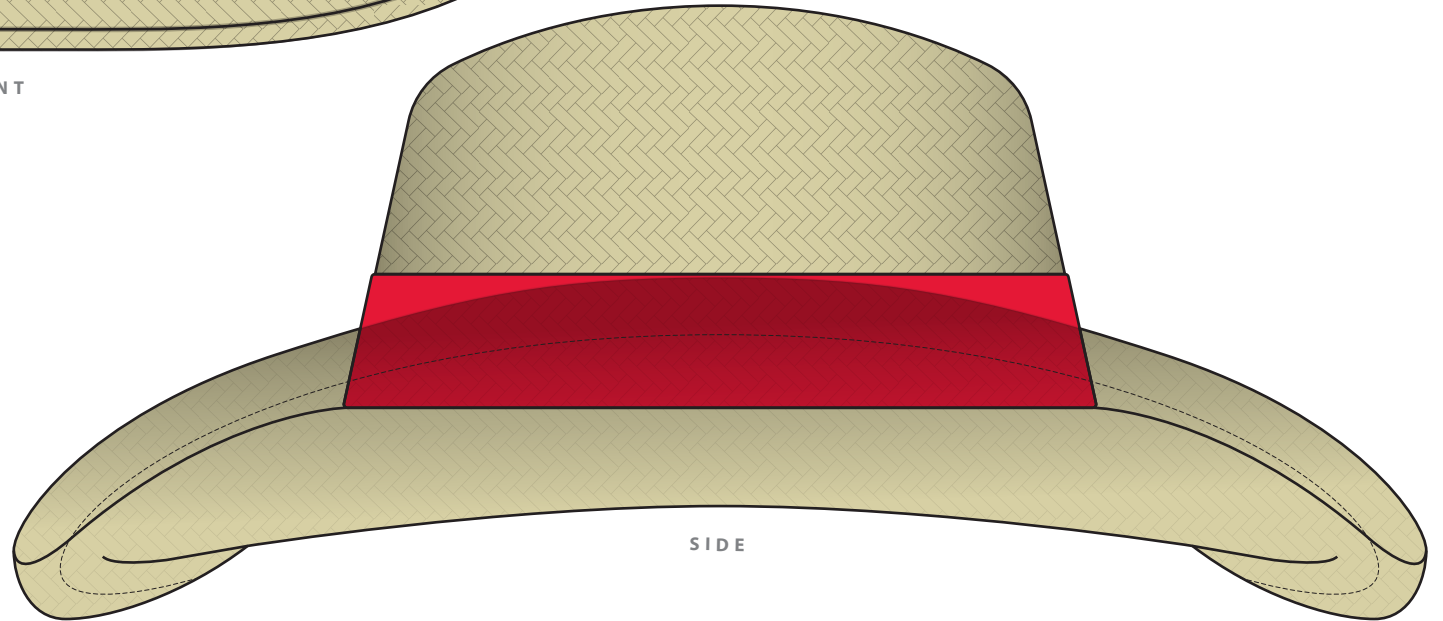

3969 with 4136/4101 Cotton Hat Band

COLOURWAYS

FRONT

SIDE

COLOUR

3969 with 4136/4101 Cotton Hat Band

FRONT

NOTE:
The maximum decoration area is a guide only and is greatly dependant on the logo shape.

SIDE

EMBROIDERY

3969 with 4136/4101 Cotton Hat Band

FRONT

NOTE:
The maximum decoration area is a guide only and is greatly dependant on the logo shape.

SIDE