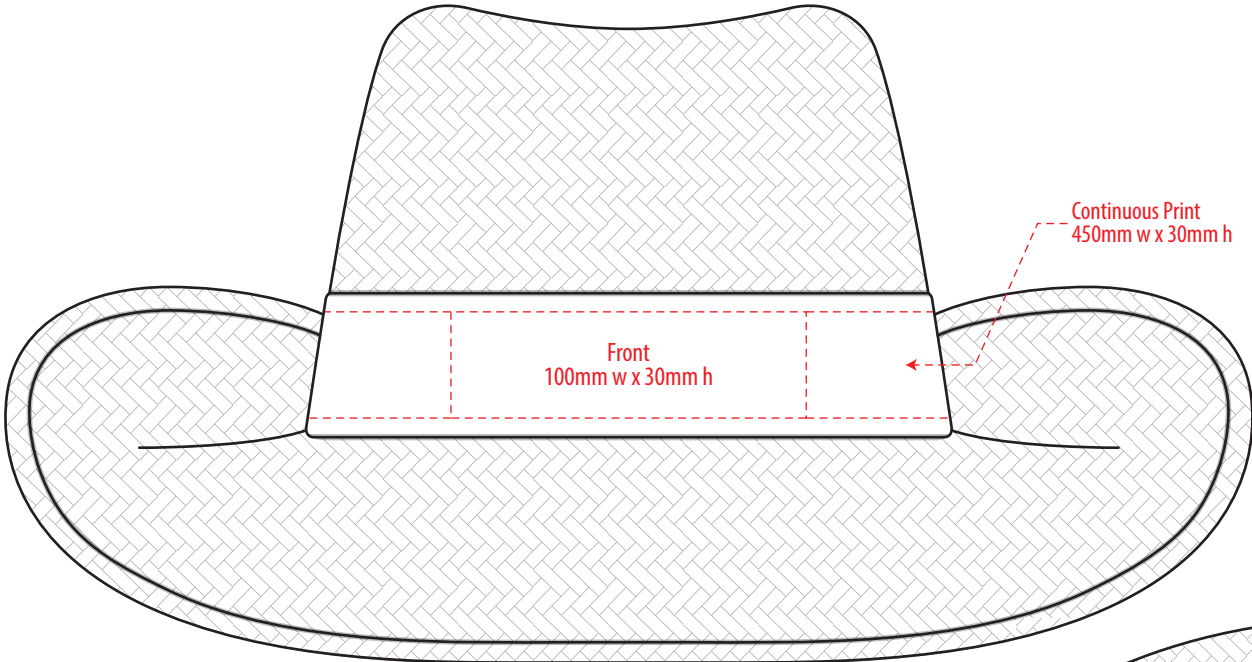

3969 with 4136/4101 Cotton Hat Band

COLOURWAYS

FRONT

SIDE

COLOUR

3969 with 4136/4101 Cotton Hat Band

FRONT

NOTE:
The maximum decoration area is a guide only and is greatly dependant on the logo shape.

SIDE

EMBROIDERY

3969 with 4136/4101 Cotton Hat Band

FRONT

NOTE:
The maximum decoration area is a guide only and is greatly dependant on the logo shape.

SIDE