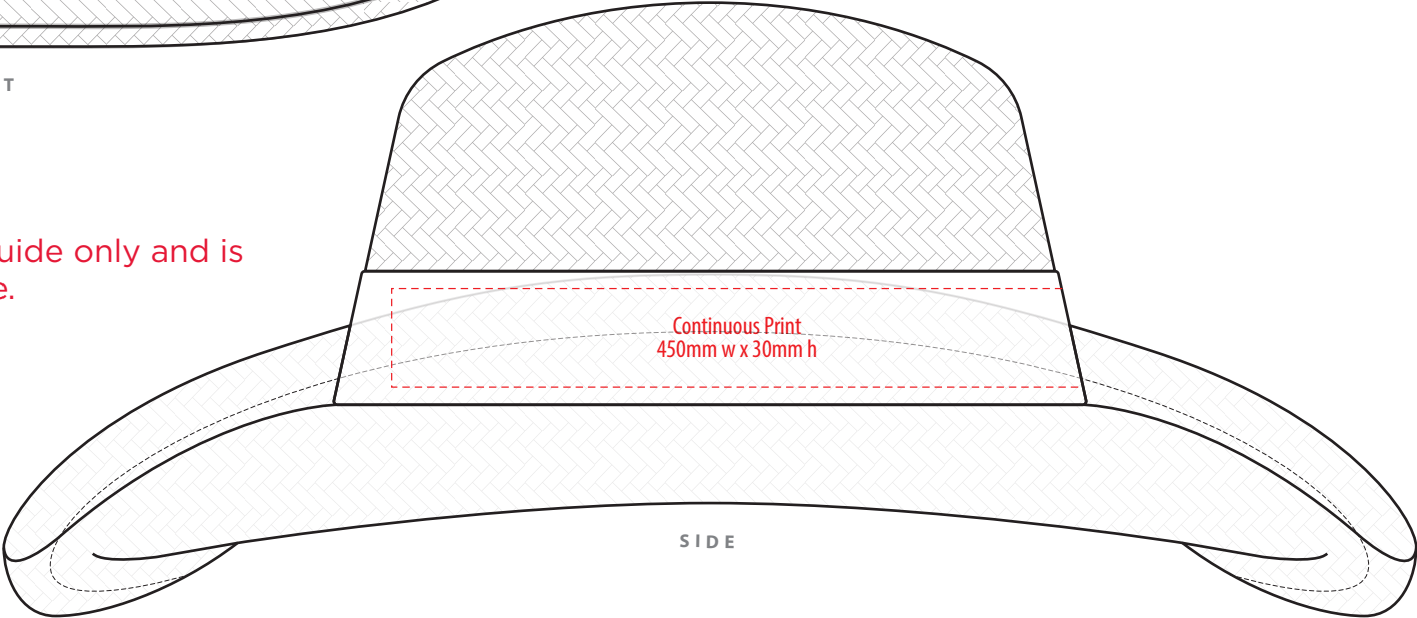

3969 with 4136/4101 Cotton Hat Band

COLOURWAYS

FRONT

SIDE

COLOUR

3969 with 4136/4101 Cotton Hat Band

FRONT

NOTE:
The maximum decoration area is a guide only and is greatly dependant on the logo shape.

SIDE

EMBROIDERY

3969 with 4136/4101 Cotton Hat Band

FRONT

NOTE:
The maximum decoration area is a guide only and is greatly dependant on the logo shape.

SIDE