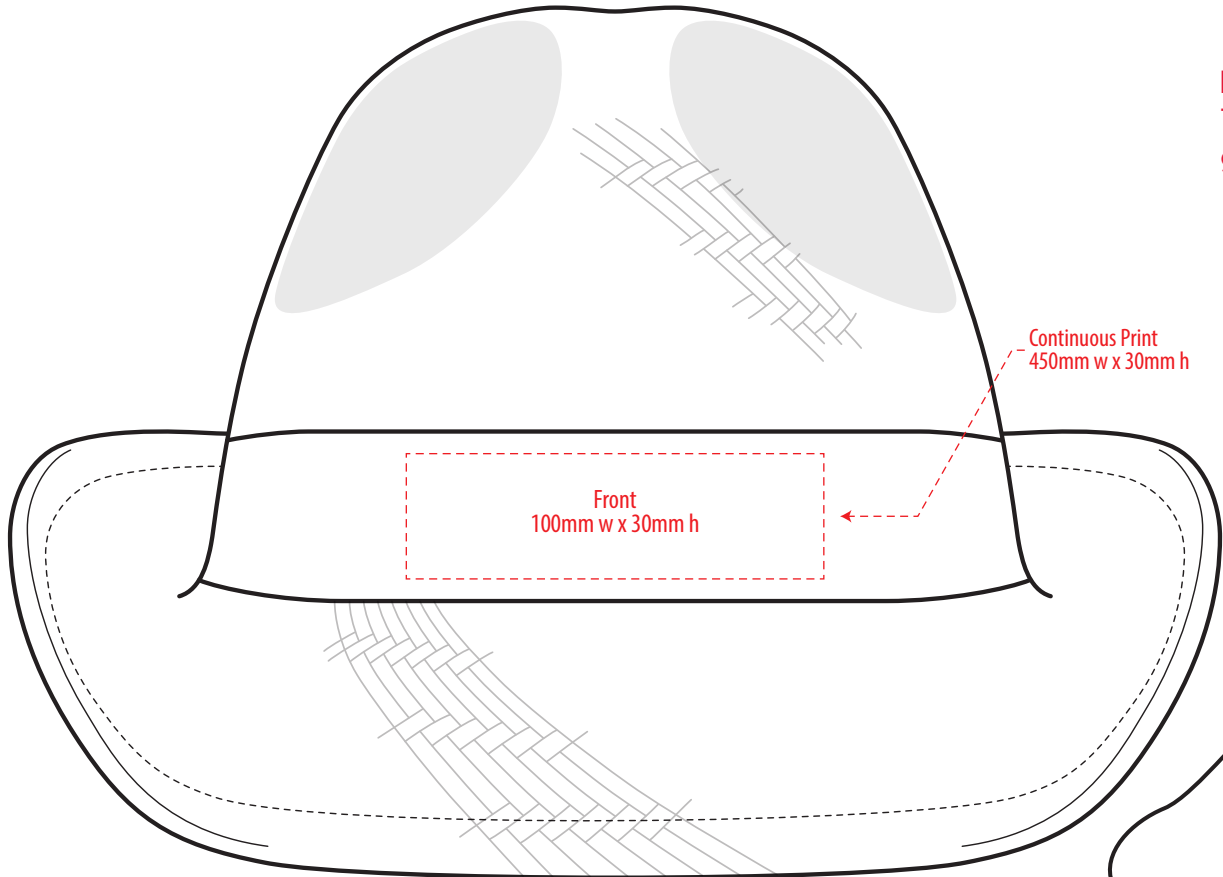

3968 with 4136/4101 Cotton Hat Band

COLOURWAYS

Size: S/M

FRONT

SIDE

Size: L/XL

COLOUR

3968 with 4136/4101 Cotton Hat Band

NOTE:
The maximum decoration area is a guide only and is greatly dependant on the logo shape.

SIDE

Size: S/M

FRONT

Size: L/XL

EMBROIDERY

3968 with 4136/4101 Cotton Hat Band

NOTE:
The maximum decoration area is a guide only and is greatly dependant on the logo shape.

Size: S/M - **SUPACOLOUR**

FRONT

Size: L/XL - **SUPACOLOUR**

Side Middle Point

SUPACOLOUR

Side Middle Point