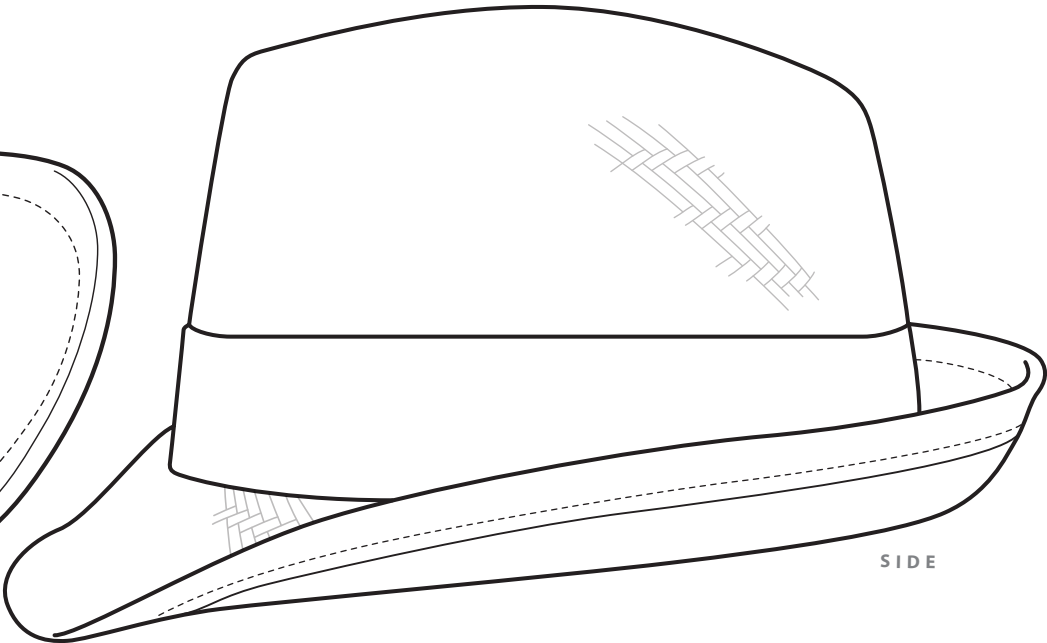

3968 with 4136/4101 Cotton Hat Band

COLOURWAYS

Size: S/M

FRONT

SIDE

Size: L/XL

COLOUR

3968 with 4136/4101 Cotton Hat Band

NOTE:
The maximum decoration area is a guide only and is greatly dependant on the logo shape.

SIDE

Size: S/M

FRONT

Size: L/XL

EMBROIDERY

3968 with 4136/4101 Cotton Hat Band

NOTE:
The maximum decoration area is a guide only and is greatly dependant on the logo shape.

Size: S/M - **SUPACOLOUR**

FRONT

Size: L/XL - **SUPACOLOUR**

Side Middle Point

SUPACOLOUR

Side Middle Point