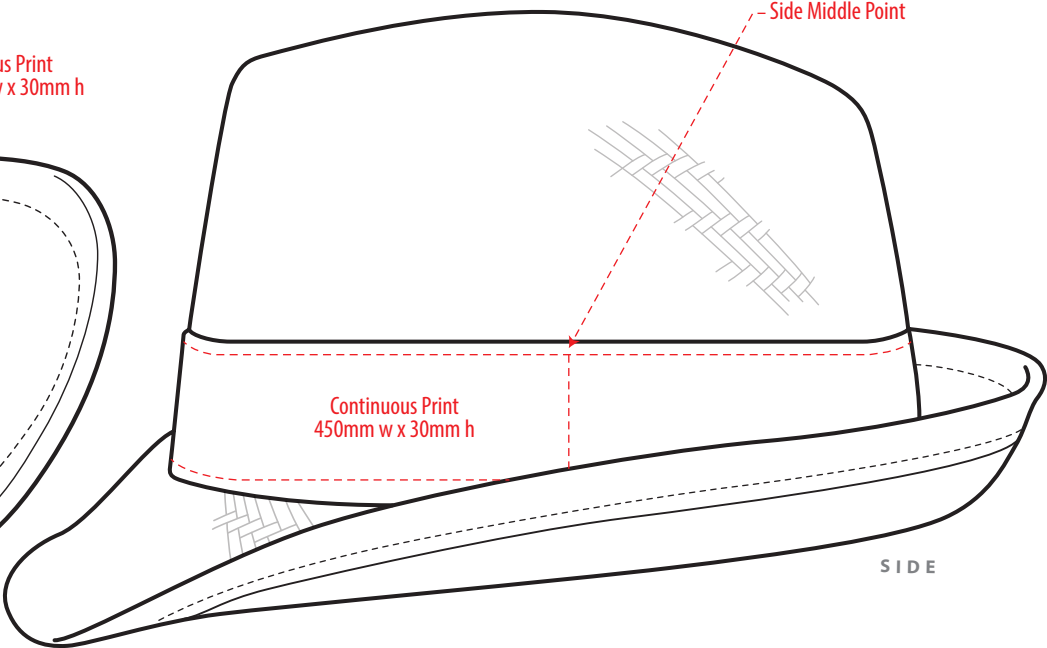

3968 with 4136/4101 Cotton Hat Band

COLOURWAYS

Size: S/M

FRONT

SIDE

Size: L/XL

COLOUR

3968 with 4136/4101 Cotton Hat Band

NOTE:
The maximum decoration area is a guide only and is greatly dependant on the logo shape.

SIDE

Size: S/M

FRONT

Size: L/XL

EMBROIDERY

3968 with 4136/4101 Cotton Hat Band

NOTE:
The maximum decoration area is a guide only and is greatly dependant on the logo shape.

Size: S/M - **SUPACOLOUR**

FRONT

Size: L/XL - **SUPACOLOUR**

Side Middle Point

SUPACOLOUR

Side Middle Point