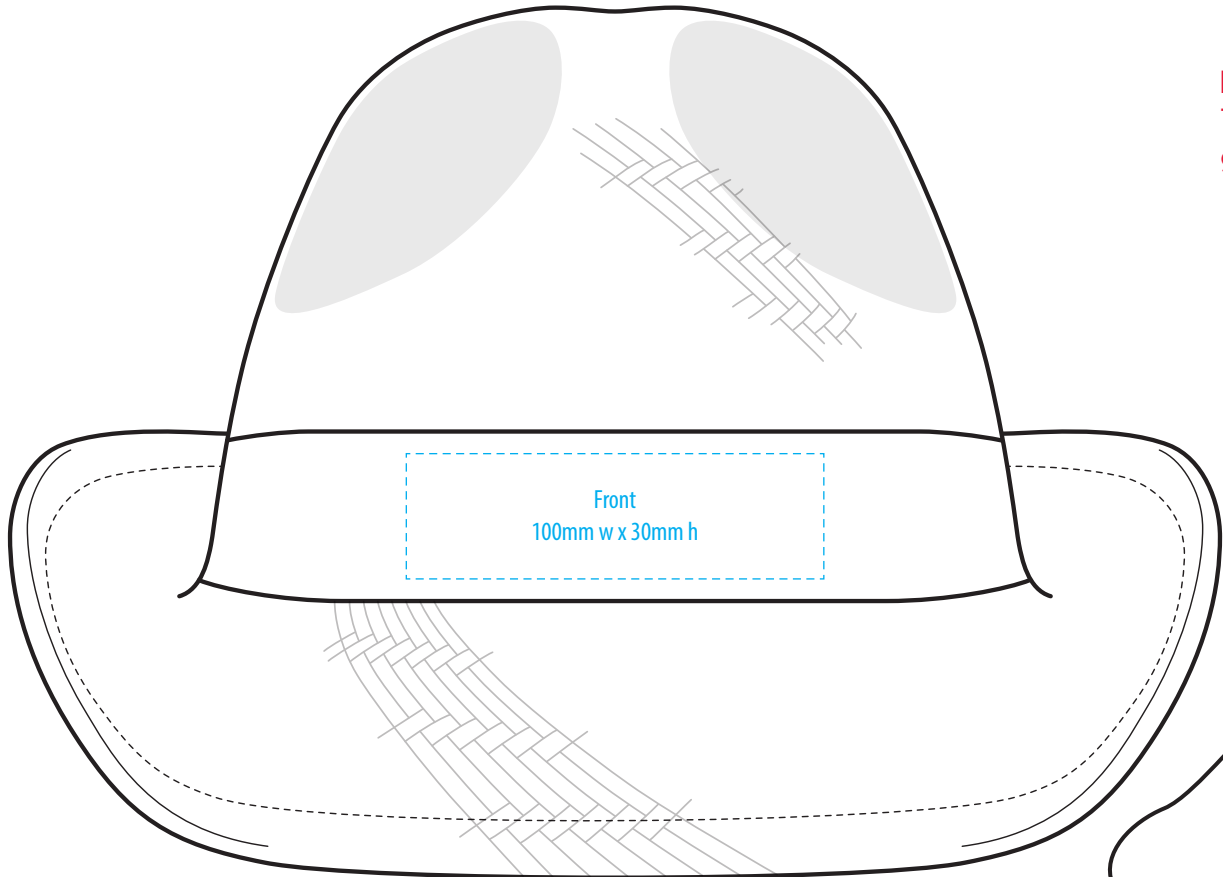

3968 with 4136/4101 Cotton Hat Band

COLOURWAYS

Size: S/M

FRONT

SIDE

Size: L/XL

COLOUR

3968 with 4136/4101 Cotton Hat Band

NOTE:
The maximum decoration area is a guide only and is greatly dependant on the logo shape.

SIDE

Size: S/M

FRONT

Size: L/XL

EMBROIDERY

3968 with 4136/4101 Cotton Hat Band

NOTE:
The maximum decoration area is a guide only and is greatly dependant on the logo shape.

Size: S/M - **SUPACOLOUR**

FRONT

Size: L/XL - **SUPACOLOUR**

Side Middle Point

SUPACOLOUR

Side Middle Point