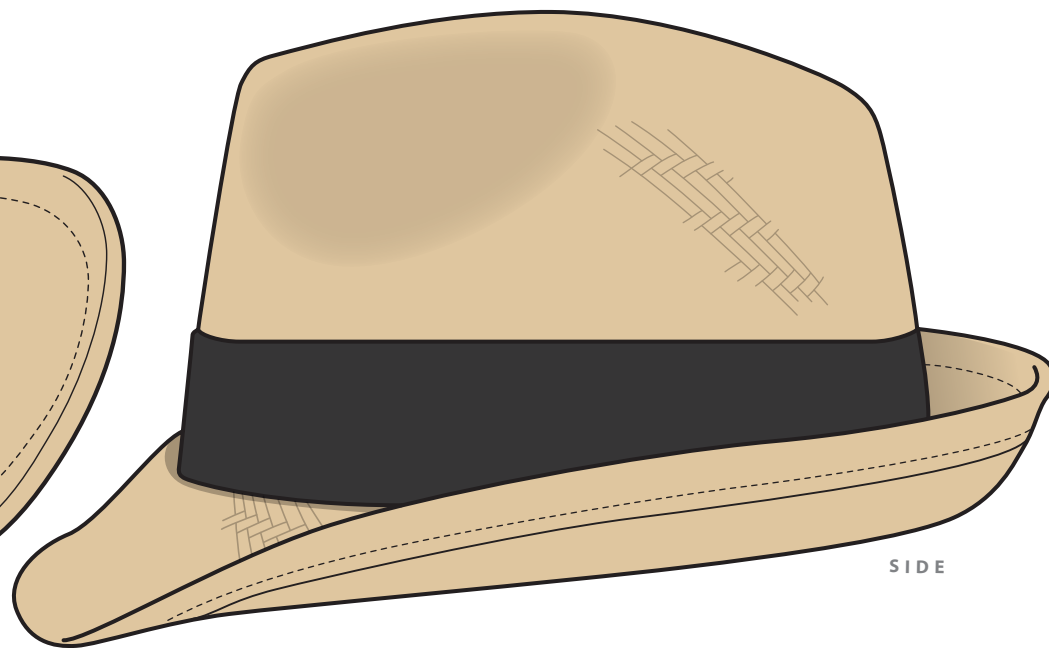

3968 with 4136/4101 Cotton Hat Band

COLOURWAYS

Size: S/M

FRONT

SIDE

Size: L/XL

COLOUR

3968 with 4136/4101 Cotton Hat Band

NOTE:
The maximum decoration area is a guide only and is greatly dependant on the logo shape.

SIDE

Size: S/M

FRONT

Size: L/XL

EMBROIDERY

3968 with 4136/4101 Cotton Hat Band

NOTE:
The maximum decoration area is a guide only and is greatly dependant on the logo shape.

Size: S/M - **SUPACOLOUR**

FRONT

Size: L/XL - **SUPACOLOUR**

Side Middle Point

SUPACOLOUR

Side Middle Point