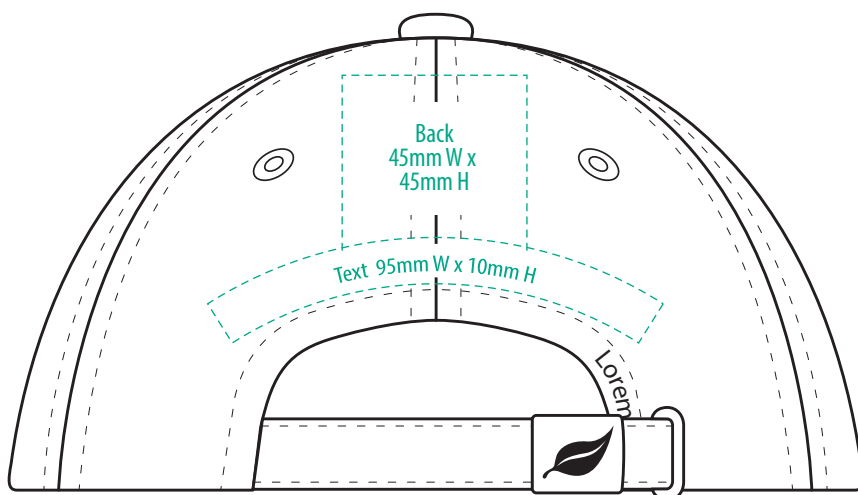

3831

COLOUR

NOTE:
The maximum decoration area is a guide only and is greatly dependant on the logo shape.

3831

NOTE:
The maximum decoration area is a guide only and is greatly dependant on the logo shape.

SUPACLOUR

NOTE:
The maximum decoration area is a guide only and is greatly dependant on the logo shape.