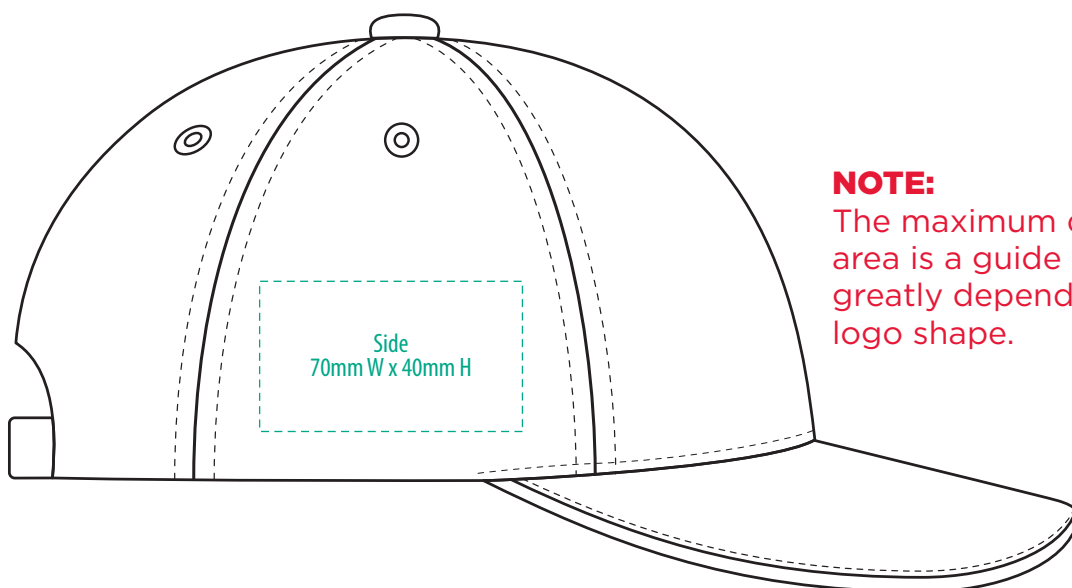

3831

COLOUR

NOTE:
The maximum decoration area is a guide only and is greatly dependant on the logo shape.

3831

NOTE:
The maximum decoration area is a guide only and is greatly dependant on the logo shape.

SUPACLOUR

NOTE:
The maximum decoration area is a guide only and is greatly dependant on the logo shape.