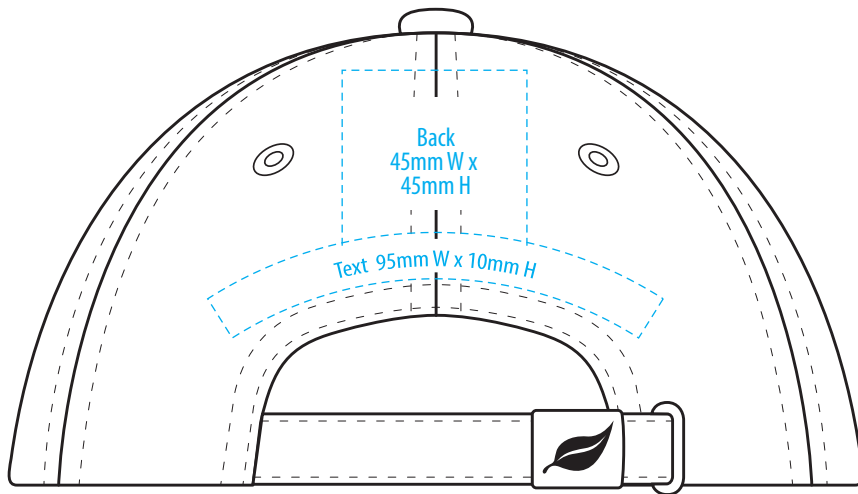

3831

COLOUR

NOTE:
The maximum decoration area is a guide only and is greatly dependant on the logo shape.

3831

NOTE:
The maximum decoration area is a guide only and is greatly dependant on the logo shape.

SUPACLOUR

NOTE:
The maximum decoration area is a guide only and is greatly dependant on the logo shape.