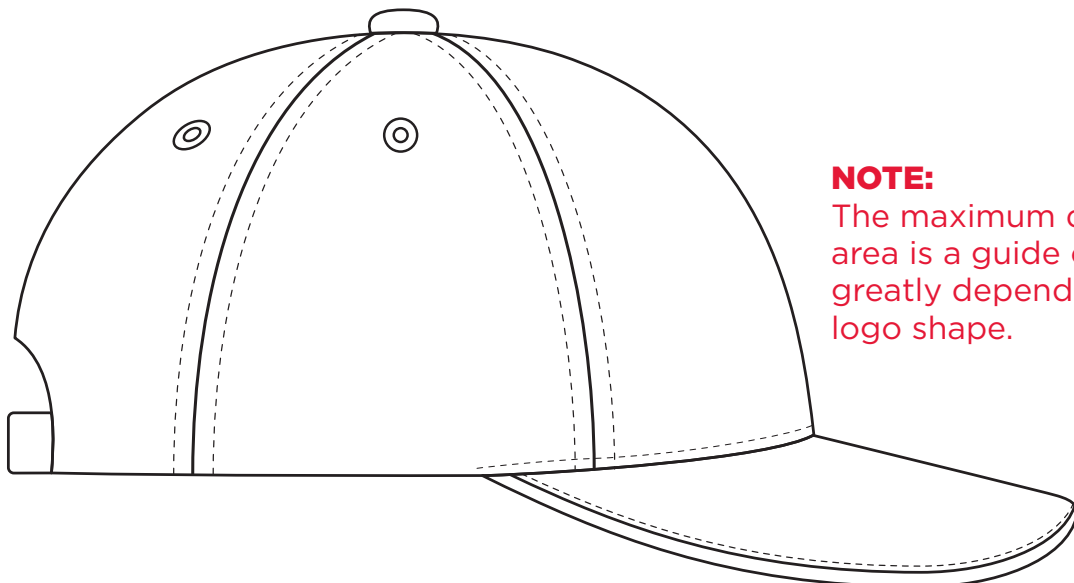

3831

COLOUR

NOTE:
The maximum decoration area is a guide only and is greatly dependant on the logo shape.

3831

NOTE:
The maximum decoration area is a guide only and is greatly dependant on the logo shape.

SUPACLOUR

NOTE:
The maximum decoration area is a guide only and is greatly dependant on the logo shape.