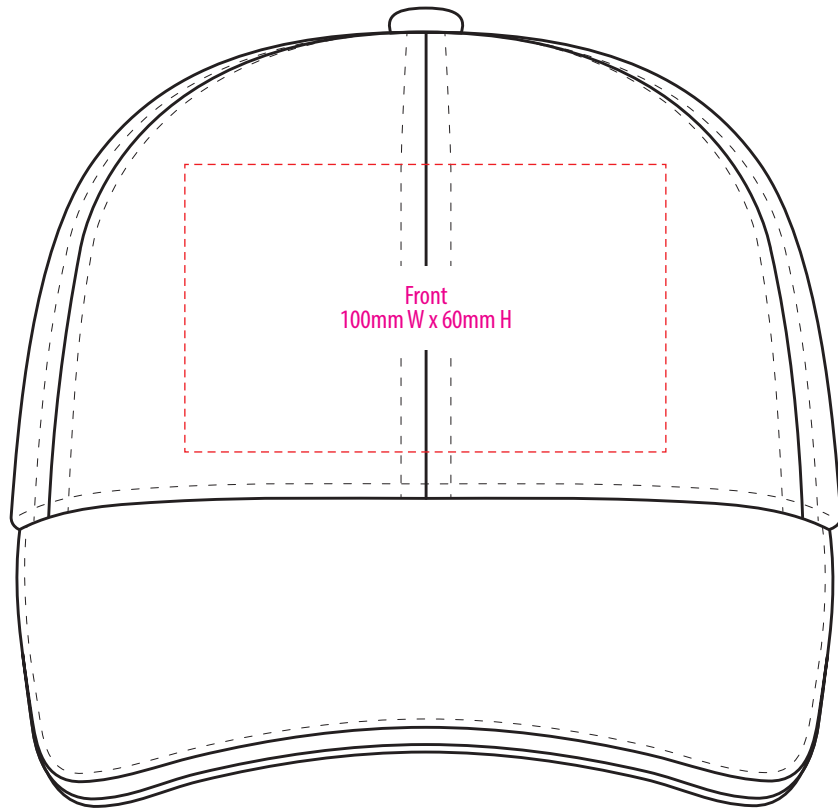

3831

COLOUR

NOTE:
The maximum decoration area is a guide only and is greatly dependant on the logo shape.

3831

NOTE:
The maximum decoration area is a guide only and is greatly dependant on the logo shape.

SUPACLOUR

NOTE:
The maximum decoration area is a guide only and is greatly dependant on the logo shape.