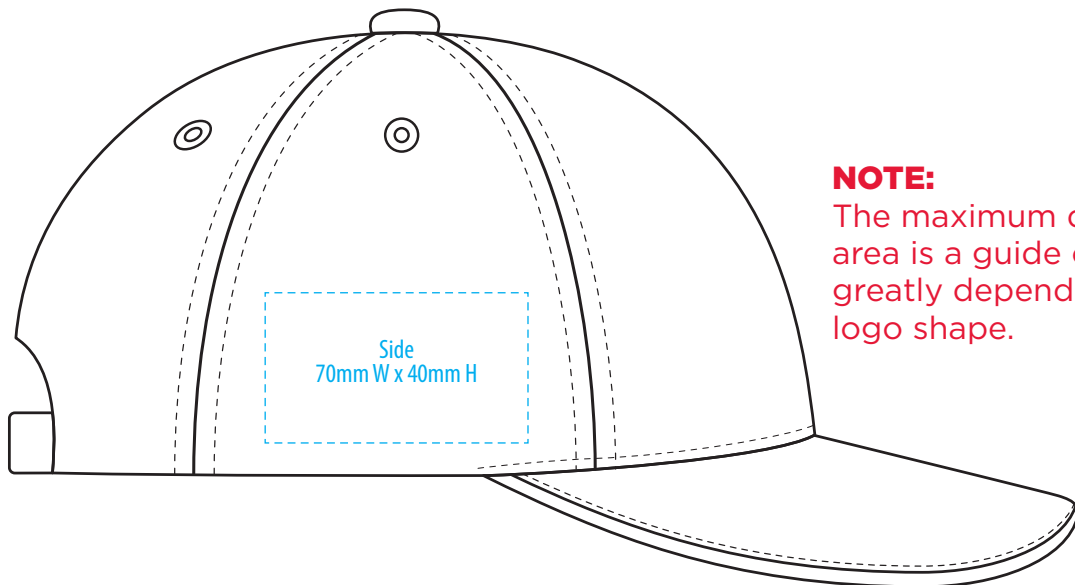

3831

COLOUR

NOTE:
The maximum decoration area is a guide only and is greatly dependant on the logo shape.

3831

NOTE:
The maximum decoration area is a guide only and is greatly dependant on the logo shape.

SUPACLOUR

NOTE:
The maximum decoration area is a guide only and is greatly dependant on the logo shape.