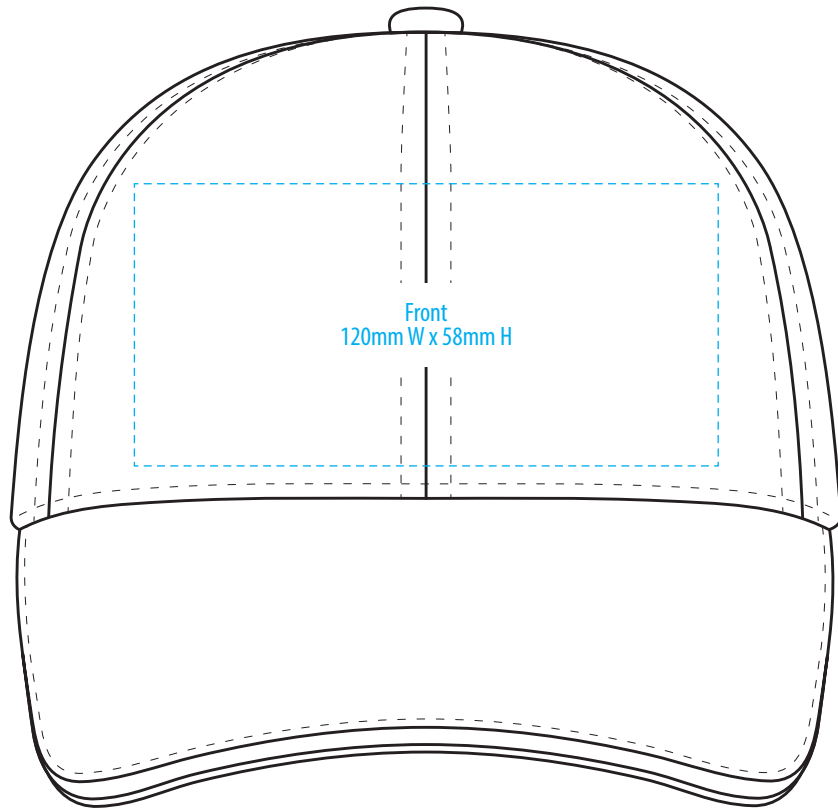

3831

COLOUR

NOTE:
The maximum decoration area is a guide only and is greatly dependant on the logo shape.

3831

NOTE:
The maximum decoration area is a guide only and is greatly dependant on the logo shape.

SUPACLOUR

NOTE:
The maximum decoration area is a guide only and is greatly dependant on the logo shape.