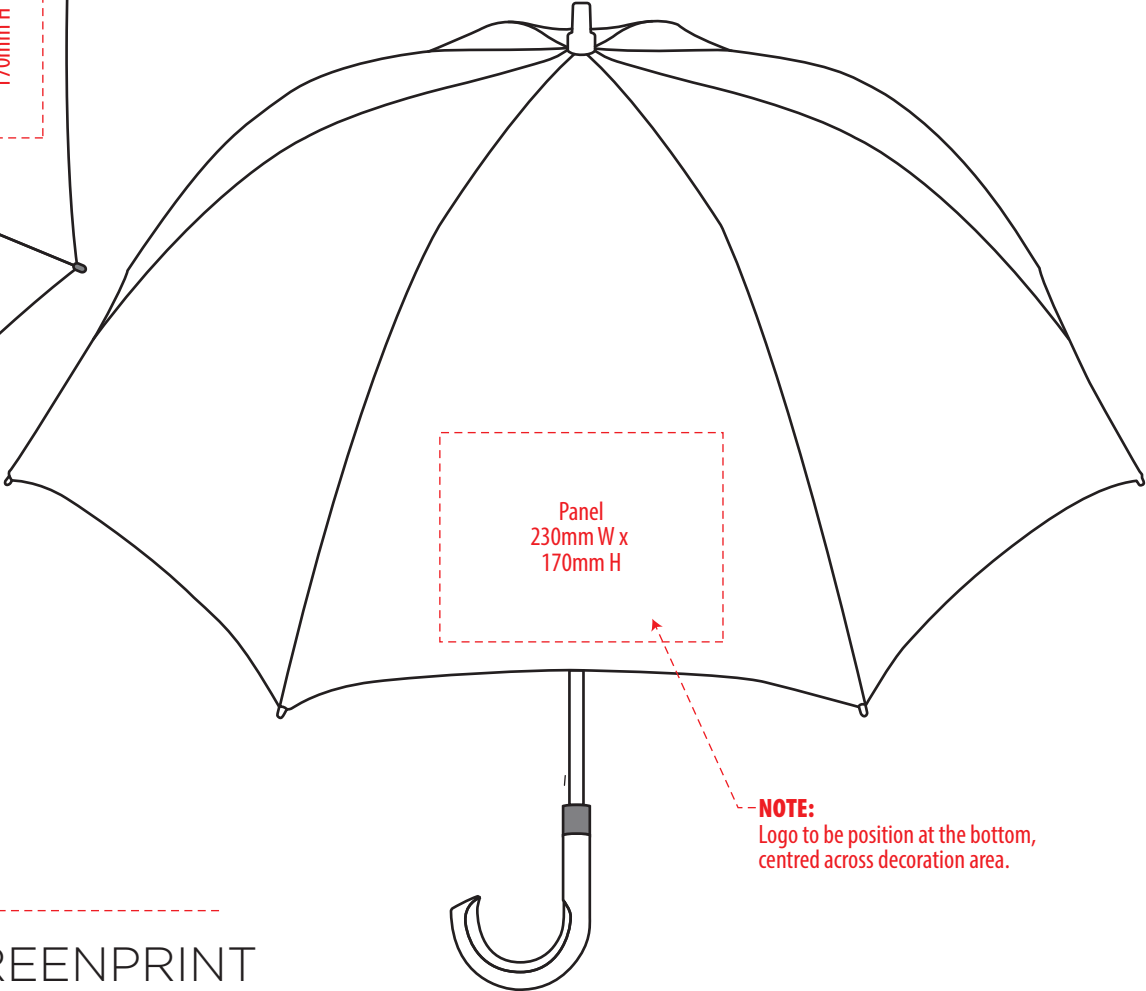

2125

COLOUR

2125

Panel
230mm W x 170mm H
or
300mm W x 150mm H

NOTE:

The maximum decoration area is a guide only and is greatly dependant on the logo shape.

NOTE:
Logo to be position at the bottom, centred across decoration area.

SUPACOLOUR

2125

NOTE:
The maximum decoration area is a guide only and is greatly dependant on the logo shape.

NOTE:
Logo to be position at the bottom, centred across decoration area.

SCREENPRINT