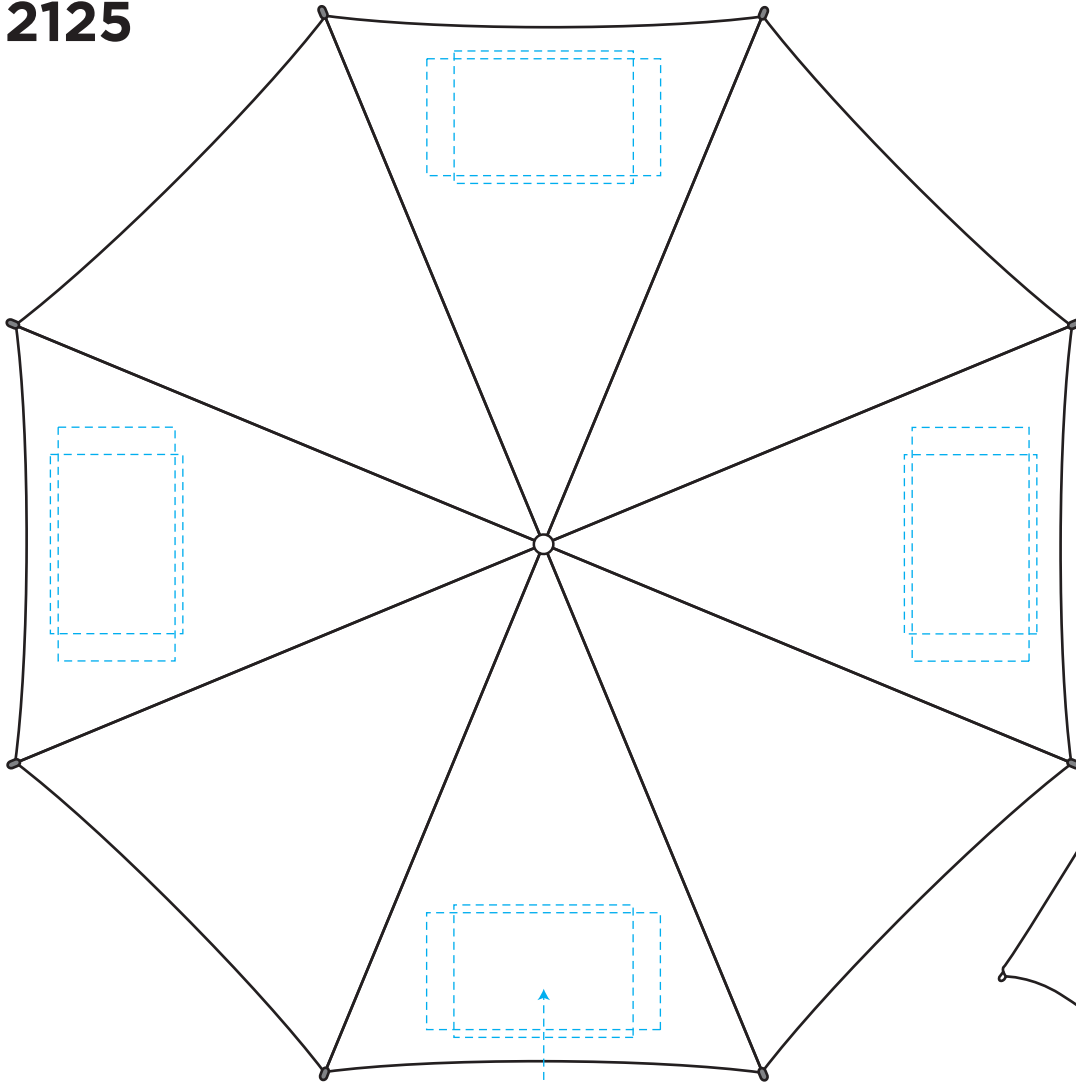

2125

COLOUR

2125

Panel
230mm W x 170mm H
or
300mm W x 150mm H

NOTE:

The maximum decoration area is a guide only and is greatly dependant on the logo shape.

NOTE:
Logo to be position at the bottom, centred across decoration area.

SUPACOLOUR

2125

NOTE:
The maximum decoration area is a guide only and is greatly dependant on the logo shape.

NOTE:
Logo to be position at the bottom, centred across decoration area.

SCREENPRINT