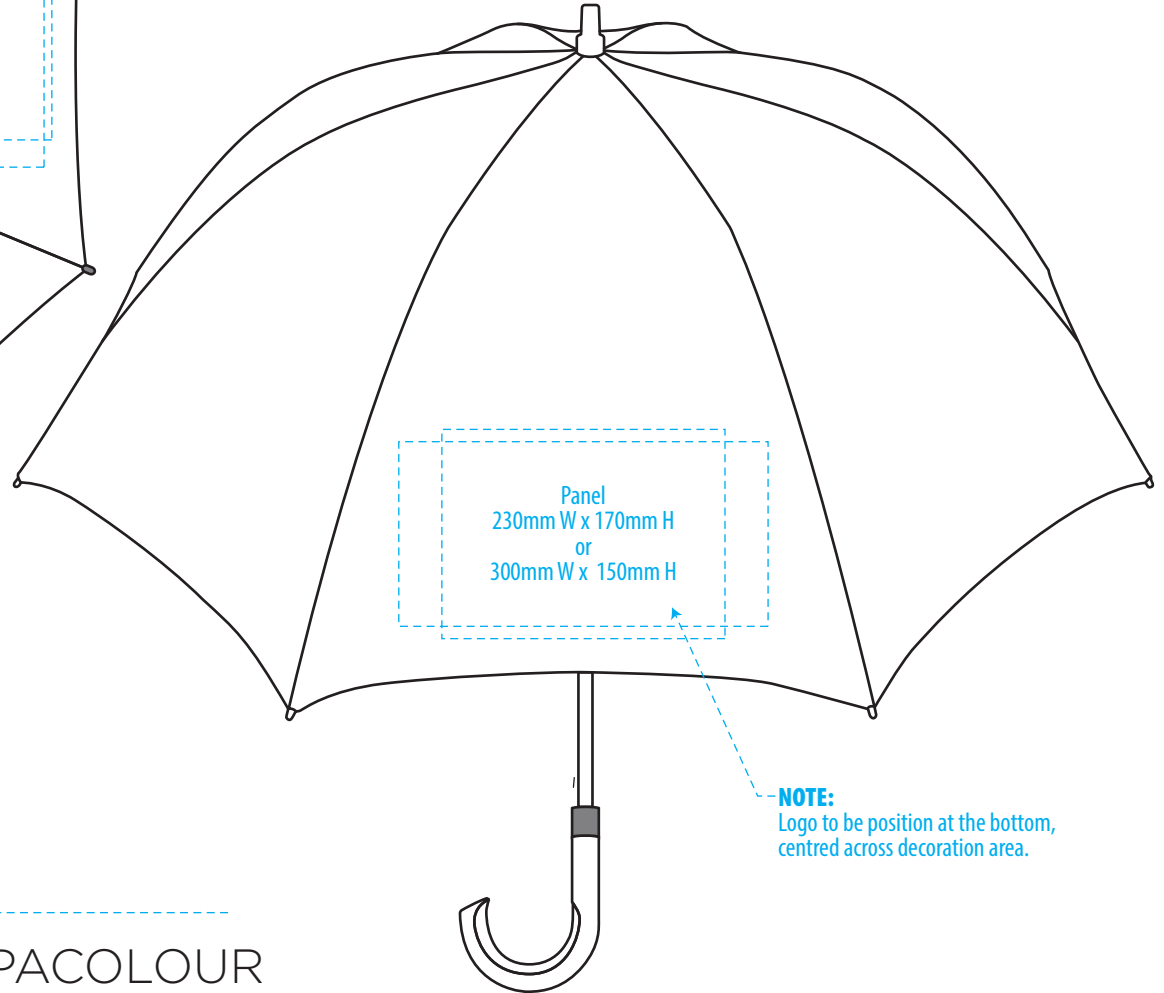

2125

COLOUR

2125

Panel
230mm W x 170mm H
or
300mm W x 150mm H

NOTE:

The maximum decoration area is a guide only and is greatly dependant on the logo shape.

NOTE:
Logo to be position at the bottom, centred across decoration area.

SUPACOLOUR

2125

NOTE:
The maximum decoration area is a guide only and is greatly dependant on the logo shape.

NOTE:
Logo to be position at the bottom, centred across decoration area.

SCREENPRINT