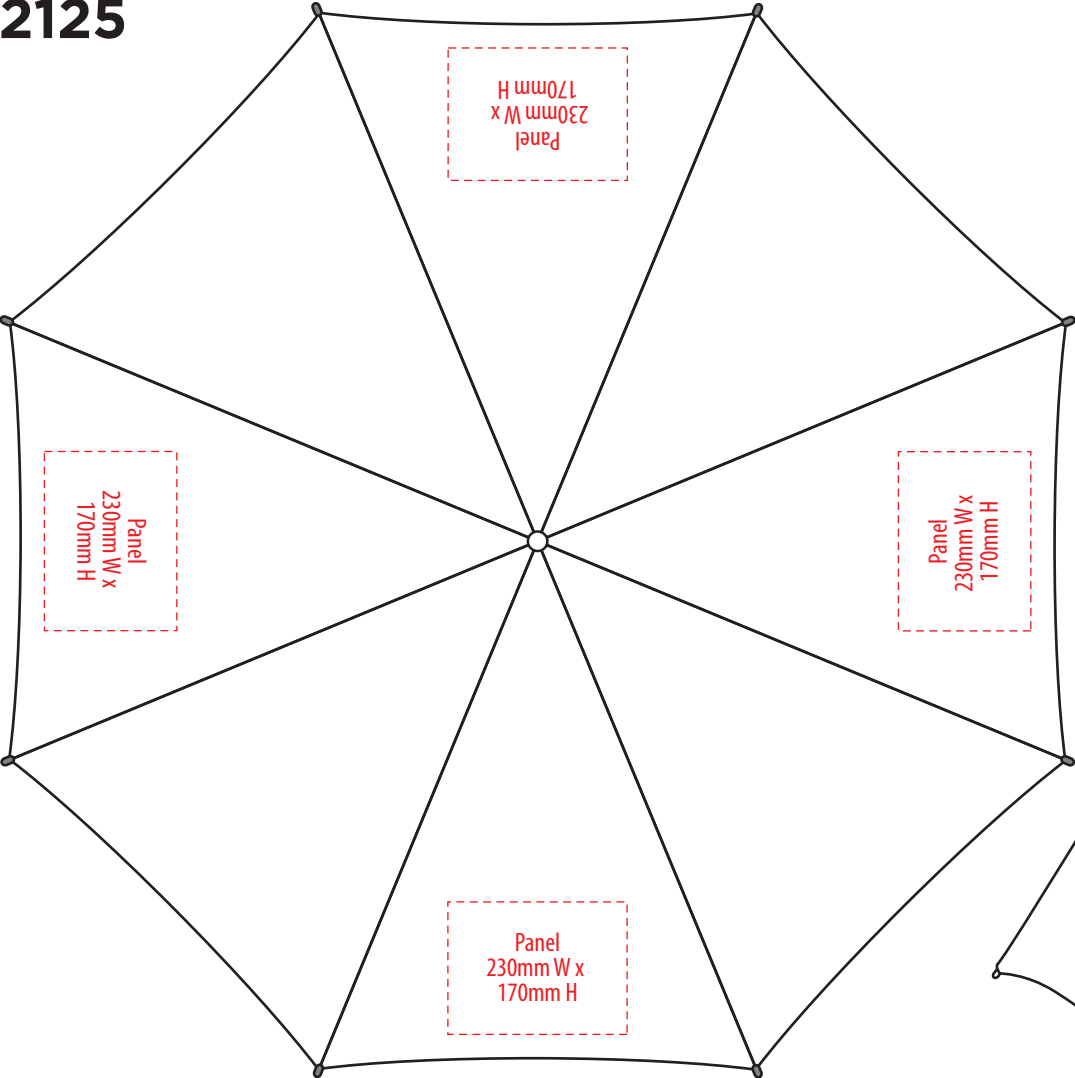

2125

COLOUR

2125

Panel
230mm W x 170mm H
or
300mm W x 150mm H

NOTE:

The maximum decoration area is a guide only and is greatly dependant on the logo shape.

NOTE:
Logo to be position at the bottom, centred across decoration area.

SUPACOLOUR

2125

NOTE:
The maximum decoration area is a guide only and is greatly dependant on the logo shape.

NOTE:
Logo to be position at the bottom, centred across decoration area.

SCREENPRINT