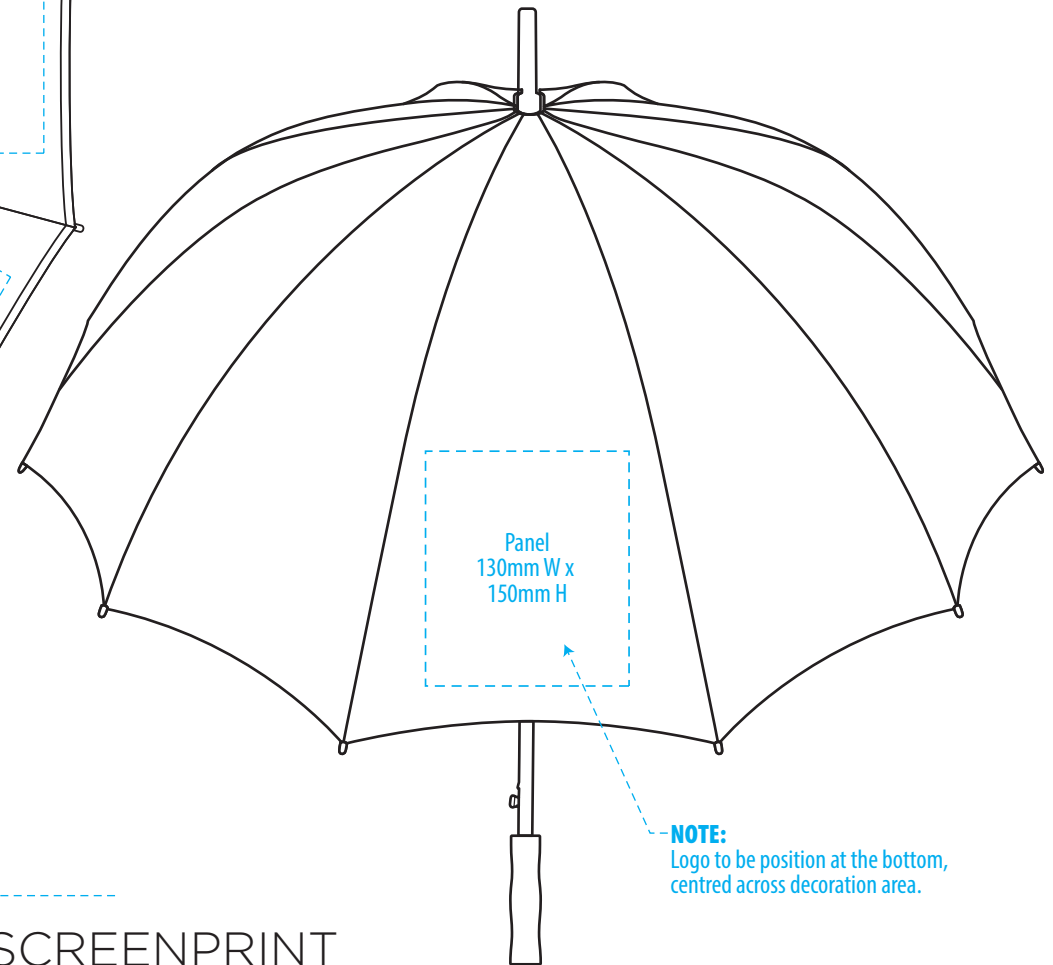

2120

COLOUR

2120

NOTE:
The maximum decoration area is a guide only and is greatly dependant on the logo shape.

NOTE:
Logo to be position at the bottom, centred across decoration area.

SUPACOLOUR/SCREENPRINT