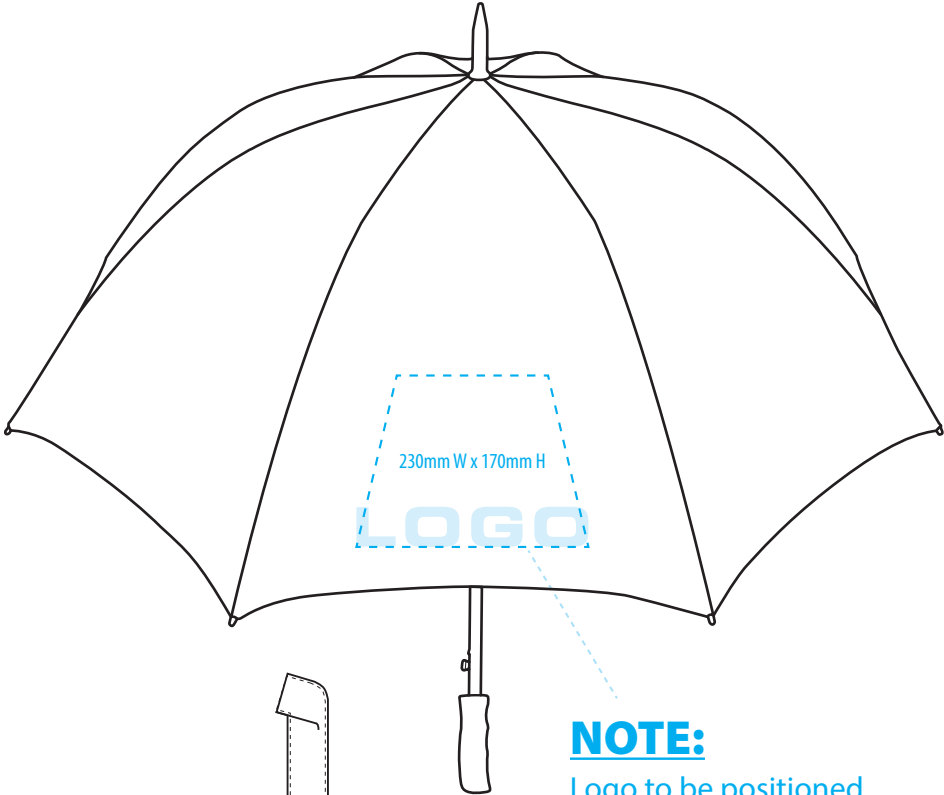

TOP

**NOTE:**  
Logo to be positioned  
at the bottom, centred  
across decoration area.

Strap  
90mm W x 10mm H

--- Print / Transfer

----- Sublimation

2110

TOP