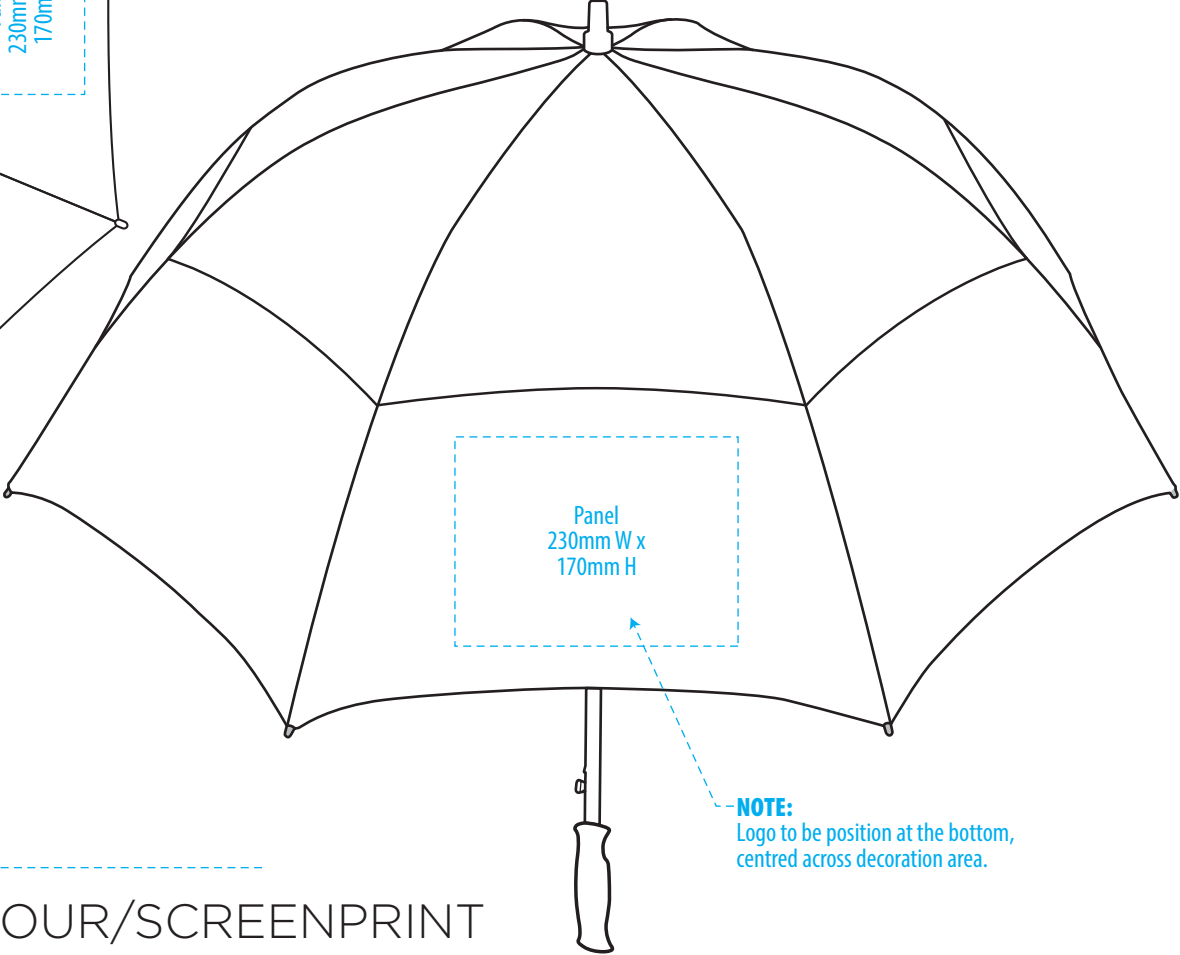

2105

COLOUR

2105

NOTE:
The maximum decoration area is a guide only and is greatly dependant on the logo shape.

NOTE:
Logo to be position at the bottom, centred across decoration area.

SUPACOLOUR/SCREENPRINT