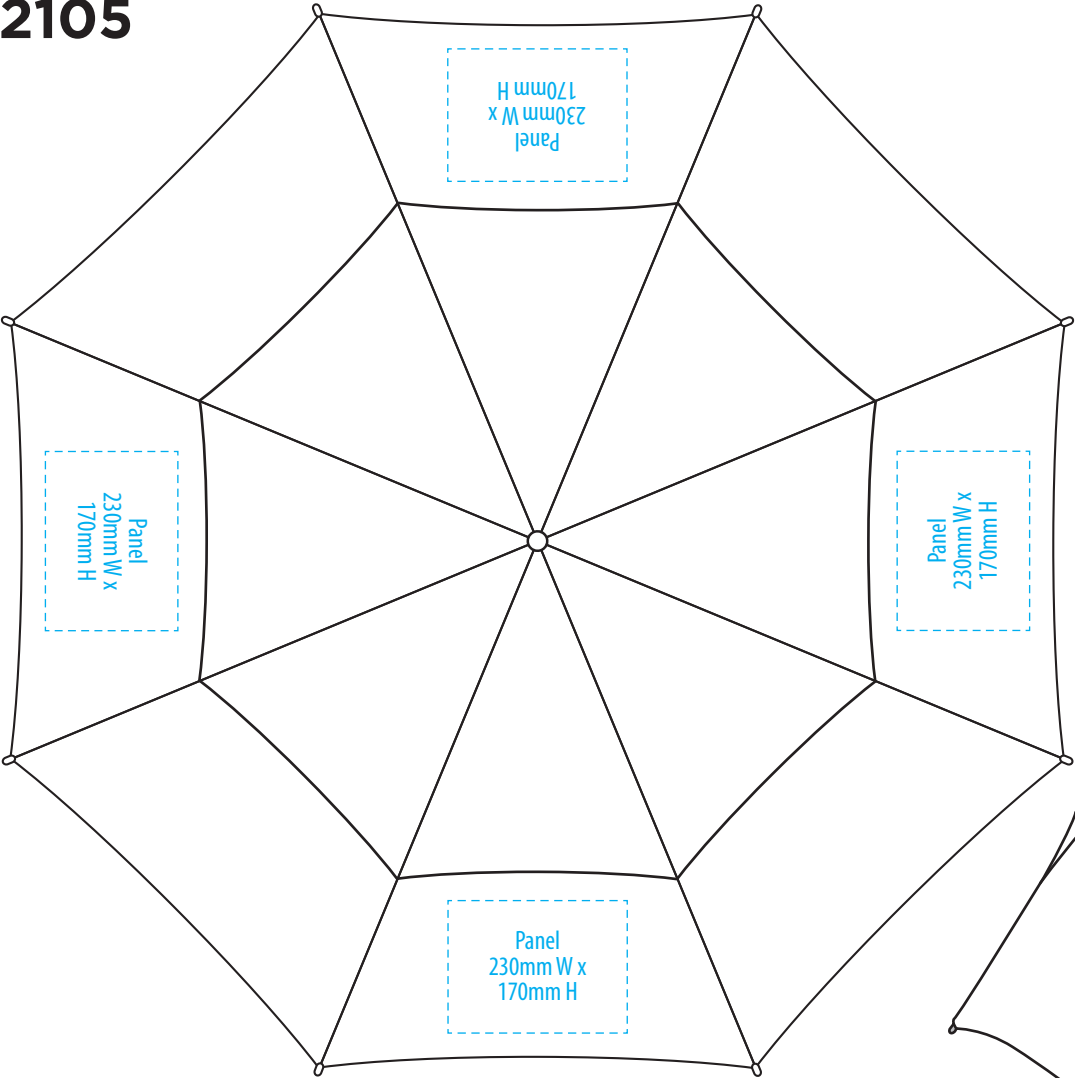

2105

COLOUR

2105

NOTE:
The maximum decoration area is a guide only and is greatly dependant on the logo shape.

NOTE:
Logo to be position at the bottom, centred across decoration area.

SUPACOLOUR/SCREENPRINT