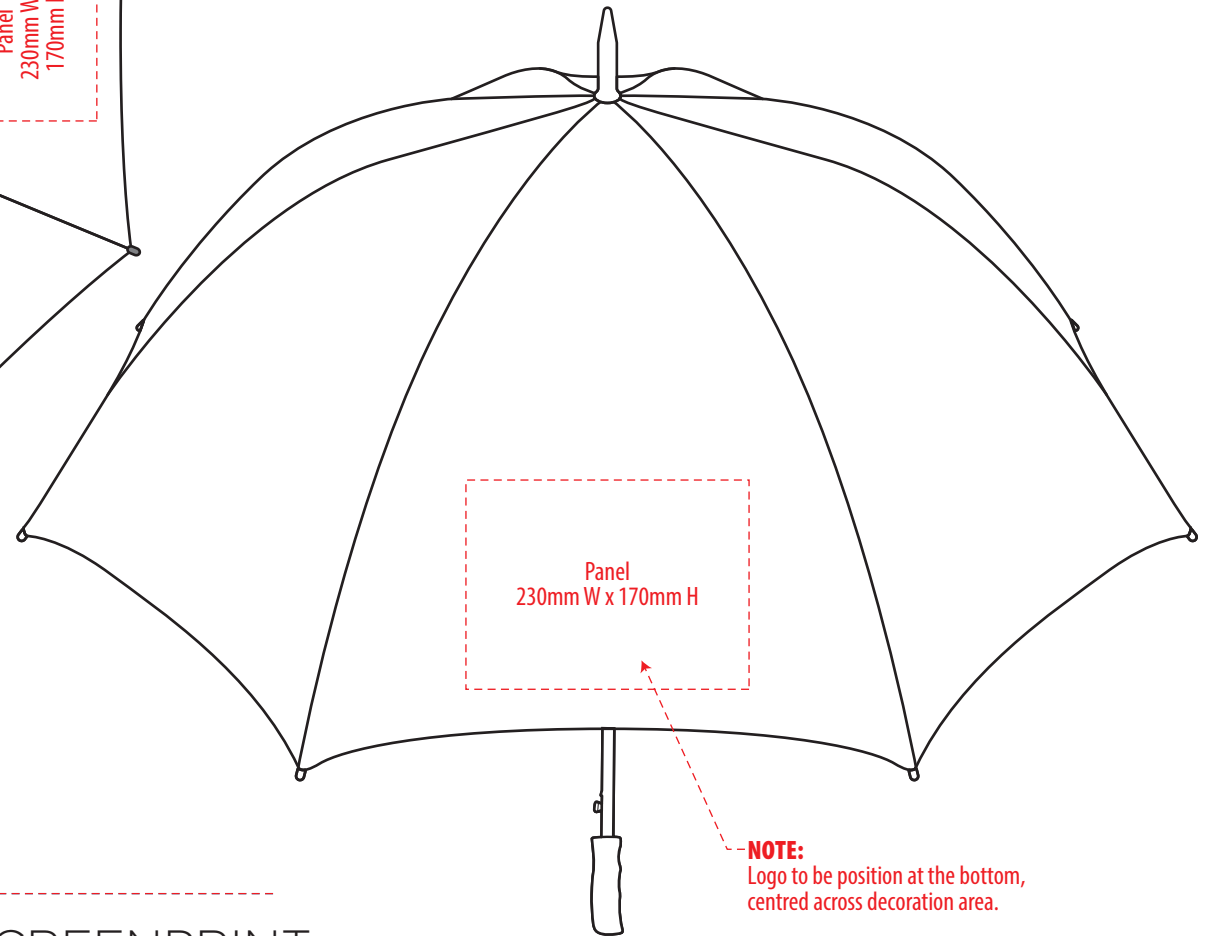

2100

-----  
COLOUR

2100

Panel  
230mm W x 170mm H  
or  
300mm W x 150mm H

**NOTE:**  
The maximum decoration area is a guide only  
and is greatly dependant on the logo shape.

Panel  
230mm W x 170mm H  
or  
300mm W x 150mm H

**NOTE:**  
Logo to be position at the bottom,  
centred across decoration area.

-----  
SUPACOLOUR

2100

**NOTE:**  
The maximum decoration area is a guide only  
and is greatly dependant on the logo shape.

**NOTE:**  
Logo to be position at the bottom,  
centred across decoration area.

-----  
SCREENPRINT