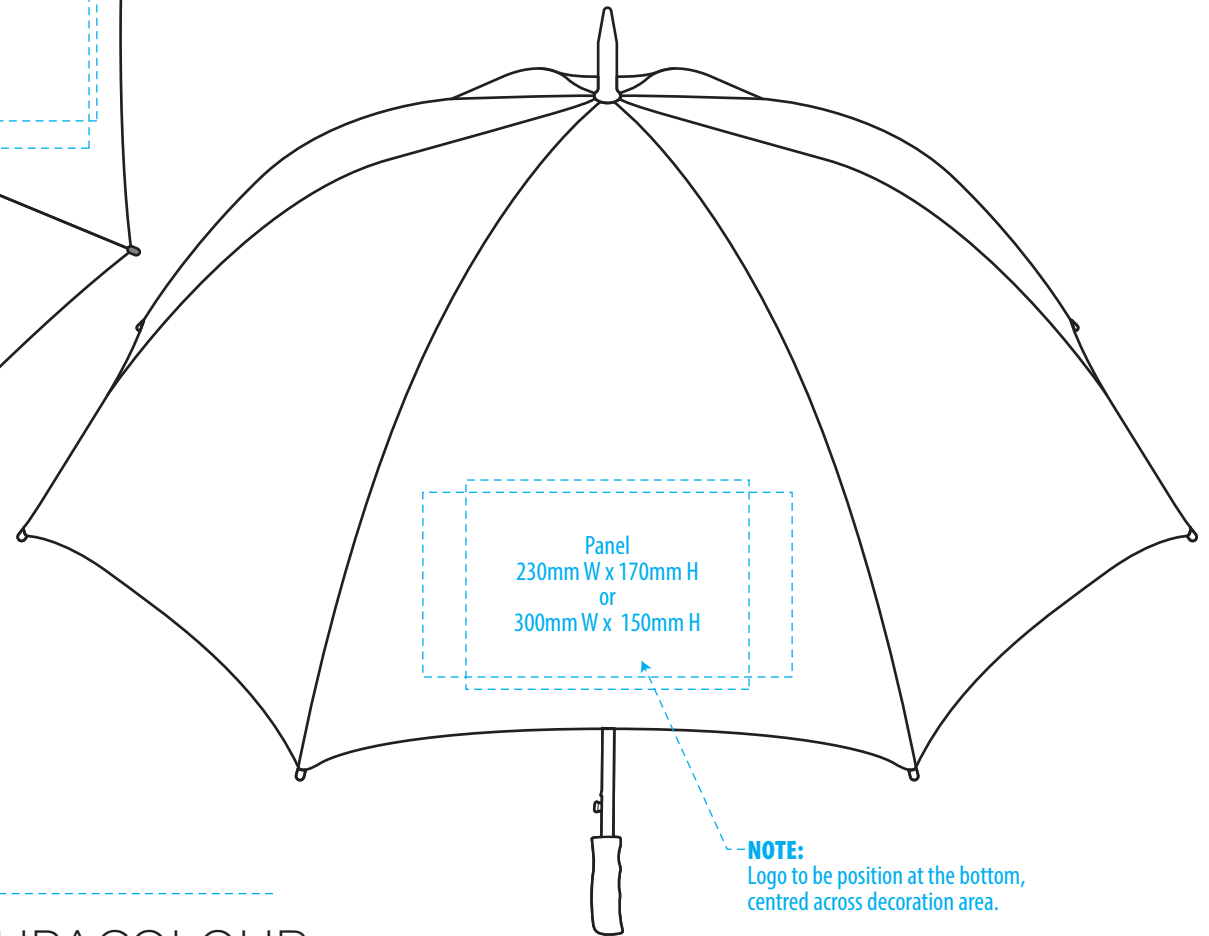

2100

-----  
COLOUR

2100

Panel  
230mm W x 170mm H  
or  
300mm W x 150mm H

**NOTE:**  
The maximum decoration area is a guide only  
and is greatly dependant on the logo shape.

Panel  
230mm W x 170mm H  
or  
300mm W x 150mm H

**NOTE:**  
Logo to be position at the bottom,  
centred across decoration area.

-----  
SUPACOLOUR

2100

**NOTE:**  
The maximum decoration area is a guide only  
and is greatly dependant on the logo shape.

**NOTE:**  
Logo to be position at the bottom,  
centred across decoration area.

-----  
SCREENPRINT