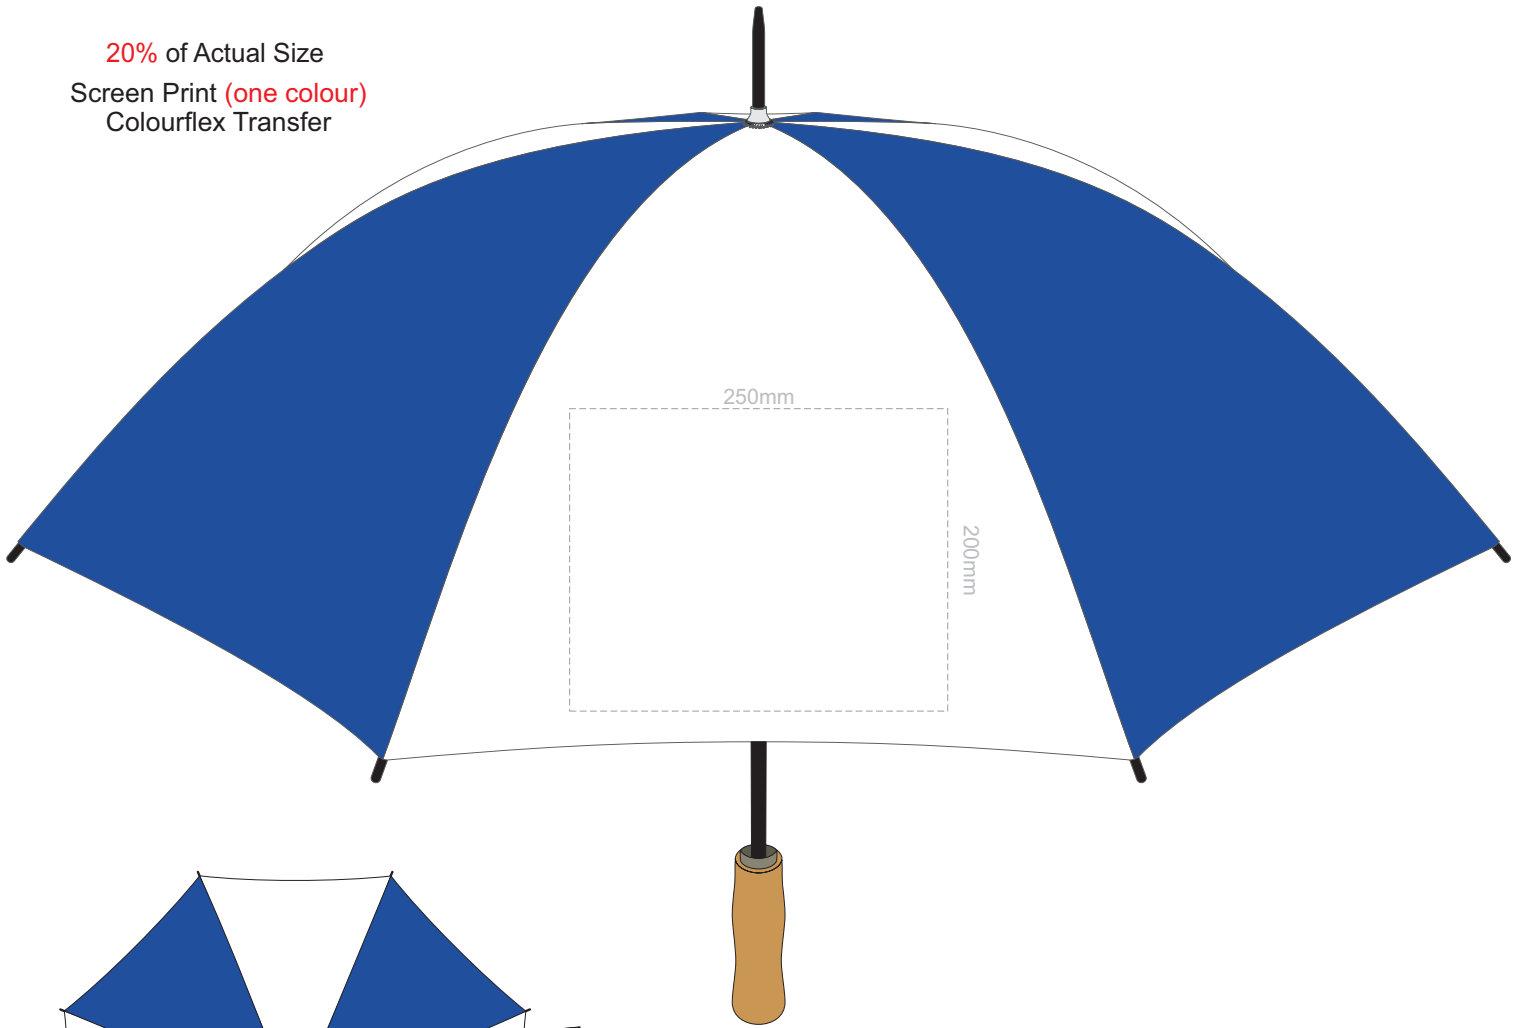

20% of Actual Size  
Screen Print (one colour)  
Colourflex Transfer

Top view at 5%  
to indicate which  
panel/s to be decorated.

20% of Actual Size  
Screen Print (one colour)  
Colourflex Transfer

Top view at 5%  
to indicate which  
panel/s to be decorated.