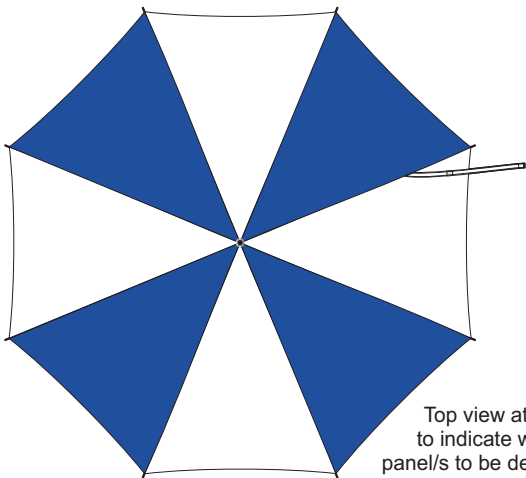

20% of Actual Size  
Screen Print (one colour)  
Colourflex Transfer

Top view at 5%  
to indicate which  
panel/s to be decorated.

20% of Actual Size  
Screen Print (one colour)  
Colourflex Transfer

Top view at 5%  
to indicate which  
panel/s to be decorated.