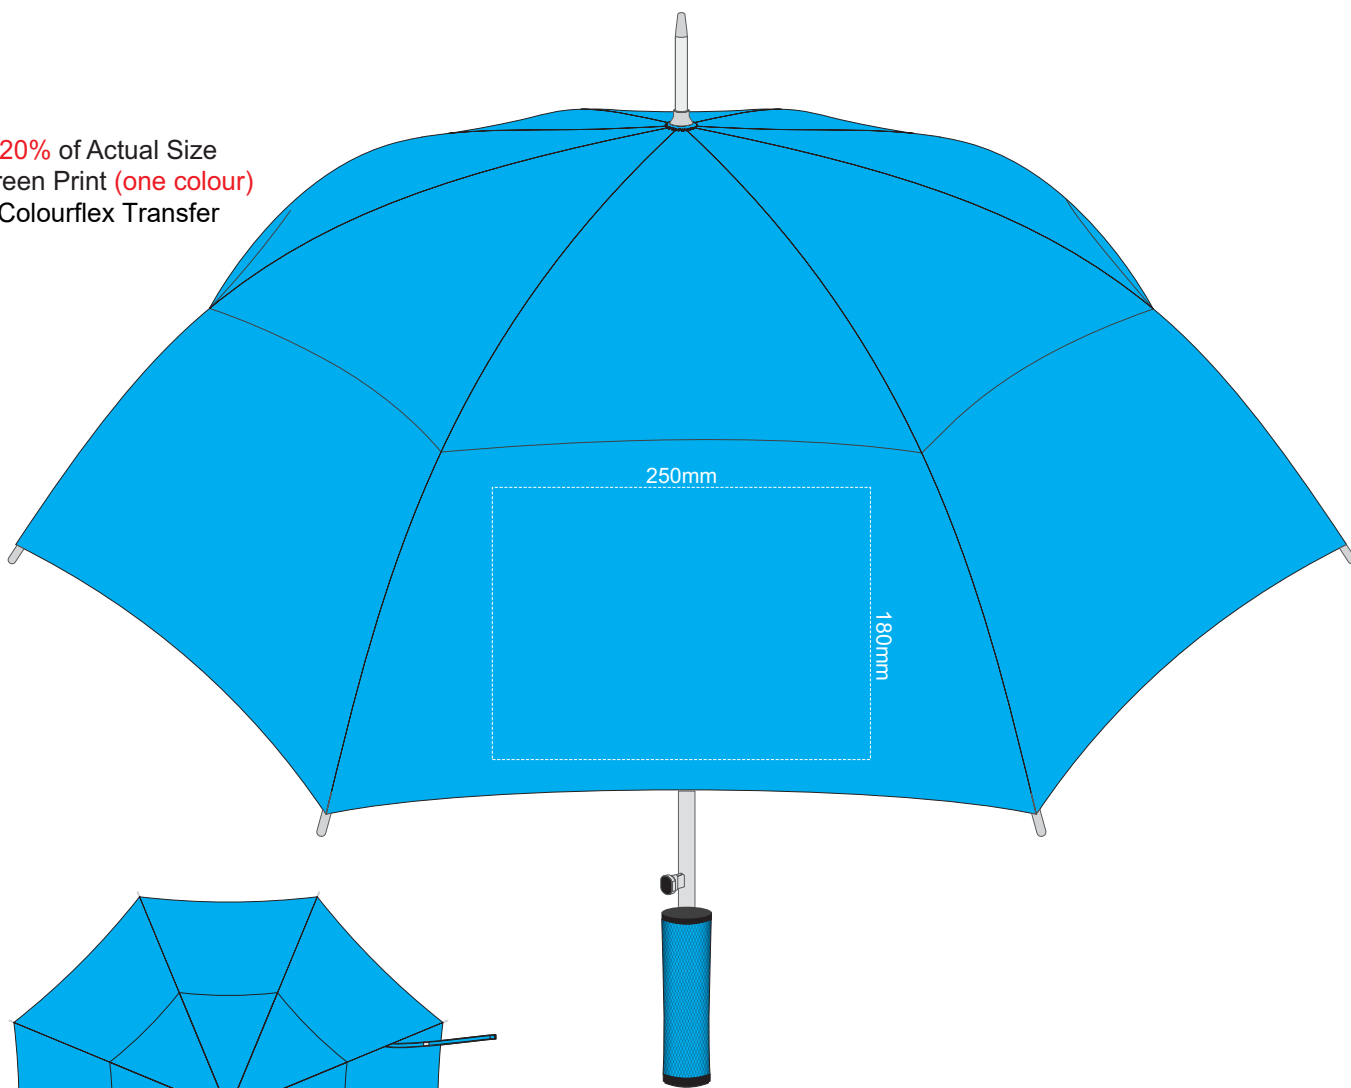

20% of Actual Size  
Screen Print (one colour)  
Colourflex Transfer

Top view at 5%  
to indicate which  
panel/s to be decorated.