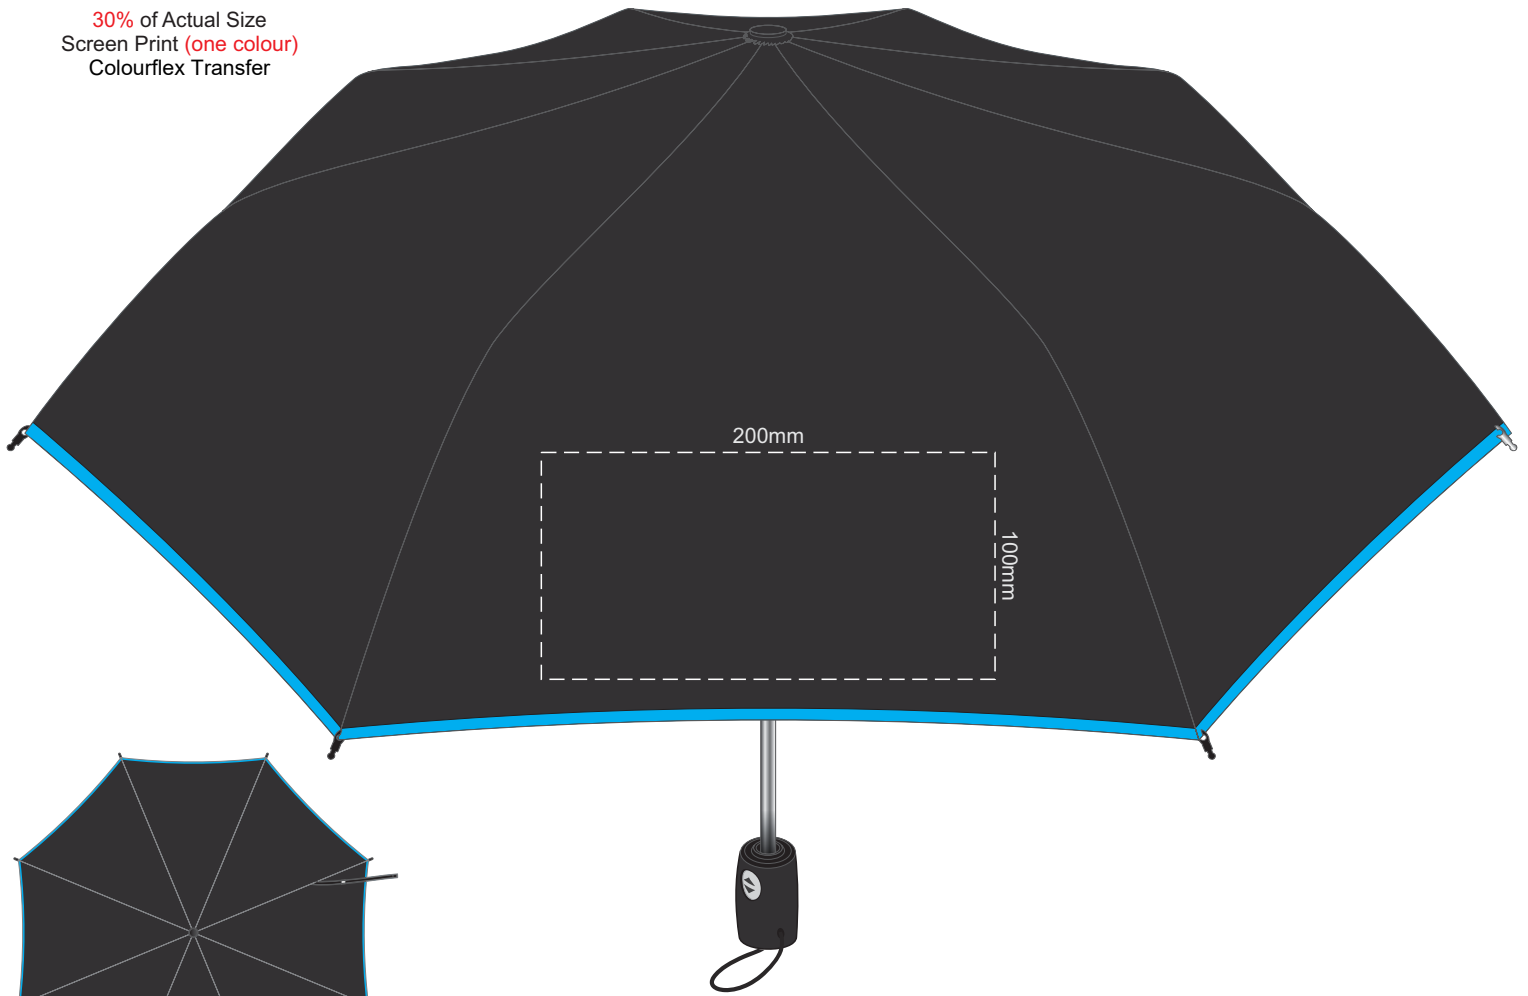

30% of Actual Size
Screen Print (one colour)
Colourflex Transfer

Top view at 5%
to indicate which
panel/s to be decorated.

30% of Actual Size
Screen Print (one colour)
Colourflex Transfer

Top view at 5%
to indicate which
panel/s to be decorated.