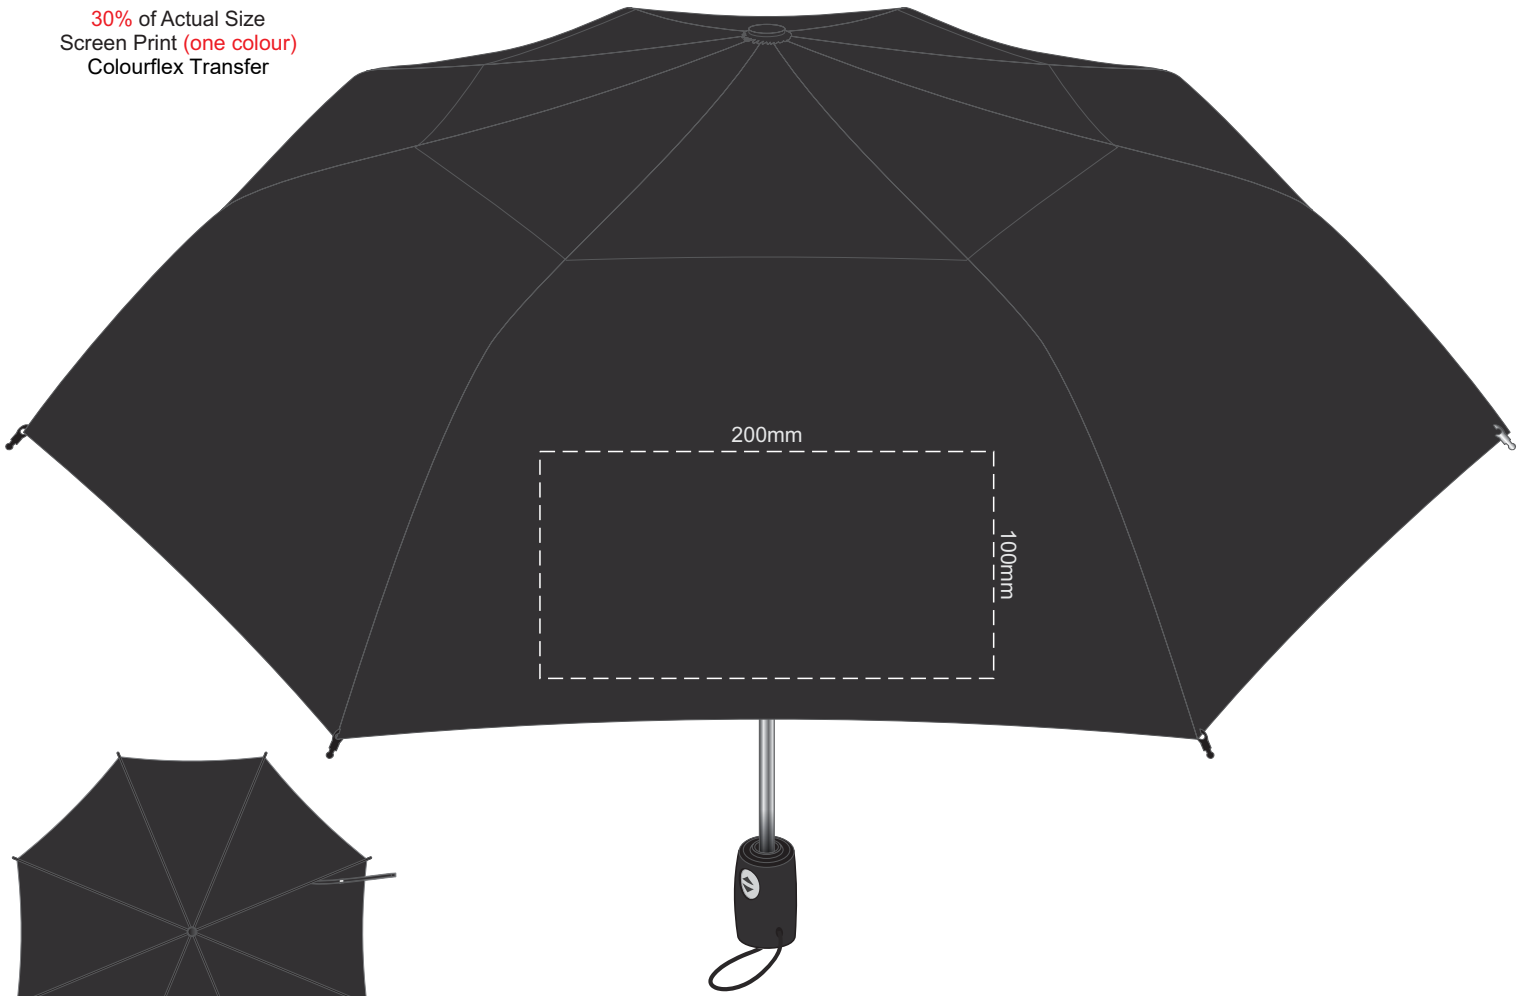

30% of Actual Size
Screen Print (one colour)
Colourflex Transfer

Top view at 5%
to indicate which
panel/s to be decorated.

30% of Actual Size
Screen Print (one colour)
Colourflex Transfer

Top view at 5%
to indicate which
panel/s to be decorated.