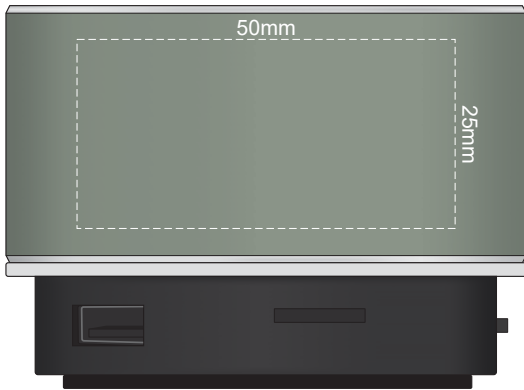

100% of Actual Size  
Pad Print

100% of Actual Size  
Pad Print

100% of Actual Size  
Pad Print

SIDE 2

100% of Actual Size  
Pad Print

SIDE 2

100% of Actual Size  
Laser Engraving

100% of Actual Size  
Laser Engraving

 Engraves to an oxidised white

100% of Actual Size  
Laser Engraving

SIDE 2

100% of Actual Size  
Laser Engraving

SIDE 2

 Engraves to an oxidised white

100% of Actual Size  
Direct Digital - Gunmetal Speaker  
60mm

Please be aware the artwork will be significantly affected by the holes in the speaker cover.

100% of Actual Size  
Direct Digital - Silver Speaker  
60mm

Please be aware the artwork will be significantly affected by the holes in the speaker cover.

Direct Digital Template  
60mm

Direct Digital Template  
60mm