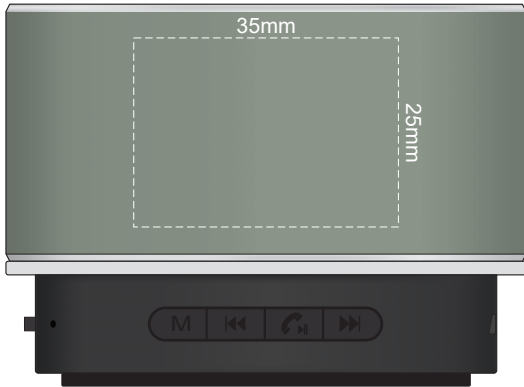

100% of Actual Size  
Pad Print

100% of Actual Size  
Pad Print

100% of Actual Size  
Pad Print

SIDE 2

100% of Actual Size  
Pad Print

SIDE 2

100% of Actual Size  
Laser Engraving

100% of Actual Size  
Laser Engraving

 Engraves to an oxidised white

100% of Actual Size  
Laser Engraving

SIDE 2

100% of Actual Size  
Laser Engraving

SIDE 2

 Engraves to an oxidised white

100% of Actual Size  
Direct Digital - Gunmetal Speaker  
60mm

Please be aware the artwork will be significantly affected by the holes in the speaker cover.

100% of Actual Size  
Direct Digital - Silver Speaker  
60mm

Please be aware the artwork will be significantly affected by the holes in the speaker cover.