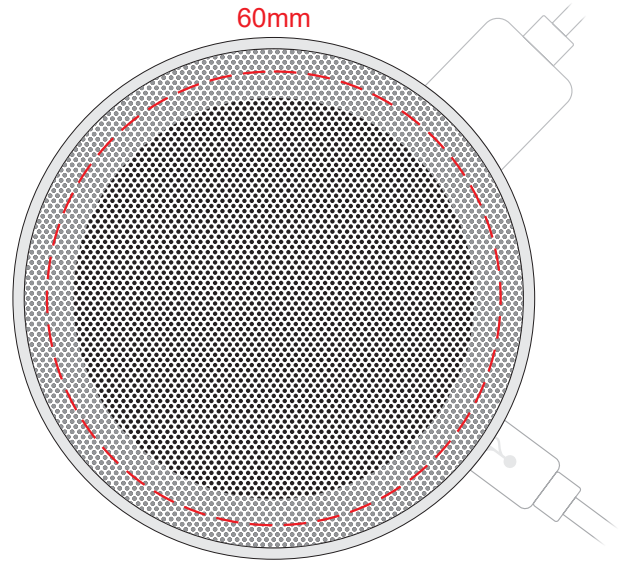

100% of Actual Size  
Pad Print

100% of Actual Size  
Pad Print

100% of Actual Size  
Pad Print

SIDE 2

100% of Actual Size  
Pad Print

SIDE 2

100% of Actual Size  
Laser Engraving

100% of Actual Size  
Laser Engraving

 Engraves to an oxidised white

100% of Actual Size  
Laser Engraving

SIDE 2

100% of Actual Size  
Laser Engraving

SIDE 2

 Engraves to an oxidised white

100% of Actual Size  
Direct Digital - Gunmetal Speaker  
60mm

Please be aware the artwork will be significantly affected by the holes in the speaker cover.

100% of Actual Size  
Direct Digital - Silver Speaker  
60mm

Please be aware the artwork will be significantly affected by the holes in the speaker cover.

Direct Digital Template  
60mm

Direct Digital Template  
60mm