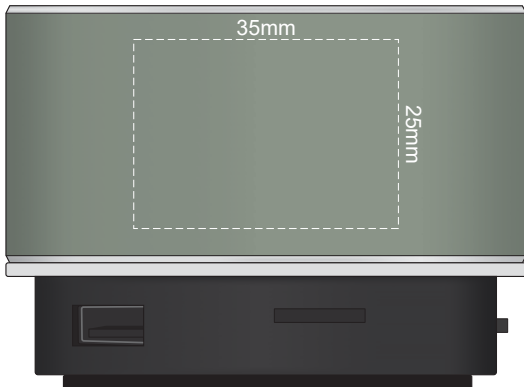

100% of Actual Size  
Pad Print

100% of Actual Size  
Pad Print

100% of Actual Size  
Pad Print

SIDE 2

100% of Actual Size  
Pad Print

SIDE 2

100% of Actual Size  
Laser Engraving

100% of Actual Size  
Laser Engraving

 Engraves to an oxidised white

100% of Actual Size  
Laser Engraving

SIDE 2

100% of Actual Size  
Laser Engraving

SIDE 2

 Engraves to an oxidised white

100% of Actual Size  
Direct Digital - Gunmetal Speaker  
60mm

Please be aware the artwork will be significantly affected by the holes in the speaker cover.

100% of Actual Size  
Direct Digital - Silver Speaker  
60mm

Please be aware the artwork will be significantly affected by the holes in the speaker cover.

Direct Digital Template  
60mm

Direct Digital Template  
60mm