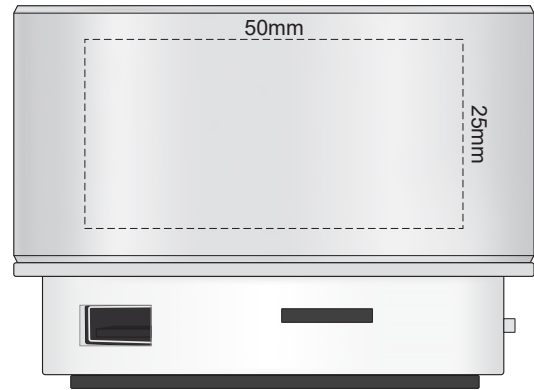

100% of Actual Size  
Pad Print

100% of Actual Size  
Pad Print

100% of Actual Size  
Pad Print

SIDE 2

100% of Actual Size  
Pad Print

SIDE 2

100% of Actual Size  
Laser Engraving

100% of Actual Size  
Laser Engraving

 Engraves to an oxidised white

100% of Actual Size  
Laser Engraving

SIDE 2

100% of Actual Size  
Laser Engraving

SIDE 2

 Engraves to an oxidised white

100% of Actual Size  
Direct Digital - Gunmetal Speaker  
60mm

Please be aware the artwork will be significantly affected by the holes in the speaker cover.

100% of Actual Size  
Direct Digital - Silver Speaker  
60mm

Please be aware the artwork will be significantly affected by the holes in the speaker cover.