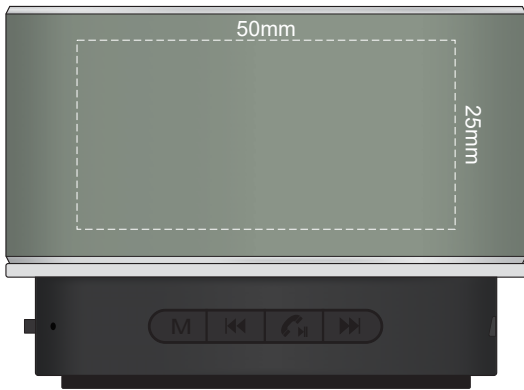

100% of Actual Size  
Pad Print

100% of Actual Size  
Pad Print

100% of Actual Size  
Pad Print

SIDE 2

100% of Actual Size  
Pad Print

SIDE 2

100% of Actual Size  
Laser Engraving

100% of Actual Size  
Laser Engraving

 Engraves to an oxidised white

100% of Actual Size  
Laser Engraving

SIDE 2

100% of Actual Size  
Laser Engraving

SIDE 2

 Engraves to an oxidised white

100% of Actual Size  
Direct Digital - Gunmetal Speaker  
60mm

Please be aware the artwork will be significantly affected by the holes in the speaker cover.

100% of Actual Size  
Direct Digital - Silver Speaker  
60mm

Please be aware the artwork will be significantly affected by the holes in the speaker cover.