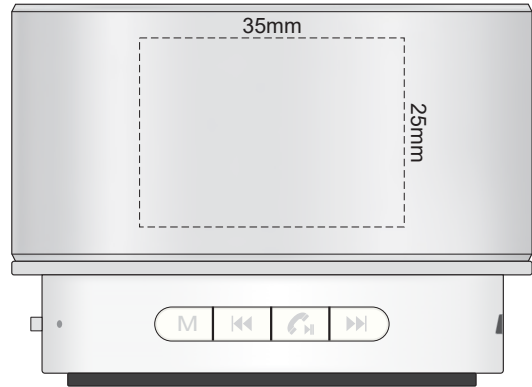

100% of Actual Size  
Pad Print

100% of Actual Size  
Pad Print

100% of Actual Size  
Pad Print

SIDE 2

100% of Actual Size  
Pad Print

SIDE 2

100% of Actual Size  
Laser Engraving

100% of Actual Size  
Laser Engraving

 Engraves to an oxidised white

100% of Actual Size  
Laser Engraving

SIDE 2

100% of Actual Size  
Laser Engraving

SIDE 2

 Engraves to an oxidised white

100% of Actual Size  
Direct Digital - Gunmetal Speaker  
60mm

Please be aware the artwork will be significantly affected by the holes in the speaker cover.

100% of Actual Size  
Direct Digital - Silver Speaker  
60mm

Please be aware the artwork will be significantly affected by the holes in the speaker cover.