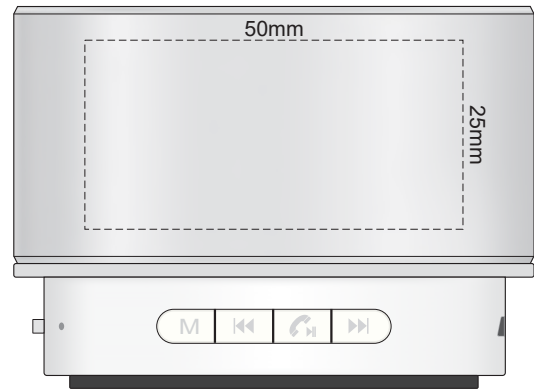

100% of Actual Size  
Pad Print

100% of Actual Size  
Pad Print

100% of Actual Size  
Pad Print

SIDE 2

100% of Actual Size  
Pad Print

SIDE 2

100% of Actual Size  
Laser Engraving

100% of Actual Size  
Laser Engraving

 Engraves to an oxidised white

100% of Actual Size  
Laser Engraving

SIDE 2

100% of Actual Size  
Laser Engraving

SIDE 2

 Engraves to an oxidised white

100% of Actual Size  
Direct Digital - Gunmetal Speaker  
60mm

Please be aware the artwork will be significantly affected by the holes in the speaker cover.

100% of Actual Size  
Direct Digital - Silver Speaker  
60mm

Please be aware the artwork will be significantly affected by the holes in the speaker cover.