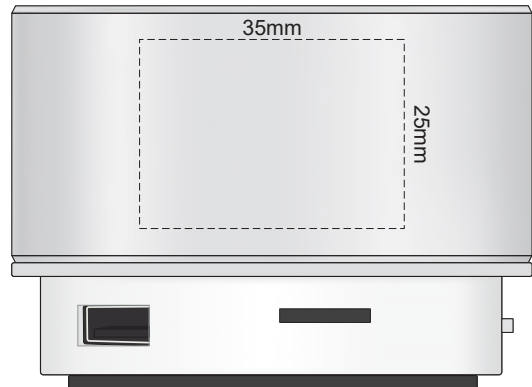

100% of Actual Size  
Pad Print

100% of Actual Size  
Pad Print

100% of Actual Size  
Pad Print

SIDE 2

100% of Actual Size  
Pad Print

SIDE 2

100% of Actual Size  
Laser Engraving

100% of Actual Size  
Laser Engraving

 Engraves to an oxidised white

100% of Actual Size  
Laser Engraving

SIDE 2

100% of Actual Size  
Laser Engraving

SIDE 2

 Engraves to an oxidised white

100% of Actual Size  
Direct Digital - Gunmetal Speaker  
60mm

Please be aware the artwork will be significantly affected by the holes in the speaker cover.

100% of Actual Size  
Direct Digital - Silver Speaker  
60mm

Please be aware the artwork will be significantly affected by the holes in the speaker cover.