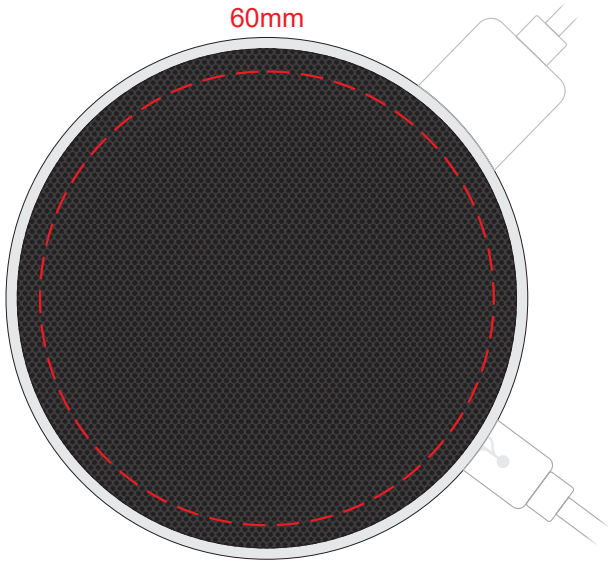

100% of Actual Size  
Pad Print

100% of Actual Size  
Pad Print

100% of Actual Size  
Pad Print

SIDE 2

100% of Actual Size  
Pad Print

SIDE 2

100% of Actual Size  
Laser Engraving

100% of Actual Size  
Laser Engraving

 Engraves to an oxidised white

100% of Actual Size  
Laser Engraving

SIDE 2

100% of Actual Size  
Laser Engraving

SIDE 2

 Engraves to an oxidised white

100% of Actual Size  
Direct Digital - Gunmetal Speaker  
60mm

Please be aware the artwork will be significantly affected by the holes in the speaker cover.

100% of Actual Size  
Direct Digital - Silver Speaker  
60mm

Please be aware the artwork will be significantly affected by the holes in the speaker cover.