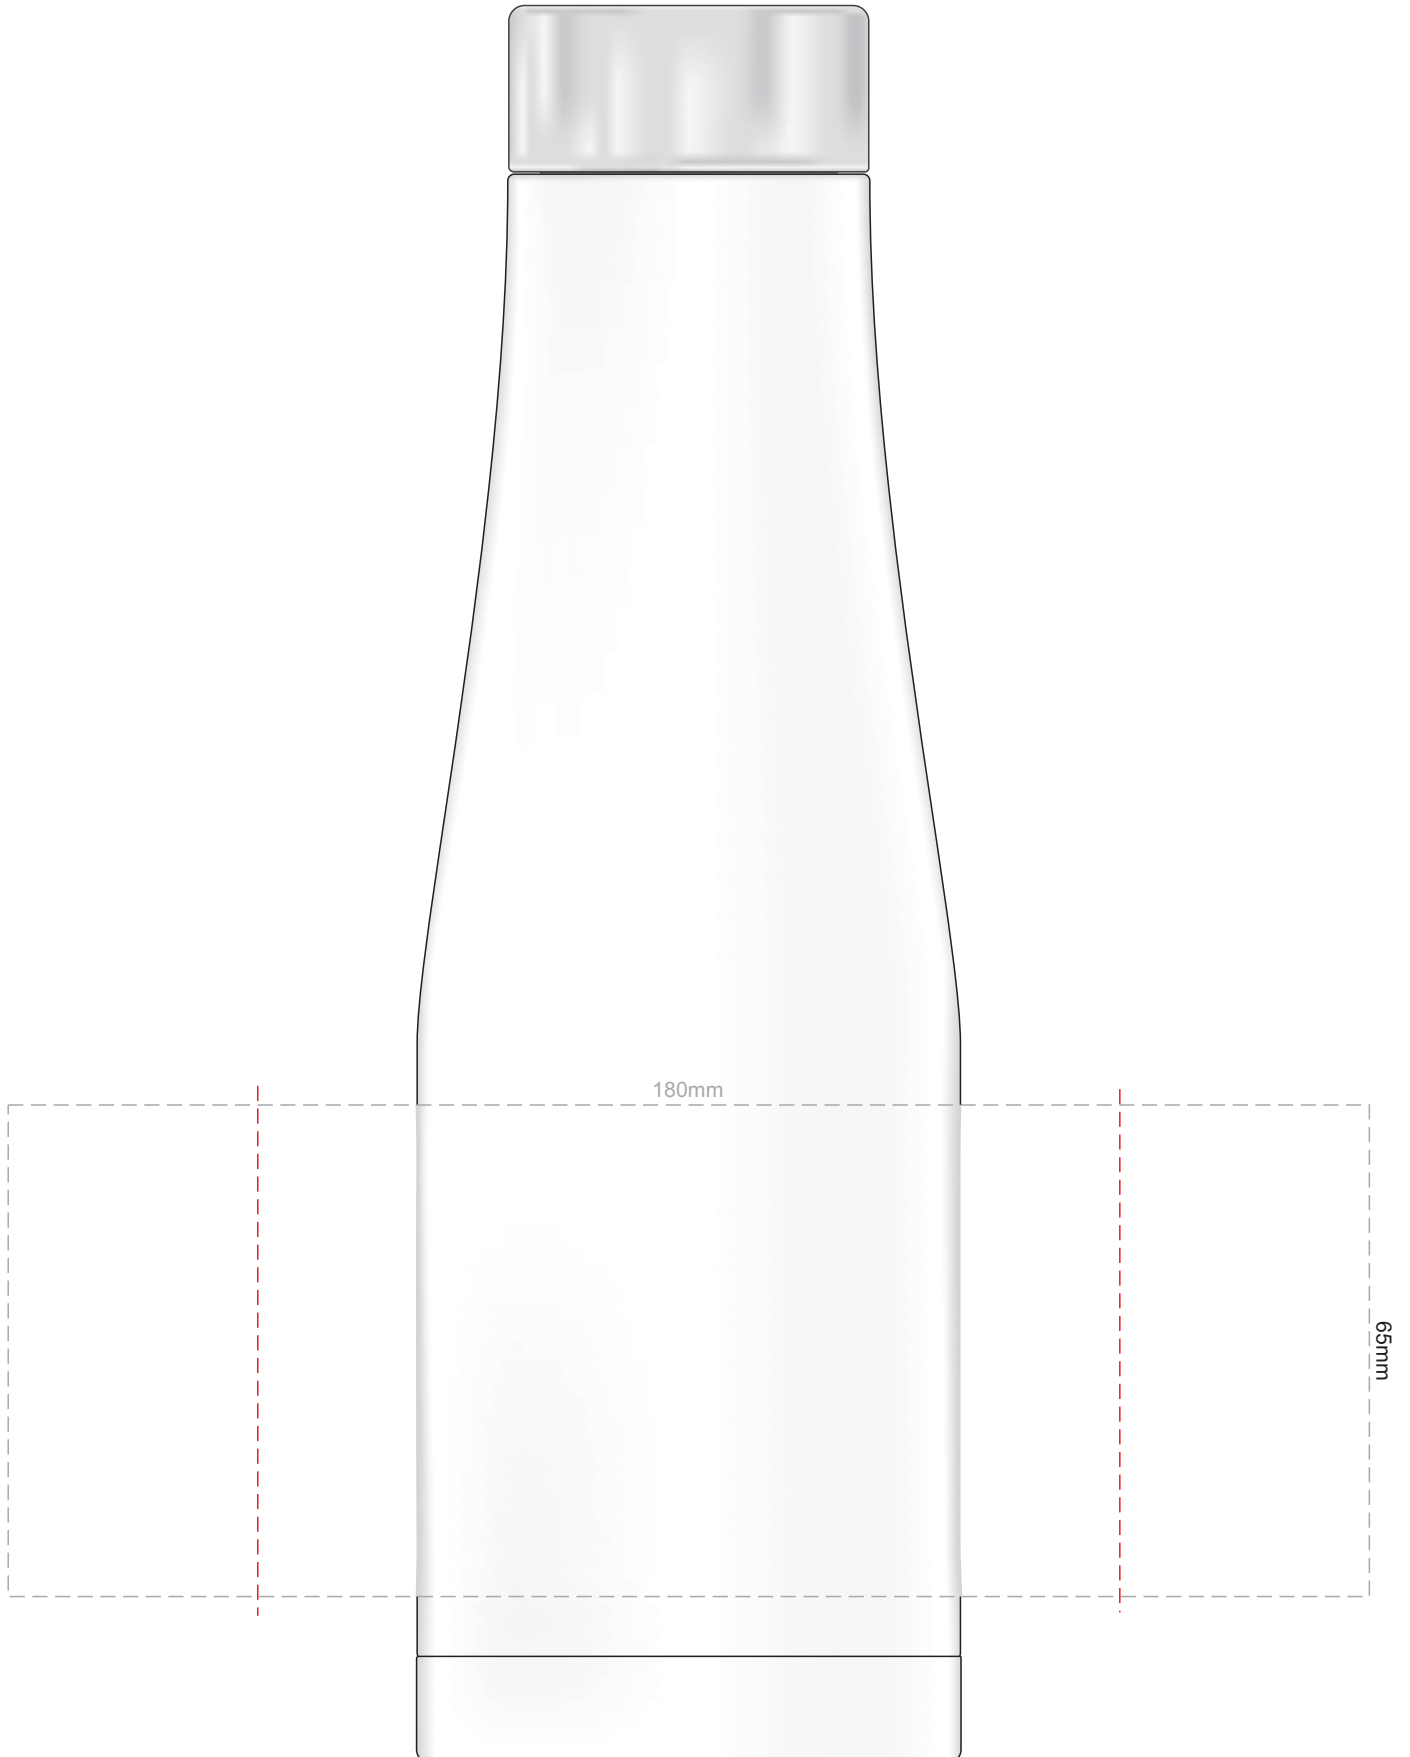

100% of Actual Size
Pad Print

100% of Actual Size
Screen Print (one colour)

Red Line = Exact opposites of the product
(centre artwork to the red line)

100% of Actual Size
Engraving