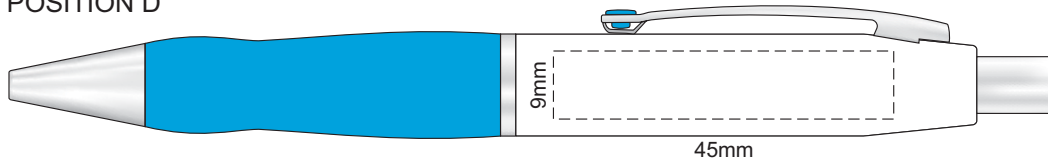

100% of Actual Size  
Screen Print

POSITION A

100% of Actual Size  
Pad Print

POSITION D

POSITION E

100% of Actual Size  
Laser Engraving

POSITION D

POSITION E

Engraves to Brass Colour