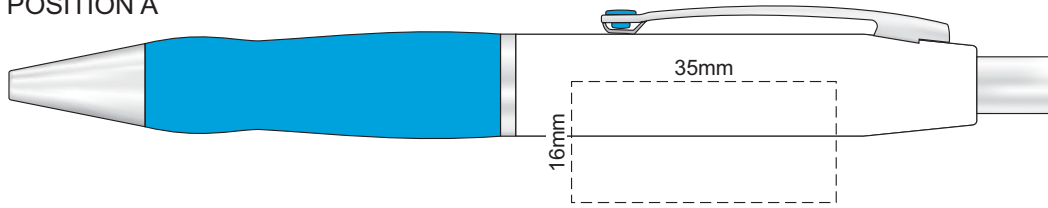

100% of Actual Size  
Screen Print

POSITION A

100% of Actual Size  
Pad Print

POSITION D

POSITION E

100% of Actual Size  
Laser Engraving

POSITION D

POSITION E

Engraves to Brass Colour