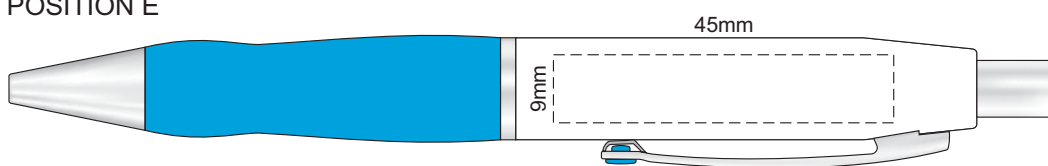

100% of Actual Size  
Screen Print

POSITION A

100% of Actual Size  
Pad Print

POSITION D

POSITION E

100% of Actual Size  
Laser Engraving

POSITION D

POSITION E

Engraves to Brass Colour