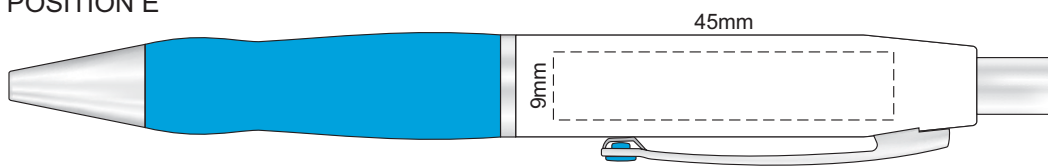

100% of Actual Size  
Screen Print

POSITION A

100% of Actual Size  
Pad Print

POSITION D

POSITION E

100% of Actual Size  
Laser Engraving

POSITION D

POSITION E

Engraves to Brass Colour