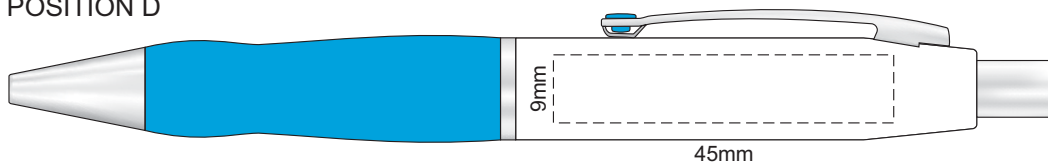

100% of Actual Size  
Screen Print

POSITION A

100% of Actual Size  
Pad Print

POSITION D

POSITION E

100% of Actual Size  
Laser Engraving

POSITION D

POSITION E

Engraves to Brass Colour