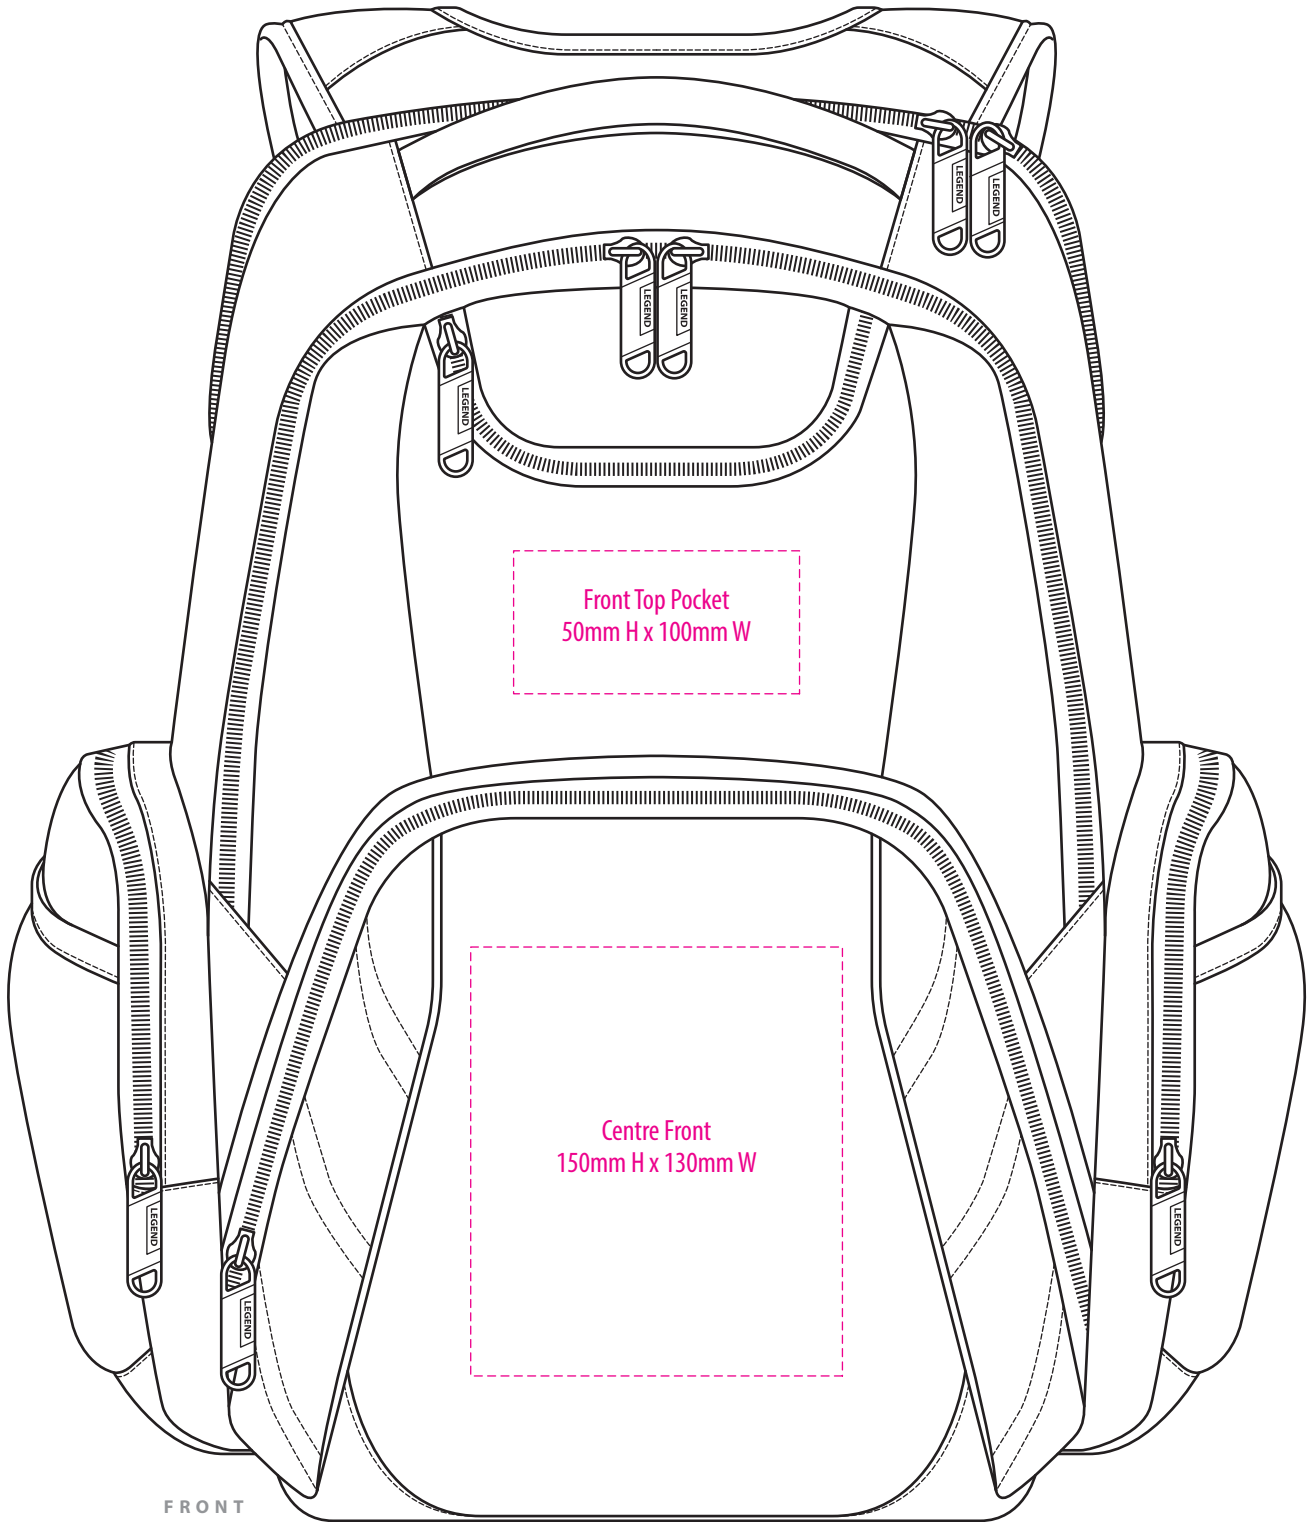

1969

FRONT

COLOUR

NOTE:

The maximum decoration area is a guide only and is greatly dependant on the logo shape.

1969

NOTE:

The maximum decoration area is a guide only and is greatly dependant on the logo shape.

SUPACLOUR

1969

NOTE:

The maximum decoration area is a guide only and is greatly dependant on the logo shape.

PRINT