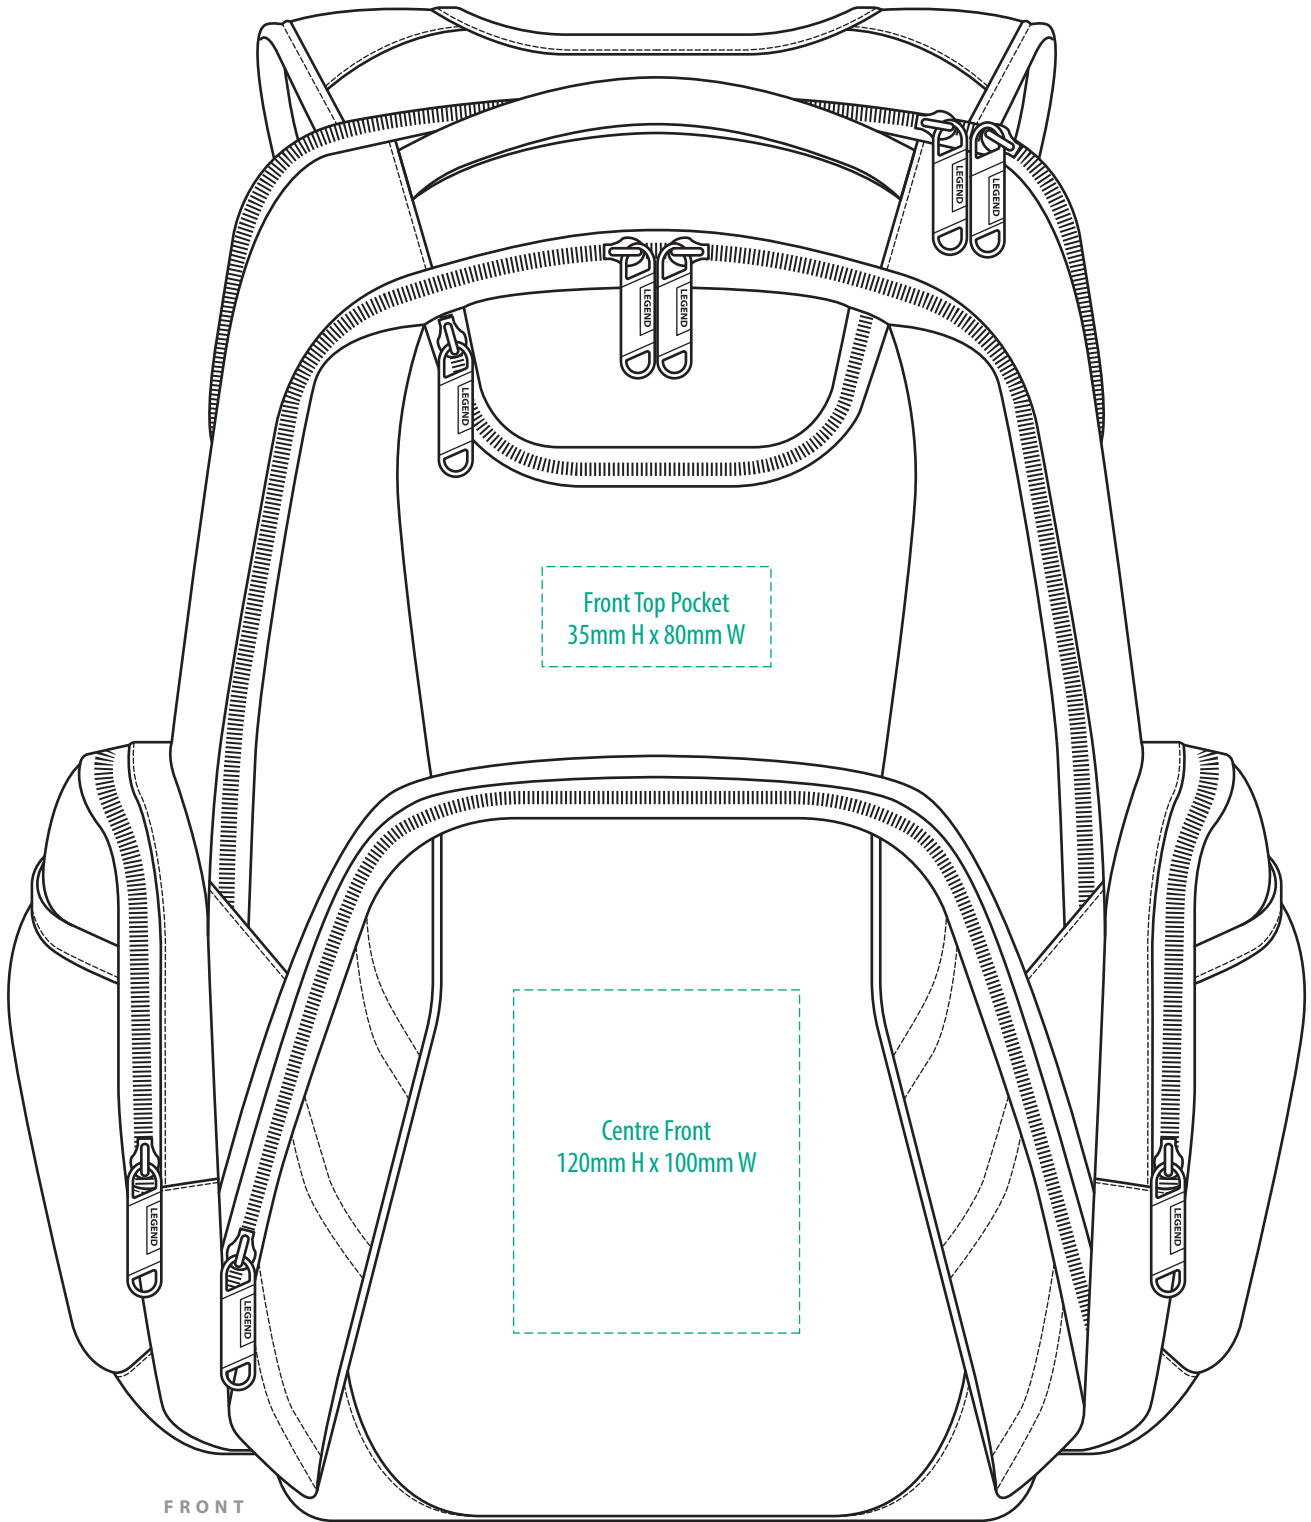

1969

FRONT

COLOUR

NOTE:

The maximum decoration area is a guide only and is greatly dependant on the logo shape.

1969

NOTE:

The maximum decoration area is a guide only and is greatly dependant on the logo shape.

SUPACLOUR

1969

NOTE:

The maximum decoration area is a guide only and is greatly dependant on the logo shape.

PRINT