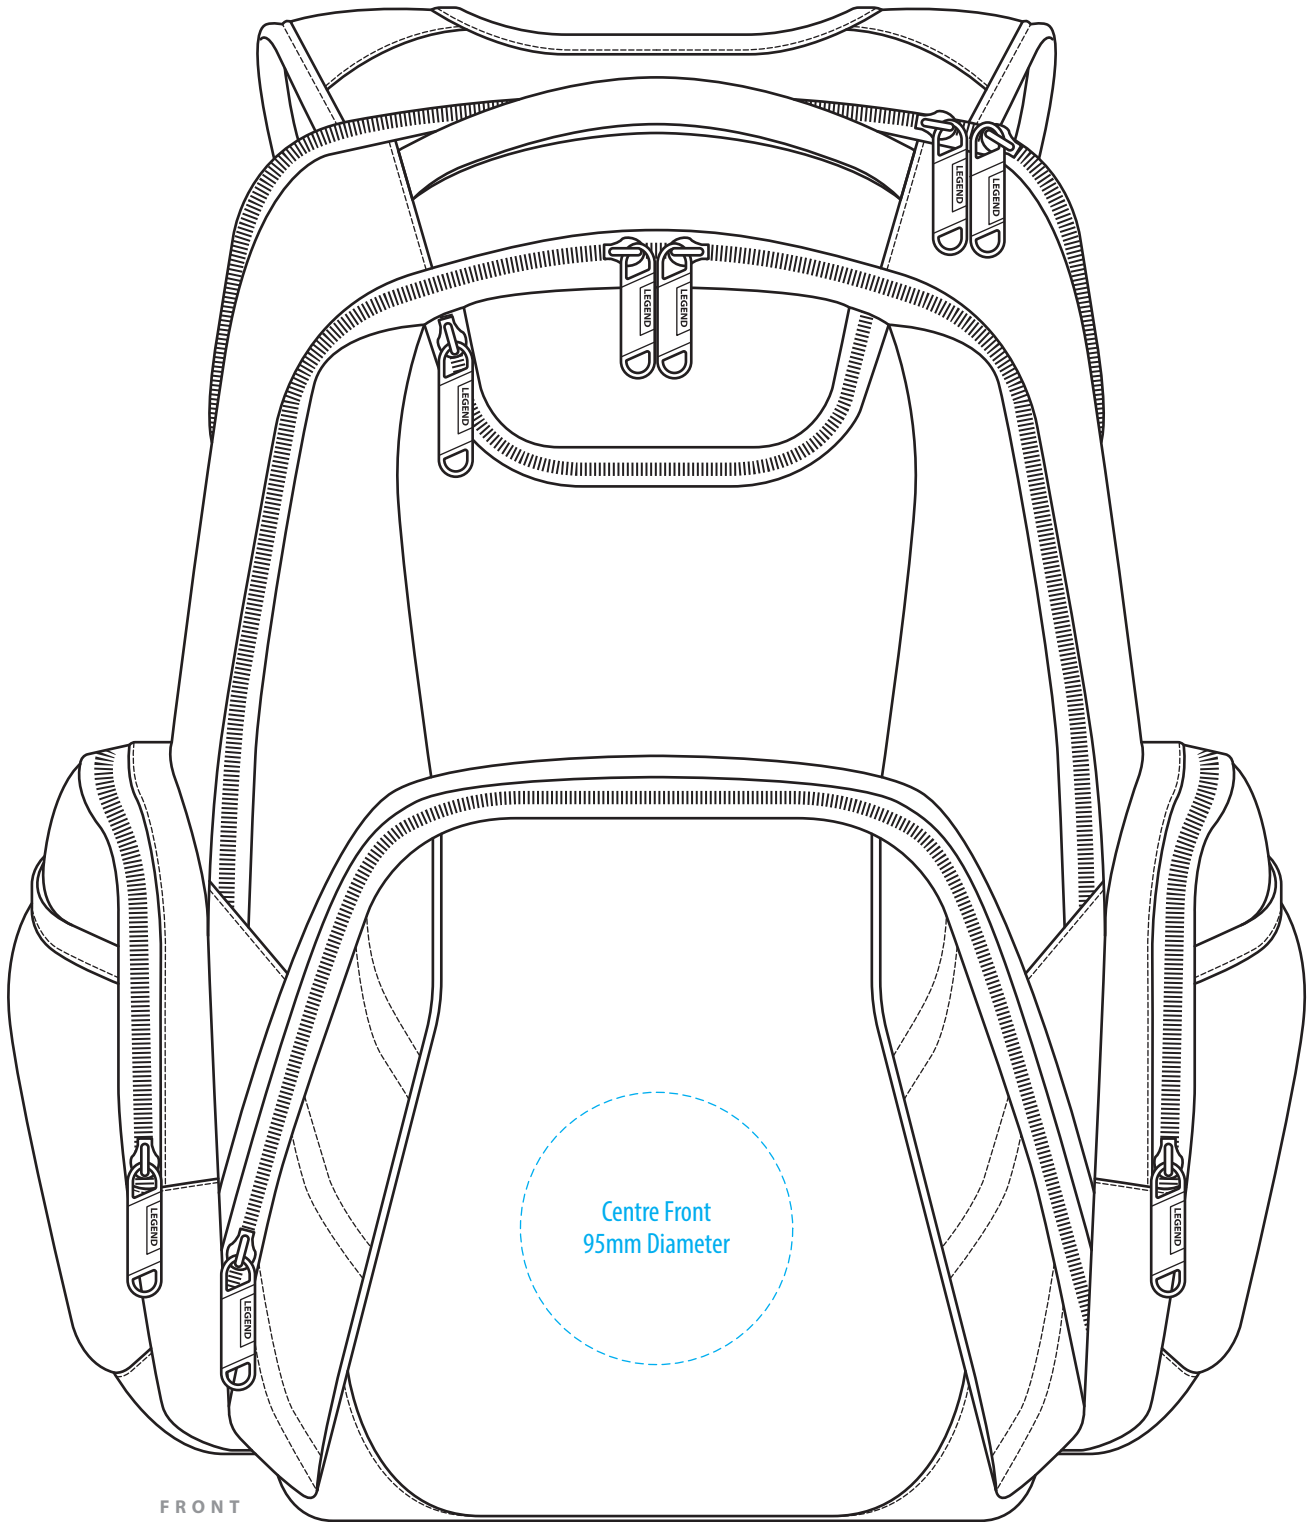

1969

FRONT

COLOUR

NOTE:

The maximum decoration area is a guide only and is greatly dependant on the logo shape.

1969

NOTE:

The maximum decoration area is a guide only and is greatly dependant on the logo shape.

SUPACLOUR

1969

NOTE:

The maximum decoration area is a guide only and is greatly dependant on the logo shape.

PRINT