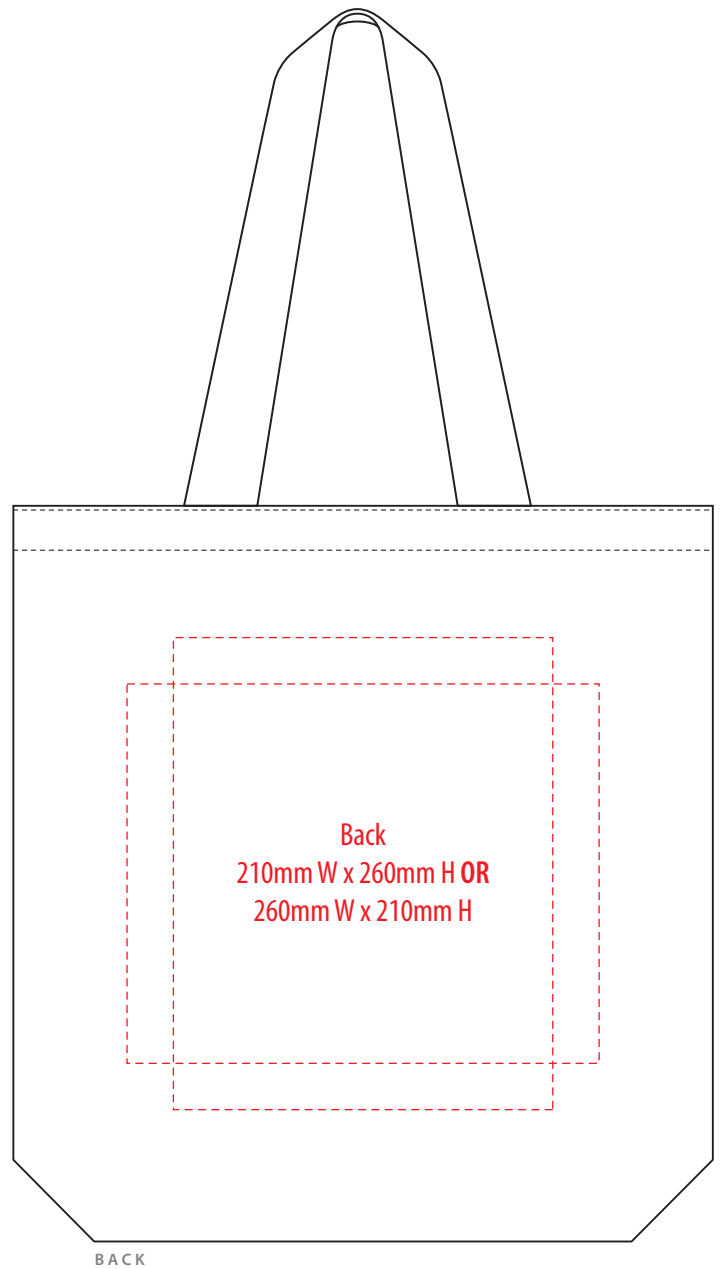

1966

FRONT

BACK

COLOUR

1966

NOTE:

The maximum decoration area is a guide only and is greatly dependant on the logo shape.

SUPACOLOUR / SCREENPRINT