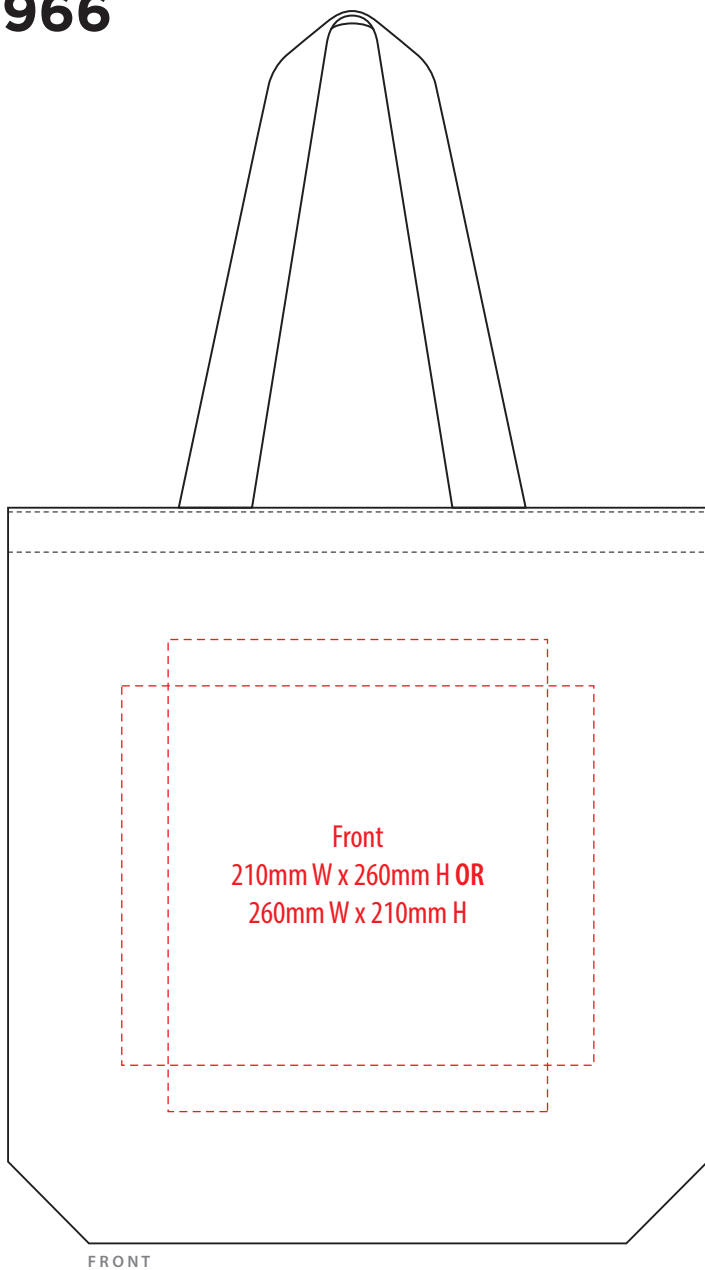

1966

FRONT

BACK

COLOUR

1966

NOTE:

The maximum decoration area is a guide only and is greatly dependant on the logo shape.

SUPACOLOUR / SCREENPRINT