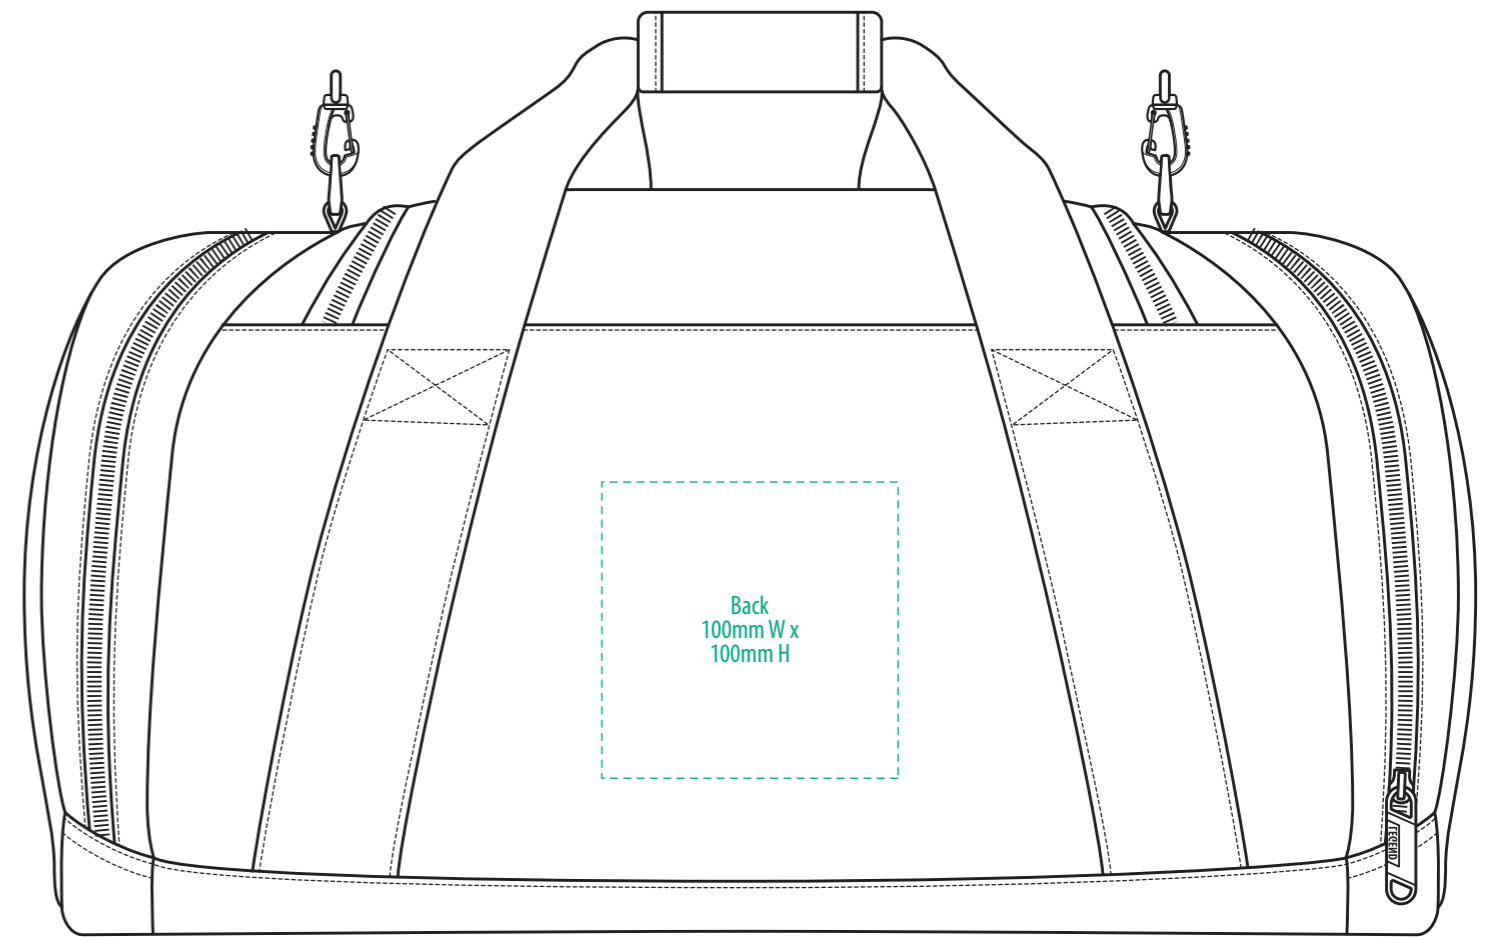

FRONT

BACK

TOP

LEFT END

RIGHT END

NOTE:

The maximum decoration area is a guide only and is greatly dependant on the logo shape.

COLOUR

FRONT

BACK

TOP

LEFT END

RIGHT END

NOTE:
The maximum decoration area is a guide only and is greatly dependant on the logo shape.

EMBROIDERY

FRONT

BACK

TOP

LEFT END

RIGHT END

NOTE:

The maximum decoration area is a guide only and is greatly dependant on the logo shape.

FRONT

BACK

TOP

LEFT END

RIGHT END

NOTE:

The maximum decoration area is a guide only and is greatly dependant on the logo shape.

SUPASUB / SUPAETCH / SUPAFLEX