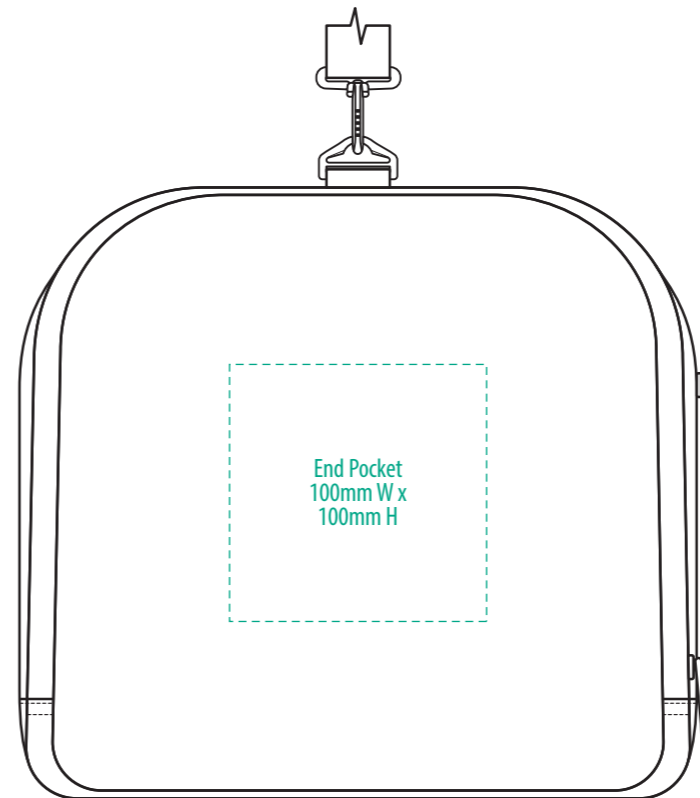

FRONT

BACK

TOP

LEFT END

RIGHT END

NOTE:

The maximum decoration area is a guide only and is greatly dependant on the logo shape.

COLOUR

FRONT

BACK

TOP

LEFT END

RIGHT END

NOTE:
The maximum decoration area is a guide only and is greatly dependant on the logo shape.

EMBROIDERY

FRONT

BACK

TOP

LEFT END

RIGHT END

NOTE:

The maximum decoration area is a guide only and is greatly dependant on the logo shape.

FRONT

BACK

TOP

LEFT END

RIGHT END

NOTE:

The maximum decoration area is a guide only and is greatly dependant on the logo shape.

SUPASUB / SUPAETCH / SUPAFLEX