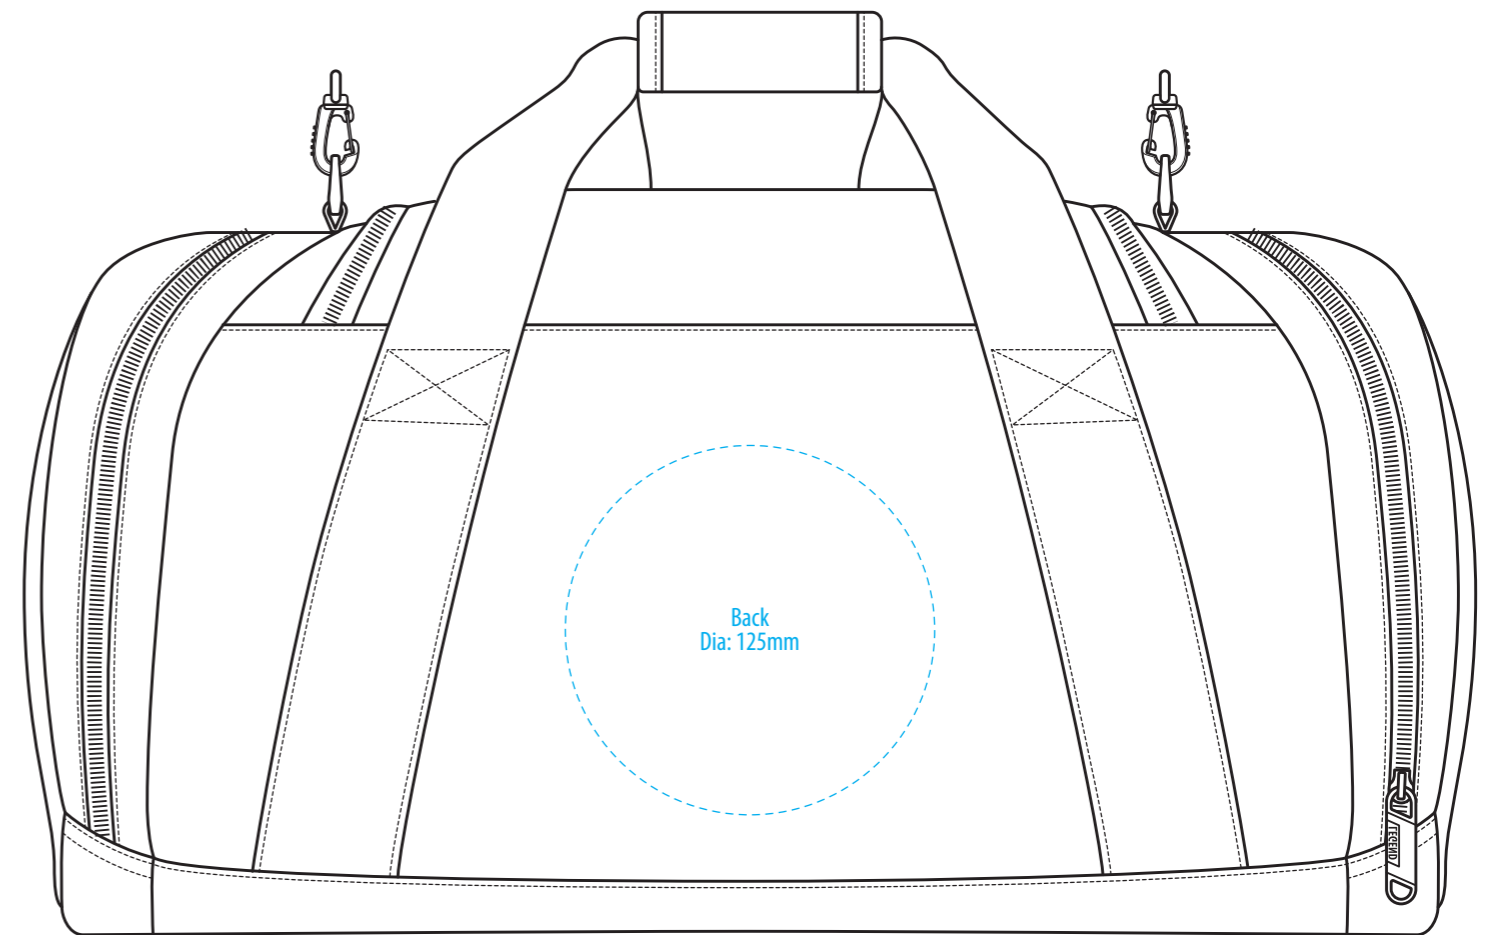

FRONT

BACK

TOP

LEFT END

RIGHT END

NOTE:

The maximum decoration area is a guide only and is greatly dependant on the logo shape.

COLOUR

FRONT

BACK

TOP

LEFT END

RIGHT END

NOTE:
The maximum decoration area is a guide only and is greatly dependant on the logo shape.

EMBROIDERY

FRONT

BACK

TOP

LEFT END

RIGHT END

NOTE:

The maximum decoration area is a guide only and is greatly dependant on the logo shape.

FRONT

BACK

TOP

LEFT END

RIGHT END

NOTE:

The maximum decoration area is a guide only and is greatly dependant on the logo shape.

SUPASUB / SUPAETCH / SUPAFLEX