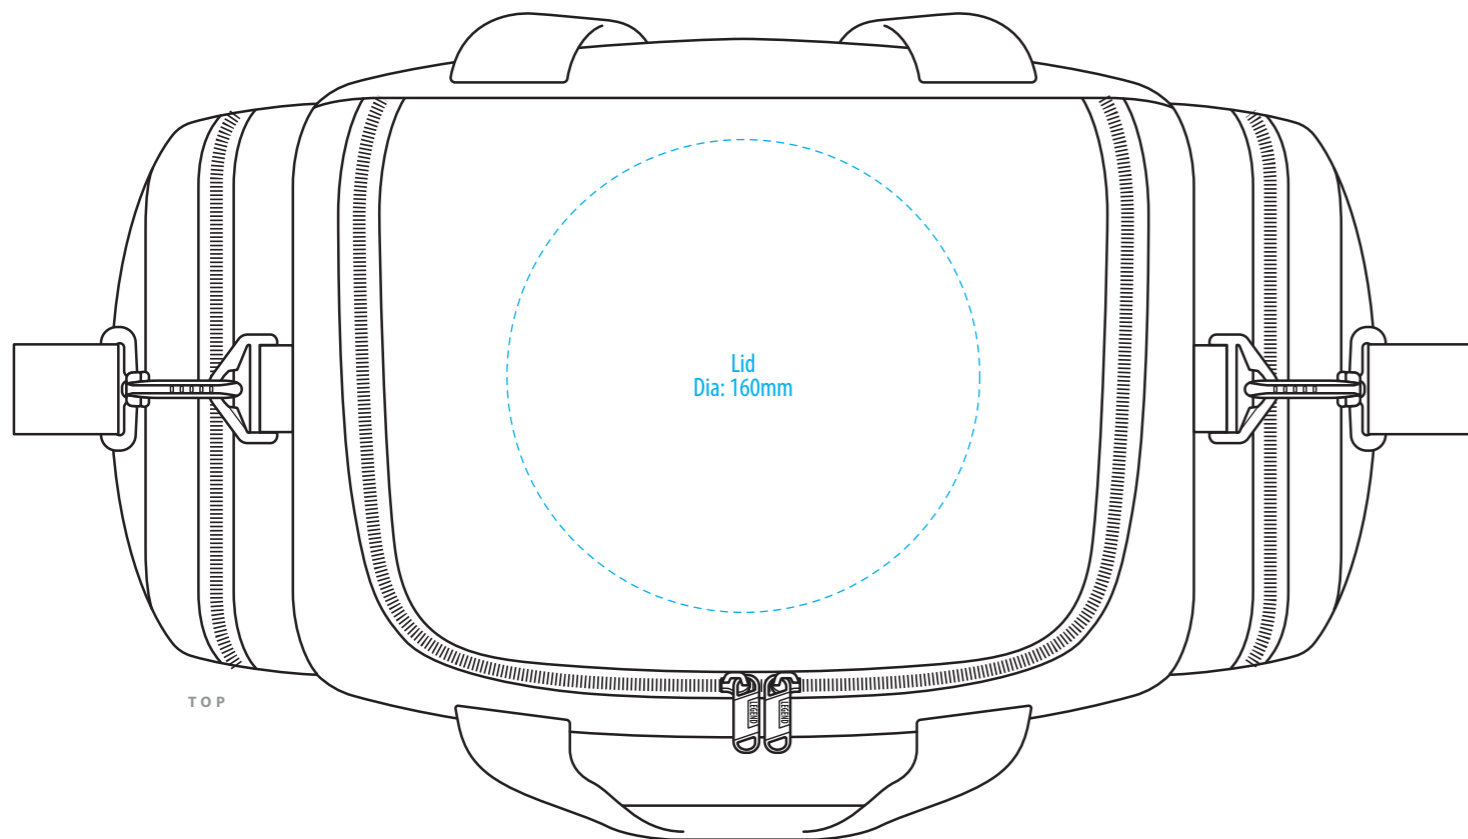

FRONT

BACK

TOP

LEFT END

RIGHT END

NOTE:

The maximum decoration area is a guide only and is greatly dependant on the logo shape.

COLOUR

FRONT

BACK

TOP

LEFT END

RIGHT END

NOTE:
The maximum decoration area is a guide only and is greatly dependant on the logo shape.

EMBROIDERY

FRONT

BACK

TOP

LEFT END

RIGHT END

NOTE:

The maximum decoration area is a guide only and is greatly dependant on the logo shape.

FRONT

BACK

TOP

LEFT END

RIGHT END

NOTE:

The maximum decoration area is a guide only and is greatly dependant on the logo shape.

SUPASUB / SUPAETCH / SUPAFLEX