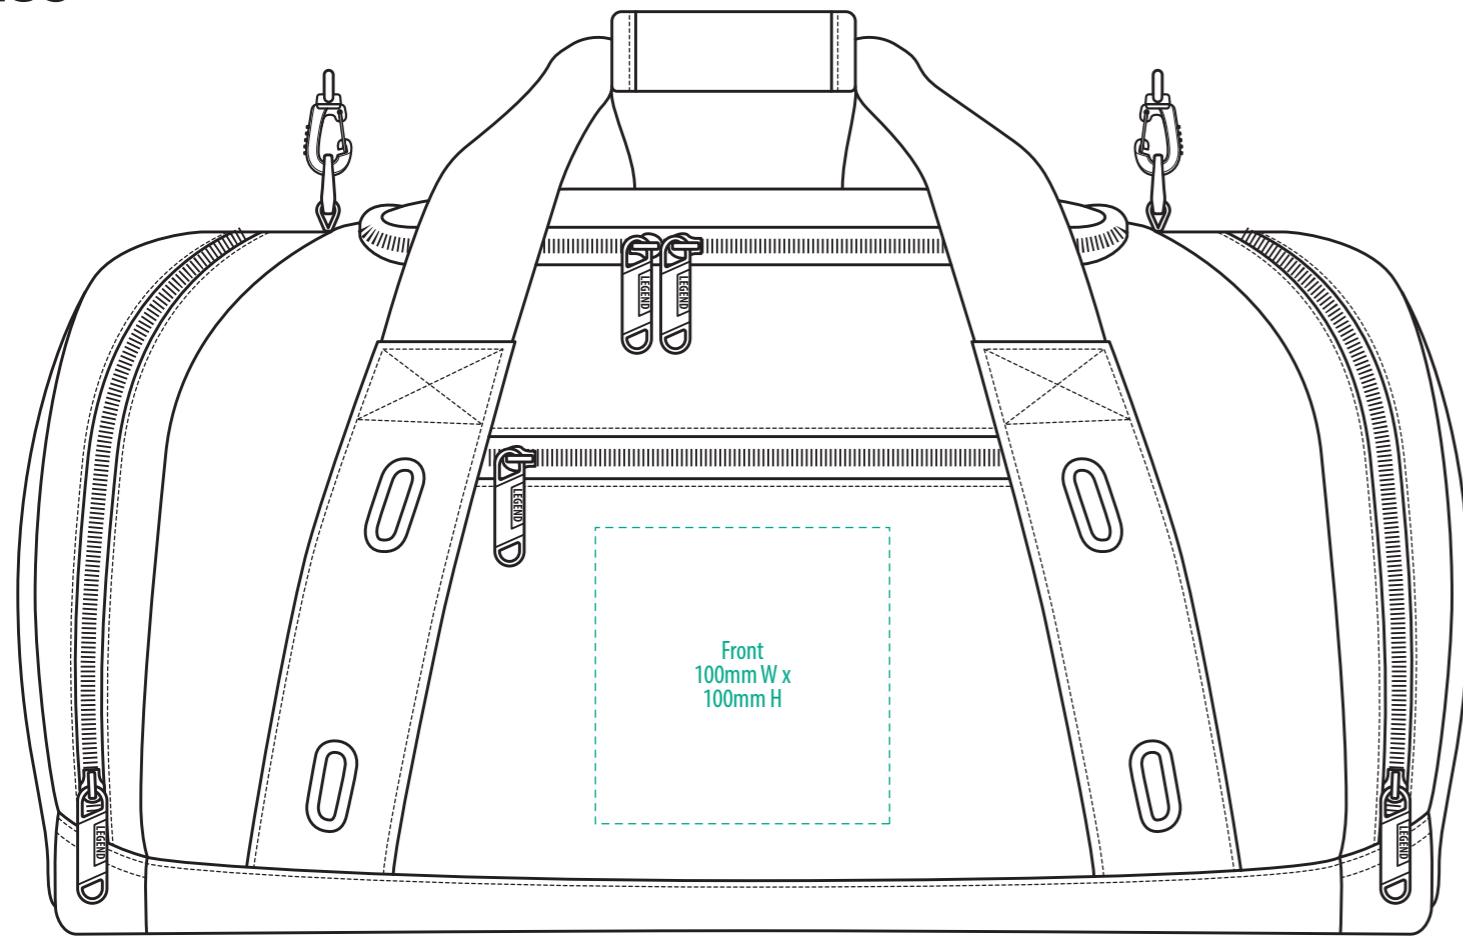

FRONT

BACK

TOP

LEFT END

RIGHT END

NOTE:

The maximum decoration area is a guide only and is greatly dependant on the logo shape.

COLOUR

FRONT

BACK

TOP

LEFT END

RIGHT END

NOTE:
The maximum decoration area is a guide only and is greatly dependant on the logo shape.

EMBROIDERY

FRONT

BACK

TOP

LEFT END

RIGHT END

NOTE:

The maximum decoration area is a guide only and is greatly dependant on the logo shape.

FRONT

BACK

TOP

LEFT END

RIGHT END

NOTE:

The maximum decoration area is a guide only and is greatly dependant on the logo shape.

SUPASUB / SUPAETCH / SUPAFLEX