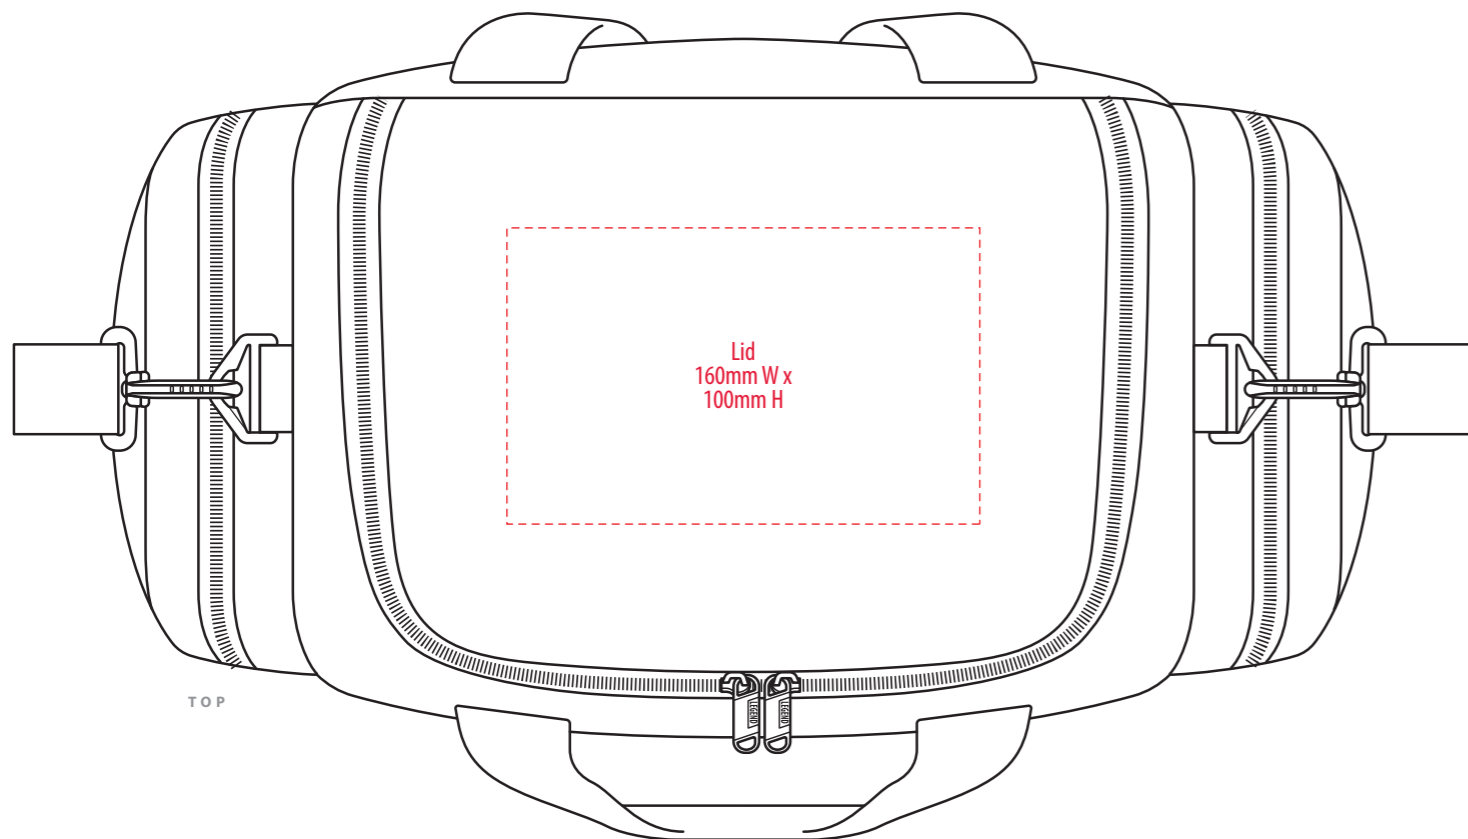

FRONT

BACK

TOP

LEFT END

RIGHT END

NOTE:

The maximum decoration area is a guide only and is greatly dependant on the logo shape.

COLOUR

FRONT

BACK

TOP

LEFT END

RIGHT END

NOTE:
The maximum decoration area is a guide only and is greatly dependant on the logo shape.

EMBROIDERY

FRONT

BACK

TOP

LEFT END

RIGHT END

NOTE:

The maximum decoration area is a guide only and is greatly dependant on the logo shape.

FRONT

BACK

TOP

LEFT END

RIGHT END

NOTE:

The maximum decoration area is a guide only and is greatly dependant on the logo shape.

SUPASUB / SUPAETCH / SUPAFLEX