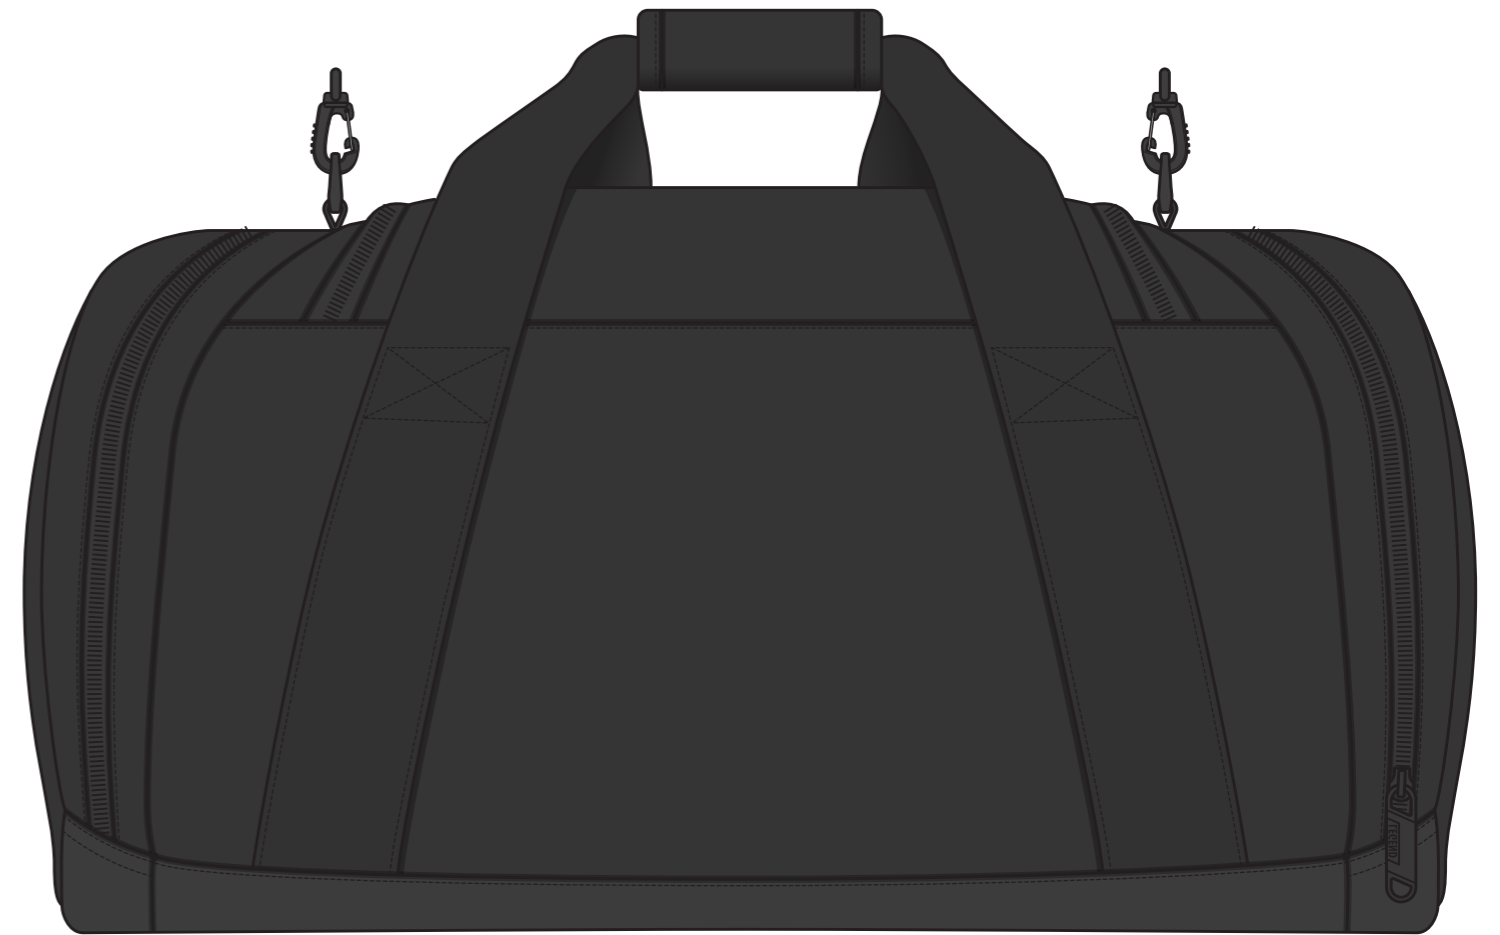

FRONT

BACK

TOP

LEFT END

RIGHT END

NOTE:

The maximum decoration area is a guide only and is greatly dependant on the logo shape.

COLOUR

FRONT

BACK

TOP

LEFT END

RIGHT END

NOTE:
The maximum decoration area is a guide only and is greatly dependant on the logo shape.

EMBROIDERY

FRONT

BACK

TOP

LEFT END

RIGHT END

NOTE:

The maximum decoration area is a guide only and is greatly dependant on the logo shape.

FRONT

BACK

TOP

LEFT END

RIGHT END

NOTE:

The maximum decoration area is a guide only and is greatly dependant on the logo shape.

SUPASUB / SUPAETCH / SUPAFLEX