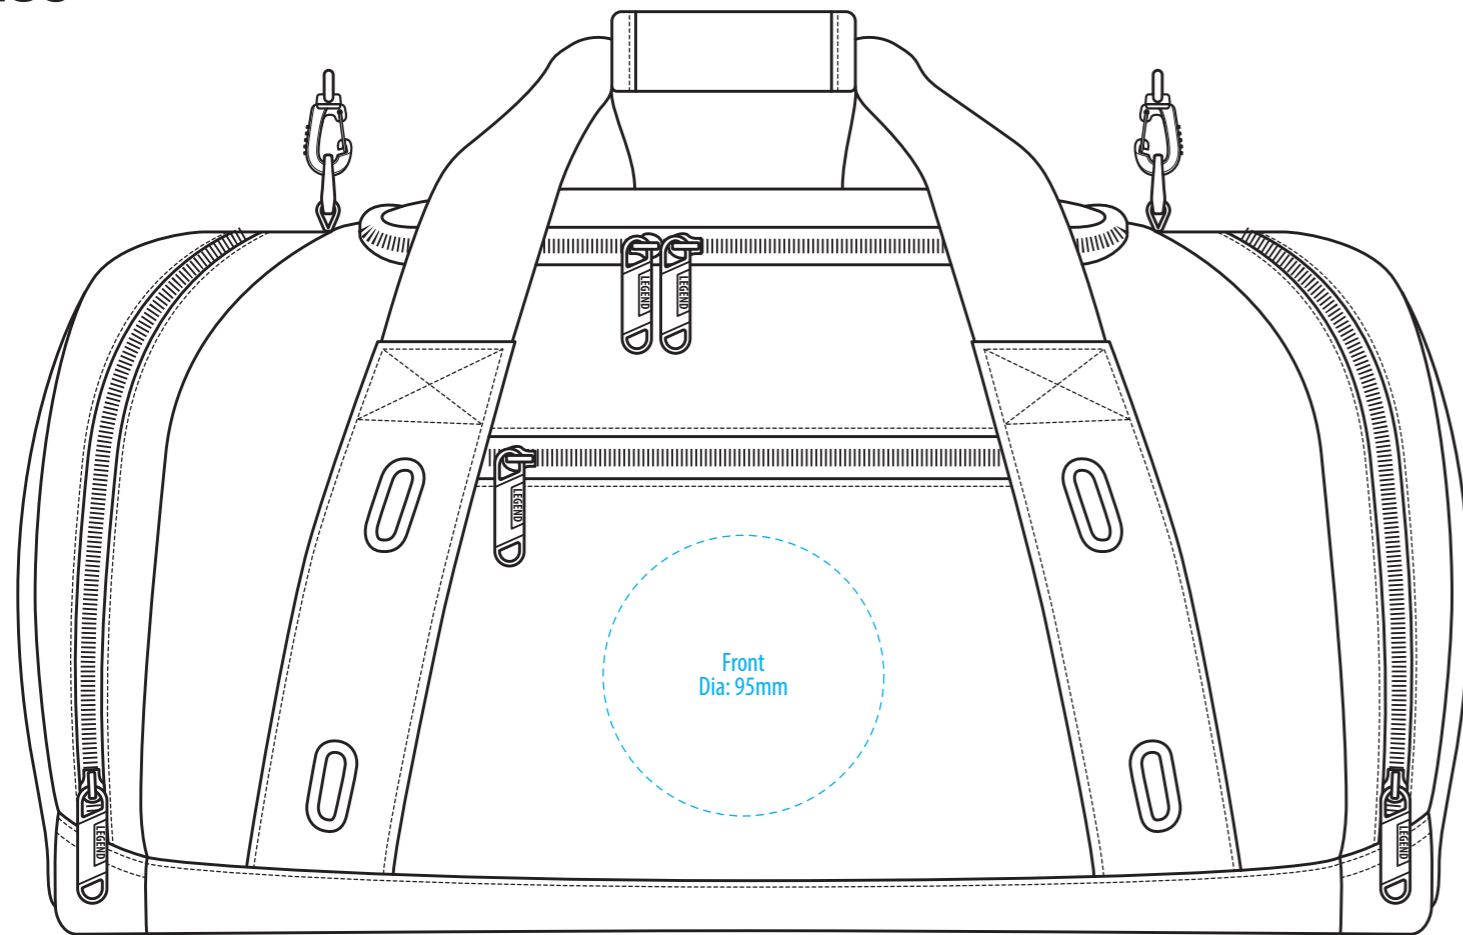

FRONT

BACK

TOP

LEFT END

RIGHT END

NOTE:

The maximum decoration area is a guide only and is greatly dependant on the logo shape.

COLOUR

FRONT

BACK

TOP

LEFT END

RIGHT END

NOTE:
The maximum decoration area is a guide only and is greatly dependant on the logo shape.

EMBROIDERY

FRONT

BACK

TOP

LEFT END

RIGHT END

NOTE:

The maximum decoration area is a guide only and is greatly dependant on the logo shape.

FRONT

BACK

TOP

LEFT END

RIGHT END

NOTE:

The maximum decoration area is a guide only and is greatly dependant on the logo shape.

SUPASUB / SUPAETCH / SUPAFLEX