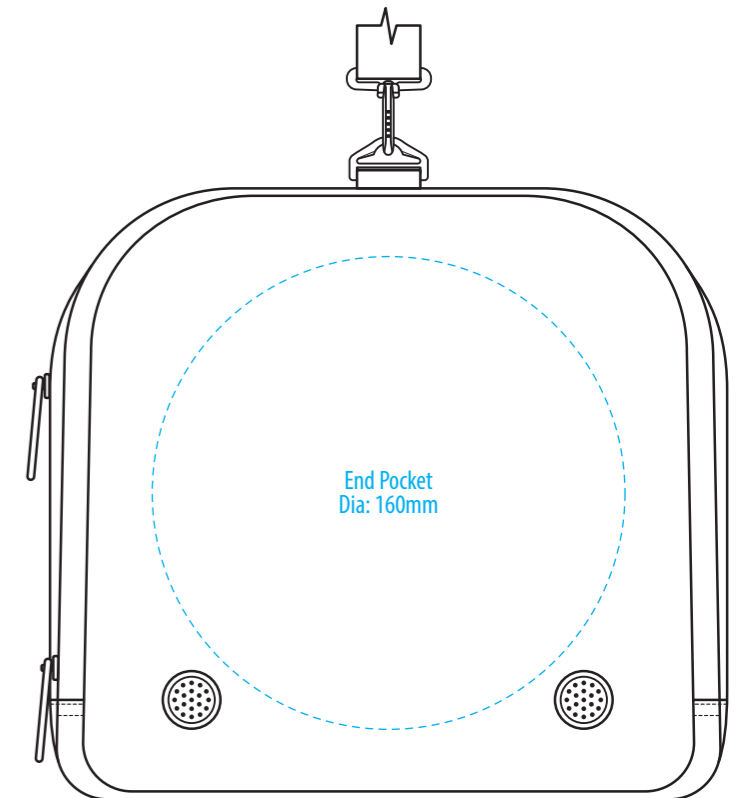

FRONT

BACK

TOP

LEFT END

RIGHT END

NOTE:

The maximum decoration area is a guide only and is greatly dependant on the logo shape.

COLOUR

FRONT

BACK

TOP

LEFT END

RIGHT END

NOTE:
The maximum decoration area is a guide only and is greatly dependant on the logo shape.

EMBROIDERY

FRONT

BACK

TOP

LEFT END

RIGHT END

NOTE:

The maximum decoration area is a guide only and is greatly dependant on the logo shape.

FRONT

BACK

TOP

LEFT END

RIGHT END

NOTE:

The maximum decoration area is a guide only and is greatly dependant on the logo shape.

SUPASUB / SUPAETCH / SUPAFLEX