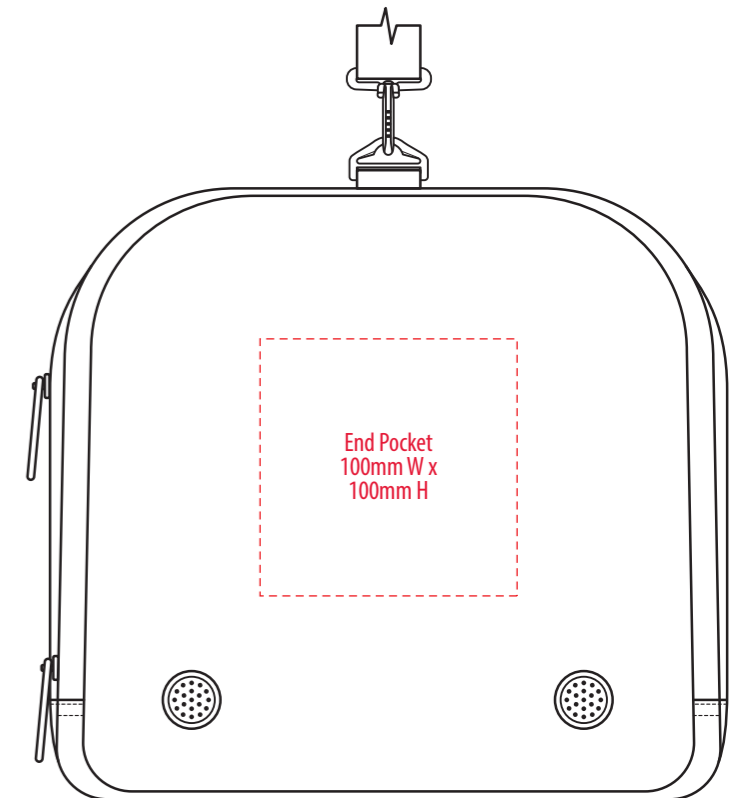

FRONT

BACK

TOP

LEFT END

RIGHT END

NOTE:

The maximum decoration area is a guide only and is greatly dependant on the logo shape.

COLOUR

FRONT

BACK

TOP

LEFT END

RIGHT END

NOTE:
The maximum decoration area is a guide only and is greatly dependant on the logo shape.

EMBROIDERY

FRONT

BACK

TOP

LEFT END

RIGHT END

NOTE:

The maximum decoration area is a guide only and is greatly dependant on the logo shape.

FRONT

BACK

TOP

LEFT END

RIGHT END

NOTE:

The maximum decoration area is a guide only and is greatly dependant on the logo shape.

SUPASUB / SUPAETCH / SUPAFLEX