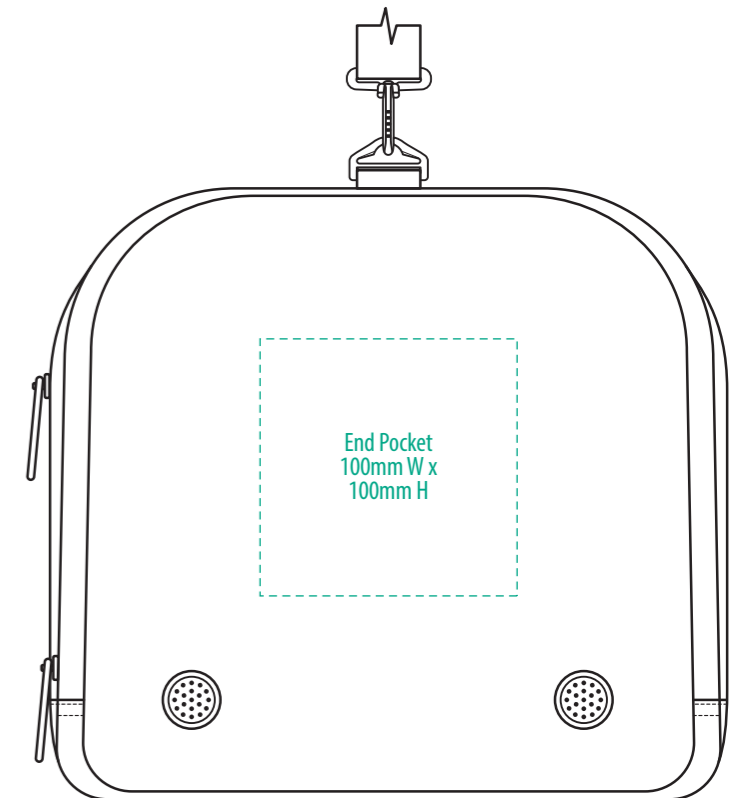

FRONT

BACK

TOP

LEFT END

RIGHT END

NOTE:

The maximum decoration area is a guide only and is greatly dependant on the logo shape.

COLOUR

FRONT

BACK

TOP

LEFT END

RIGHT END

NOTE:
The maximum decoration area is a guide only and is greatly dependant on the logo shape.

EMBROIDERY

FRONT

BACK

TOP

LEFT END

RIGHT END

NOTE:

The maximum decoration area is a guide only and is greatly dependant on the logo shape.

FRONT

BACK

TOP

LEFT END

RIGHT END

NOTE:

The maximum decoration area is a guide only and is greatly dependant on the logo shape.

SUPASUB / SUPAETCH / SUPAFLEX