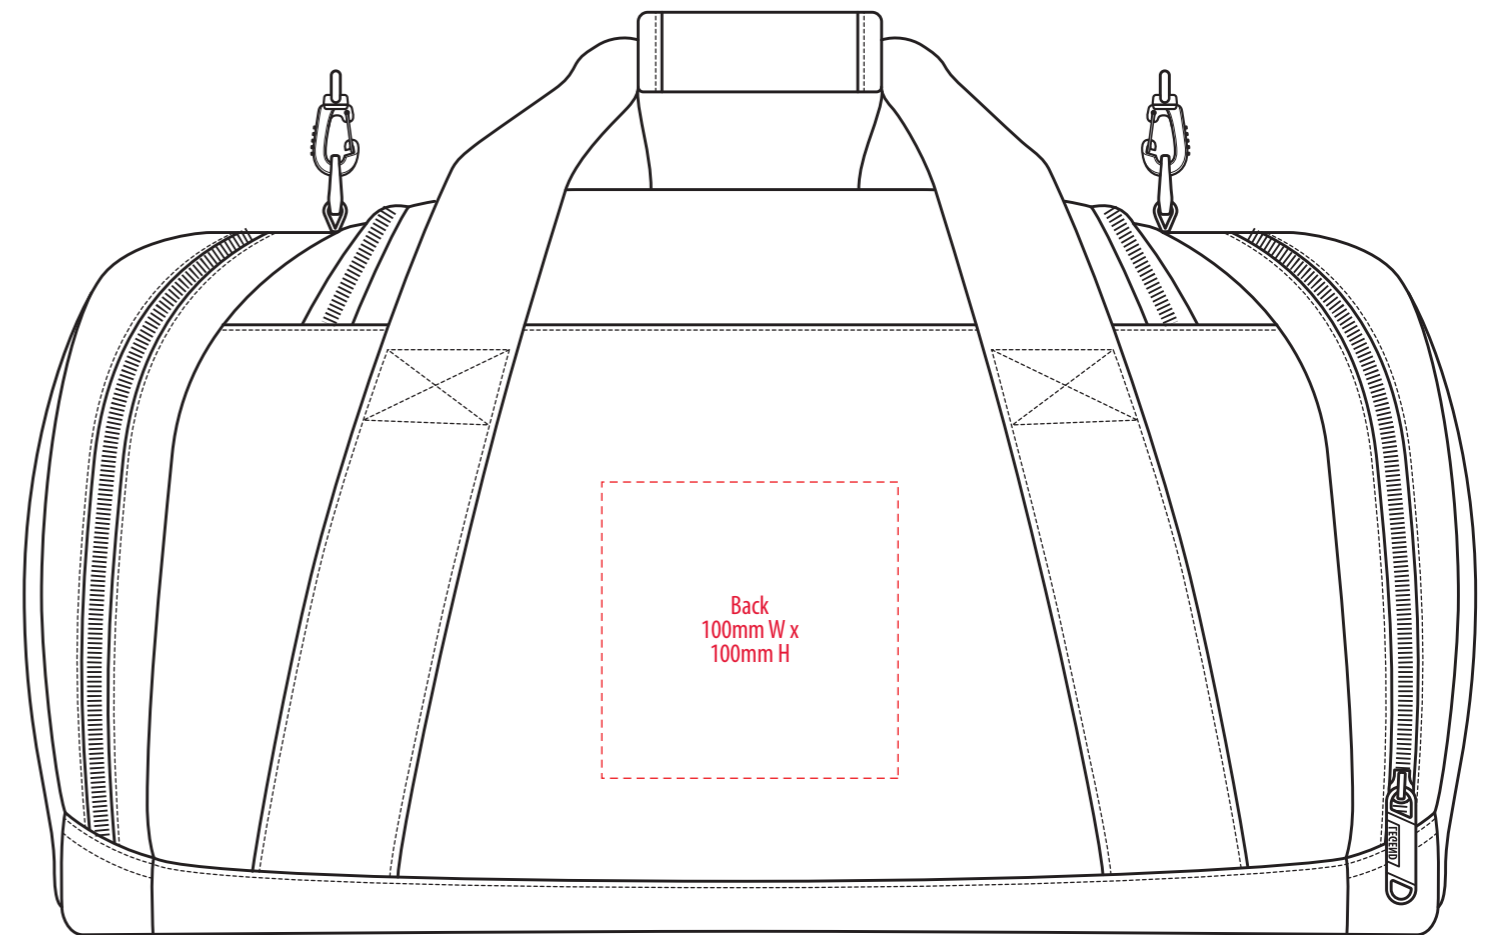

FRONT

BACK

TOP

LEFT END

RIGHT END

NOTE:

The maximum decoration area is a guide only and is greatly dependant on the logo shape.

COLOUR

FRONT

BACK

TOP

LEFT END

RIGHT END

NOTE:
The maximum decoration area is a guide only and is greatly dependant on the logo shape.

EMBROIDERY

FRONT

BACK

TOP

LEFT END

RIGHT END

NOTE:

The maximum decoration area is a guide only and is greatly dependant on the logo shape.

FRONT

BACK

TOP

LEFT END

RIGHT END

NOTE:

The maximum decoration area is a guide only and is greatly dependant on the logo shape.

SUPASUB / SUPAETCH / SUPAFLEX