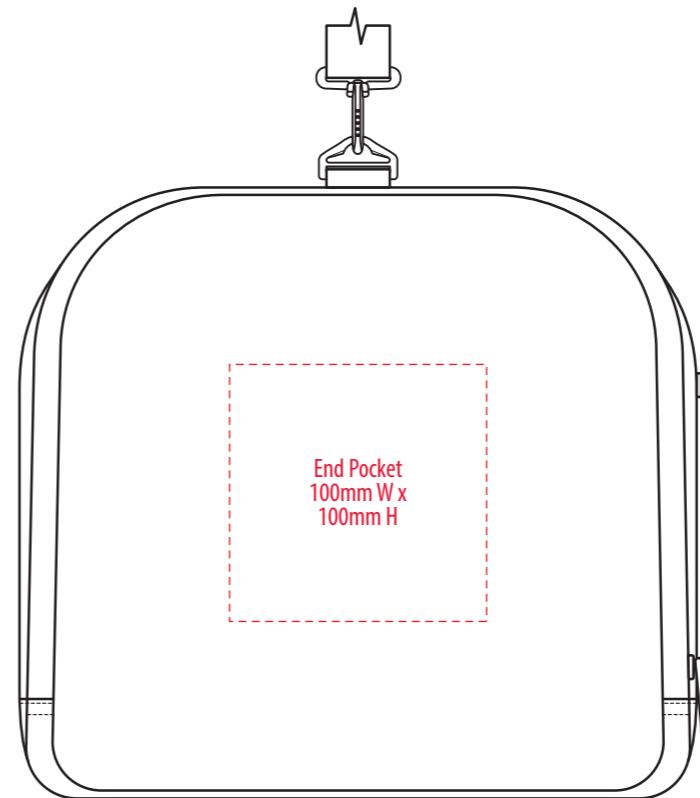

FRONT

BACK

TOP

LEFT END

RIGHT END

NOTE:

The maximum decoration area is a guide only and is greatly dependant on the logo shape.

COLOUR

FRONT

BACK

TOP

LEFT END

RIGHT END

NOTE:
The maximum decoration area is a guide only and is greatly dependant on the logo shape.

EMBROIDERY

FRONT

BACK

TOP

LEFT END

RIGHT END

NOTE:

The maximum decoration area is a guide only and is greatly dependant on the logo shape.

FRONT

BACK

TOP

LEFT END

RIGHT END

NOTE:

The maximum decoration area is a guide only and is greatly dependant on the logo shape.

SUPASUB / SUPAETCH / SUPAFLEX