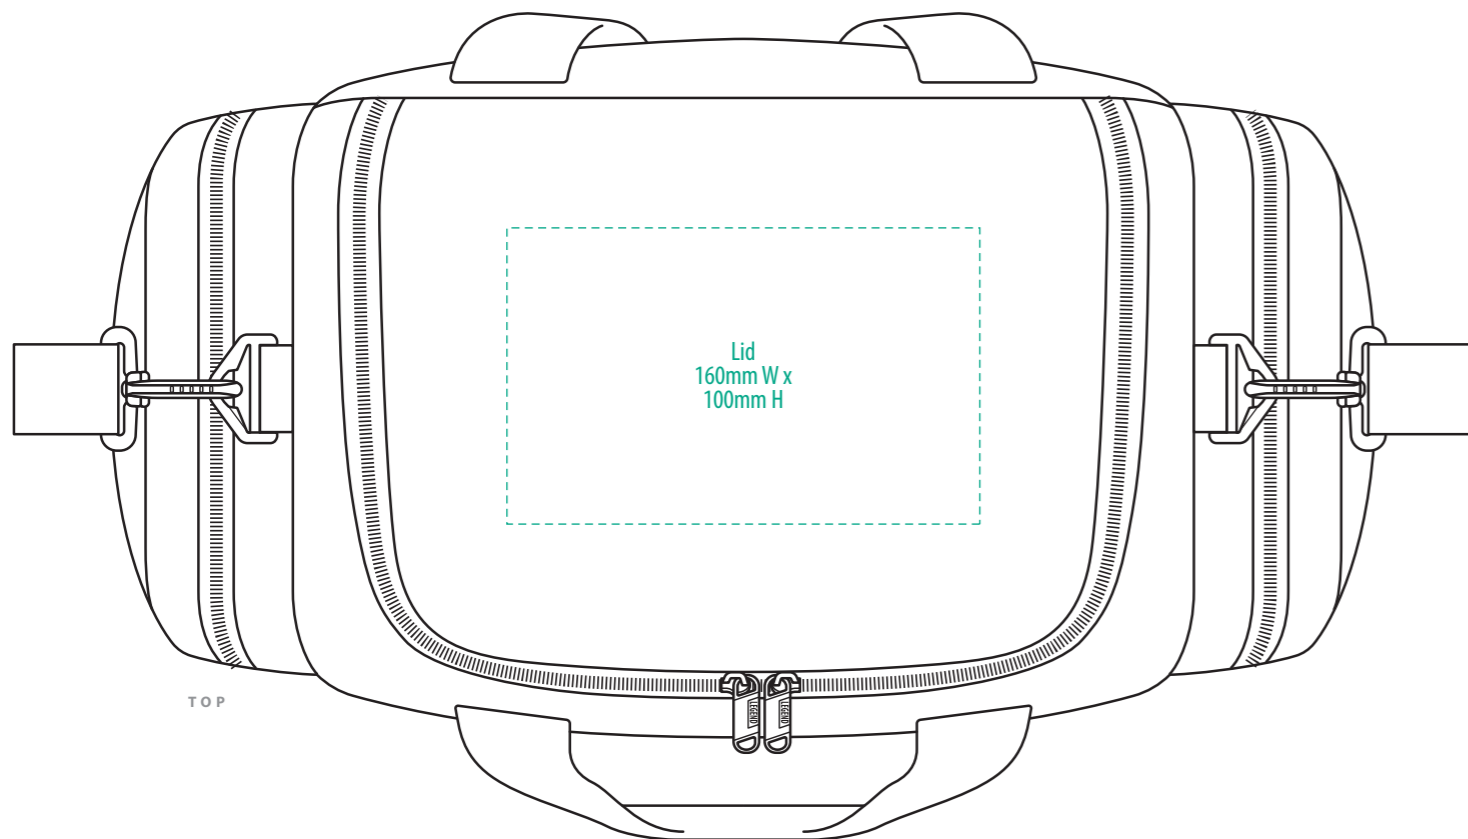

FRONT

BACK

TOP

LEFT END

RIGHT END

NOTE:

The maximum decoration area is a guide only and is greatly dependant on the logo shape.

COLOUR

BACK

TOP

LEFT END

RIGHT END

NOTE:

The maximum decoration area is a guide only and is greatly dependant on the logo shape.

FRONT

BACK

TOP

LEFT END

RIGHT END

NOTE:

The maximum decoration area is a guide only and is greatly dependant on the logo shape.

SUPASUB / SUPAETCH / SUPAFLEX