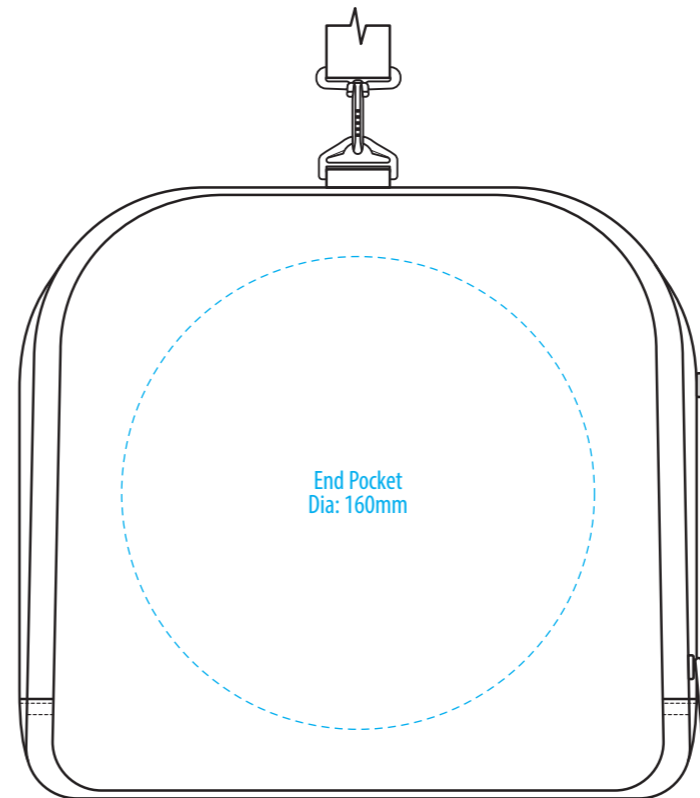

FRONT

BACK

TOP

LEFT END

RIGHT END

NOTE:

The maximum decoration area is a guide only and is greatly dependant on the logo shape.

COLOUR

FRONT

BACK

TOP

LEFT END

RIGHT END

NOTE:
The maximum decoration area is a guide only and is greatly dependant on the logo shape.

EMBROIDERY

FRONT

BACK

TOP

LEFT END

RIGHT END

NOTE:

The maximum decoration area is a guide only and is greatly dependant on the logo shape.

FRONT

BACK

TOP

LEFT END

RIGHT END

NOTE:

The maximum decoration area is a guide only and is greatly dependant on the logo shape.

SUPASUB / SUPAETCH / SUPAFLEX