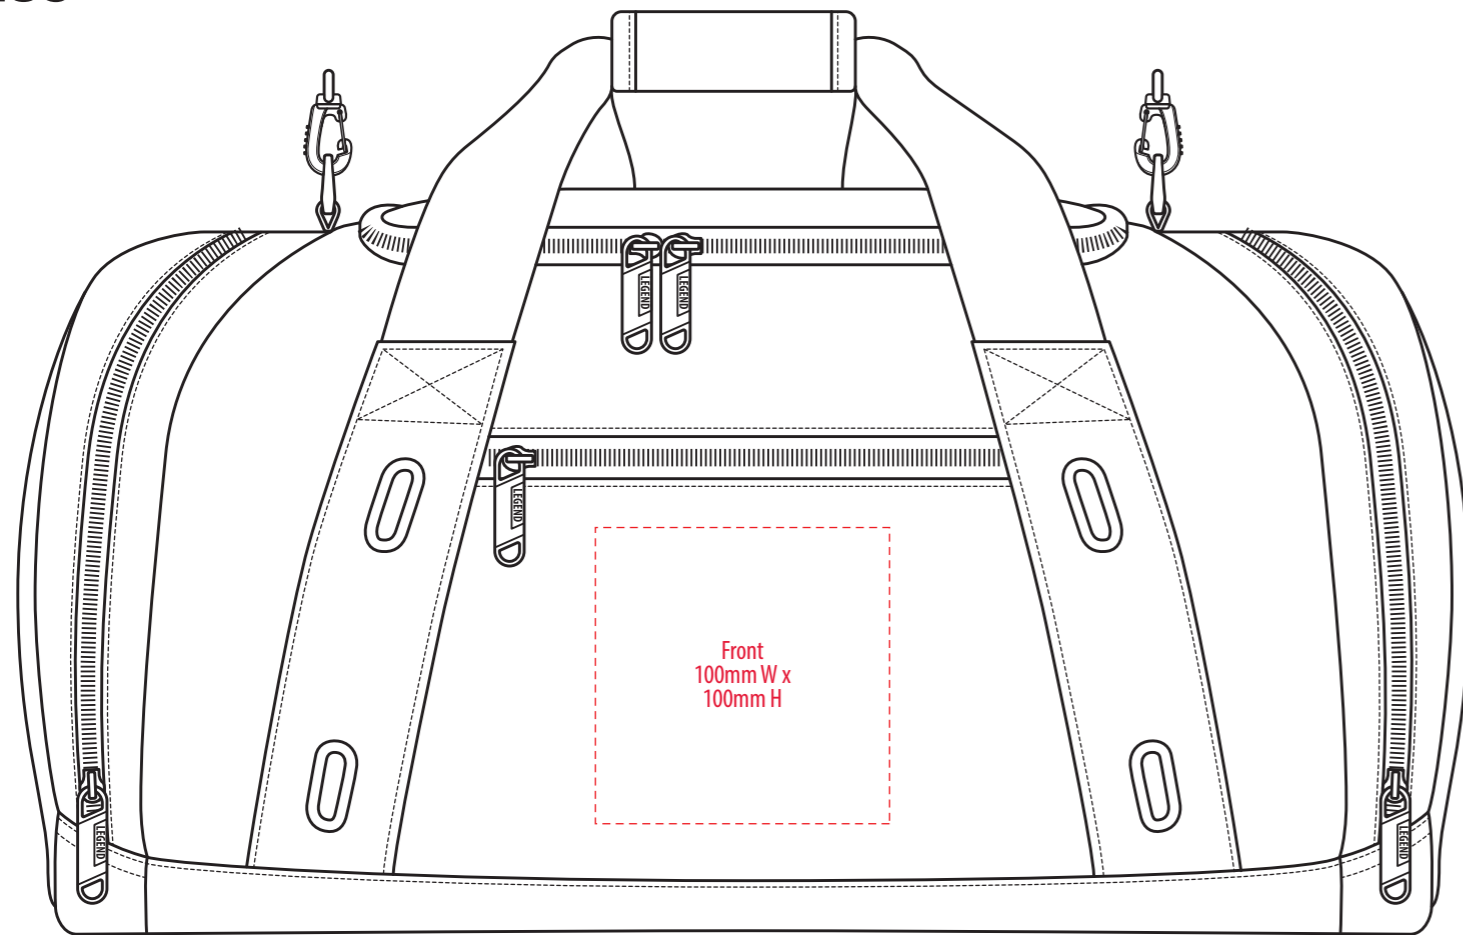

FRONT

BACK

TOP

LEFT END

RIGHT END

NOTE:

The maximum decoration area is a guide only and is greatly dependant on the logo shape.

COLOUR

FRONT

BACK

TOP

LEFT END

RIGHT END

NOTE:
The maximum decoration area is a guide only and is greatly dependant on the logo shape.

EMBROIDERY

FRONT

BACK

TOP

LEFT END

RIGHT END

NOTE:

The maximum decoration area is a guide only and is greatly dependant on the logo shape.

FRONT

BACK

TOP

LEFT END

RIGHT END

NOTE:

The maximum decoration area is a guide only and is greatly dependant on the logo shape.

SUPASUB / SUPAETCH / SUPAFLEX