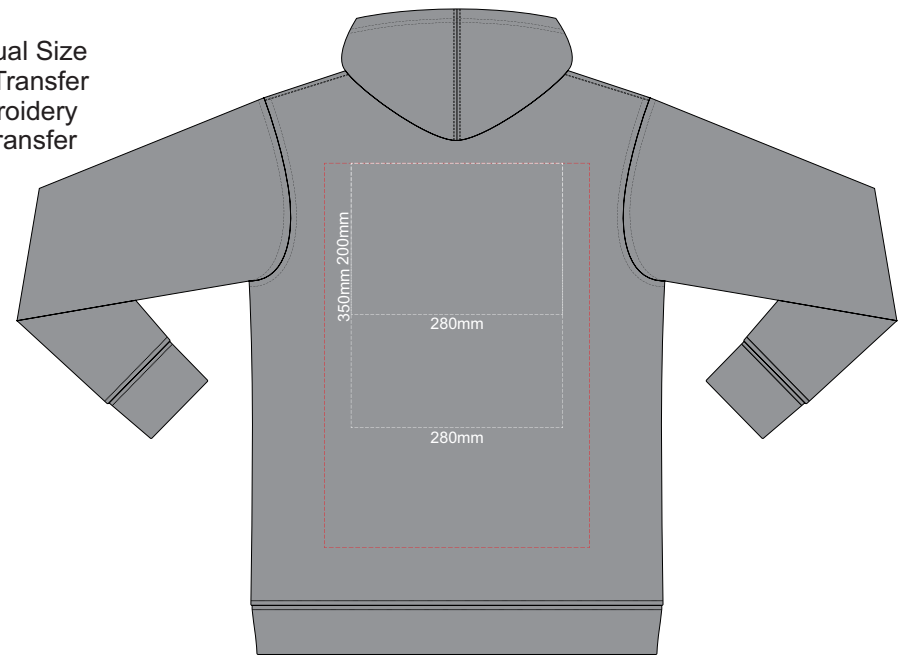

**FRONT XS**

Branding area can be moved **anywhere within the red line.**

**BACK XS**

Print area can be rotated to best suit.  
Branding area can be moved **anywhere within the red line.**

10% of Actual Size  
Colourflex Transfer  
Faux Embroidery  
DigiFlex Transfer

**FRONT SMALL**

Branding area can be moved **anywhere within the red line.**

**BACK SMALL**

Print area can be rotated to best suit.  
Branding area can be moved **anywhere within the red line.**

10% of Actual Size  
Colourflex Transfer  
Faux Embroidery  
DigiFlex Transfer

**FRONT MEDIUM**

Print area 210x260mm can be rotated to best suit.  
Branding area can be moved anywhere within the red line.

**BACK MEDIUM**

Print area can be rotated to best suit.  
Branding area can be moved anywhere within the red line.

10% of Actual Size  
Colourflex Transfer  
Faux Embroidery  
DigiFlex Transfer

**FRONT LARGE**

Print area 210x260mm can be rotated to best suit.  
Branding area can be moved anywhere within the red line.