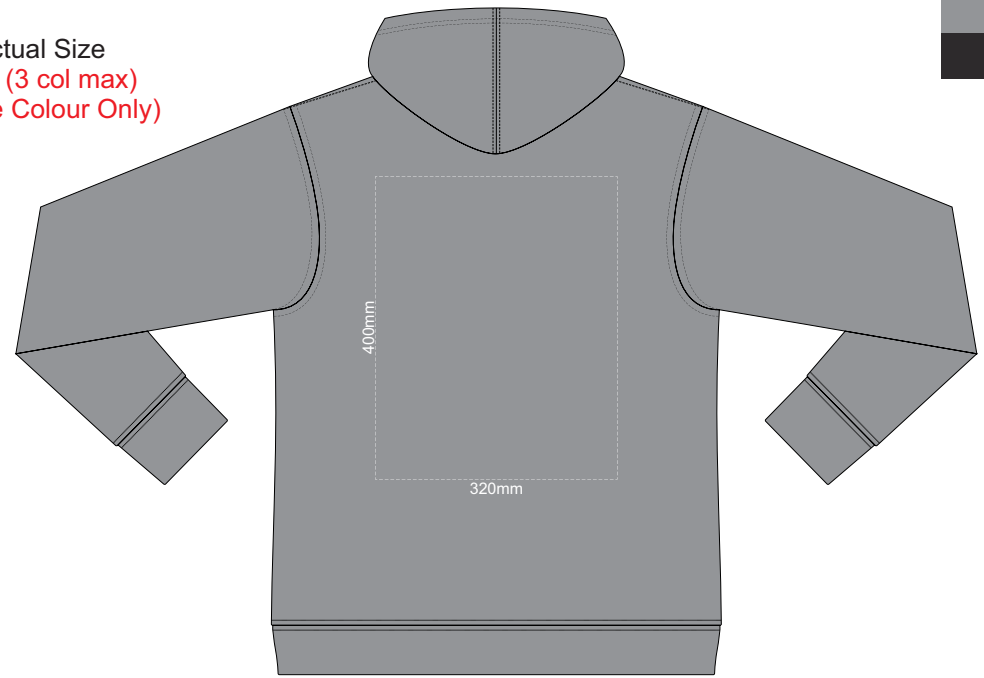

10% of Actual Size  
Screen Print (3 col max)  
Puff Print (One Colour Only)

**FRONT XS**

**BACK XS**

10% of Actual Size  
Screen Print (3 col max)  
Puff Print (One Colour Only)

**FRONT SMALL**

**BACK SMALL**

10% of Actual Size  
Screen Print (3 col max)  
Puff Print (One Colour Only)

**FRONT MEDIUM**

**BACK MEDIUM**

10% of Actual Size  
Screen Print (3 col max)  
Puff Print (One Colour Only)

**FRONT LARGE**

**BACK LARGE**

10% of Actual Size  
Screen Print (3 col max)  
Puff Print (One Colour Only)

**FRONT XL**

**BACK XL**

**FRONT 2XL**

10% of Actual Size  
Screen Print (3 col max)  
Puff Print (One Colour Only)

**BACK 2XL**