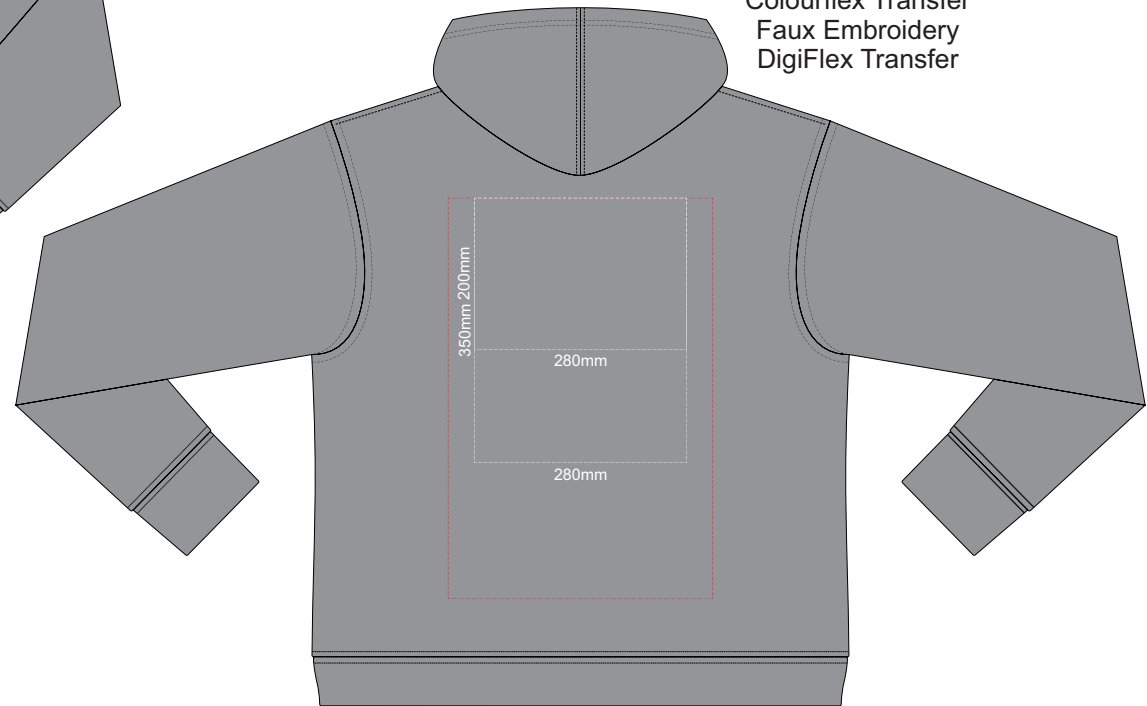

10% of Actual Size  
Colourflex Transfer  
Faux Embroidery  
DigiFlex Transfer

**FRONT 4XL**

Print area 210x260mm can be rotated to best suit.  
Branding area can be moved **anywhere within the red line.**

**BACK 4XL**

Print area can be rotated to best suit.  
Branding area can be moved **anywhere within the red line.**

10% of Actual Size  
Colourflex Transfer  
Faux Embroidery  
DigiFlex Transfer

**FRONT 5XL**

Print area 210x260mm can be rotated to best suit.  
Branding area can be moved **anywhere within the red line.**

10% of Actual Size  
Colourflex Transfer  
Faux Embroidery  
DigiFlex Transfer

**BACK 5XL**