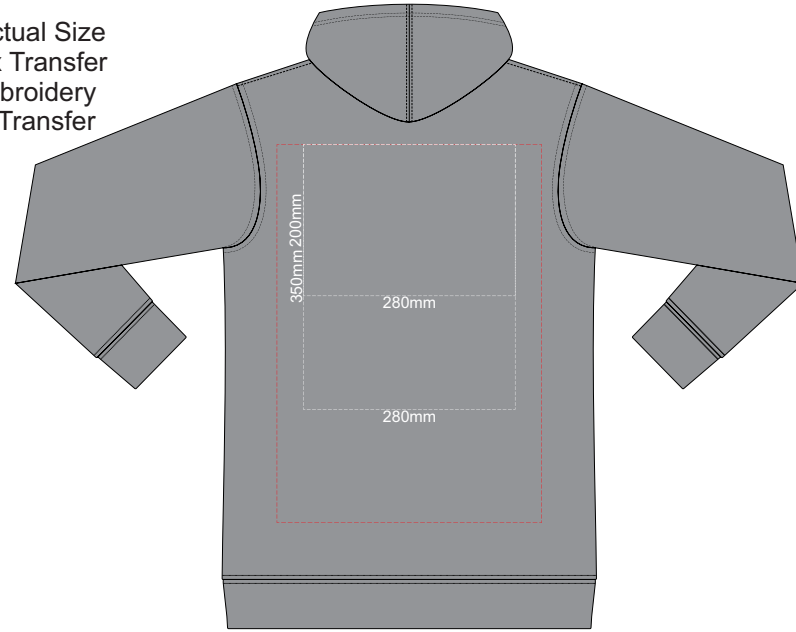

10% of Actual Size  
Screen Print (3 col max)  
Puff Print (One Colour Only)

**FRONT 3XL**

**BACK 3XL**

10% of Actual Size  
Screen Print (3 col max)  
Puff Print (One Colour Only)

**FRONT 4XL**

**BACK 4XL**

10% of Actual Size  
Screen Print (3 col max)  
Puff Print (One Colour Only)

**FRONT 5XL**

10% of Actual Size  
Screen Print (3 col max)  
Puff Print (One Colour Only)

**BACK 5XL**

10% of Actual Size  
Colourflex Transfer  
Faux Embroidery  
DigiFlex Transfer

**FRONT XS**

Branding area can be moved **anywhere within the red line.**

**BACK XS**

Print area can be rotated to best suit.  
Branding area can be moved **anywhere within the red line.**

10% of Actual Size  
Colourflex Transfer  
Faux Embroidery  
DigiFlex Transfer

**FRONT SMALL**

Branding area can be moved **anywhere within the red line.**

**BACK SMALL**

Print area can be rotated to best suit.  
Branding area can be moved **anywhere within the red line.**

10% of Actual Size  
Colourflex Transfer  
Faux Embroidery  
DigiFlex Transfer