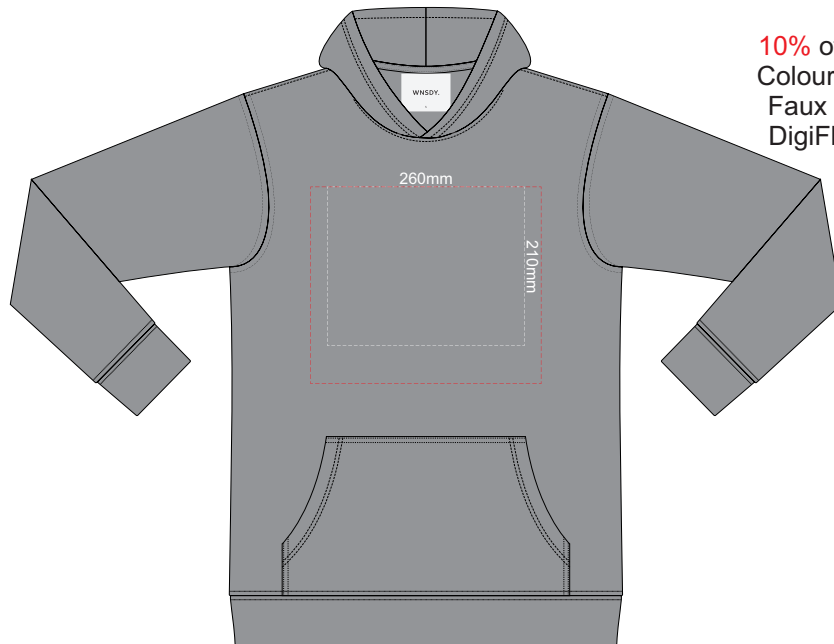

10% of Actual Size  
Screen Print (3 col max)  
Puff Print (One Colour Only)

**FRONT 5XL**

10% of Actual Size  
Screen Print (3 col max)  
Puff Print (One Colour Only)

**BACK 5XL**

10% of Actual Size  
Colourflex Transfer  
Faux Embroidery  
DigiFlex Transfer

**FRONT XS**

Branding area can be moved **anywhere within the red line.**

**BACK XS**

Print area can be rotated to best suit.  
Branding area can be moved **anywhere within the red line.**

10% of Actual Size  
Colourflex Transfer  
Faux Embroidery  
DigiFlex Transfer

**FRONT SMALL**

Branding area can be moved **anywhere within the red line.**

**BACK SMALL**

Print area can be rotated to best suit.  
Branding area can be moved **anywhere within the red line.**

10% of Actual Size  
Colourflex Transfer  
Faux Embroidery  
DigiFlex Transfer