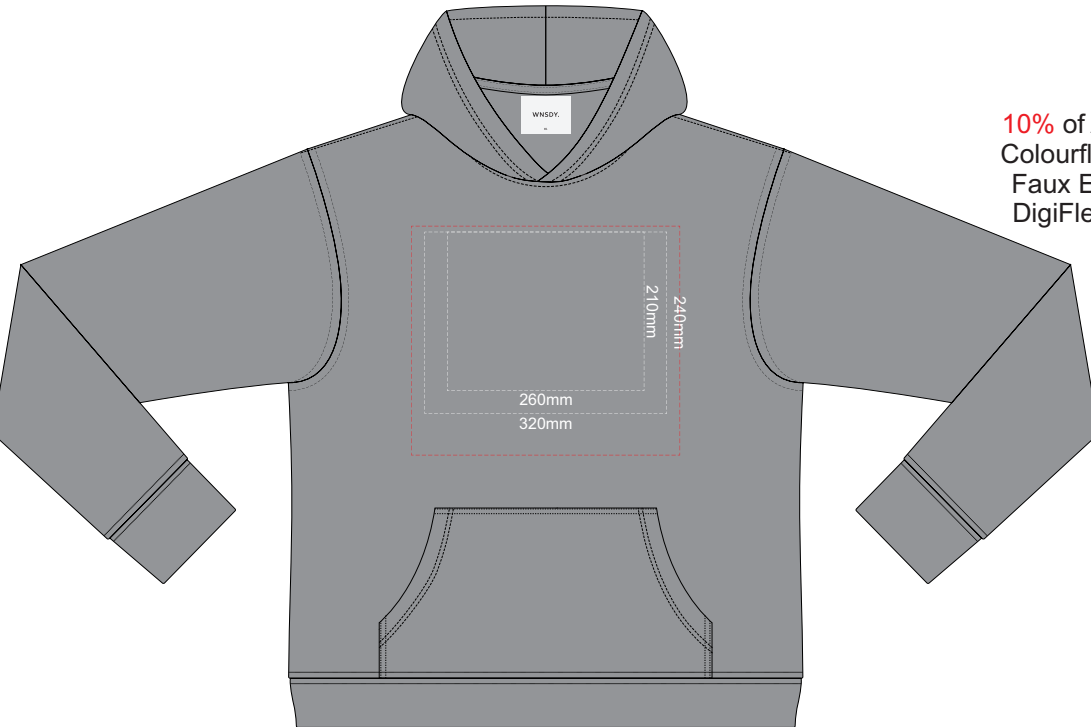

FRONT 4XL

Print area 210x260mm can be rotated to best suit.
Branding area can be moved **anywhere within the red line.**