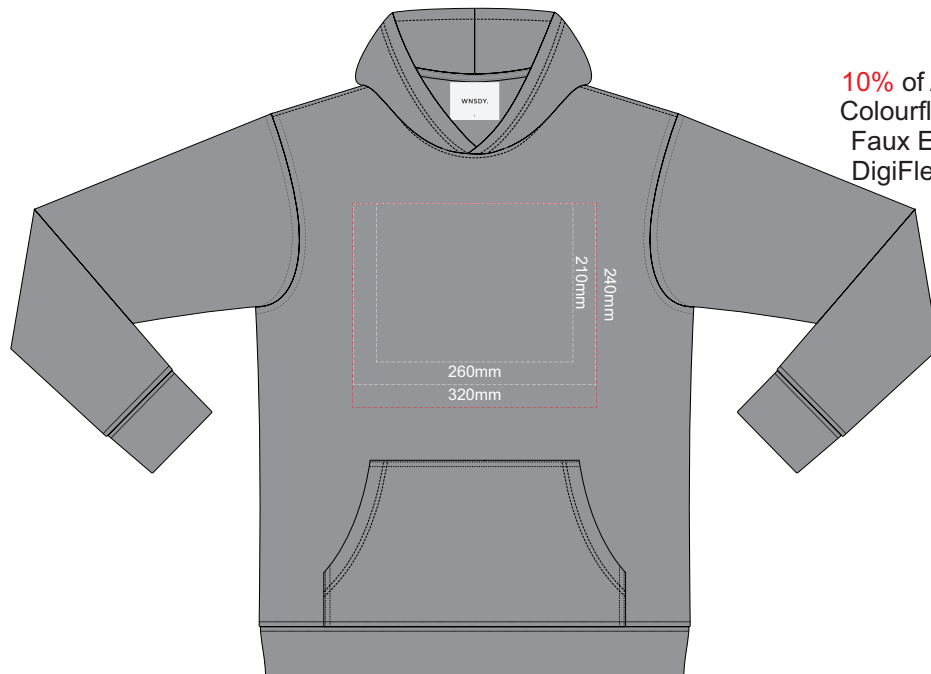

**FRONT XS**

Branding area can be moved **anywhere within the red line.**

**BACK XS**

Print area can be rotated to best suit.  
Branding area can be moved **anywhere within the red line.**

10% of Actual Size  
Colourflex Transfer  
Faux Embroidery  
DigiFlex Transfer

**FRONT SMALL**

Branding area can be moved **anywhere within the red line.**

**BACK SMALL**

Print area can be rotated to best suit.  
Branding area can be moved **anywhere within the red line.**

10% of Actual Size  
Colourflex Transfer  
Faux Embroidery  
DigiFlex Transfer

**FRONT MEDIUM**

Print area 210x260mm can be rotated to best suit.  
Branding area can be moved anywhere within the red line.

**BACK MEDIUM**

Print area can be rotated to best suit.  
Branding area can be moved anywhere within the red line.

10% of Actual Size  
Colourflex Transfer  
Faux Embroidery  
DigiFlex Transfer

**FRONT LARGE**

Print area 210x260mm can be rotated to best suit.  
Branding area can be moved anywhere within the red line.