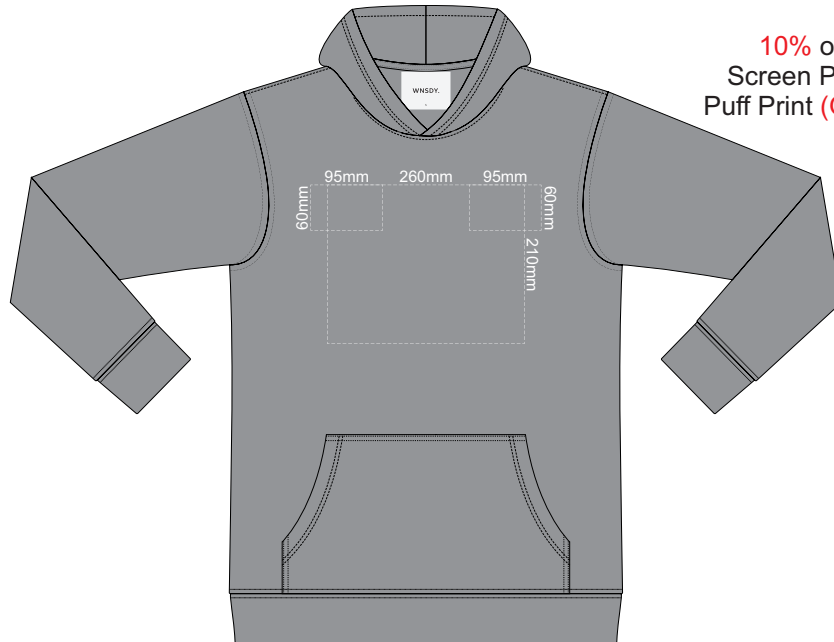

10% of Actual Size  
Screen Print (3 col max)  
Puff Print (One Colour Only)

**FRONT XS**

**BACK XS**

10% of Actual Size  
Screen Print (3 col max)  
Puff Print (One Colour Only)

**FRONT SMALL**

**BACK SMALL**

10% of Actual Size  
Screen Print (3 col max)  
Puff Print (One Colour Only)

**FRONT MEDIUM**

**BACK MEDIUM**

10% of Actual Size  
Screen Print (3 col max)  
Puff Print (One Colour Only)

**FRONT LARGE**

**BACK LARGE**

10% of Actual Size  
Screen Print (3 col max)  
Puff Print (One Colour Only)

**FRONT XL**

**BACK XL**

**FRONT 2XL**

10% of Actual Size  
Screen Print (3 col max)  
Puff Print (One Colour Only)

**BACK 2XL**

10% of Actual Size  
Screen Print (3 col max)  
Puff Print (One Colour Only)

**FRONT 3XL**

**BACK 3XL**

10% of Actual Size  
Screen Print (3 col max)  
Puff Print (One Colour Only)

**FRONT 4XL**

**BACK 4XL**