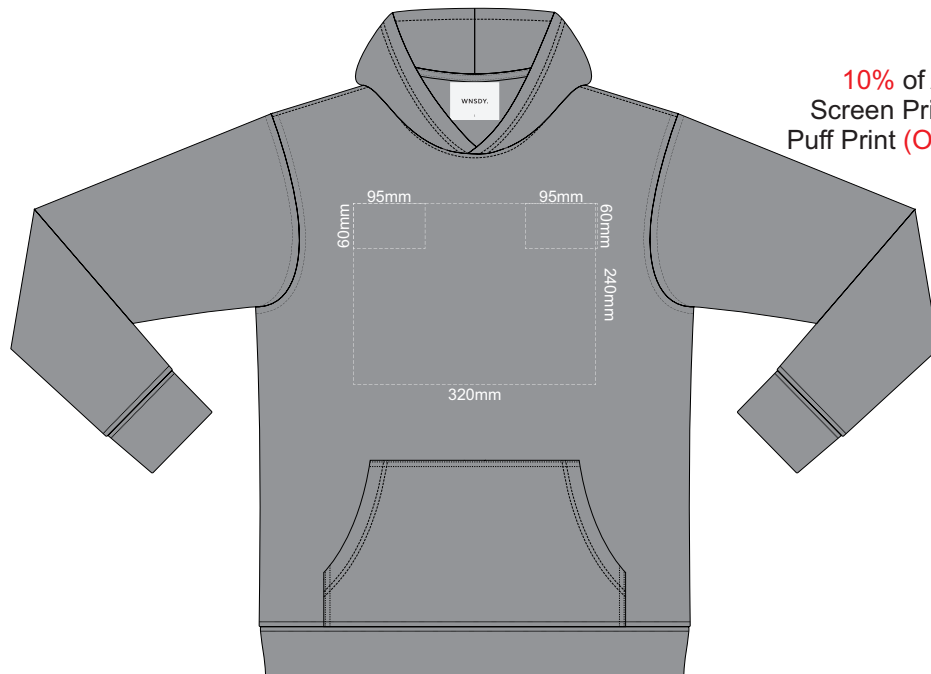

10% of Actual Size  
Screen Print (3 col max)  
Puff Print (One Colour Only)

**FRONT XS**

**BACK XS**

10% of Actual Size  
Screen Print (3 col max)  
Puff Print (One Colour Only)

**FRONT SMALL**

**BACK SMALL**

10% of Actual Size  
Screen Print (3 col max)  
Puff Print (One Colour Only)

**FRONT MEDIUM**

**BACK MEDIUM**

10% of Actual Size  
Screen Print (3 col max)  
Puff Print (One Colour Only)

**FRONT LARGE**

**BACK LARGE**

10% of Actual Size  
Screen Print (3 col max)  
Puff Print (One Colour Only)

**FRONT XL**

**BACK XL**

**FRONT 2XL**

10% of Actual Size  
Screen Print (3 col max)  
Puff Print (One Colour Only)

**BACK 2XL**

10% of Actual Size  
Screen Print (3 col max)  
Puff Print (One Colour Only)

**FRONT 3XL**

**BACK 3XL**

10% of Actual Size  
Screen Print (3 col max)  
Puff Print (One Colour Only)

**FRONT 4XL**

**BACK 4XL**