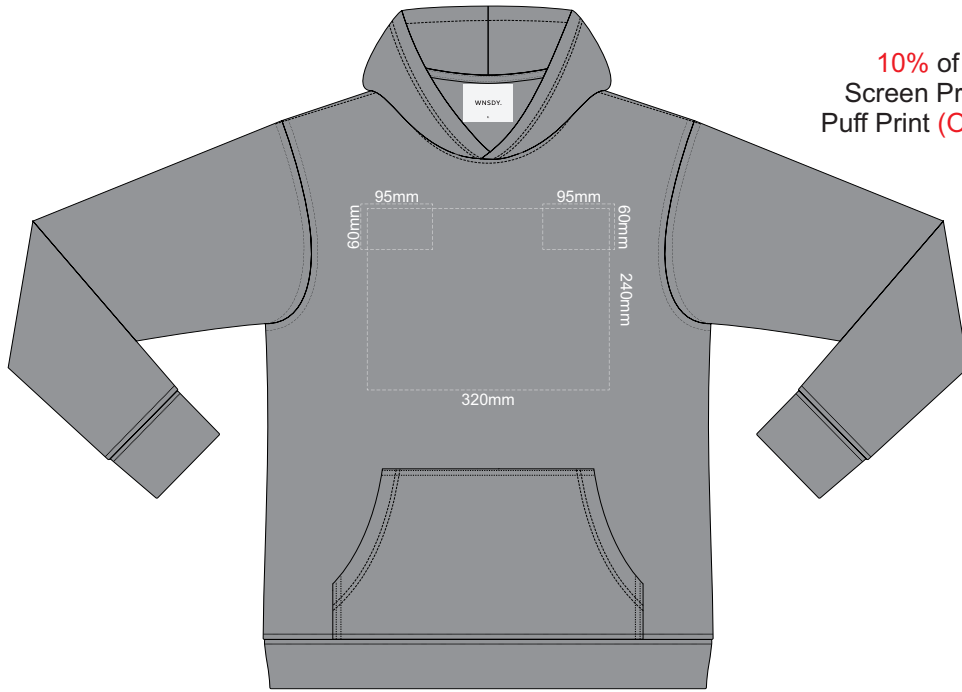

10% of Actual Size  
Screen Print (3 col max)  
Puff Print (One Colour Only)

**FRONT XS**

**BACK XS**

10% of Actual Size  
Screen Print (3 col max)  
Puff Print (One Colour Only)

**FRONT SMALL**

**BACK SMALL**

10% of Actual Size  
Screen Print (3 col max)  
Puff Print (One Colour Only)

**FRONT MEDIUM**

**BACK MEDIUM**

10% of Actual Size  
Screen Print (3 col max)  
Puff Print (One Colour Only)

**FRONT LARGE**

**BACK LARGE**

10% of Actual Size  
Screen Print (3 col max)  
Puff Print (One Colour Only)

**FRONT XL**

**BACK XL**

**FRONT 2XL**

10% of Actual Size  
Screen Print (3 col max)  
Puff Print (One Colour Only)

**BACK 2XL**

10% of Actual Size  
Screen Print (3 col max)  
Puff Print (One Colour Only)

**FRONT 3XL**

**BACK 3XL**

10% of Actual Size  
Screen Print (3 col max)  
Puff Print (One Colour Only)

**FRONT 4XL**

**BACK 4XL**