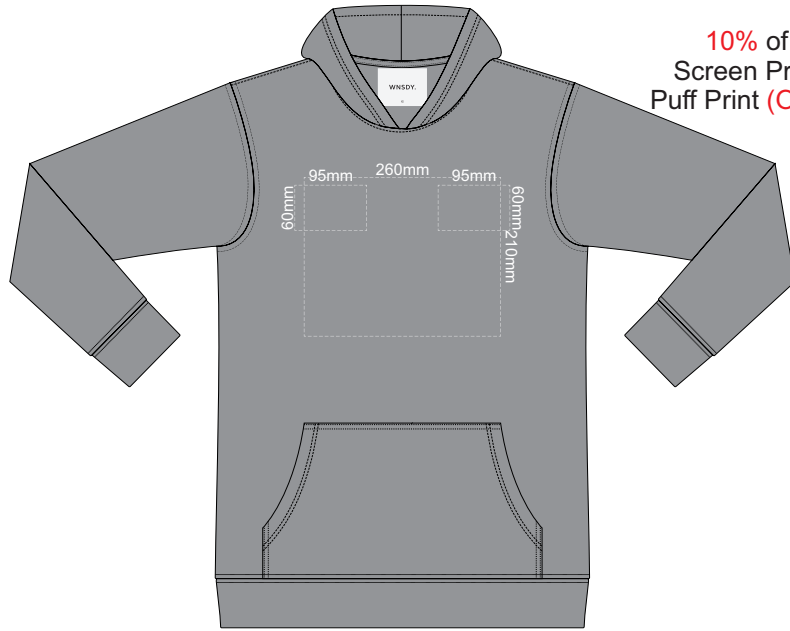

10% of Actual Size  
Screen Print (3 col max)  
Puff Print (One Colour Only)

**FRONT XS**

**BACK XS**

10% of Actual Size  
Screen Print (3 col max)  
Puff Print (One Colour Only)

**FRONT SMALL**

**BACK SMALL**

10% of Actual Size  
Screen Print (3 col max)  
Puff Print (One Colour Only)

**FRONT MEDIUM**

**BACK MEDIUM**

10% of Actual Size  
Screen Print (3 col max)  
Puff Print (One Colour Only)

**FRONT LARGE**

**BACK LARGE**

10% of Actual Size  
Screen Print (3 col max)  
Puff Print (One Colour Only)

**FRONT XL**

**BACK XL**

**FRONT 2XL**

10% of Actual Size  
Screen Print (3 col max)  
Puff Print (One Colour Only)

**BACK 2XL**

10% of Actual Size  
Screen Print (3 col max)  
Puff Print (One Colour Only)

**FRONT 3XL**

**BACK 3XL**

10% of Actual Size  
Screen Print (3 col max)  
Puff Print (One Colour Only)

**FRONT 4XL**

**BACK 4XL**