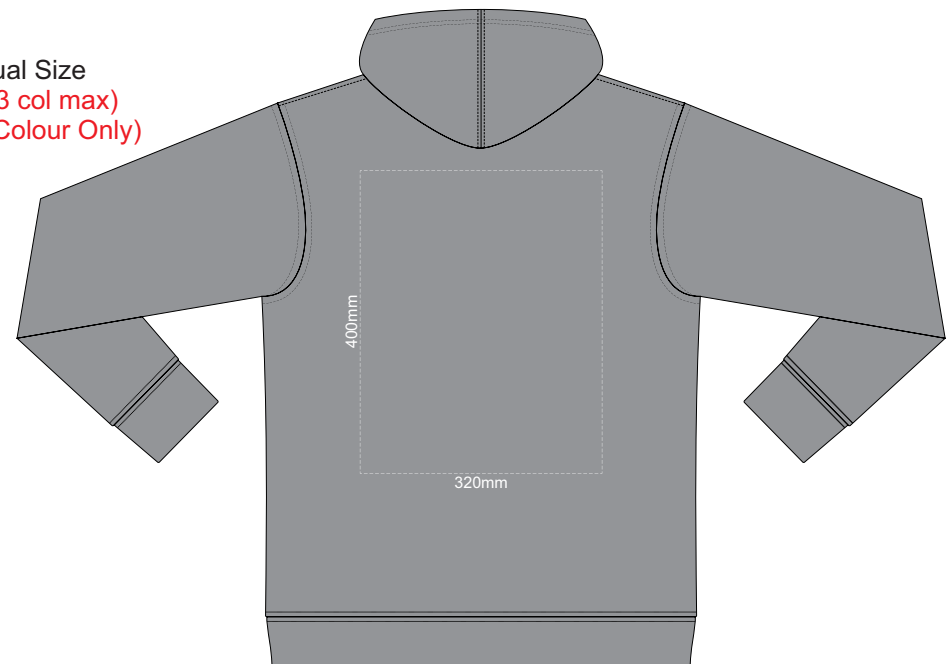

10% of Actual Size  
Screen Print (3 col max)  
Puff Print (One Colour Only)

**FRONT XS**

**BACK XS**

10% of Actual Size  
Screen Print (3 col max)  
Puff Print (One Colour Only)

**FRONT SMALL**

**BACK SMALL**

10% of Actual Size  
Screen Print (3 col max)  
Puff Print (One Colour Only)

**FRONT MEDIUM**

**BACK MEDIUM**

10% of Actual Size  
Screen Print (3 col max)  
Puff Print (One Colour Only)

**FRONT LARGE**

**BACK LARGE**

10% of Actual Size  
Screen Print (3 col max)  
Puff Print (One Colour Only)

**FRONT XL**

**BACK XL**

**FRONT 2XL**

10% of Actual Size  
Screen Print (3 col max)  
Puff Print (One Colour Only)

**BACK 2XL**

10% of Actual Size  
Screen Print (3 col max)  
Puff Print (One Colour Only)

**FRONT 3XL**

**BACK 3XL**

10% of Actual Size  
Screen Print (3 col max)  
Puff Print (One Colour Only)

**FRONT 4XL**

**BACK 4XL**