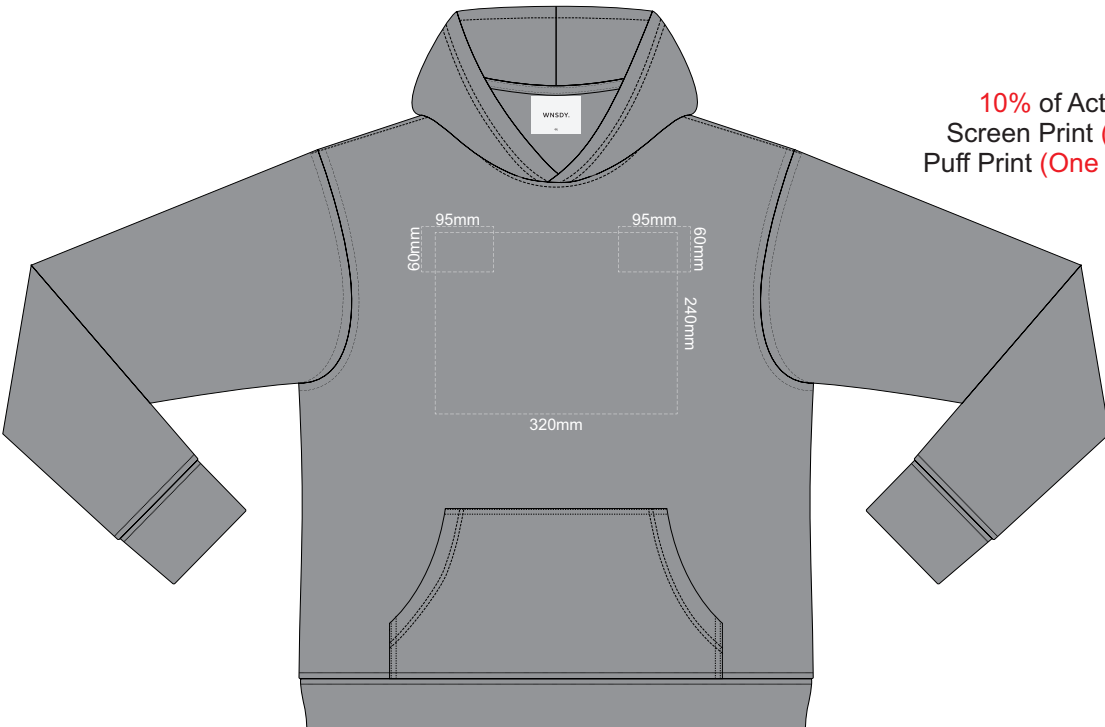

10% of Actual Size  
Screen Print (3 col max)  
Puff Print (One Colour Only)

**FRONT XL**

**BACK XL**

**FRONT 2XL**

10% of Actual Size  
Screen Print (3 col max)  
Puff Print (One Colour Only)

**BACK 2XL**

10% of Actual Size  
Screen Print (3 col max)  
Puff Print (One Colour Only)

**FRONT 3XL**

**BACK 3XL**

10% of Actual Size  
Screen Print (3 col max)  
Puff Print (One Colour Only)

**FRONT 4XL**

**BACK 4XL**

10% of Actual Size  
Screen Print (3 col max)  
Puff Print (One Colour Only)

**FRONT 5XL**

10% of Actual Size  
Screen Print (3 col max)  
Puff Print (One Colour Only)

**BACK 5XL**

10% of Actual Size  
Colourflex Transfer  
Faux Embroidery  
DigiFlex Transfer

**FRONT XS**

Branding area can be moved **anywhere within the red line.**

**BACK XS**

Print area can be rotated to best suit.  
Branding area can be moved **anywhere within the red line.**

10% of Actual Size  
Colourflex Transfer  
Faux Embroidery  
DigiFlex Transfer