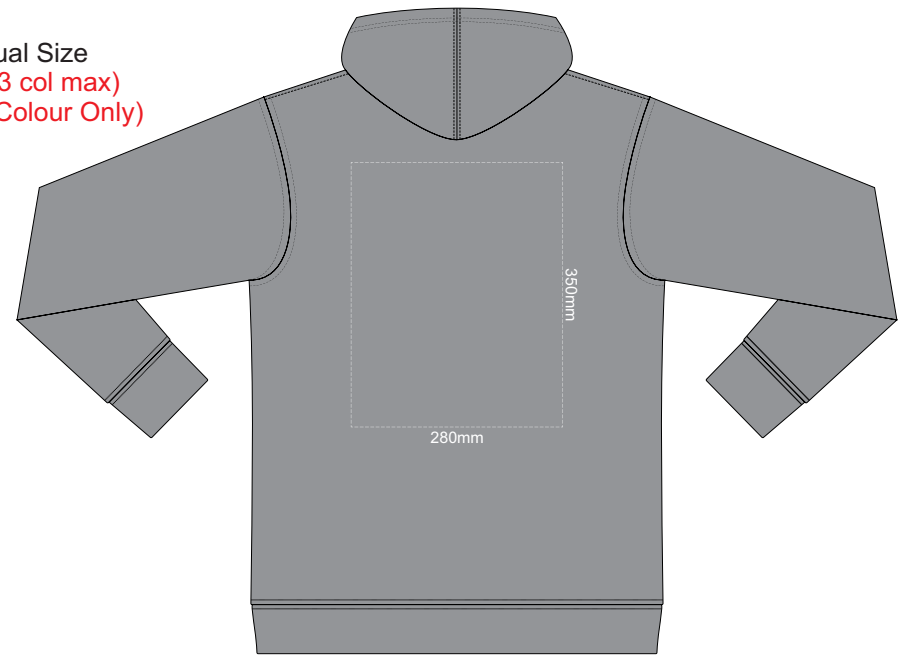

10% of Actual Size  
Screen Print (3 col max)  
Puff Print (One Colour Only)

**FRONT XS**

**BACK XS**

10% of Actual Size  
Screen Print (3 col max)  
Puff Print (One Colour Only)

**FRONT SMALL**

**BACK SMALL**

10% of Actual Size  
Screen Print (3 col max)  
Puff Print (One Colour Only)

**FRONT MEDIUM**

**BACK MEDIUM**

10% of Actual Size  
Screen Print (3 col max)  
Puff Print (One Colour Only)

**FRONT LARGE**

**BACK LARGE**

10% of Actual Size  
Screen Print (3 col max)  
Puff Print (One Colour Only)

**FRONT XL**

**BACK XL**

**FRONT 2XL**

10% of Actual Size  
Screen Print (3 col max)  
Puff Print (One Colour Only)

**BACK 2XL**