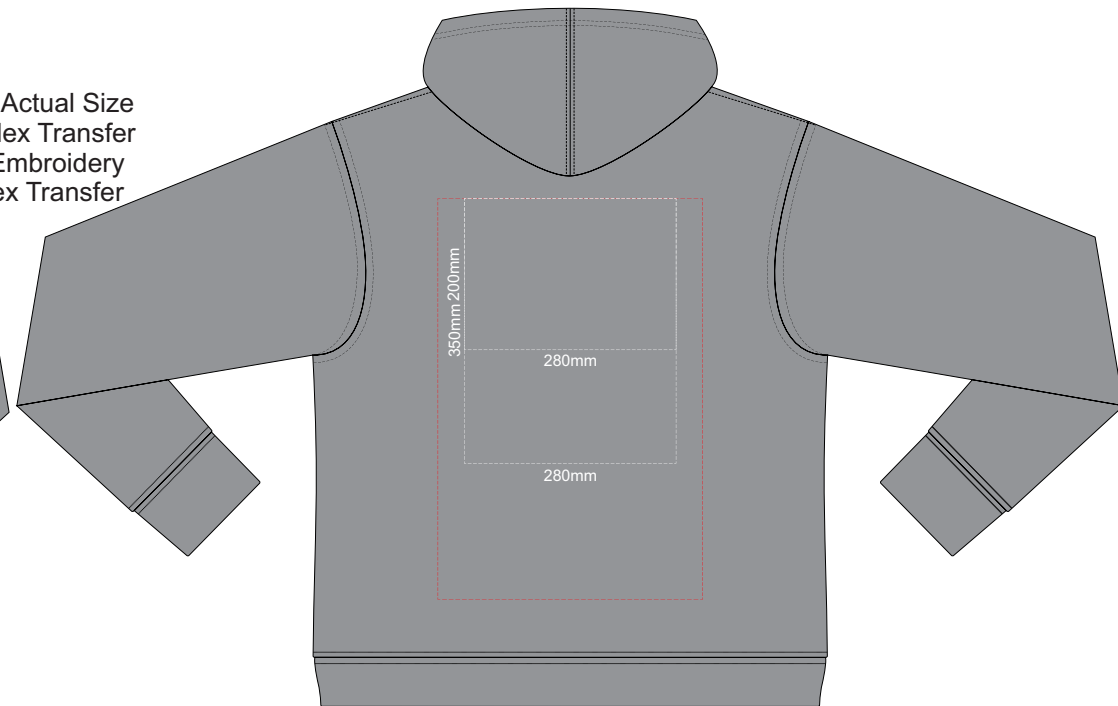

**BACK 2XL**

Print area can be rotated to best suit.  
Branding area can be moved **anywhere within the red line.**

10% of Actual Size  
Colourflex Transfer  
Faux Embroidery  
DigiFlex Transfer

**FRONT 3XL**

Print area 210x260mm can be rotated to best suit.  
Branding area can be moved **anywhere within the red line.**

**BACK 3XL**

Print area can be rotated to best suit.  
Branding area can be moved **anywhere within the red line.**

10% of Actual Size  
Colourflex Transfer  
Faux Embroidery  
DigiFlex Transfer

**FRONT 4XL**

Print area 210x260mm can be rotated to best suit.  
Branding area can be moved **anywhere within the red line.**