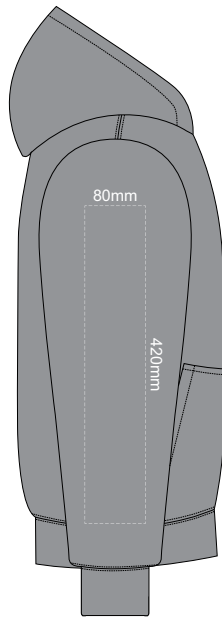

10% of Actual Size  
Colourflex Transfer  
Faux Embroidery  
DigiFlex Transfer

**FRONT 4XL**

Print area 210x260mm can be rotated to best suit.  
Branding area can be moved **anywhere within the red line.**

**BACK 4XL**

Print area can be rotated to best suit.  
Branding area can be moved **anywhere within the red line.**

10% of Actual Size  
Colourflex Transfer  
Faux Embroidery  
DigiFlex Transfer

**FRONT 5XL**

Print area 210x260mm can be rotated to best suit.  
Branding area can be moved **anywhere within the red line.**

10% of Actual Size  
Colourflex Transfer  
Faux Embroidery  
DigiFlex Transfer

**BACK 5XL**

Print area can be rotated to best suit.  
Branding area can be moved **anywhere within the red line.**

10% of Actual Size  
Colourflex Transfer  
Faux Embroidery  
DigiFlex Transfer

10% of Actual Size  
Colourflex Transfer  
Faux Embroidery  
DigiFlex Transfer