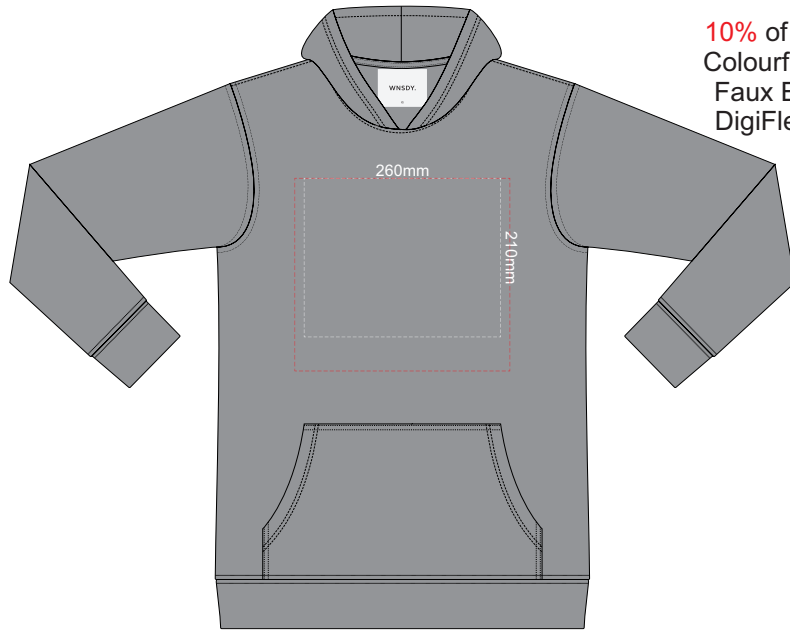

10% of Actual Size  
Screen Print (3 col max)  
Puff Print (One Colour Only)

**FRONT 3XL**

**BACK 3XL**

10% of Actual Size  
Screen Print (3 col max)  
Puff Print (One Colour Only)

**FRONT 4XL**

**BACK 4XL**

10% of Actual Size  
Screen Print (3 col max)  
Puff Print (One Colour Only)

**FRONT 5XL**

10% of Actual Size  
Screen Print (3 col max)  
Puff Print (One Colour Only)

**BACK 5XL**

10% of Actual Size  
Colourflex Transfer  
Faux Embroidery  
DigiFlex Transfer

**FRONT XS**

Branding area can be moved **anywhere within the red line.**

**BACK XS**

Print area can be rotated to best suit.  
Branding area can be moved **anywhere within the red line.**

10% of Actual Size  
Colourflex Transfer  
Faux Embroidery  
DigiFlex Transfer

**FRONT SMALL**

Branding area can be moved **anywhere within the red line.**

**BACK SMALL**

Print area can be rotated to best suit.  
Branding area can be moved **anywhere within the red line.**

10% of Actual Size  
Colourflex Transfer  
Faux Embroidery  
DigiFlex Transfer