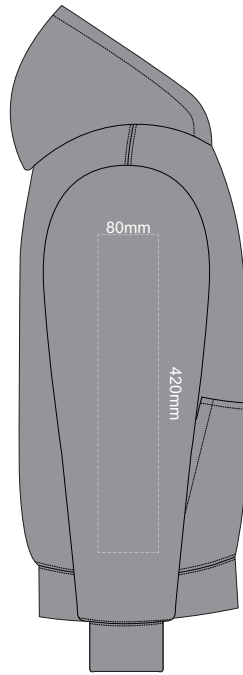

Print area can be rotated to best suit.  
Branding area can be moved **anywhere within the red line.**

10% of Actual Size  
Colourflex Transfer  
Faux Embroidery  
DigiFlex Transfer

10% of Actual Size  
Colourflex Transfer  
Faux Embroidery  
DigiFlex Transfer

**SIDE 1 XS**

**SIDE 2 XS**

**SIDE 1 SMALL**

**SIDE 2 SMALL**

10% of Actual Size  
Colourflex Transfer  
Faux Embroidery  
DigiFlex Transfer

10% of Actual Size  
Colourflex Transfer  
Faux Embroidery  
DigiFlex Transfer

**SIDE 1 MEDIUM**

**SIDE 2 MEDIUM**

**SIDE 1 LARGE**

**SIDE 2 LARGE**

10% of Actual Size  
Colourflex Transfer  
Faux Embroidery  
DigiFlex Transfer

10% of Actual Size  
Colourflex Transfer  
Faux Embroidery  
DigiFlex Transfer

**SIDE 1 XL**

**SIDE 2 XL**

**SIDE 1 2XL**

**SIDE 2 2XL**

10% of Actual Size  
Colourflex Transfer  
Faux Embroidery  
DigiFlex Transfer

10% of Actual Size  
Colourflex Transfer  
Faux Embroidery  
DigiFlex Transfer