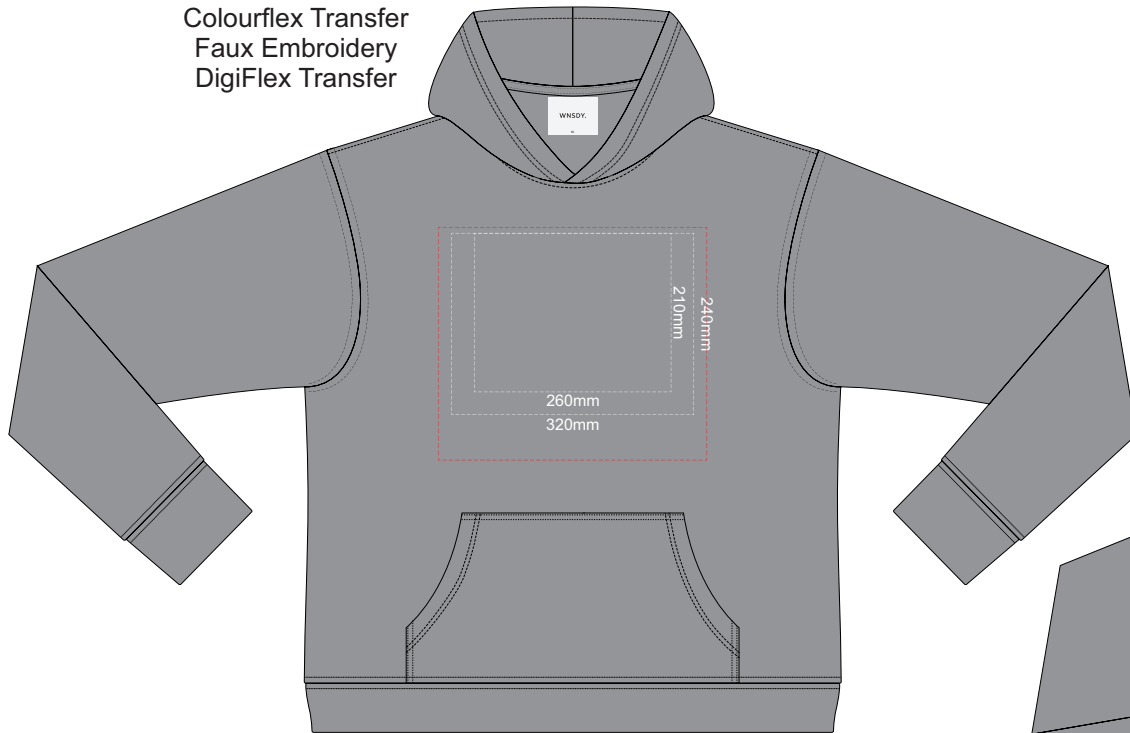

**BACK 2XL**

Print area can be rotated to best suit.  
Branding area can be moved **anywhere within the red line.**

10% of Actual Size  
Colourflex Transfer  
Faux Embroidery  
DigiFlex Transfer

**FRONT 3XL**

10% of Actual Size  
Colourflex Transfer  
Faux Embroidery  
DigiFlex Transfer

**FRONT 4XL**

Print area 210x260mm can be rotated to best suit.  
Branding area can be moved **anywhere within the red line.**

**BACK 4XL**

Print area can be rotated to best suit.  
Branding area can be moved **anywhere within the red line.**

10% of Actual Size  
Colourflex Transfer  
Faux Embroidery  
DigiFlex Transfer

**FRONT 5XL**

Print area 210x260mm can be rotated to best suit.  
Branding area can be moved **anywhere within the red line.**

10% of Actual Size  
Colourflex Transfer  
Faux Embroidery  
DigiFlex Transfer

**BACK 5XL**