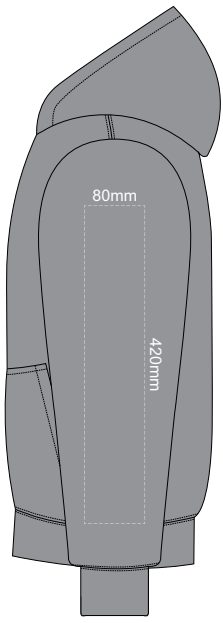

10% of Actual Size  
Colourflex Transfer  
Faux Embroidery  
DigiFlex Transfer

**FRONT 4XL**

Print area 210x260mm can be rotated to best suit.  
Branding area can be moved **anywhere within the red line.**

**BACK 4XL**

Print area can be rotated to best suit.  
Branding area can be moved **anywhere within the red line.**

10% of Actual Size  
Colourflex Transfer  
Faux Embroidery  
DigiFlex Transfer

**FRONT 5XL**

Print area 210x260mm can be rotated to best suit.  
Branding area can be moved **anywhere within the red line.**

10% of Actual Size  
Colourflex Transfer  
Faux Embroidery  
DigiFlex Transfer

**BACK 5XL**

Print area can be rotated to best suit.  
Branding area can be moved **anywhere within the red line.**

10% of Actual Size  
Colourflex Transfer  
Faux Embroidery  
DigiFlex Transfer

10% of Actual Size  
Colourflex Transfer  
Faux Embroidery  
DigiFlex Transfer