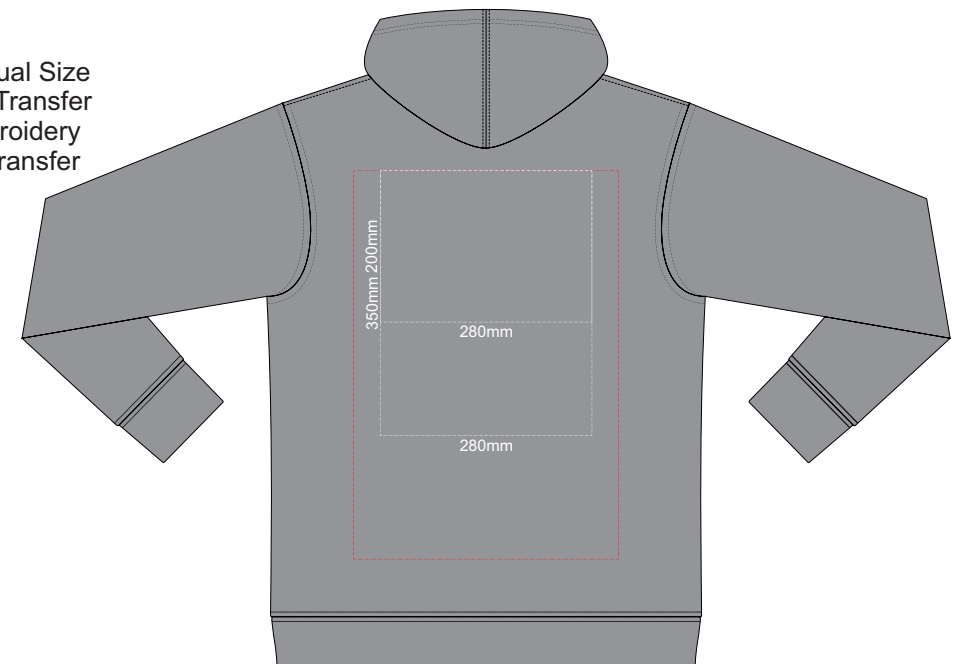

**FRONT XS**

Branding area can be moved **anywhere within the red line.**

**BACK XS**

Print area can be rotated to best suit.  
Branding area can be moved **anywhere within the red line.**

10% of Actual Size  
Colourflex Transfer  
Faux Embroidery  
DigiFlex Transfer

**FRONT SMALL**

Branding area can be moved **anywhere within the red line.**

**BACK SMALL**

Print area can be rotated to best suit.  
Branding area can be moved **anywhere within the red line.**

10% of Actual Size  
Colourflex Transfer  
Faux Embroidery  
DigiFlex Transfer

**FRONT MEDIUM**

Print area 210x260mm can be rotated to best suit.  
Branding area can be moved anywhere within the red line.

**BACK MEDIUM**

Print area can be rotated to best suit.  
Branding area can be moved anywhere within the red line.

10% of Actual Size  
Colourflex Transfer  
Faux Embroidery  
DigiFlex Transfer

**FRONT LARGE**

Print area 210x260mm can be rotated to best suit.  
Branding area can be moved anywhere within the red line.