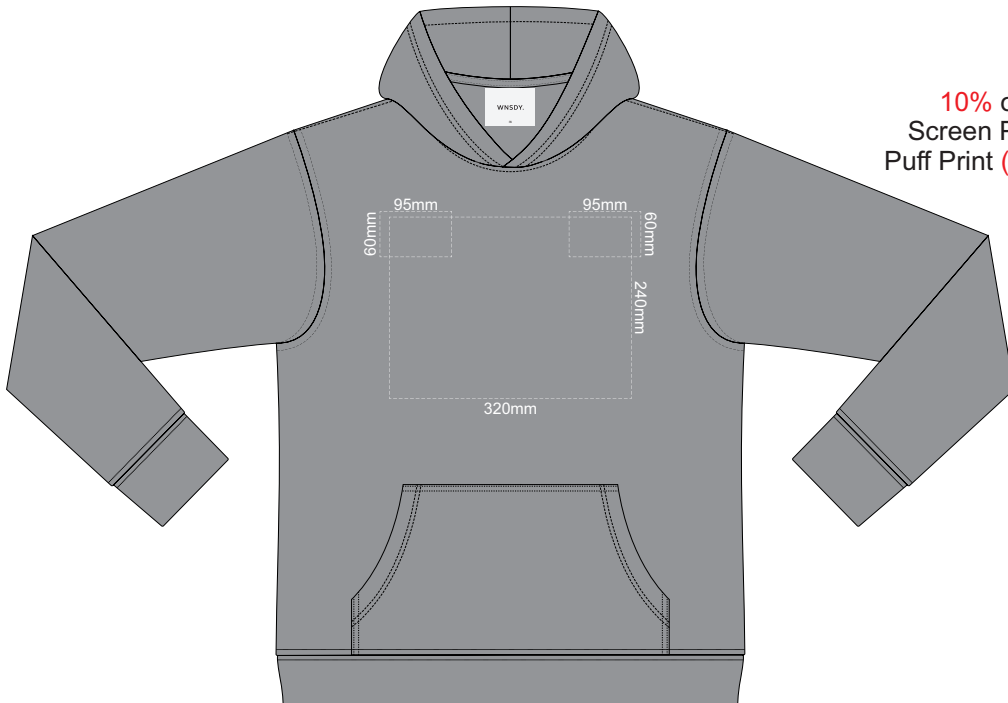

10% of Actual Size  
Screen Print (3 col max)  
Puff Print (One Colour Only)

**FRONT XS**

**BACK XS**

10% of Actual Size  
Screen Print (3 col max)  
Puff Print (One Colour Only)

**FRONT SMALL**

**BACK SMALL**

10% of Actual Size  
Screen Print (3 col max)  
Puff Print (One Colour Only)

**FRONT MEDIUM**

**BACK MEDIUM**

10% of Actual Size  
Screen Print (3 col max)  
Puff Print (One Colour Only)

**FRONT LARGE**

**BACK LARGE**

10% of Actual Size  
Screen Print (3 col max)  
Puff Print (One Colour Only)

**FRONT XL**

**BACK XL**

**FRONT 2XL**

10% of Actual Size  
Screen Print (3 col max)  
Puff Print (One Colour Only)

**BACK 2XL**

10% of Actual Size  
Screen Print (3 col max)  
Puff Print (One Colour Only)

**FRONT 3XL**

**BACK 3XL**

10% of Actual Size  
Screen Print (3 col max)  
Puff Print (One Colour Only)

**FRONT 4XL**

**BACK 4XL**