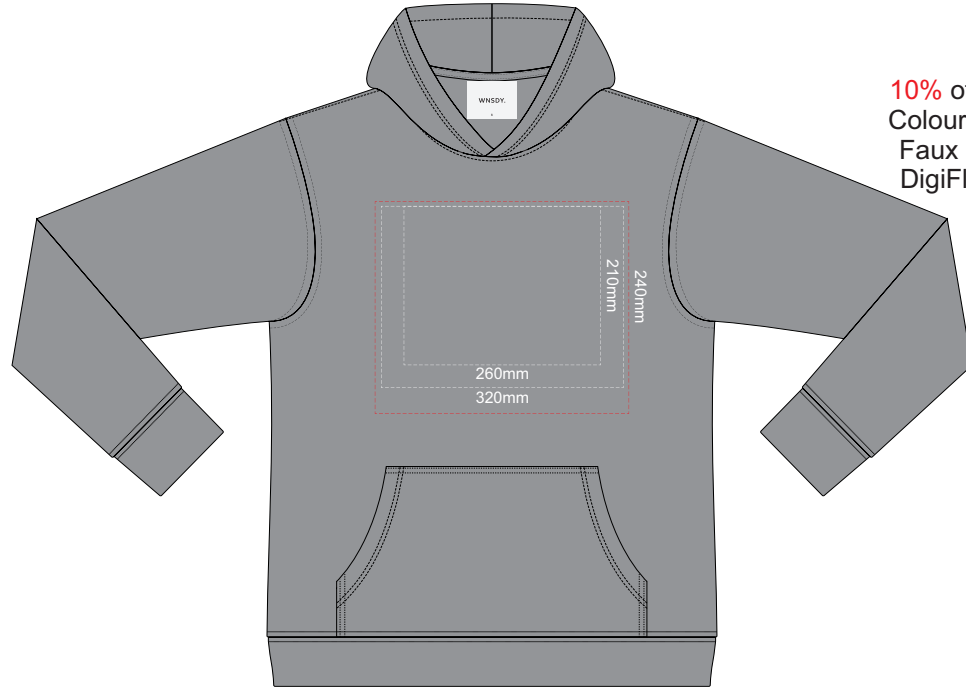

**FRONT SMALL**

Branding area can be moved **anywhere within the red line.**

**BACK SMALL**

Print area can be rotated to best suit.  
Branding area can be moved **anywhere within the red line.**

10% of Actual Size  
Colourflex Transfer  
Faux Embroidery  
DigiFlex Transfer

**FRONT MEDIUM**

Print area 210x260mm can be rotated to best suit.  
Branding area can be moved anywhere within the red line.

**BACK MEDIUM**

Print area can be rotated to best suit.  
Branding area can be moved anywhere within the red line.

10% of Actual Size  
Colourflex Transfer  
Faux Embroidery  
DigiFlex Transfer

**FRONT LARGE**

Print area 210x260mm can be rotated to best suit.  
Branding area can be moved anywhere within the red line.

**BACK LARGE**

Print area can be rotated to best suit.  
Branding area can be moved anywhere within the red line.

10% of Actual Size  
Colourflex Transfer  
Faux Embroidery  
DigiFlex Transfer

**FRONT XL**