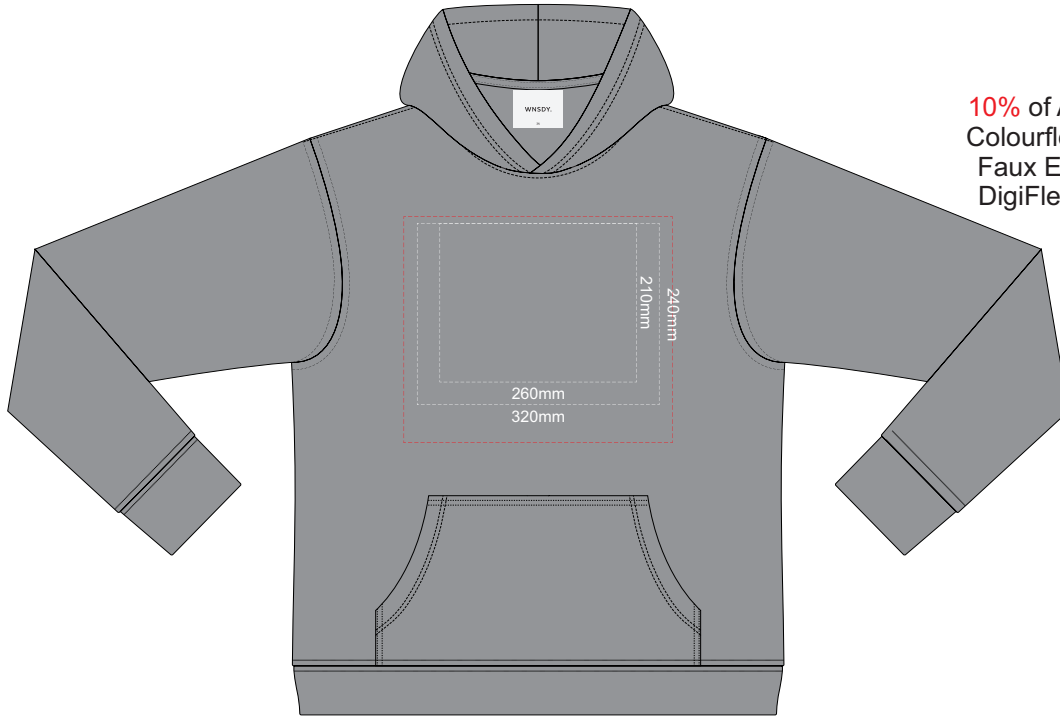

Print area 210x260mm can be rotated to best suit.  
Branding area can be moved **anywhere within the red line.**

**BACK XL**

Print area can be rotated to best suit.  
Branding area can be moved **anywhere within the red line.**

10% of Actual Size  
Colourflex Transfer  
Faux Embroidery  
DigiFlex Transfer

**FRONT 2XL**

Print area 210x260mm can be rotated to best suit.  
Branding area can be moved **anywhere within the red line.**

**BACK 2XL**

Print area can be rotated to best suit.  
Branding area can be moved **anywhere within the red line.**

10% of Actual Size  
Colourflex Transfer  
Faux Embroidery  
DigiFlex Transfer

**FRONT 3XL**