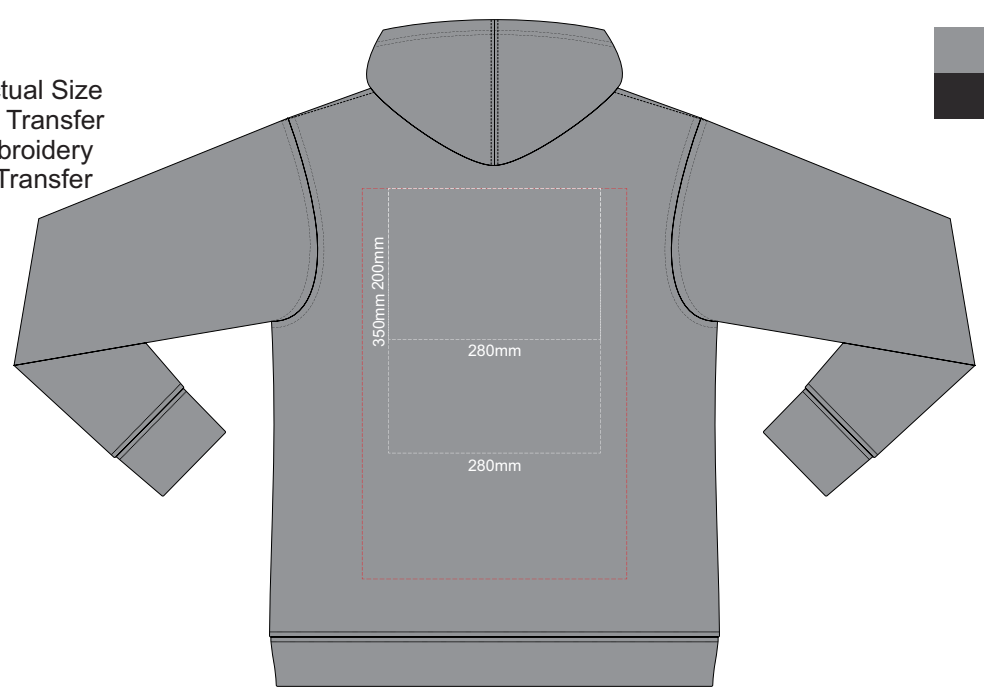

**FRONT SMALL**

Branding area can be moved **anywhere within the red line.**

**BACK SMALL**

Print area can be rotated to best suit.  
Branding area can be moved **anywhere within the red line.**

10% of Actual Size  
Colourflex Transfer  
Faux Embroidery  
DigiFlex Transfer

10% of Actual Size  
Colourflex Transfer  
Faux Embroidery  
DigiFlex Transfer

**FRONT LARGE**

Print area 210x260mm can be rotated to best suit.  
Branding area can be moved anywhere within the red line.

**BACK LARGE**

Print area can be rotated to best suit.  
Branding area can be moved anywhere within the red line.

10% of Actual Size  
Colourflex Transfer  
Faux Embroidery  
DigiFlex Transfer

**FRONT XL**