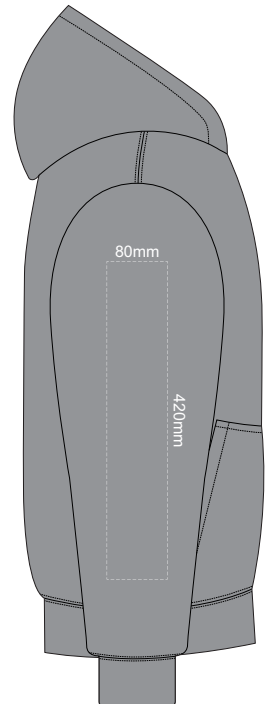

Print area can be rotated to best suit.  
Branding area can be moved **anywhere within the red line.**

10% of Actual Size  
Colourflex Transfer  
Faux Embroidery  
DigiFlex Transfer

10% of Actual Size  
Colourflex Transfer  
Faux Embroidery  
DigiFlex Transfer

**SIDE 1 XS**

**SIDE 2 XS**

**SIDE 1 SMALL**

**SIDE 2 SMALL**

10% of Actual Size  
Colourflex Transfer  
Faux Embroidery  
DigiFlex Transfer

10% of Actual Size  
Colourflex Transfer  
Faux Embroidery  
DigiFlex Transfer

**SIDE 1 MEDIUM**

**SIDE 2 MEDIUM**

**SIDE 1 LARGE**

**SIDE 2 LARGE**

10% of Actual Size  
Colourflex Transfer  
Faux Embroidery  
DigiFlex Transfer

10% of Actual Size  
Colourflex Transfer  
Faux Embroidery  
DigiFlex Transfer

**SIDE 1 XL**

**SIDE 2 XL**

**SIDE 1 2XL**

**SIDE 2 2XL**

10% of Actual Size  
Colourflex Transfer  
Faux Embroidery  
DigiFlex Transfer

10% of Actual Size  
Colourflex Transfer  
Faux Embroidery  
DigiFlex Transfer