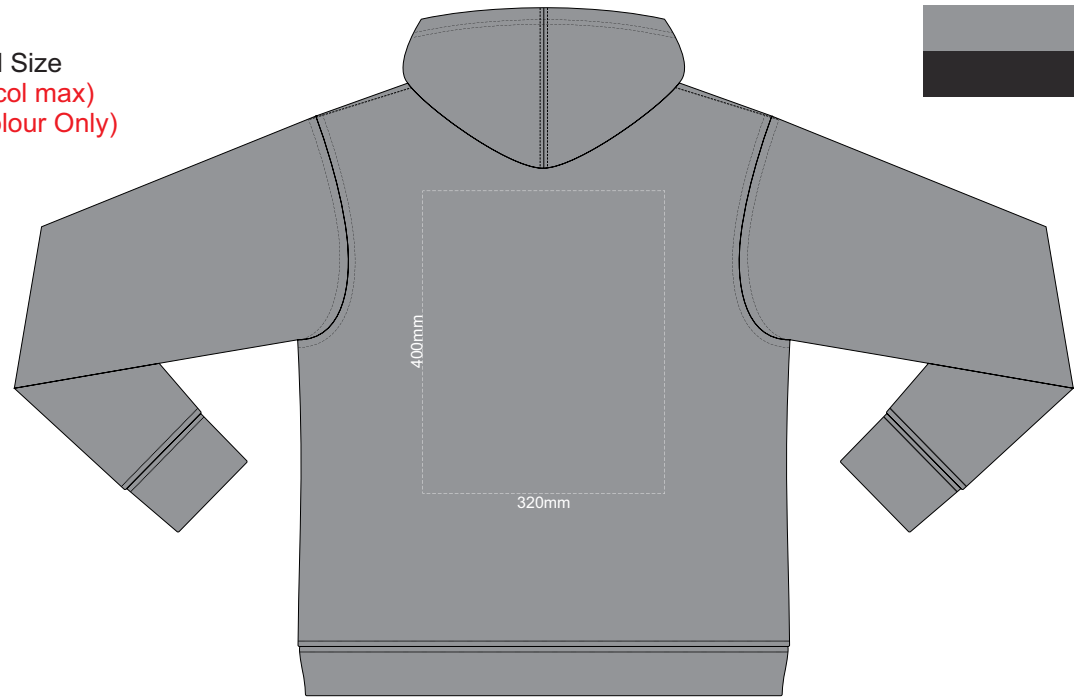

10% of Actual Size  
Screen Print (3 col max)  
Puff Print (One Colour Only)

**FRONT MEDIUM**

**BACK MEDIUM**

10% of Actual Size  
Screen Print (3 col max)  
Puff Print (One Colour Only)

**FRONT LARGE**

**BACK LARGE**

10% of Actual Size  
Screen Print (3 col max)  
Puff Print (One Colour Only)

**FRONT XL**

**BACK XL**

**FRONT 2XL**

10% of Actual Size  
Screen Print (3 col max)  
Puff Print (One Colour Only)

**BACK 2XL**

10% of Actual Size  
Screen Print (3 col max)  
Puff Print (One Colour Only)

**FRONT 3XL**

**BACK 3XL**

10% of Actual Size  
Screen Print (3 col max)  
Puff Print (One Colour Only)

**FRONT 4XL**

**BACK 4XL**

**FRONT XS**

Branding area can be moved **anywhere within the red line.**

**BACK XS**

Print area can be rotated to best suit.  
Branding area can be moved **anywhere within the red line.**

10% of Actual Size  
Colourflex Transfer  
Faux Embroidery  
DigiFlex Transfer