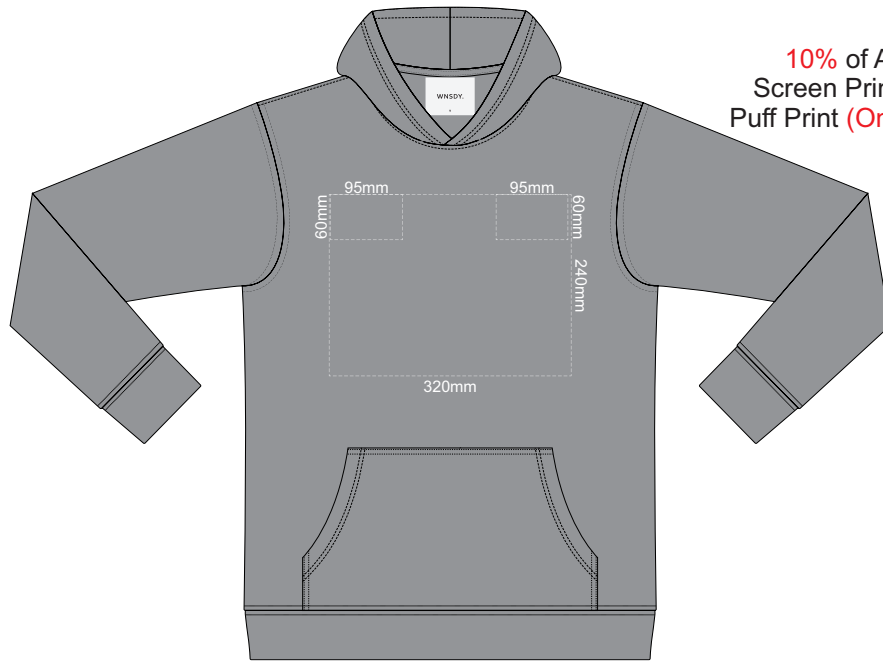

10% of Actual Size  
Screen Print (3 col max)  
Puff Print (One Colour Only)

**FRONT XS**

**BACK XS**

10% of Actual Size  
Screen Print (3 col max)  
Puff Print (One Colour Only)

**FRONT SMALL**

**BACK SMALL**

10% of Actual Size  
Screen Print (3 col max)  
Puff Print (One Colour Only)

**FRONT MEDIUM**

**BACK MEDIUM**

10% of Actual Size  
Screen Print (3 col max)  
Puff Print (One Colour Only)

**FRONT LARGE**

**BACK LARGE**

10% of Actual Size  
Screen Print (3 col max)  
Puff Print (One Colour Only)

**FRONT XL**

**BACK XL**

**FRONT 2XL**

10% of Actual Size  
Screen Print (3 col max)  
Puff Print (One Colour Only)

**BACK 2XL**