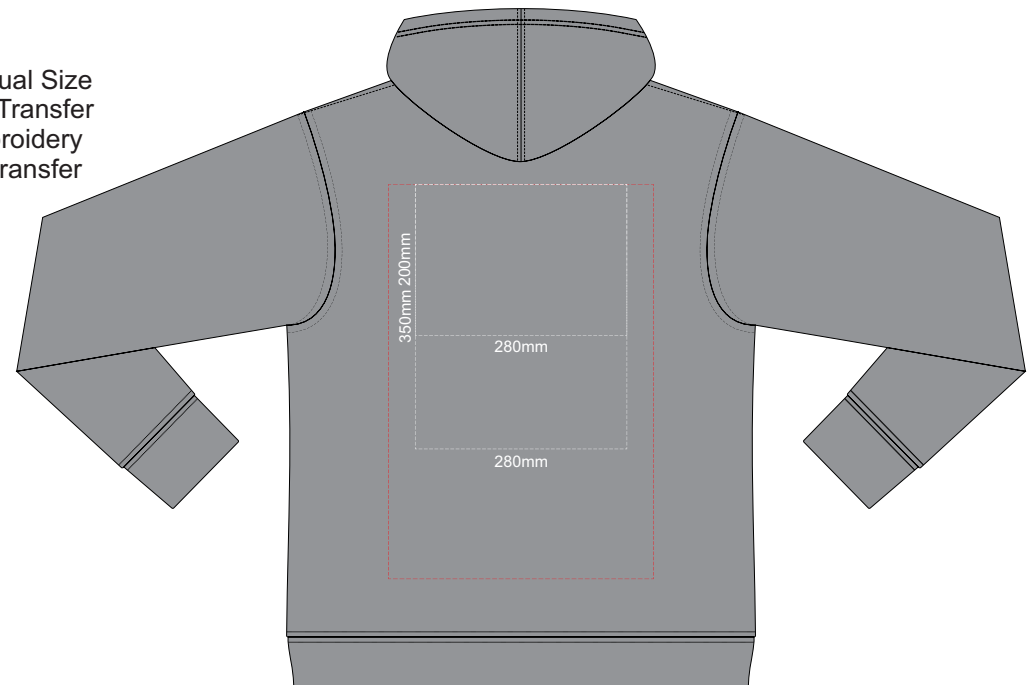

10% of Actual Size  
Colourflex Transfer  
Faux Embroidery  
DigiFlex Transfer

**FRONT LARGE**

Print area 210x260mm can be rotated to best suit.  
Branding area can be moved anywhere within the red line.

**BACK LARGE**

Print area can be rotated to best suit.  
Branding area can be moved anywhere within the red line.

10% of Actual Size  
Colourflex Transfer  
Faux Embroidery  
DigiFlex Transfer

**FRONT XL**

Print area 210x260mm can be rotated to best suit.  
Branding area can be moved **anywhere within the red line.**

**BACK XL**

Print area can be rotated to best suit.  
Branding area can be moved **anywhere within the red line.**

10% of Actual Size  
Colourflex Transfer  
Faux Embroidery  
DigiFlex Transfer

**FRONT 2XL**

Print area 210x260mm can be rotated to best suit.  
Branding area can be moved **anywhere within the red line.**