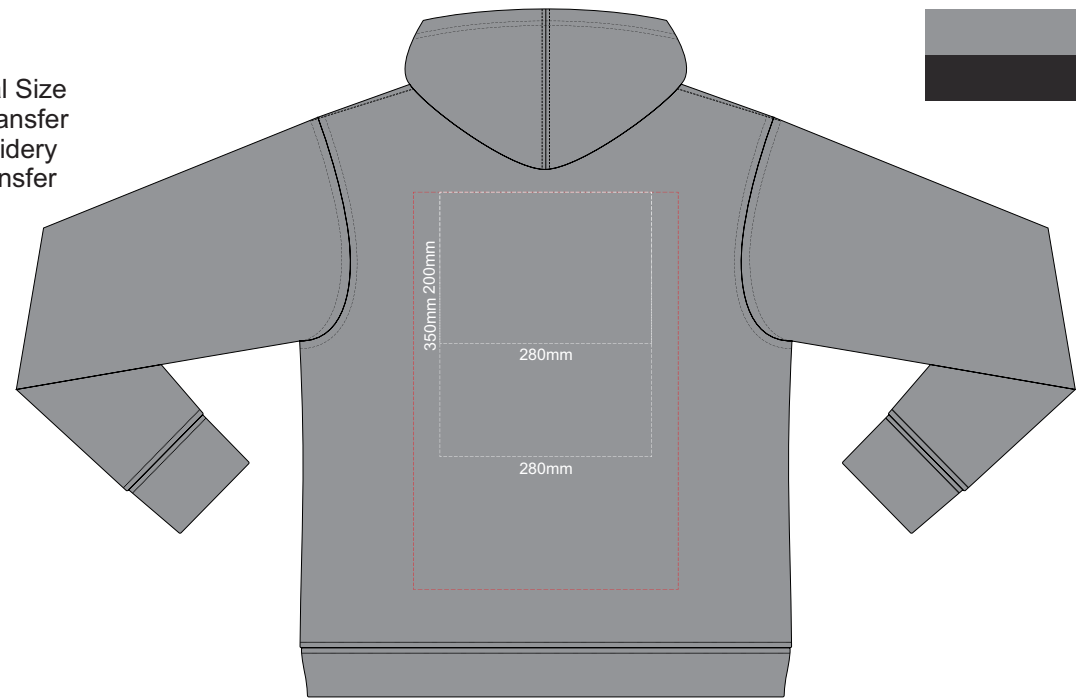

BACK 3XL

Print area can be rotated to best suit.
Branding area can be moved **anywhere within the red line.**

10% of Actual Size
Colourflex Transfer
Faux Embroidery
DigiFlex Transfer