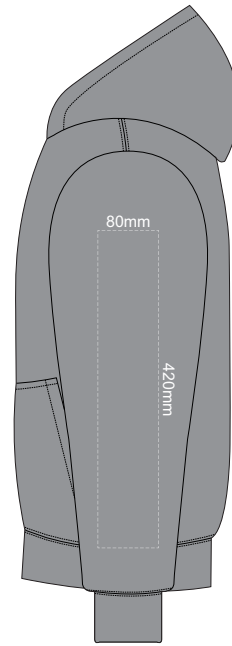

**BACK 4XL**

Print area can be rotated to best suit.  
Branding area can be moved **anywhere within the red line.**

10% of Actual Size  
Colourflex Transfer  
Faux Embroidery  
DigiFlex Transfer

**FRONT 5XL**

Print area 210x260mm can be rotated to best suit.  
Branding area can be moved **anywhere within the red line.**

10% of Actual Size  
Colourflex Transfer  
Faux Embroidery  
DigiFlex Transfer

**BACK 5XL**

Print area can be rotated to best suit.  
Branding area can be moved **anywhere within the red line.**

10% of Actual Size  
Colourflex Transfer  
Faux Embroidery  
DigiFlex Transfer

10% of Actual Size  
Colourflex Transfer  
Faux Embroidery  
DigiFlex Transfer

**SIDE 1 XS**

**SIDE 2 XS**

**SIDE 1 SMALL**

**SIDE 2 SMALL**

10% of Actual Size  
Colourflex Transfer  
Faux Embroidery  
DigiFlex Transfer

10% of Actual Size  
Colourflex Transfer  
Faux Embroidery  
DigiFlex Transfer