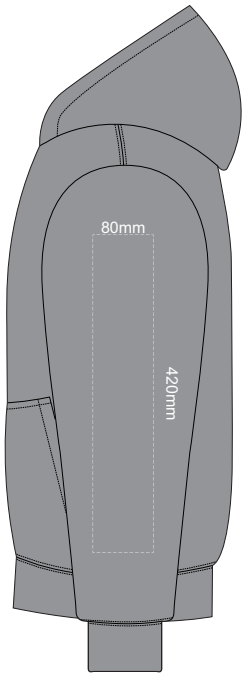

Print area can be rotated to best suit.  
Branding area can be moved **anywhere within the red line.**

10% of Actual Size  
Colourflex Transfer  
Faux Embroidery  
DigiFlex Transfer

10% of Actual Size  
Colourflex Transfer  
Faux Embroidery  
DigiFlex Transfer

**SIDE 1 XS**

**SIDE 2 XS**

**SIDE 1 SMALL**

**SIDE 2 SMALL**

10% of Actual Size  
Colourflex Transfer  
Faux Embroidery  
DigiFlex Transfer

10% of Actual Size  
Colourflex Transfer  
Faux Embroidery  
DigiFlex Transfer

**SIDE 1 MEDIUM**

**SIDE 2 MEDIUM**

**SIDE 1 LARGE**

**SIDE 2 LARGE**

10% of Actual Size  
Colourflex Transfer  
Faux Embroidery  
DigiFlex Transfer

10% of Actual Size  
Colourflex Transfer  
Faux Embroidery  
DigiFlex Transfer

**SIDE 1 XL**

**SIDE 2 XL**

**SIDE 1 2XL**

**SIDE 2 2XL**

10% of Actual Size  
Colourflex Transfer  
Faux Embroidery  
DigiFlex Transfer

10% of Actual Size  
Colourflex Transfer  
Faux Embroidery  
DigiFlex Transfer