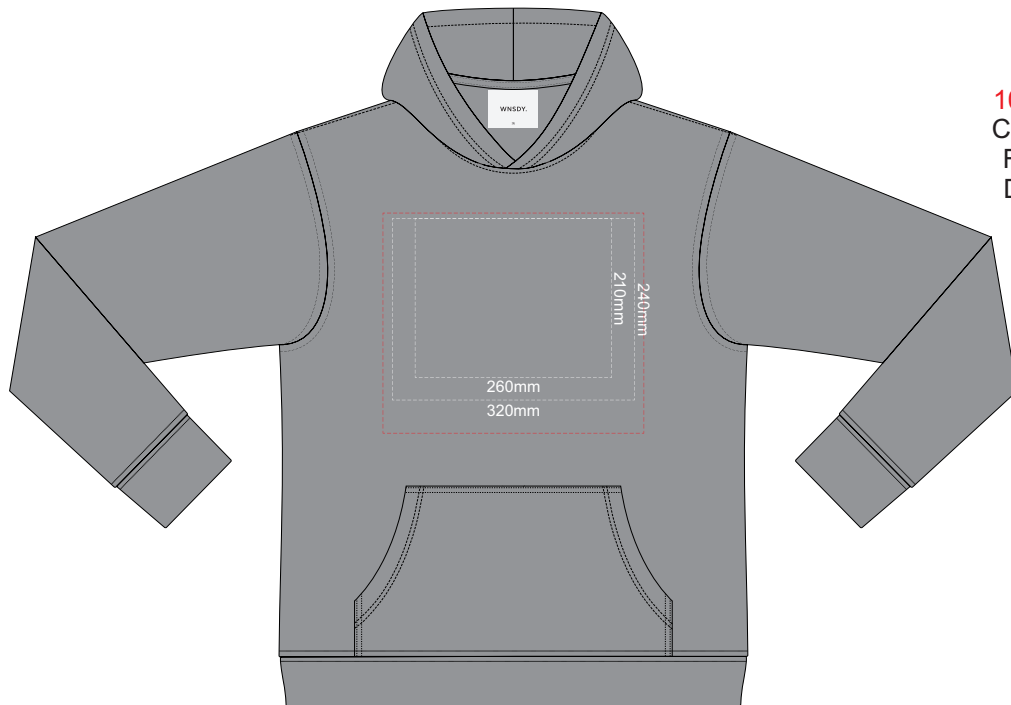

10% of Actual Size  
Colourflex Transfer  
Faux Embroidery  
DigiFlex Transfer

**FRONT LARGE**

Print area 210x260mm can be rotated to best suit.  
Branding area can be moved anywhere within the red line.

**BACK LARGE**

Print area can be rotated to best suit.  
Branding area can be moved anywhere within the red line.

10% of Actual Size  
Colourflex Transfer  
Faux Embroidery  
DigiFlex Transfer

**FRONT XL**

Print area 210x260mm can be rotated to best suit.  
Branding area can be moved **anywhere within the red line.**

**BACK XL**

Print area can be rotated to best suit.  
Branding area can be moved **anywhere within the red line.**

10% of Actual Size  
Colourflex Transfer  
Faux Embroidery  
DigiFlex Transfer

**FRONT 2XL**

Print area 210x260mm can be rotated to best suit.  
Branding area can be moved **anywhere within the red line.**