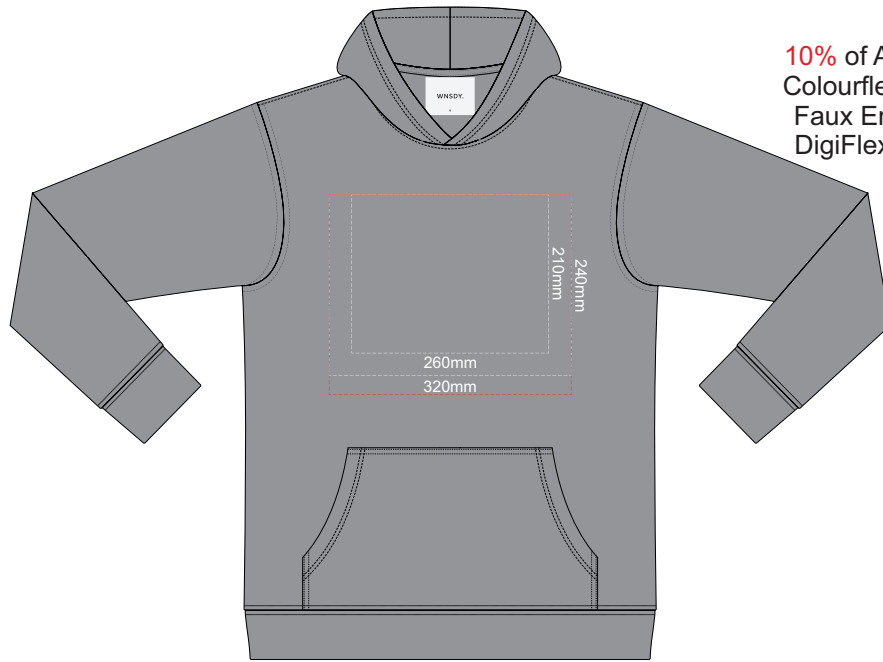

**FRONT XS**

Branding area can be moved **anywhere within the red line.**

**BACK XS**

Print area can be rotated to best suit.  
Branding area can be moved **anywhere within the red line.**

10% of Actual Size  
Colourflex Transfer  
Faux Embroidery  
DigiFlex Transfer

**FRONT SMALL**

Branding area can be moved **anywhere within the red line.**

**BACK SMALL**

Print area can be rotated to best suit.  
Branding area can be moved **anywhere within the red line.**

10% of Actual Size  
Colourflex Transfer  
Faux Embroidery  
DigiFlex Transfer

**FRONT MEDIUM**

Print area 210x260mm can be rotated to best suit.  
Branding area can be moved anywhere within the red line.

**BACK MEDIUM**

Print area can be rotated to best suit.  
Branding area can be moved anywhere within the red line.

10% of Actual Size  
Colourflex Transfer  
Faux Embroidery  
DigiFlex Transfer

**FRONT LARGE**

Print area 210x260mm can be rotated to best suit.  
Branding area can be moved anywhere within the red line.