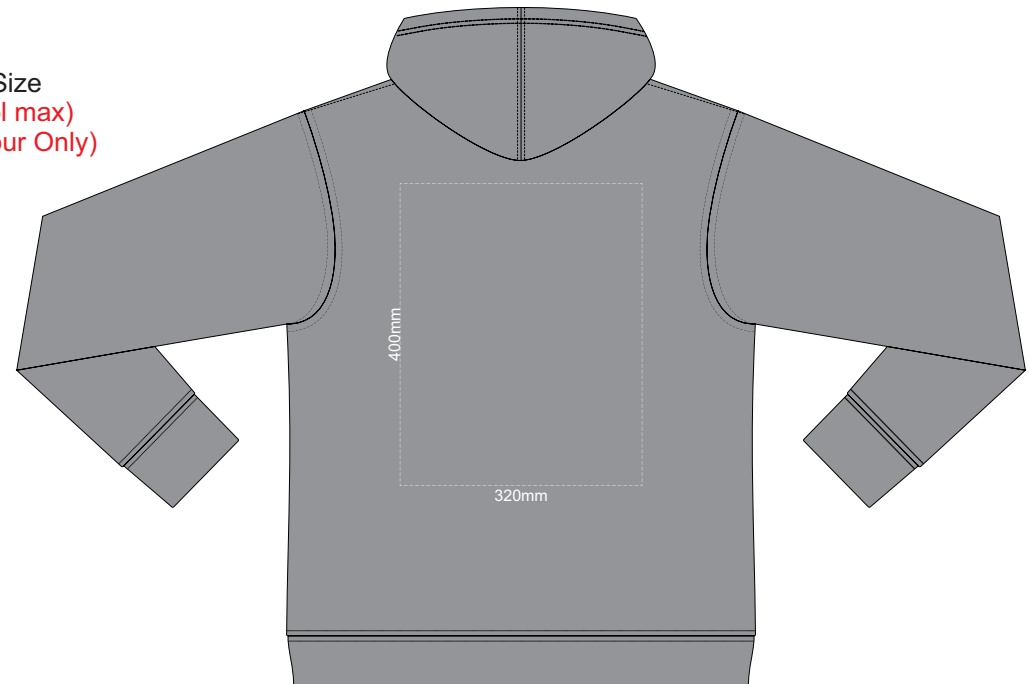

10% of Actual Size  
Screen Print (3 col max)  
Puff Print (One Colour Only)

**FRONT MEDIUM**

**BACK MEDIUM**

10% of Actual Size  
Screen Print (3 col max)  
Puff Print (One Colour Only)

**FRONT LARGE**

**BACK LARGE**

10% of Actual Size  
Screen Print (3 col max)  
Puff Print (One Colour Only)

**FRONT XL**

**BACK XL**

**FRONT 2XL**

10% of Actual Size  
Screen Print (3 col max)  
Puff Print (One Colour Only)

**BACK 2XL**

10% of Actual Size  
Screen Print (3 col max)  
Puff Print (One Colour Only)

**FRONT 3XL**

**BACK 3XL**

10% of Actual Size  
Screen Print (3 col max)  
Puff Print (One Colour Only)

**FRONT 4XL**

**BACK 4XL**

**FRONT XS**

Branding area can be moved **anywhere within the red line.**

**BACK XS**

Print area can be rotated to best suit.  
Branding area can be moved **anywhere within the red line.**

10% of Actual Size  
Colourflex Transfer  
Faux Embroidery  
DigiFlex Transfer