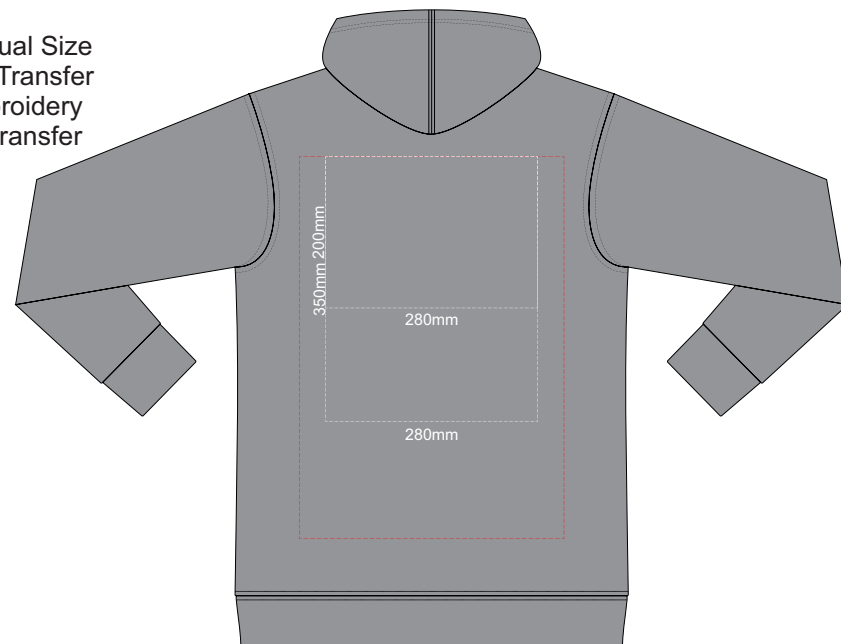

10% of Actual Size  
Screen Print (3 col max)  
Puff Print (One Colour Only)

**FRONT 5XL**

10% of Actual Size  
Screen Print (3 col max)  
Puff Print (One Colour Only)

**BACK 5XL**

10% of Actual Size  
Colourflex Transfer  
Faux Embroidery  
DigiFlex Transfer

**FRONT XS**

Branding area can be moved **anywhere within the red line.**

**BACK XS**

Print area can be rotated to best suit.  
Branding area can be moved **anywhere within the red line.**

10% of Actual Size  
Colourflex Transfer  
Faux Embroidery  
DigiFlex Transfer

**FRONT SMALL**

Branding area can be moved **anywhere within the red line.**

**BACK SMALL**

Print area can be rotated to best suit.  
Branding area can be moved **anywhere within the red line.**

10% of Actual Size  
Colourflex Transfer  
Faux Embroidery  
DigiFlex Transfer

10% of Actual Size  
Colourflex Transfer  
Faux Embroidery  
DigiFlex Transfer

**FRONT LARGE**

Print area 210x260mm can be rotated to best suit.  
Branding area can be moved anywhere within the red line.