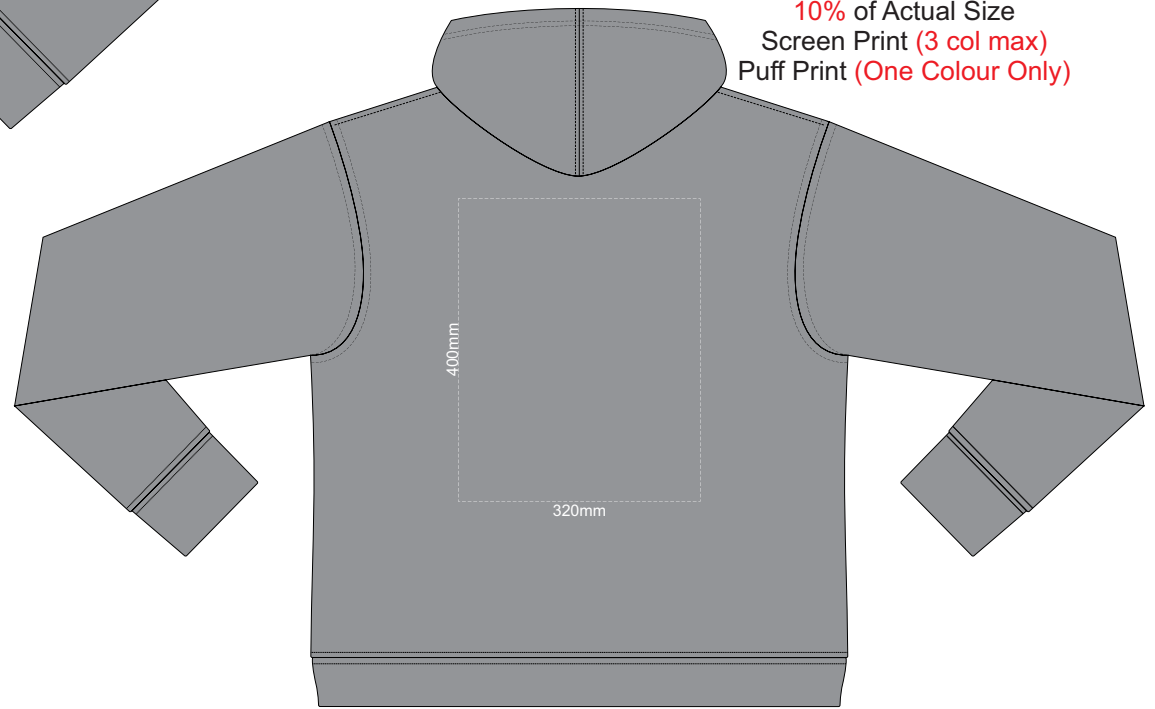

10% of Actual Size  
Screen Print (3 col max)  
Puff Print (One Colour Only)

**FRONT XL**

**BACK XL**

**FRONT 2XL**

10% of Actual Size  
Screen Print (3 col max)  
Puff Print (One Colour Only)

**BACK 2XL**

10% of Actual Size  
Screen Print (3 col max)  
Puff Print (One Colour Only)

**FRONT 3XL**

**BACK 3XL**

10% of Actual Size  
Screen Print (3 col max)  
Puff Print (One Colour Only)

**FRONT 4XL**

**BACK 4XL**

10% of Actual Size  
Screen Print (3 col max)  
Puff Print (One Colour Only)

**FRONT 5XL**

10% of Actual Size  
Screen Print (3 col max)  
Puff Print (One Colour Only)

**BACK 5XL**

10% of Actual Size  
Colourflex Transfer  
Faux Embroidery  
DigiFlex Transfer

**FRONT XS**

Branding area can be moved **anywhere within the red line.**

**BACK XS**

Print area can be rotated to best suit.  
Branding area can be moved **anywhere within the red line.**

10% of Actual Size  
Colourflex Transfer  
Faux Embroidery  
DigiFlex Transfer