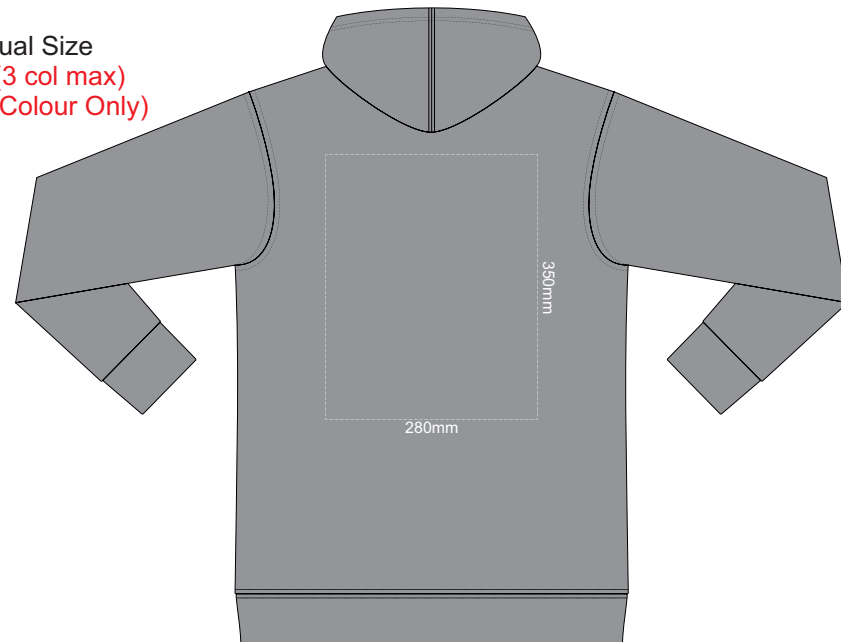

10% of Actual Size  
Screen Print (3 col max)  
Puff Print (One Colour Only)

**FRONT XS**

**BACK XS**

10% of Actual Size  
Screen Print (3 col max)  
Puff Print (One Colour Only)

**FRONT SMALL**

**BACK SMALL**

10% of Actual Size  
Screen Print (3 col max)  
Puff Print (One Colour Only)

**FRONT MEDIUM**

**BACK MEDIUM**

10% of Actual Size  
Screen Print (3 col max)  
Puff Print (One Colour Only)

**FRONT LARGE**

**BACK LARGE**

10% of Actual Size  
Screen Print (3 col max)  
Puff Print (One Colour Only)

**FRONT XL**

**BACK XL**

**FRONT 2XL**

10% of Actual Size  
Screen Print (3 col max)  
Puff Print (One Colour Only)

**BACK 2XL**