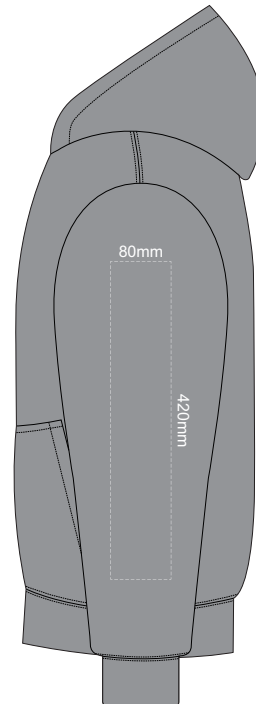

Print area can be rotated to best suit.  
Branding area can be moved **anywhere within the red line.**

10% of Actual Size  
Colourflex Transfer  
Faux Embroidery  
DigiFlex Transfer

10% of Actual Size  
Colourflex Transfer  
Faux Embroidery  
DigiFlex Transfer

**SIDE 1 XS**

**SIDE 2 XS**

**SIDE 1 SMALL**

**SIDE 2 SMALL**

10% of Actual Size  
Colourflex Transfer  
Faux Embroidery  
DigiFlex Transfer

10% of Actual Size  
Colourflex Transfer  
Faux Embroidery  
DigiFlex Transfer

**SIDE 1 MEDIUM**

**SIDE 2 MEDIUM**

**SIDE 1 LARGE**

**SIDE 2 LARGE**

10% of Actual Size  
Colourflex Transfer  
Faux Embroidery  
DigiFlex Transfer

10% of Actual Size  
Colourflex Transfer  
Faux Embroidery  
DigiFlex Transfer

**SIDE 1 XL**

**SIDE 2 XL**

**SIDE 1 2XL**

**SIDE 2 2XL**

10% of Actual Size  
Colourflex Transfer  
Faux Embroidery  
DigiFlex Transfer

10% of Actual Size  
Colourflex Transfer  
Faux Embroidery  
DigiFlex Transfer