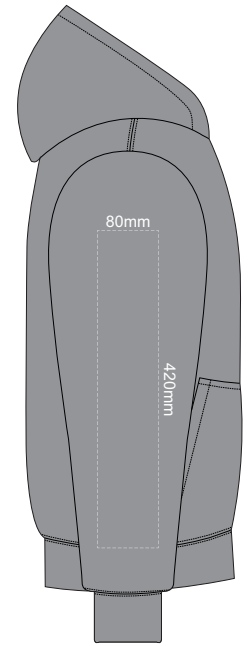

10% of Actual Size  
Colourflex Transfer  
Faux Embroidery  
DigiFlex Transfer

**FRONT 4XL**

Print area 210x260mm can be rotated to best suit.  
Branding area can be moved **anywhere within the red line.**

**BACK 4XL**

Print area can be rotated to best suit.  
Branding area can be moved **anywhere within the red line.**

10% of Actual Size  
Colourflex Transfer  
Faux Embroidery  
DigiFlex Transfer

**FRONT 5XL**

Print area 210x260mm can be rotated to best suit.  
Branding area can be moved **anywhere within the red line.**

10% of Actual Size  
Colourflex Transfer  
Faux Embroidery  
DigiFlex Transfer

**BACK 5XL**

Print area can be rotated to best suit.  
Branding area can be moved **anywhere within the red line.**

10% of Actual Size  
Colourflex Transfer  
Faux Embroidery  
DigiFlex Transfer

10% of Actual Size  
Colourflex Transfer  
Faux Embroidery  
DigiFlex Transfer