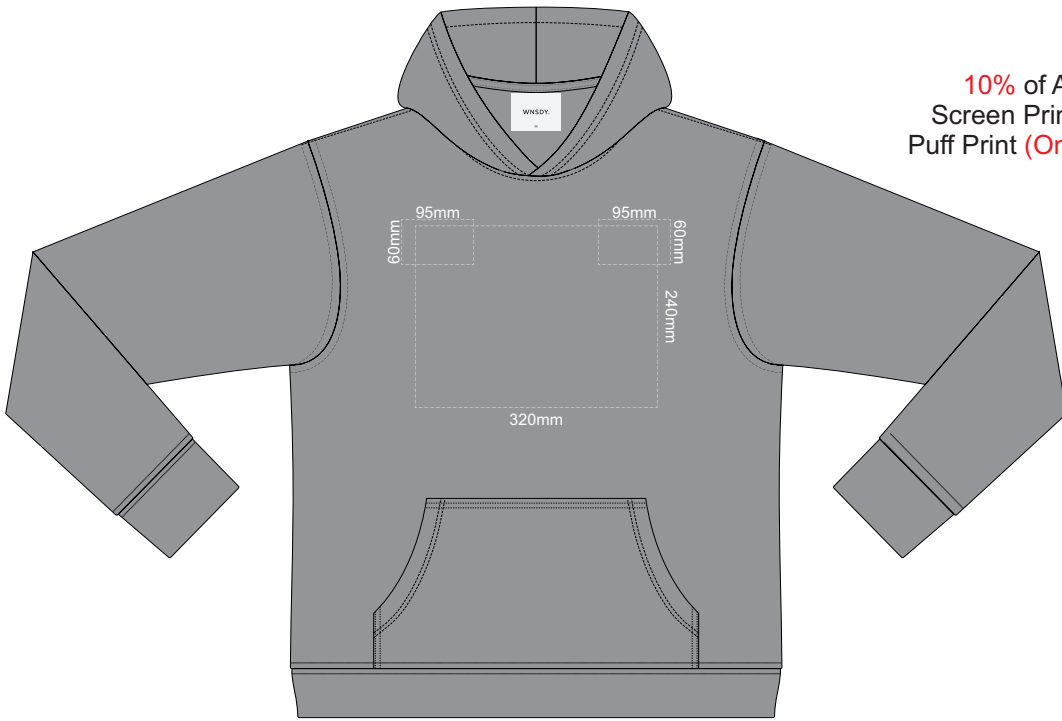

10% of Actual Size  
Screen Print (3 col max)  
Puff Print (One Colour Only)

**FRONT XS**

**BACK XS**

10% of Actual Size  
Screen Print (3 col max)  
Puff Print (One Colour Only)

**FRONT SMALL**

**BACK SMALL**

10% of Actual Size  
Screen Print (3 col max)  
Puff Print (One Colour Only)

**FRONT MEDIUM**

**BACK MEDIUM**

10% of Actual Size  
Screen Print (3 col max)  
Puff Print (One Colour Only)

**FRONT LARGE**

**BACK LARGE**

10% of Actual Size  
Screen Print (3 col max)  
Puff Print (One Colour Only)

**FRONT XL**

**BACK XL**

**FRONT 2XL**

10% of Actual Size  
Screen Print (3 col max)  
Puff Print (One Colour Only)

**BACK 2XL**

10% of Actual Size  
Screen Print (3 col max)  
Puff Print (One Colour Only)

**FRONT 3XL**

**BACK 3XL**

10% of Actual Size  
Screen Print (3 col max)  
Puff Print (One Colour Only)

**FRONT 4XL**

**BACK 4XL**