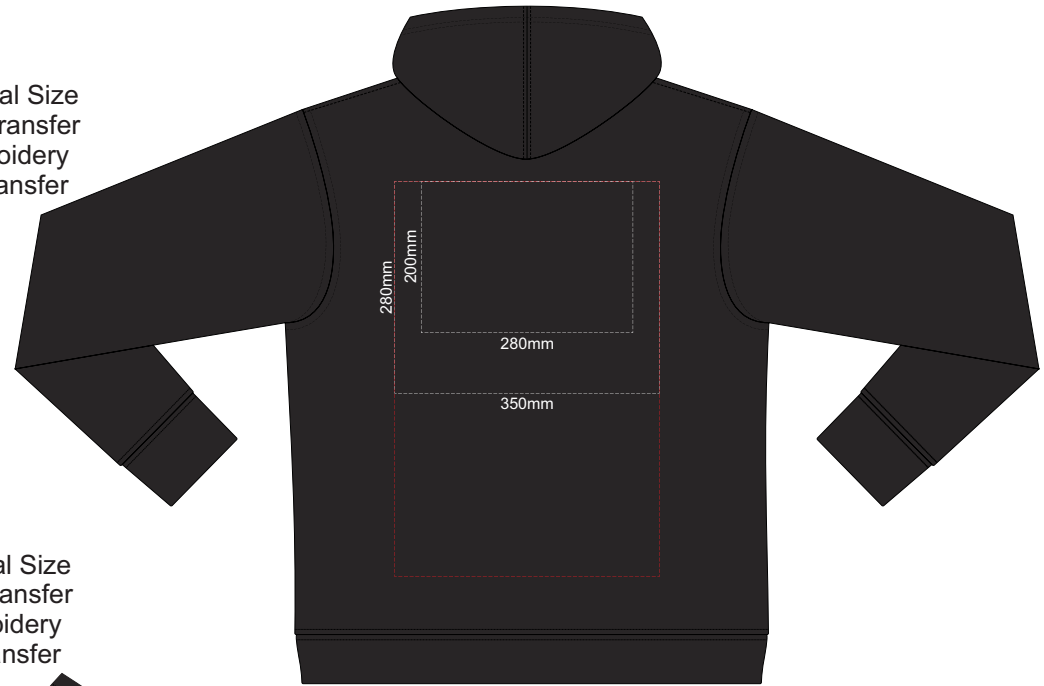

Branding area can be moved **anywhere** within the red line.

BACK XS

Print area can be rotated to best suit.
Branding area can be moved **anywhere** within the red line.

10% of Actual Size
Colourflex Transfer
Faux Embroidery
DigiFlex Transfer

FRONT XL

10% of Actual Size
Colourflex Transfer
Faux Embroidery
DigiFlex Transfer

FRONT XL

Print area can be rotated to best suit.
Branding area can be moved **anywhere within the red line.**

BACK XL

Print area can be rotated to best suit.
Branding area can be moved **anywhere within the red line.**

SIDE 1 XL

SIDE 2 XL

10% of Actual Size
Screen Print (3 col max)
Puff Print (One Colour Only)

FRONT 2XL

BACK 2XL

10% of Actual Size
Embroidery

FRONT 2XL

10% of Actual Size
Colourflex Transfer
Faux Embroidery
DigiFlex Transfer

10% of Actual Size
Colourflex Transfer
Faux Embroidery
DigiFlex Transfer

FRONT 2XL
Print area can be rotated to best suit.
Branding area can be moved **anywhere within the red line.**

BACK 2XL
Print area can be rotated to best suit.
Branding area can be moved **anywhere within the red line.**