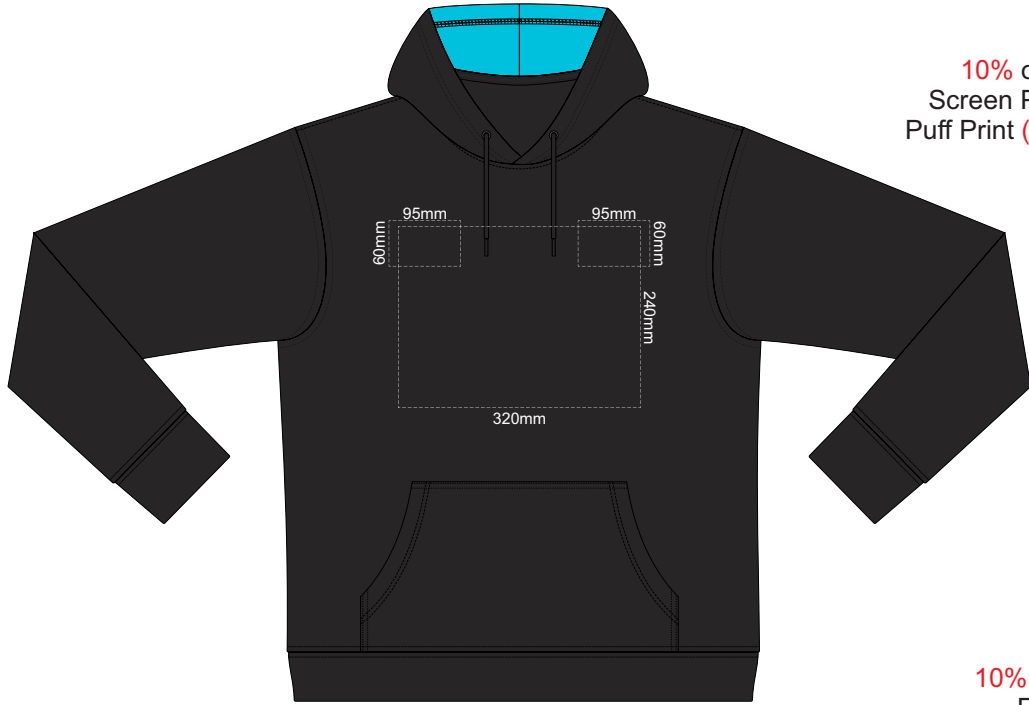

Branding area can be moved **anywhere** within the red line.

BACK XS

Print area can be rotated to best suit.
Branding area can be moved **anywhere** within the red line.

10% of Actual Size
Colourflex Transfer
Faux Embroidery
DigiFlex Transfer

Branding area can be moved **anywhere within the red line.**

SIDE 1 LARGE

SIDE 2 LARGE

10% of Actual Size
Screen Print (3 col max)
Puff Print (One Colour Only)

FRONT XL

BACK XL

10% of Actual Size
Embroidery

FRONT XL

10% of Actual Size
Colourflex Transfer
Faux Embroidery
DigiFlex Transfer

FRONT XL

Print area can be rotated to best suit.
Branding area can be moved **anywhere within the red line.**

BACK XL

Print area can be rotated to best suit.
Branding area can be moved **anywhere within the red line.**

SIDE 1 XL

SIDE 2 XL

10% of Actual Size
Screen Print (3 col max)
Puff Print (One Colour Only)

FRONT 2XL

BACK 2XL

10% of Actual Size
Embroidery

FRONT 2XL

10% of Actual Size
Colourflex Transfer
Faux Embroidery
DigiFlex Transfer