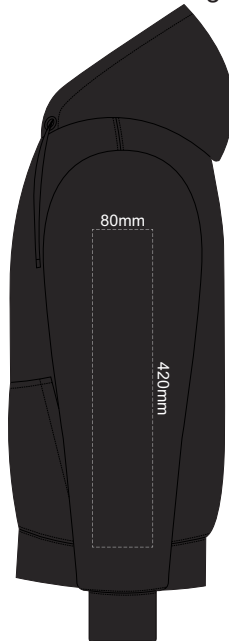

Branding area can be moved **anywhere** within the red line.

BACK XS

Print area can be rotated to best suit.
Branding area can be moved **anywhere** within the red line.

10% of Actual Size
Colourflex Transfer
Faux Embroidery
DigiFlex Transfer

SIDE 1 XS

SIDE 2 XS

10% of Actual Size
Screen Print (3 col max)
Puff Print (One Colour Only)

FRONT SMALL

BACK SMALL

10% of Actual Size
Embroidery

FRONT SMALL

FRONT SMALL

Branding area can be moved **anywhere within the red line.**

10% of Actual Size
Colourflex Transfer
Faux Embroidery
DigiFlex Transfer

BACK SMALL

Print area can be rotated to best suit.
Branding area can be moved **anywhere within the red line.**

10% of Actual Size
Colourflex Transfer
Faux Embroidery
DigiFlex Transfer

SIDE 1 SMALL

SIDE 2 SMALL

10% of Actual Size
Screen Print (3 col max)
Puff Print (One Colour Only)

FRONT MEDIUM

BACK MEDIUM

10% of Actual Size
Embroidery