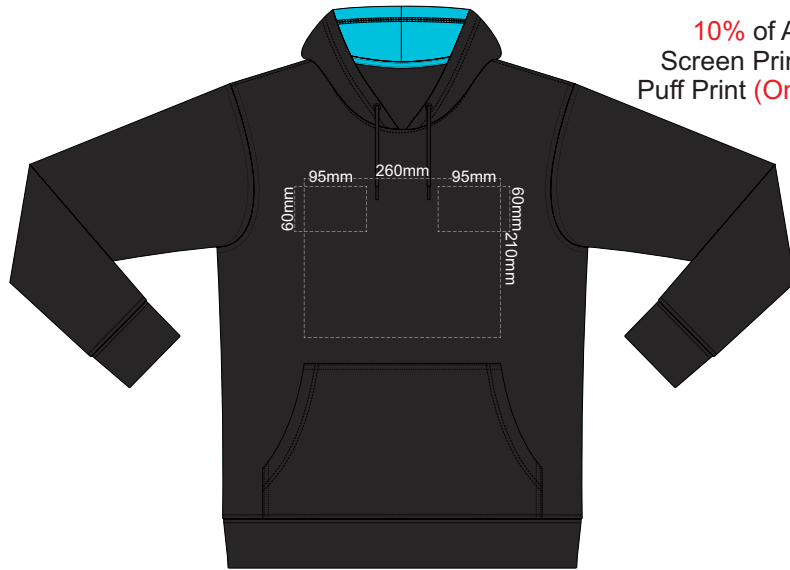

10% of Actual Size
Screen Print (3 col max)
Puff Print (One Colour Only)

FRONT XS

BACK XS

10% of Actual Size
Embroidery

FRONT XS

10% of Actual Size
Colourflex Transfer
Faux Embroidery
DigiFlex Transfer

FRONT XS

Branding area can be moved **anywhere** within the red line.

BACK XS

Print area can be rotated to best suit.
Branding area can be moved **anywhere** within the red line.

10% of Actual Size
Colourflex Transfer
Faux Embroidery
DigiFlex Transfer

SIDE 1 XS

SIDE 2 XS

10% of Actual Size
Screen Print (3 col max)
Puff Print (One Colour Only)

FRONT SMALL

BACK SMALL

10% of Actual Size
Embroidery

FRONT SMALL

FRONT SMALL

Branding area can be moved **anywhere within the red line.**

10% of Actual Size
Colourflex Transfer
Faux Embroidery
DigiFlex Transfer

BACK SMALL

Print area can be rotated to best suit.
Branding area can be moved **anywhere within the red line.**