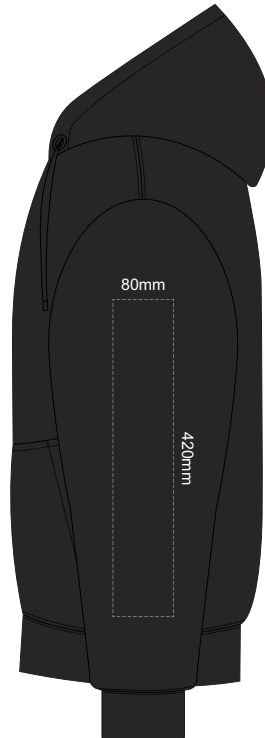

FRONT XL

10% of Actual Size
Colourflex Transfer
Faux Embroidery
DigiFlex Transfer

FRONT XL

Print area can be rotated to best suit.
Branding area can be moved **anywhere within the red line.**

BACK XL

Print area can be rotated to best suit.
Branding area can be moved **anywhere within the red line.**

SIDE 1 XL

SIDE 2 XL

10% of Actual Size
Screen Print (3 col max)
Puff Print (One Colour Only)

FRONT 2XL

BACK 2XL

10% of Actual Size
Embroidery

FRONT 2XL

10% of Actual Size
Colourflex Transfer
Faux Embroidery
DigiFlex Transfer

10% of Actual Size
Colourflex Transfer
Faux Embroidery
DigiFlex Transfer

FRONT 2XL
Print area can be rotated to best suit.
Branding area can be moved **anywhere within the red line.**

BACK 2XL
Print area can be rotated to best suit.
Branding area can be moved **anywhere within the red line.**

SIDE 1 2XL

SIDE 2 2XL

10% of Actual Size
Screen Print (3 col max)
Puff Print (One Colour Only)

FRONT 3XL

BACK 3XL

10% of Actual Size
Embroidery

FRONT 3XL

10% of Actual Size
Colourflex Transfer
Faux Embroidery
DigiFlex Transfer