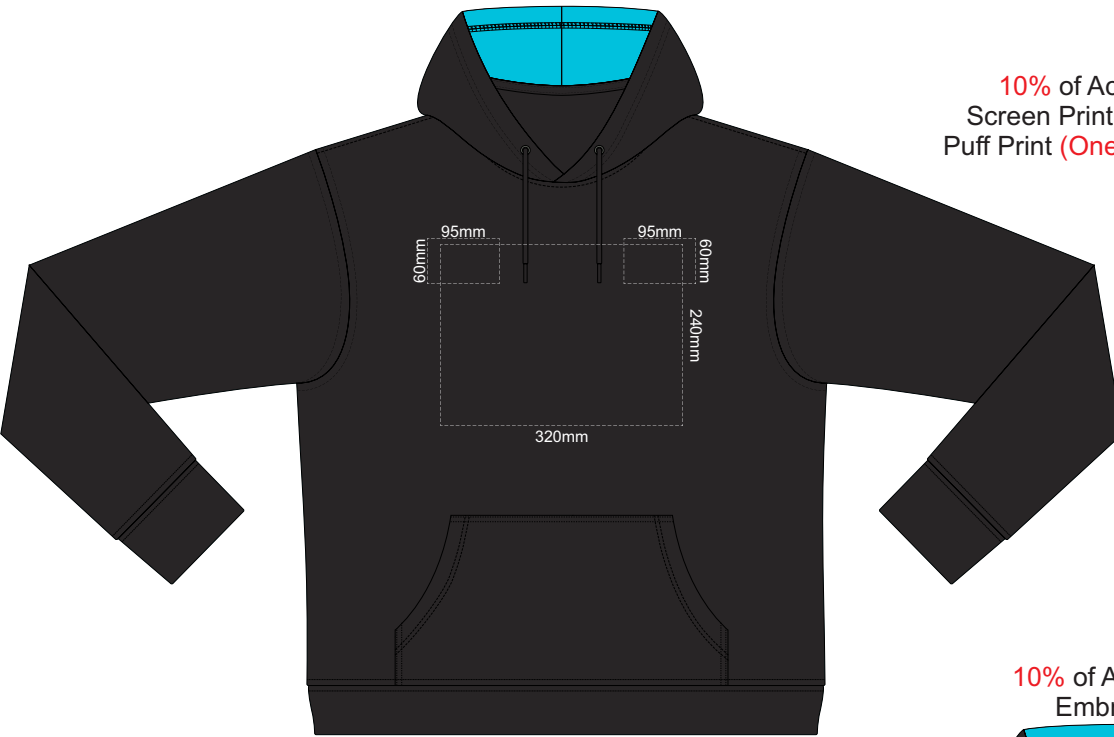

Branding area can be moved **anywhere** within the red line.

BACK XS

Print area can be rotated to best suit.
Branding area can be moved **anywhere** within the red line.

10% of Actual Size
Colourflex Transfer
Faux Embroidery
DigiFlex Transfer

SIDE 1 2XL

SIDE 2 2XL

10% of Actual Size
Screen Print (3 col max)
Puff Print (One Colour Only)

FRONT 3XL

BACK 3XL

10% of Actual Size
Embroidery

FRONT 3XL

10% of Actual Size
Colourflex Transfer
Faux Embroidery
DigiFlex Transfer

FRONT 3XL

Print area can be rotated to best suit.
Branding area can be moved **anywhere within the red line.**

10% of Actual Size
Colourflex Transfer
Faux Embroidery
DigiFlex Transfer

BACK 3XL

Print area can be rotated to best suit.
Branding area can be moved **anywhere within the red line.**

SIDE 1 3XL

SIDE 2 3XL

10% of Actual Size
Screen Print (3 col max)
Puff Print (One Colour Only)

FRONT 4XL

BACK 4XL

10% of Actual Size
Embroidery

FRONT 4XL

10% of Actual Size
Colourflex Transfer
Faux Embroidery
DigiFlex Transfer