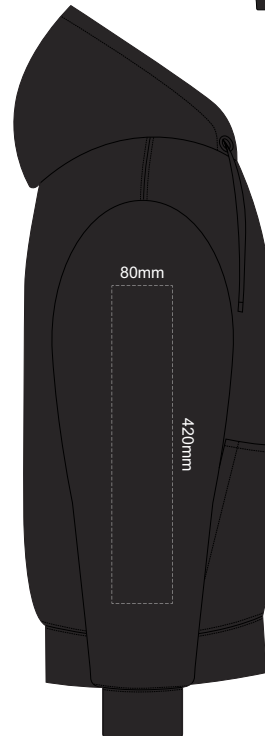

FRONT LARGE

Print area can be rotated to best suit.

Branding area can be moved **anywhere within the red line.**

10% of Actual Size
 Colourflex Transfer
 Faux Embroidery
 DigiFlex Transfer

BACK LARGE

Print area can be rotated to best suit.

Branding area can be moved **anywhere within the red line.**

SIDE 1 LARGE

SIDE 2 LARGE

10% of Actual Size
Screen Print (3 col max)
Puff Print (One Colour Only)

FRONT XL

BACK XL

10% of Actual Size
Embroidery

FRONT XL

10% of Actual Size
Colourflex Transfer
Faux Embroidery
DigiFlex Transfer

FRONT XL

Print area can be rotated to best suit.
Branding area can be moved **anywhere within the red line.**

BACK XL

Print area can be rotated to best suit.
Branding area can be moved **anywhere within the red line.**

SIDE 1 XL

SIDE 2 XL

10% of Actual Size
Screen Print (3 col max)
Puff Print (One Colour Only)

FRONT 2XL

BACK 2XL

10% of Actual Size
Embroidery

FRONT 2XL

10% of Actual Size
Colourflex Transfer
Faux Embroidery
DigiFlex Transfer