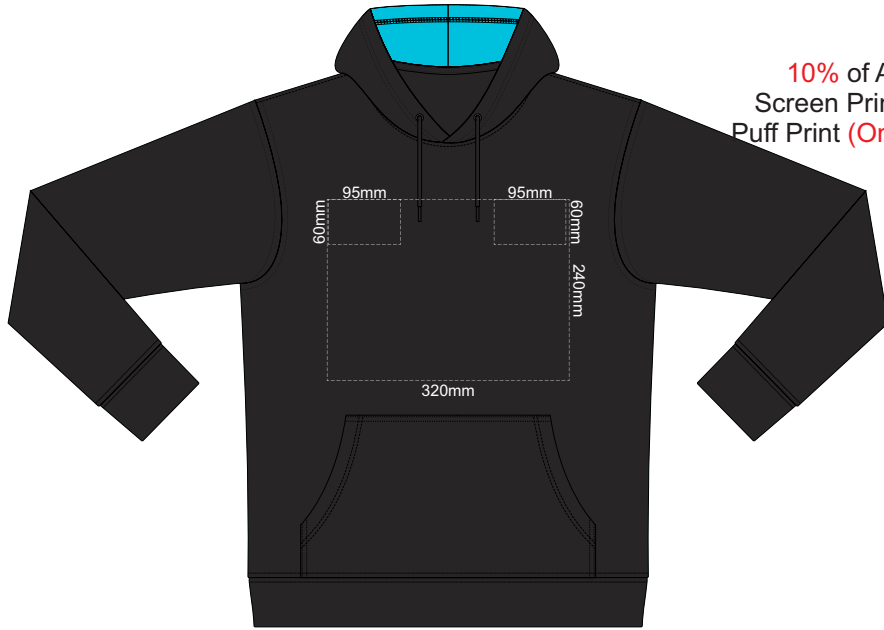

Branding area can be moved **anywhere** within the red line.

BACK XS

Print area can be rotated to best suit.
Branding area can be moved **anywhere** within the red line.

10% of Actual Size
Colourflex Transfer
Faux Embroidery
DigiFlex Transfer

Branding area can be moved **anywhere within the red line.**

10% of Actual Size
Colourflex Transfer
Faux Embroidery
DigiFlex Transfer

BACK SMALL

Print area can be rotated to best suit.
Branding area can be moved **anywhere within the red line.**

10% of Actual Size
Colourflex Transfer
Faux Embroidery
DigiFlex Transfer

SIDE 1 SMALL

SIDE 2 SMALL

10% of Actual Size
Screen Print (3 col max)
Puff Print (One Colour Only)

FRONT MEDIUM

BACK MEDIUM

10% of Actual Size
Embroidery

FRONT MEDIUM

10% of Actual Size
Colourflex Transfer
Faux Embroidery
DigiFlex Transfer

FRONT MEDIUM

Branding area can be moved anywhere within the red line.

BACK MEDIUM

Print area can be rotated to best suit.
Branding area can be moved anywhere within the red line.