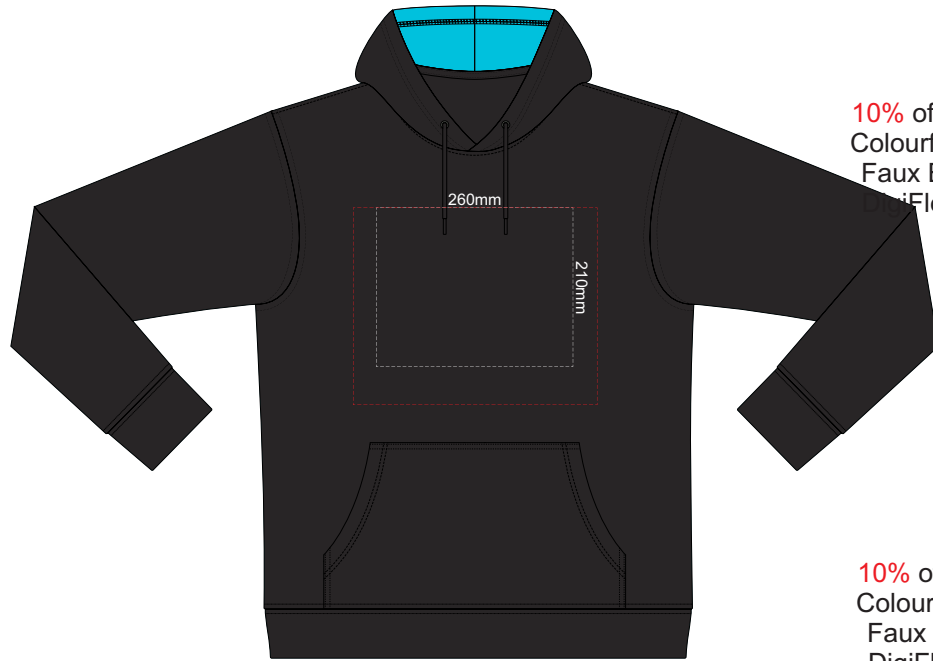

Branding area can be moved **anywhere within the red line.**

10% of Actual Size
Colourflex Transfer
Faux Embroidery
DigiFlex Transfer

BACK SMALL

Print area can be rotated to best suit.
Branding area can be moved **anywhere within the red line.**

FRONT MEDIUM

10% of Actual Size
Colourflex Transfer
Faux Embroidery
DigiFlex Transfer

FRONT MEDIUM

Branding area can be moved anywhere within the red line.

BACK MEDIUM

Print area can be rotated to best suit.
Branding area can be moved anywhere within the red line.

SIDE 1 MEDIUM

SIDE 2 MEDIUM

10% of Actual Size
Screen Print (3 col max)
Puff Print (One Colour Only)

FRONT LARGE

BACK LARGE

10% of Actual Size
Embroidery

FRONT LARGE

10% of Actual Size
 Colourflex Transfer
 Faux Embroidery
 DigiFlex Transfer

FRONT LARGE

Print area can be rotated to best suit.

Branding area can be moved **anywhere within the red line.**

10% of Actual Size
 Colourflex Transfer
 Faux Embroidery
 DigiFlex Transfer

BACK LARGE

Print area can be rotated to best suit.