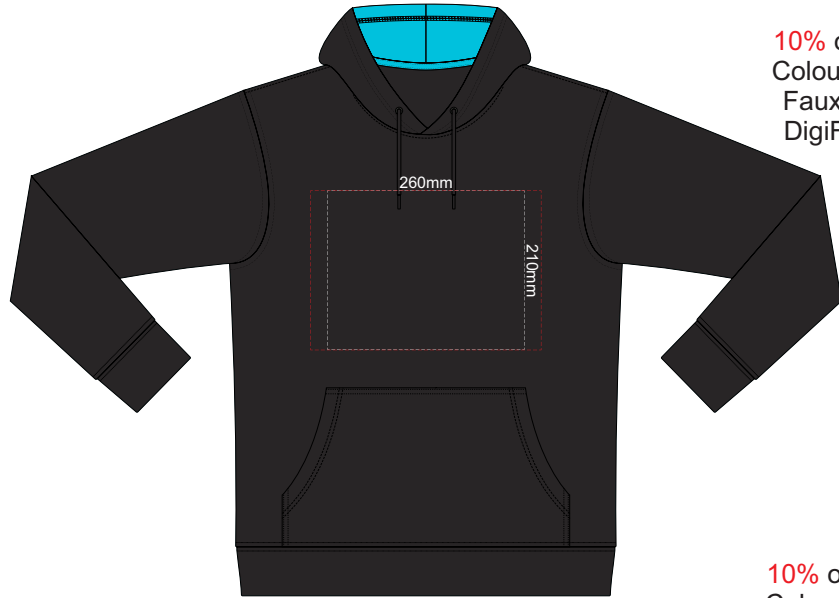

Branding area can be moved **anywhere** within the red line.

BACK XS

Print area can be rotated to best suit.
Branding area can be moved **anywhere** within the red line.

10% of Actual Size
Colourflex Transfer
Faux Embroidery
DigiFlex Transfer

SIDE 1 XS

SIDE 2 XS

10% of Actual Size
Screen Print (3 col max)
Puff Print (One Colour Only)

FRONT SMALL

BACK SMALL

10% of Actual Size
Embroidery

FRONT SMALL

FRONT SMALL

Branding area can be moved **anywhere within the red line.**

10% of Actual Size
Colourflex Transfer
Faux Embroidery
DigiFlex Transfer

BACK SMALL

Print area can be rotated to best suit.
Branding area can be moved **anywhere within the red line.**

10% of Actual Size
Colourflex Transfer
Faux Embroidery
DigiFlex Transfer

SIDE 1 SMALL

SIDE 2 SMALL

10% of Actual Size
Screen Print (3 col max)
Puff Print (One Colour Only)

FRONT MEDIUM

BACK MEDIUM

10% of Actual Size
Embroidery