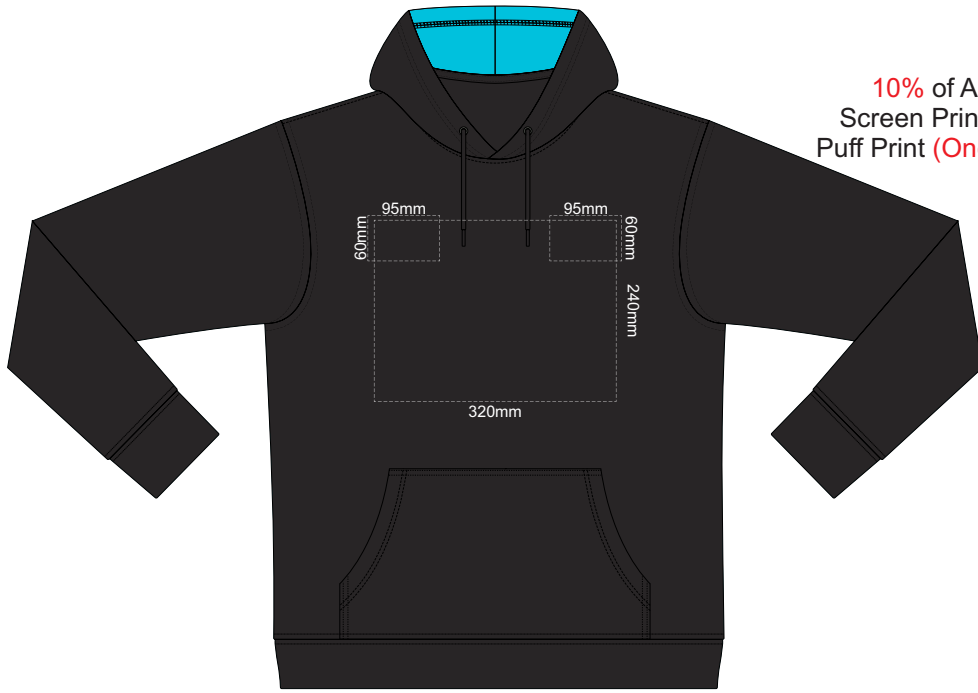

Branding area can be moved **anywhere** within the red line.

BACK XS

Print area can be rotated to best suit.
Branding area can be moved **anywhere** within the red line.

10% of Actual Size
Colourflex Transfer
Faux Embroidery
DigiFlex Transfer

FRONT LARGE

Print area can be rotated to best suit.

Branding area can be moved **anywhere within the red line.**

10% of Actual Size
 Colourflex Transfer
 Faux Embroidery
 DigiFlex Transfer

BACK LARGE

Print area can be rotated to best suit.

Branding area can be moved **anywhere within the red line.**

SIDE 1 LARGE

SIDE 2 LARGE

10% of Actual Size
Screen Print (3 col max)
Puff Print (One Colour Only)

FRONT XL

BACK XL

10% of Actual Size
Embroidery

FRONT XL

10% of Actual Size
Colourflex Transfer
Faux Embroidery
DigiFlex Transfer

FRONT XL

Print area can be rotated to best suit.
Branding area can be moved **anywhere within the red line.**

BACK XL

Print area can be rotated to best suit.
Branding area can be moved **anywhere within the red line.**