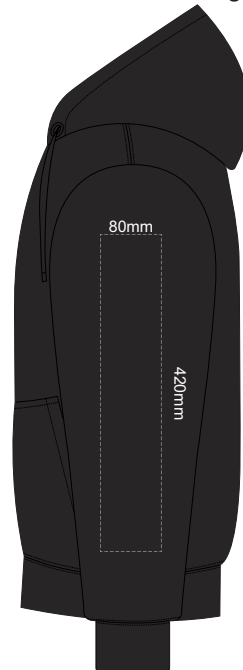

10% of Actual Size
Colourflex Transfer
Faux Embroidery
DigiFlex Transfer

SIDE 1 SMALL

SIDE 2 SMALL

10% of Actual Size
Screen Print (3 col max)
Puff Print (One Colour Only)

FRONT MEDIUM

BACK MEDIUM

10% of Actual Size
Embroidery

FRONT MEDIUM

10% of Actual Size
Colourflex Transfer
Faux Embroidery
DigiFlex Transfer

FRONT MEDIUM

Branding area can be moved anywhere within the red line.

BACK MEDIUM

Print area can be rotated to best suit.
Branding area can be moved anywhere within the red line.

SIDE 1 MEDIUM

SIDE 2 MEDIUM

10% of Actual Size
Screen Print (3 col max)
Puff Print (One Colour Only)

FRONT LARGE

BACK LARGE

10% of Actual Size
Embroidery

FRONT LARGE

10% of Actual Size
 Colourflex Transfer
 Faux Embroidery
 DigiFlex Transfer

FRONT LARGE

Print area can be rotated to best suit.

Branding area can be moved **anywhere within the red line.**

10% of Actual Size
 Colourflex Transfer
 Faux Embroidery
 DigiFlex Transfer

BACK LARGE

Print area can be rotated to best suit.