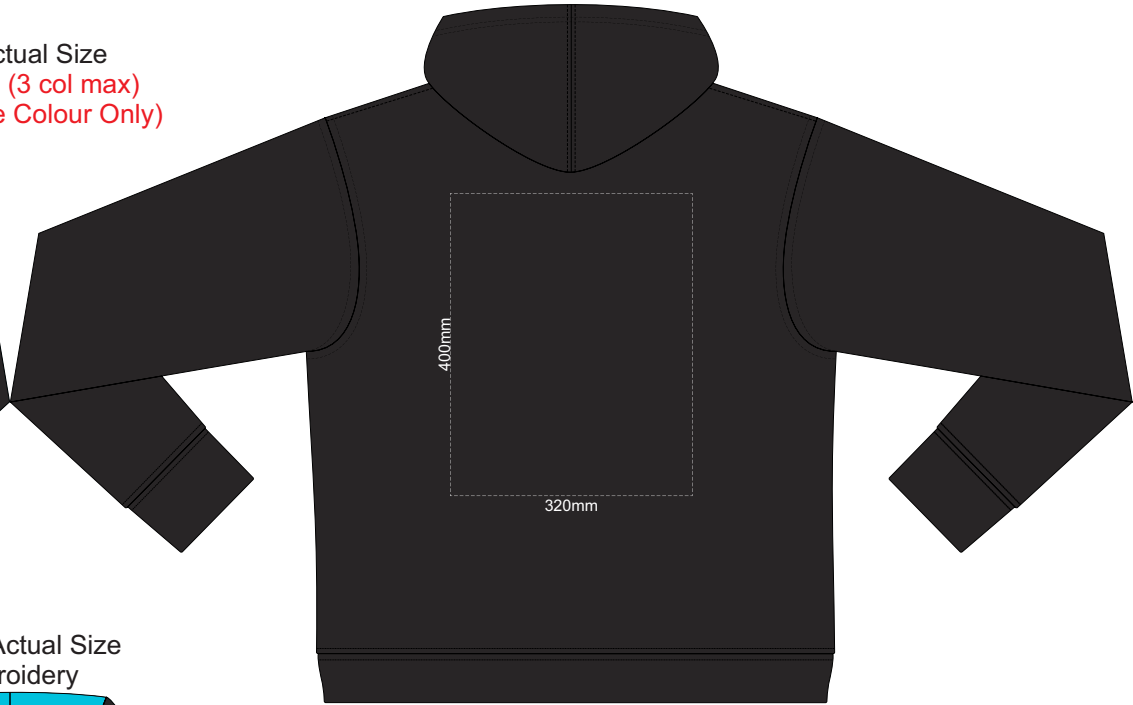

Branding area can be moved **anywhere** within the red line.

BACK XS

Print area can be rotated to best suit.
Branding area can be moved **anywhere** within the red line.

10% of Actual Size
Colourflex Transfer
Faux Embroidery
DigiFlex Transfer

SIDE 1 3XL

SIDE 2 3XL

10% of Actual Size
Screen Print (3 col max)
Puff Print (One Colour Only)

FRONT 4XL

BACK 4XL

10% of Actual Size
Embroidery

FRONT 4XL

10% of Actual Size
Colourflex Transfer
Faux Embroidery
DigiFlex Transfer

SIDE 1 4XL

SIDE 2 4XL