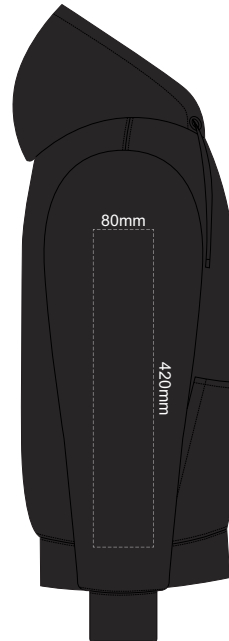

Branding area can be moved **anywhere** within the red line.

BACK XS

Print area can be rotated to best suit.
Branding area can be moved **anywhere** within the red line.

10% of Actual Size
Colourflex Transfer
Faux Embroidery
DigiFlex Transfer

SIDE 1 XS

SIDE 2 XS

10% of Actual Size
Screen Print (3 col max)
Puff Print (One Colour Only)

FRONT SMALL

BACK SMALL

10% of Actual Size
Embroidery

FRONT SMALL

FRONT SMALL

Branding area can be moved **anywhere within the red line.**

10% of Actual Size
Colourflex Transfer
Faux Embroidery
DigiFlex Transfer

BACK SMALL

Print area can be rotated to best suit.
Branding area can be moved **anywhere within the red line.**

10% of Actual Size
Colourflex Transfer
Faux Embroidery
DigiFlex Transfer

SIDE 1 SMALL

SIDE 2 SMALL

10% of Actual Size
Screen Print (3 col max)
Puff Print (One Colour Only)

FRONT MEDIUM

BACK MEDIUM

10% of Actual Size
Embroidery