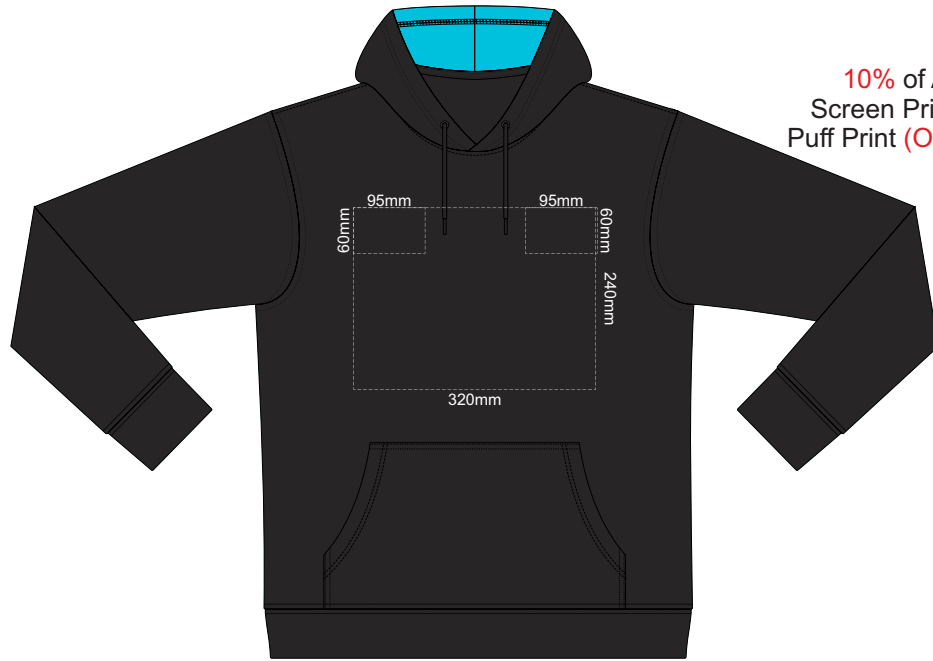

Branding area can be moved **anywhere within the red line.**

10% of Actual Size
Colourflex Transfer
Faux Embroidery
DigiFlex Transfer

BACK SMALL

Print area can be rotated to best suit.
Branding area can be moved **anywhere within the red line.**

10% of Actual Size
Colourflex Transfer
Faux Embroidery
DigiFlex Transfer

SIDE 1 SMALL

SIDE 2 SMALL

10% of Actual Size
Screen Print (3 col max)
Puff Print (One Colour Only)

FRONT MEDIUM

BACK MEDIUM

10% of Actual Size
Embroidery

FRONT MEDIUM

10% of Actual Size
Colourflex Transfer
Faux Embroidery
DigiFlex Transfer

FRONT MEDIUM

Branding area can be moved anywhere within the red line.

BACK MEDIUM

Print area can be rotated to best suit.
Branding area can be moved anywhere within the red line.

SIDE 1 MEDIUM

SIDE 2 MEDIUM

10% of Actual Size
Screen Print (3 col max)
Puff Print (One Colour Only)

FRONT LARGE

BACK LARGE

10% of Actual Size
Embroidery

FRONT LARGE

10% of Actual Size
 Colourflex Transfer
 Faux Embroidery
 DigiFlex Transfer