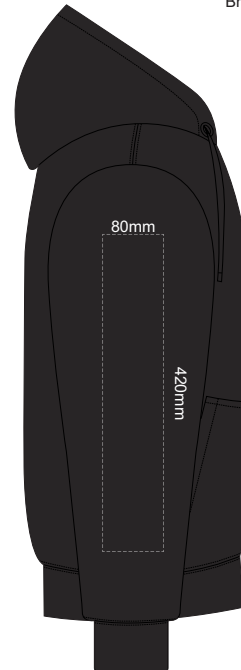

10% of Actual Size
Colourflex Transfer
Faux Embroidery
DigiFlex Transfer

SIDE 1 SMALL

SIDE 2 SMALL

10% of Actual Size
Screen Print (3 col max)
Puff Print (One Colour Only)

FRONT MEDIUM

BACK MEDIUM

10% of Actual Size
Embroidery

FRONT MEDIUM

10% of Actual Size
Colourflex Transfer
Faux Embroidery
DigiFlex Transfer

FRONT MEDIUM

Branding area can be moved anywhere within the red line.

BACK MEDIUM

Print area can be rotated to best suit.
Branding area can be moved anywhere within the red line.

SIDE 1 MEDIUM

SIDE 2 MEDIUM

10% of Actual Size
Screen Print (3 col max)
Puff Print (One Colour Only)

FRONT LARGE

BACK LARGE

10% of Actual Size
Embroidery

FRONT LARGE

10% of Actual Size
 Colourflex Transfer
 Faux Embroidery
 DigiFlex Transfer

FRONT LARGE

Print area can be rotated to best suit.

Branding area can be moved **anywhere within the red line.**

10% of Actual Size
 Colourflex Transfer
 Faux Embroidery
 DigiFlex Transfer

BACK LARGE

Print area can be rotated to best suit.