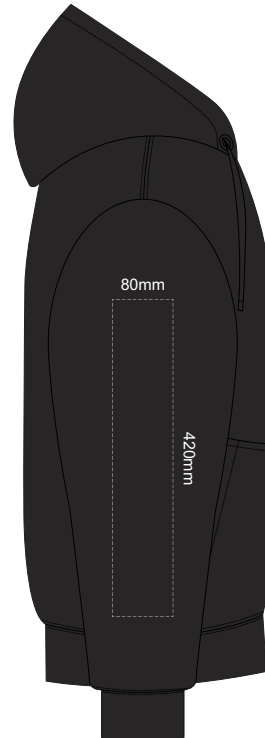

FRONT XL

10% of Actual Size
Colourflex Transfer
Faux Embroidery
DigiFlex Transfer

FRONT XL

Print area can be rotated to best suit.
Branding area can be moved **anywhere within the red line.**

BACK XL

Print area can be rotated to best suit.
Branding area can be moved **anywhere within the red line.**

SIDE 1 XL

SIDE 2 XL

10% of Actual Size
Screen Print (3 col max)
Puff Print (One Colour Only)

FRONT 2XL

BACK 2XL

10% of Actual Size
Embroidery

FRONT 2XL

10% of Actual Size
Colourflex Transfer
Faux Embroidery
DigiFlex Transfer

10% of Actual Size
Colourflex Transfer
Faux Embroidery
DigiFlex Transfer

FRONT 2XL
Print area can be rotated to best suit.
Branding area can be moved **anywhere within the red line.**

BACK 2XL
Print area can be rotated to best suit.
Branding area can be moved **anywhere within the red line.**

SIDE 1 2XL

SIDE 2 2XL

10% of Actual Size
Screen Print (3 col max)
Puff Print (One Colour Only)

FRONT 3XL

BACK 3XL

10% of Actual Size
Embroidery

FRONT 3XL

10% of Actual Size
Colourflex Transfer
Faux Embroidery
DigiFlex Transfer