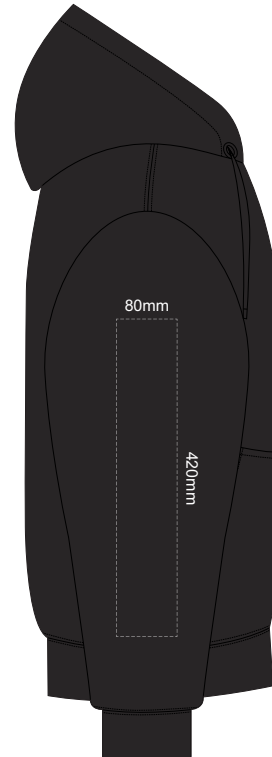

Branding area can be moved **anywhere** within the red line.

BACK XS

Print area can be rotated to best suit.
Branding area can be moved **anywhere** within the red line.

10% of Actual Size
Colourflex Transfer
Faux Embroidery
DigiFlex Transfer

SIDE 1 3XL

SIDE 2 3XL

10% of Actual Size
Screen Print (3 col max)
Puff Print (One Colour Only)

FRONT 4XL

BACK 4XL

10% of Actual Size
Embroidery

FRONT 4XL

10% of Actual Size
Colourflex Transfer
Faux Embroidery
DigiFlex Transfer

10% of Actual Size
Colourflex Transfer
Faux Embroidery
DigiFlex Transfer

FRONT 4XL

Print area can be rotated to best suit.
Branding area can be moved **anywhere within the red line.**

BACK 4XL

Print area can be rotated to best suit.
Branding area can be moved **anywhere within the red line.**

SIDE 1 4XL

SIDE 2 4XL