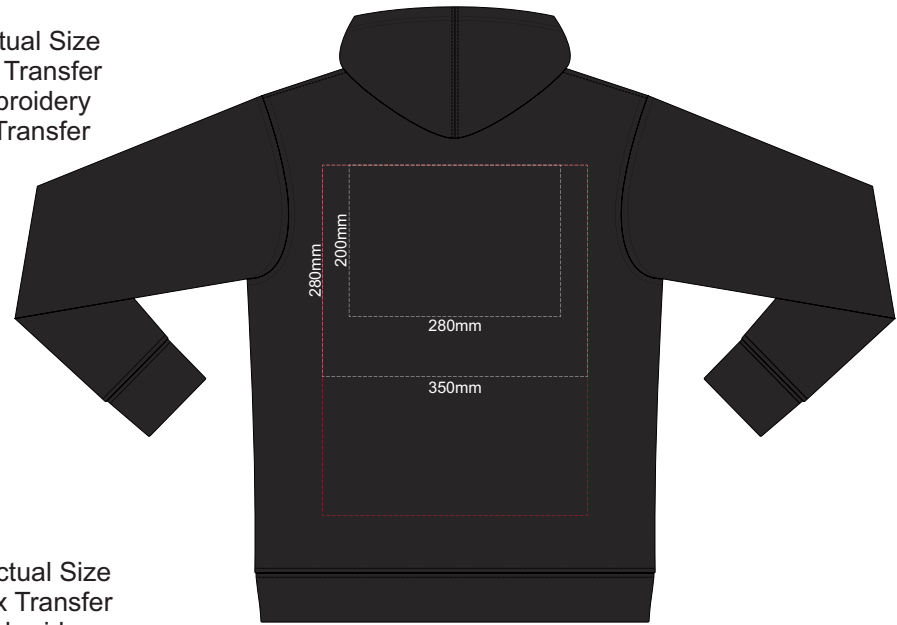

Branding area can be moved **anywhere within the red line.**

10% of Actual Size
Colourflex Transfer
Faux Embroidery
DigiFlex Transfer

BACK SMALL

Print area can be rotated to best suit.
Branding area can be moved **anywhere within the red line.**

10% of Actual Size
Colourflex Transfer
Faux Embroidery
DigiFlex Transfer

SIDE 1 SMALL

SIDE 2 SMALL

10% of Actual Size
Screen Print (3 col max)
Puff Print (One Colour Only)

FRONT MEDIUM

BACK MEDIUM

10% of Actual Size
Embroidery

FRONT MEDIUM

10% of Actual Size
Colourflex Transfer
Faux Embroidery
DigiFlex Transfer

FRONT MEDIUM

Branding area can be moved anywhere within the red line.

BACK MEDIUM

Print area can be rotated to best suit.
Branding area can be moved anywhere within the red line.

FRONT LARGE

Print area can be rotated to best suit.

Branding area can be moved **anywhere within the red line.**

10% of Actual Size
 Colourflex Transfer
 Faux Embroidery
 DigiFlex Transfer

BACK LARGE

Print area can be rotated to best suit.