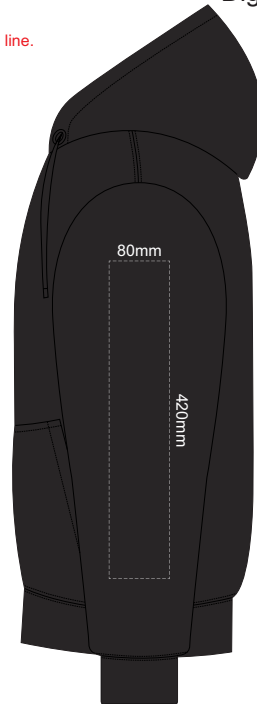

FRONT MEDIUM

10% of Actual Size
Colourflex Transfer
Faux Embroidery
DigiFlex Transfer

FRONT MEDIUM

Branding area can be moved anywhere within the red line.

BACK MEDIUM

Print area can be rotated to best suit.
Branding area can be moved anywhere within the red line.

SIDE 1 MEDIUM

SIDE 2 MEDIUM

10% of Actual Size
Screen Print (3 col max)
Puff Print (One Colour Only)

FRONT LARGE

BACK LARGE

10% of Actual Size
Embroidery

FRONT LARGE

10% of Actual Size
 Colourflex Transfer
 Faux Embroidery
 DigiFlex Transfer

FRONT LARGE

Print area can be rotated to best suit.

Branding area can be moved **anywhere within the red line.**

10% of Actual Size
 Colourflex Transfer
 Faux Embroidery
 DigiFlex Transfer

BACK LARGE

Print area can be rotated to best suit.

Branding area can be moved **anywhere within the red line.**

SIDE 1 LARGE

SIDE 2 LARGE

10% of Actual Size
Screen Print (3 col max)
Puff Print (One Colour Only)

FRONT XL

BACK XL

10% of Actual Size
Embroidery