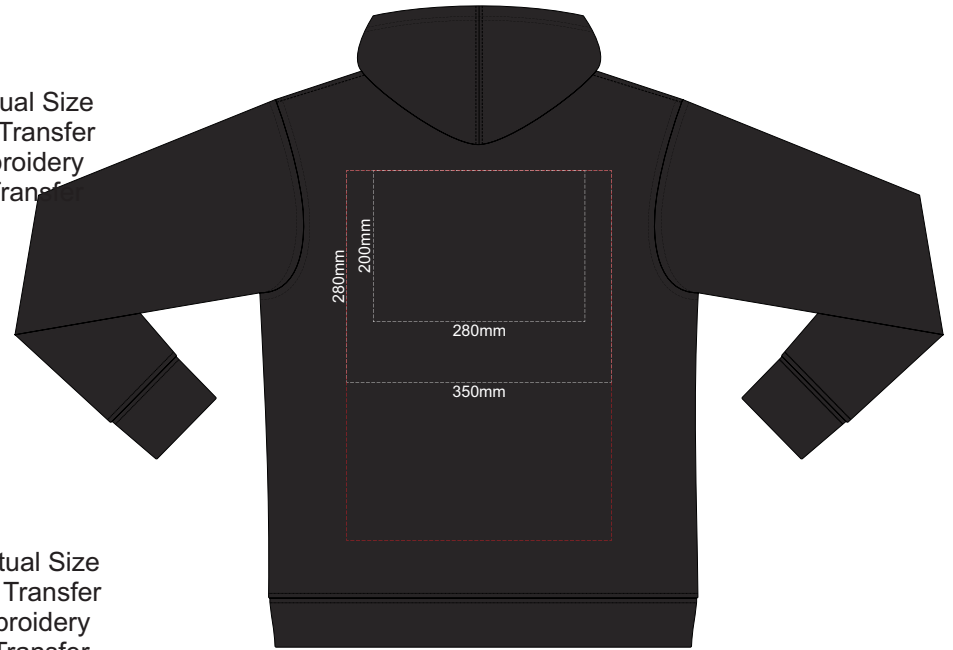

Branding area can be moved **anywhere within the red line.**

10% of Actual Size
Colourflex Transfer
Faux Embroidery
DigiFlex Transfer

BACK SMALL

Print area can be rotated to best suit.
Branding area can be moved **anywhere within the red line.**

FRONT MEDIUM

10% of Actual Size
Colourflex Transfer
Faux Embroidery
DigiFlex Transfer

FRONT MEDIUM

Branding area can be moved anywhere within the red line.

BACK MEDIUM

Print area can be rotated to best suit.
Branding area can be moved anywhere within the red line.

SIDE 1 MEDIUM

SIDE 2 MEDIUM

10% of Actual Size
Screen Print (3 col max)
Puff Print (One Colour Only)

FRONT LARGE

BACK LARGE

10% of Actual Size
Embroidery

FRONT LARGE

10% of Actual Size
 Colourflex Transfer
 Faux Embroidery
 DigiFlex Transfer

FRONT LARGE

Print area can be rotated to best suit.

Branding area can be moved **anywhere within the red line.**

10% of Actual Size
 Colourflex Transfer
 Faux Embroidery
 DigiFlex Transfer

BACK LARGE

Print area can be rotated to best suit.