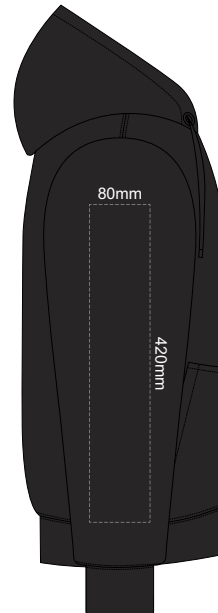

10% of Actual Size
Screen Print (3 col max)
Puff Print (One Colour Only)

FRONT XS

BACK XS

10% of Actual Size
Embroidery

FRONT XS

10% of Actual Size
Colourflex Transfer
Faux Embroidery
DigiFlex Transfer

FRONT XS

Branding area can be moved **anywhere** within the red line.

BACK XS

Print area can be rotated to best suit.
Branding area can be moved **anywhere** within the red line.

10% of Actual Size
Colourflex Transfer
Faux Embroidery
DigiFlex Transfer

SIDE 1 XS

SIDE 2 XS

10% of Actual Size
Screen Print (3 col max)
Puff Print (One Colour Only)

FRONT SMALL

BACK SMALL

10% of Actual Size
Embroidery

FRONT SMALL

FRONT SMALL

Branding area can be moved **anywhere within the red line.**

10% of Actual Size
Colourflex Transfer
Faux Embroidery
DigiFlex Transfer

BACK SMALL

Print area can be rotated to best suit.
Branding area can be moved **anywhere within the red line.**