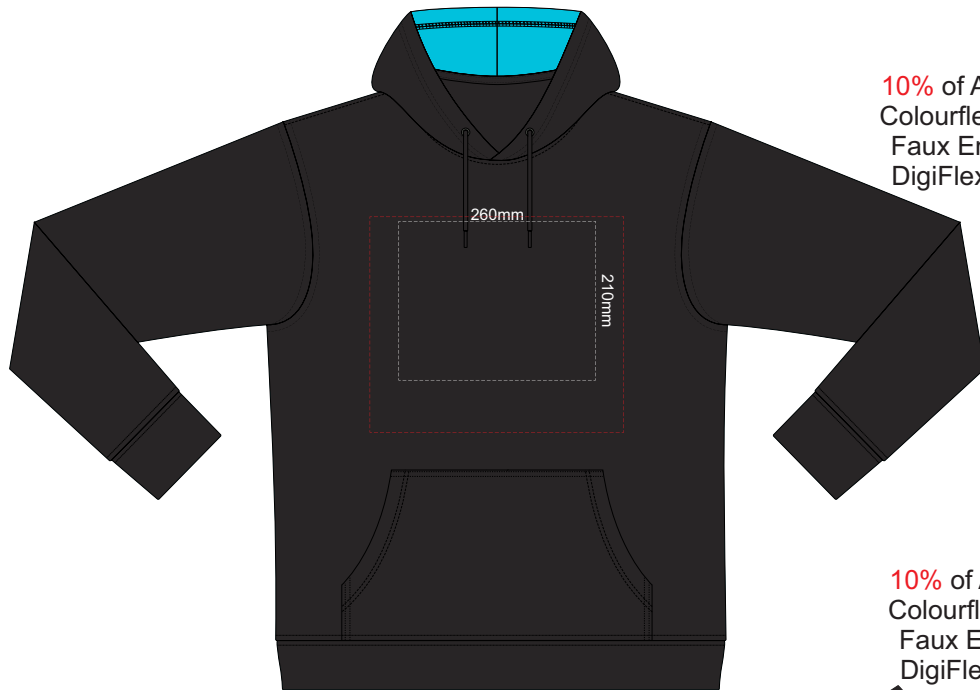

Branding area can be moved **anywhere** within the red line.

BACK XS

Print area can be rotated to best suit.
Branding area can be moved **anywhere** within the red line.

10% of Actual Size
Colourflex Transfer
Faux Embroidery
DigiFlex Transfer

FRONT LARGE

Print area can be rotated to best suit.

Branding area can be moved **anywhere within the red line.**

10% of Actual Size
 Colourflex Transfer
 Faux Embroidery
 DigiFlex Transfer

BACK LARGE

Print area can be rotated to best suit.

Branding area can be moved **anywhere within the red line.**

SIDE 1 LARGE

SIDE 2 LARGE

10% of Actual Size
Screen Print (3 col max)
Puff Print (One Colour Only)

FRONT XL

BACK XL

10% of Actual Size
Embroidery

FRONT XL

10% of Actual Size
Colourflex Transfer
Faux Embroidery
DigiFlex Transfer

FRONT XL

Print area can be rotated to best suit.
Branding area can be moved **anywhere within the red line.**

BACK XL

Print area can be rotated to best suit.
Branding area can be moved **anywhere within the red line.**