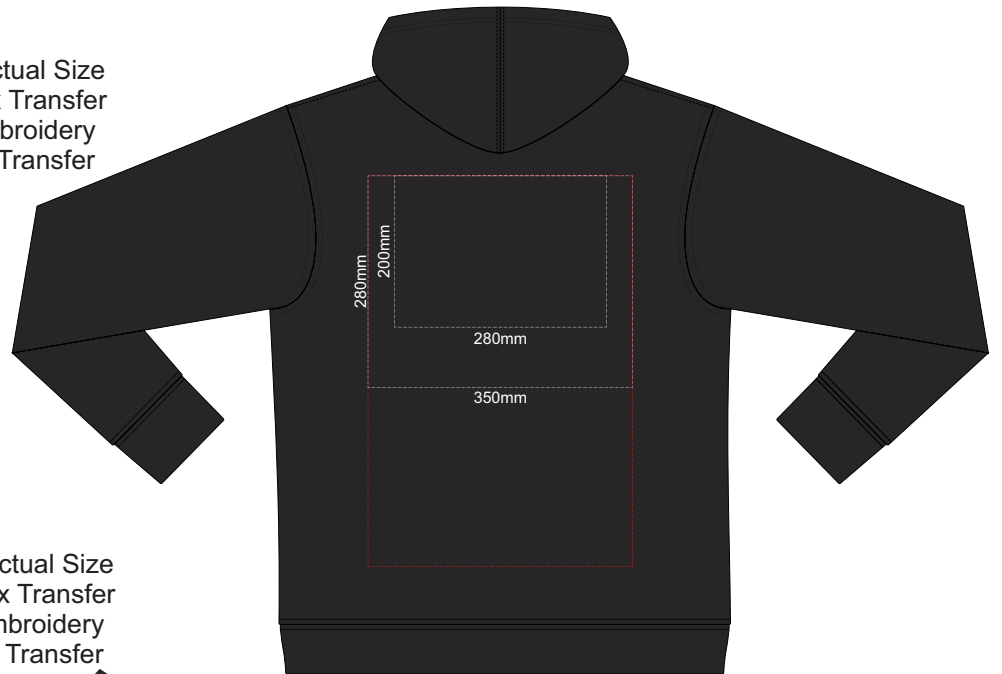

FRONT LARGE

Print area can be rotated to best suit.

Branding area can be moved **anywhere within the red line.**

10% of Actual Size
 Colourflex Transfer
 Faux Embroidery
 DigiFlex Transfer

BACK LARGE

Print area can be rotated to best suit.

Branding area can be moved **anywhere within the red line.**

SIDE 1 LARGE

SIDE 2 LARGE

10% of Actual Size
Screen Print (3 col max)
Puff Print (One Colour Only)

FRONT XL

BACK XL

10% of Actual Size
Embroidery

FRONT XL

10% of Actual Size
Colourflex Transfer
Faux Embroidery
DigiFlex Transfer

FRONT XL

Print area can be rotated to best suit.
Branding area can be moved **anywhere within the red line.**

BACK XL

Print area can be rotated to best suit.
Branding area can be moved **anywhere within the red line.**

SIDE 1 XL

SIDE 2 XL

10% of Actual Size
Screen Print (3 col max)
Puff Print (One Colour Only)

FRONT 2XL

BACK 2XL

10% of Actual Size
Embroidery

FRONT 2XL

10% of Actual Size
Colourflex Transfer
Faux Embroidery
DigiFlex Transfer