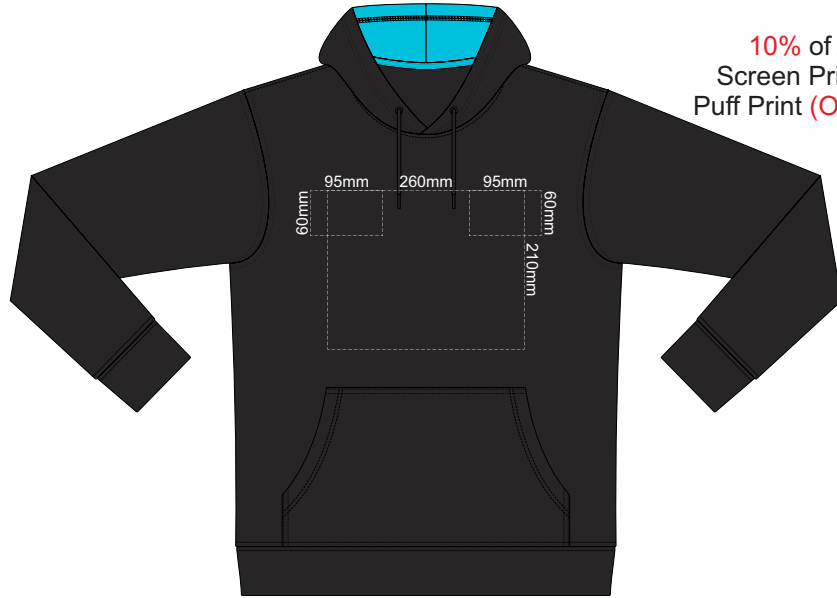

10% of Actual Size
Screen Print (3 col max)
Puff Print (One Colour Only)

FRONT XS

BACK XS

10% of Actual Size
Embroidery

FRONT XS

10% of Actual Size
Colourflex Transfer
Faux Embroidery
DigiFlex Transfer

FRONT XS

Branding area can be moved **anywhere** within the red line.

BACK XS

Print area can be rotated to best suit.
Branding area can be moved **anywhere** within the red line.

10% of Actual Size
Colourflex Transfer
Faux Embroidery
DigiFlex Transfer

SIDE 1 XS

SIDE 2 XS

10% of Actual Size
Screen Print (3 col max)
Puff Print (One Colour Only)

FRONT SMALL

BACK SMALL

10% of Actual Size
Embroidery

FRONT SMALL

FRONT SMALL

Branding area can be moved **anywhere within the red line.**

10% of Actual Size
Colourflex Transfer
Faux Embroidery
DigiFlex Transfer

BACK SMALL

Print area can be rotated to best suit.
Branding area can be moved **anywhere within the red line.**