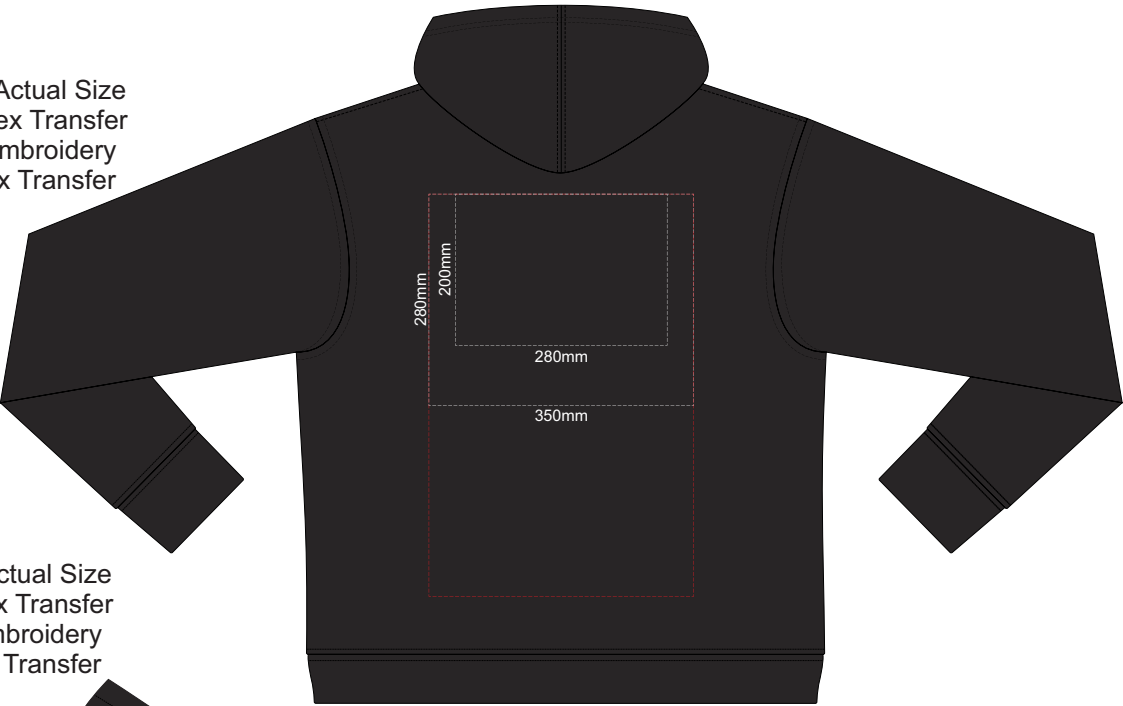

Branding area can be moved **anywhere** within the red line.

BACK XS

Print area can be rotated to best suit.
Branding area can be moved **anywhere** within the red line.

10% of Actual Size
Colourflex Transfer
Faux Embroidery
DigiFlex Transfer

FRONT 3XL

Print area can be rotated to best suit.
Branding area can be moved **anywhere within the red line.**

10% of Actual Size
Colourflex Transfer
Faux Embroidery
DigiFlex Transfer

BACK 3XL

Print area can be rotated to best suit.
Branding area can be moved **anywhere within the red line.**

SIDE 1 3XL

SIDE 2 3XL

10% of Actual Size
Screen Print (3 col max)
Puff Print (One Colour Only)

FRONT 4XL

BACK 4XL

10% of Actual Size
Embroidery

FRONT 4XL

10% of Actual Size
Colourflex Transfer
Faux Embroidery
DigiFlex Transfer

SIDE 1 4XL

SIDE 2 4XL