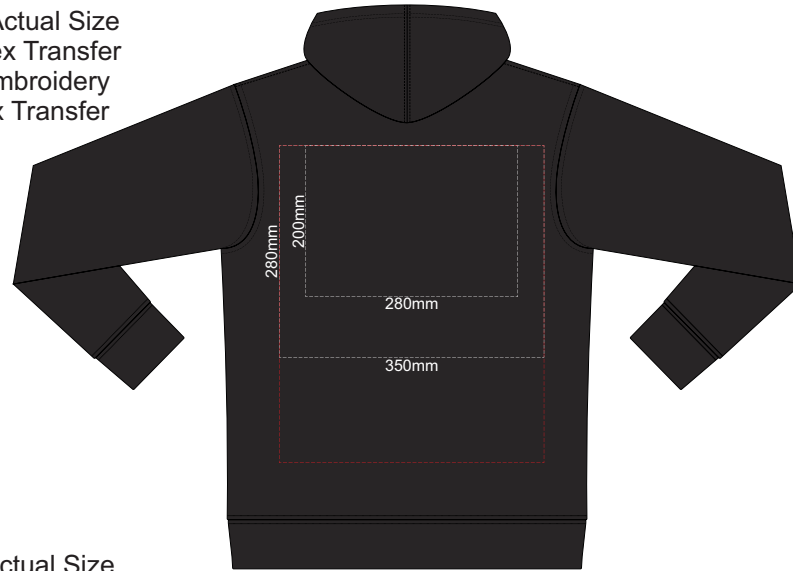

10% of Actual Size
Screen Print (3 col max)
Puff Print (One Colour Only)

FRONT XS

BACK XS

10% of Actual Size
Embroidery

FRONT XS

10% of Actual Size
Colourflex Transfer
Faux Embroidery
DigiFlex Transfer

FRONT XS

Branding area can be moved **anywhere** within the red line.

BACK XS

Print area can be rotated to best suit.
Branding area can be moved **anywhere** within the red line.

10% of Actual Size
Colourflex Transfer
Faux Embroidery
DigiFlex Transfer

SIDE 1 XS

SIDE 2 XS

10% of Actual Size
Screen Print (3 col max)
Puff Print (One Colour Only)

FRONT SMALL

BACK SMALL

10% of Actual Size
Embroidery

FRONT SMALL

FRONT SMALL

Branding area can be moved **anywhere within the red line.**

10% of Actual Size
Colourflex Transfer
Faux Embroidery
DigiFlex Transfer

BACK SMALL

Print area can be rotated to best suit.
Branding area can be moved **anywhere within the red line.**