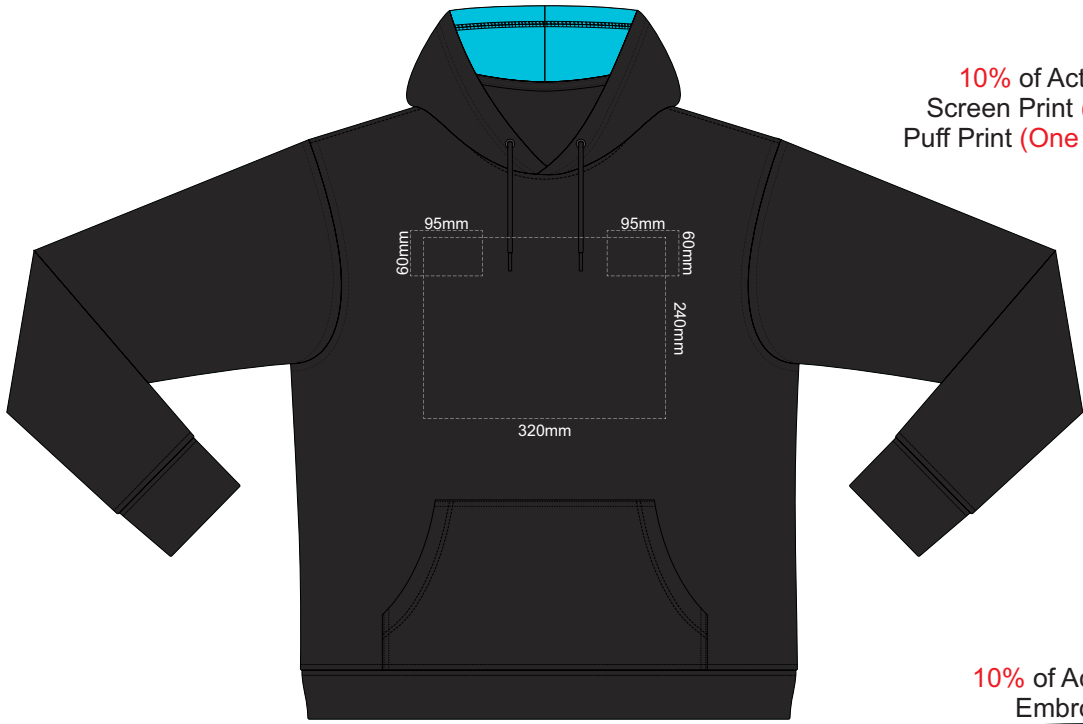

Branding area can be moved **anywhere** within the red line.

BACK XS

Print area can be rotated to best suit.
Branding area can be moved **anywhere** within the red line.

10% of Actual Size
Colourflex Transfer
Faux Embroidery
DigiFlex Transfer

SIDE 1 XL

SIDE 2 XL

10% of Actual Size
Screen Print (3 col max)
Puff Print (One Colour Only)

FRONT 2XL

BACK 2XL

10% of Actual Size
Embroidery

FRONT 2XL

10% of Actual Size
Colourflex Transfer
Faux Embroidery
DigiFlex Transfer

10% of Actual Size
Colourflex Transfer
Faux Embroidery
DigiFlex Transfer

FRONT 2XL
Print area can be rotated to best suit.
Branding area can be moved **anywhere within the red line.**

BACK 2XL
Print area can be rotated to best suit.
Branding area can be moved **anywhere within the red line.**

SIDE 1 2XL

SIDE 2 2XL

10% of Actual Size
Screen Print (3 col max)
Puff Print (One Colour Only)

FRONT 3XL

BACK 3XL

10% of Actual Size
Embroidery

FRONT 3XL

10% of Actual Size
Colourflex Transfer
Faux Embroidery
DigiFlex Transfer