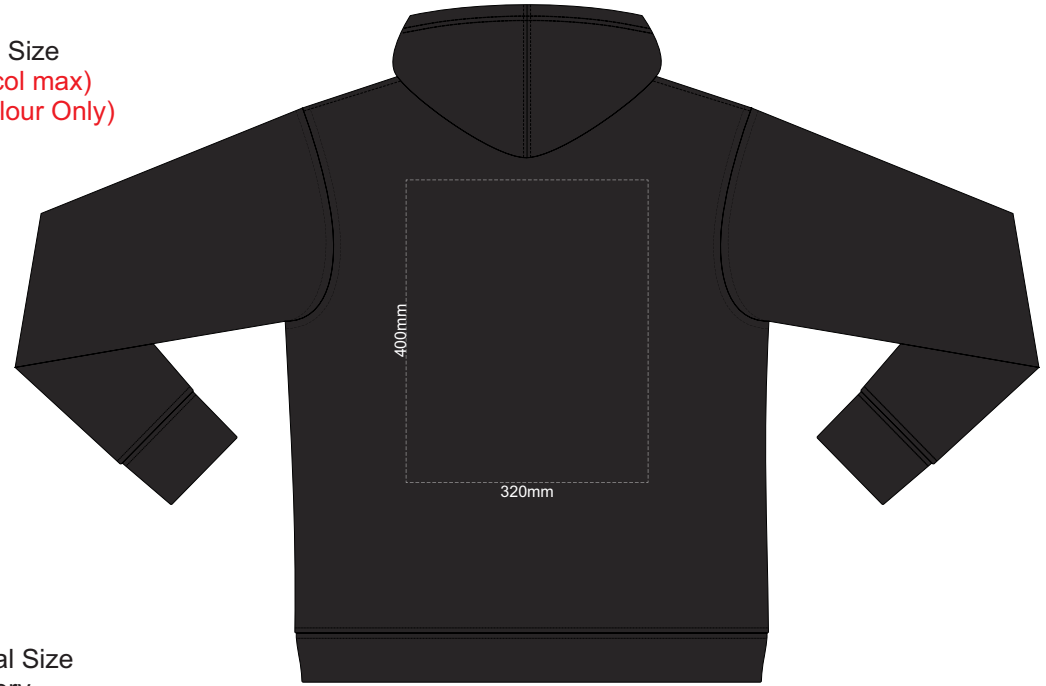

FRONT XL

10% of Actual Size
Colourflex Transfer
Faux Embroidery
DigiFlex Transfer

FRONT XL

Print area can be rotated to best suit.
Branding area can be moved **anywhere within the red line.**

BACK XL

Print area can be rotated to best suit.
Branding area can be moved **anywhere within the red line.**

SIDE 1 XL

SIDE 2 XL

10% of Actual Size
Screen Print (3 col max)
Puff Print (One Colour Only)

FRONT 2XL

BACK 2XL

10% of Actual Size
Embroidery

FRONT 2XL

10% of Actual Size
Colourflex Transfer
Faux Embroidery
DigiFlex Transfer

10% of Actual Size
Colourflex Transfer
Faux Embroidery
DigiFlex Transfer

FRONT 2XL
Print area can be rotated to best suit.
Branding area can be moved **anywhere within the red line.**

BACK 2XL
Print area can be rotated to best suit.
Branding area can be moved **anywhere within the red line.**