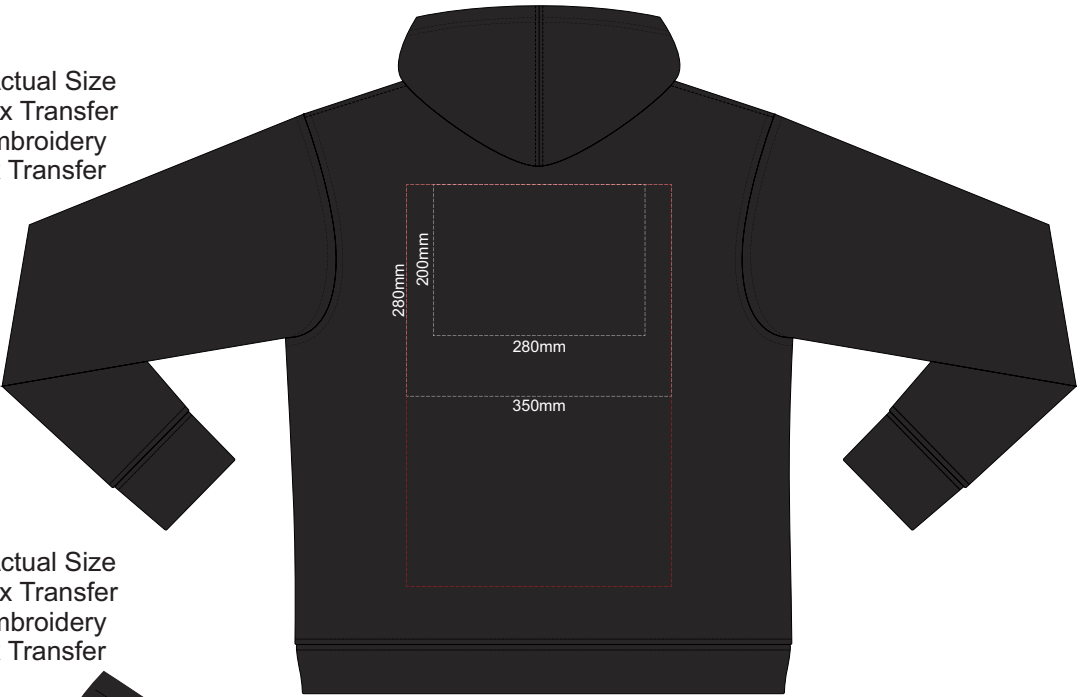

Branding area can be moved **anywhere** within the red line.

BACK XS

Print area can be rotated to best suit.
Branding area can be moved **anywhere** within the red line.

10% of Actual Size
Colourflex Transfer
Faux Embroidery
DigiFlex Transfer

10% of Actual Size
Colourflex Transfer
Faux Embroidery
DigiFlex Transfer

FRONT 2XL
Print area can be rotated to best suit.
Branding area can be moved **anywhere within the red line.**

BACK 2XL
Print area can be rotated to best suit.
Branding area can be moved **anywhere within the red line.**

SIDE 1 2XL

SIDE 2 2XL

10% of Actual Size
Screen Print (3 col max)
Puff Print (One Colour Only)

FRONT 3XL

BACK 3XL

10% of Actual Size
Embroidery

FRONT 3XL

10% of Actual Size
Colourflex Transfer
Faux Embroidery
DigiFlex Transfer

FRONT 3XL

Print area can be rotated to best suit.
Branding area can be moved **anywhere within the red line.**

10% of Actual Size
Colourflex Transfer
Faux Embroidery
DigiFlex Transfer

BACK 3XL

Print area can be rotated to best suit.
Branding area can be moved **anywhere within the red line.**