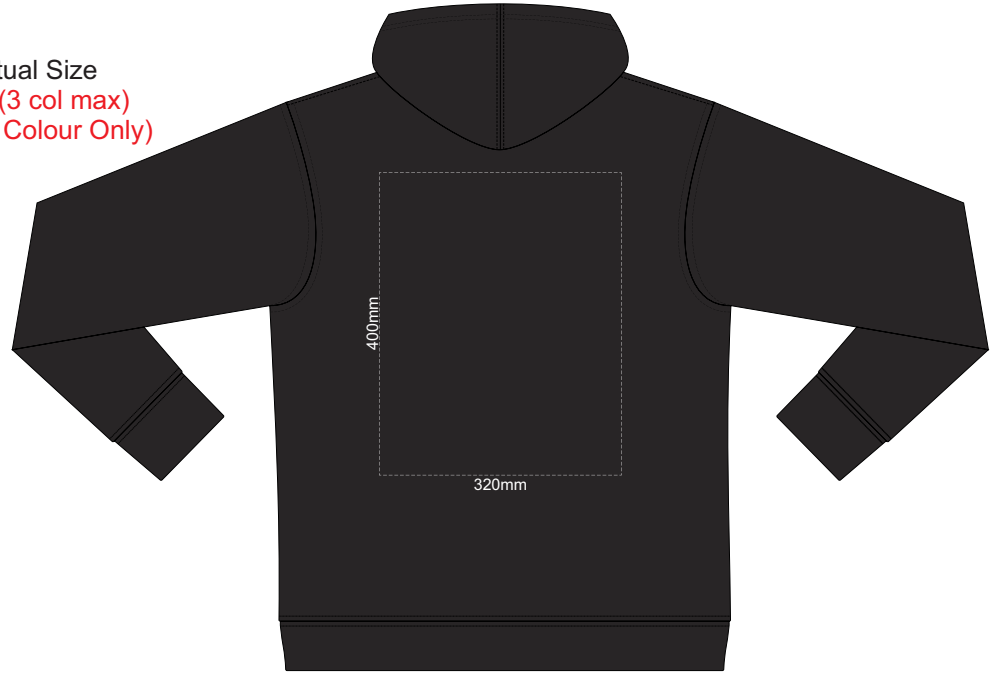

FRONT LARGE

Print area can be rotated to best suit.

Branding area can be moved **anywhere within the red line.**

10% of Actual Size
 Colourflex Transfer
 Faux Embroidery
 DigiFlex Transfer

BACK LARGE

Print area can be rotated to best suit.

Branding area can be moved **anywhere within the red line.**

SIDE 1 LARGE

SIDE 2 LARGE

10% of Actual Size
Screen Print (3 col max)
Puff Print (One Colour Only)

FRONT XL

BACK XL

10% of Actual Size
Embroidery

FRONT XL

10% of Actual Size
Colourflex Transfer
Faux Embroidery
DigiFlex Transfer

FRONT XL

Print area can be rotated to best suit.
Branding area can be moved **anywhere within the red line.**

BACK XL

Print area can be rotated to best suit.
Branding area can be moved **anywhere within the red line.**