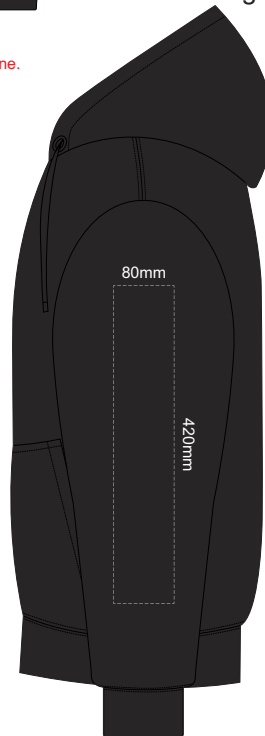

FRONT LARGE

Print area can be rotated to best suit.

Branding area can be moved **anywhere within the red line.**

10% of Actual Size
 Colourflex Transfer
 Faux Embroidery
 DigiFlex Transfer

BACK LARGE

Print area can be rotated to best suit.

Branding area can be moved **anywhere within the red line.**

SIDE 1 LARGE

SIDE 2 LARGE

10% of Actual Size
Screen Print (3 col max)
Puff Print (One Colour Only)

FRONT XL

BACK XL

10% of Actual Size
Embroidery

FRONT XL

10% of Actual Size
Colourflex Transfer
Faux Embroidery
DigiFlex Transfer

FRONT XL

Print area can be rotated to best suit.
Branding area can be moved **anywhere within the red line.**

BACK XL

Print area can be rotated to best suit.
Branding area can be moved **anywhere within the red line.**

SIDE 1 XL

SIDE 2 XL

10% of Actual Size
Screen Print (3 col max)
Puff Print (One Colour Only)

FRONT 2XL

BACK 2XL

10% of Actual Size
Embroidery

FRONT 2XL

10% of Actual Size
Colourflex Transfer
Faux Embroidery
DigiFlex Transfer