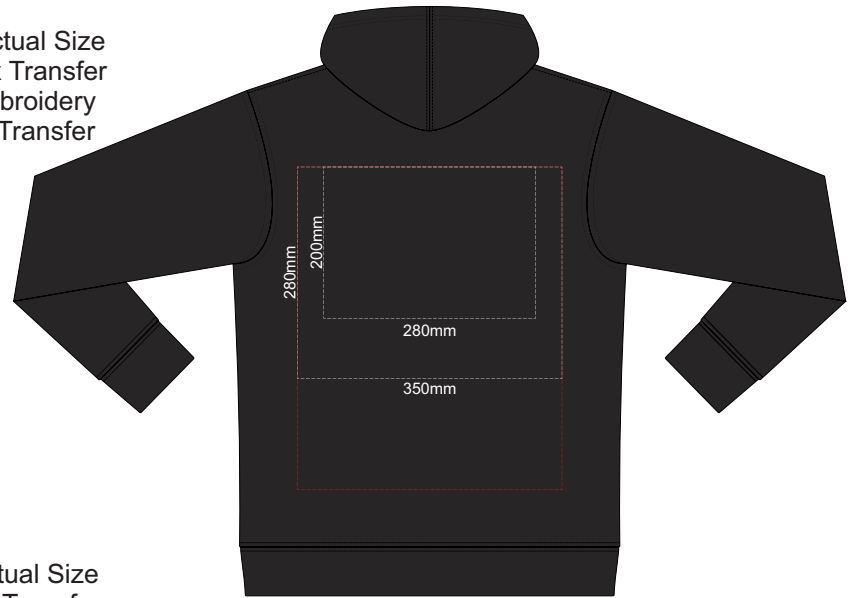

Branding area can be moved **anywhere** within the red line.

BACK XS

Print area can be rotated to best suit.
Branding area can be moved **anywhere** within the red line.

10% of Actual Size
Colourflex Transfer
Faux Embroidery
DigiFlex Transfer

SIDE 1 XS

SIDE 2 XS

10% of Actual Size
Screen Print (3 col max)
Puff Print (One Colour Only)

FRONT SMALL

BACK SMALL

10% of Actual Size
Embroidery

FRONT SMALL

FRONT SMALL

Branding area can be moved **anywhere within the red line.**

10% of Actual Size
Colourflex Transfer
Faux Embroidery
DigiFlex Transfer

BACK SMALL

Print area can be rotated to best suit.
Branding area can be moved **anywhere within the red line.**

10% of Actual Size
Colourflex Transfer
Faux Embroidery
DigiFlex Transfer

SIDE 1 SMALL

SIDE 2 SMALL

10% of Actual Size
Screen Print (3 col max)
Puff Print (One Colour Only)

FRONT MEDIUM

BACK MEDIUM

10% of Actual Size
Embroidery