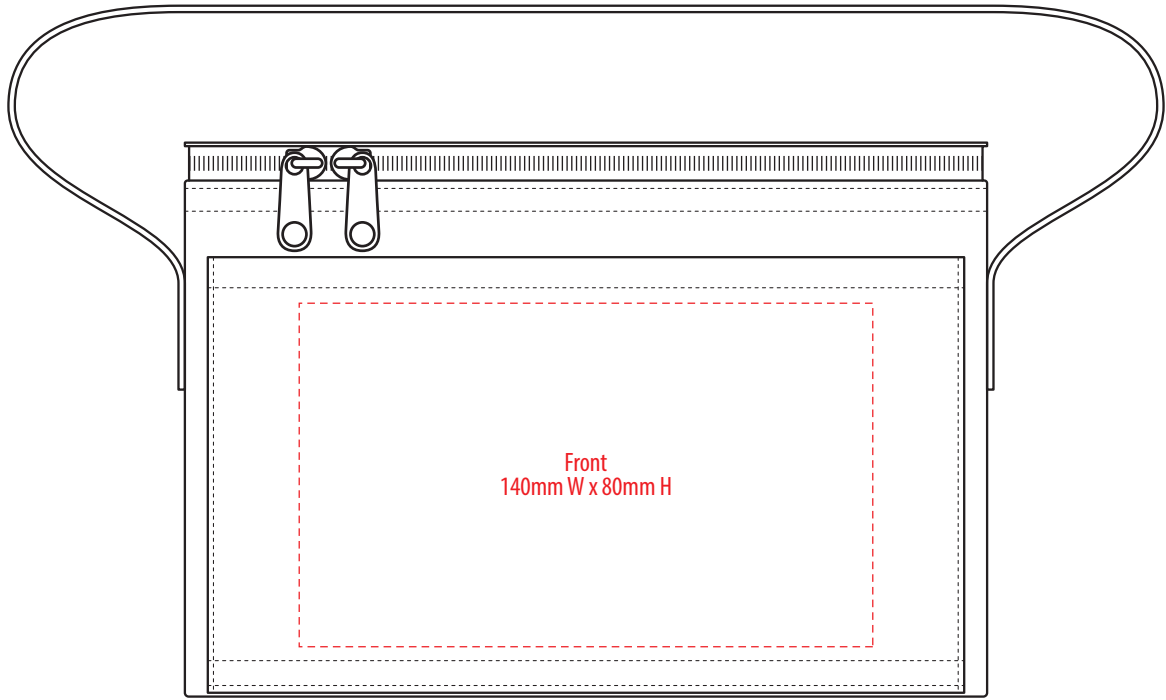

# 1250

FRONT

**NOTE:**  
The maximum decoration area is a guide only and is greatly dependant on the logo shape.

BACK

-----  
EMBROIDERY / SUPASUB / SUPAETCH / SUPAFLEX

1250

FRONT

**NOTE:**  
The maximum decoration area is a guide only and is greatly dependant on the logo shape.

# 1250

FRONT

**NOTE:**  
The maximum decoration area is a guide only and is greatly dependant on the logo shape.

BACK

-----  
SCREENPRINT