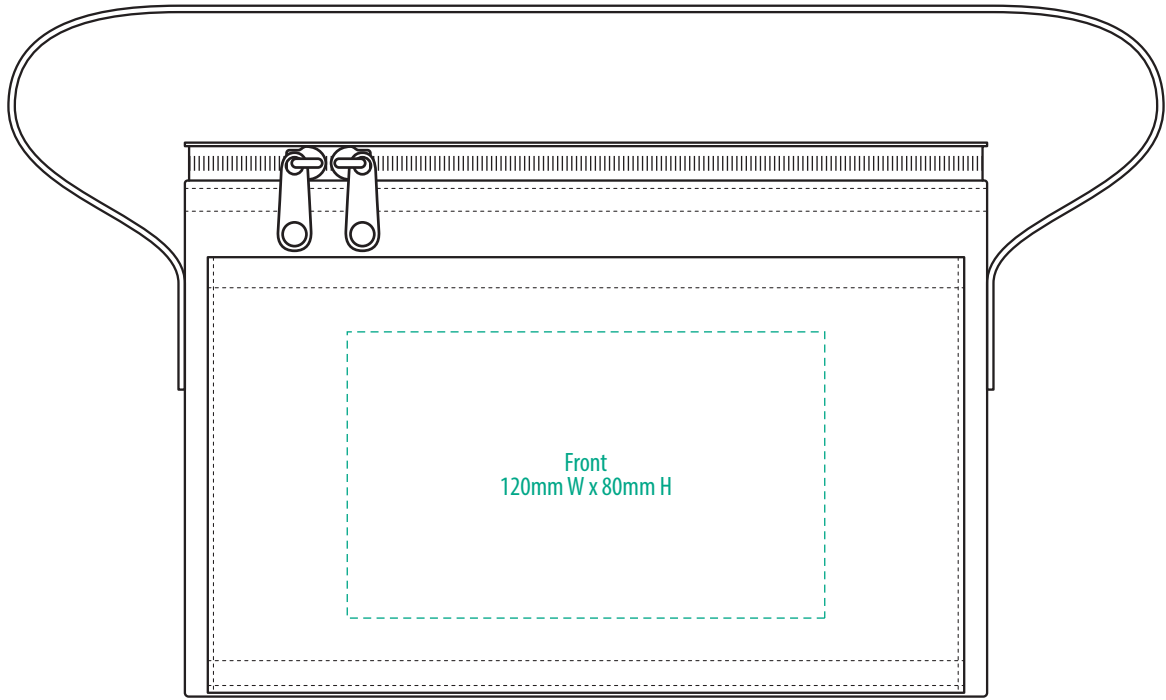

# 1250

FRONT

**NOTE:**  
The maximum decoration area is a guide only and is greatly dependant on the logo shape.

BACK

-----  
EMBROIDERY / SUPASUB / SUPAETCH / SUPAFLEX

1250

FRONT

**NOTE:**  
The maximum decoration area is a guide only and is greatly dependant on the logo shape.

# 1250

FRONT

**NOTE:**  
The maximum decoration area is a guide only and is greatly dependant on the logo shape.

BACK

-----  
SCREENPRINT