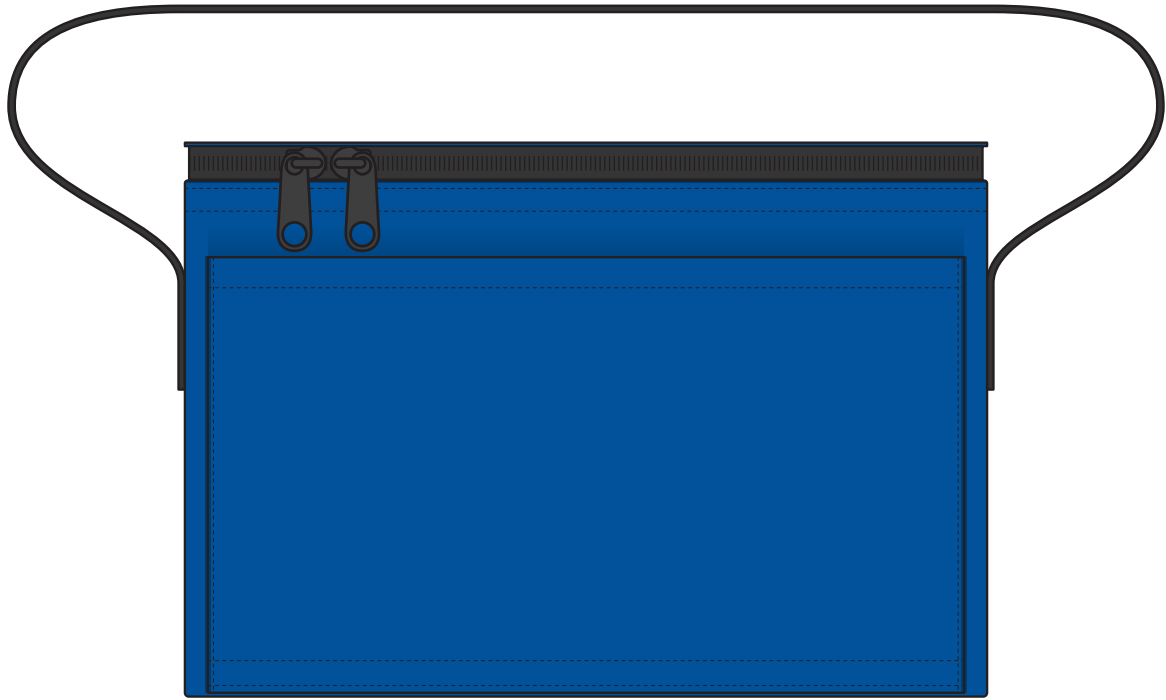

# 1250

COLOURWAYS

FRONT

BACK

TOP

-----  
COLOUR

# 1250

FRONT

**NOTE:**  
The maximum decoration area is a guide only and is greatly dependant on the logo shape.

BACK

-----  
EMBROIDERY / SUPASUB / SUPAETCH / SUPAFLEX

1250

FRONT

**NOTE:**  
The maximum decoration area is a guide only and is greatly dependant on the logo shape.

BACK

-----  
SUPACLOUR

# 1250

FRONT

**NOTE:**  
The maximum decoration area is a guide only and is greatly dependant on the logo shape.

BACK

-----  
SCREENPRINT