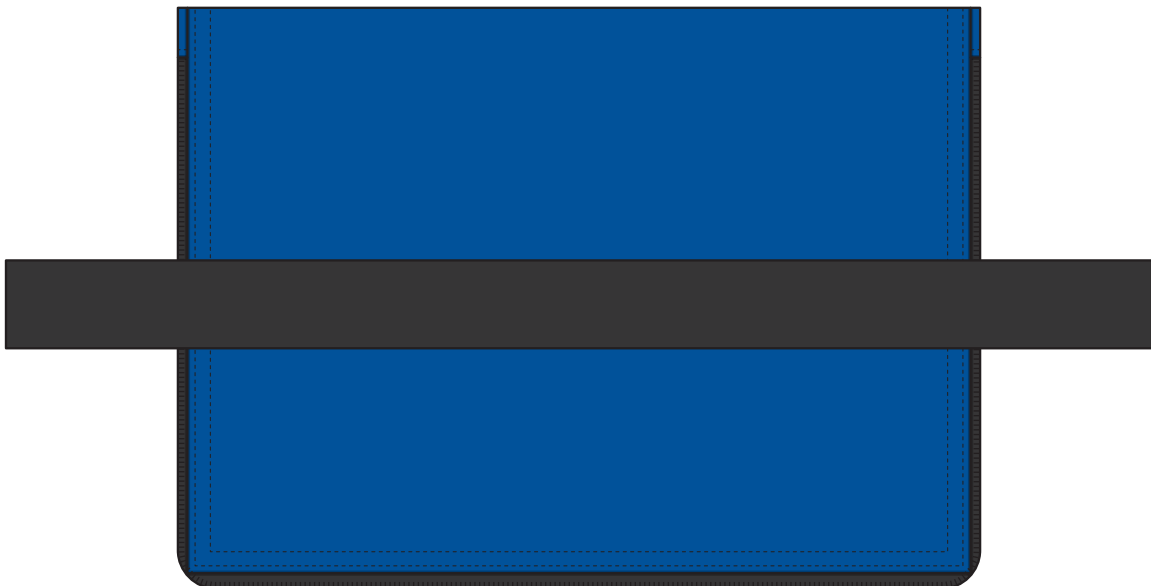

# 1250

COLOURWAYS

FRONT

BACK

TOP

-----  
COLOUR

# 1250

FRONT

**NOTE:**  
The maximum decoration area is a guide only and is greatly dependant on the logo shape.

BACK

-----  
EMBROIDERY / SUPASUB / SUPAETCH / SUPAFLEX

1250

FRONT

**NOTE:**  
The maximum decoration area is a guide only and is greatly dependant on the logo shape.