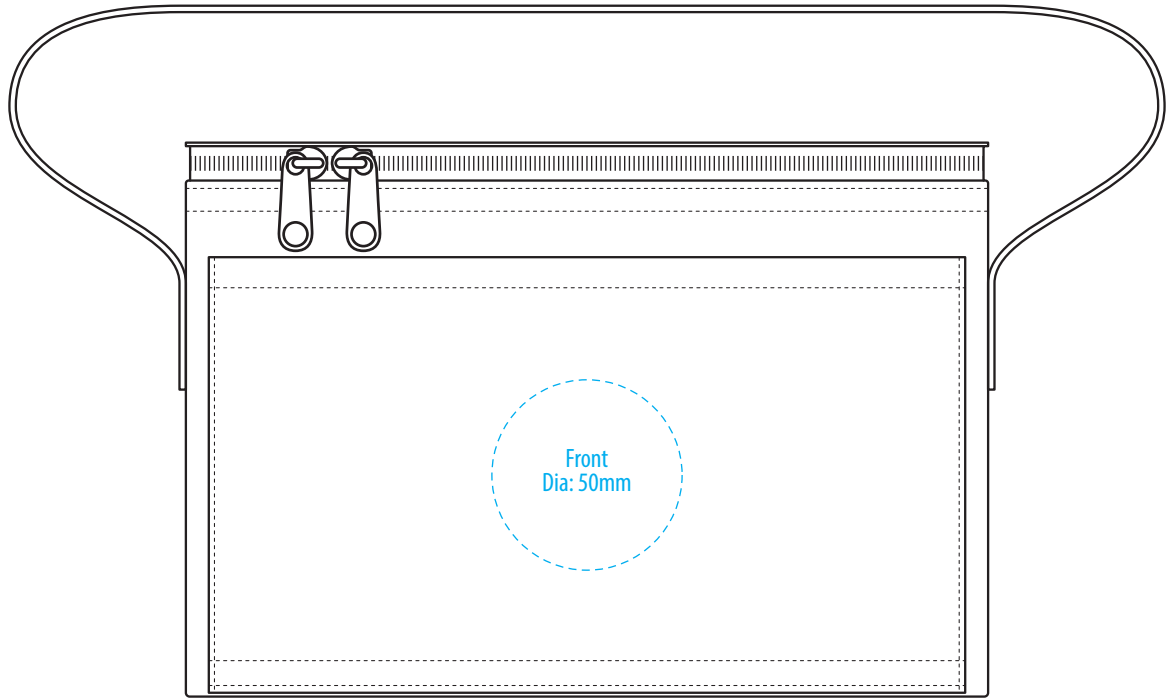

# 1250

COLOURWAYS

FRONT

BACK

TOP

-----  
COLOUR

# 1250

FRONT

**NOTE:**  
The maximum decoration area is a guide only and is greatly dependant on the logo shape.

BACK

-----  
EMBROIDERY / SUPASUB / SUPAETCH / SUPAFLEX

1250

FRONT

**NOTE:**  
The maximum decoration area is a guide only and is greatly dependant on the logo shape.

# 1250

FRONT

**NOTE:**  
The maximum decoration area is a guide only and is greatly dependant on the logo shape.

BACK

-----  
SCREENPRINT