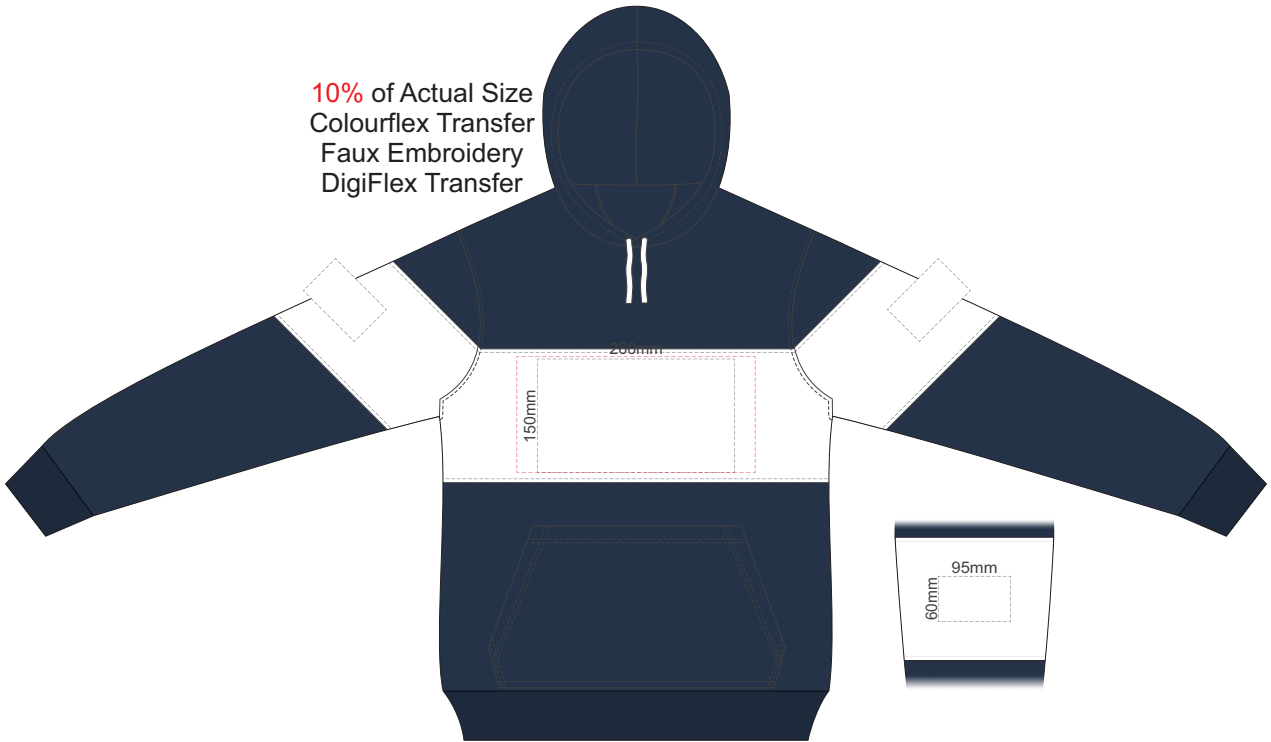

**FRONT 4XL**

10% of Actual Size  
Screen Print  
Puff Print (One Colour Only)

**BACK 4XL**

10% of Actual Size  
Colourflex Transfer  
Faux Embroidery  
DigiFlex Transfer

**FRONT EXTRA SMALL**

Branding area can be moved anywhere within the red line.

10% of Actual Size  
Colourflex Transfer  
Faux Embroidery  
DigiFlex Transfer

**BACK EXTRA SMALL**

Branding area can be moved anywhere within the red line.

10% of Actual Size  
Colourflex Transfer  
Faux Embroidery  
DigiFlex Transfer

**FRONT SMALL**

Branding area can be moved *anywhere within the red line.*

10% of Actual Size  
Colourflex Transfer  
Faux Embroidery  
DigiFlex Transfer

**BACK SMALL**

Branding area can be moved *anywhere within the red line.*