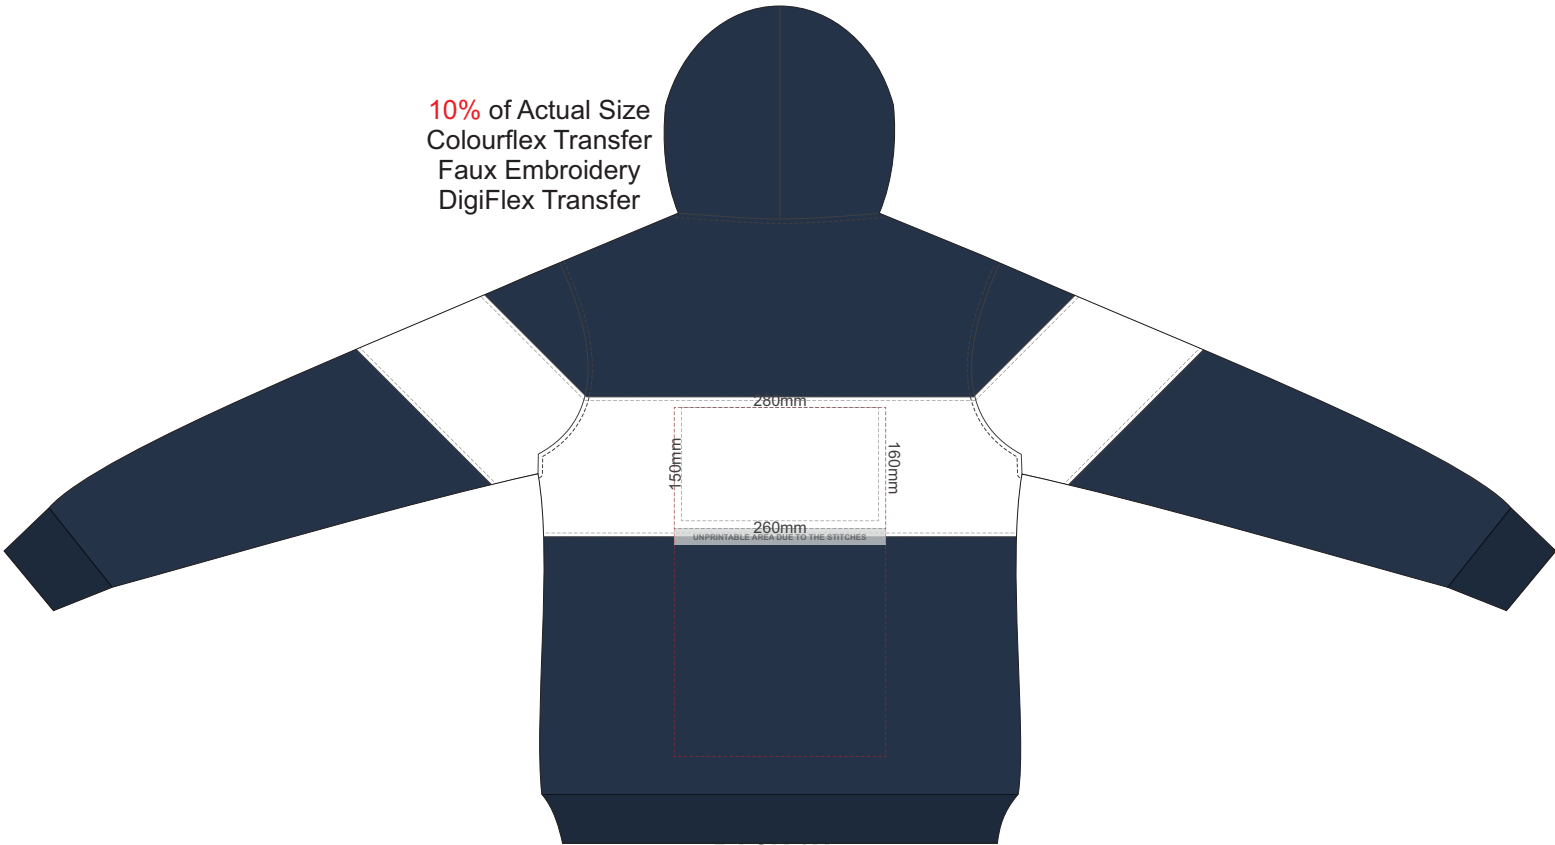

**BACK MEDIUM**

Branding area can be moved anywhere within the red line.

10% of Actual Size  
Colourflex Transfer  
Faux Embroidery  
DigiFlex Transfer

**FRONT LARGE**

Branding area can be moved anywhere within the red line.

10% of Actual Size  
Colourflex Transfer  
Faux Embroidery  
DigiFlex Transfer

**BACK LARGE**

Branding area can be moved anywhere within the red line.

10% of Actual Size  
Colourflex Transfer  
Faux Embroidery  
DigiFlex Transfer

**FRONT XL**

Branding area can be moved anywhere within the red line.

10% of Actual Size  
Colourflex Transfer  
Faux Embroidery  
DigiFlex Transfer

**BACK XL**

Branding area can be moved anywhere within the red line.

10% of Actual Size  
Colourflex Transfer  
Faux Embroidery  
DigiFlex Transfer

**FRONT 2XL**

Branding area can be moved anywhere within the red line.

10% of Actual Size  
Colourflex Transfer  
Faux Embroidery  
DigiFlex Transfer