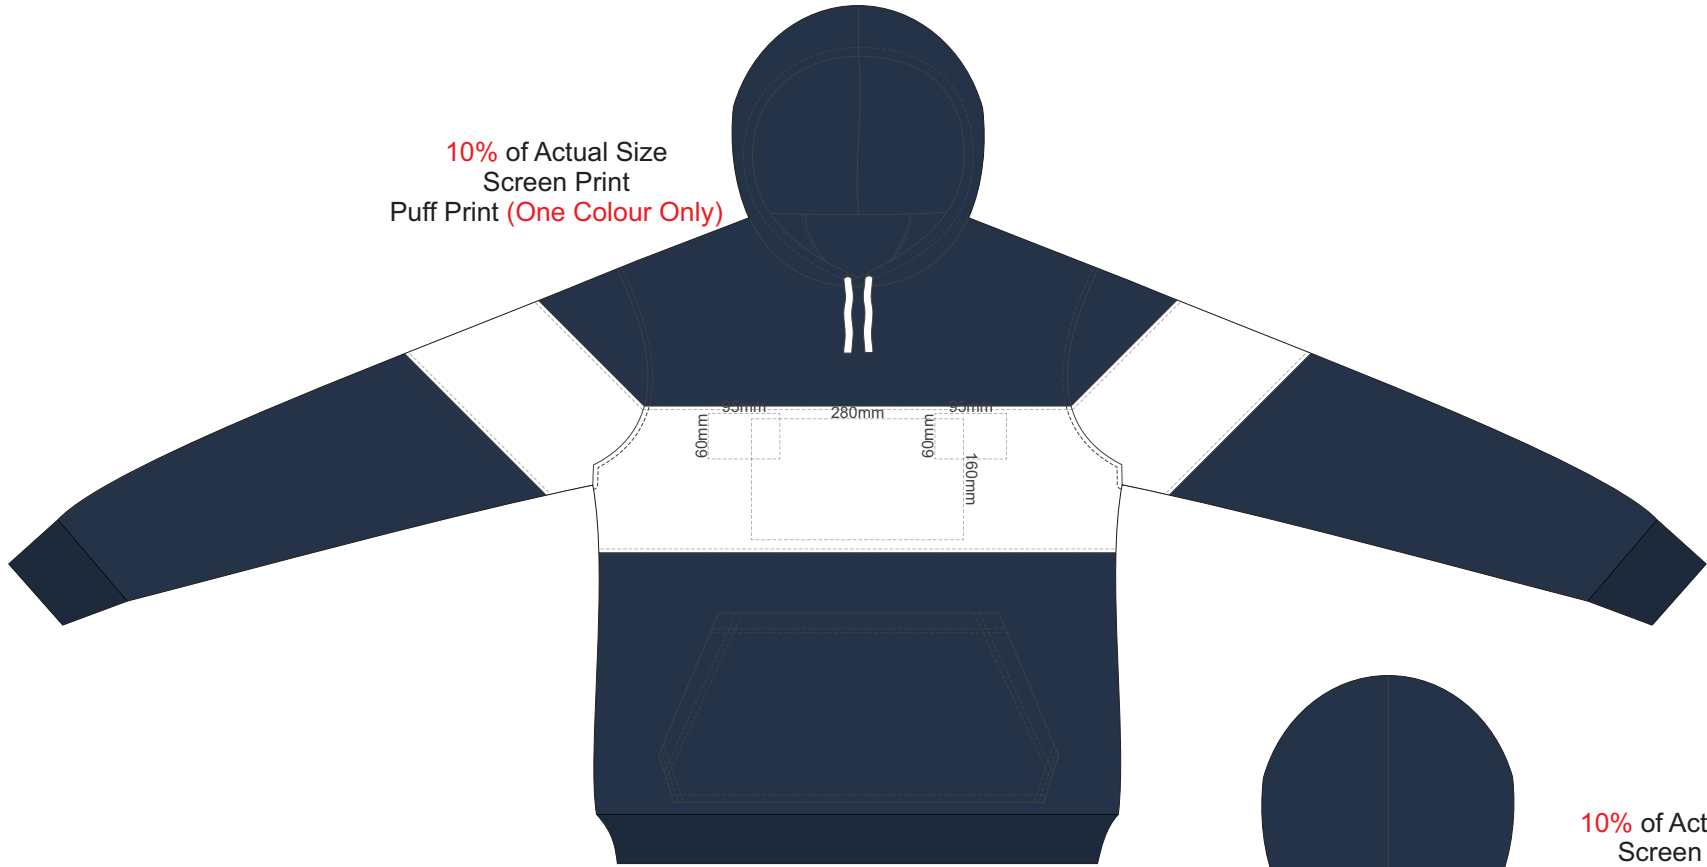

BACK 2XL

10% of Actual Size  
Screen Print  
Puff Print (One Colour Only)

**FRONT 3XL**

10% of Actual Size  
Screen Print  
Puff Print (One Colour Only)

**BACK 3XL**

10% of Actual Size  
Screen Print  
Puff Print (One Colour Only)

**FRONT 4XL**

10% of Actual Size  
Screen Print  
Puff Print (One Colour Only)

**BACK 4XL**

10% of Actual Size  
Colourflex Transfer  
Faux Embroidery  
DigiFlex Transfer

**FRONT EXTRA SMALL**

Branding area can be moved anywhere within the red line.