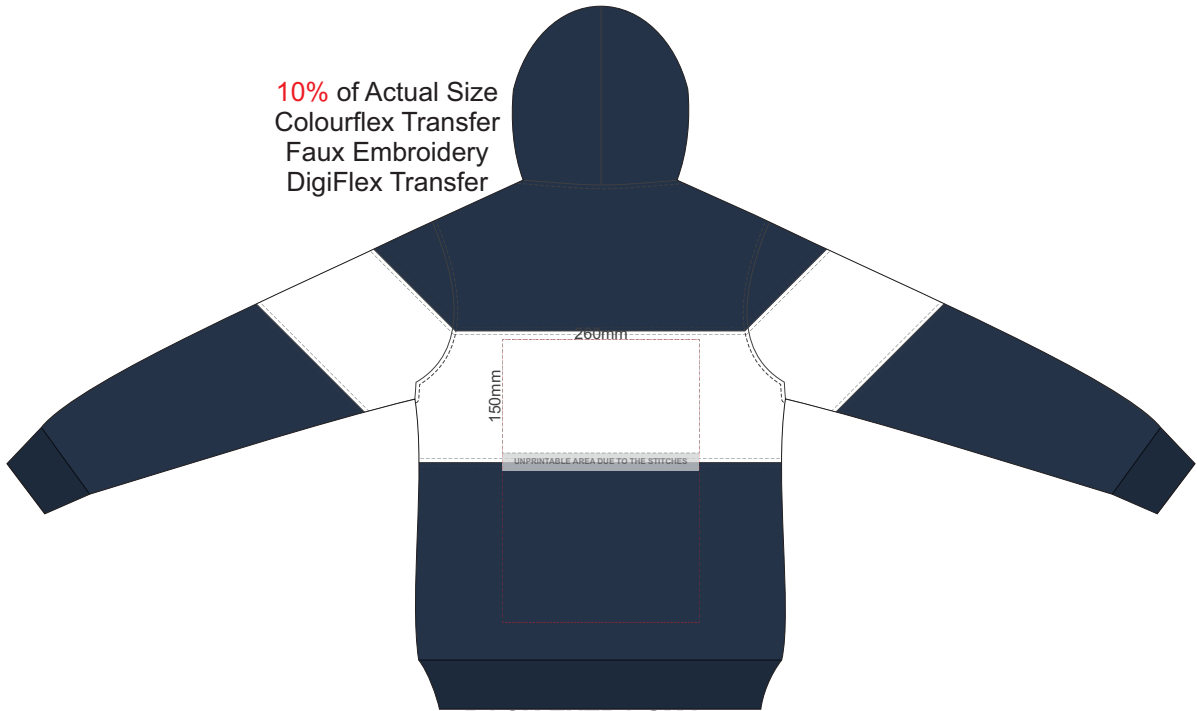

**FRONT 4XL**

10% of Actual Size  
Screen Print  
Puff Print (One Colour Only)

**BACK 4XL**

10% of Actual Size  
Colourflex Transfer  
Faux Embroidery  
DigiFlex Transfer

**FRONT EXTRA SMALL**

Branding area can be moved anywhere within the red line.

10% of Actual Size  
Colourflex Transfer  
Faux Embroidery  
DigiFlex Transfer

**BACK EXTRA SMALL**

Branding area can be moved anywhere within the red line.

10% of Actual Size  
Colourflex Transfer  
Faux Embroidery  
DigiFlex Transfer

**FRONT SMALL**

Branding area can be moved *anywhere within the red line.*

10% of Actual Size  
Colourflex Transfer  
Faux Embroidery  
DigiFlex Transfer

**BACK SMALL**

Branding area can be moved *anywhere within the red line.*