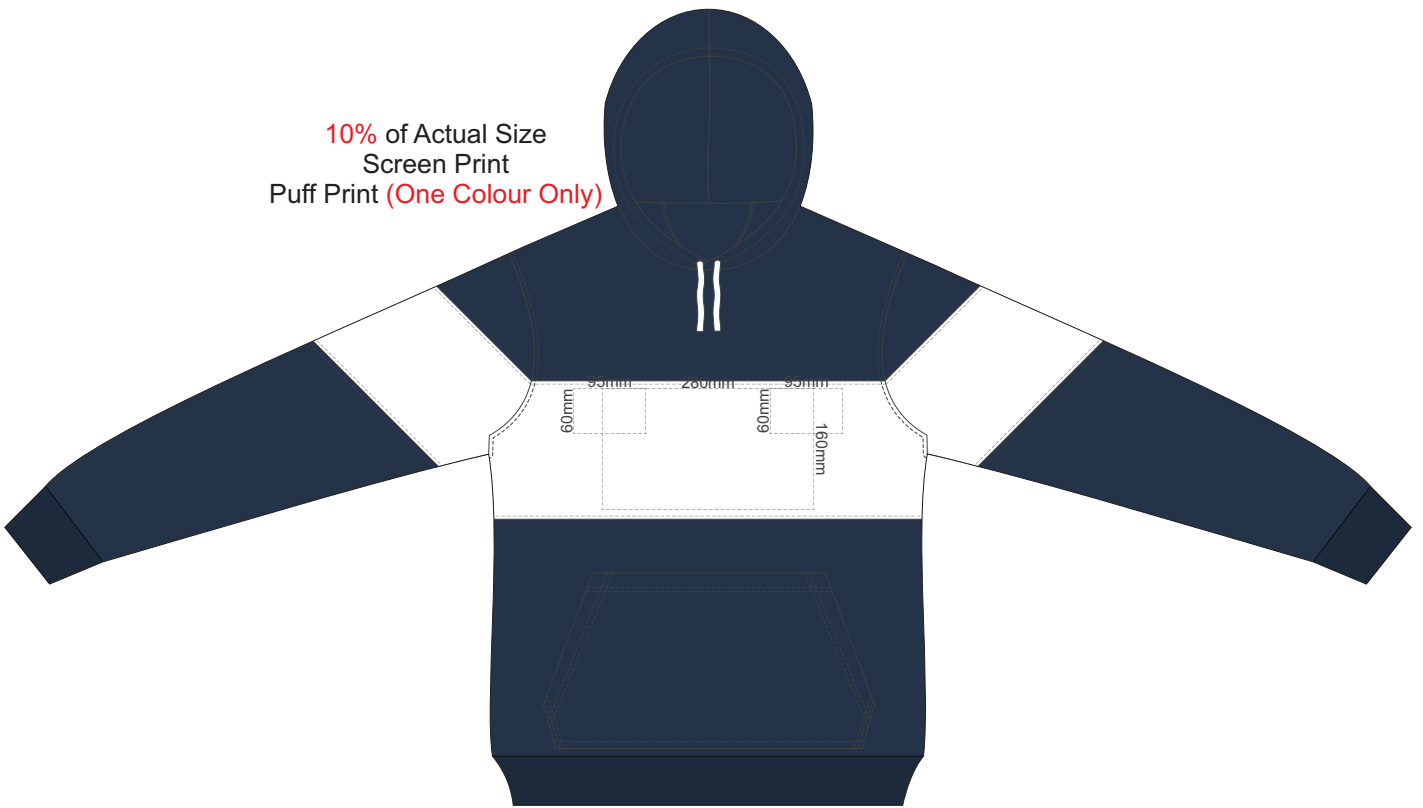

BACK MEDIUM

10% of Actual Size
Screen Print
Puff Print (One Colour Only)

FRONT LARGE