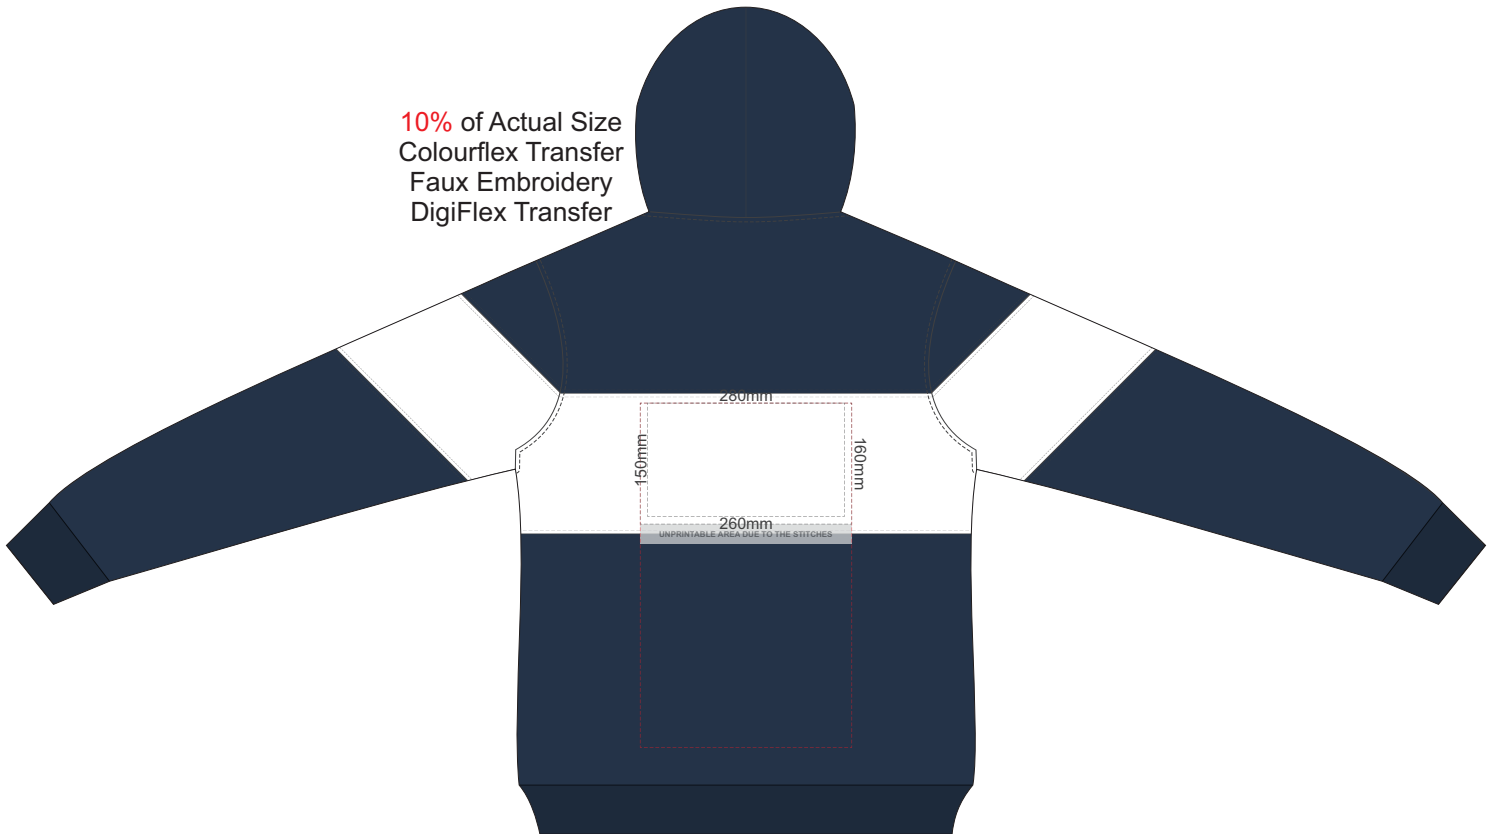

**BACK MEDIUM**

Branding area can be moved anywhere within the red line.

10% of Actual Size  
Colourflex Transfer  
Faux Embroidery  
DigiFlex Transfer

**FRONT LARGE**

Branding area can be moved anywhere within the red line.

10% of Actual Size  
Colourflex Transfer  
Faux Embroidery  
DigiFlex Transfer

**BACK LARGE**

Branding area can be moved anywhere within the red line.

10% of Actual Size  
Colourflex Transfer  
Faux Embroidery  
DigiFlex Transfer

**FRONT XL**

Branding area can be moved anywhere within the red line.

10% of Actual Size  
Colourflex Transfer  
Faux Embroidery  
DigiFlex Transfer

**BACK XL**

Branding area can be moved anywhere within the red line.