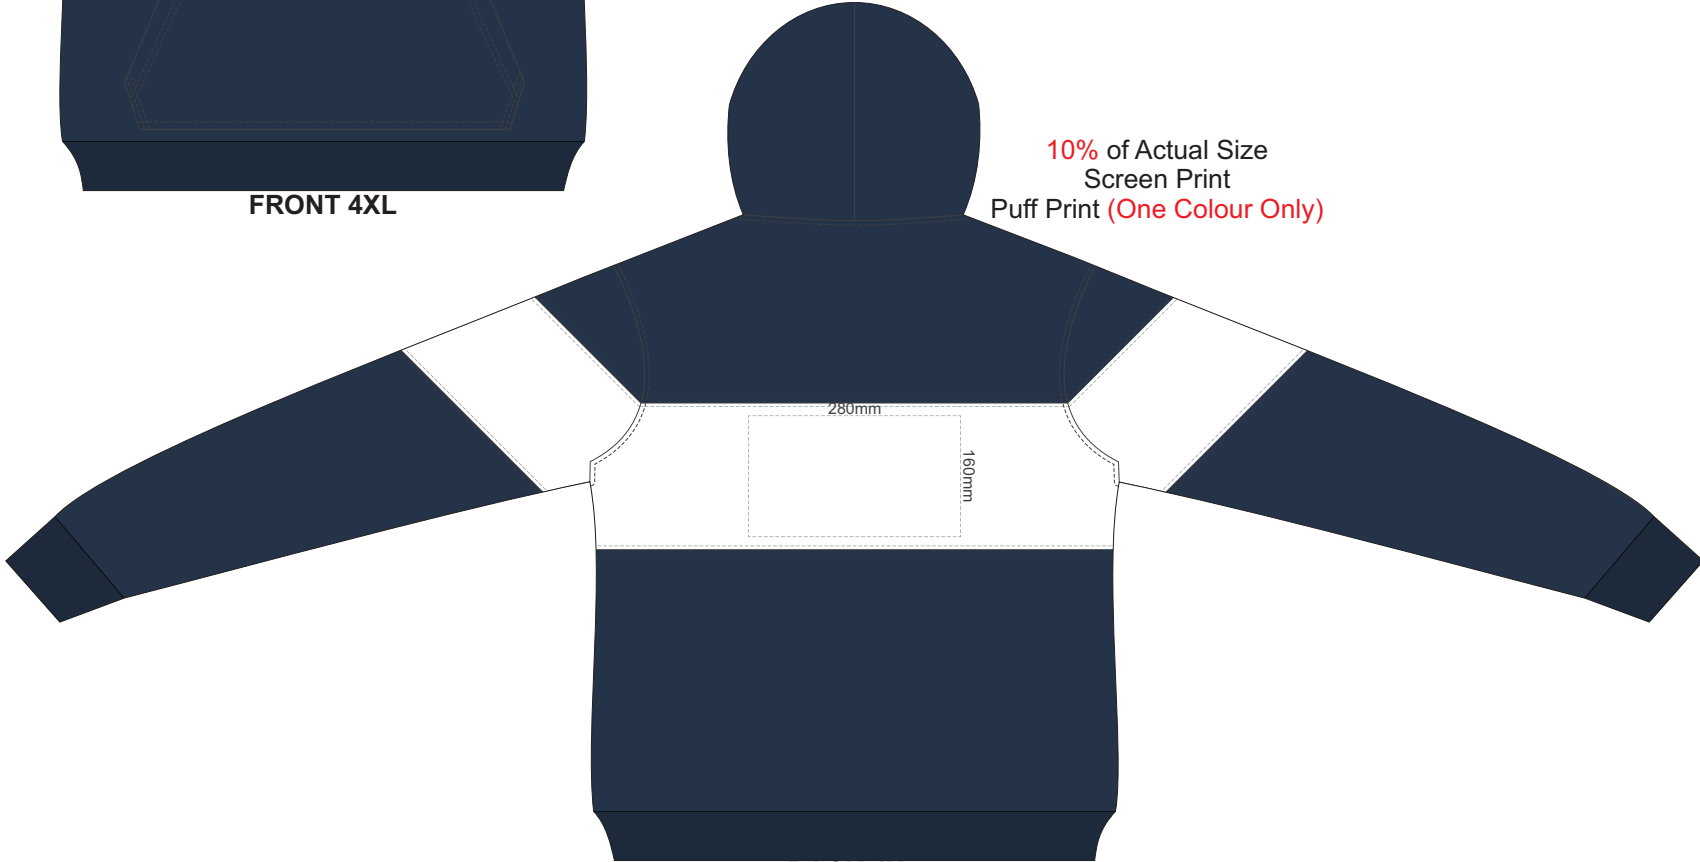

BACK 2XL

10% of Actual Size  
Screen Print  
Puff Print (One Colour Only)

**FRONT 3XL**

10% of Actual Size  
Screen Print  
Puff Print (One Colour Only)

**BACK 3XL**

10% of Actual Size  
Screen Print  
Puff Print (One Colour Only)

**FRONT 4XL**

10% of Actual Size  
Screen Print  
Puff Print (One Colour Only)

**BACK 4XL**

10% of Actual Size  
Colourflex Transfer  
Faux Embroidery  
DigiFlex Transfer

**FRONT EXTRA SMALL**

Branding area can be moved anywhere within the red line.