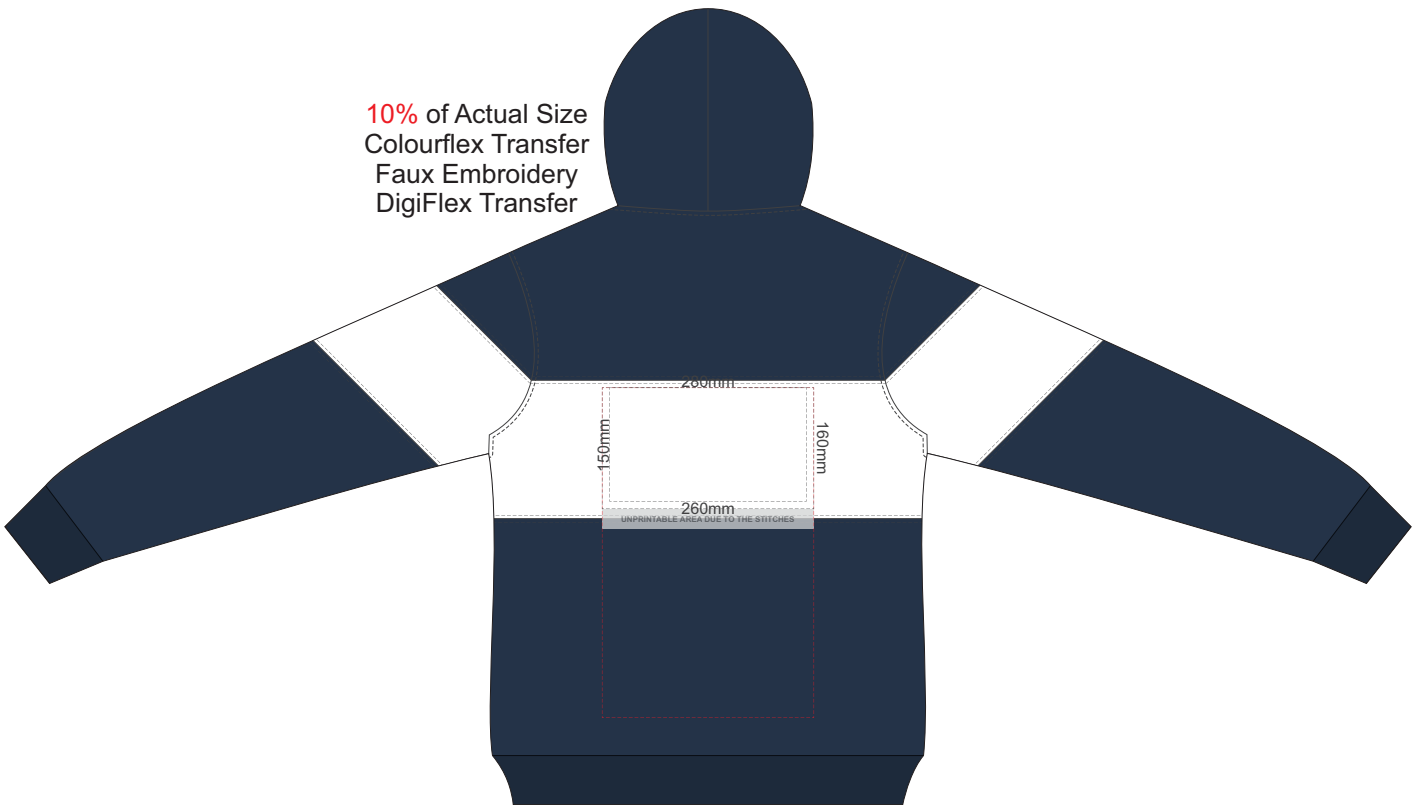

**FRONT SMALL**

Branding area can be moved *anywhere within the red line.*

10% of Actual Size  
Colourflex Transfer  
Faux Embroidery  
DigiFlex Transfer

**BACK SMALL**

Branding area can be moved *anywhere within the red line.*

10% of Actual Size  
Colourflex Transfer  
Faux Embroidery  
DigiFlex Transfer

**FRONT MEDIUM**

Branding area can be moved anywhere within the red line.

10% of Actual Size  
Colourflex Transfer  
Faux Embroidery  
DigiFlex Transfer

**BACK MEDIUM**

Branding area can be moved anywhere within the red line.

10% of Actual Size  
Colourflex Transfer  
Faux Embroidery  
DigiFlex Transfer

**FRONT LARGE**

Branding area can be moved anywhere within the red line.

10% of Actual Size  
Colourflex Transfer  
Faux Embroidery  
DigiFlex Transfer

**BACK LARGE**

Branding area can be moved anywhere within the red line.

10% of Actual Size  
Colourflex Transfer  
Faux Embroidery  
DigiFlex Transfer