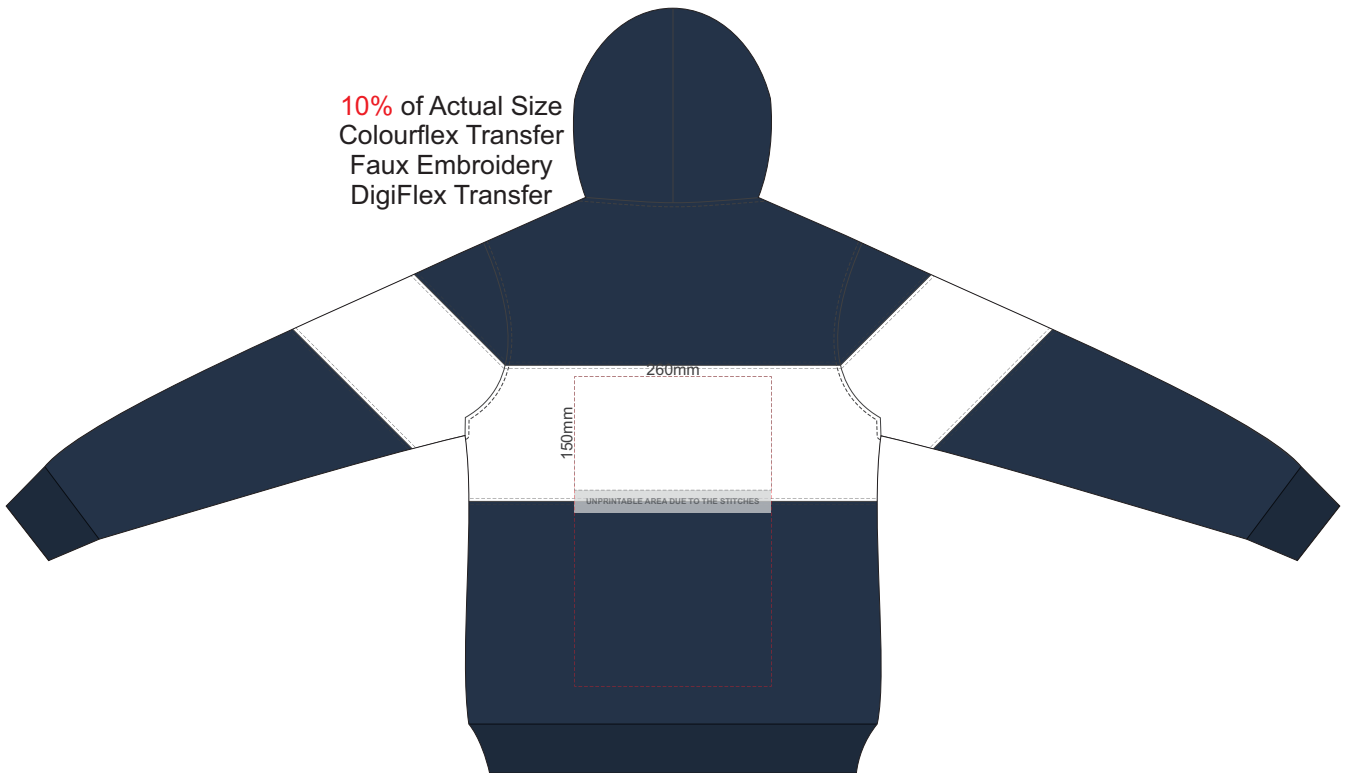

10% of Actual Size  
Colourflex Transfer  
Faux Embroidery  
DigiFlex Transfer

**BACK EXTRA SMALL**

Branding area can be moved anywhere within the red line.

10% of Actual Size  
Colourflex Transfer  
Faux Embroidery  
DigiFlex Transfer

**FRONT SMALL**

Branding area can be moved *anywhere within the red line.*

10% of Actual Size  
Colourflex Transfer  
Faux Embroidery  
DigiFlex Transfer

**BACK SMALL**

Branding area can be moved *anywhere within the red line.*

10% of Actual Size  
Colourflex Transfer  
Faux Embroidery  
DigiFlex Transfer

**FRONT MEDIUM**

Branding area can be moved anywhere within the red line.

10% of Actual Size  
Colourflex Transfer  
Faux Embroidery  
DigiFlex Transfer

**BACK MEDIUM**

Branding area can be moved anywhere within the red line.

10% of Actual Size  
Colourflex Transfer  
Faux Embroidery  
DigiFlex Transfer

**FRONT LARGE**

Branding area can be moved anywhere within the red line.