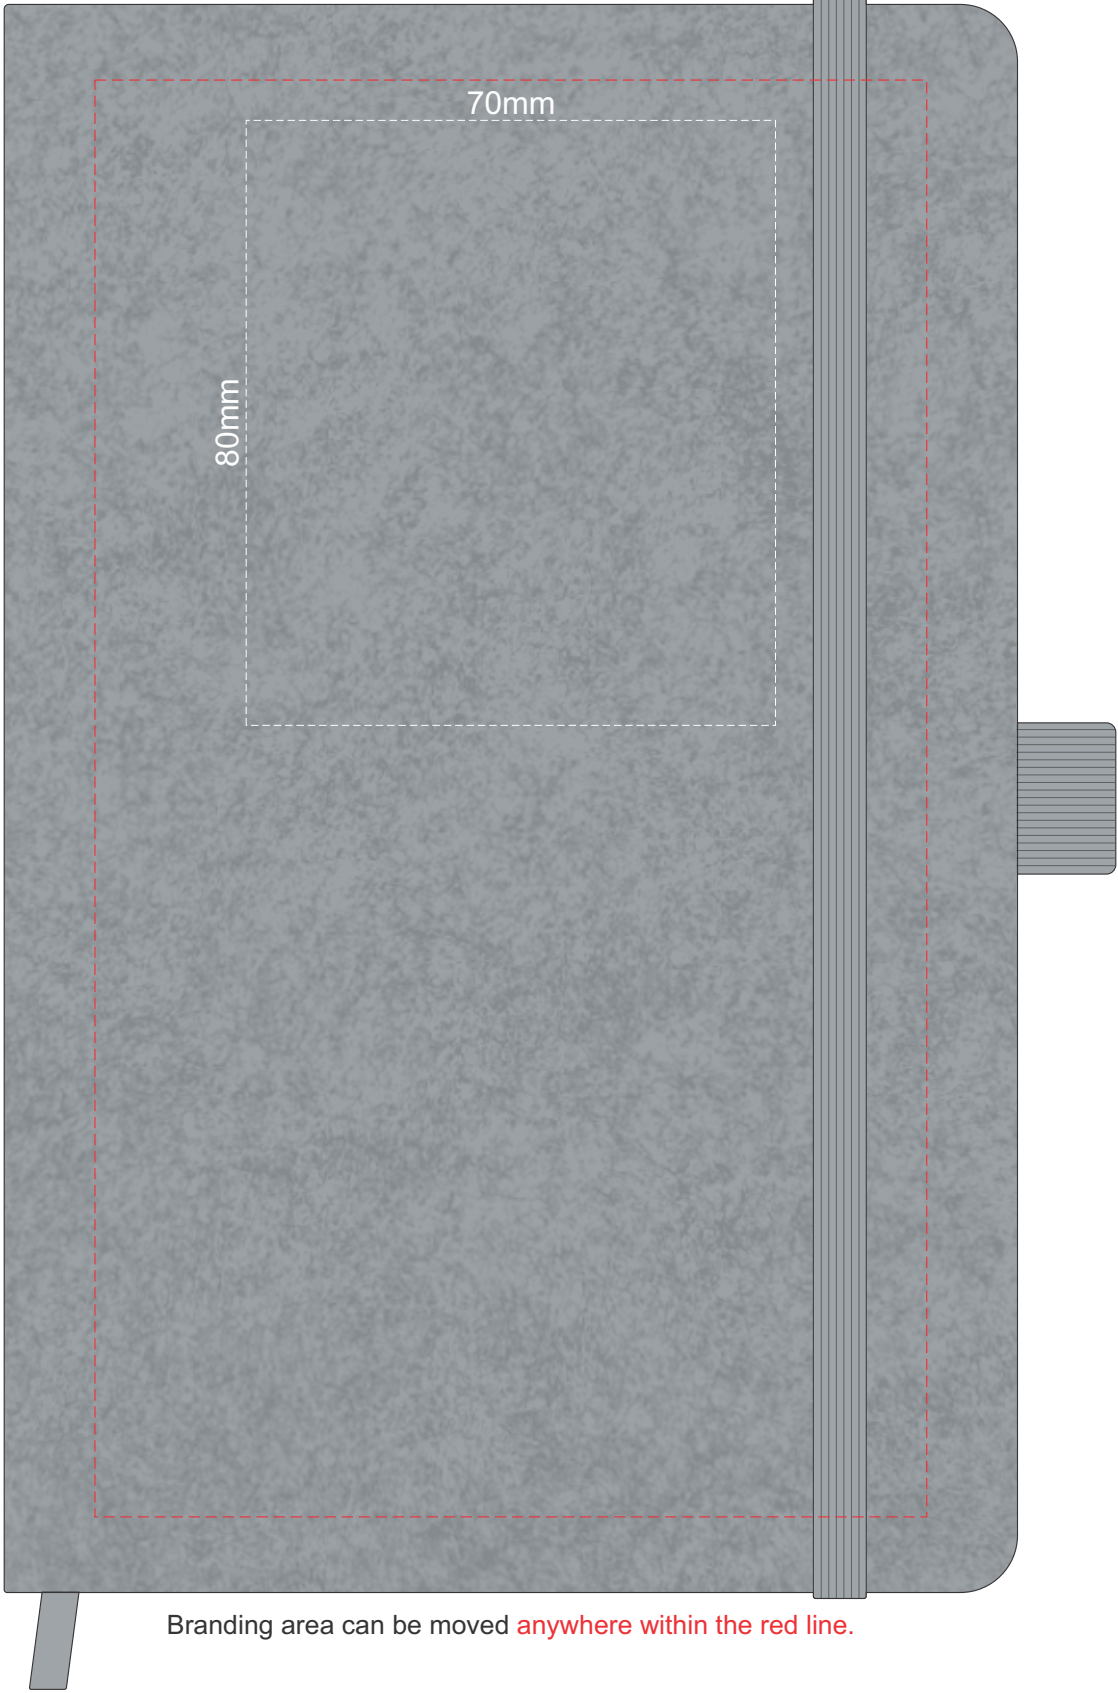

100% of Actual Size
Colourflex Transfer

Branding area can be moved anywhere within the red line.