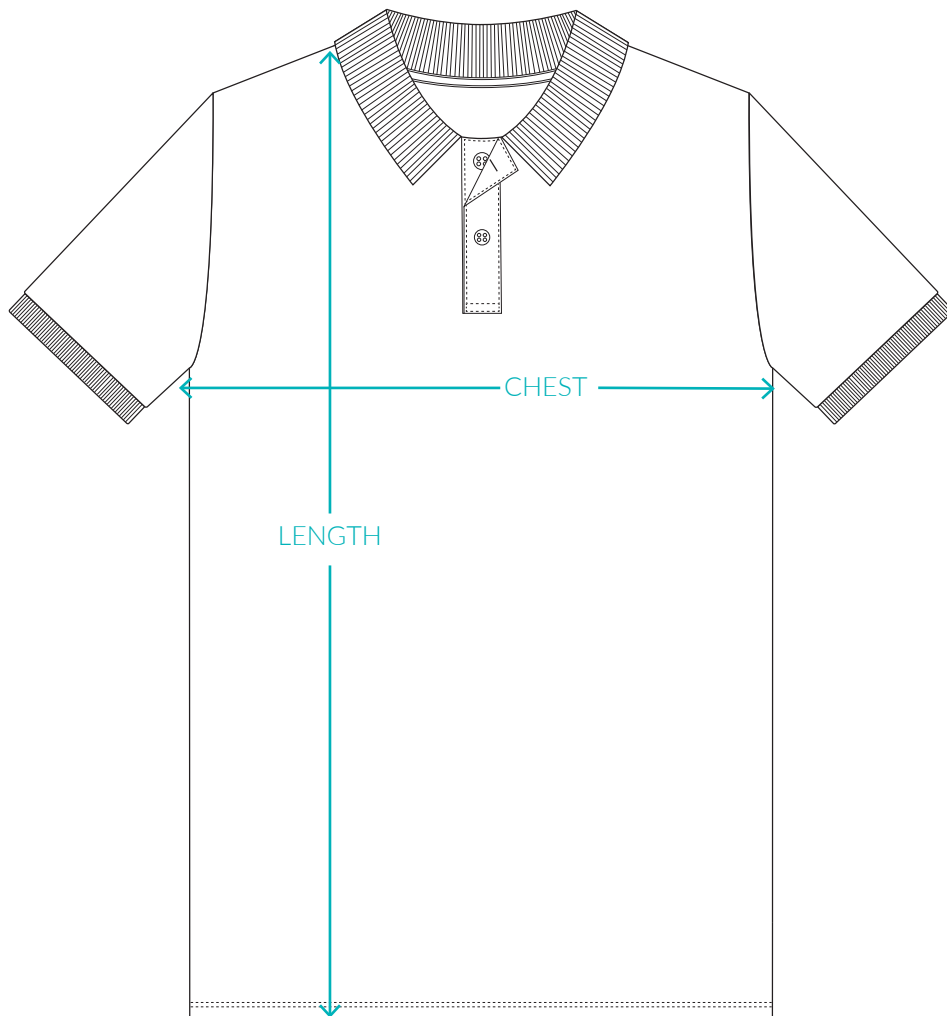

Carter Mens Polo

121635

Size Chart (Centimetres)

	XS	S	M	L	XL	2XL	3XL	4XL
Length	70.5	73.5	76.5	79.5	82.5	84	85.5	87
Chest	45	49	53	57	61	65	69	73

Material Information

200 GSM Pique Knit
60% Cotton, 40% Polyester