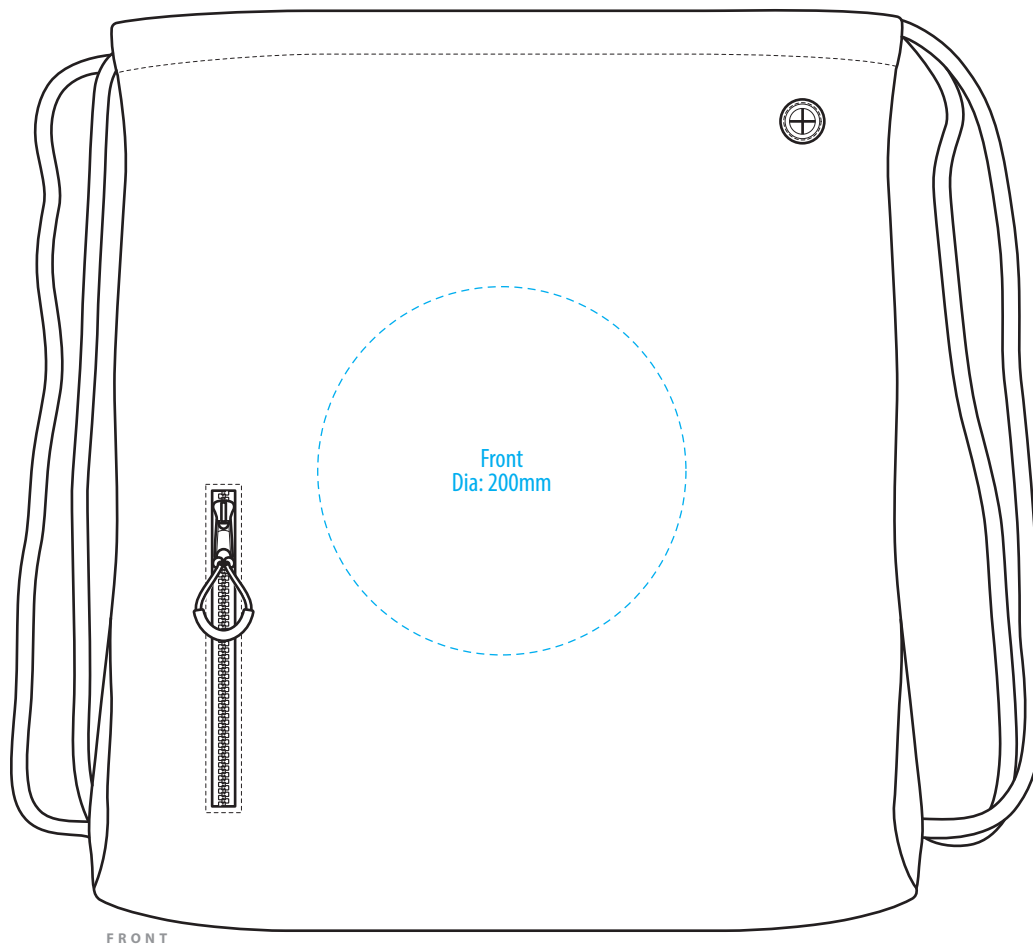

1215

FRONT

BACK

COLOUR

1215

NOTE:

The maximum decoration area is a guide only and is greatly dependant on the logo shape.

EMBROIDERY / SUPASUB / SUPAETCH / SUPAFLEX

1215

NOTE:

The maximum decoration area is a guide only and is greatly dependant on the logo shape.

SUPACLOUR