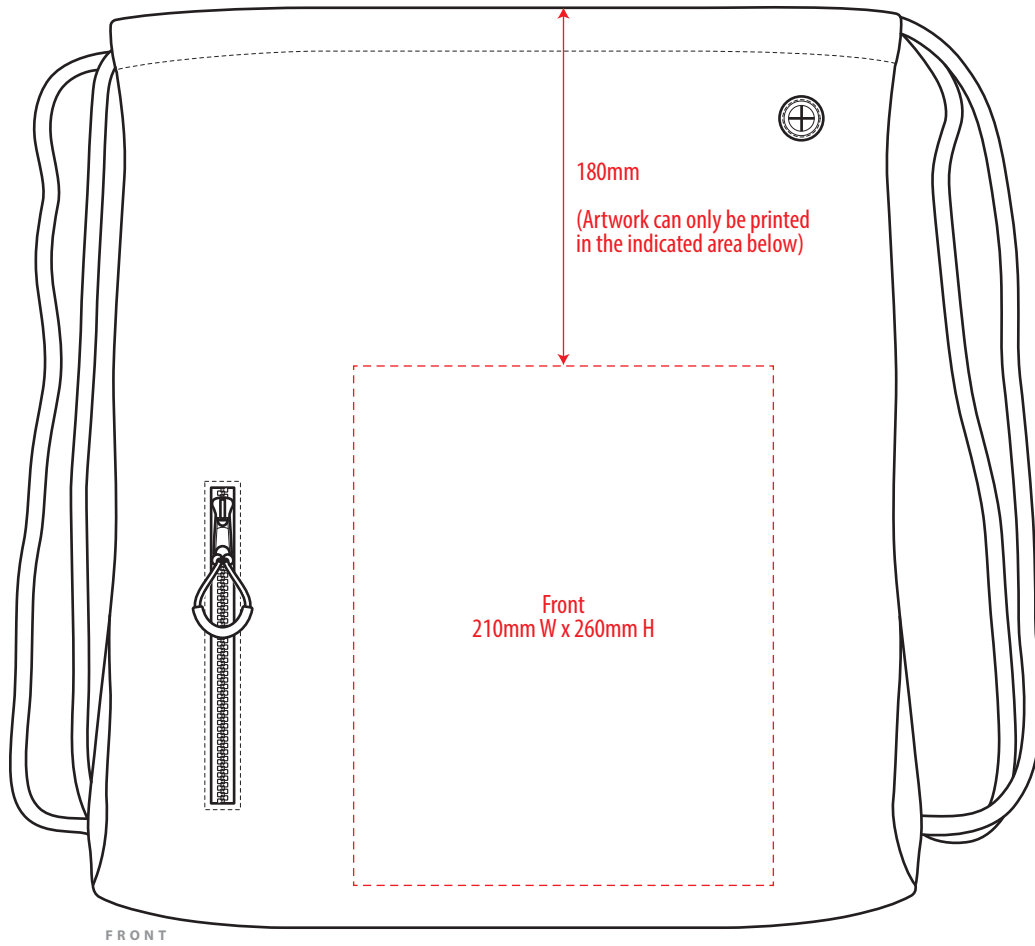

1215

FRONT

BACK

COLOUR

1215

NOTE:

The maximum decoration area is a guide only and is greatly dependant on the logo shape.

EMBROIDERY / SUPASUB / SUPAETCH / SUPAFLEX

1215

NOTE:

The maximum decoration area is a guide only and is greatly dependant on the logo shape.

SUPACLOUR