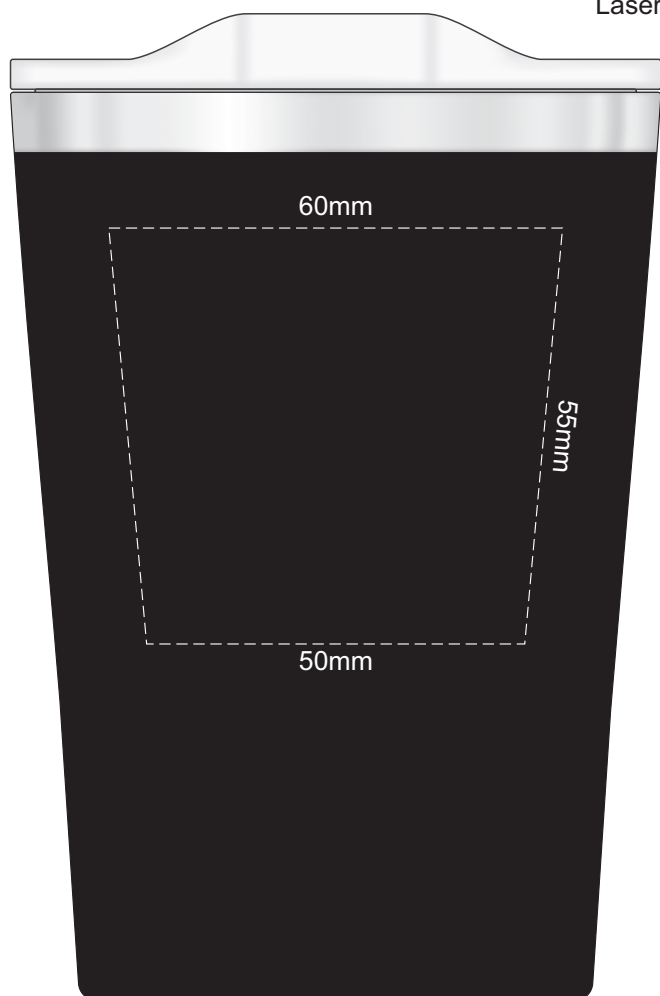

SIDE 1

100% of Actual Size  
Pad Print

SIDE 2

SIDE 1

100% of Actual Size  
Pad Print

SIDE 2

SIDE 1

100% of Actual Size  
Laser Engraving

SIDE 2

 Engraves to a Shiny Steel Finish