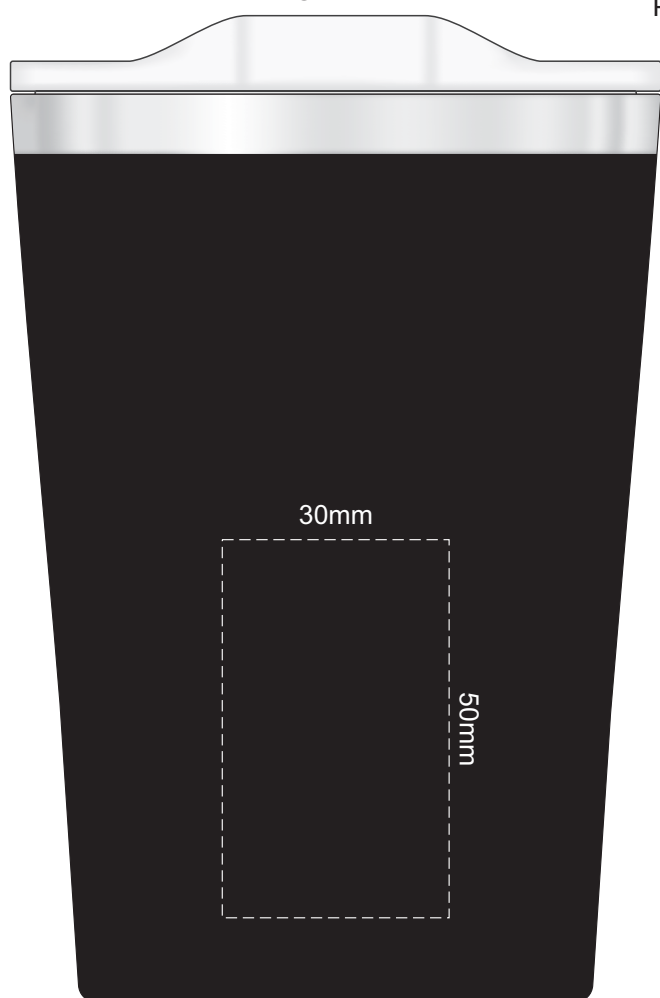

SIDE 1

100% of Actual Size  
Pad Print

SIDE 2

SIDE 1

100% of Actual Size  
Pad Print

SIDE 2

SIDE 1

100% of Actual Size  
Laser Engraving

SIDE 2

 Engraves to a Shiny Steel Finish