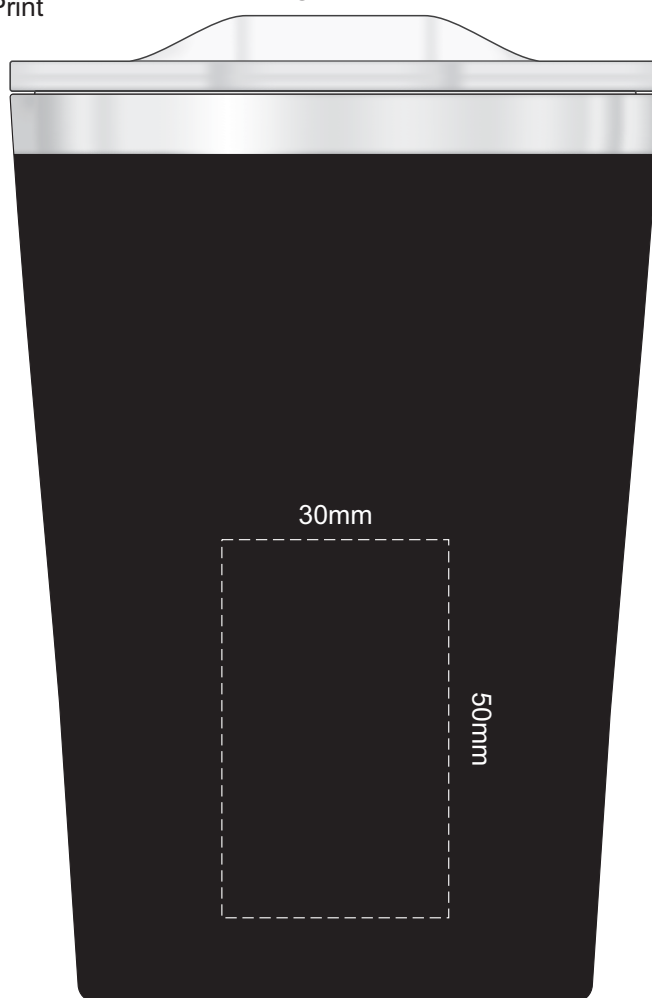

SIDE 1

100% of Actual Size  
Pad Print

SIDE 2

SIDE 1

100% of Actual Size  
Pad Print

SIDE 2

SIDE 1

100% of Actual Size  
Laser Engraving

SIDE 2

 Engraves to a Shiny Steel Finish