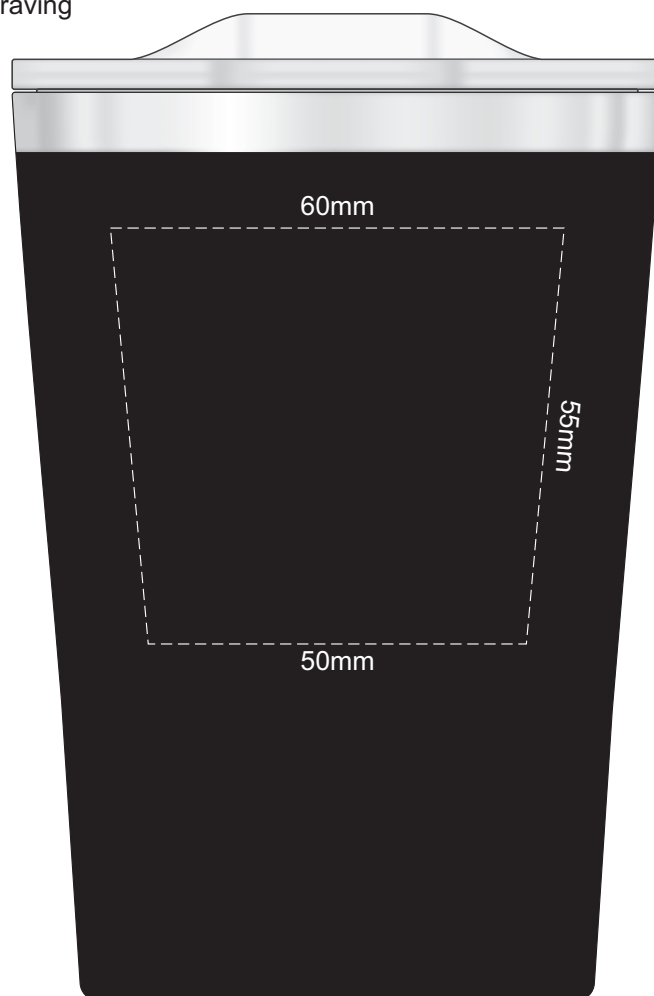

SIDE 1

100% of Actual Size  
Pad Print

SIDE 2

SIDE 1

100% of Actual Size  
Pad Print

SIDE 2

SIDE 1

100% of Actual Size  
Laser Engraving

SIDE 2

 Engraves to a Shiny Steel Finish